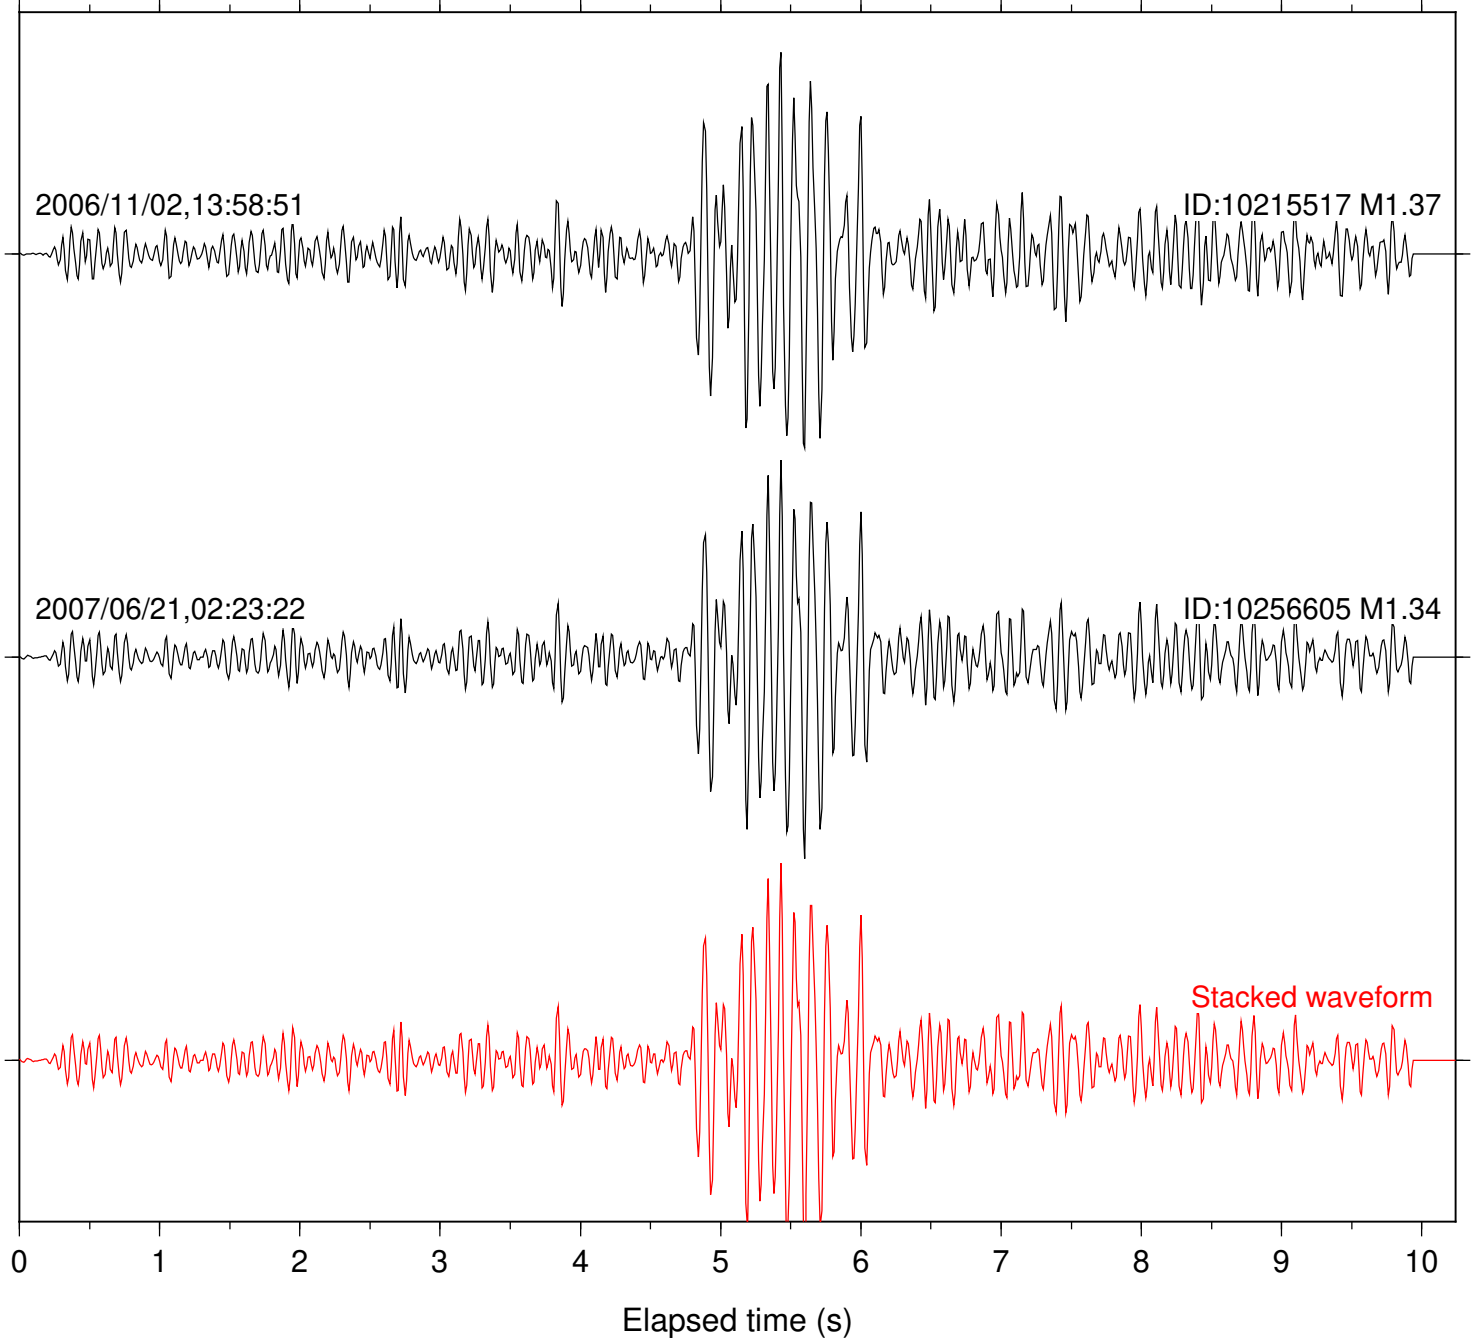

Focal depth: 7.69 km

Station: BZN Com: HHZ

Focal depth: 7.76 km

Station: DNR Com: HHZ

Focal depth: 7.76 km

Station: FRD Com: HHZ

Focal depth: 7.76 km

Station: KNW Com: HHZ

Focal depth: 7.76 km

Station: LVA2 Com: HHZ

Focal depth: 7.76 km

Station: PFO Com: HHZ

Focal depth: 7.76 km

Station: PLM Com: HHZ

Focal depth: 7.76 km

Station: PMD Com: HHZ

Focal depth: 7.76 km

Station: POB2 Com: HHZ

Focal depth: 7.76 km

Station: RDM Com: HHZ

Focal depth: 7.69 km

Station: SND Com: HHZ

Focal depth: 7.76 km

Station: WMC Com: HHZ

Focal depth: 7.72 km