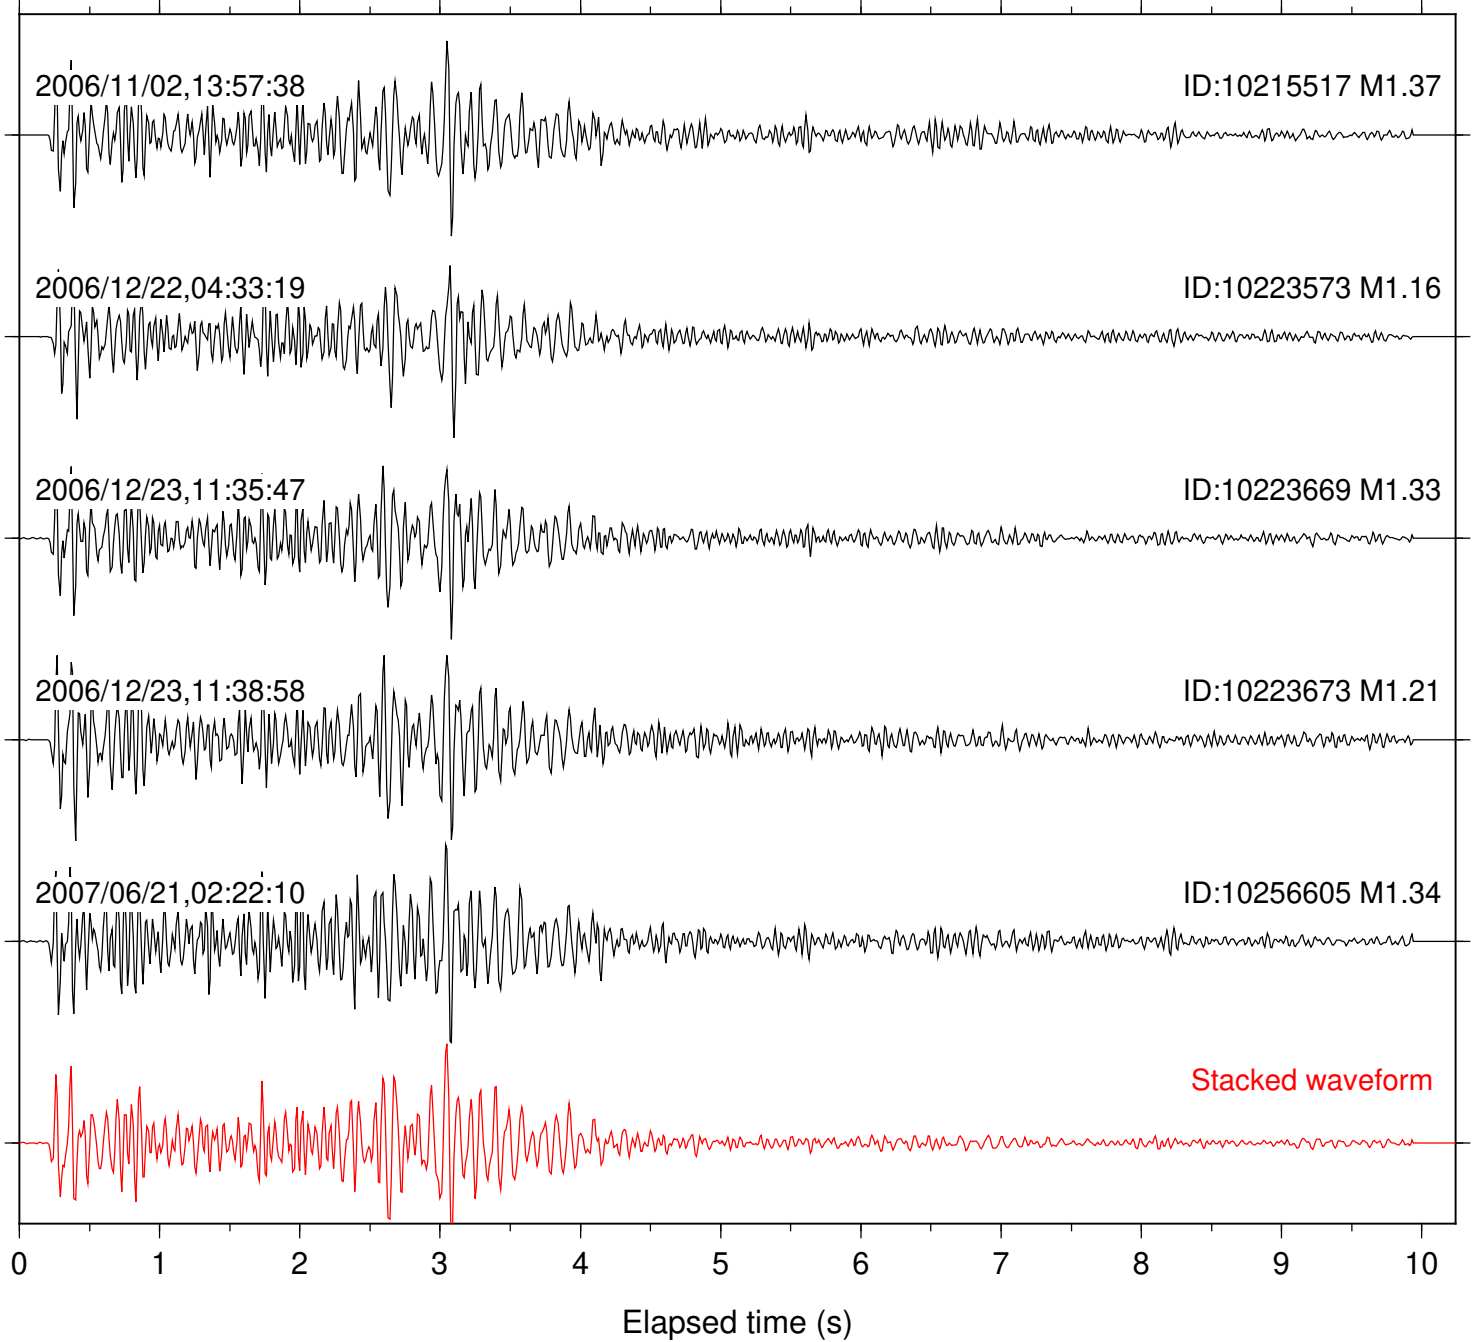

Focal depth: 7.69 km

Station: BZN Com: HHZ

Focal depth: 7.76 km

Station: DNR Com: HHZ

Focal depth: 7.76 km

Station: FRD Com: HHZ

Focal depth: 7.76 km

Station: KNW Com: HHZ

Focal depth: 7.76 km

Station: LVA2 Com: HHZ

Focal depth: 7.76 km

Station: PFO Com: HHZ

Focal depth: 7.76 km

Station: PLM Com: HHZ

Focal depth: 7.76 km

Station: PMD Com: HHZ

Focal depth: 7.76 km

Station: POB2 Com: HHZ

Focal depth: 7.76 km

Station: RDM Com: HHZ

Focal depth: 7.69 km

Station: SND Com: HHZ

Focal depth: 7.76 km

Station: WMC Com: HHZ

Focal depth: 7.72 km