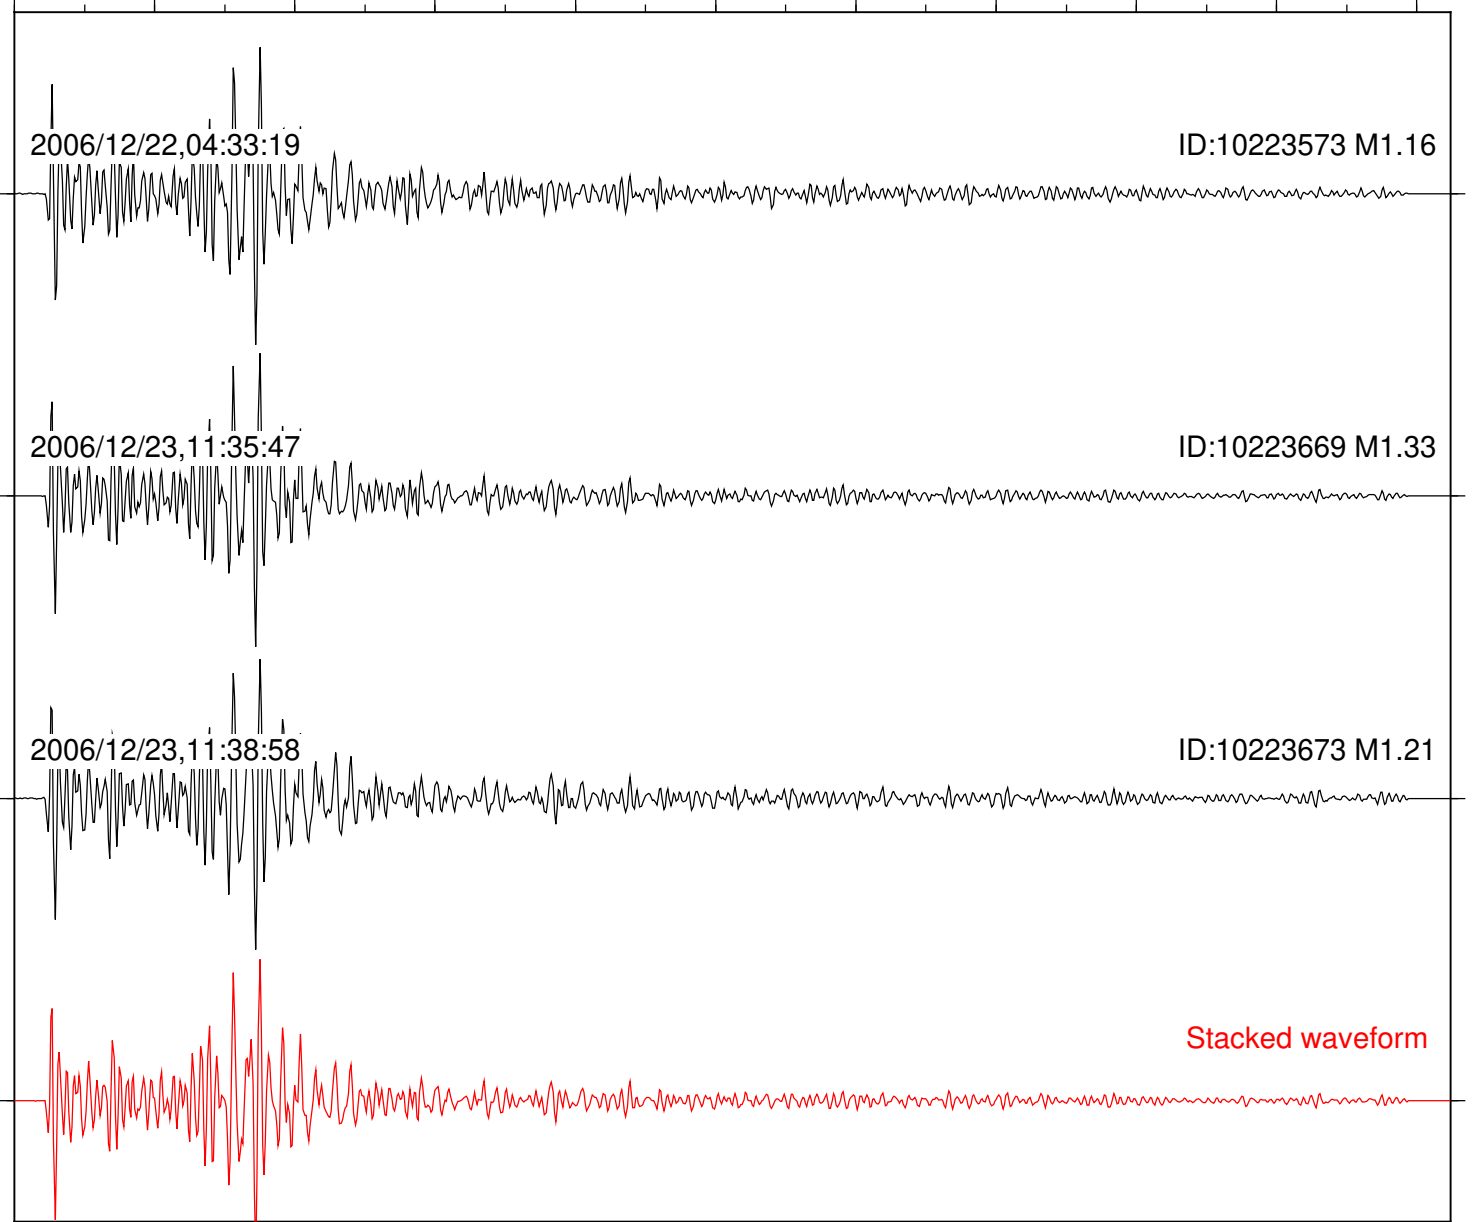

Station: B087 Com: EHZ

Focal depth: 7.69 km

2006/12/22,04:33:19

ID:10223573 M1.16

2006/12/23,11:35:47

ID:10223669 M1.33

2006/12/23,11:38:58

ID:10223673 M1.21

Stacked waveform

0 1 2 3 4 5 6 7 8 9 10

Elapsed time (s)