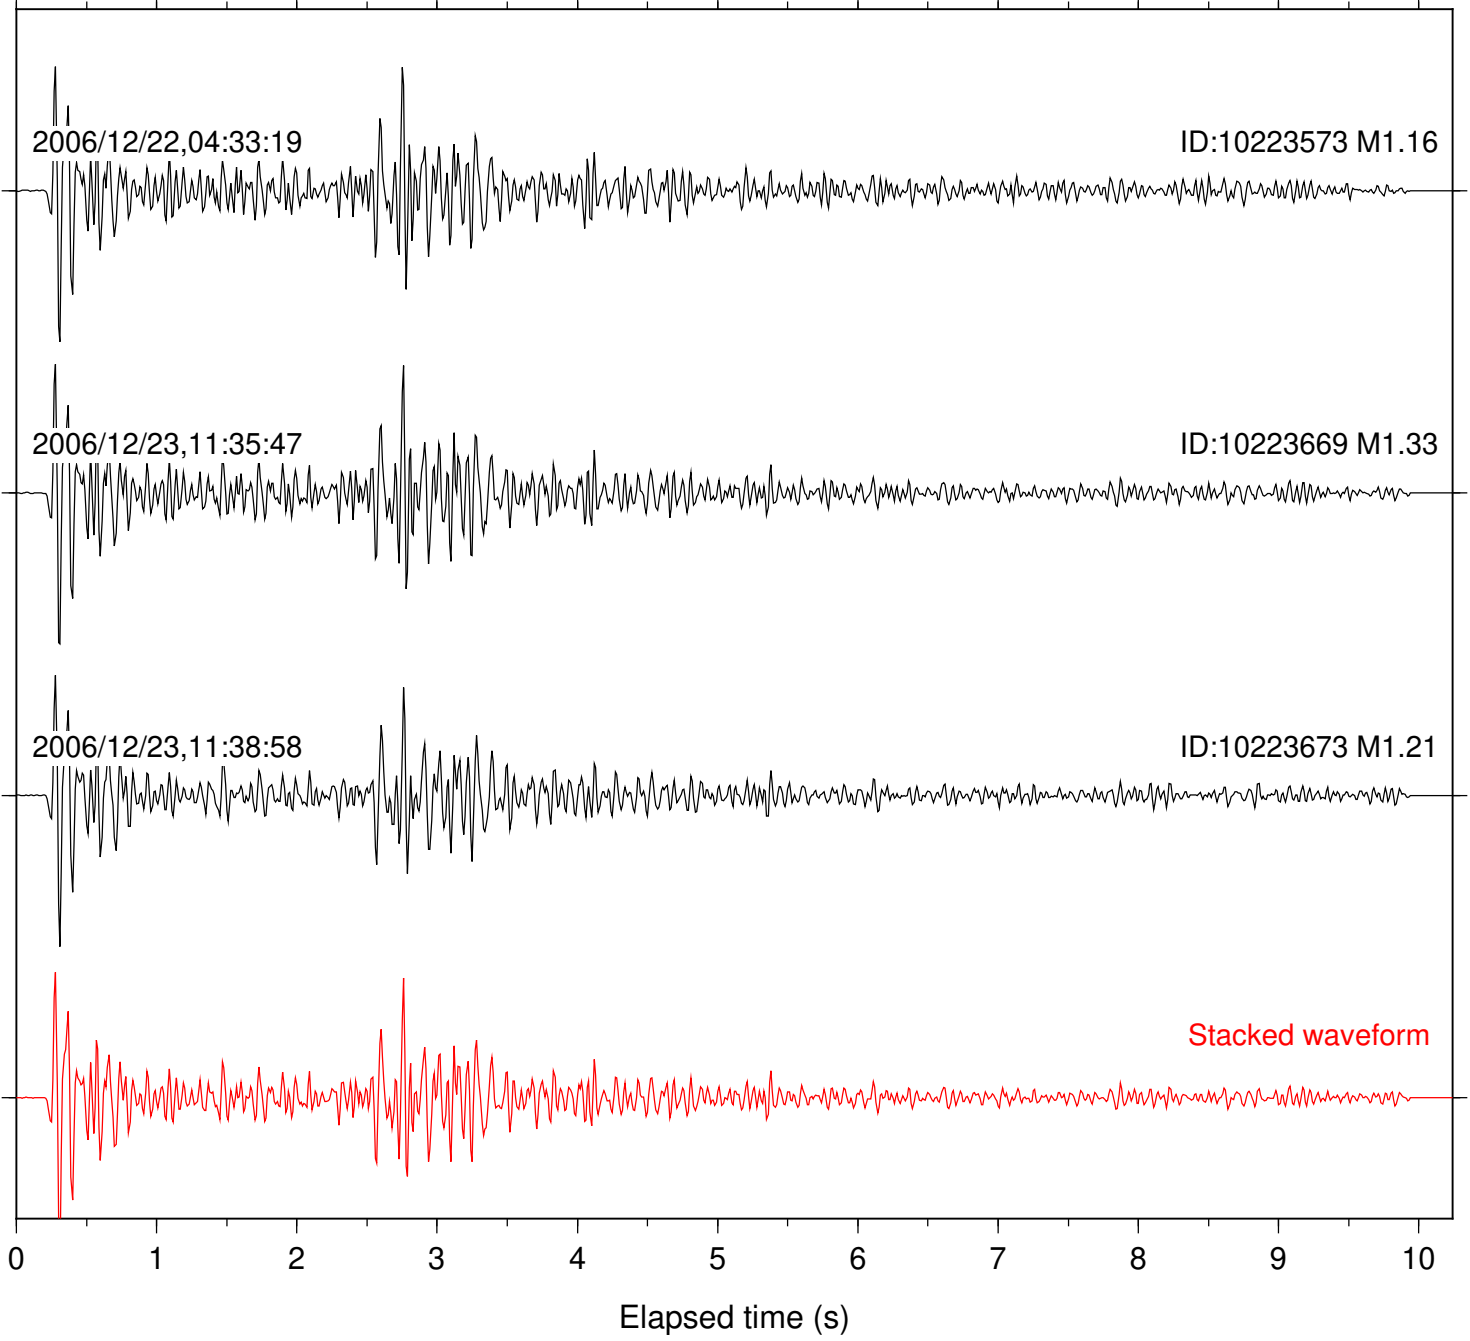

Station: B082 Com: EHZ

Focal depth: 7.69 km

Station: B084 Com: EHZ

Focal depth: 7.76 km

Station: B087 Com: EHZ

Focal depth: 7.69 km

2006/12/22,04:33:19

ID:10223573 M1.16

Focal depth: 7.69 km

Station: BZN Com: HHZ

Focal depth: 7.76 km

Station: DNR Com: HHZ

Focal depth: 7.76 km

Station: FRD Com: HHZ

Focal depth: 7.76 km

Station: KNW Com: HHZ

Focal depth: 7.76 km

Station: LVA2 Com: HHZ

Focal depth: 7.76 km

Station: PFO Com: HHZ

Focal depth: 7.76 km

Station: PLM Com: HHZ

Focal depth: 7.76 km

Station: PMD Com: HHZ

Focal depth: 7.72 km