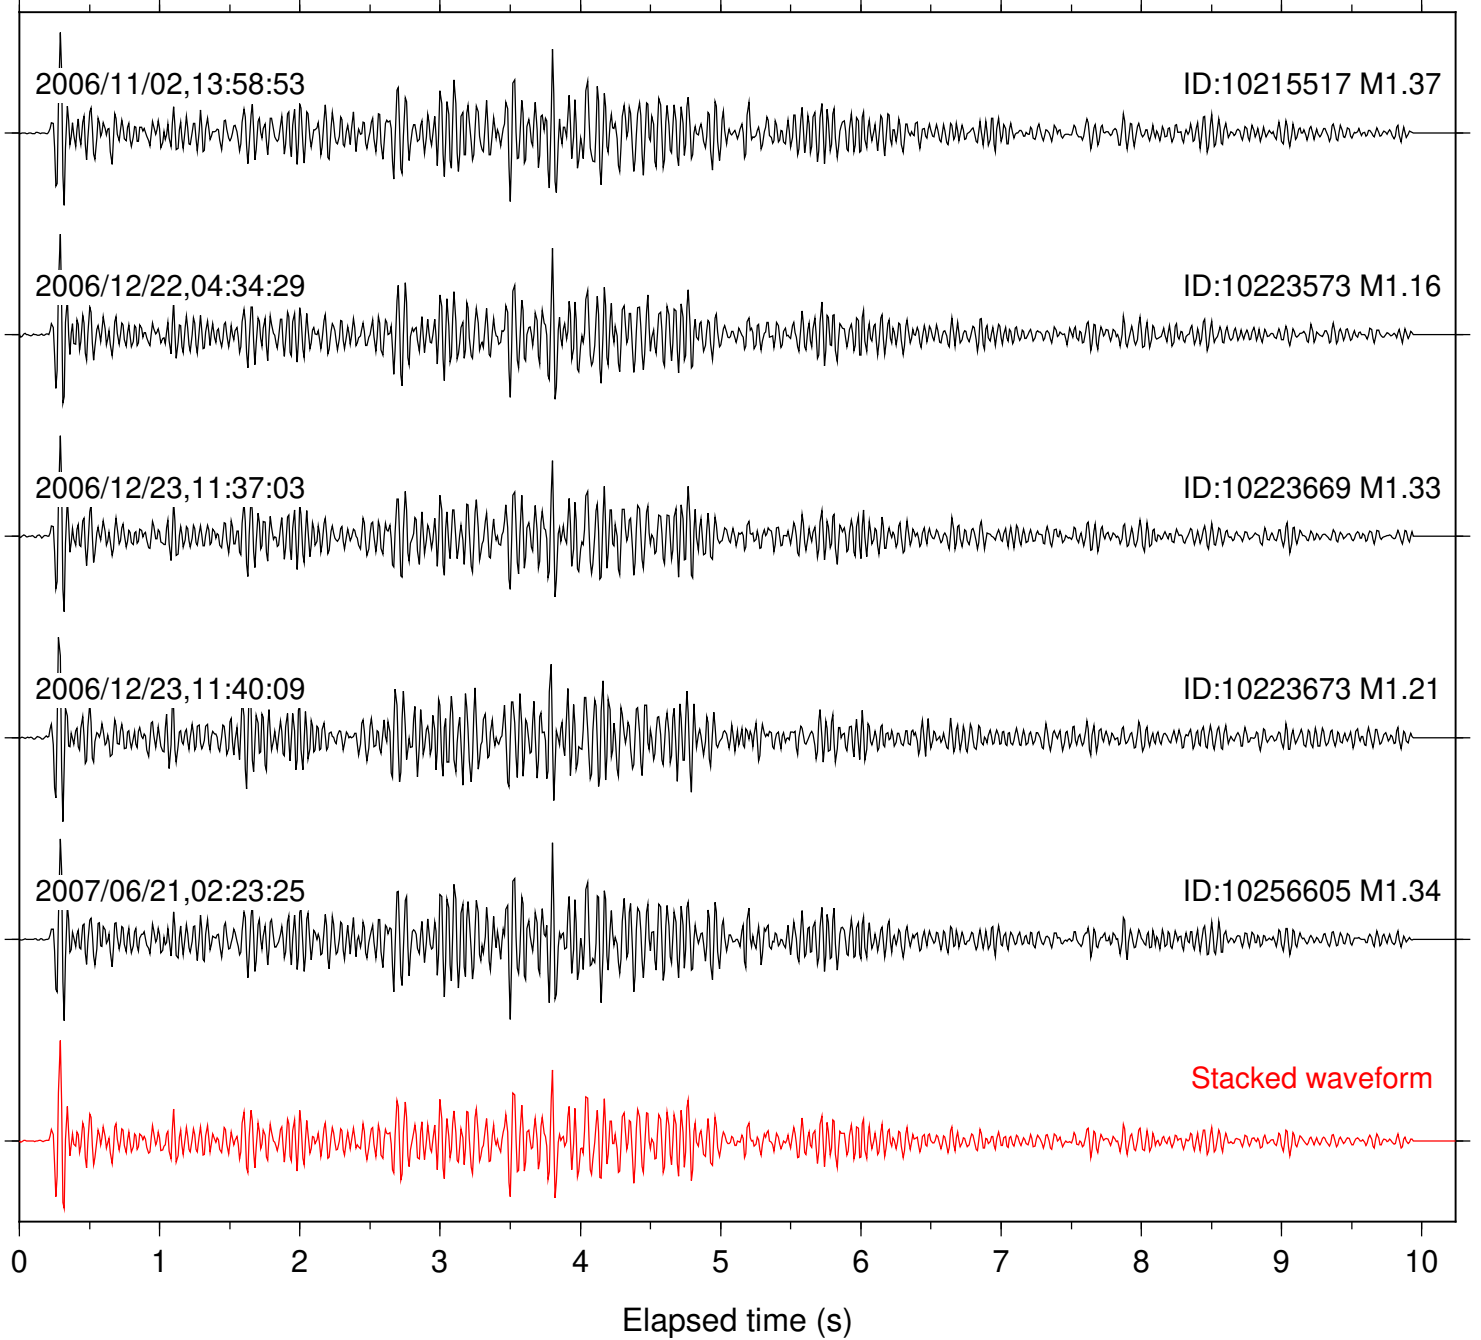

Focal depth: 7.69 km

Station: BZN Com: HHZ

Focal depth: 7.76 km

Station: DNR Com: HHZ

Focal depth: 7.76 km

Station: FRD Com: HHZ

Focal depth: 7.76 km

Station: KNW Com: HHZ

Focal depth: 7.76 km

Station: LVA2 Com: HHZ

Focal depth: 7.76 km

Station: PFO Com: HHZ

Focal depth: 7.76 km

Station: PLM Com: HHZ

Focal depth: 7.76 km

Station: PMD Com: HHZ

Focal depth: 7.76 km

Station: POB2 Com: HHZ

Focal depth: 7.76 km

Station: RDM Com: HHZ

Focal depth: 7.69 km

Station: SND Com: HHZ

Focal depth: 7.76 km

Station: WMC Com: HHZ

Focal depth: 7.72 km