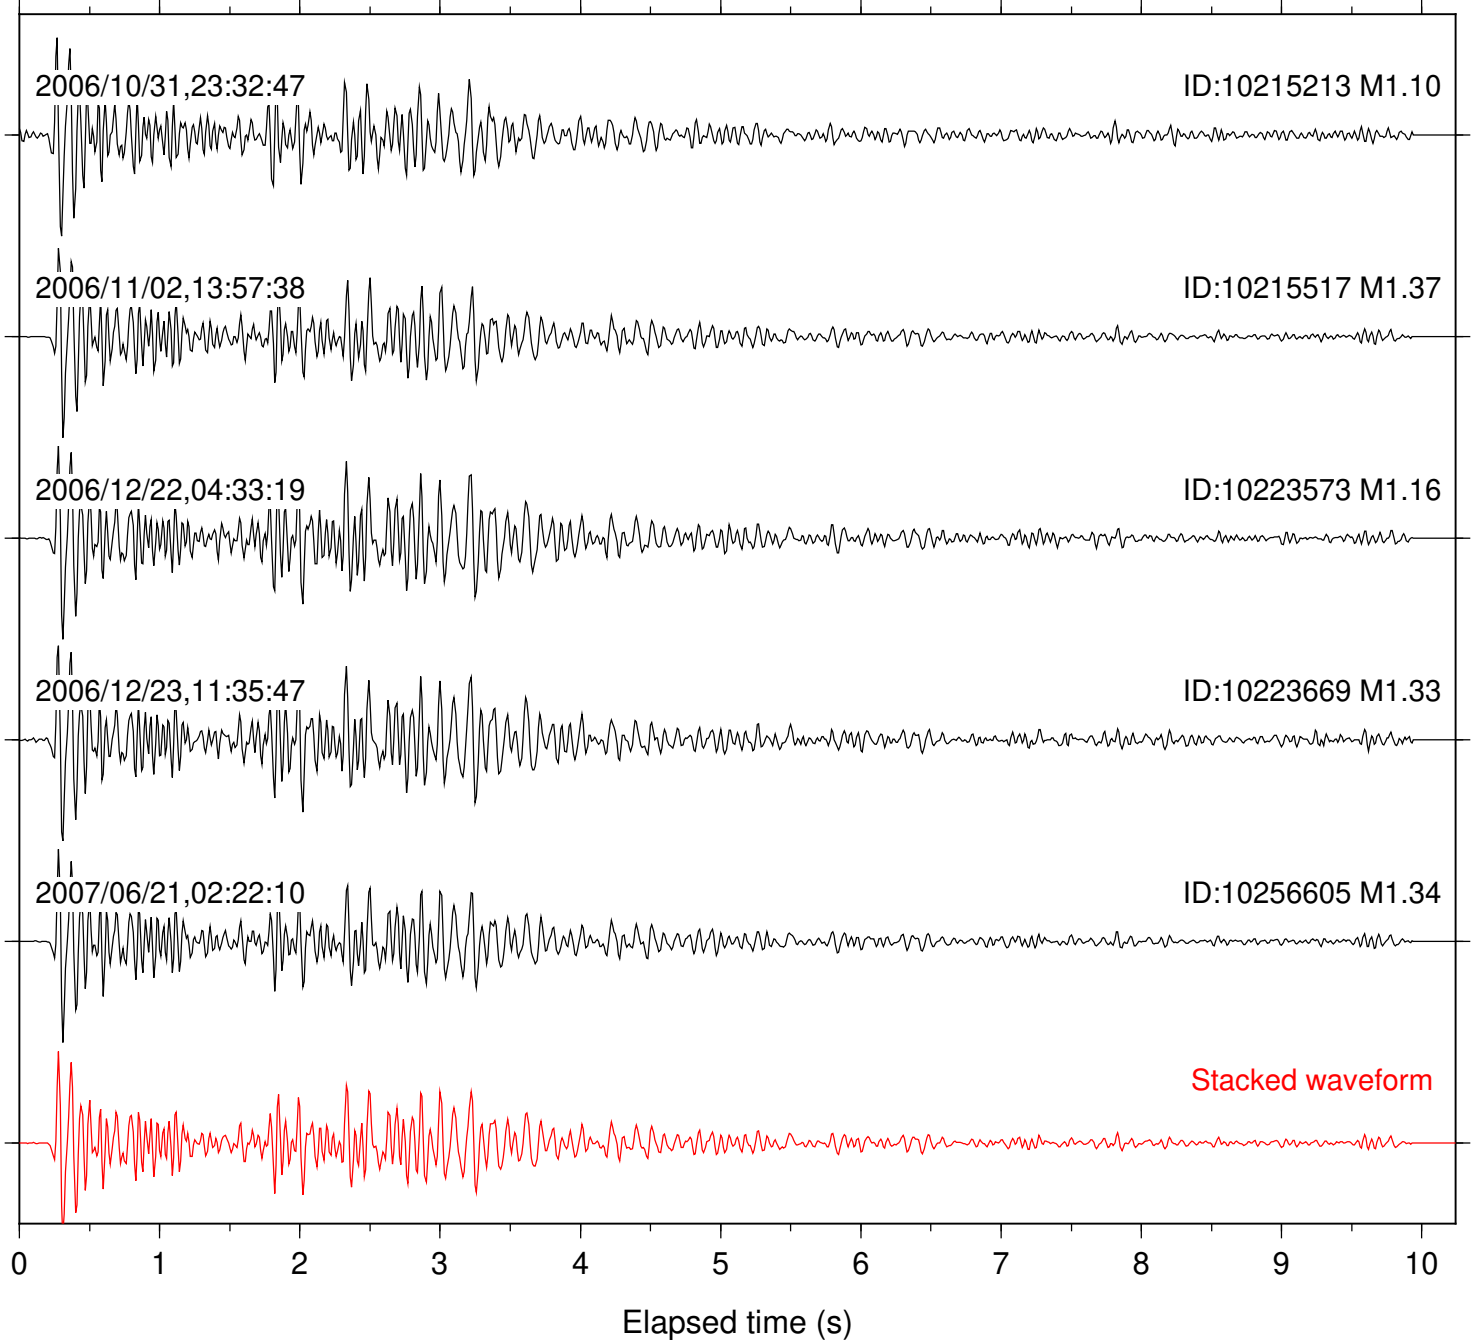

Focal depth: 7.69 km

Station: BZN Com: HHZ

Focal depth: 7.76 km

Station: DNR Com: HHZ

Focal depth: 7.76 km

Station: FRD Com: HHZ

Focal depth: 7.76 km

Station: KNW Com: HHZ

Focal depth: 7.76 km

Station: LVA2 Com: HHZ

Focal depth: 7.76 km

Station: PFO Com: HHZ

Focal depth: 7.76 km

Station: PLM Com: HHZ

Focal depth: 7.76 km

Station: PMD Com: HHZ

Focal depth: 7.76 km

Station: POB2 Com: HHZ

Focal depth: 7.76 km

Station: RDM Com: HHZ

Focal depth: 7.69 km

Station: SND Com: HHZ

Focal depth: 7.76 km

Station: WMC Com: HHZ

Focal depth: 7.72 km