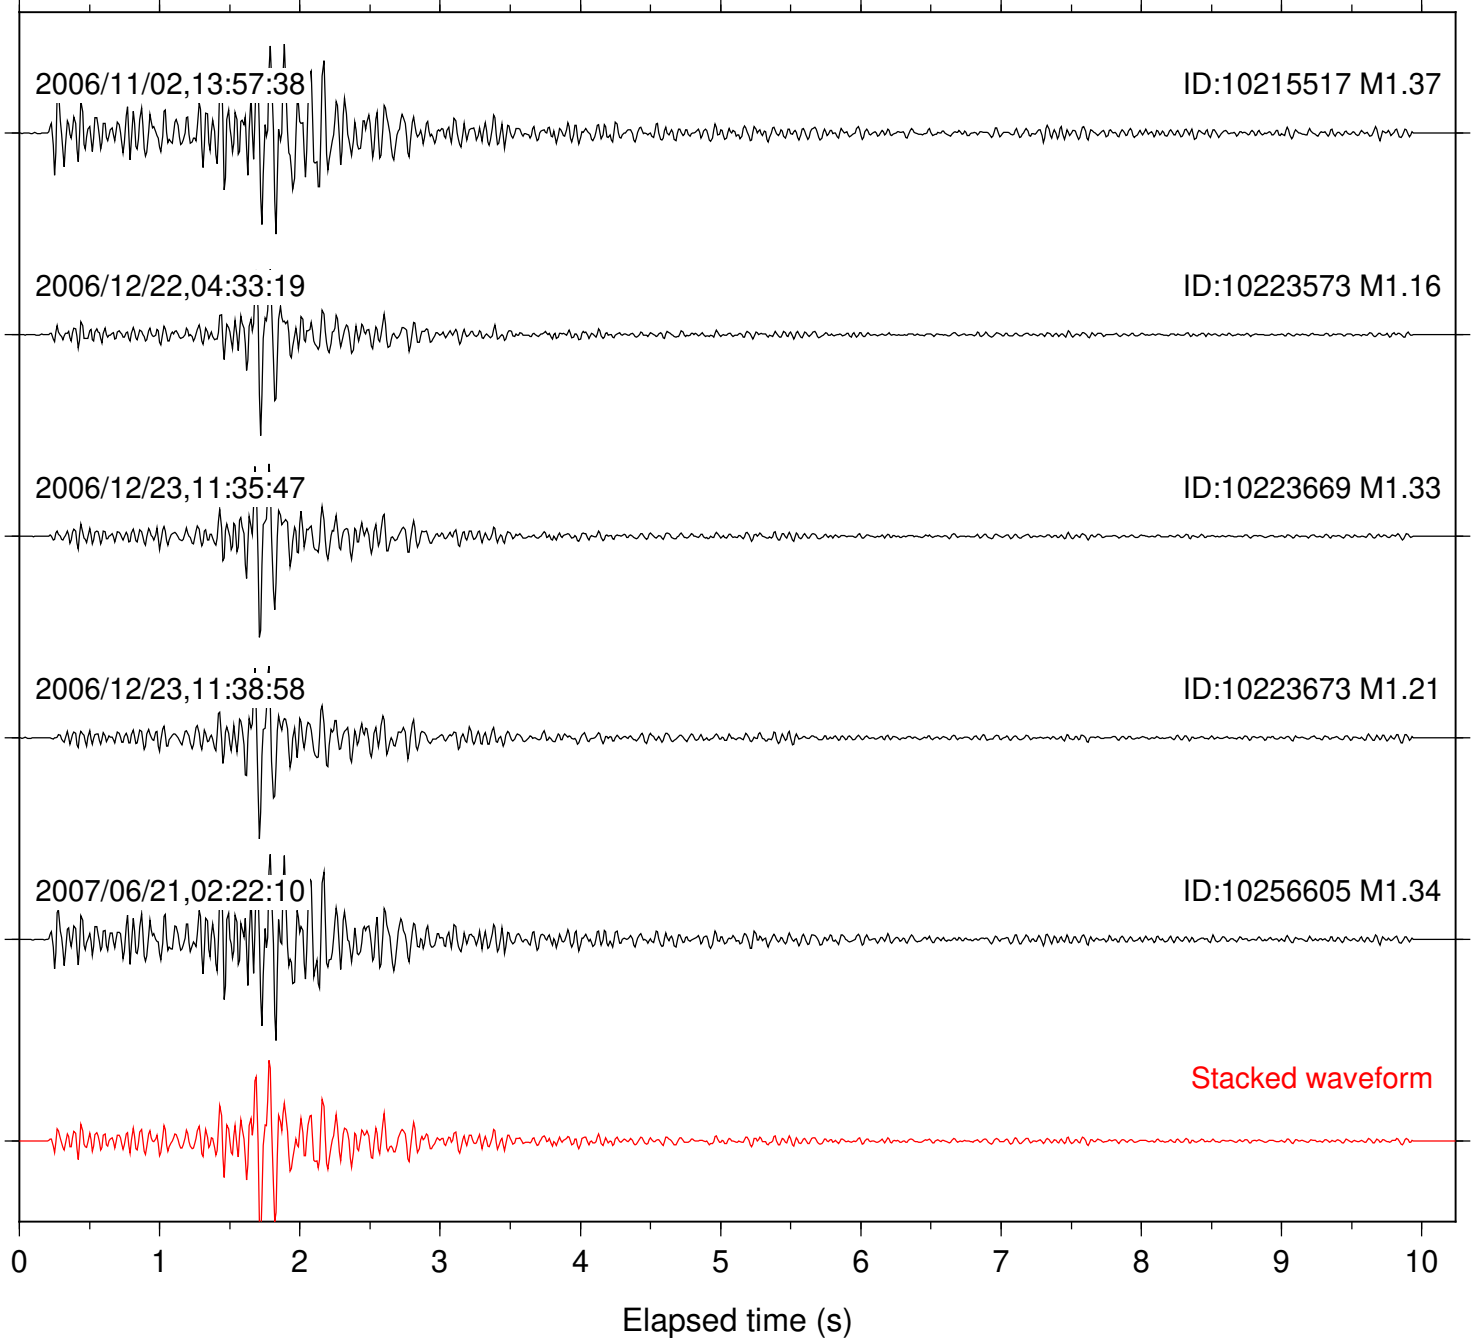

Focal depth: 7.69 km

Station: BZN Com: HHZ

Focal depth: 7.76 km

Station: DNR Com: HHZ

Focal depth: 7.76 km

Station: FRD Com: HHZ

Focal depth: 7.76 km

Station: KNW Com: HHZ

Focal depth: 7.76 km

Station: LVA2 Com: HHZ

Focal depth: 7.76 km

Station: PFO Com: HHZ

Focal depth: 7.76 km

Station: PLM Com: HHZ

Focal depth: 7.76 km

Station: PMD Com: HHZ

Focal depth: 7.76 km

Station: POB2 Com: HHZ

Focal depth: 7.76 km

Station: RDM Com: HHZ

Focal depth: 7.69 km

Station: SND Com: HHZ

Focal depth: 7.76 km

Station: WMC Com: HHZ

Focal depth: 7.72 km