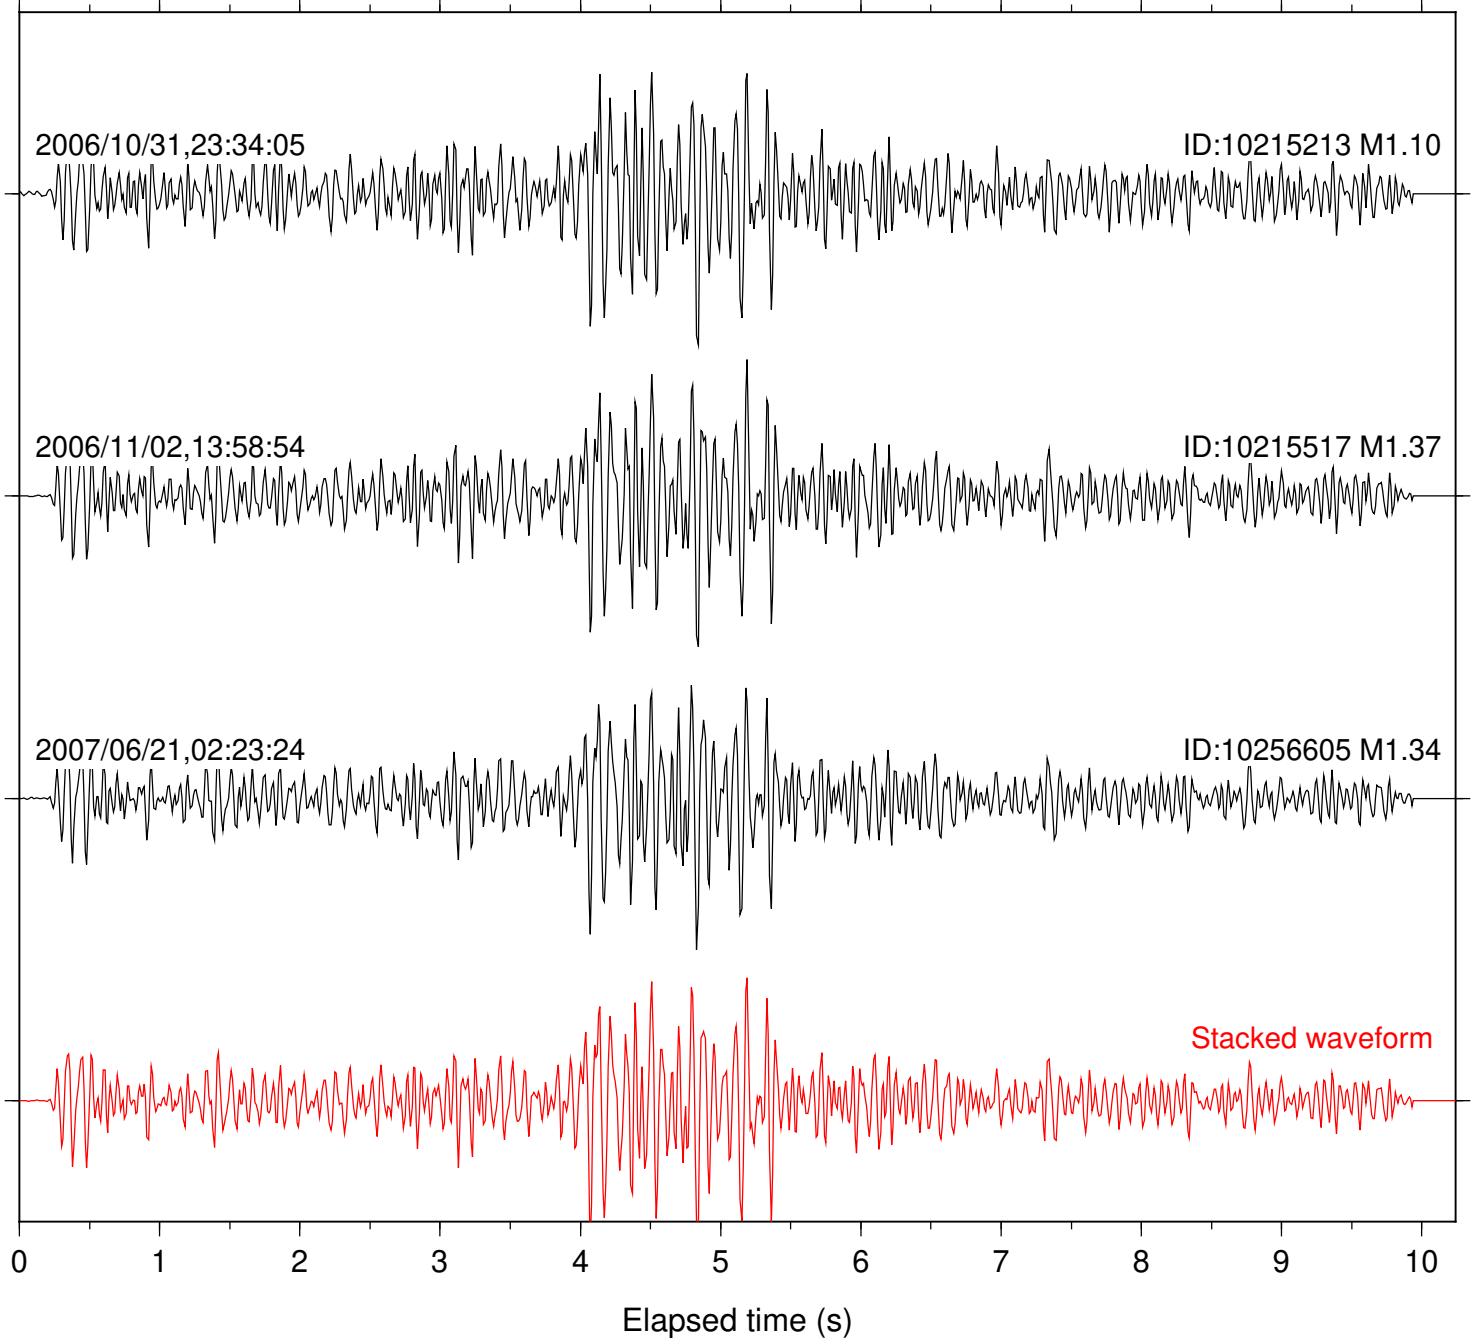

Focal depth: 7.69 km

Station: BZN Com: HHZ

Focal depth: 7.76 km

Station: DNR Com: HHZ

Focal depth: 7.76 km

Station: FRD Com: HHZ

Focal depth: 7.76 km

Station: KNW Com: HHZ

Focal depth: 7.76 km

Station: LVA2 Com: HHZ

Focal depth: 7.76 km

Station: PFO Com: HHZ

Focal depth: 7.76 km

Station: PLM Com: HHZ

Focal depth: 7.76 km

Station: PMD Com: HHZ

Focal depth: 7.76 km

Station: POB2 Com: HHZ

Focal depth: 7.76 km

Station: RDM Com: HHZ

Focal depth: 7.69 km

Station: SND Com: HHZ

Focal depth: 7.76 km

Station: WMC Com: HHZ

Focal depth: 7.72 km