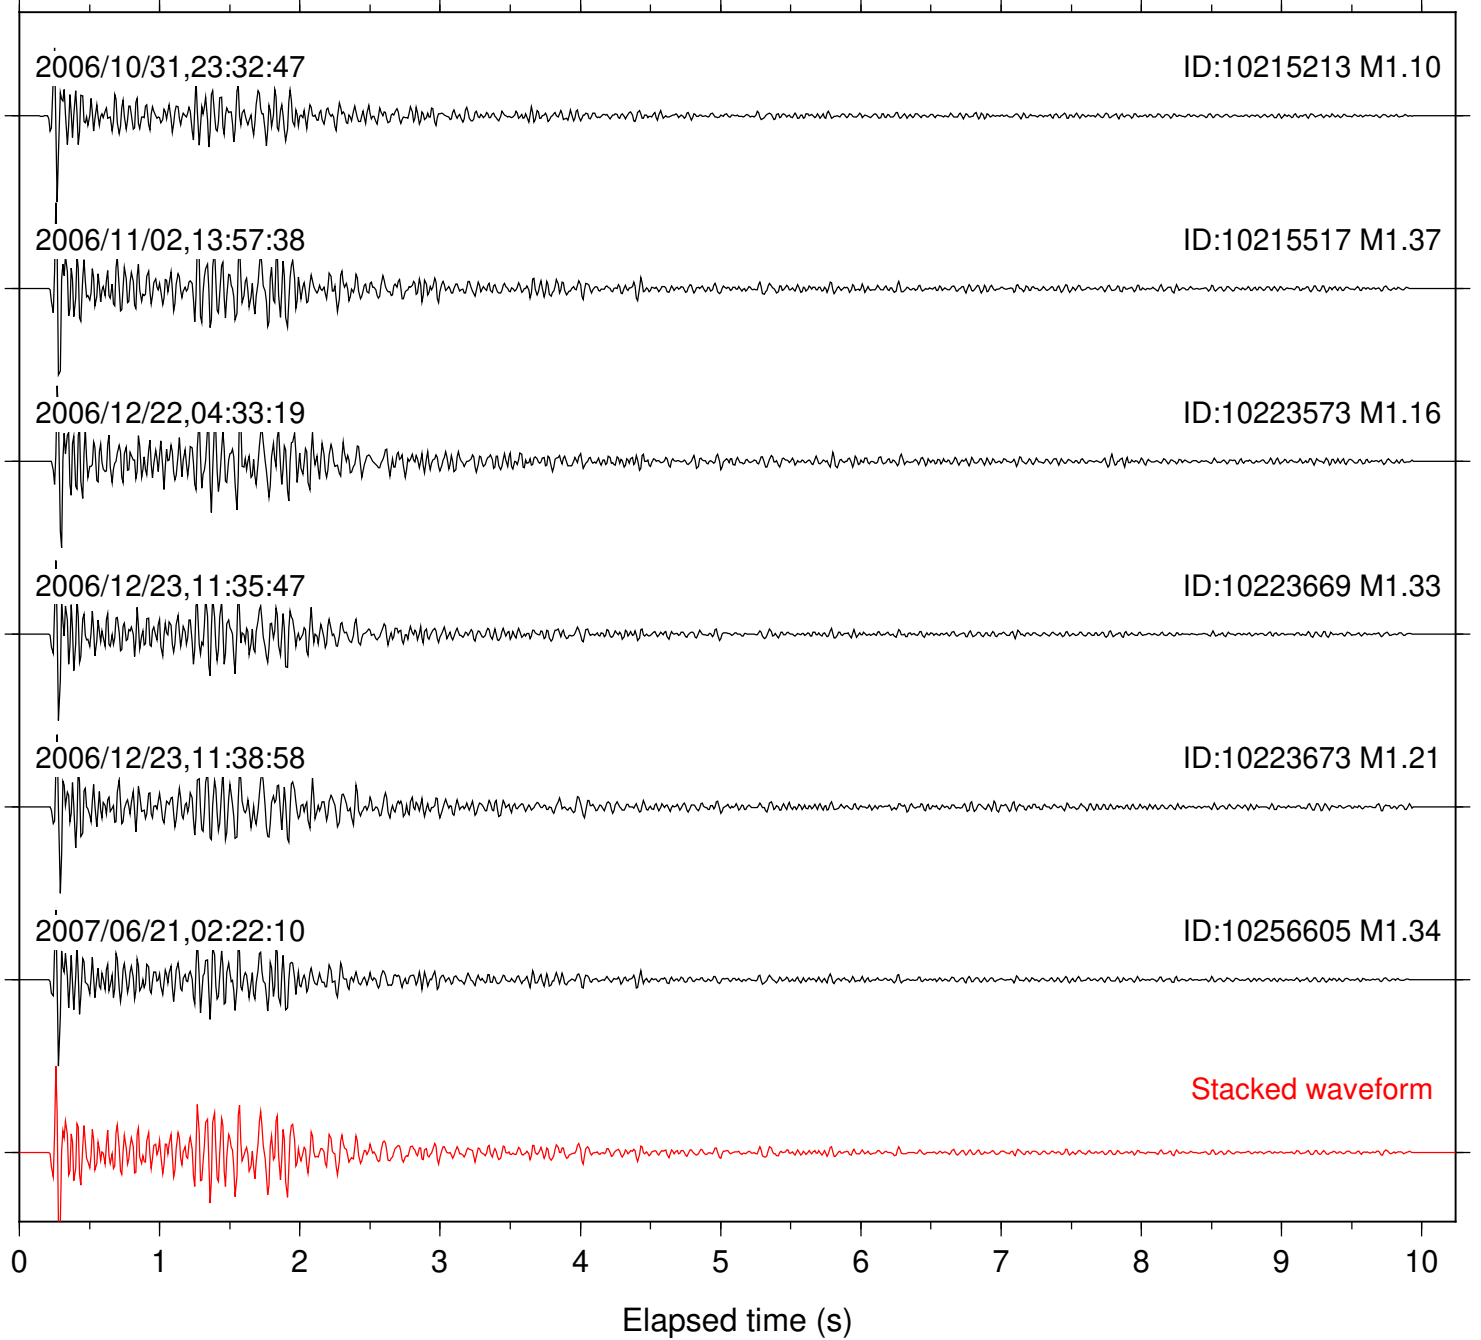

Focal depth: 7.69 km

Station: BZN Com: HHZ

Focal depth: 7.76 km

Station: DNR Com: HHZ

Focal depth: 7.76 km

Station: FRD Com: HHZ

Focal depth: 7.76 km

Station: KNW Com: HHZ

Focal depth: 7.76 km

Station: LVA2 Com: HHZ

Focal depth: 7.76 km

Station: PFO Com: HHZ

Focal depth: 7.76 km

Station: PLM Com: HHZ

Focal depth: 7.76 km

Station: PMD Com: HHZ

Focal depth: 7.76 km

Station: POB2 Com: HHZ

Focal depth: 7.76 km

Station: RDM Com: HHZ

Focal depth: 7.69 km

Station: SND Com: HHZ

Focal depth: 7.76 km

Station: WMC Com: HHZ

Focal depth: 7.72 km