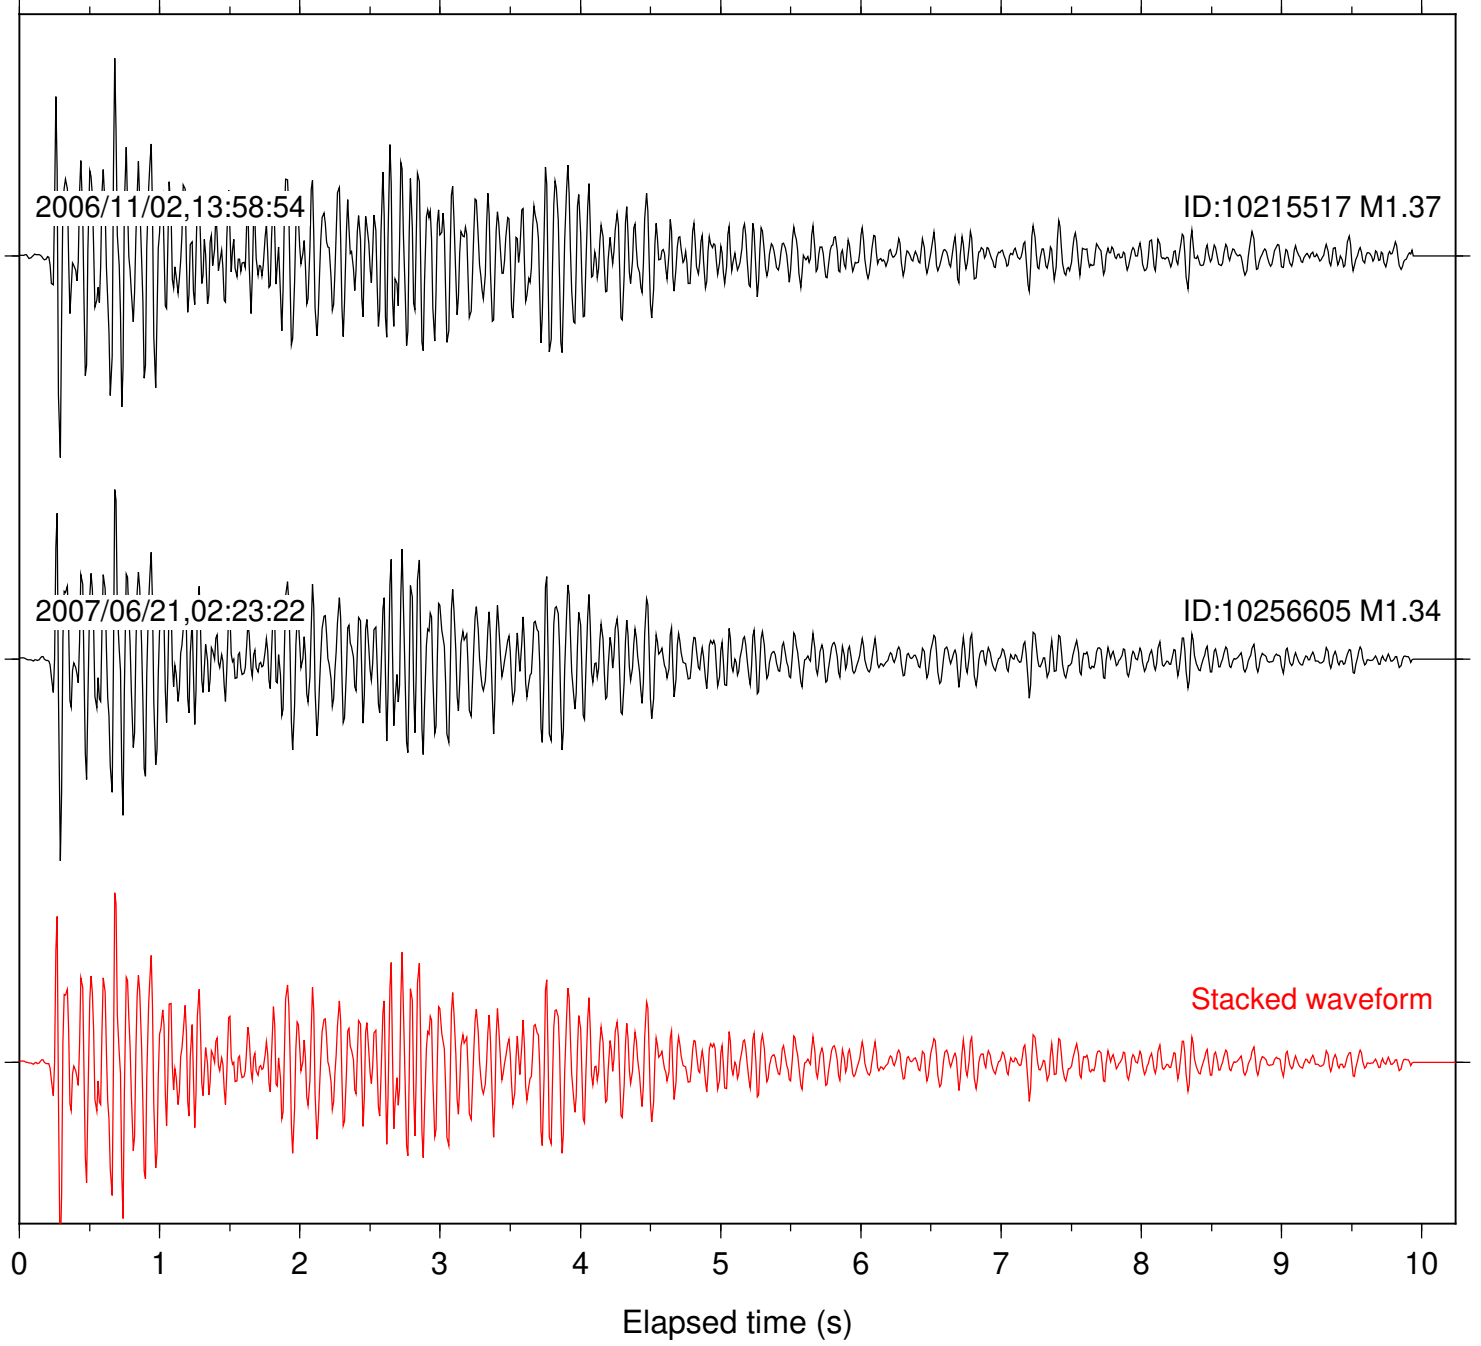

Focal depth: 7.69 km

Station: BZN Com: HHZ

Focal depth: 7.76 km

Station: DNR Com: HHZ

Focal depth: 7.76 km

Station: FRD Com: HHZ

Focal depth: 7.76 km

Station: KNW Com: HHZ

Focal depth: 7.76 km

Station: LVA2 Com: HHZ

Focal depth: 7.76 km

Station: PFO Com: HHZ

Focal depth: 7.76 km

Station: PLM Com: HHZ

Focal depth: 7.76 km

Station: PMD Com: HHZ

Focal depth: 7.76 km

Station: POB2 Com: HHZ

Focal depth: 7.76 km

Station: RDM Com: HHZ

Focal depth: 7.69 km

Station: SND Com: HHZ

Focal depth: 7.76 km

Station: WMC Com: HHZ

Focal depth: 7.72 km