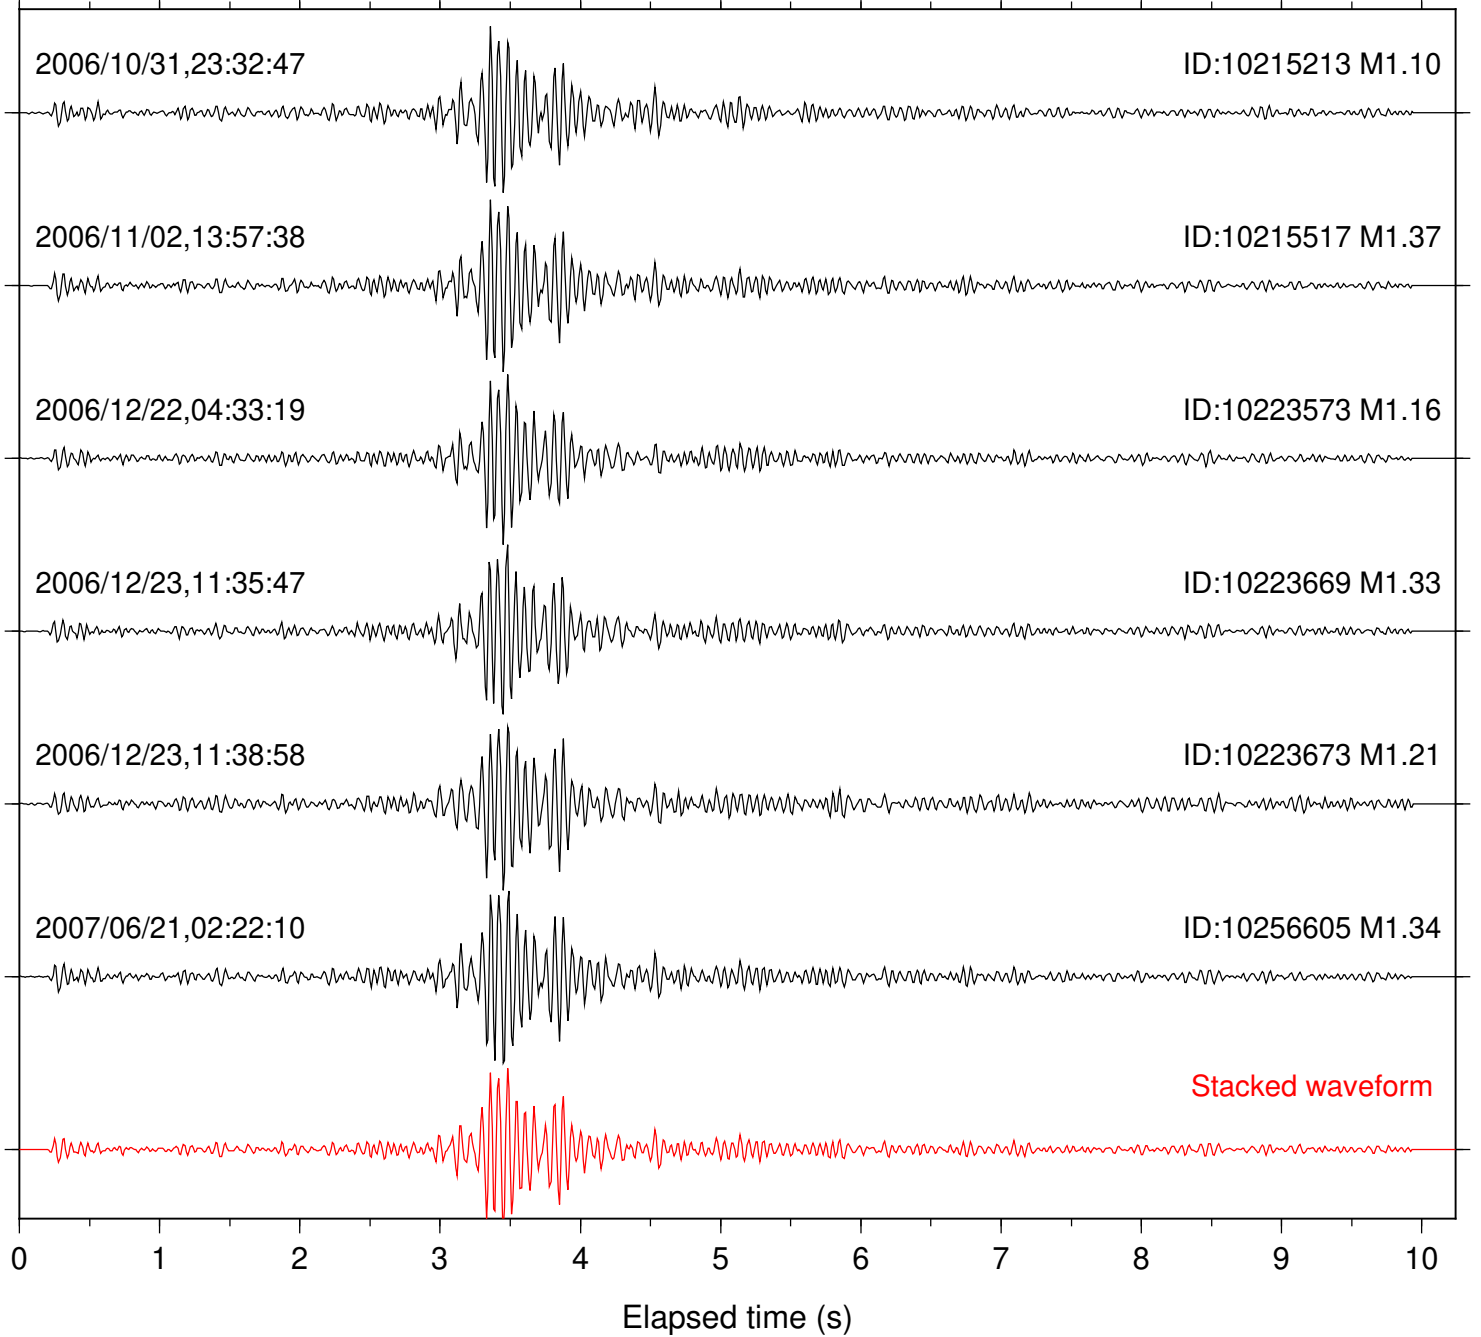

Focal depth: 7.69 km

Station: BZN Com: HHZ

Focal depth: 7.76 km

Station: DNR Com: HHZ

Focal depth: 7.76 km

Station: FRD Com: HHZ

Focal depth: 7.76 km

Station: KNW Com: HHZ

Focal depth: 7.76 km

Station: LVA2 Com: HHZ

Focal depth: 7.76 km

Station: PFO Com: HHZ

Focal depth: 7.76 km

Station: PLM Com: HHZ

Focal depth: 7.76 km

Station: PMD Com: HHZ

Focal depth: 7.76 km

Station: POB2 Com: HHZ

Focal depth: 7.76 km

Station: RDM Com: HHZ

Focal depth: 7.69 km

Station: SND Com: HHZ

Focal depth: 7.76 km

Station: WMC Com: HHZ

Focal depth: 7.72 km