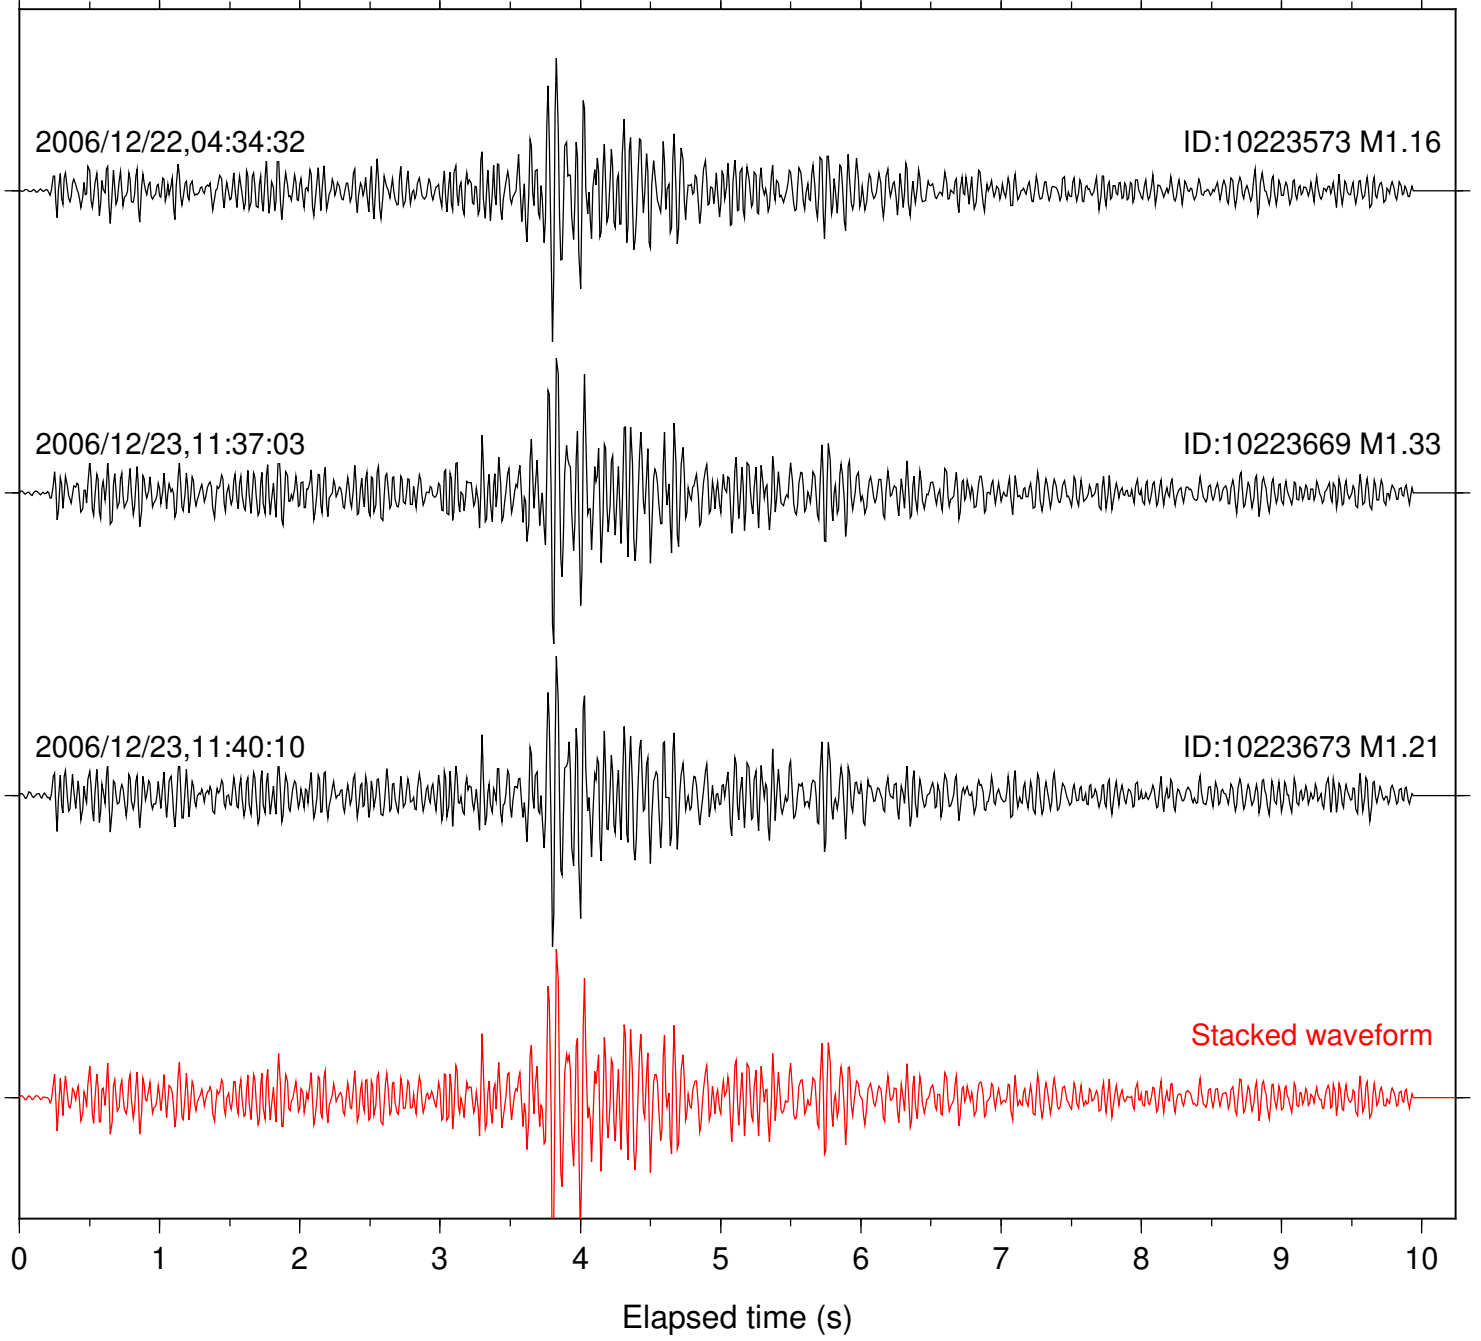

Focal depth: 7.69 km

Station: BZN Com: HHZ

Focal depth: 7.76 km

Station: DNR Com: HHZ

Focal depth: 7.76 km

Station: FRD Com: HHZ

Focal depth: 7.76 km

Station: KNW Com: HHZ

Focal depth: 7.76 km

Station: LVA2 Com: HHZ

Focal depth: 7.76 km

Station: PFO Com: HHZ

Focal depth: 7.76 km

Station: PLM Com: HHZ

Focal depth: 7.76 km

Station: PMD Com: HHZ

Focal depth: 7.76 km

Station: POB2 Com: HHZ

Focal depth: 7.76 km

Station: RDM Com: HHZ

Focal depth: 7.69 km

Station: SND Com: HHZ

Focal depth: 7.76 km

Station: WMC Com: HHZ

Focal depth: 7.72 km