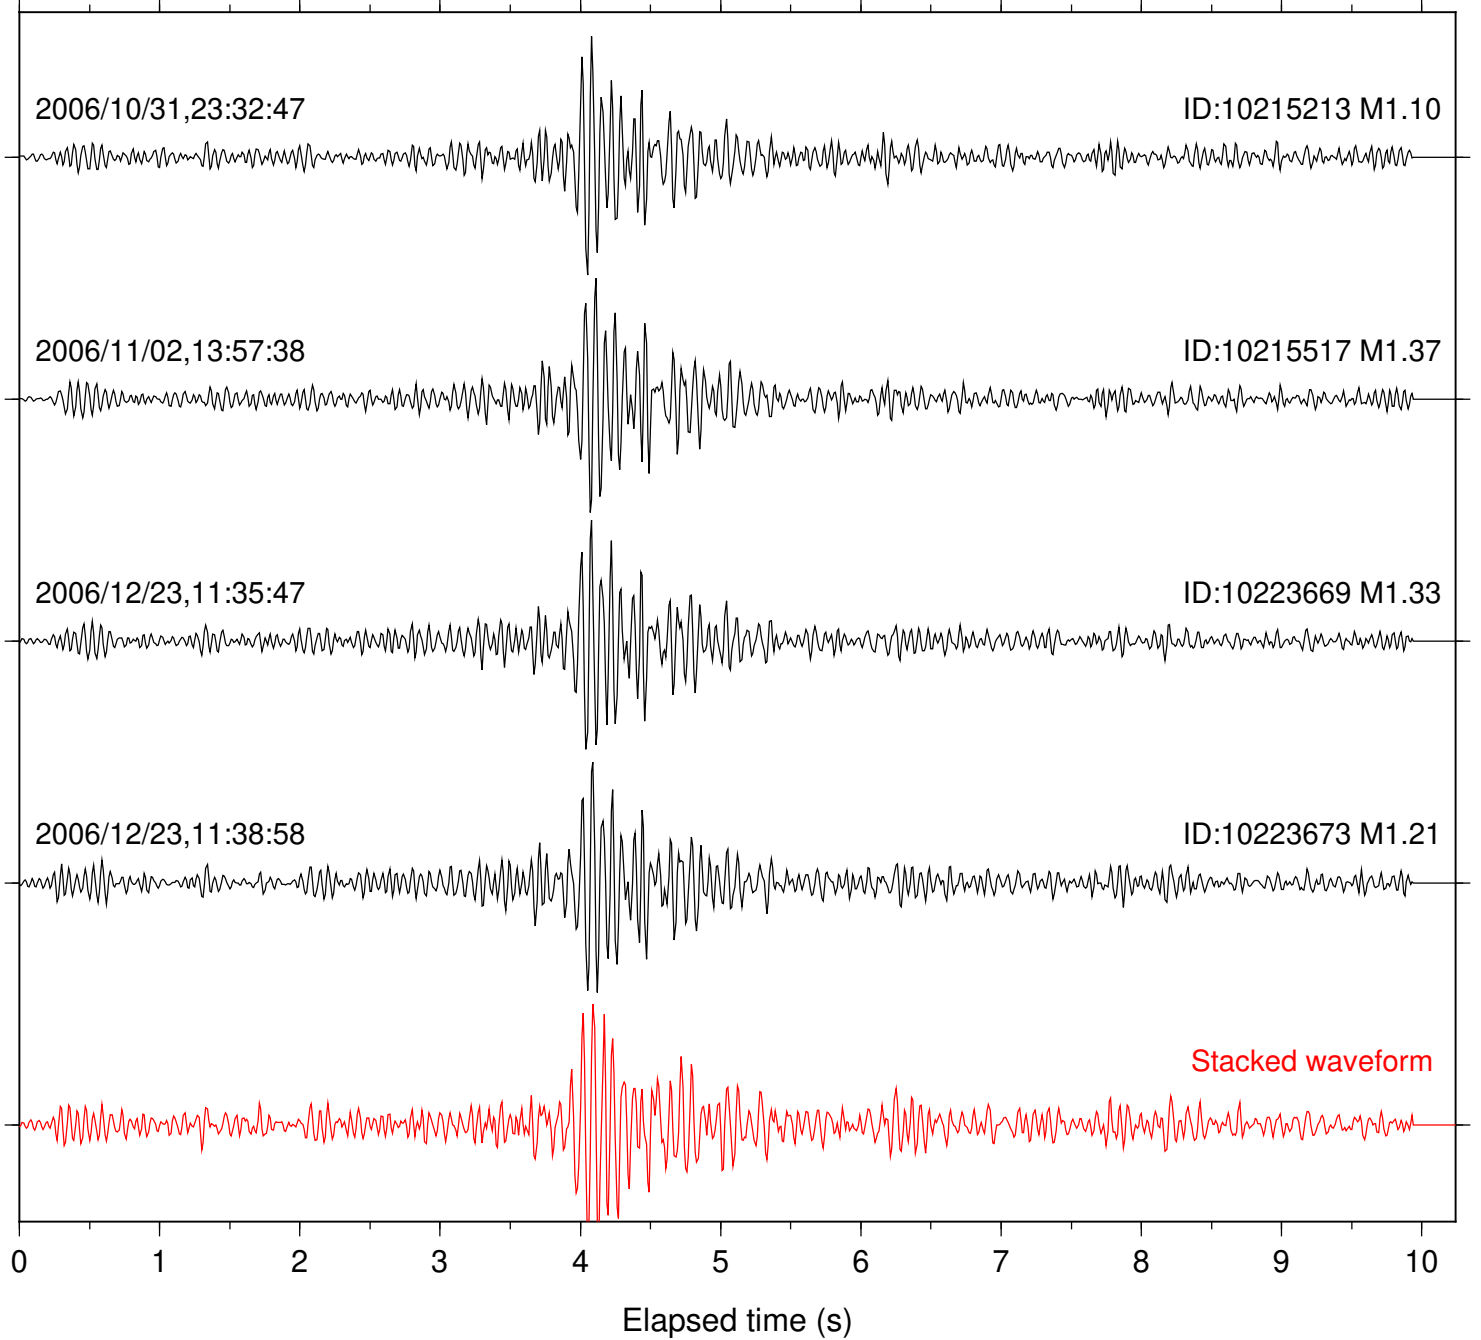

Focal depth: 7.69 km

Station: BZN Com: HHZ

Focal depth: 7.76 km

Station: DNR Com: HHZ

Focal depth: 7.76 km

Station: FRD Com: HHZ

Focal depth: 7.76 km

Station: KNW Com: HHZ

Focal depth: 7.76 km

Station: LVA2 Com: HHZ

Focal depth: 7.76 km

Station: PFO Com: HHZ

Focal depth: 7.76 km

Station: PLM Com: HHZ

Focal depth: 7.76 km

Station: PMD Com: HHZ

Focal depth: 7.76 km

Station: POB2 Com: HHZ

Focal depth: 7.76 km

Station: RDM Com: HHZ

Focal depth: 7.69 km

Station: SND Com: HHZ

Focal depth: 7.76 km

Station: WMC Com: HHZ

Focal depth: 7.72 km