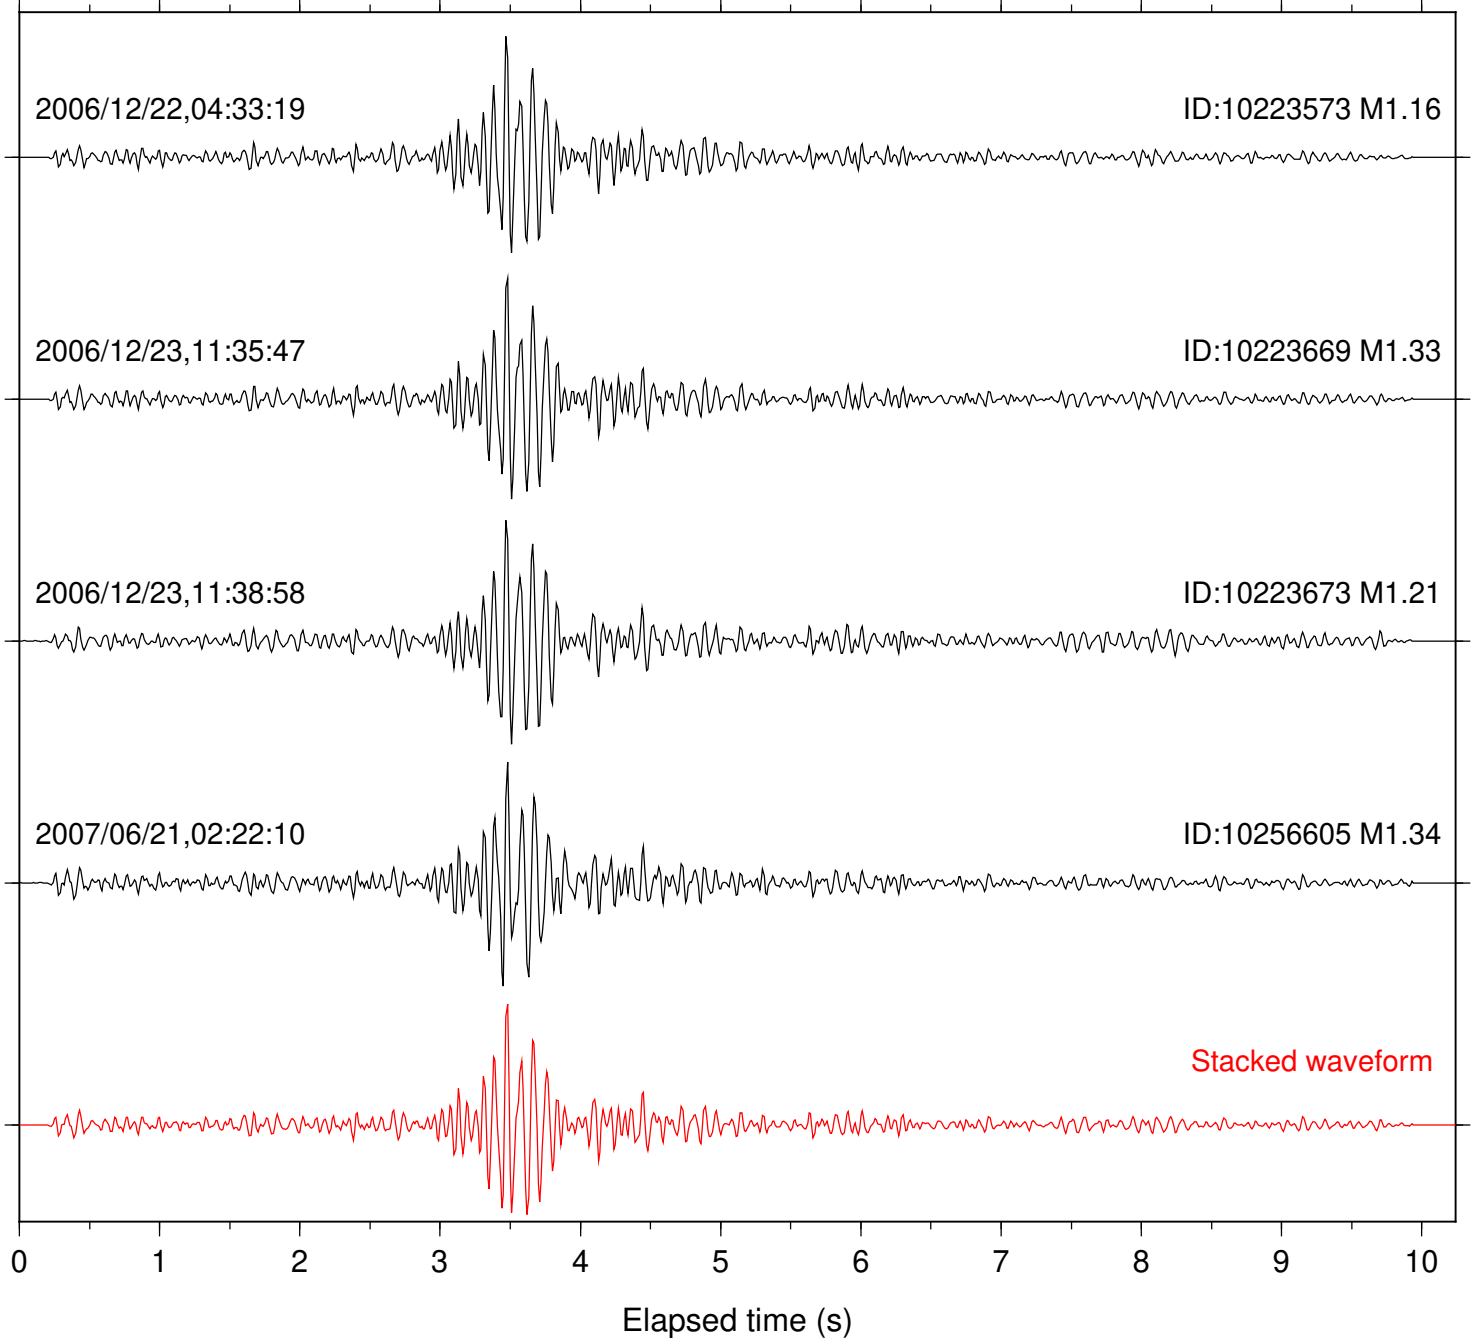

Station: B082 Com: EHZ

Focal depth: 7.69 km

Station: B084 Com: EHZ

Focal depth: 7.76 km

Station: B087 Com: EHZ

Focal depth: 7.69 km

2006/12/22,04:33:19

ID:10223573 M1.16

Focal depth: 7.69 km

Station: BZN Com: HHZ

Focal depth: 7.76 km

Station: DNR Com: HHZ

Focal depth: 7.76 km

Station: FRD Com: HHZ

Focal depth: 7.76 km

Station: KNW Com: HHZ

Focal depth: 7.76 km

Station: LVA2 Com: HHZ

Focal depth: 7.76 km

Station: PFO Com: HHZ

Focal depth: 7.76 km

Station: PLM Com: HHZ

Focal depth: 7.76 km

Station: PMD Com: HHZ

Focal depth: 7.72 km