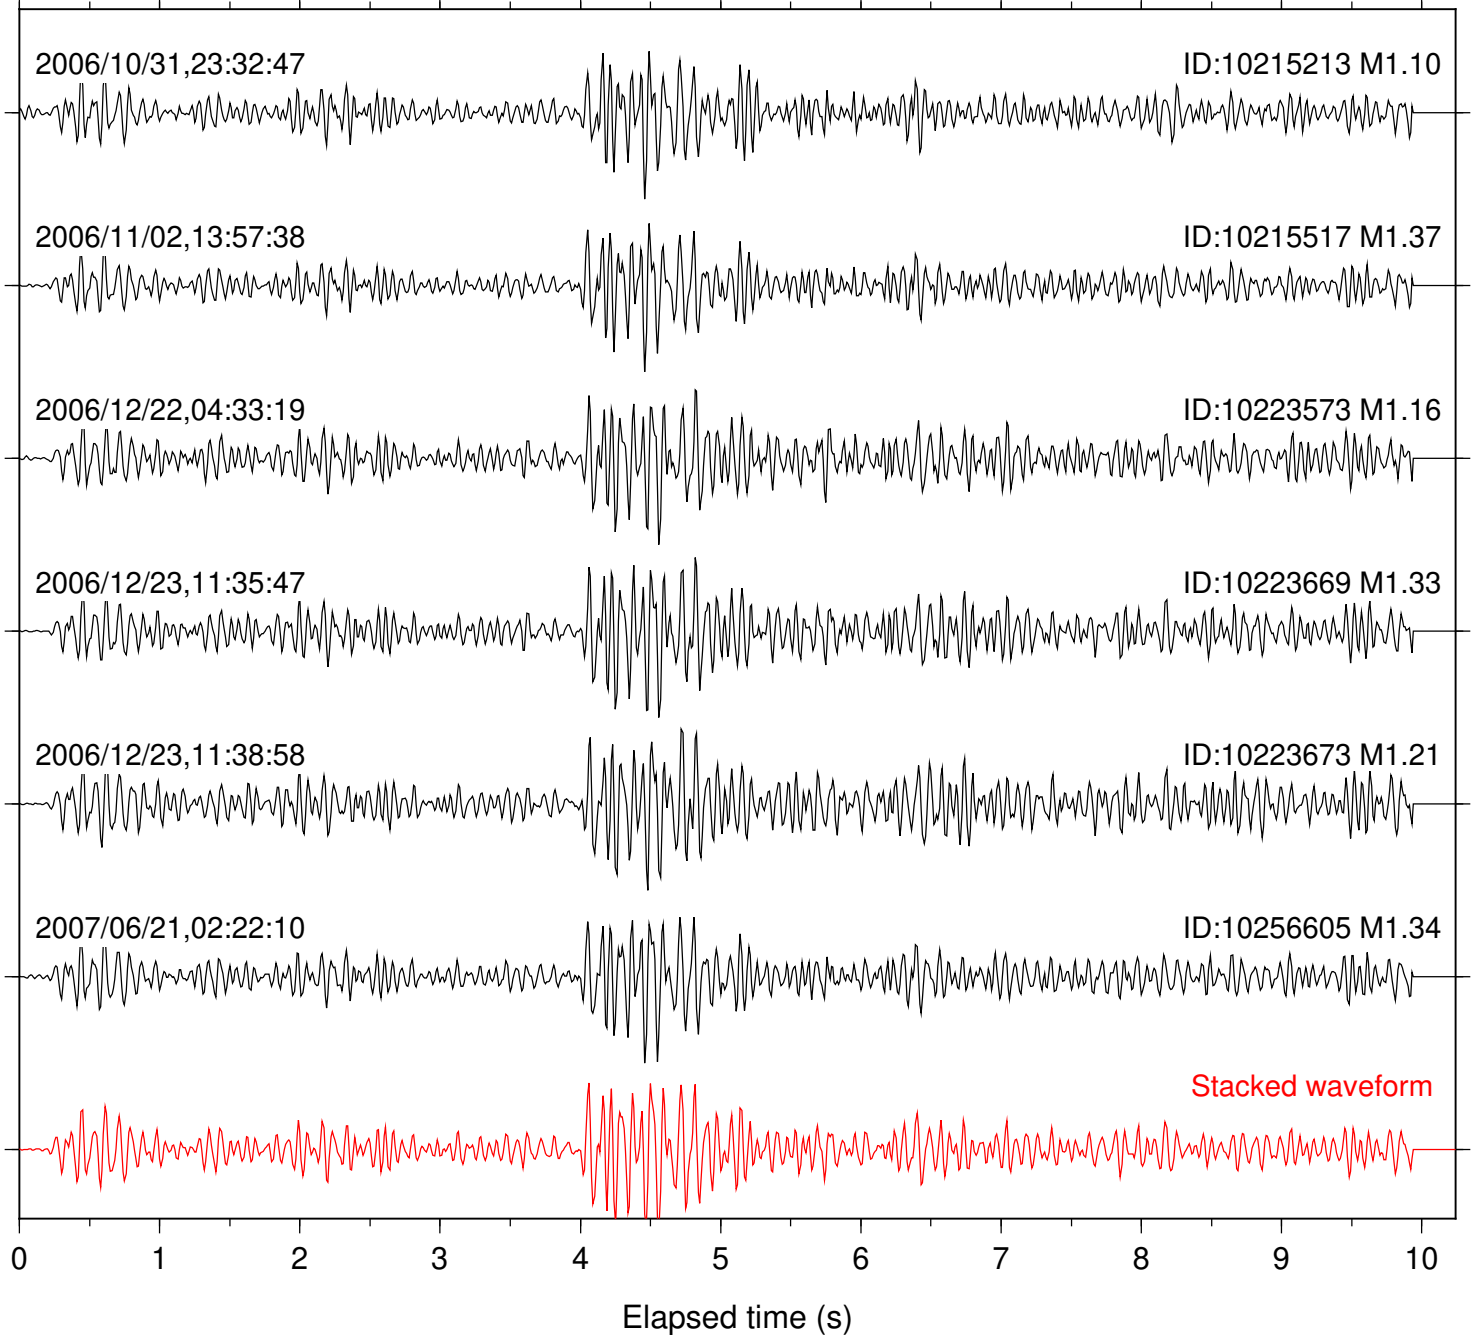

Focal depth: 7.69 km

Station: BZN Com: HHZ

Focal depth: 7.76 km

Station: DNR Com: HHZ

Focal depth: 7.76 km

Station: FRD Com: HHZ

Focal depth: 7.76 km

Station: KNW Com: HHZ

Focal depth: 7.76 km

Station: LVA2 Com: HHZ

Focal depth: 7.76 km

Station: PFO Com: HHZ

Focal depth: 7.76 km

Station: PLM Com: HHZ

Focal depth: 7.76 km

Station: PMD Com: HHZ

Focal depth: 7.76 km

Station: POB2 Com: HHZ

Focal depth: 7.76 km

Station: RDM Com: HHZ

Focal depth: 7.69 km

Station: SND Com: HHZ

Focal depth: 7.76 km

Station: WMC Com: HHZ

Focal depth: 7.72 km