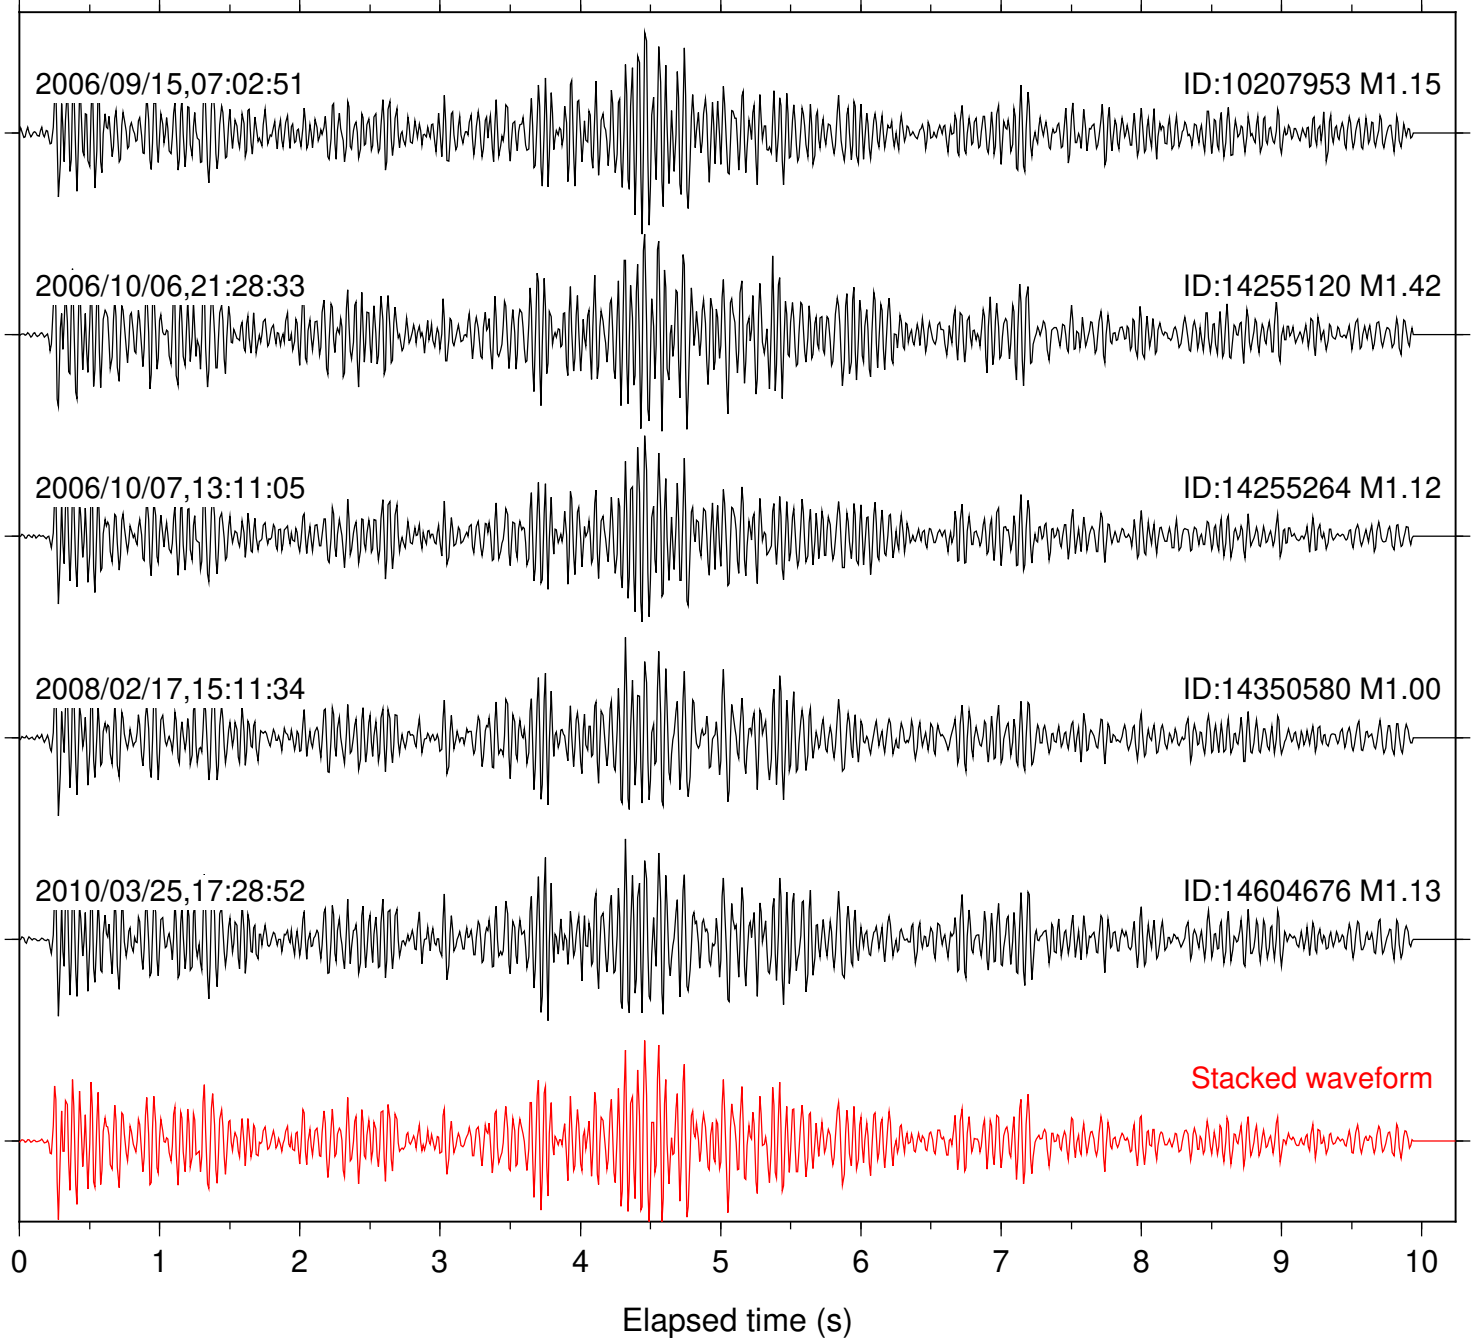

Station: FRD Com: HHZ

Focal depth: 8.00 km

Station: KNW Com: HHZ

Focal depth: 8.00 km

Station: LVA2 Com: HHZ

Focal depth: 8.00 km

Station: PFO Com: HHZ

Focal depth: 8.00 km

Station: PLM Com: HHZ

Focal depth: 8.00 km

Station: POB2 Com: HHZ

Focal depth: 7.92 km

Station: RDM Com: HHZ

Focal depth: 7.92 km

Station: SND Com: HHZ

Focal depth: 8.00 km