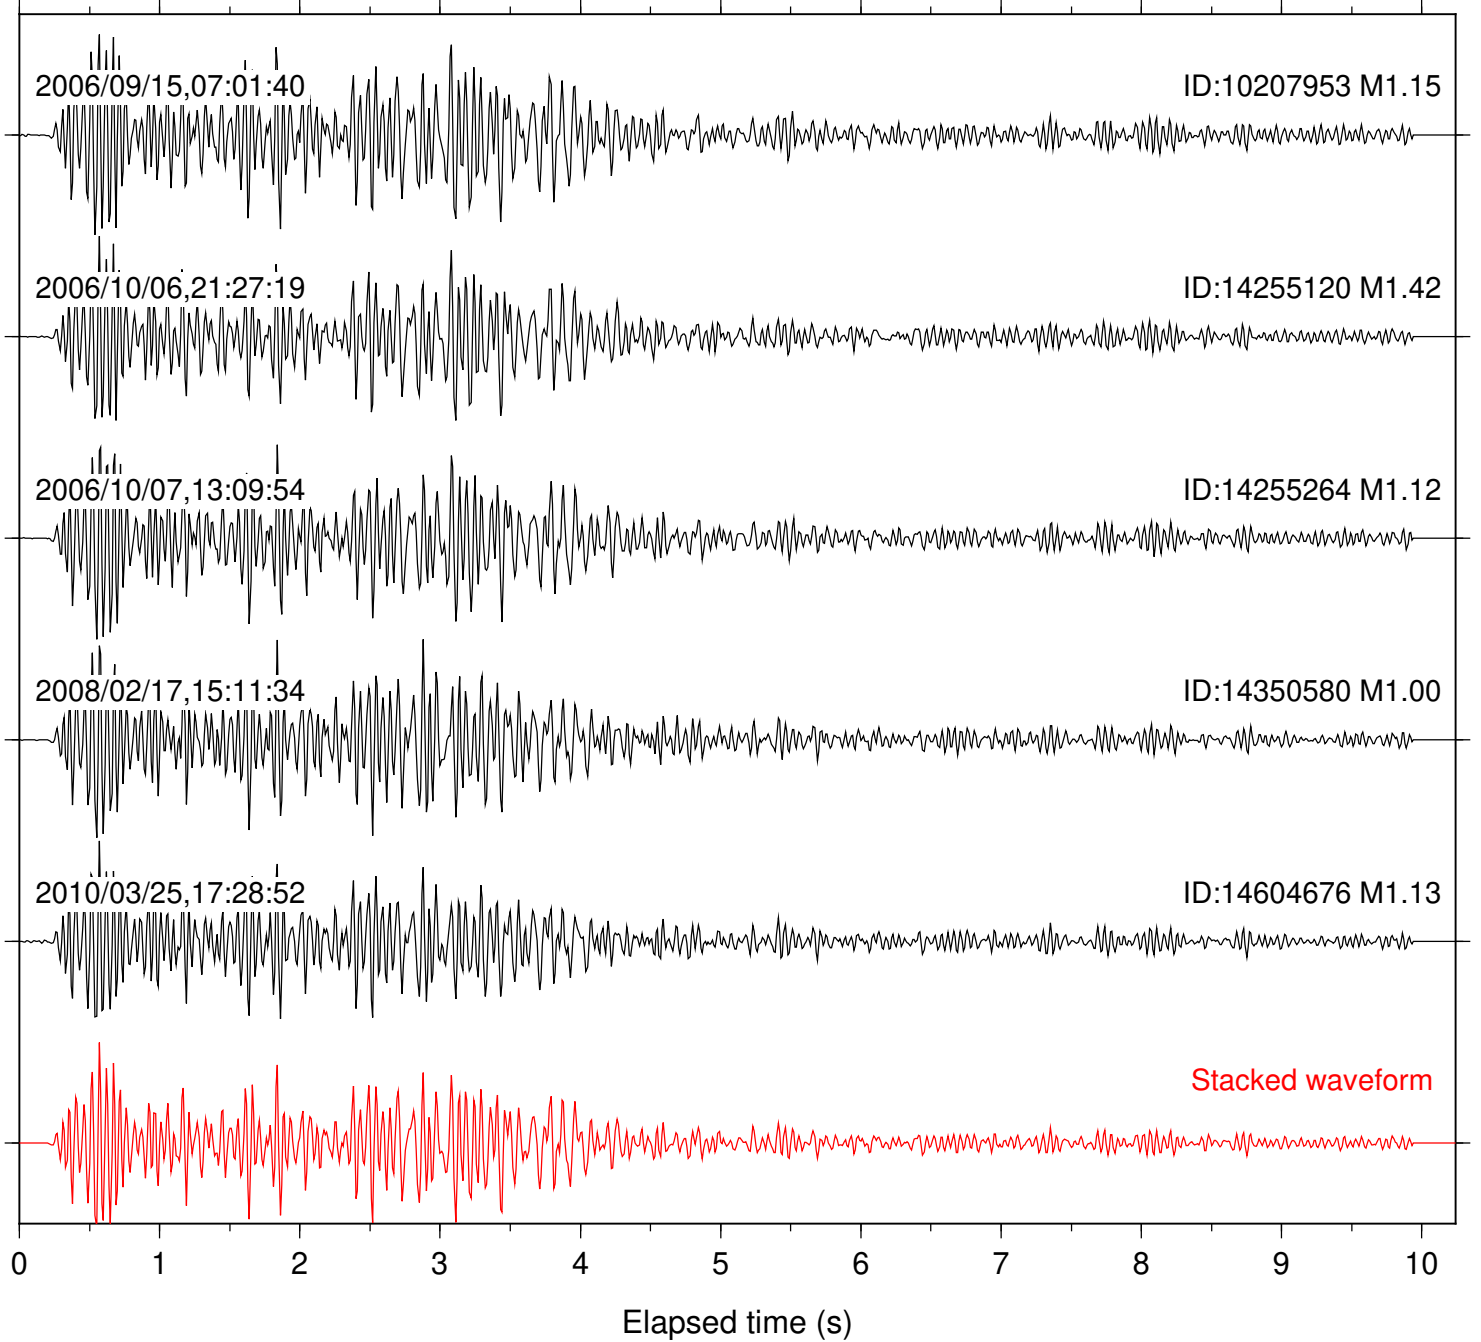

Station: FRD Com: HHZ

Focal depth: 8.00 km

Station: KNW Com: HHZ

Focal depth: 8.00 km

Station: LVA2 Com: HHZ

Focal depth: 8.00 km

Station: PFO Com: HHZ

Focal depth: 8.00 km

Station: PLM Com: HHZ

Focal depth: 8.00 km

Station: POB2 Com: HHZ

Focal depth: 7.92 km

Station: RDM Com: HHZ

Focal depth: 7.92 km

Station: SND Com: HHZ

Focal depth: 8.00 km

Station: TOR Com: HHZ

Focal depth: 8.00 km

Station: TRO Com: HHZ

Focal depth: 7.92 km

Station: WMC Com: HHZ

Focal depth: 7.92 km

2006/09/15,07:01:40

ID:10207953 M1.15