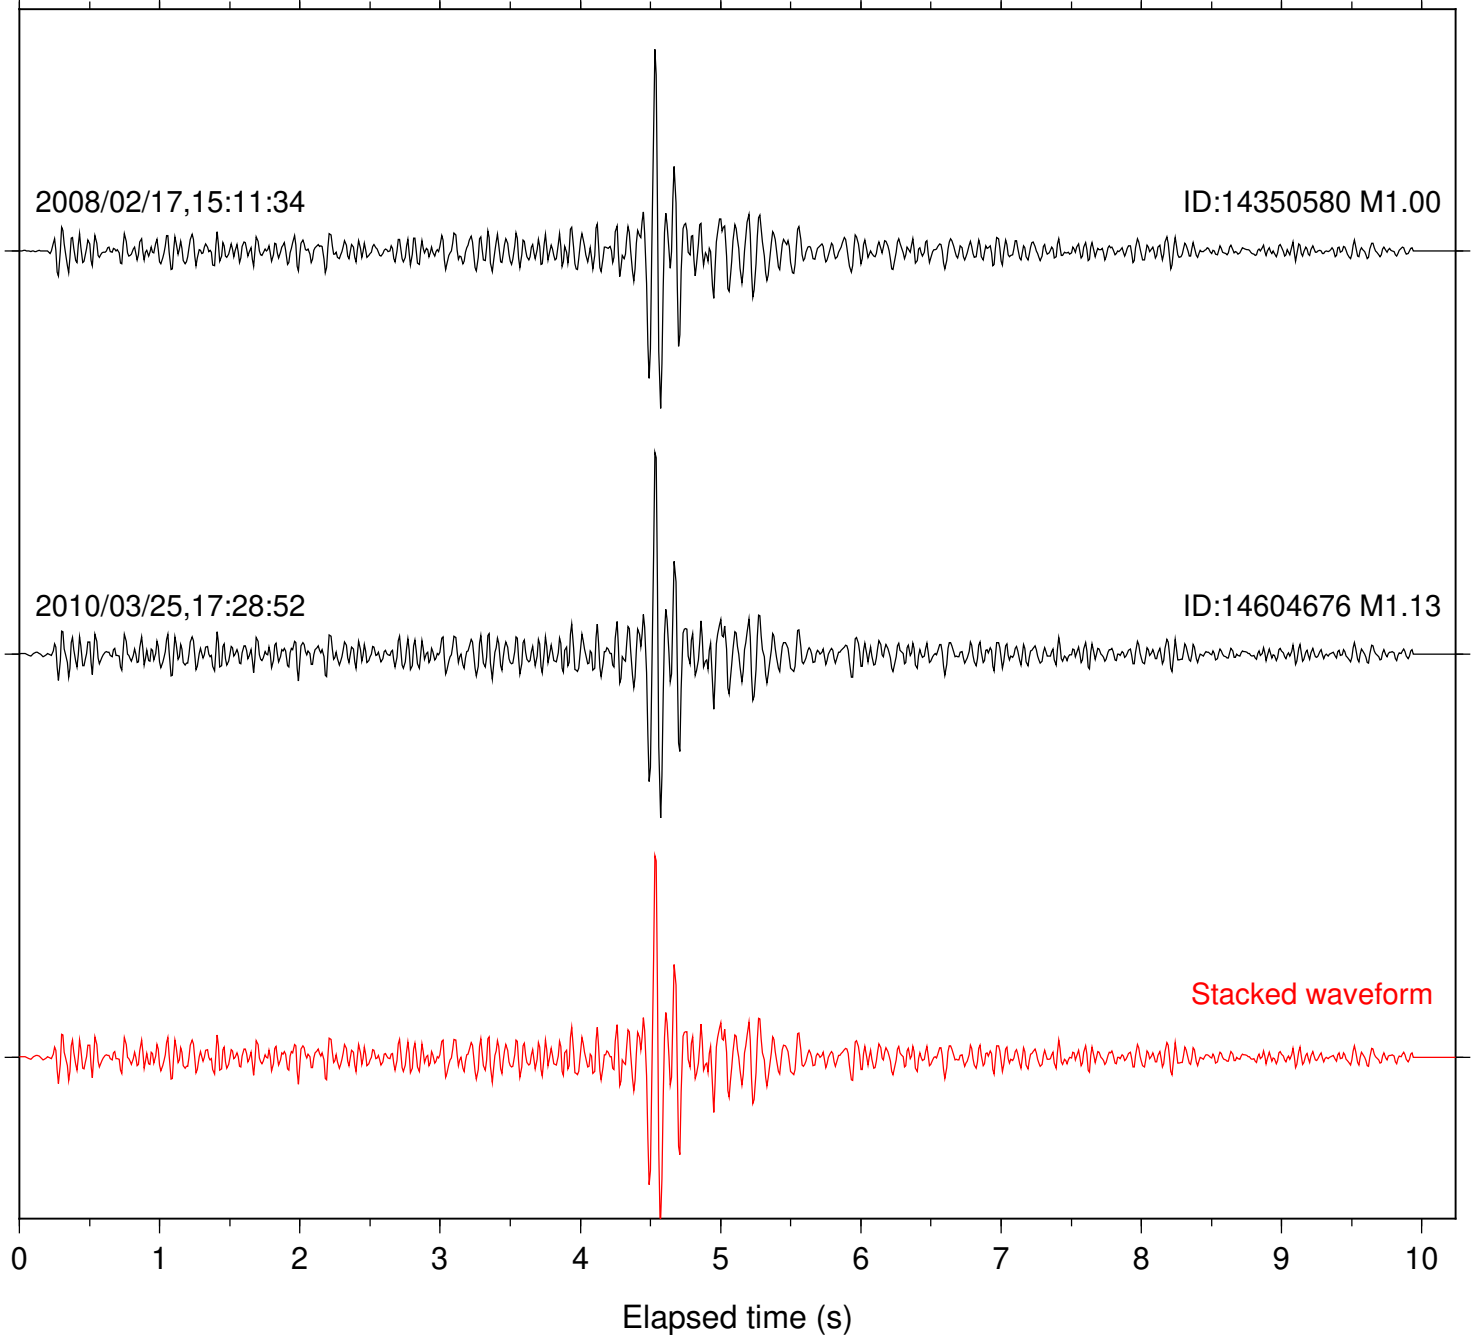

Station: FRD Com: HHZ

Focal depth: 8.00 km

Station: KNW Com: HHZ

Focal depth: 8.00 km

Station: LVA2 Com: HHZ

Focal depth: 8.00 km

Station: PFO Com: HHZ

Focal depth: 8.00 km

Station: PLM Com: HHZ

Focal depth: 8.00 km

Station: POB2 Com: HHZ

Focal depth: 7.92 km

Station: RDM Com: HHZ

Focal depth: 7.92 km

Station: SND Com: HHZ

Focal depth: 8.00 km

Station: TOR Com: HHZ

Focal depth: 8.00 km

Station: TRO Com: HHZ

Focal depth: 7.92 km

Station: WMC Com: HHZ

Focal depth: 7.92 km

2006/09/15,07:01:40

ID:10207953 M1.15