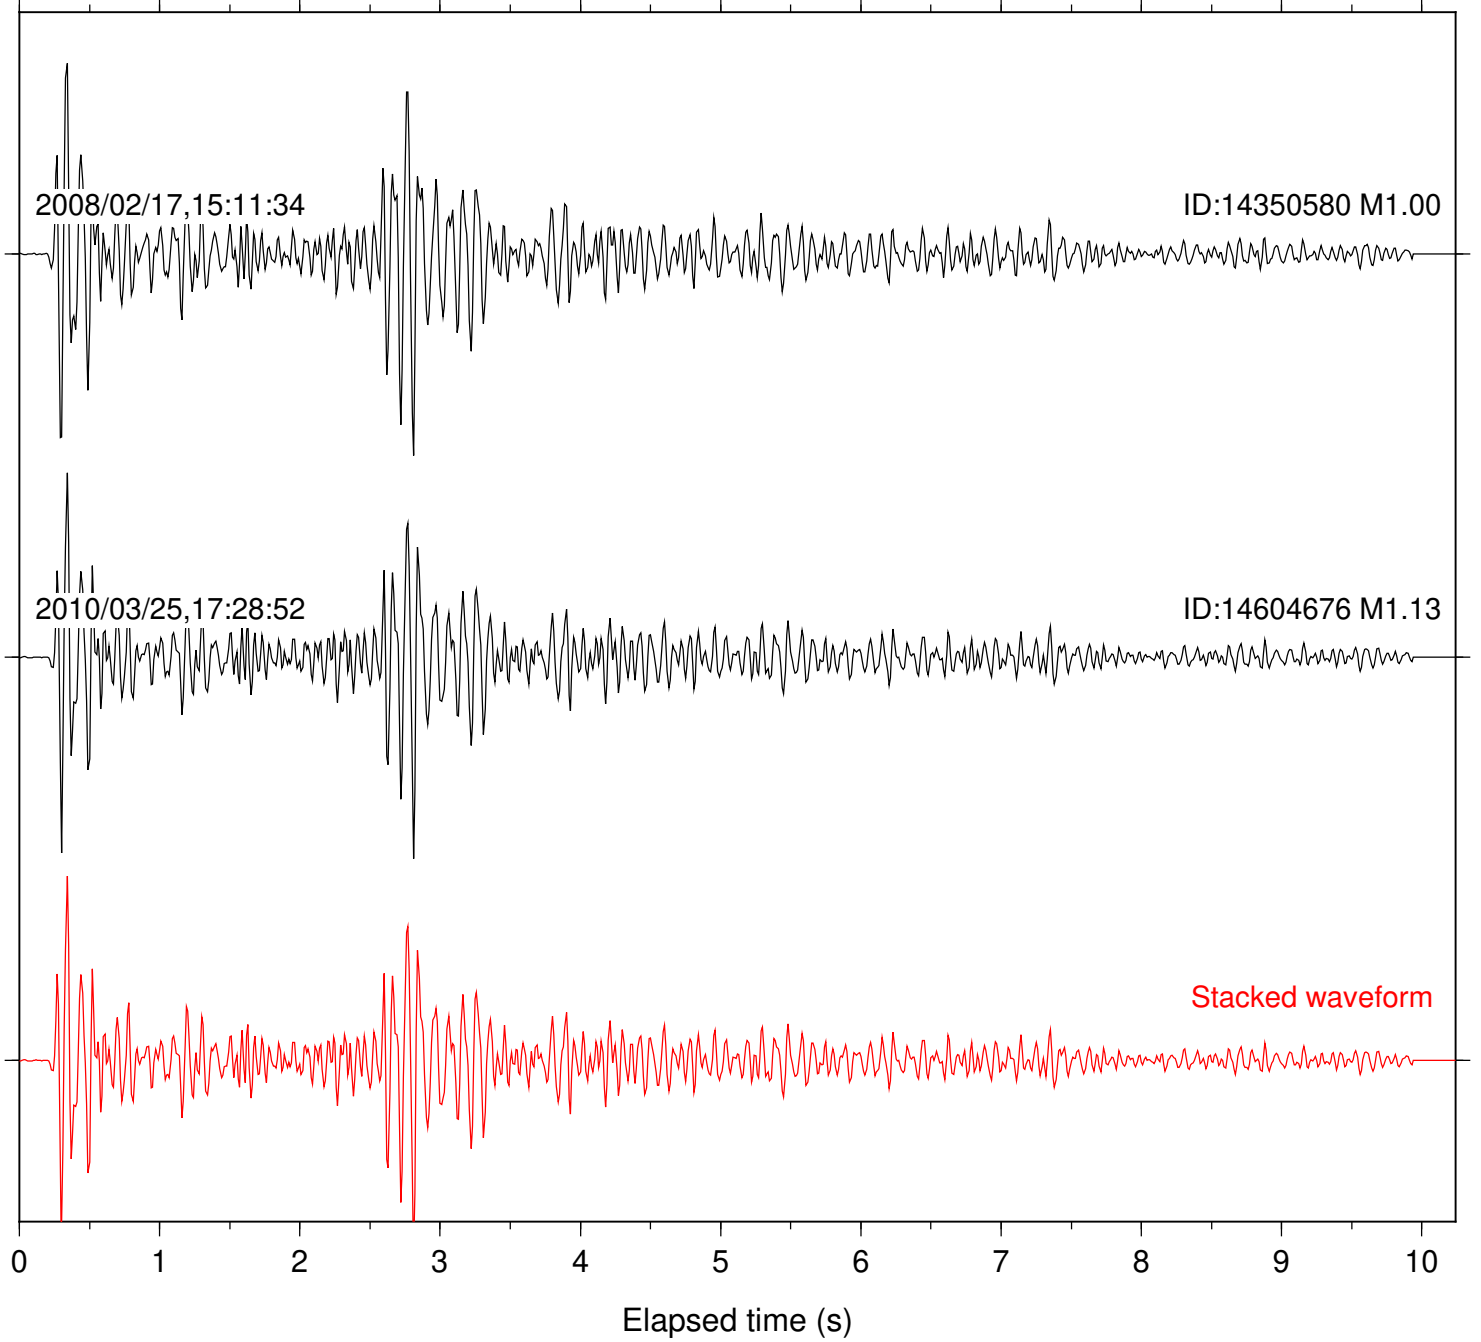

Station: B082 Com: EHZ

Focal depth: 8.00 km

Station: B084 Com: EHZ

Focal depth: 8.00 km

Station: B086 Com: EHZ

Focal depth: 8.00 km

2008/02/17,15:11:34

ID:14350580 M1.00

2010/03/25,17:28:52

ID:14604676 M1.13

Stacked waveform

0 1 2 3 4 5 6 7 8 9 10
Elapsed time (s)

Station: B087 Com: EHZ

Focal depth: 8.00 km

2008/02/17,15:11:34

ID:14350580 M1.00

Station: FRD Com: HHZ

Focal depth: 8.00 km

Station: KNW Com: HHZ

Focal depth: 8.00 km

Station: LVA2 Com: HHZ

Focal depth: 8.00 km

Station: PFO Com: HHZ

Focal depth: 8.00 km

Station: TOR Com: HHZ

Focal depth: 8.00 km

Station: TRO Com: HHZ

Focal depth: 7.92 km

Station: WMC Com: HHZ

Focal depth: 7.92 km

2006/09/15,07:01:40

ID:10207953 M1.15