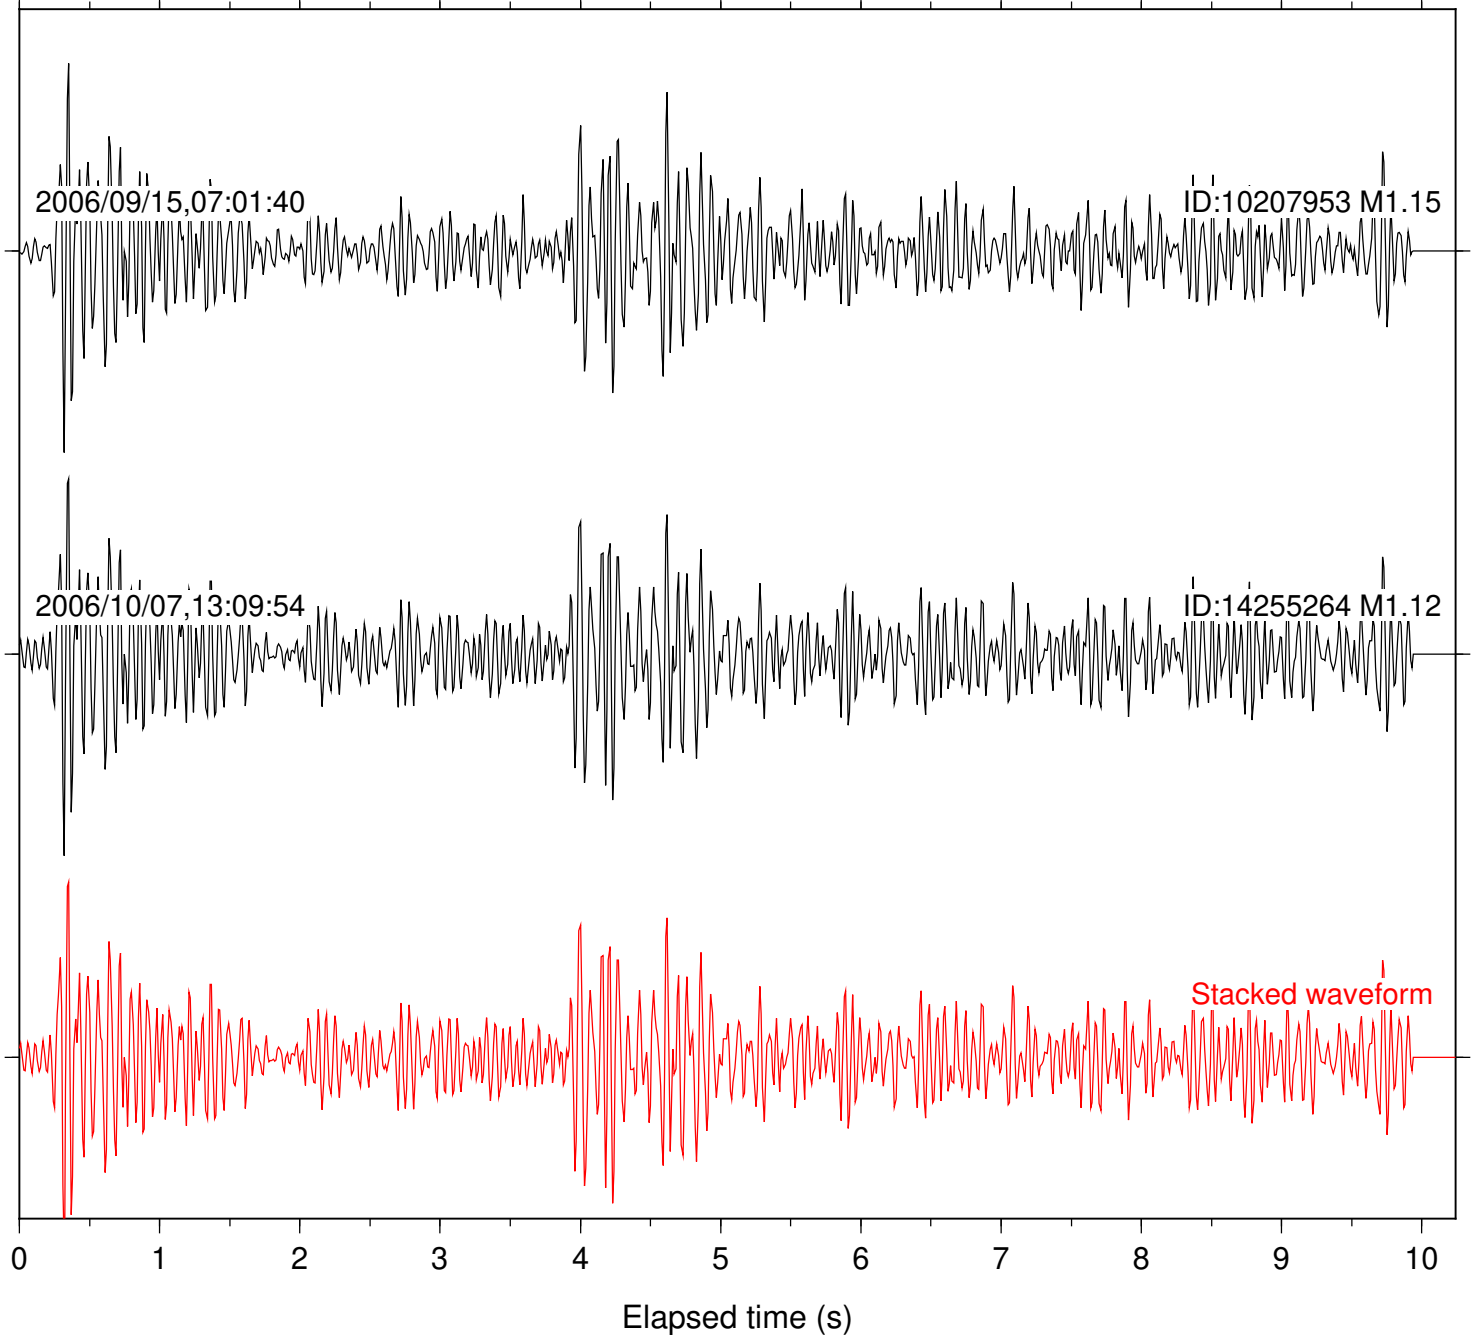

Station: FRD Com: HHZ

Focal depth: 8.00 km

Station: KNW Com: HHZ

Focal depth: 8.00 km

Station: LVA2 Com: HHZ

Focal depth: 8.00 km

Station: PFO Com: HHZ

Focal depth: 8.00 km

Station: PLM Com: HHZ

Focal depth: 8.00 km

Station: POB2 Com: HHZ

Focal depth: 7.92 km

Station: RDM Com: HHZ

Focal depth: 7.92 km

Station: SND Com: HHZ

Focal depth: 8.00 km

Station: TOR Com: HHZ

Focal depth: 8.00 km

Station: TRO Com: HHZ

Focal depth: 7.92 km

Station: WMC Com: HHZ

Focal depth: 7.92 km

2006/09/15,07:01:40

ID:10207953 M1.15