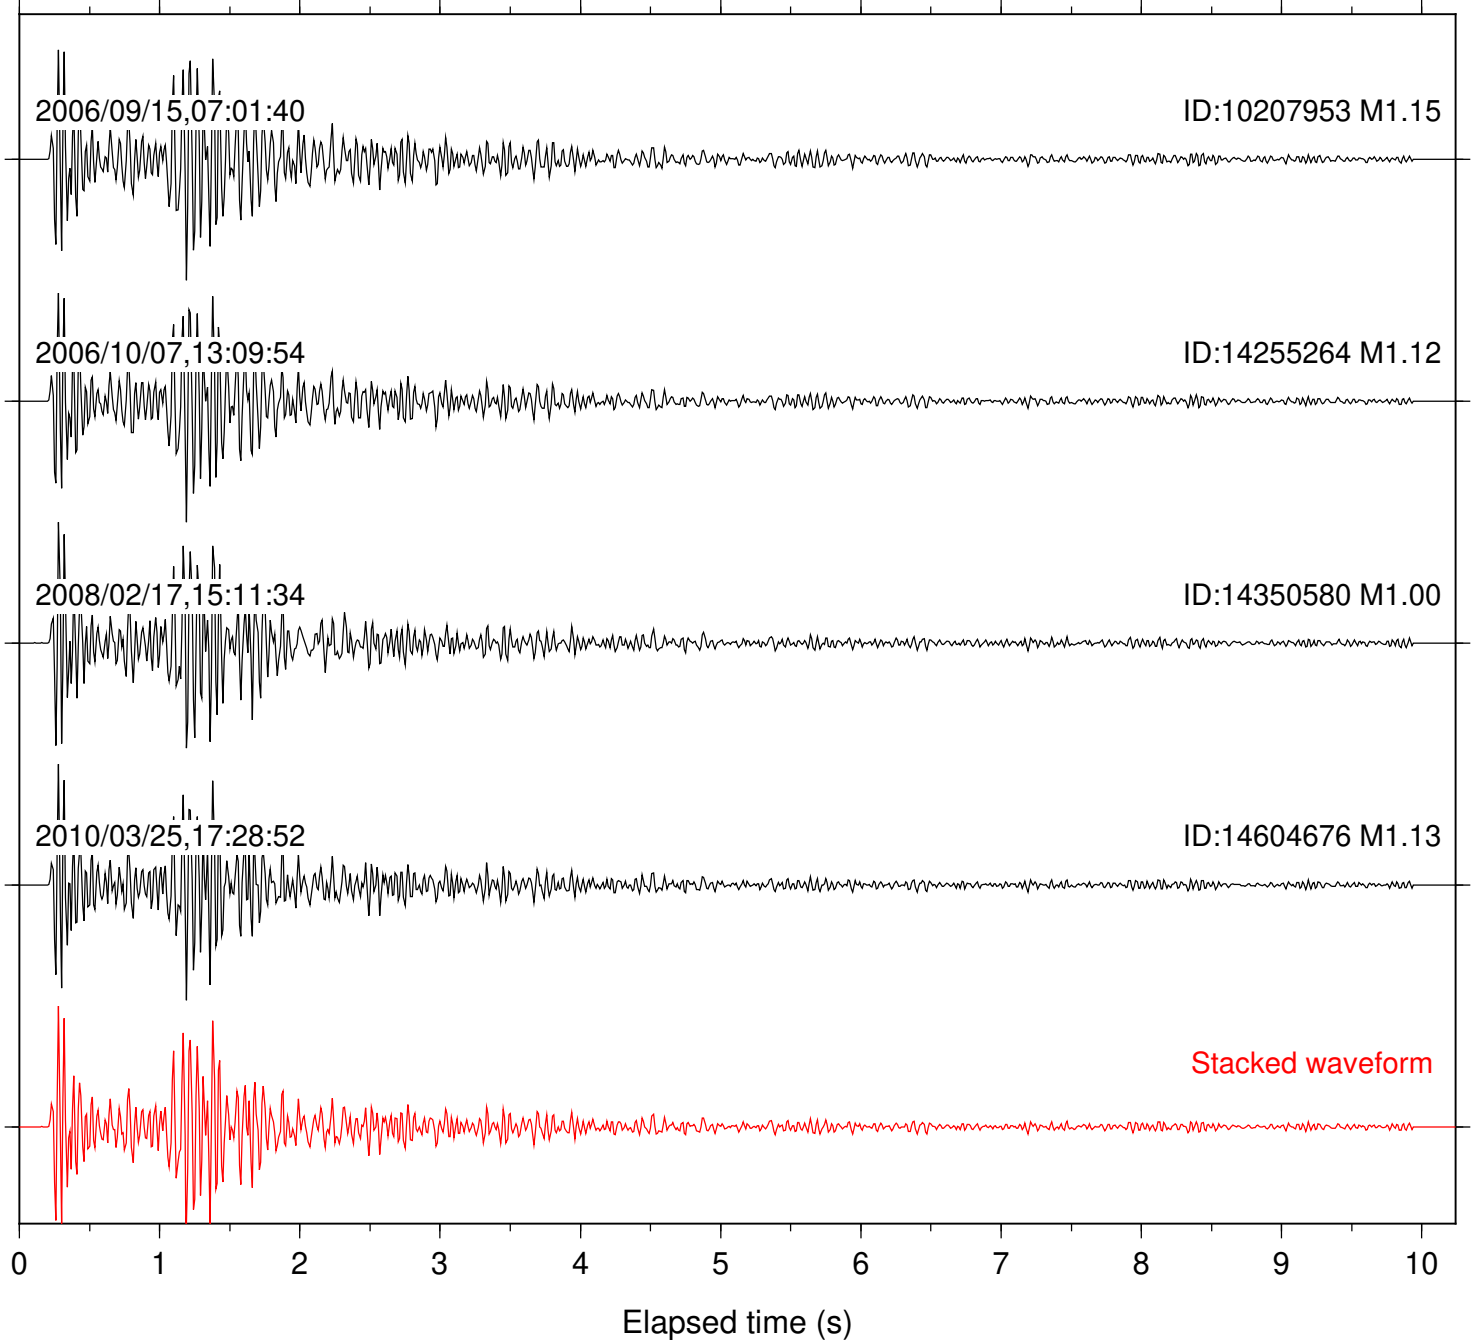

2010/03/25,17:28:52

ID:14604676 M1.13

Stacked waveform

0 1 2 3 4 5 6 7 8 9 10
Elapsed time (s)

Station: BZN Com: HHZ

Focal depth: 7.92 km

Station: CRY Com: HHZ

Focal depth: 8.00 km

Station: FRD Com: HHZ

Focal depth: 8.00 km

Station: KNW Com: HHZ

Focal depth: 8.00 km

Station: LVA2 Com: HHZ

Focal depth: 8.00 km

Station: PFO Com: HHZ

Focal depth: 8.00 km

Station: PLM Com: HHZ

Focal depth: 8.00 km

Station: POB2 Com: HHZ

Focal depth: 7.92 km

Station: RDM Com: HHZ

Focal depth: 7.92 km

Station: SND Com: HHZ

Focal depth: 8.00 km