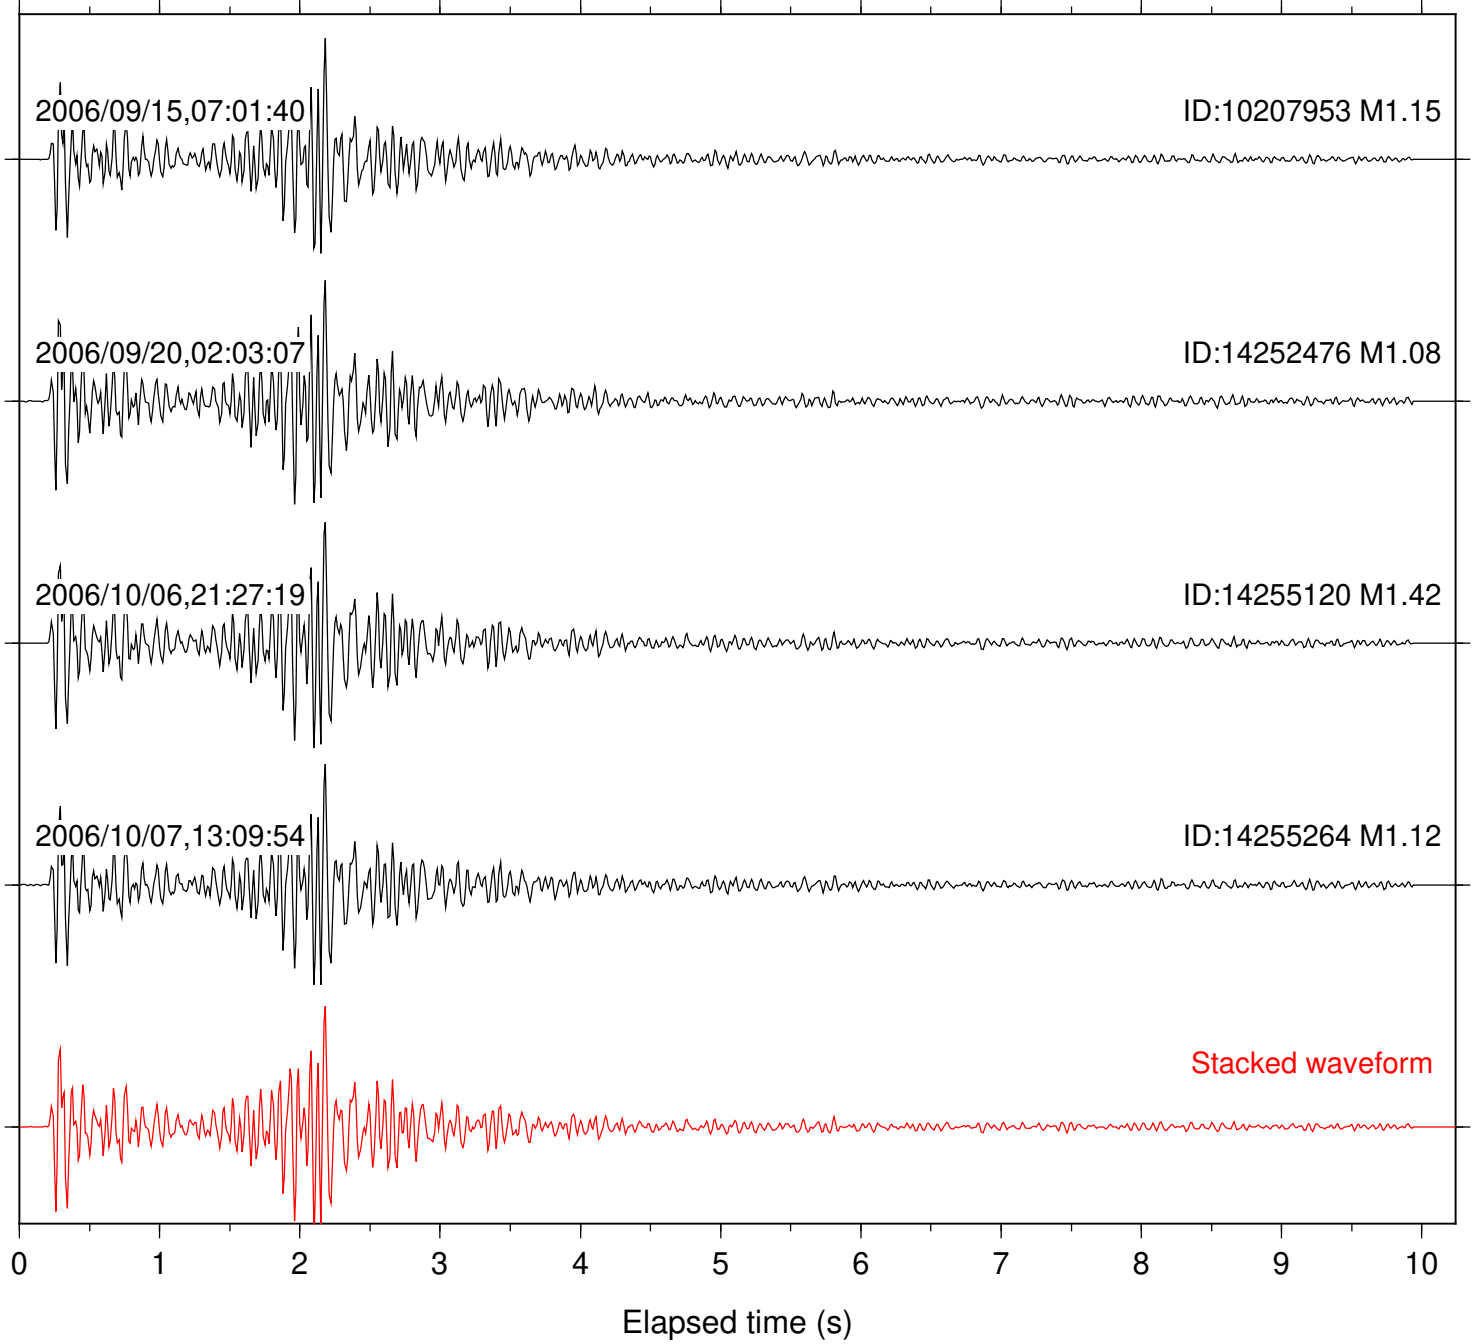

2010/03/25,17:28:52

ID:14604676 M1.13

Stacked waveform

0 1 2 3 4 5 6 7 8 9 10
Elapsed time (s)

Station: BZN Com: HHZ

Focal depth: 7.92 km

Station: CRY Com: HHZ

Focal depth: 8.00 km

Station: FRD Com: HHZ

Focal depth: 8.00 km

Station: KNW Com: HHZ

Focal depth: 8.00 km

Station: LVA2 Com: HHZ

Focal depth: 8.00 km

Station: PFO Com: HHZ

Focal depth: 8.00 km

Station: PLM Com: HHZ

Focal depth: 8.00 km

Station: POB2 Com: HHZ

Focal depth: 7.92 km

Station: RDM Com: HHZ

Focal depth: 7.92 km

Station: SND Com: HHZ

Focal depth: 8.00 km

Station: TOR Com: HHZ

Focal depth: 8.00 km

Station: TRO Com: HHZ

Focal depth: 7.92 km

Station: WMC Com: HHZ

Focal depth: 7.92 km

2006/09/15,07:01:40

ID:10207953 M1.15