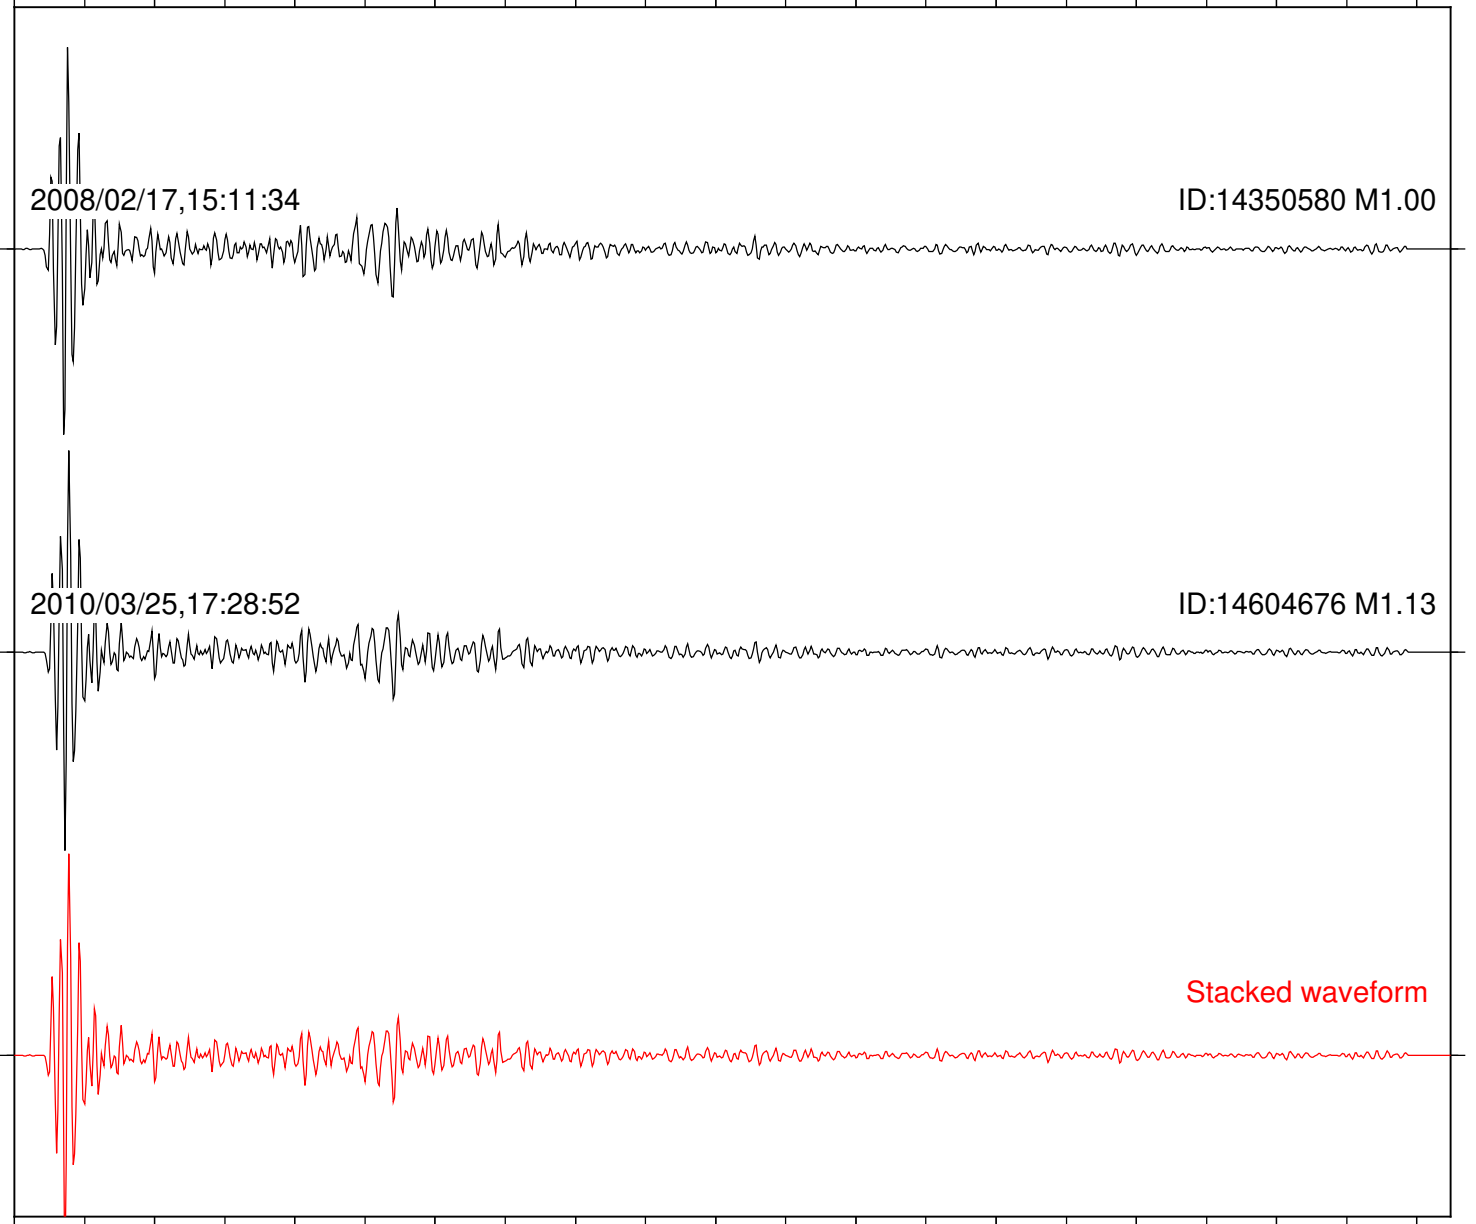

2010/03/25,17:28:52

ID:14604676 M1.13

Stacked waveform

0 1 2 3 4 5 6 7 8 9 10
Elapsed time (s)

Station: B088 Com: EHZ

Focal depth: 8.00 km

2008/02/17,15:11:34

ID:14350580 M1.00

2010/03/25,17:28:52

ID:14604676 M1.13

Stacked waveform

0 1 2 3 4 5 6 7 8 9 10
Elapsed time (s)

Station: BZN Com: HHZ

Focal depth: 7.92 km

Station: CRY Com: HHZ

Focal depth: 8.00 km

Station: FRD Com: HHZ

Focal depth: 8.00 km

Station: KNW Com: HHZ

Focal depth: 8.00 km

Station: LVA2 Com: HHZ

Focal depth: 8.00 km

Station: PFO Com: HHZ

Focal depth: 8.00 km

Station: PLM Com: HHZ

Focal depth: 8.00 km

Station: POB2 Com: HHZ

Focal depth: 7.92 km

Station: RDM Com: HHZ

Focal depth: 7.92 km

Station: SND Com: HHZ

Focal depth: 8.00 km