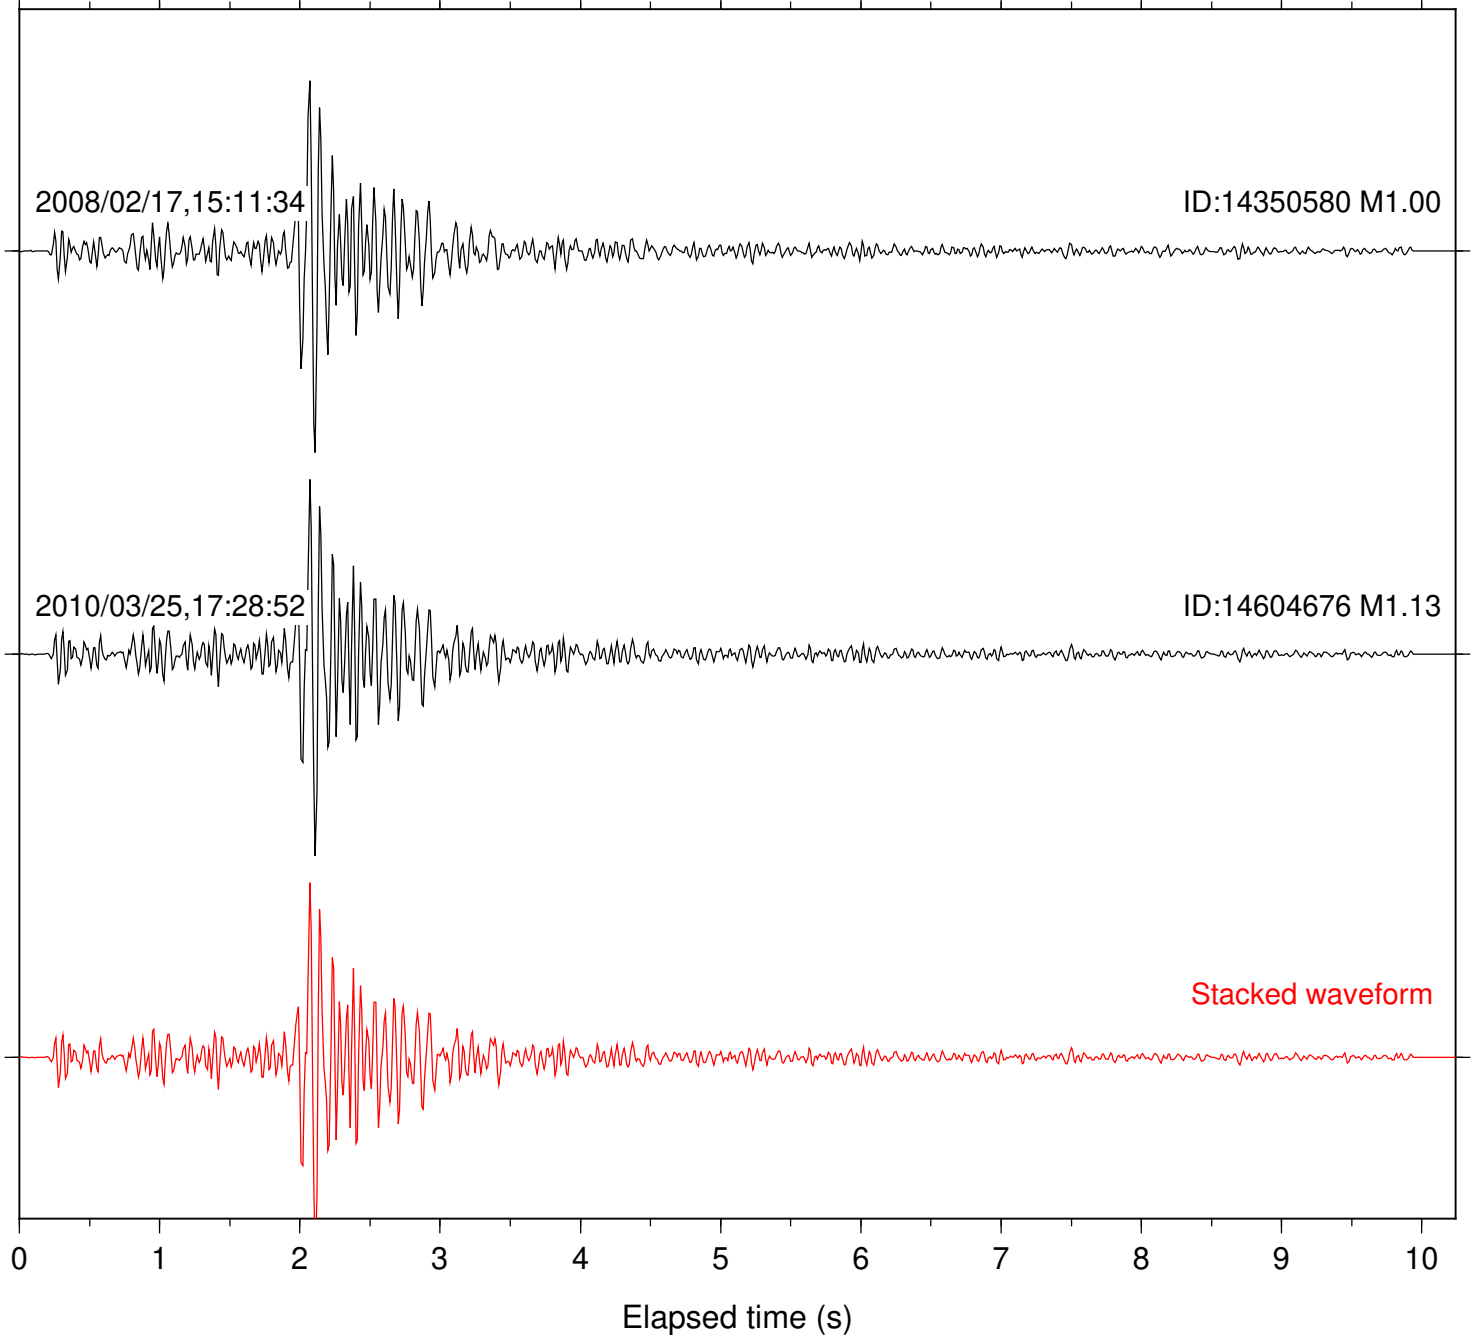

Station: B082 Com: EHZ

Focal depth: 8.00 km

Station: B084 Com: EHZ

Focal depth: 8.00 km

Station: B086 Com: EHZ

Focal depth: 8.00 km

2008/02/17,15:11:34

ID:14350580 M1.00

2010/03/25,17:28:52

ID:14604676 M1.13

Stacked waveform

0 1 2 3 4 5 6 7 8 9 10
Elapsed time (s)

Station: B087 Com: EHZ

Focal depth: 8.00 km

2008/02/17,15:11:34

ID:14350580 M1.00

Station: FRD Com: HHZ

Focal depth: 8.00 km

Station: KNW Com: HHZ

Focal depth: 8.00 km

Station: LVA2 Com: HHZ

Focal depth: 8.00 km

Station: PFO Com: HHZ

Focal depth: 8.00 km

Station: TOR Com: HHZ

Focal depth: 8.00 km

Station: TRO Com: HHZ

Focal depth: 7.92 km

Station: WMC Com: HHZ

Focal depth: 7.92 km

2006/09/15,07:01:40

ID:10207953 M1.15