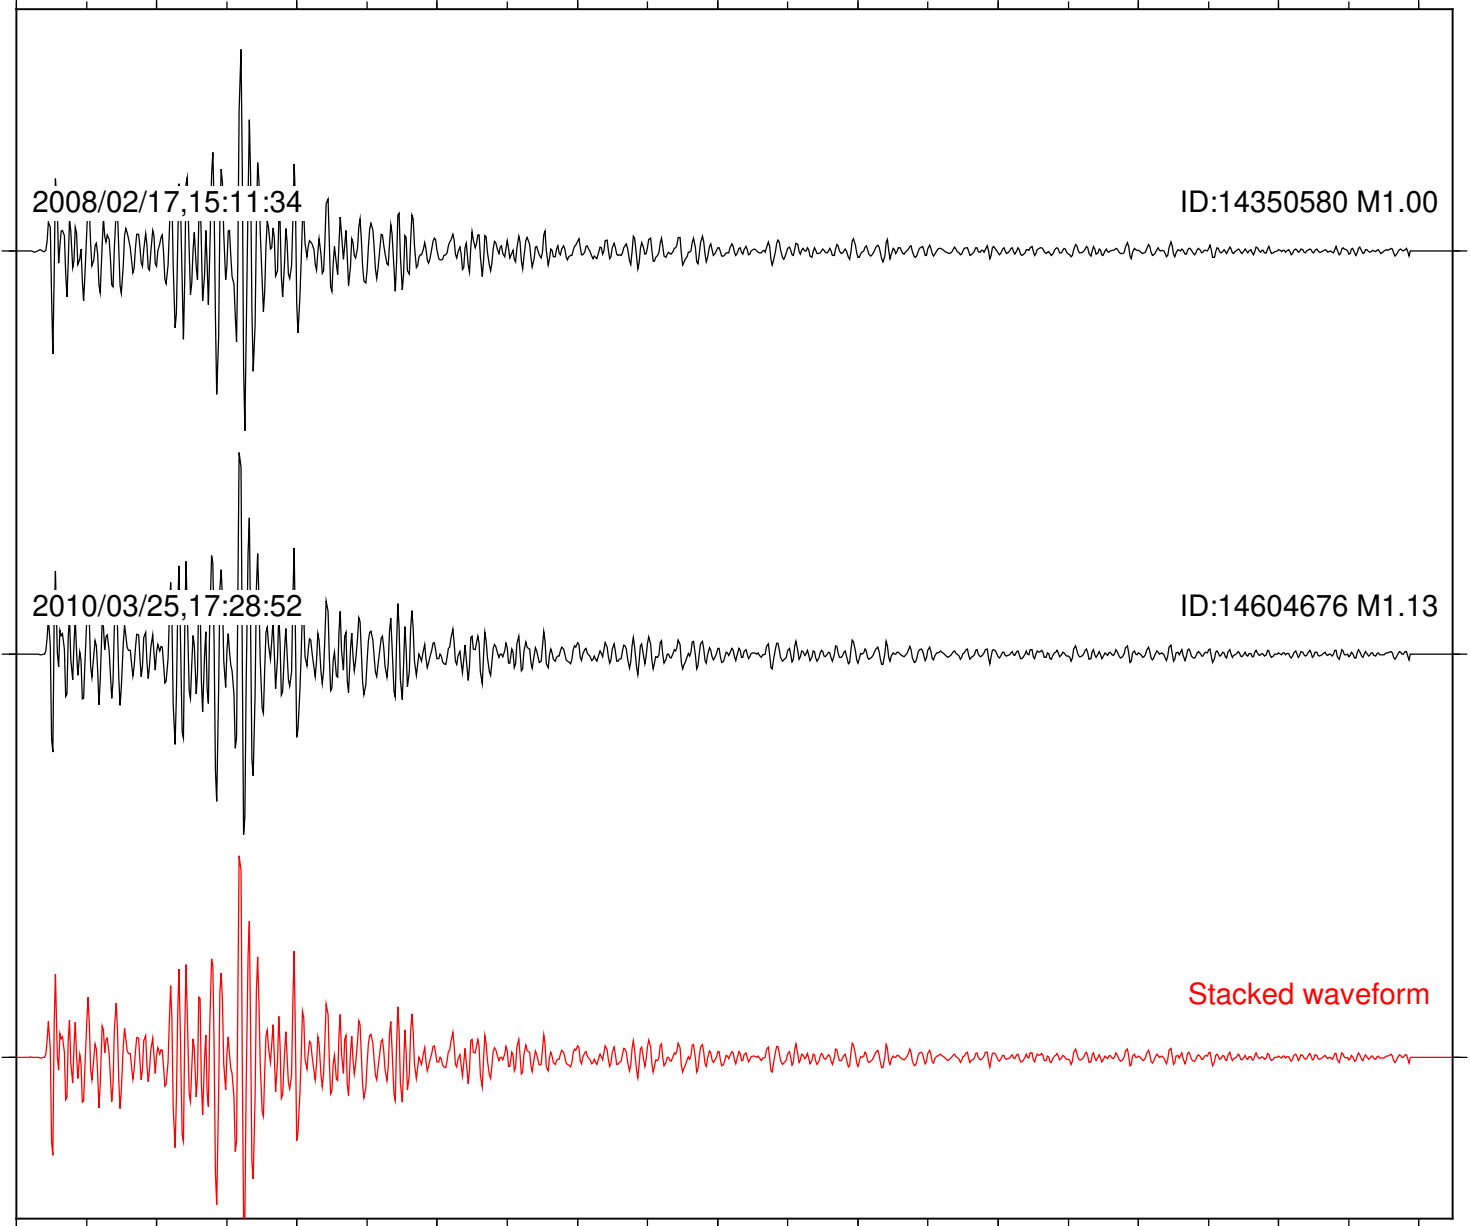

Station: B087 Com: EHZ

Focal depth: 8.00 km

2008/02/17,15:11:34

ID:14350580 M1.00

2010/03/25,17:28:52

ID:14604676 M1.13

Stacked waveform

0 1 2 3 4 5 6 7 8 9 10
Elapsed time (s)