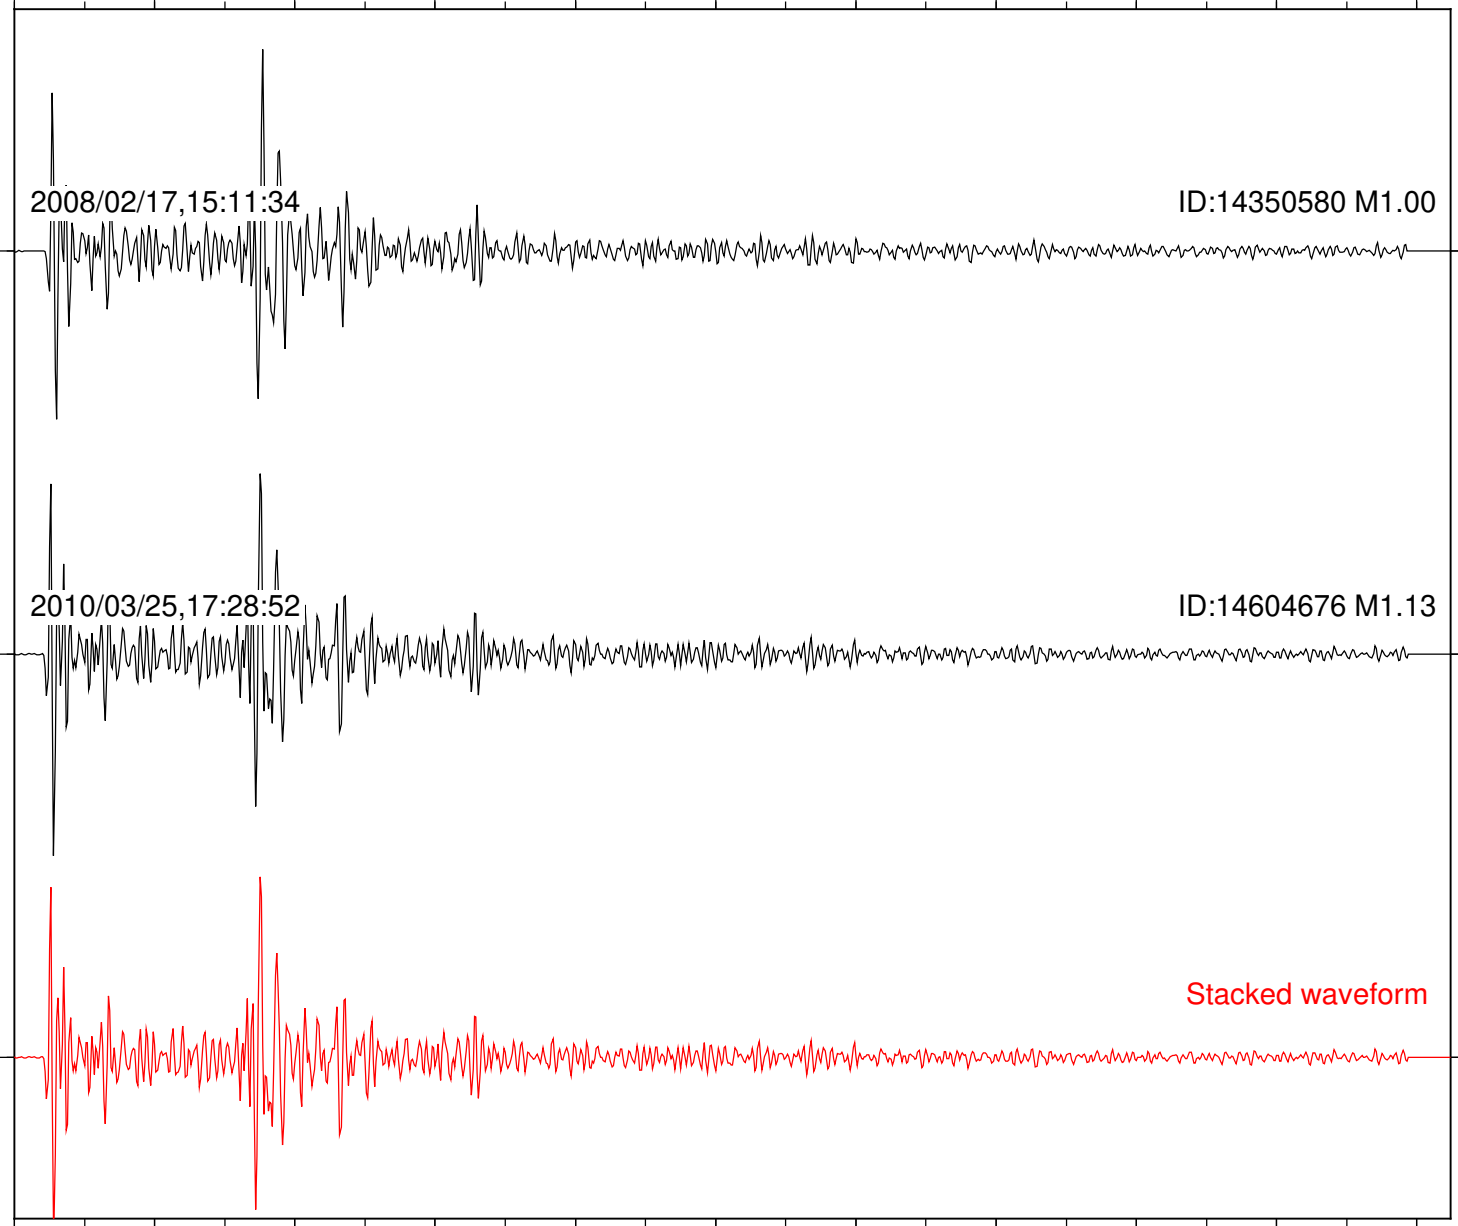

Station: B082 Com: EHZ

Focal depth: 8.00 km

Station: B084 Com: EHZ

Focal depth: 8.00 km

Station: B086 Com: EHZ

Focal depth: 8.00 km

2008/02/17,15:11:34

ID:14350580 M1.00

2010/03/25,17:28:52

ID:14604676 M1.13

Stacked waveform

0 1 2 3 4 5 6 7 8 9 10
Elapsed time (s)

Station: B087 Com: EHZ

Focal depth: 8.00 km

2008/02/17,15:11:34

ID:14350580 M1.00

Station: TOR Com: HHZ

Focal depth: 8.00 km

Station: TRO Com: HHZ

Focal depth: 7.92 km

Station: WMC Com: HHZ

Focal depth: 7.92 km

2006/09/15,07:01:40

ID:10207953 M1.15