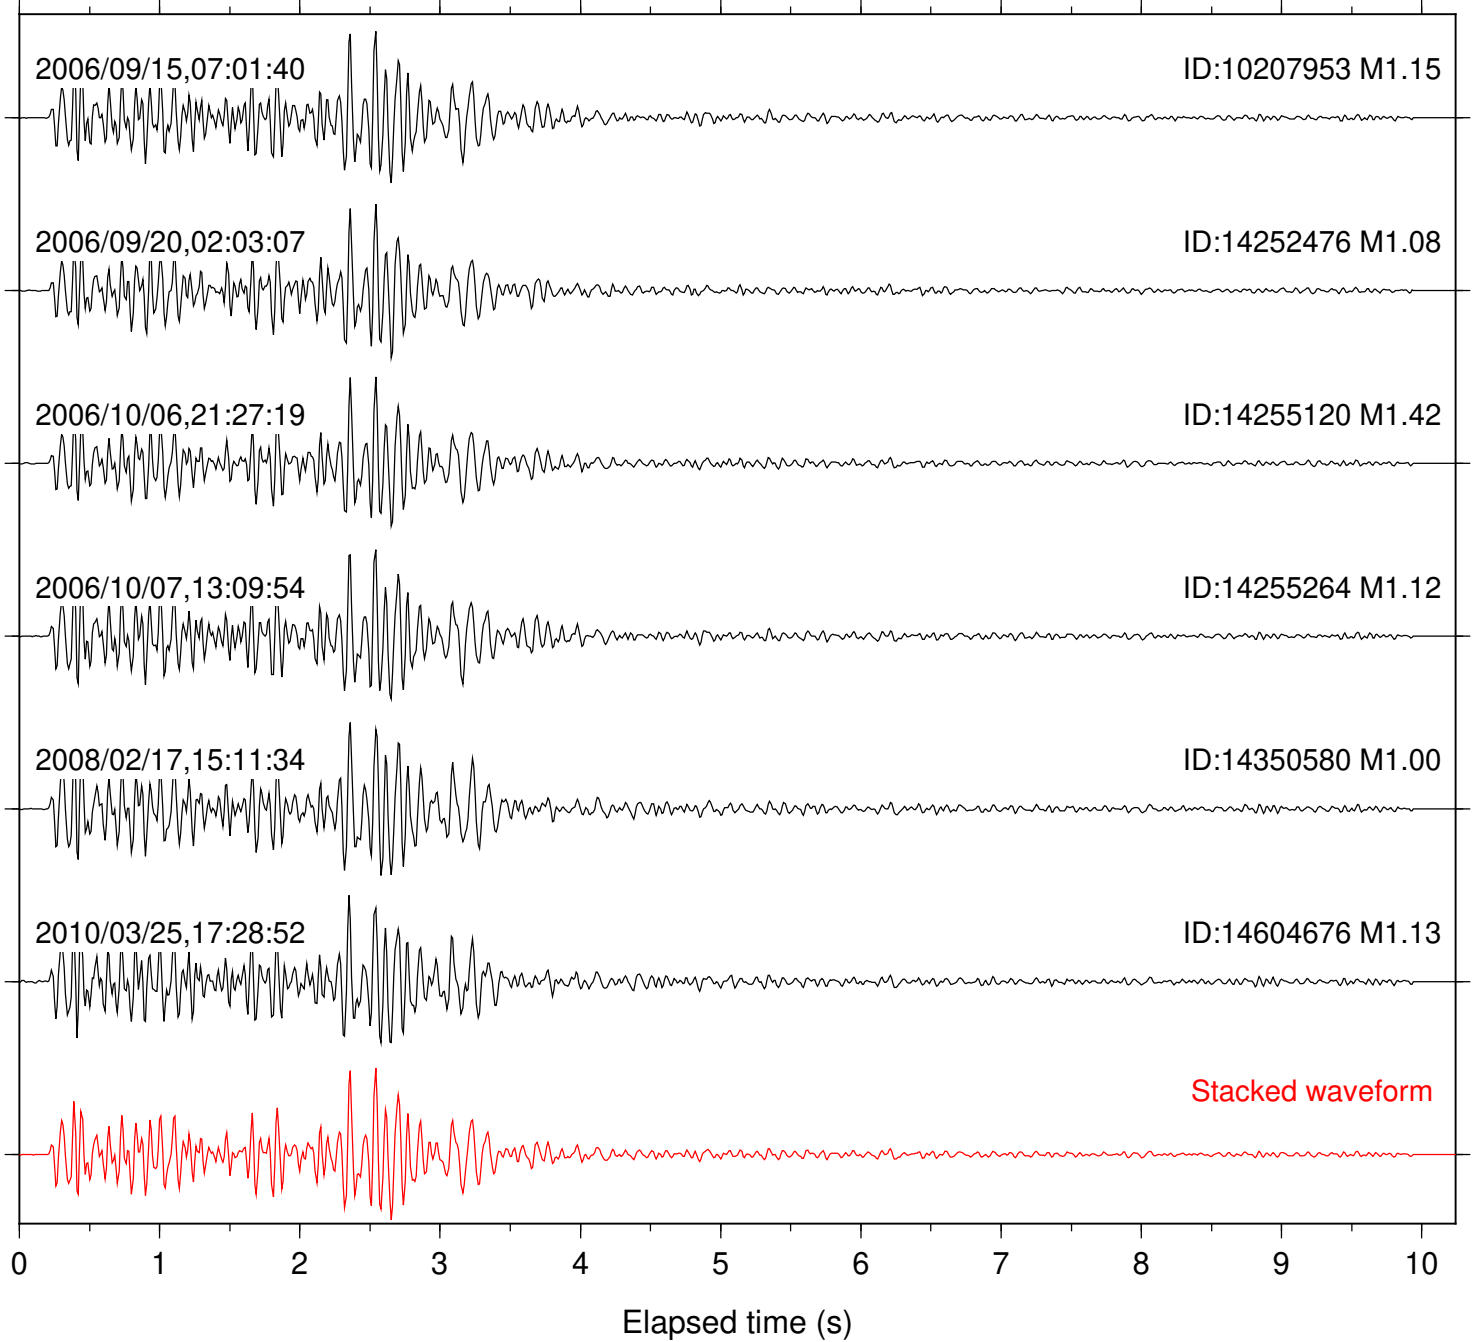

Station: FRD Com: HHZ

Focal depth: 8.00 km

Station: KNW Com: HHZ

Focal depth: 8.00 km

Station: LVA2 Com: HHZ

Focal depth: 8.00 km

Station: PFO Com: HHZ

Focal depth: 8.00 km

Station: PLM Com: HHZ

Focal depth: 8.00 km

Station: POB2 Com: HHZ

Focal depth: 7.92 km

Station: RDM Com: HHZ

Focal depth: 7.92 km

Station: SND Com: HHZ

Focal depth: 8.00 km

Station: TOR Com: HHZ

Focal depth: 8.00 km

Station: TRO Com: HHZ

Focal depth: 7.92 km

Station: WMC Com: HHZ

Focal depth: 7.92 km

2006/09/15,07:01:40

ID:10207953 M1.15