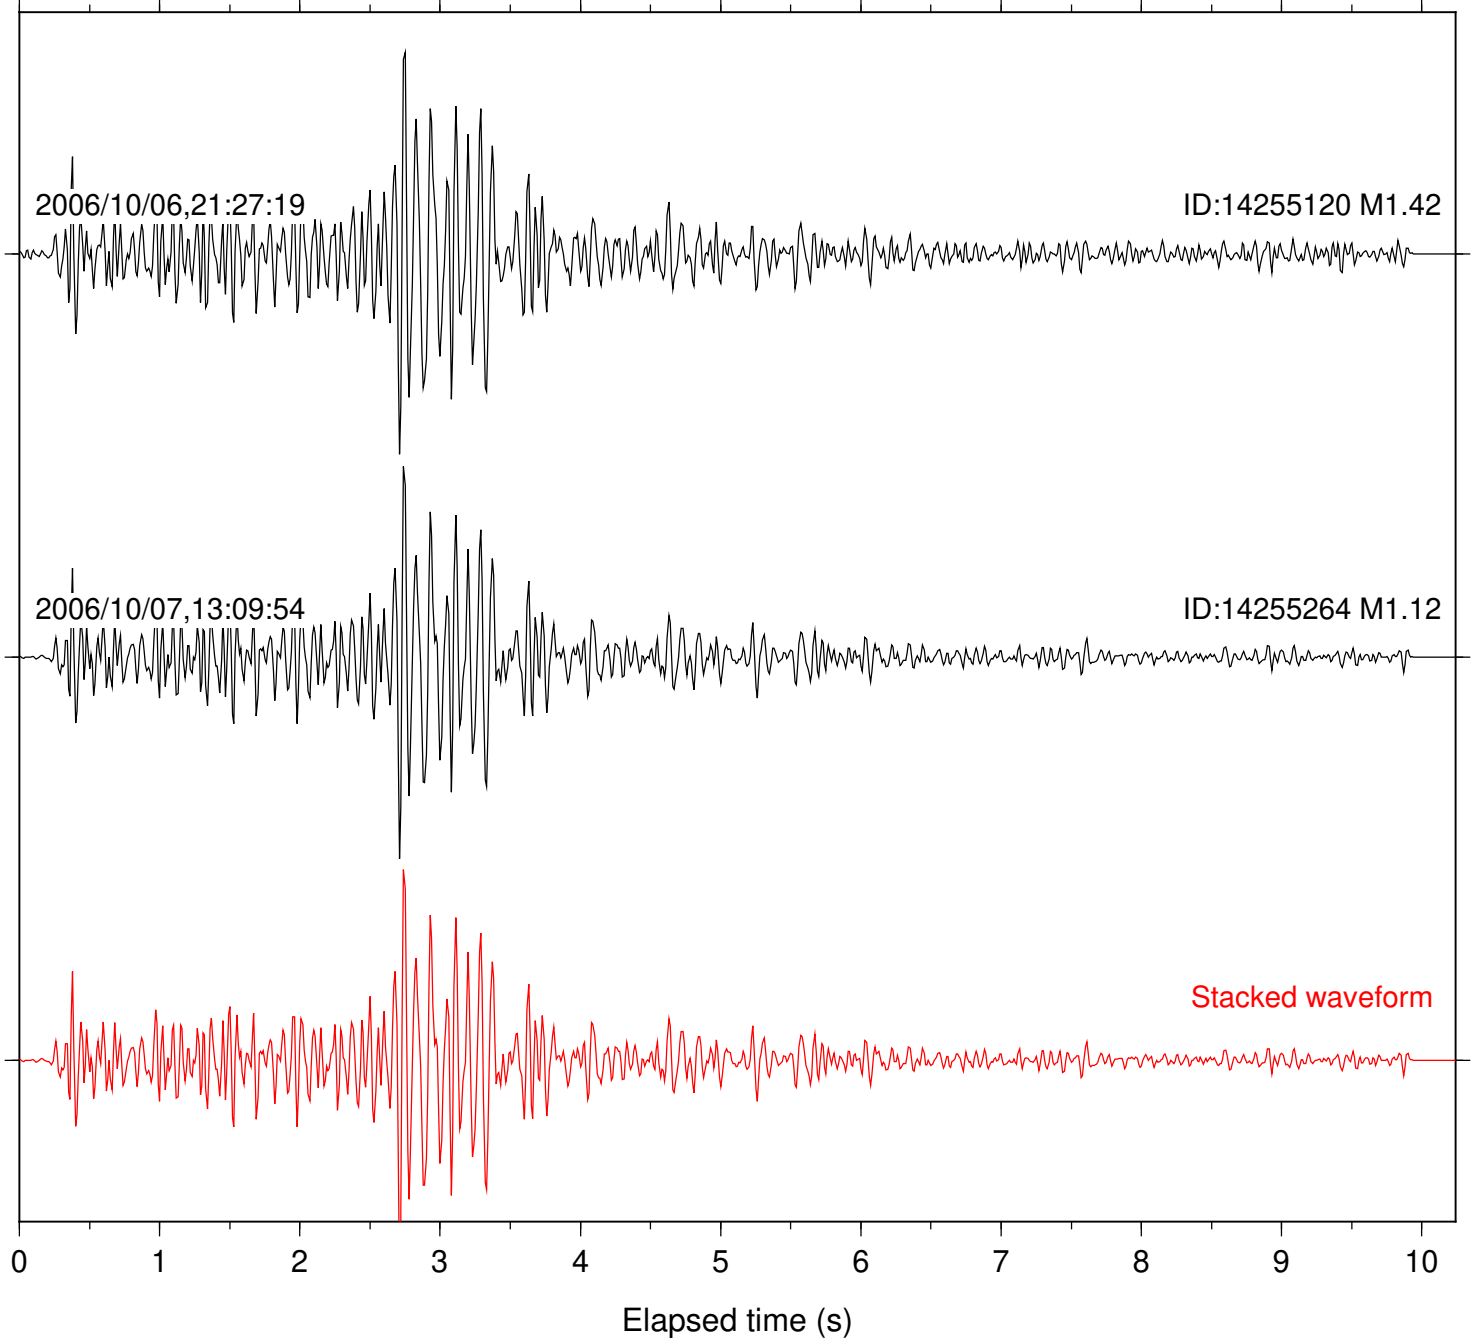

Station: FRD Com: HHZ

Focal depth: 8.00 km

Station: KNW Com: HHZ

Focal depth: 8.00 km

Station: LVA2 Com: HHZ

Focal depth: 8.00 km

Station: PFO Com: HHZ

Focal depth: 8.00 km

Station: PLM Com: HHZ

Focal depth: 8.00 km

Station: POB2 Com: HHZ

Focal depth: 7.92 km

Station: RDM Com: HHZ

Focal depth: 7.92 km

Station: SND Com: HHZ

Focal depth: 8.00 km

Station: TOR Com: HHZ

Focal depth: 8.00 km

Station: TRO Com: HHZ

Focal depth: 7.92 km

Station: WMC Com: HHZ

Focal depth: 7.92 km

2006/09/15,07:01:40

ID:10207953 M1.15