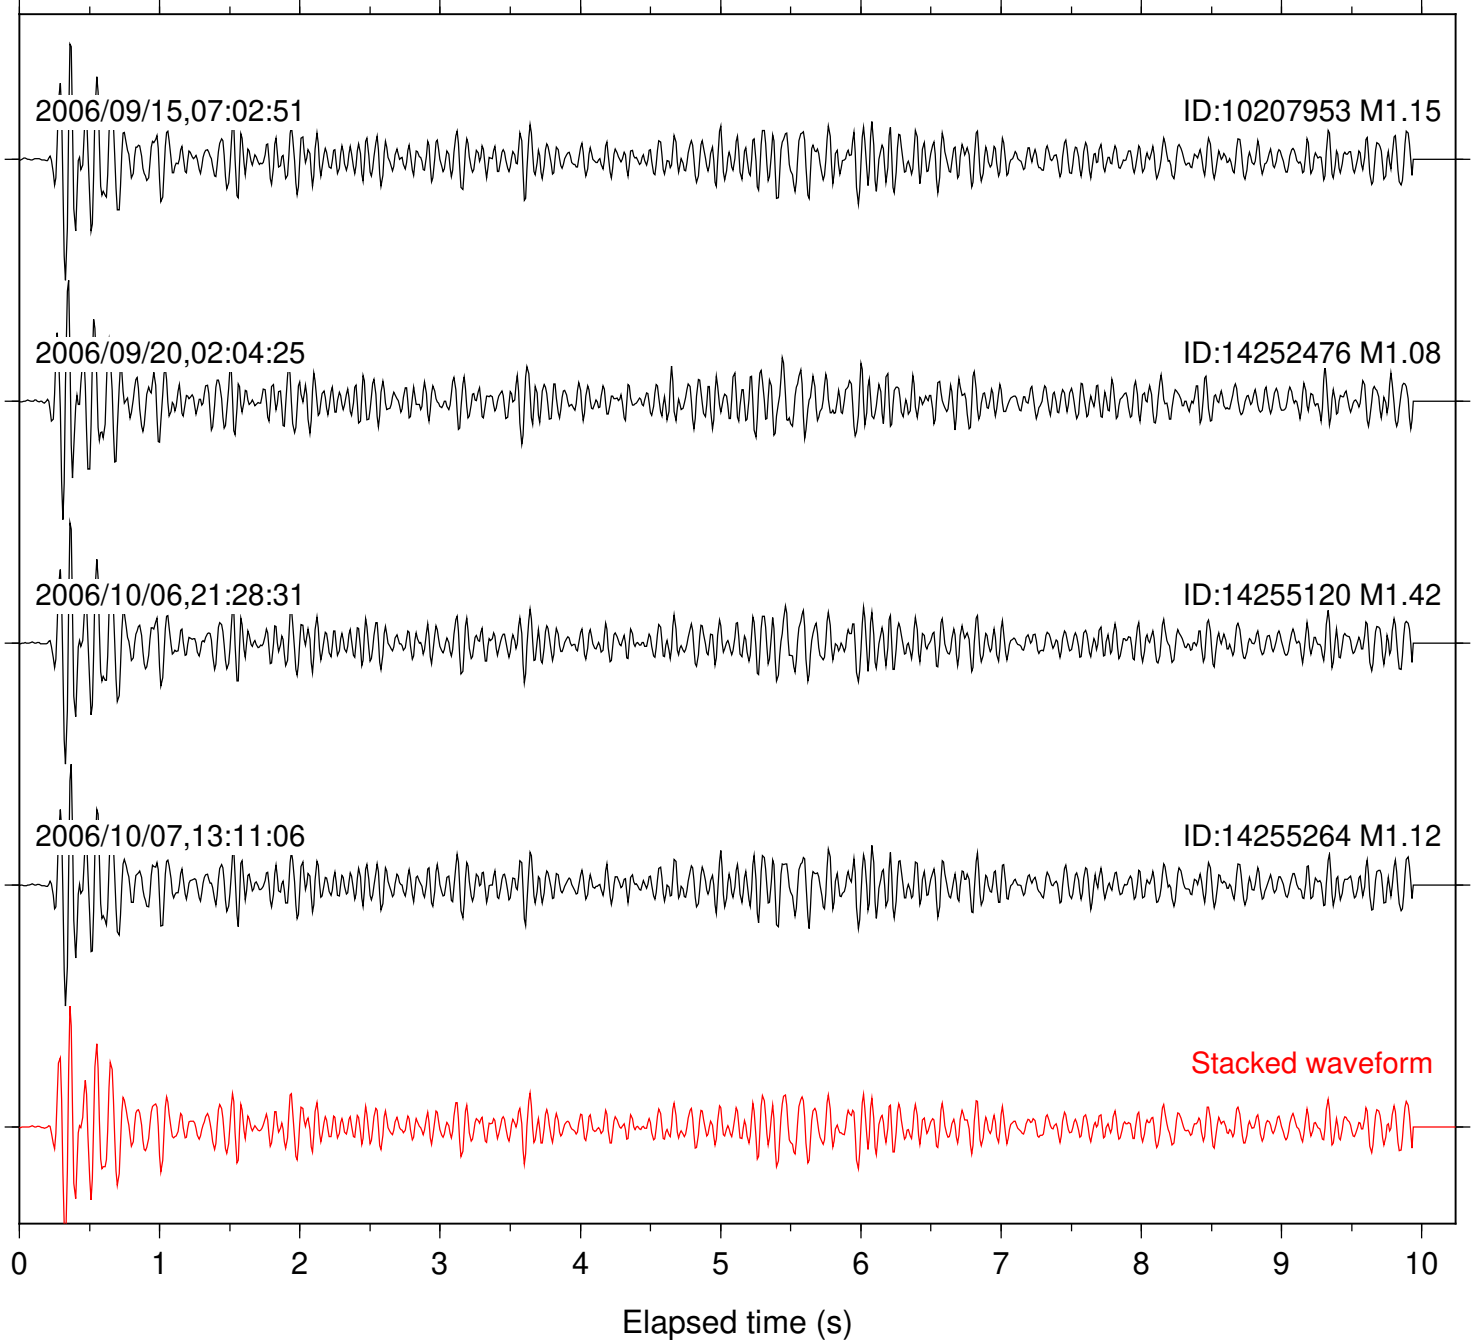

Station: FRD Com: HHZ

Focal depth: 8.00 km

Station: KNW Com: HHZ

Focal depth: 8.00 km

Station: LVA2 Com: HHZ

Focal depth: 8.00 km

Station: PFO Com: HHZ

Focal depth: 8.00 km

Station: PLM Com: HHZ

Focal depth: 8.00 km

Station: POB2 Com: HHZ

Focal depth: 7.92 km

Station: RDM Com: HHZ

Focal depth: 7.92 km

Station: SND Com: HHZ

Focal depth: 8.00 km