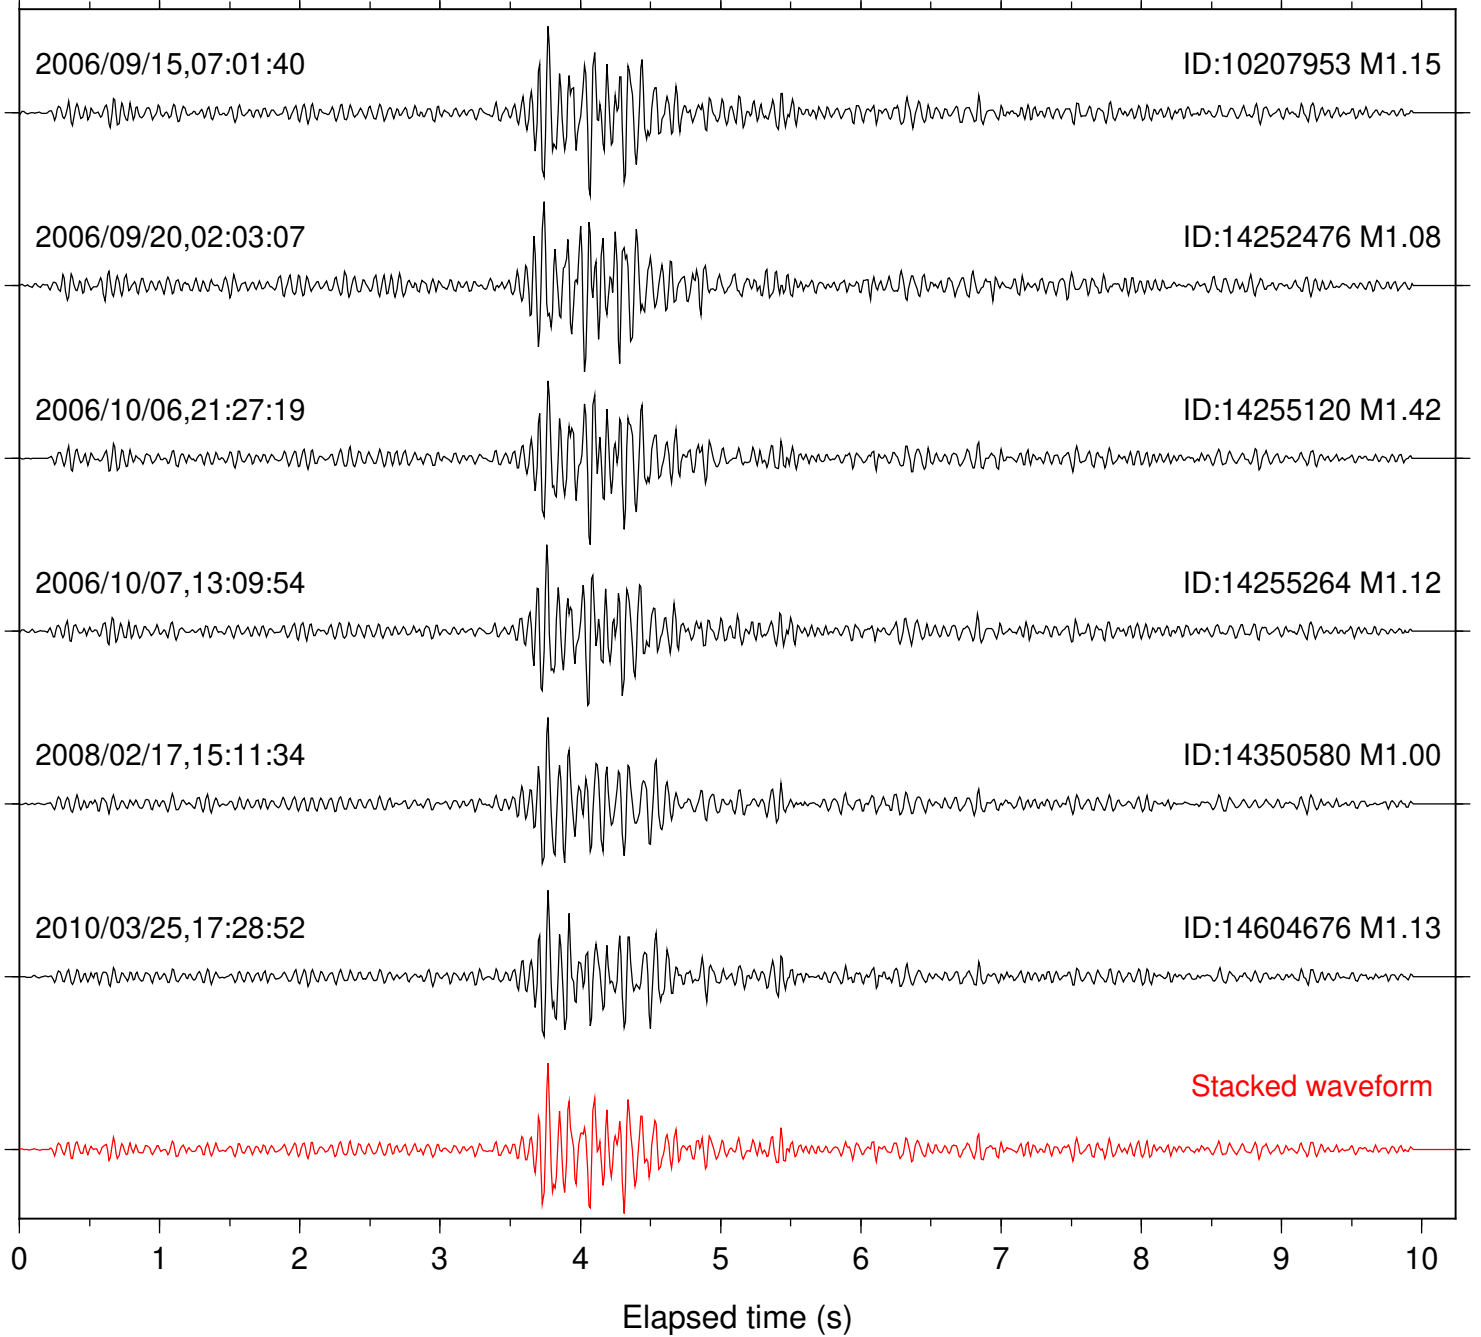

2010/03/25,17:28:52

ID:14604676 M1.13

Stacked waveform

0 1 2 3 4 5 6 7 8 9 10
Elapsed time (s)

Station: BZN Com: HHZ

Focal depth: 7.92 km

Station: CRY Com: HHZ

Focal depth: 8.00 km

Station: FRD Com: HHZ

Focal depth: 8.00 km

Station: KNW Com: HHZ

Focal depth: 8.00 km

Station: LVA2 Com: HHZ

Focal depth: 8.00 km

Station: PFO Com: HHZ

Focal depth: 8.00 km

Station: PLM Com: HHZ

Focal depth: 8.00 km

Station: POB2 Com: HHZ

Focal depth: 7.92 km

Station: RDM Com: HHZ

Focal depth: 7.92 km

Station: SND Com: HHZ

Focal depth: 8.00 km