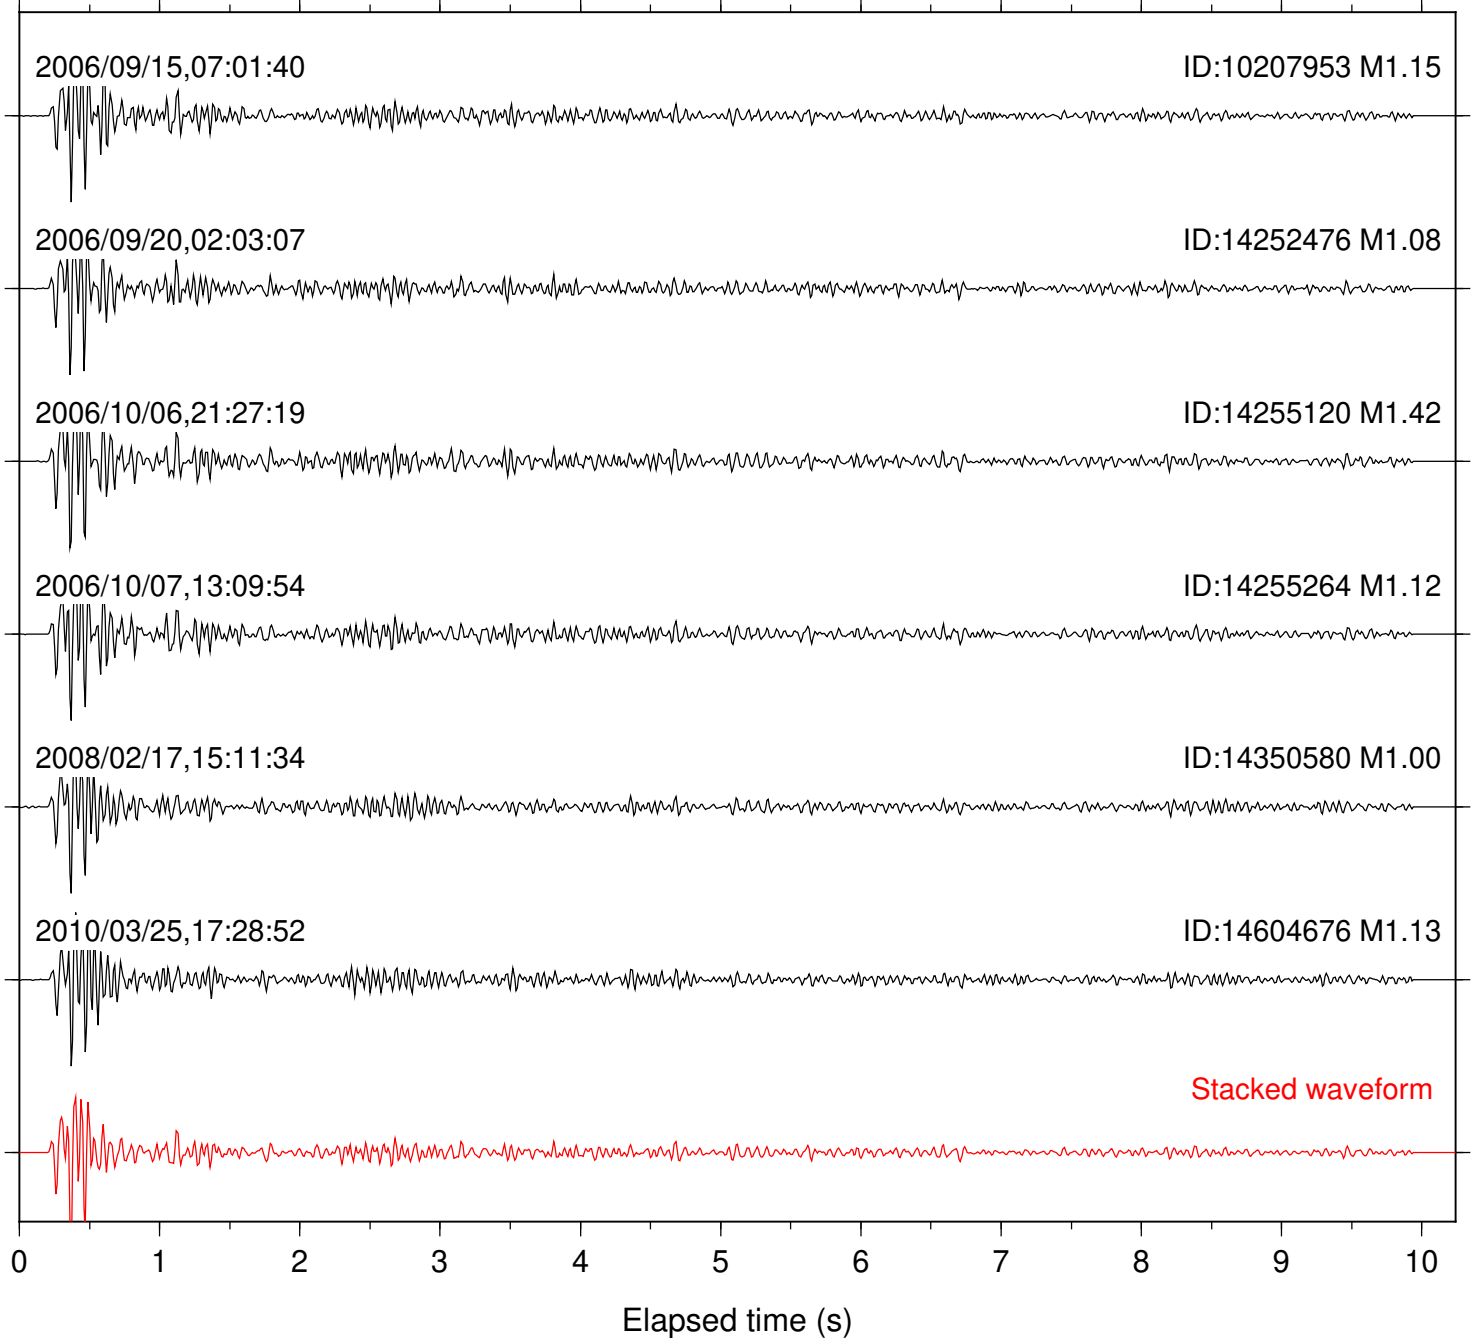

2010/03/25,17:28:52

ID:14604676 M1.13

Stacked waveform

0 1 2 3 4 5 6 7 8 9 10
Elapsed time (s)

Station: BZN Com: HHZ

Focal depth: 7.92 km

Station: CRY Com: HHZ

Focal depth: 8.00 km

Station: FRD Com: HHZ

Focal depth: 8.00 km

Station: KNW Com: HHZ

Focal depth: 8.00 km

Station: LVA2 Com: HHZ

Focal depth: 8.00 km

Station: PFO Com: HHZ

Focal depth: 8.00 km

Station: PLM Com: HHZ

Focal depth: 8.00 km

Station: POB2 Com: HHZ

Focal depth: 7.92 km

Station: RDM Com: HHZ

Focal depth: 7.92 km

Station: SND Com: HHZ

Focal depth: 8.00 km

Station: TOR Com: HHZ

Focal depth: 8.00 km

Station: TRO Com: HHZ

Focal depth: 7.92 km

Station: WMC Com: HHZ

Focal depth: 7.92 km

2006/09/15,07:01:40

ID:10207953 M1.15