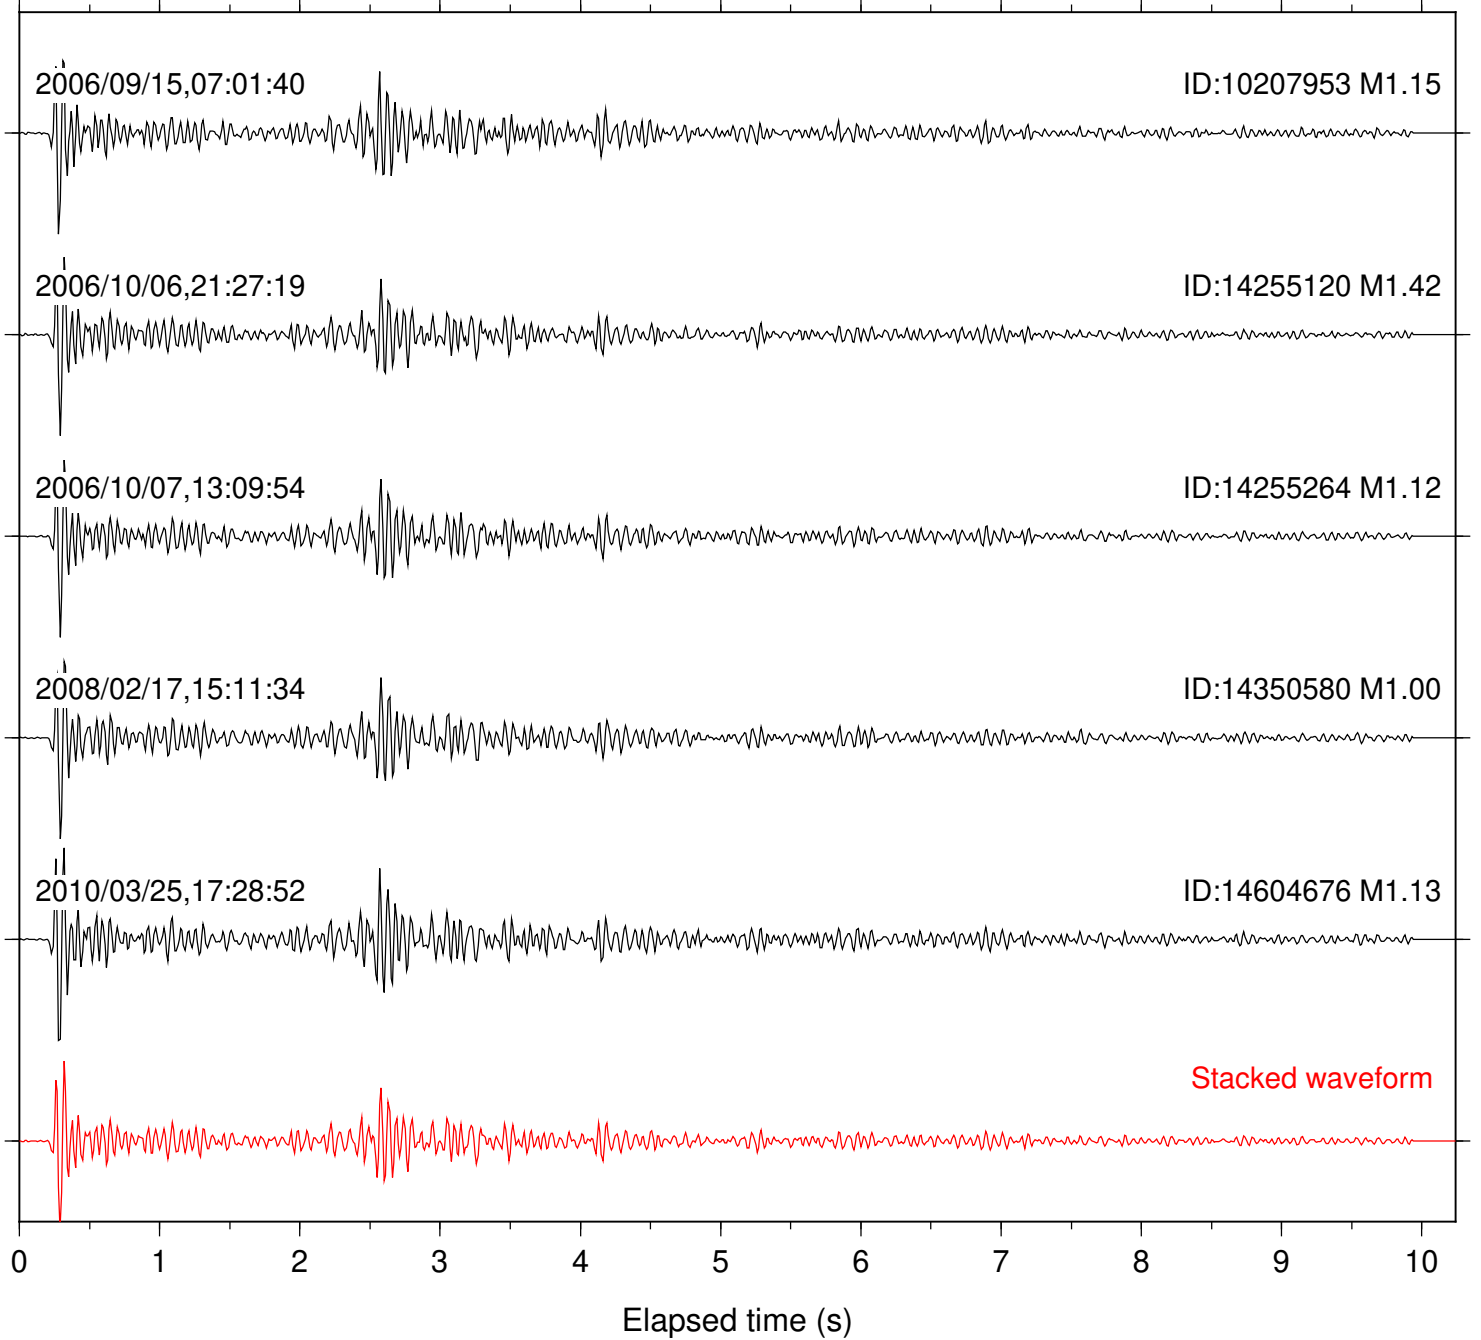

Station: FRD Com: HHZ

Focal depth: 8.00 km

Station: KNW Com: HHZ

Focal depth: 8.00 km

Station: LVA2 Com: HHZ

Focal depth: 8.00 km

Station: PFO Com: HHZ

Focal depth: 8.00 km

Station: PLM Com: HHZ

Focal depth: 8.00 km

Station: POB2 Com: HHZ

Focal depth: 7.92 km

Station: RDM Com: HHZ

Focal depth: 7.92 km

Station: SND Com: HHZ

Focal depth: 8.00 km

Station: TOR Com: HHZ

Focal depth: 8.00 km

Station: TRO Com: HHZ

Focal depth: 7.92 km

Station: WMC Com: HHZ

Focal depth: 7.92 km

2006/09/15,07:01:40

ID:10207953 M1.15