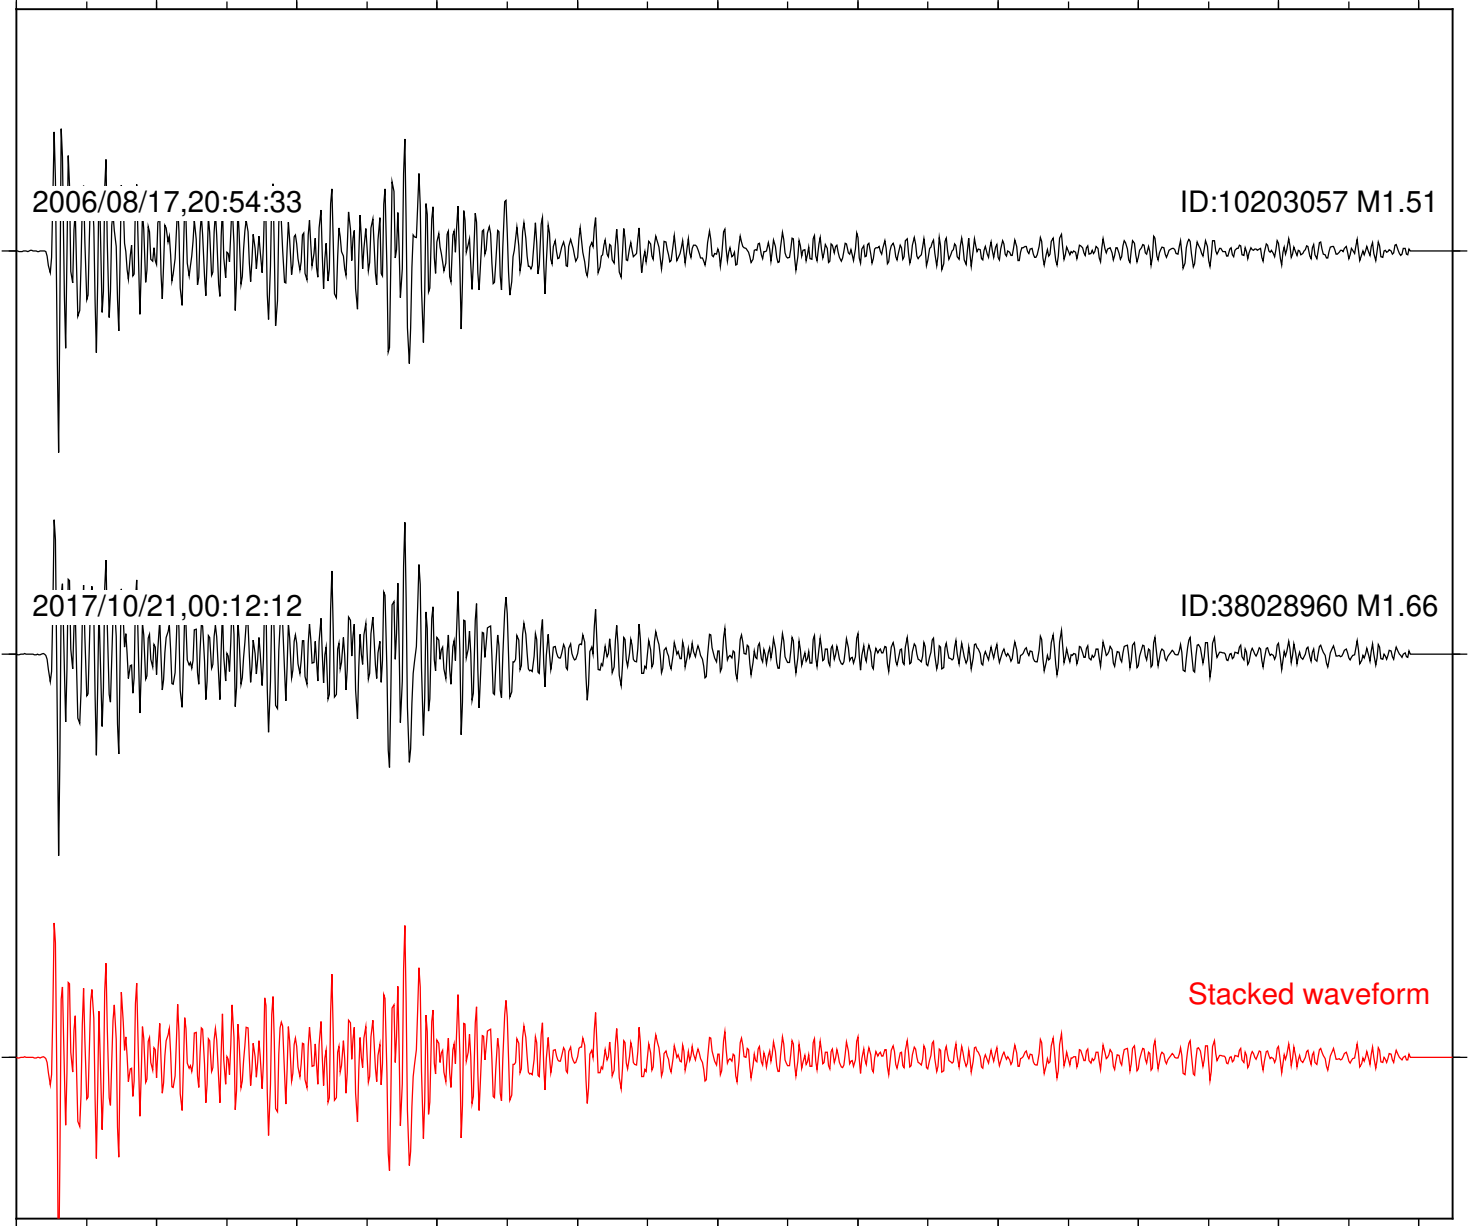

Station: FRD Com: HHZ

Focal depth: 13.76 km

2006/08/17,20:54:33

ID:10203057 M1.51

2017/10/21,00:12:12

ID:38028960 M1.66

Stacked waveform

0 1 2 3 4 5 6 7 8 9 10  
Elapsed time (s)

Station: PFO Com: HHZ

Focal depth: 13.76 km

Station: PLM Com: HHZ

Focal depth: 13.76 km