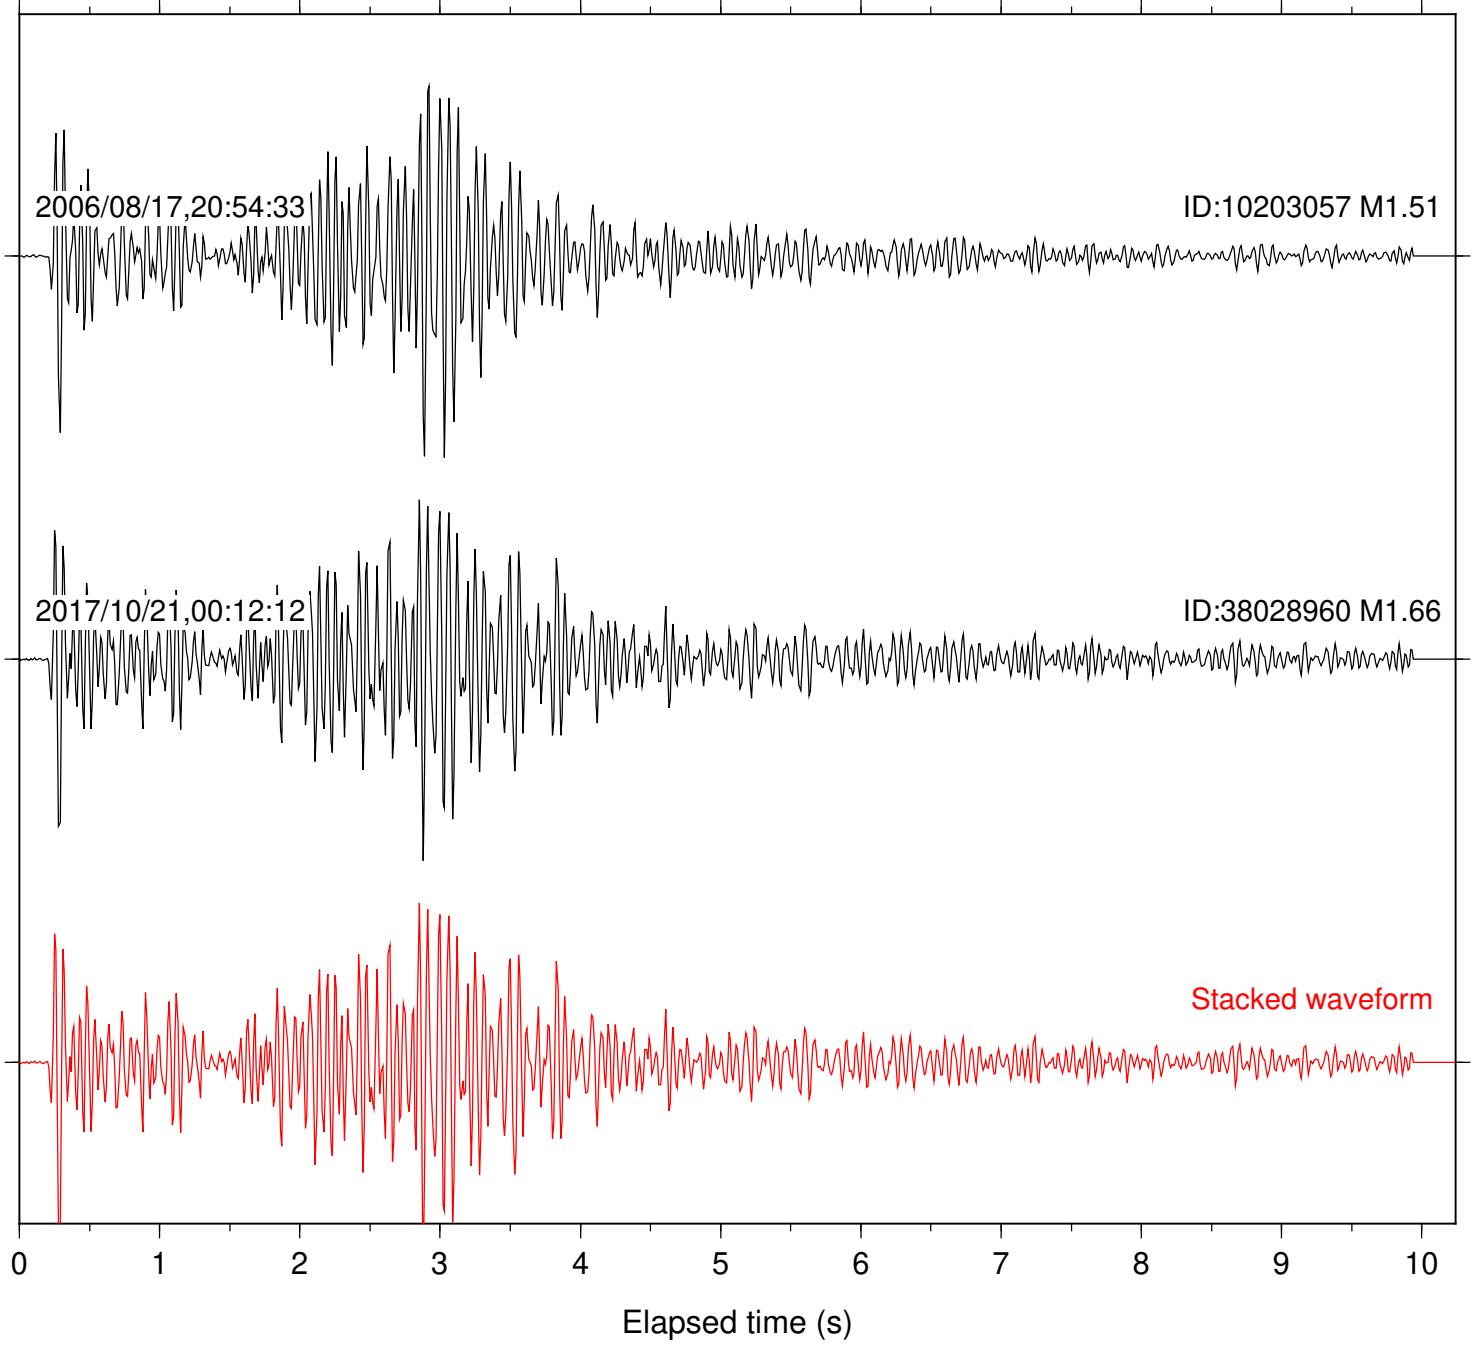

Station: FRD Com: HHZ

Focal depth: 13.76 km

2006/08/17,20:54:33

ID:10203057 M1.51

2017/10/21,00:12:12

ID:38028960 M1.66

Stacked waveform

0 1 2 3 4 5 6 7 8 9 10  
Elapsed time (s)

Station: PFO Com: HHZ

Focal depth: 13.76 km

Station: PLM Com: HHZ

Focal depth: 13.76 km