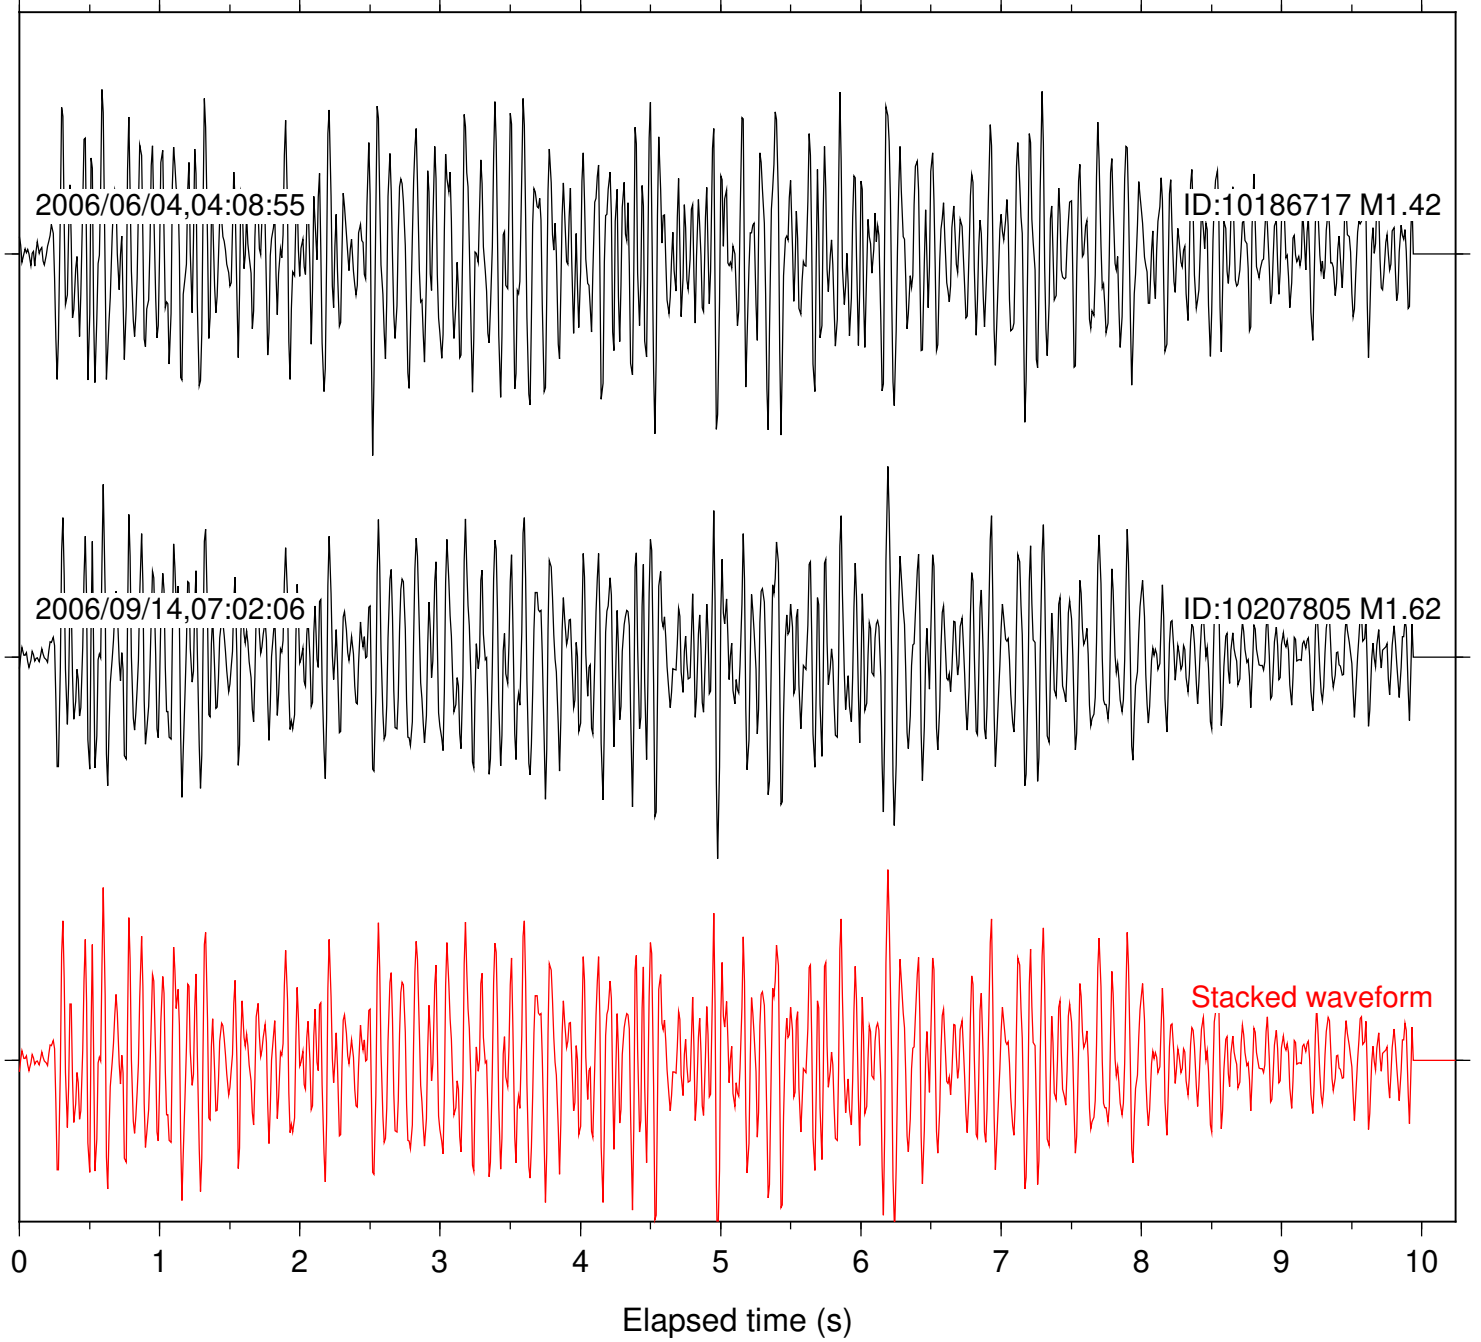

Station: CBK Com: EHZ

Focal depth: 5.92 km

Station: CRR Com: EHZ

Focal depth: 5.92 km

Station: ERP Com: EHZ

Focal depth: 5.92 km

Station: SGL Com: EHZ

Focal depth: 5.92 km