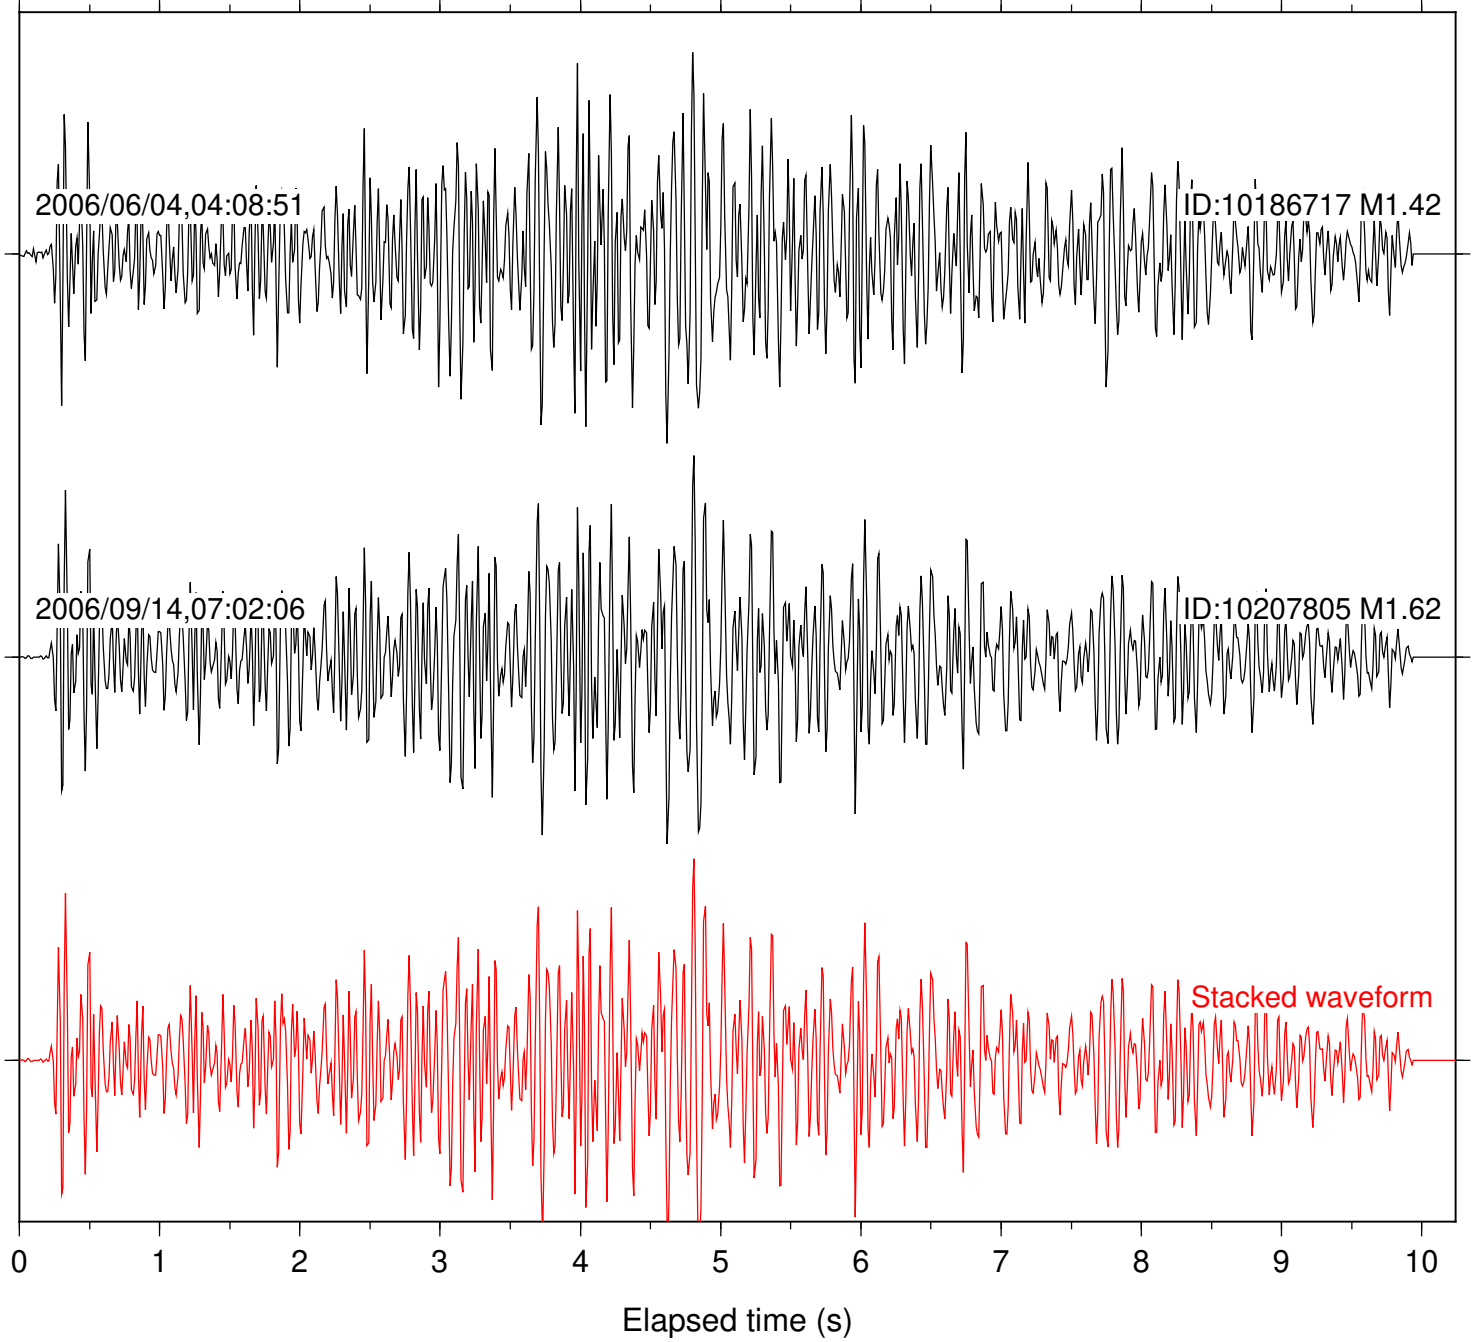

Station: CBK Com: EHZ

Focal depth: 5.92 km

Station: CRR Com: EHZ

Focal depth: 5.92 km

Station: ERP Com: EHZ

Focal depth: 5.92 km

Station: SGL Com: EHZ

Focal depth: 5.92 km