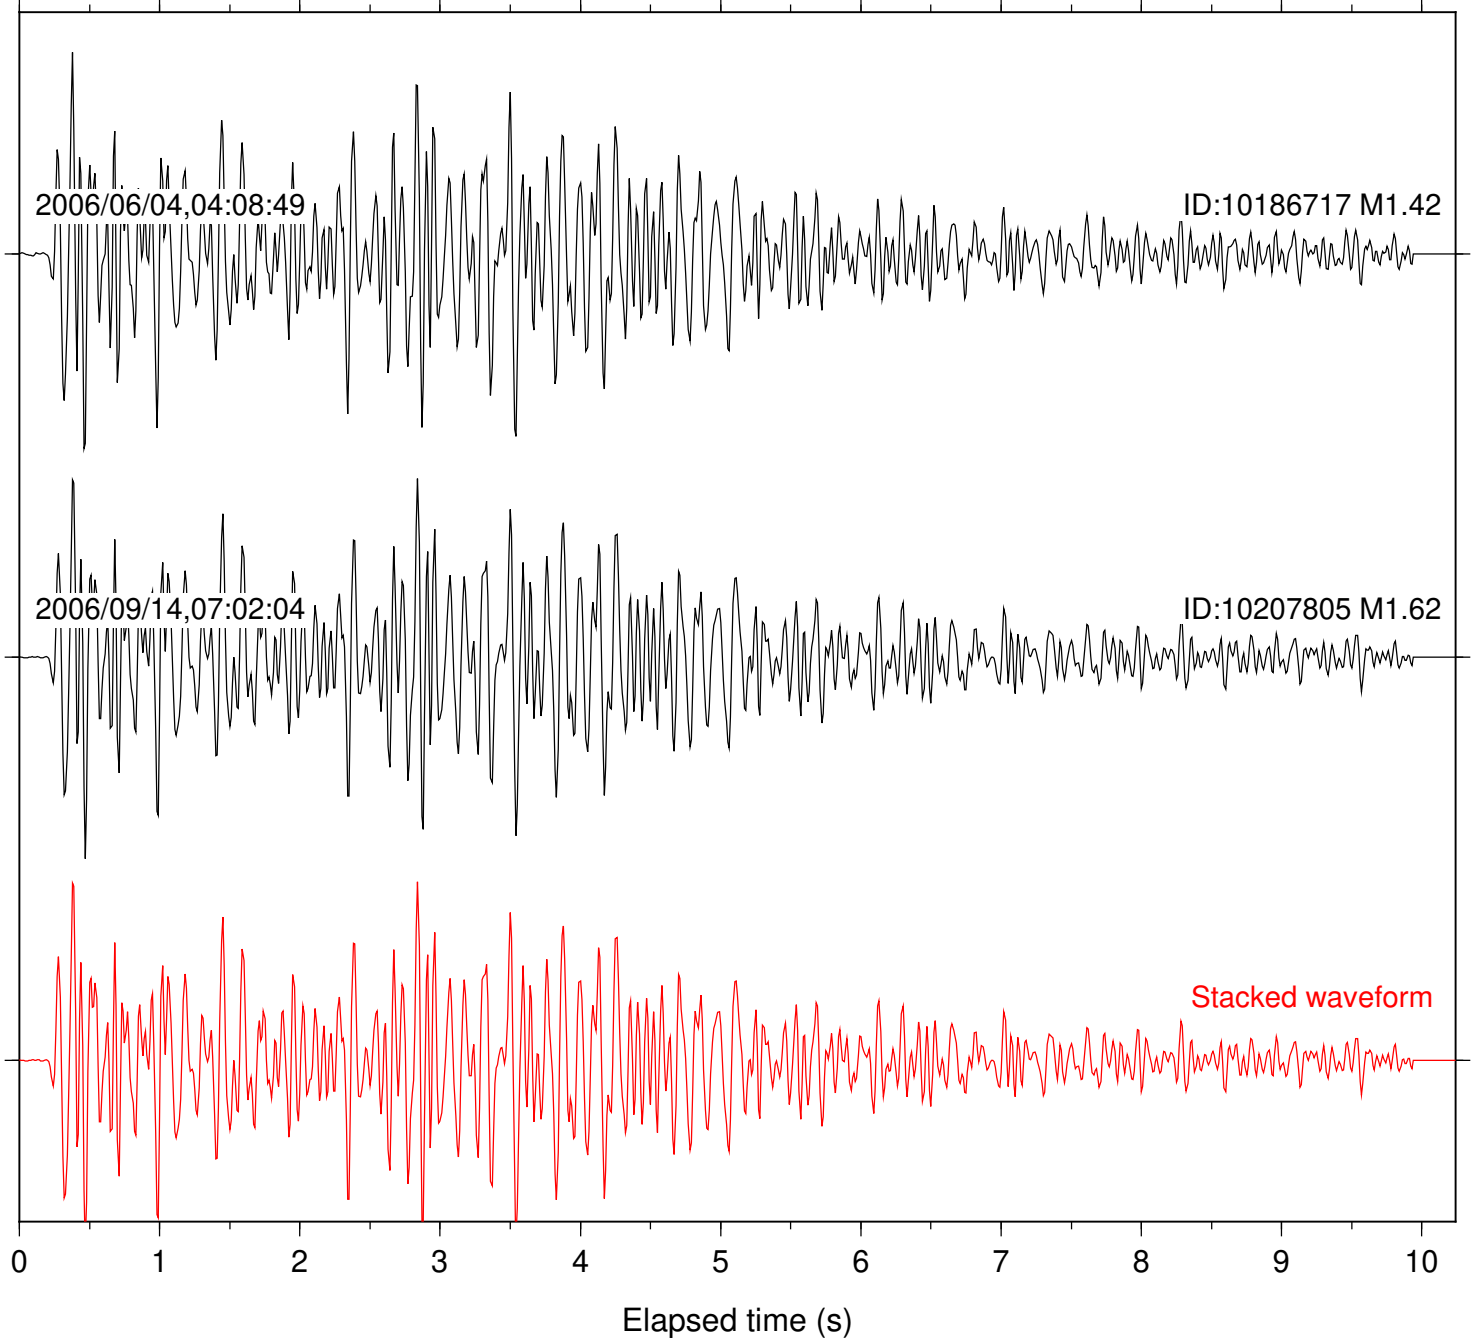

Station: CBK Com: EHZ

Focal depth: 5.92 km

Station: CRR Com: EHZ

Focal depth: 5.92 km

Station: ERP Com: EHZ

Focal depth: 5.92 km

Station: SGL Com: EHZ

Focal depth: 5.92 km