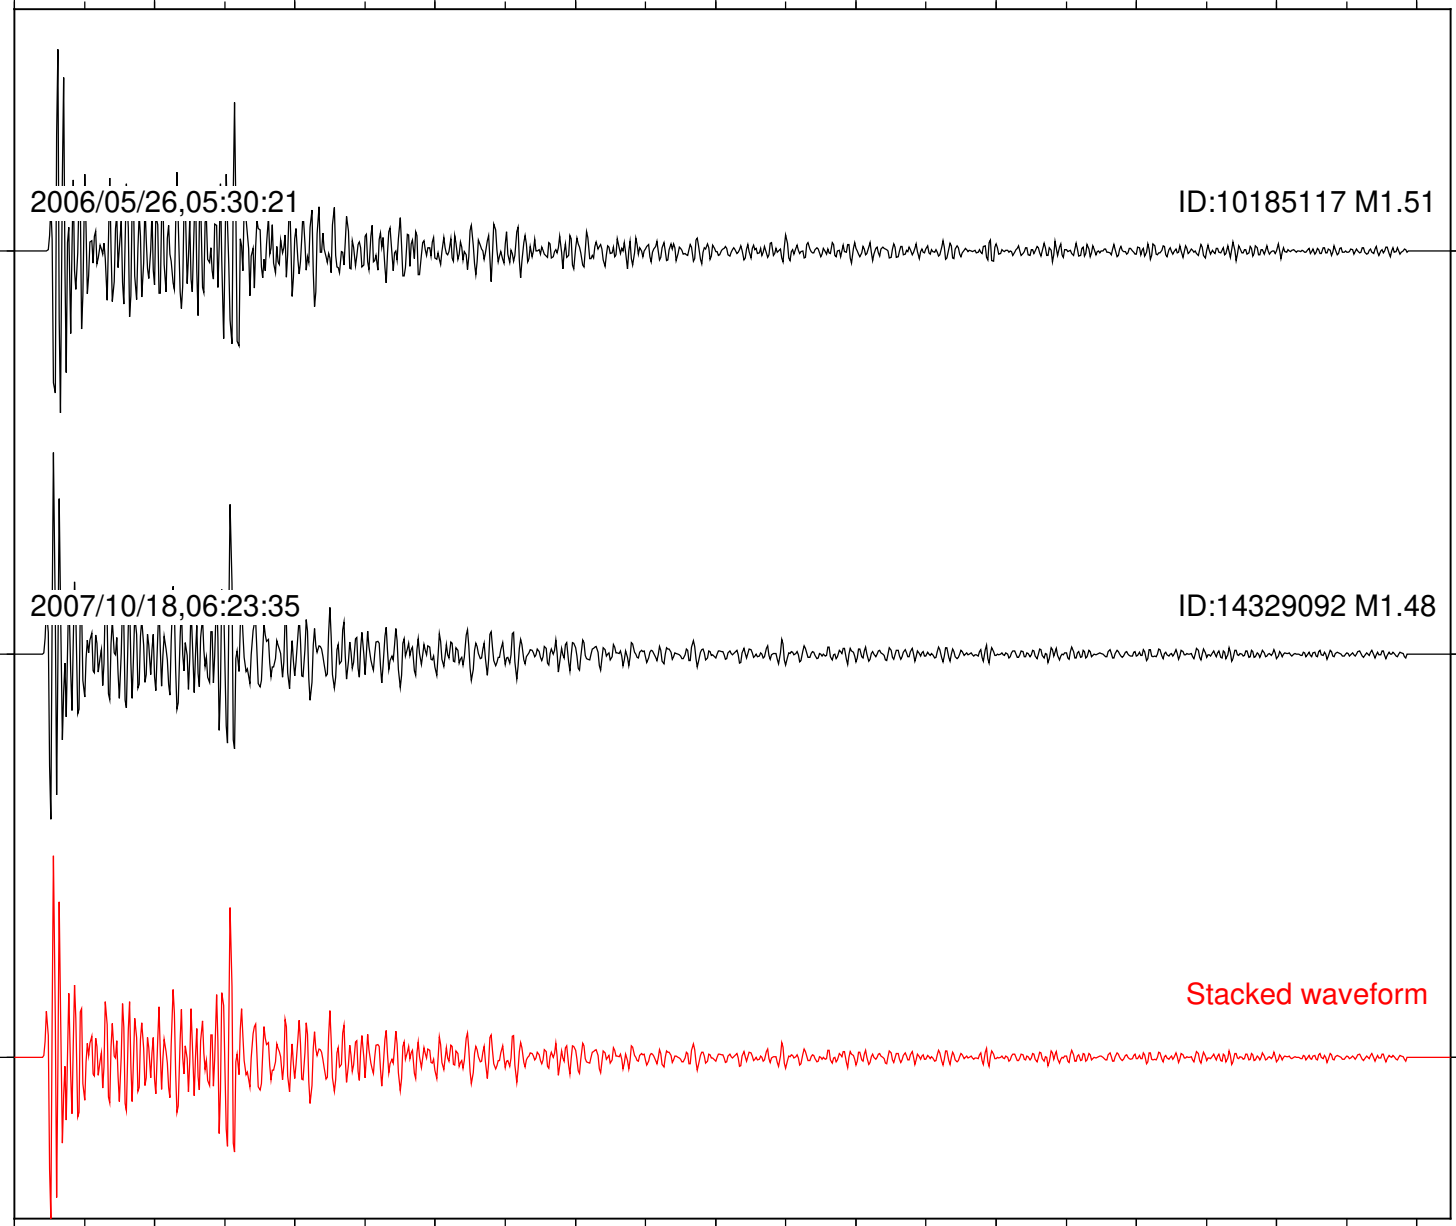

Station: FRD Com: HHZ

Focal depth: 8.29 km

2006/05/26,05:30:21

ID:10185117 M1.51

2007/10/18,06:23:35

ID:14329092 M1.48

Stacked waveform

0 1 2 3 4 5 6 7 8 9 10
Elapsed time (s)

Station: PFO Com: HHZ

Focal depth: 8.29 km