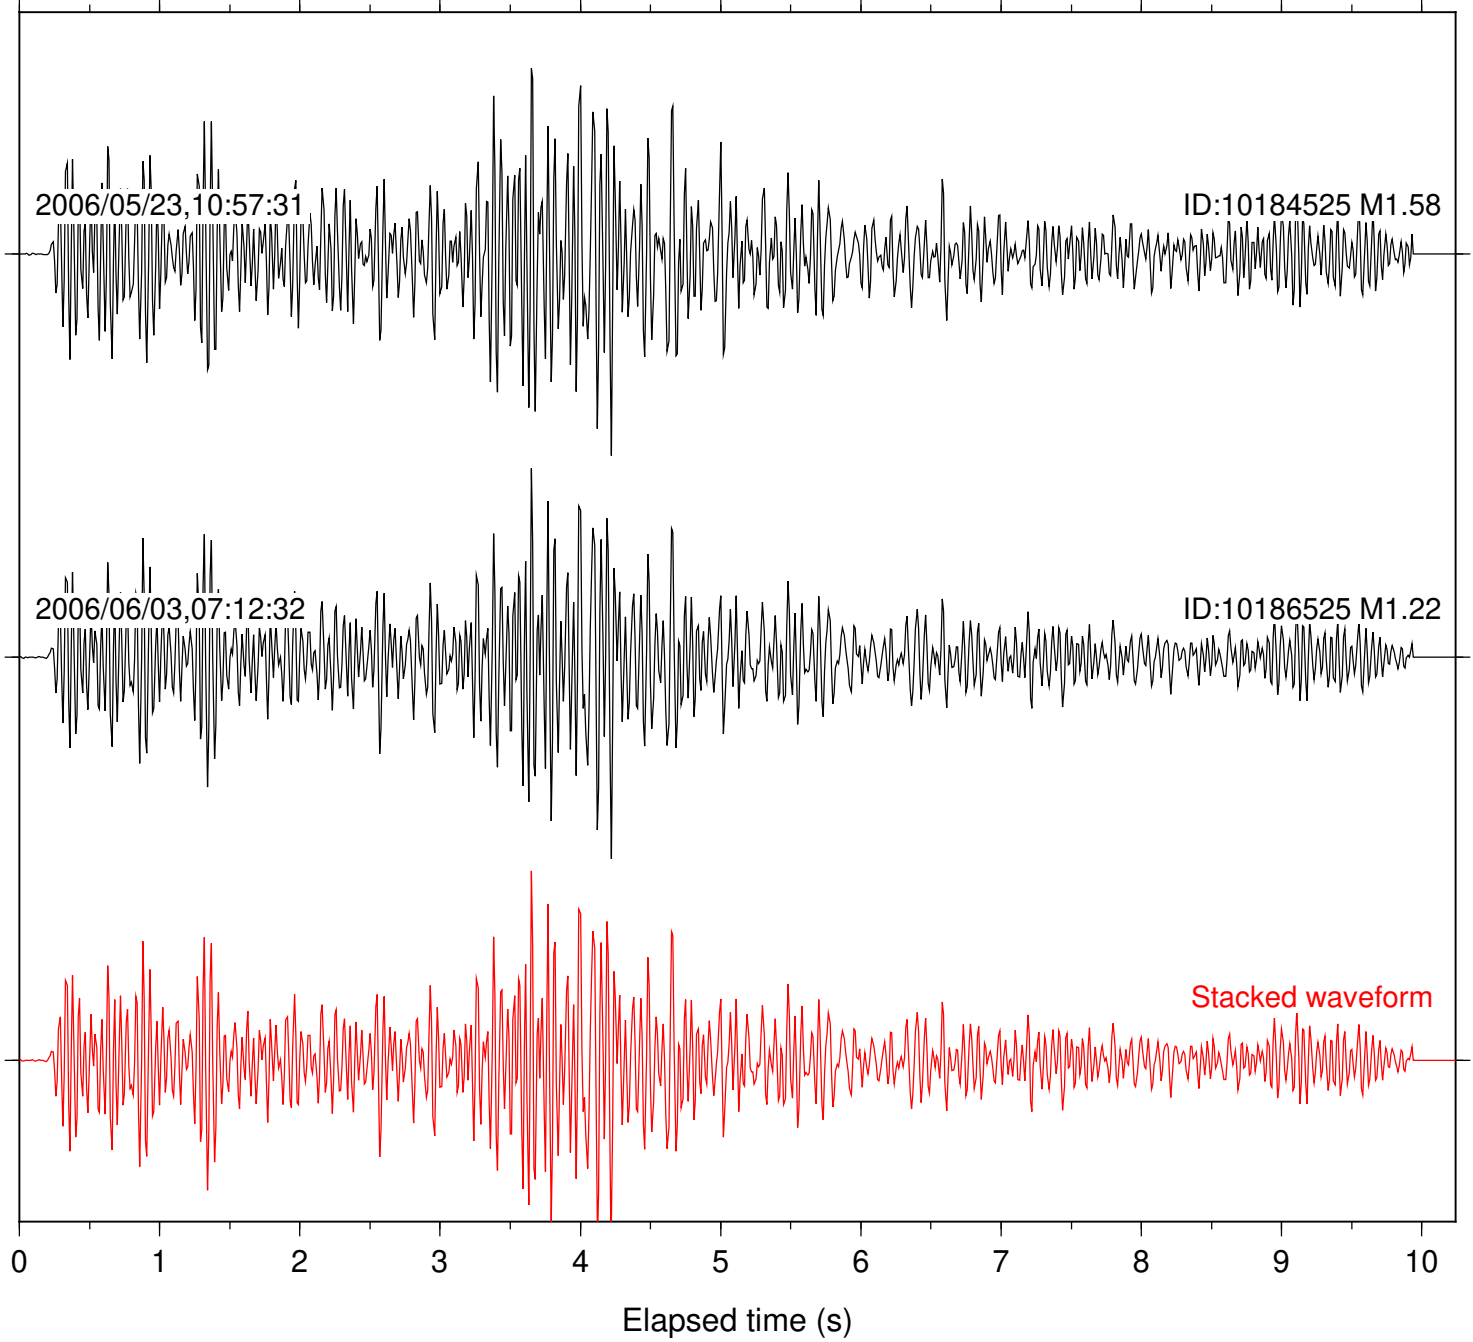

Station: BAC Com: EHZ

Focal depth: 10.85 km

Station: BZN Com: HHZ

Focal depth: 10.85 km

Station: FRD Com: HHZ

Focal depth: 10.85 km

Station: LVA2 Com: HHZ

Focal depth: 10.85 km

Station: PLM Com: HHZ

Focal depth: 10.85 km

2006/03/25,18:59:28

ID:14218864 M1.88

2006/05/23,10:58:51

ID:10184525 M1.58

2006/06/03,07:13:38

ID:10186525 M1.22

Stacked waveform

0 1 2 3 4 5 6 7 8 9 10

Elapsed time (s)

Station: SND Com: HHZ

Focal depth: 10.85 km