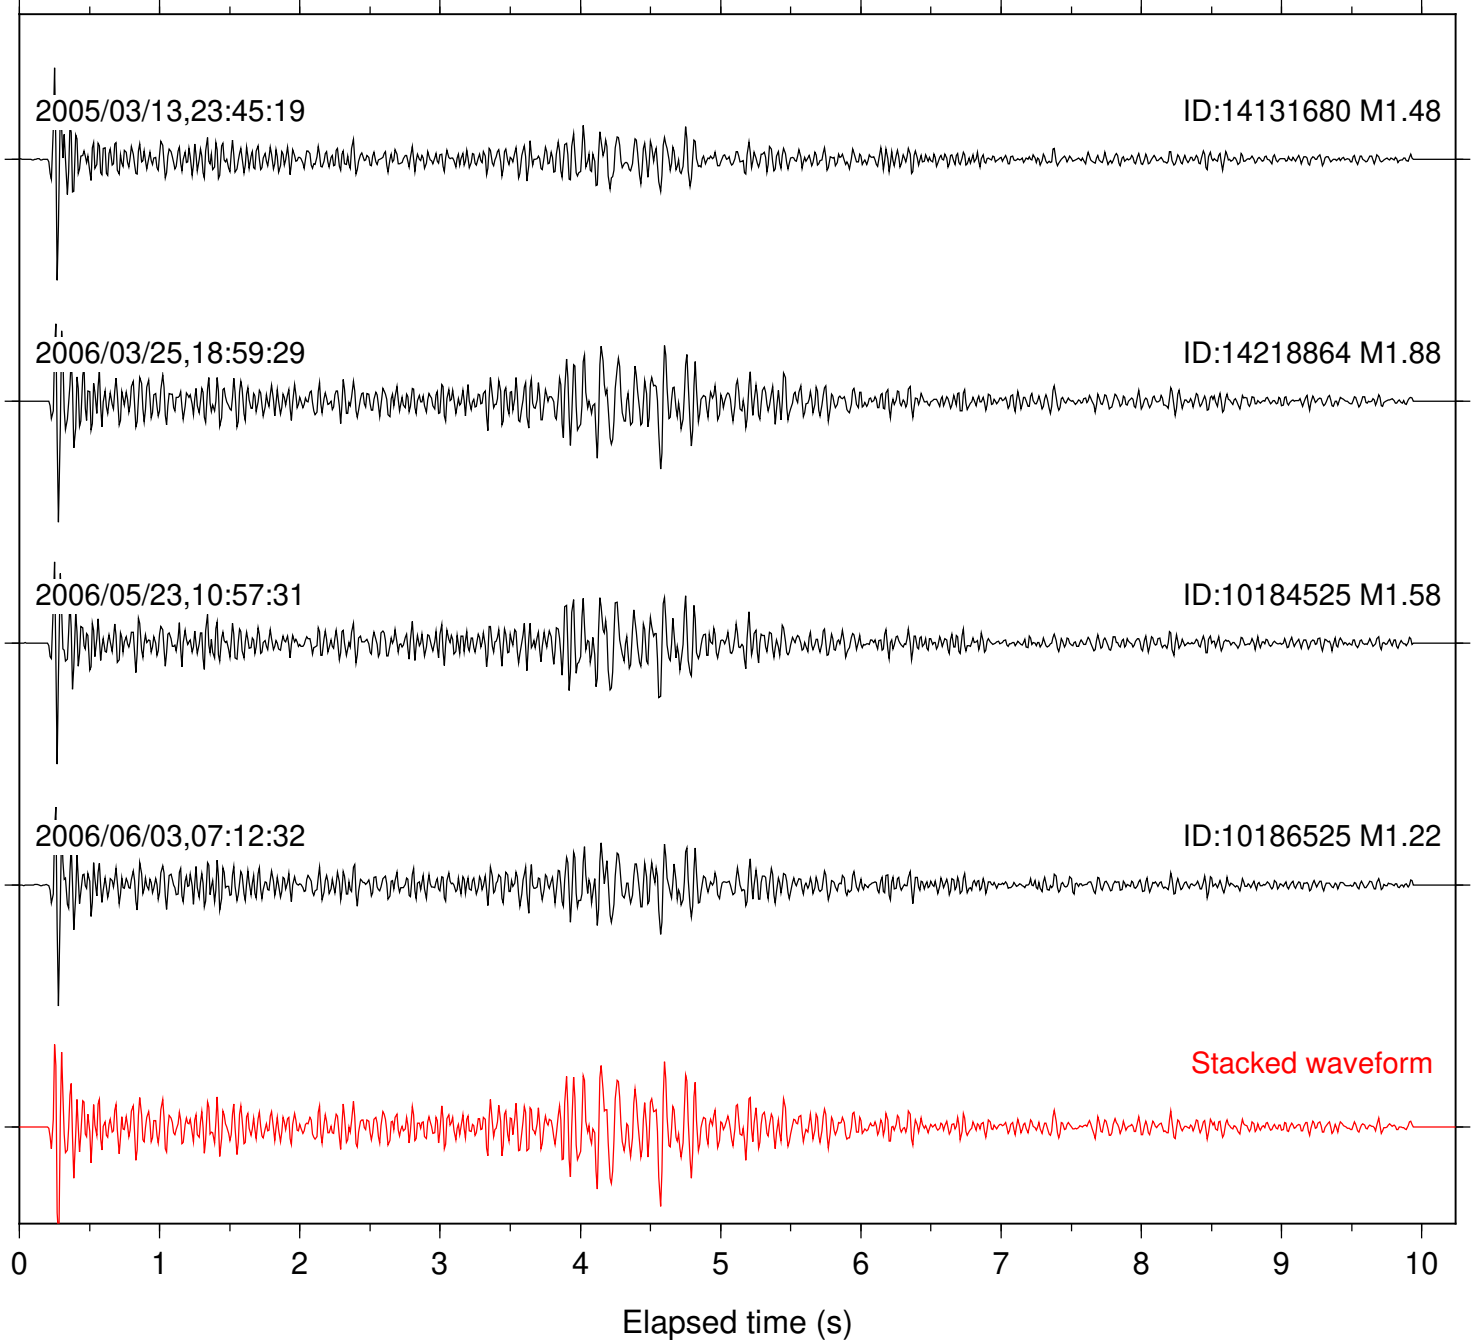

Station: BAC Com: EHZ

Focal depth: 10.85 km

Station: BZN Com: HHZ

Focal depth: 10.85 km

Station: FRD Com: HHZ

Focal depth: 10.85 km

Station: LVA2 Com: HHZ

Focal depth: 10.85 km

Station: PLM Com: HHZ

Focal depth: 10.85 km

2006/03/25,18:59:28

ID:14218864 M1.88

2006/05/23,10:58:51

ID:10184525 M1.58

2006/06/03,07:13:38

ID:10186525 M1.22

Stacked waveform

0 1 2 3 4 5 6 7 8 9 10

Elapsed time (s)

Station: SND Com: HHZ

Focal depth: 10.85 km