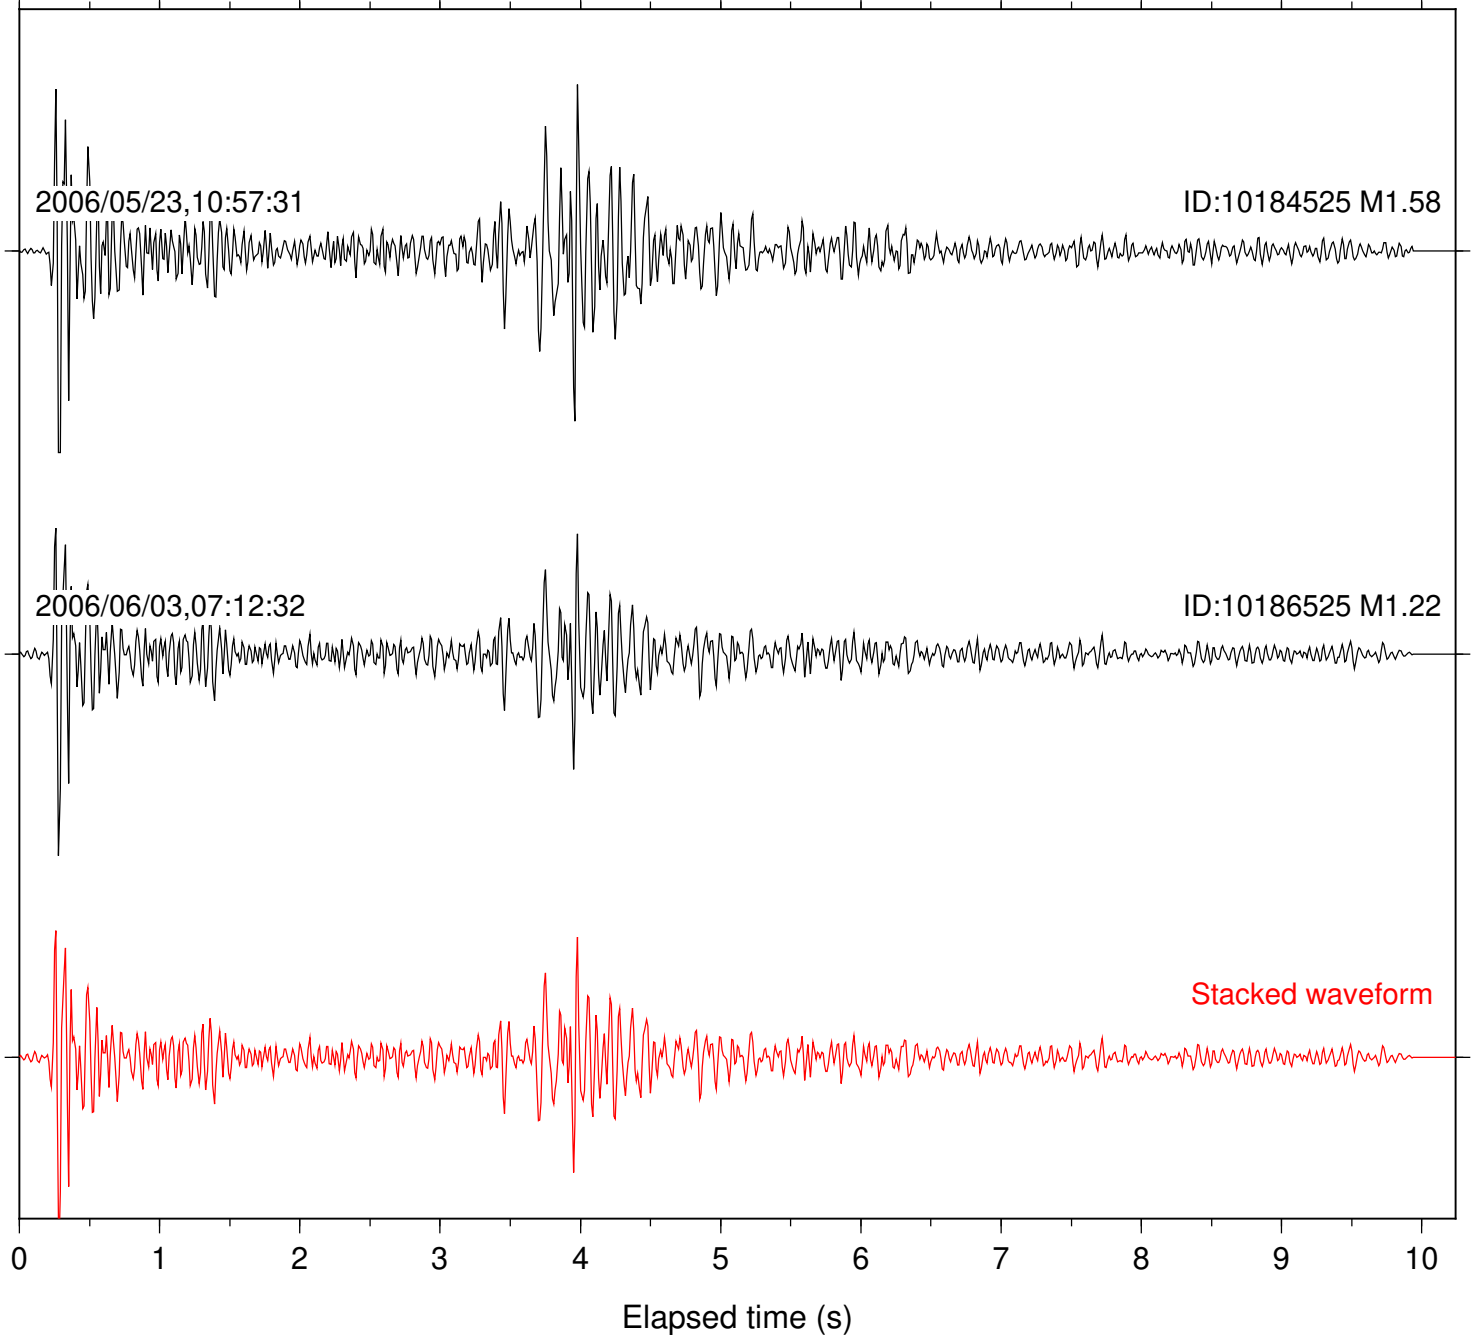

Station: BAC Com: EHZ

Focal depth: 10.85 km

Station: BZN Com: HHZ

Focal depth: 10.85 km

Station: FRD Com: HHZ

Focal depth: 10.85 km

Station: LVA2 Com: HHZ

Focal depth: 10.85 km

Station: PLM Com: HHZ

Focal depth: 10.85 km

2006/03/25,18:59:28

ID:14218864 M1.88

2006/05/23,10:58:51

ID:10184525 M1.58

2006/06/03,07:13:38

ID:10186525 M1.22

Stacked waveform

0 1 2 3 4 5 6 7 8 9 10

Elapsed time (s)

Station: SND Com: HHZ

Focal depth: 10.85 km