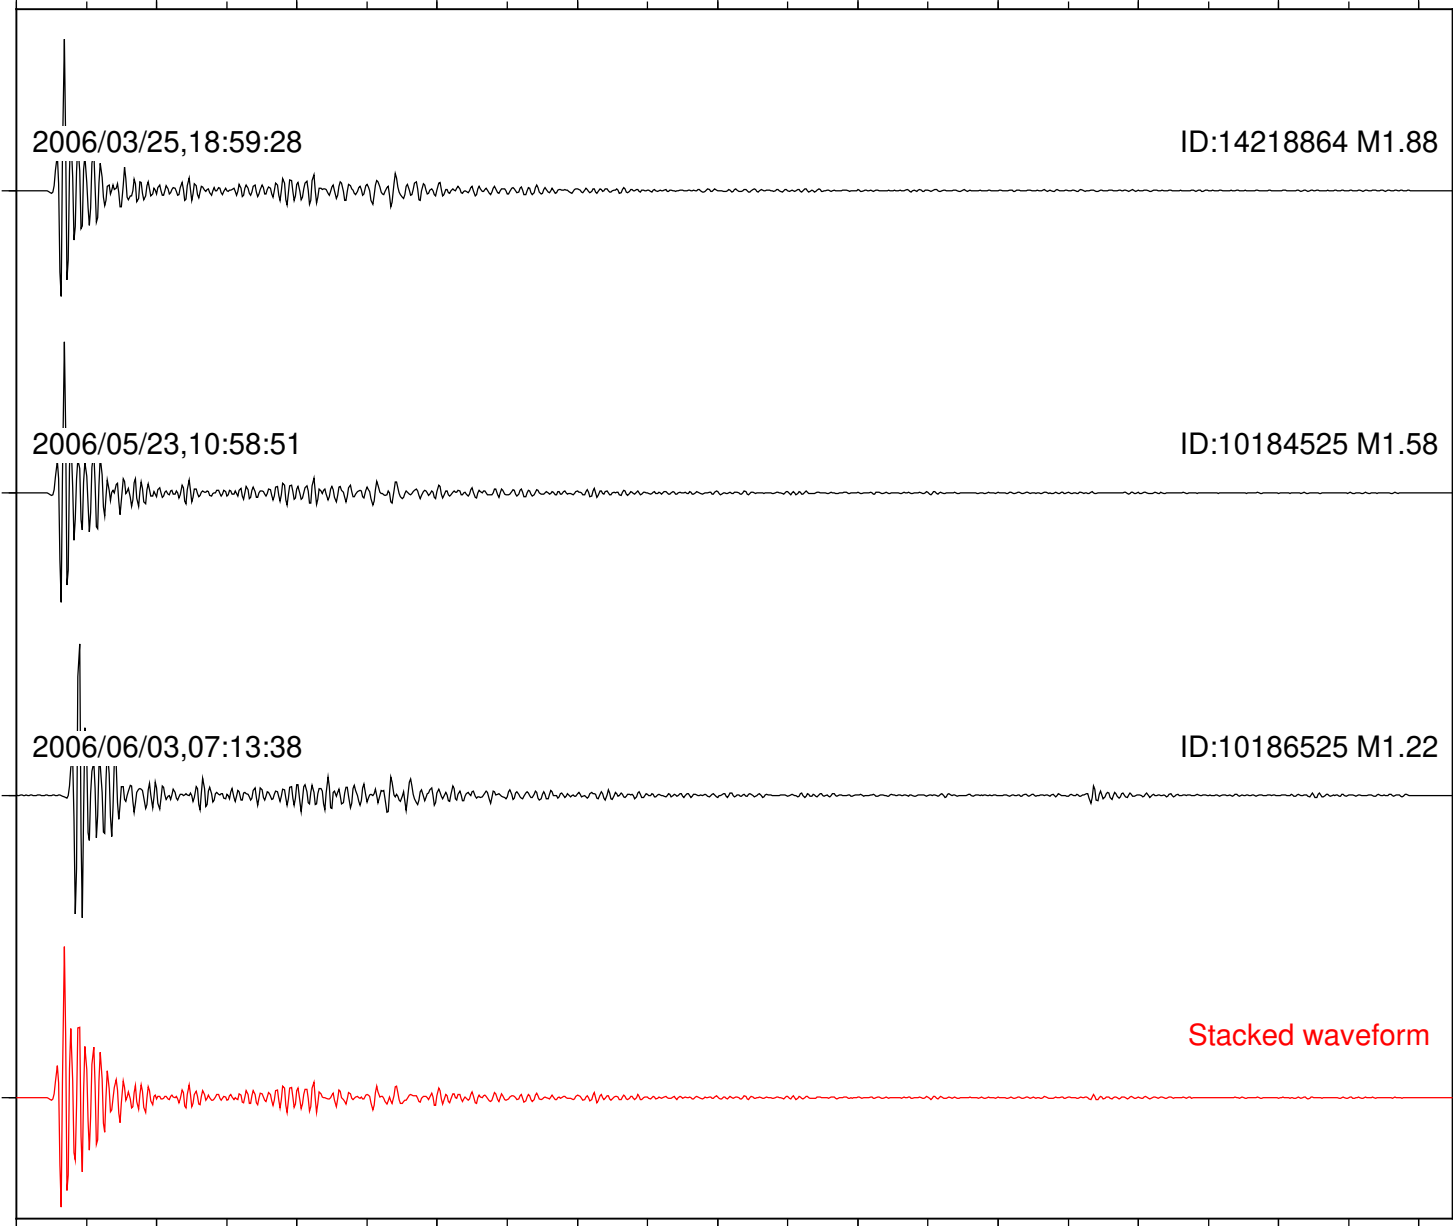

Station: BAC Com: EHZ

Focal depth: 10.85 km

Station: BZN Com: HHZ

Focal depth: 10.85 km

Station: FRD Com: HHZ

Focal depth: 10.85 km

Station: LVA2 Com: HHZ

Focal depth: 10.85 km

Station: PLM Com: HHZ

Focal depth: 10.85 km

2006/03/25,18:59:28

ID:14218864 M1.88

2006/05/23,10:58:51

ID:10184525 M1.58

2006/06/03,07:13:38

ID:10186525 M1.22

Stacked waveform

0 1 2 3 4 5 6 7 8 9 10

Elapsed time (s)

Station: SND Com: HHZ

Focal depth: 10.85 km