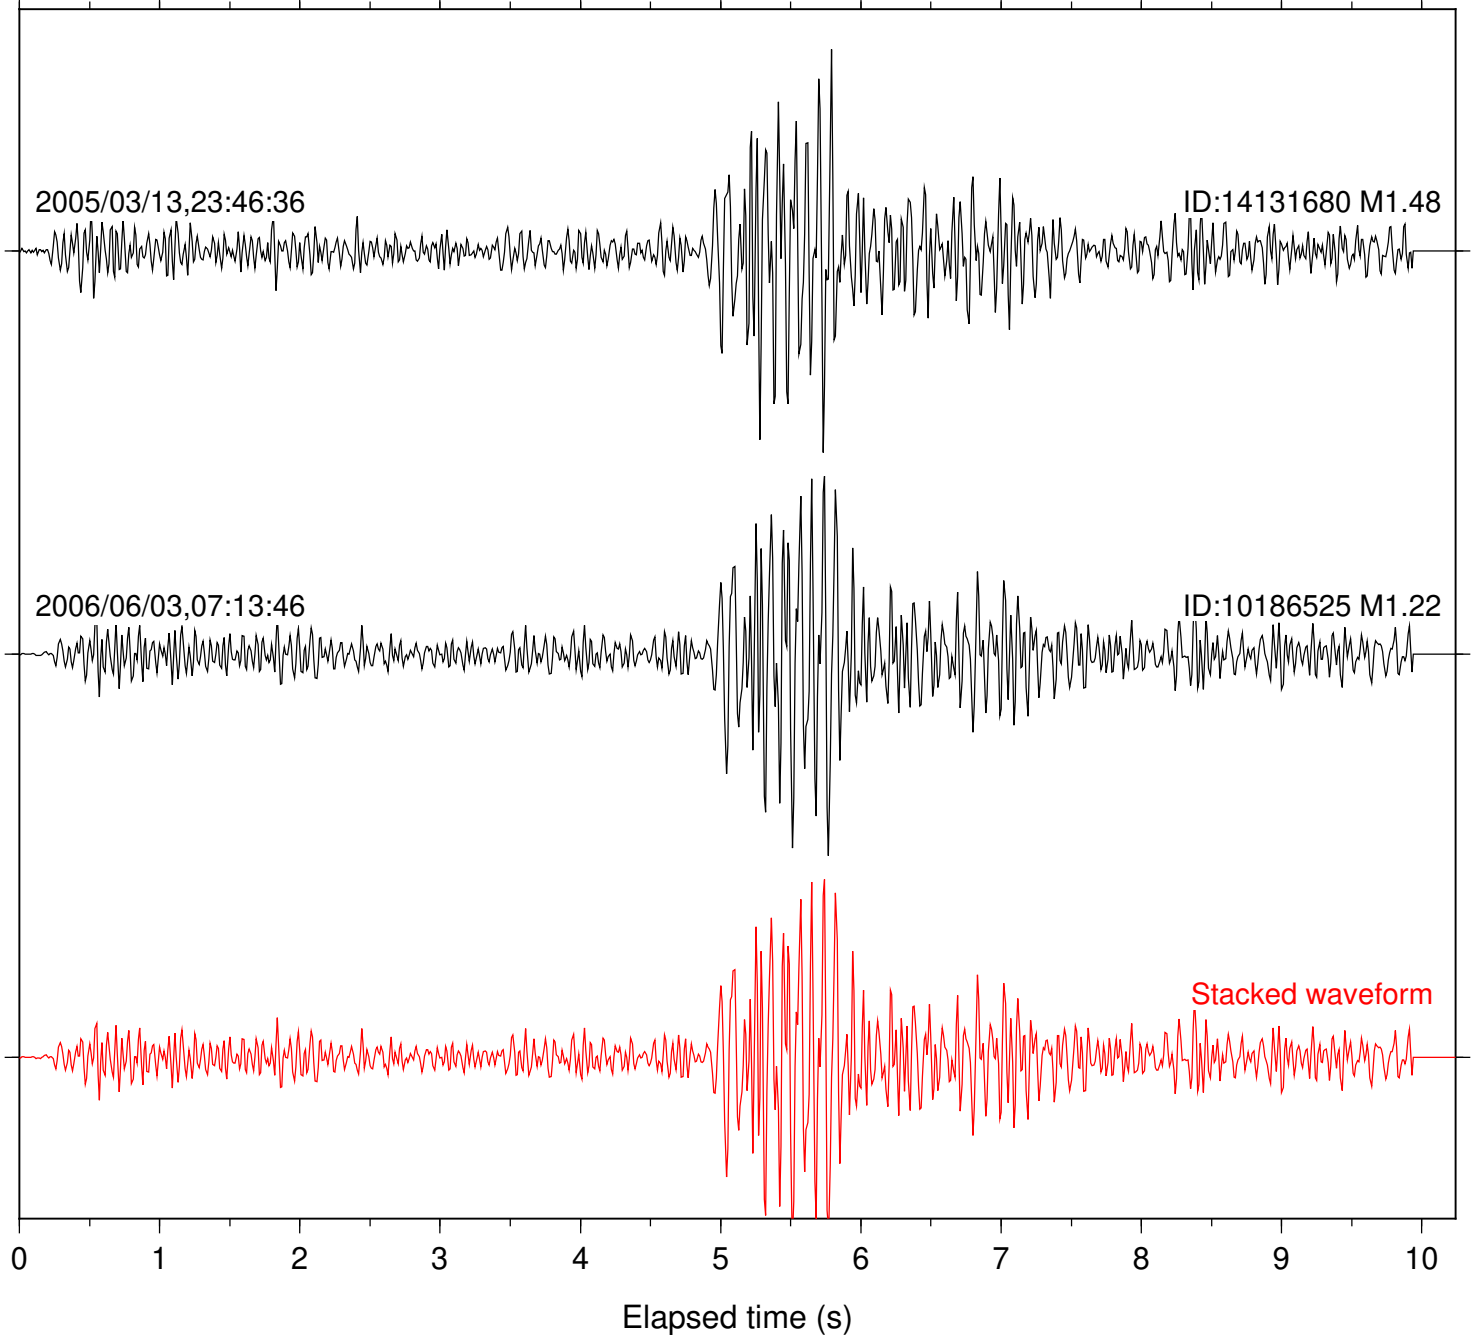

Station: BAC Com: EHZ

Focal depth: 10.85 km

Station: BZN Com: HHZ

Focal depth: 10.85 km

Station: FRD Com: HHZ

Focal depth: 10.85 km

Station: LVA2 Com: HHZ

Focal depth: 10.85 km

Station: PLM Com: HHZ

Focal depth: 10.85 km

2006/03/25,18:59:28

ID:14218864 M1.88

2006/05/23,10:58:51

ID:10184525 M1.58

2006/06/03,07:13:38

ID:10186525 M1.22

Stacked waveform

0 1 2 3 4 5 6 7 8 9 10

Elapsed time (s)

Station: SND Com: HHZ

Focal depth: 10.85 km