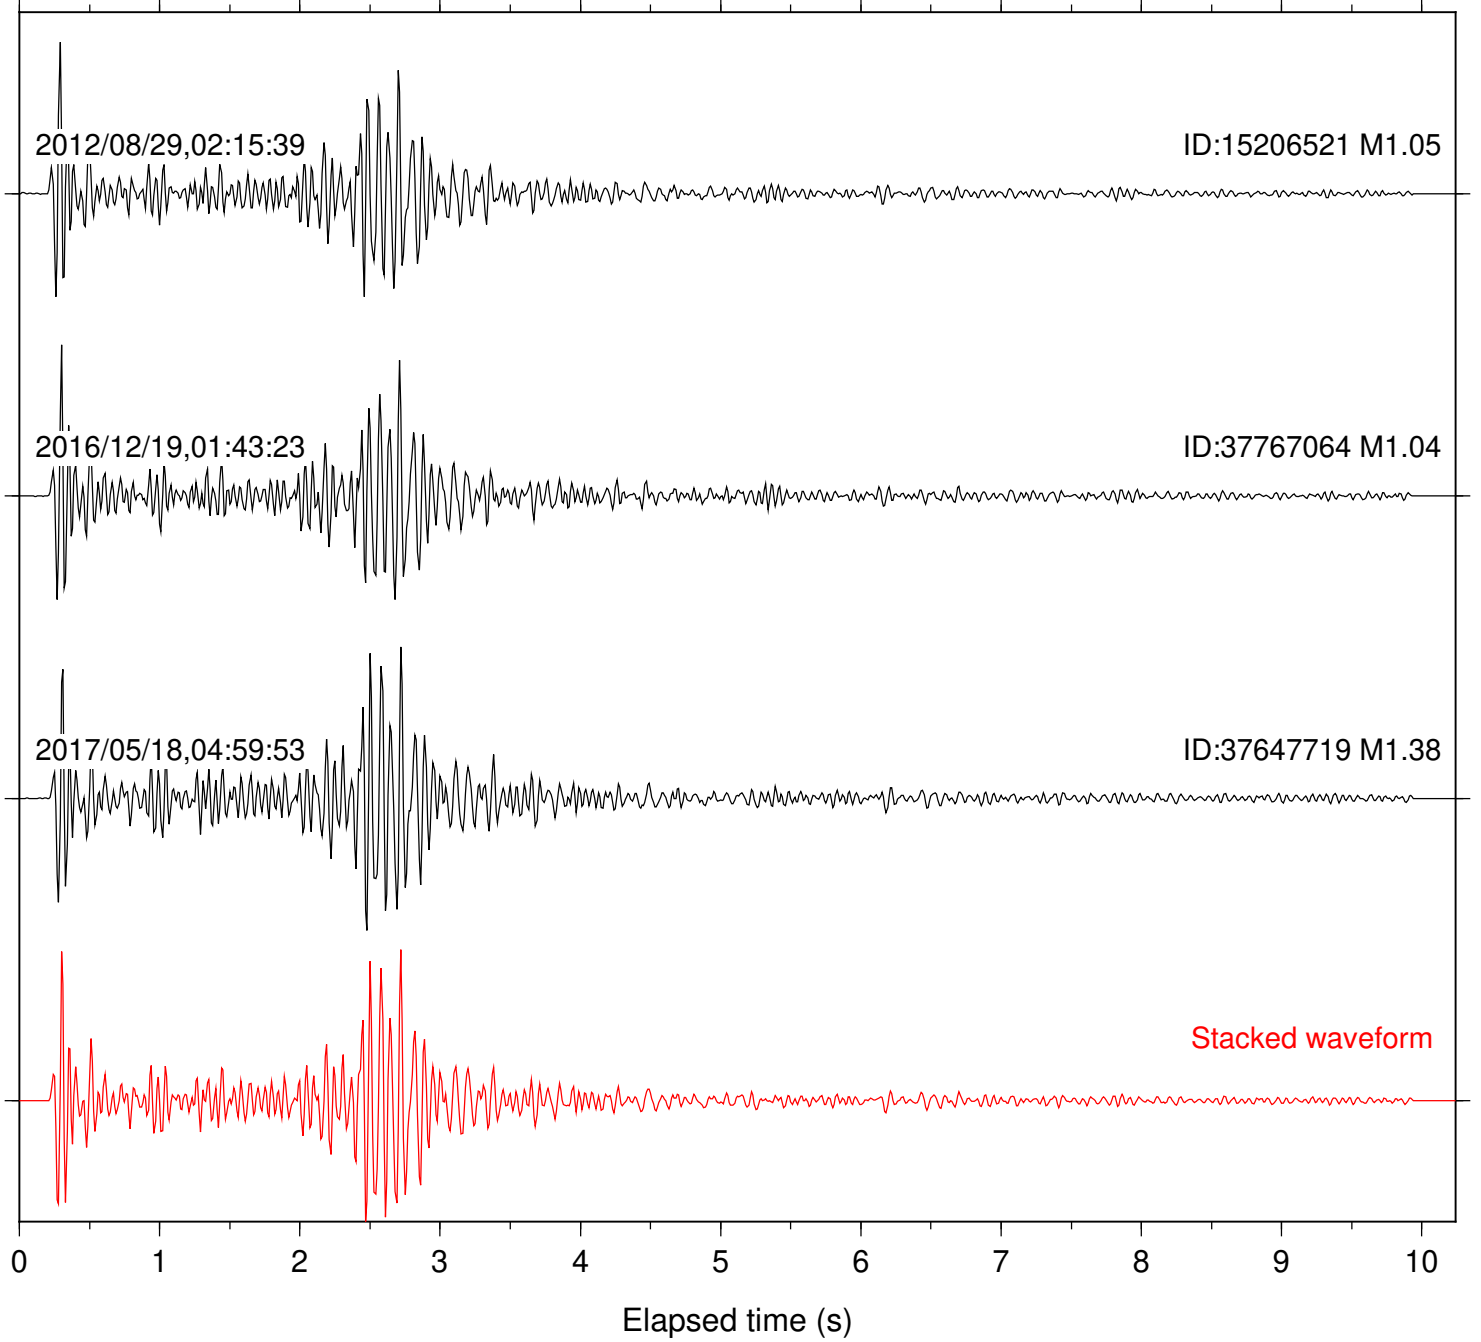

Station: B081 Com: EHZ

Focal depth: 5.38 km

Station: B086 Com: EHZ

Focal depth: 5.33 km

Station: B087 Com: EHZ

Focal depth: 5.33 km

Station: B088 Com: EHZ

Focal depth: 5.38 km

Station: FRD Com: HHZ

Focal depth: 5.33 km

Station: PFO Com: HHZ

Focal depth: 5.33 km

Station: PMD Com: HHZ

Focal depth: 5.37 km

2012/08/29,01:12:54

ID:15206409 M1.19

2012/08/29,02:15:39

ID:15206521 M1.05

Stacked waveform

Station: TRO Com: HHZ

Focal depth: 5.37 km

2012/08/29,01:12:54

ID:15206409 M1.19

2012/08/29,02:15:39