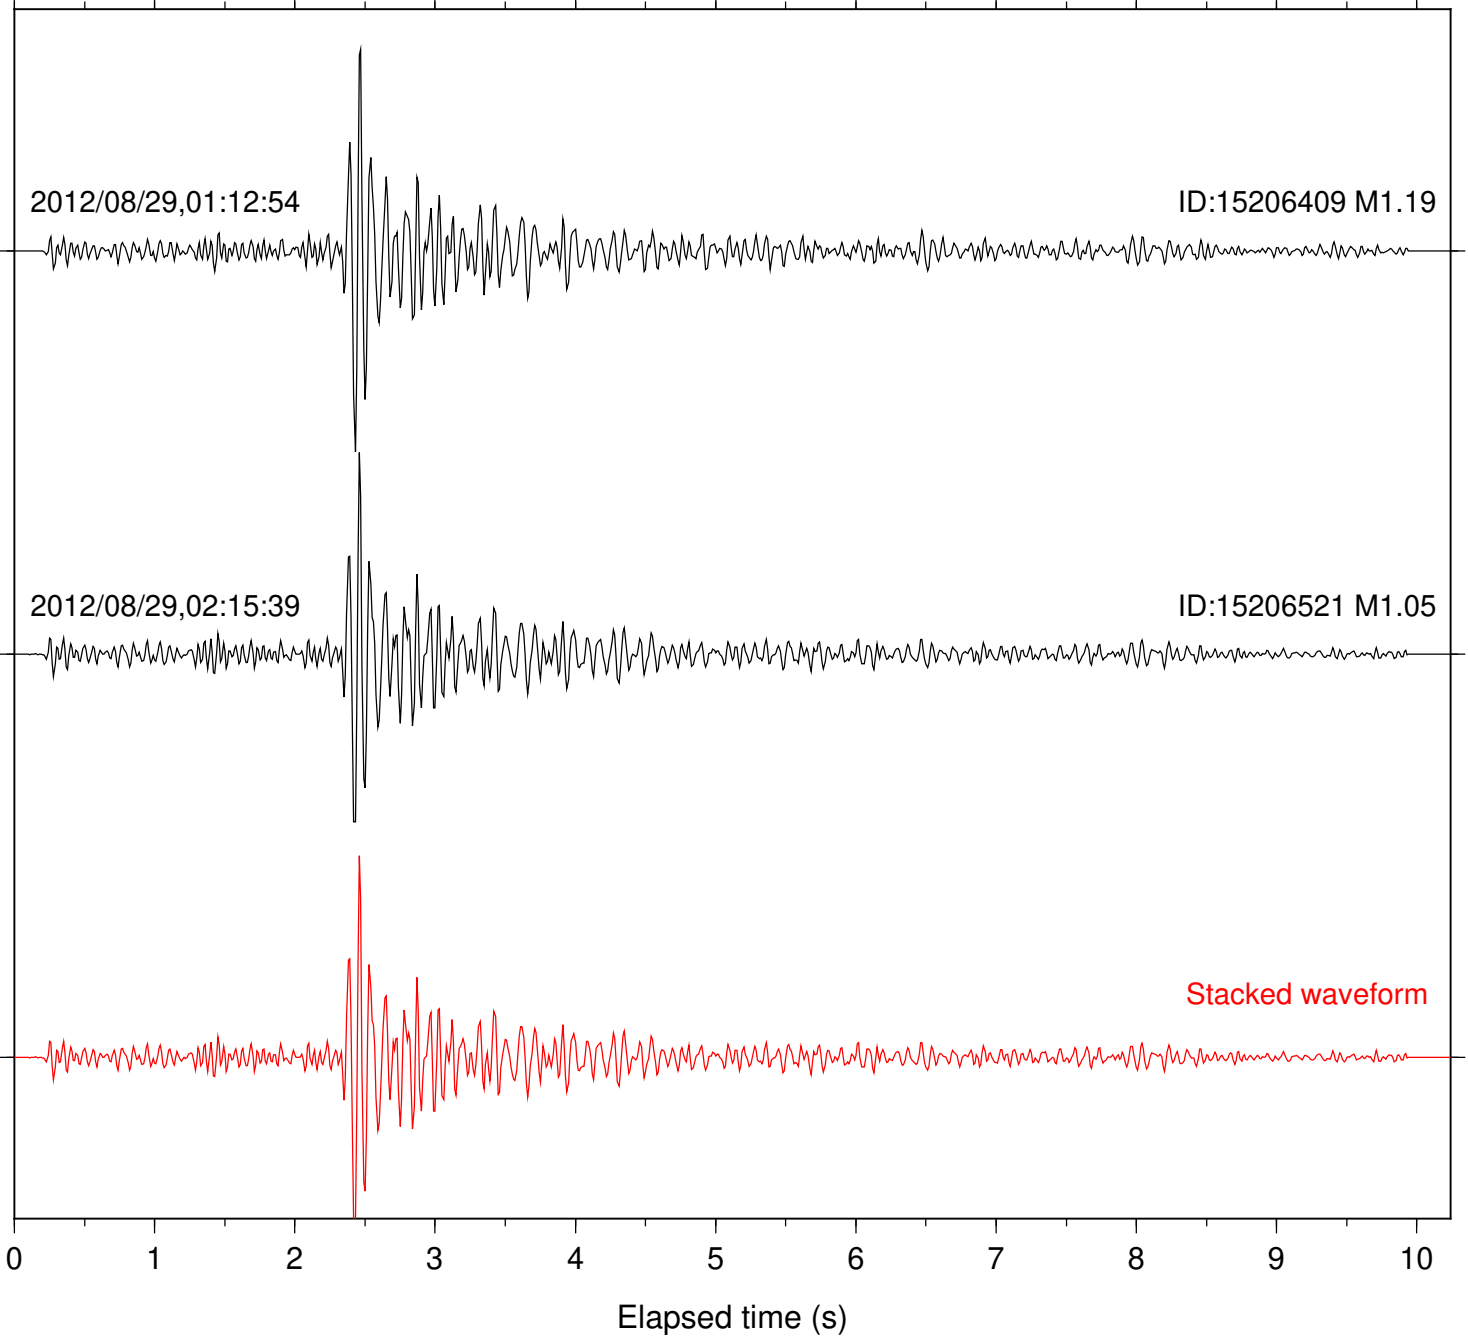

Station: B081 Com: EHZ

Focal depth: 5.38 km

Station: B086 Com: EHZ

Focal depth: 5.33 km

Station: B087 Com: EHZ

Focal depth: 5.33 km

Station: B088 Com: EHZ

Focal depth: 5.38 km

Station: FRD Com: HHZ

Focal depth: 5.33 km

Station: PFO Com: HHZ

Focal depth: 5.33 km

Station: PMD Com: HHZ

Focal depth: 5.37 km

2012/08/29,01:12:54

ID:15206409 M1.19

2012/08/29,02:15:39

ID:15206521 M1.05

Stacked waveform

Station: TRO Com: HHZ

Focal depth: 5.37 km

2012/08/29,01:12:54

ID:15206409 M1.19

2012/08/29,02:15:39