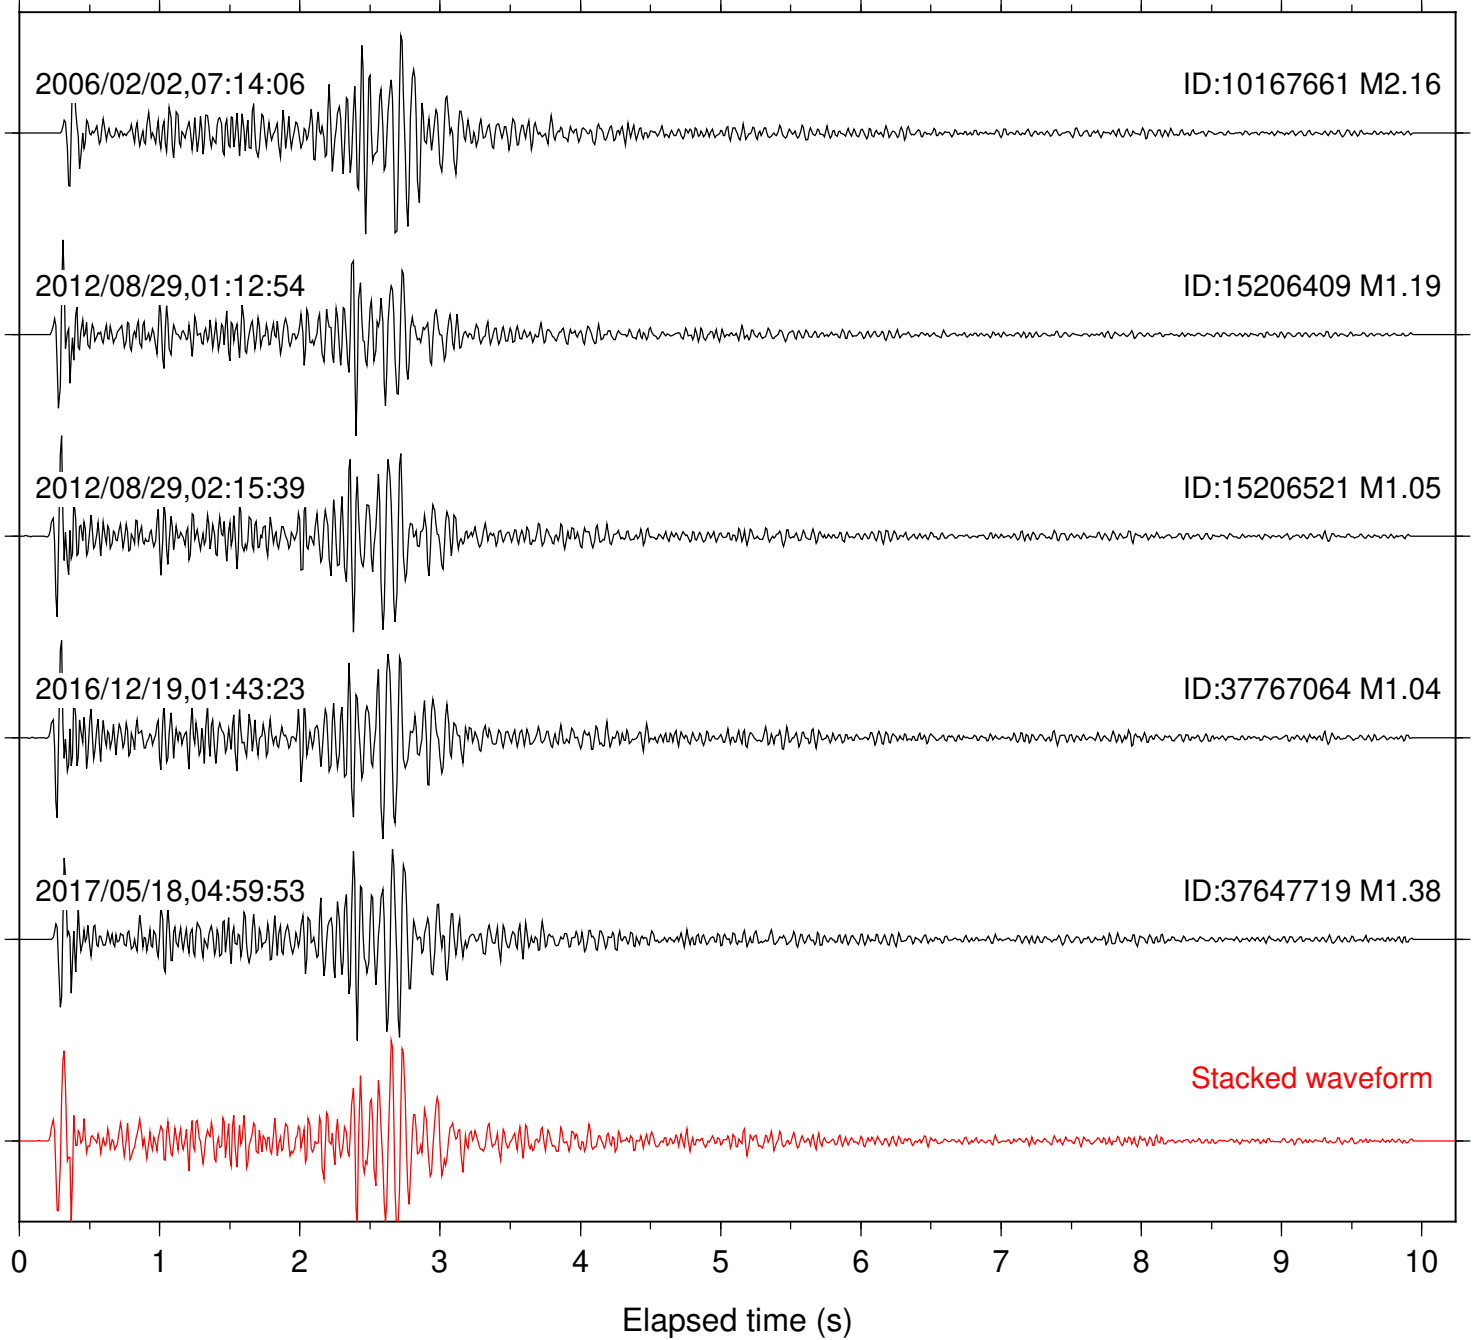

Station: B081 Com: EHZ

Focal depth: 5.38 km

Station: B086 Com: EHZ

Focal depth: 5.33 km

Station: B087 Com: EHZ

Focal depth: 5.33 km

Station: B088 Com: EHZ

Focal depth: 5.38 km

Station: FRD Com: HHZ

Focal depth: 5.33 km

Station: PFO Com: HHZ

Focal depth: 5.33 km

Station: PMD Com: HHZ

Focal depth: 5.37 km

2012/08/29,01:12:54

ID:15206409 M1.19

2012/08/29,02:15:39

ID:15206521 M1.05

Stacked waveform

Station: TRO Com: HHZ

Focal depth: 5.37 km

2012/08/29,01:12:54

ID:15206409 M1.19

2012/08/29,02:15:39