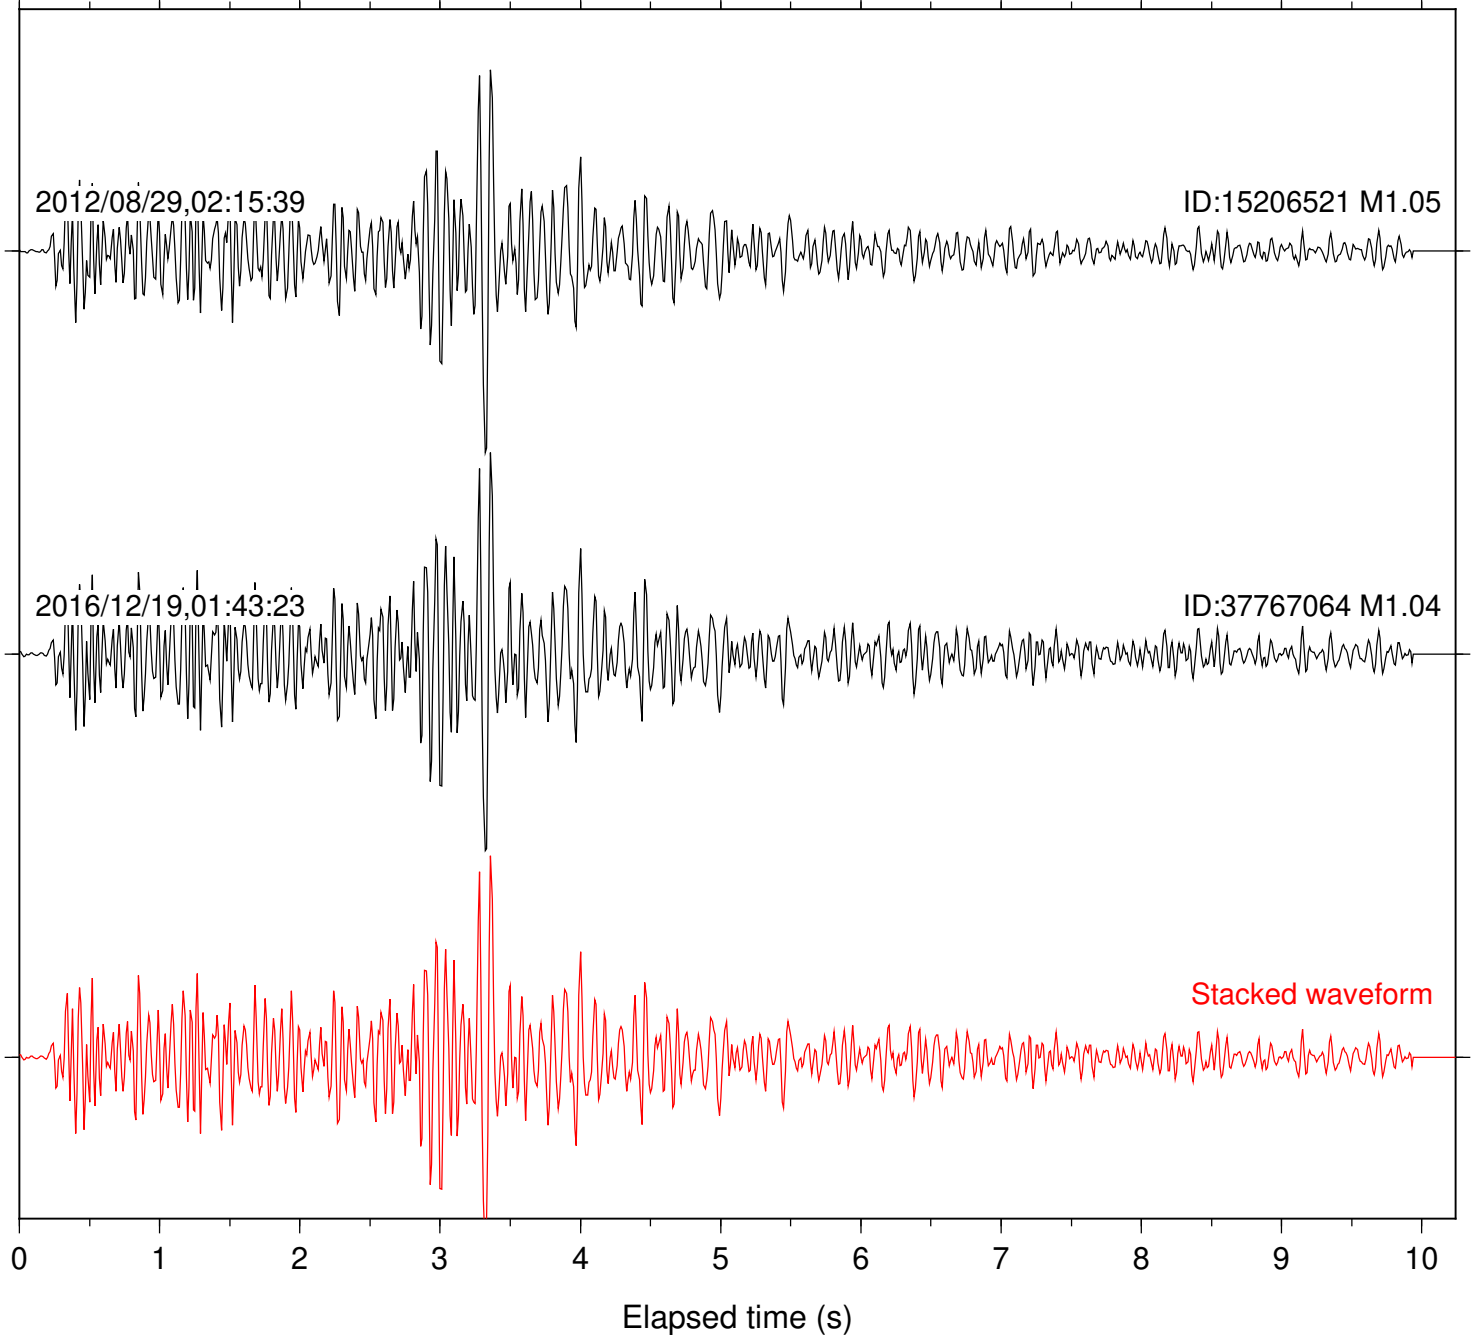

Station: B081 Com: EHZ

Focal depth: 5.38 km

Station: B086 Com: EHZ

Focal depth: 5.33 km

Station: B087 Com: EHZ

Focal depth: 5.33 km

Station: B088 Com: EHZ

Focal depth: 5.38 km

Station: FRD Com: HHZ

Focal depth: 5.33 km

Station: PFO Com: HHZ

Focal depth: 5.33 km

Station: PMD Com: HHZ

Focal depth: 5.37 km

2012/08/29,01:12:54

ID:15206409 M1.19

2012/08/29,02:15:39

ID:15206521 M1.05

Stacked waveform

Station: TRO Com: HHZ

Focal depth: 5.37 km

2012/08/29,01:12:54

ID:15206409 M1.19

2012/08/29,02:15:39