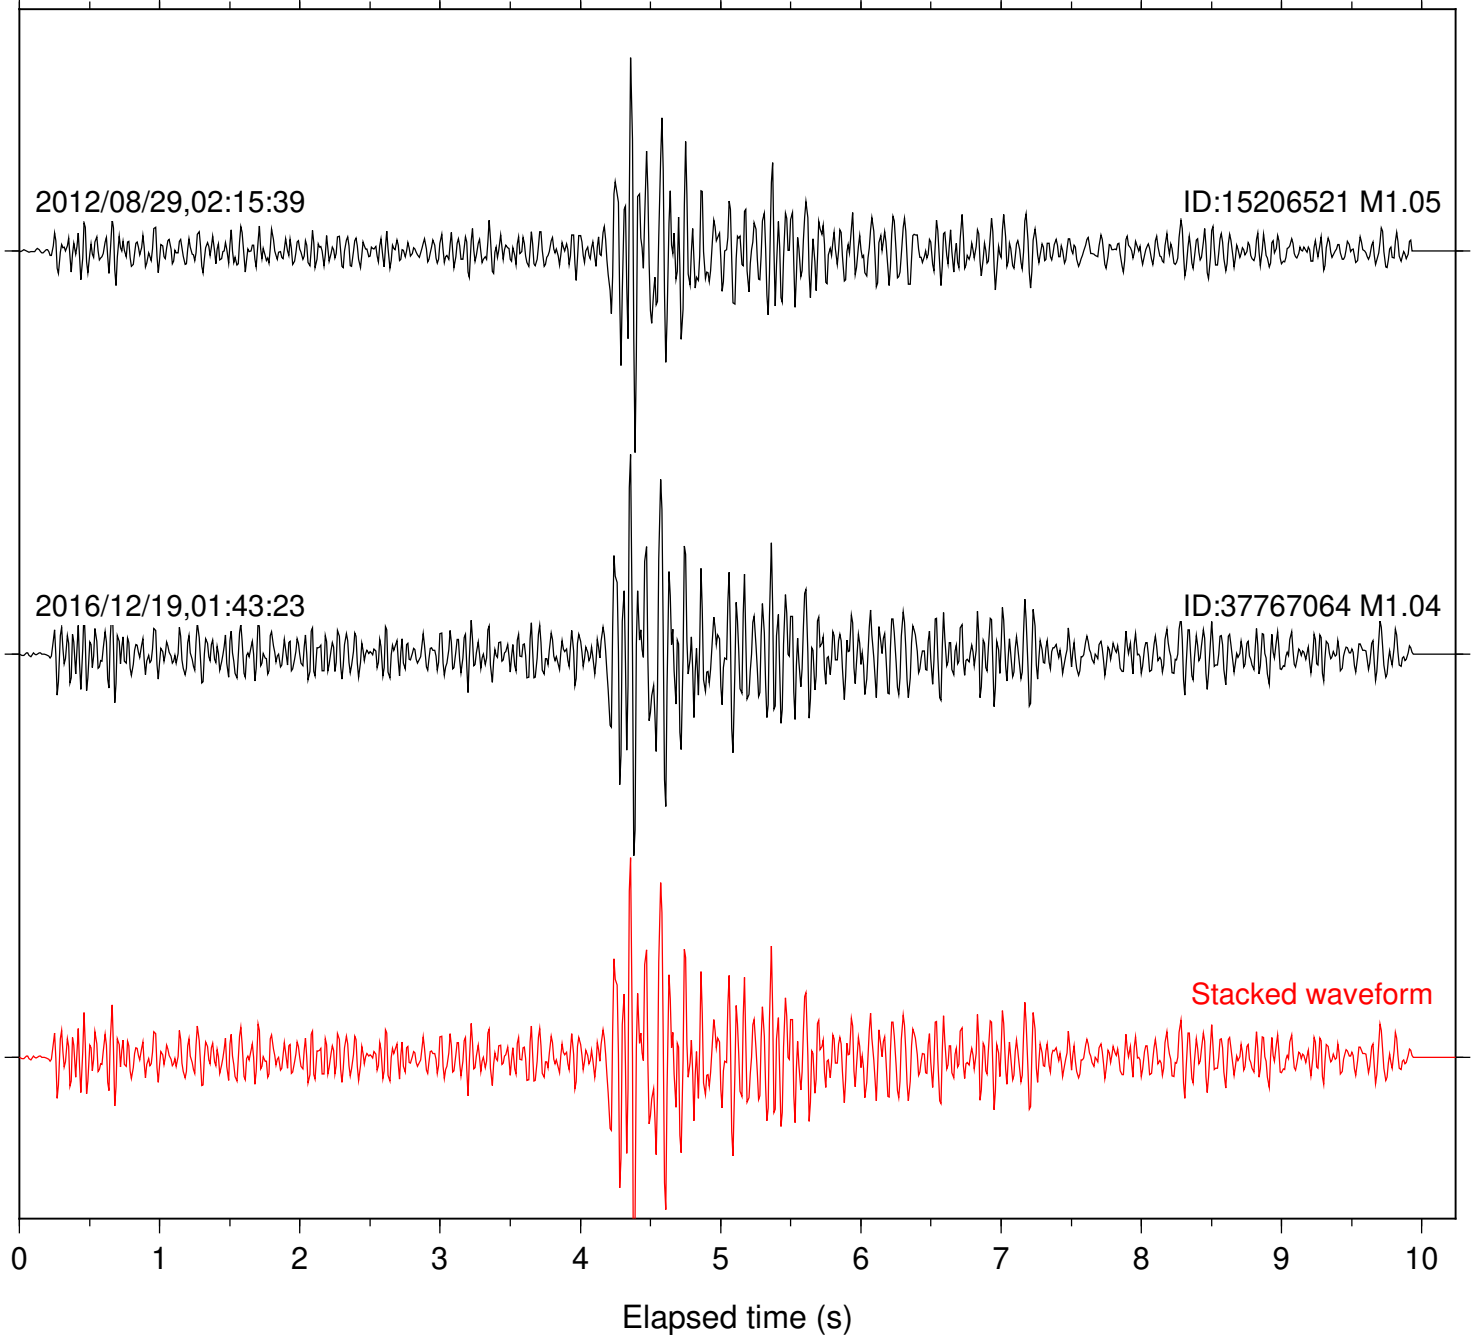

Station: B081 Com: EHZ

Focal depth: 5.38 km

Station: B086 Com: EHZ

Focal depth: 5.33 km

Station: B087 Com: EHZ

Focal depth: 5.33 km

Station: B088 Com: EHZ

Focal depth: 5.38 km

Station: FRD Com: HHZ

Focal depth: 5.33 km

Station: PFO Com: HHZ

Focal depth: 5.33 km

Station: PMD Com: HHZ

Focal depth: 5.37 km

2012/08/29,01:12:54

ID:15206409 M1.19

2012/08/29,02:15:39

ID:15206521 M1.05

Stacked waveform

Station: TRO Com: HHZ

Focal depth: 5.37 km

2012/08/29,01:12:54

ID:15206409 M1.19

2012/08/29,02:15:39