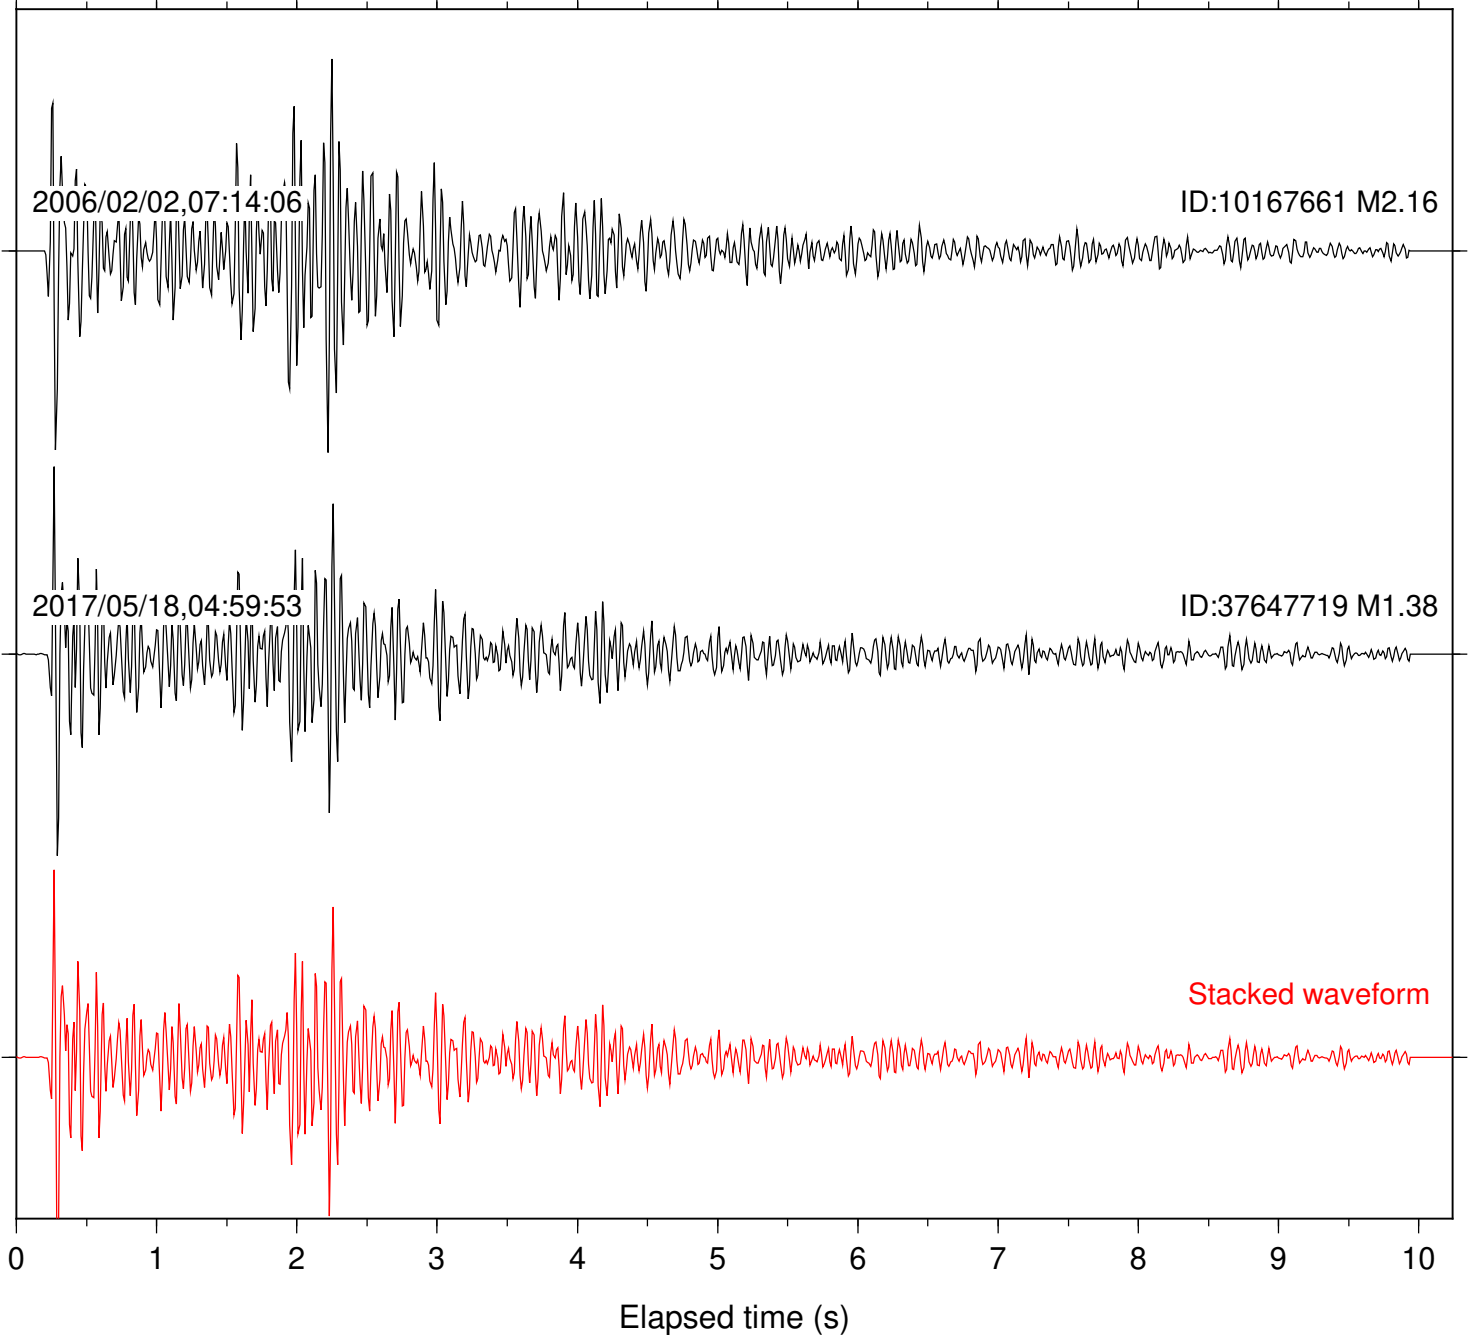

Station: B081 Com: EHZ

Focal depth: 5.38 km

Station: B086 Com: EHZ

Focal depth: 5.33 km

Station: B087 Com: EHZ

Focal depth: 5.33 km

Station: B088 Com: EHZ

Focal depth: 5.38 km

Station: FRD Com: HHZ

Focal depth: 5.33 km

Station: PFO Com: HHZ

Focal depth: 5.33 km

Station: PMD Com: HHZ

Focal depth: 5.37 km

2012/08/29,01:12:54

ID:15206409 M1.19

2012/08/29,02:15:39

ID:15206521 M1.05

Stacked waveform

Station: TRO Com: HHZ

Focal depth: 5.37 km

2012/08/29,01:12:54

ID:15206409 M1.19

2012/08/29,02:15:39