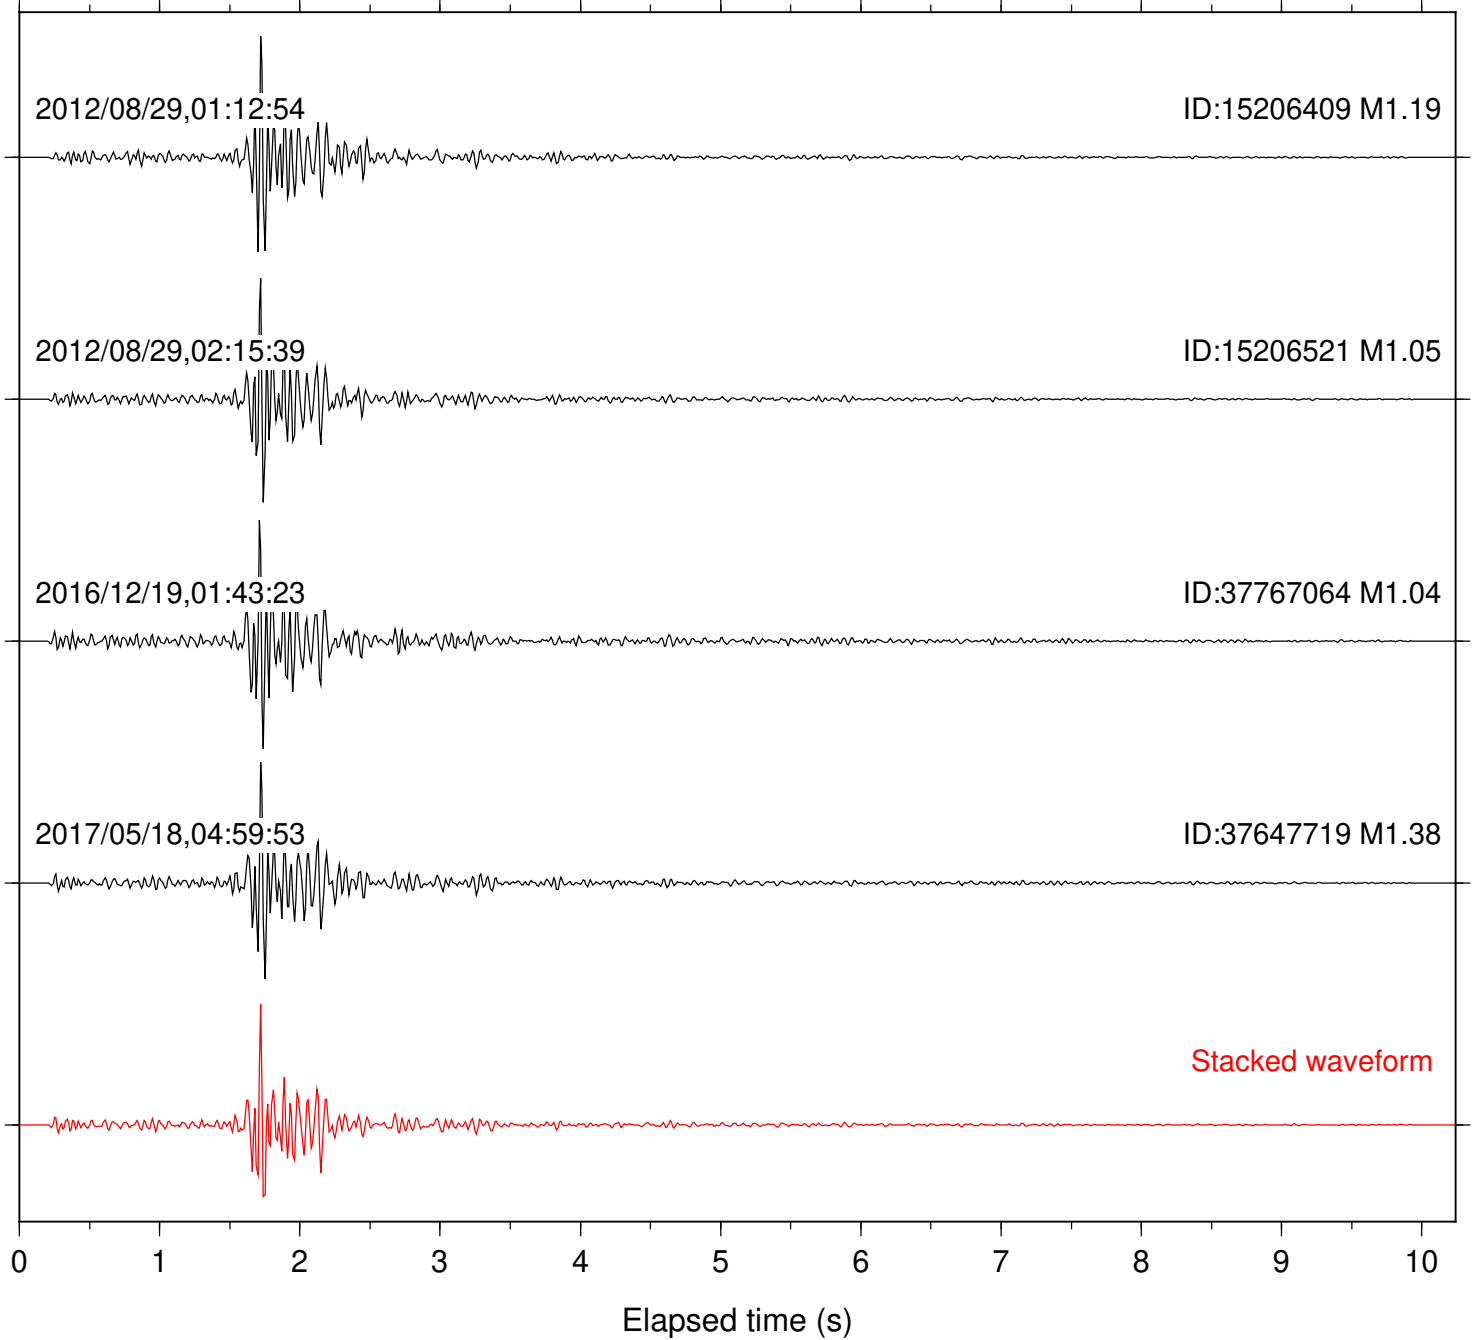

Station: B081 Com: EHZ

Focal depth: 5.38 km

Station: B086 Com: EHZ

Focal depth: 5.33 km

Station: B087 Com: EHZ

Focal depth: 5.33 km

Station: B088 Com: EHZ

Focal depth: 5.38 km

Station: FRD Com: HHZ

Focal depth: 5.33 km

Station: PFO Com: HHZ

Focal depth: 5.33 km

Station: PMD Com: HHZ

Focal depth: 5.37 km

2012/08/29,01:12:54

ID:15206409 M1.19

2012/08/29,02:15:39

ID:15206521 M1.05

Stacked waveform

Station: TRO Com: HHZ

Focal depth: 5.37 km

2012/08/29,01:12:54

ID:15206409 M1.19

2012/08/29,02:15:39