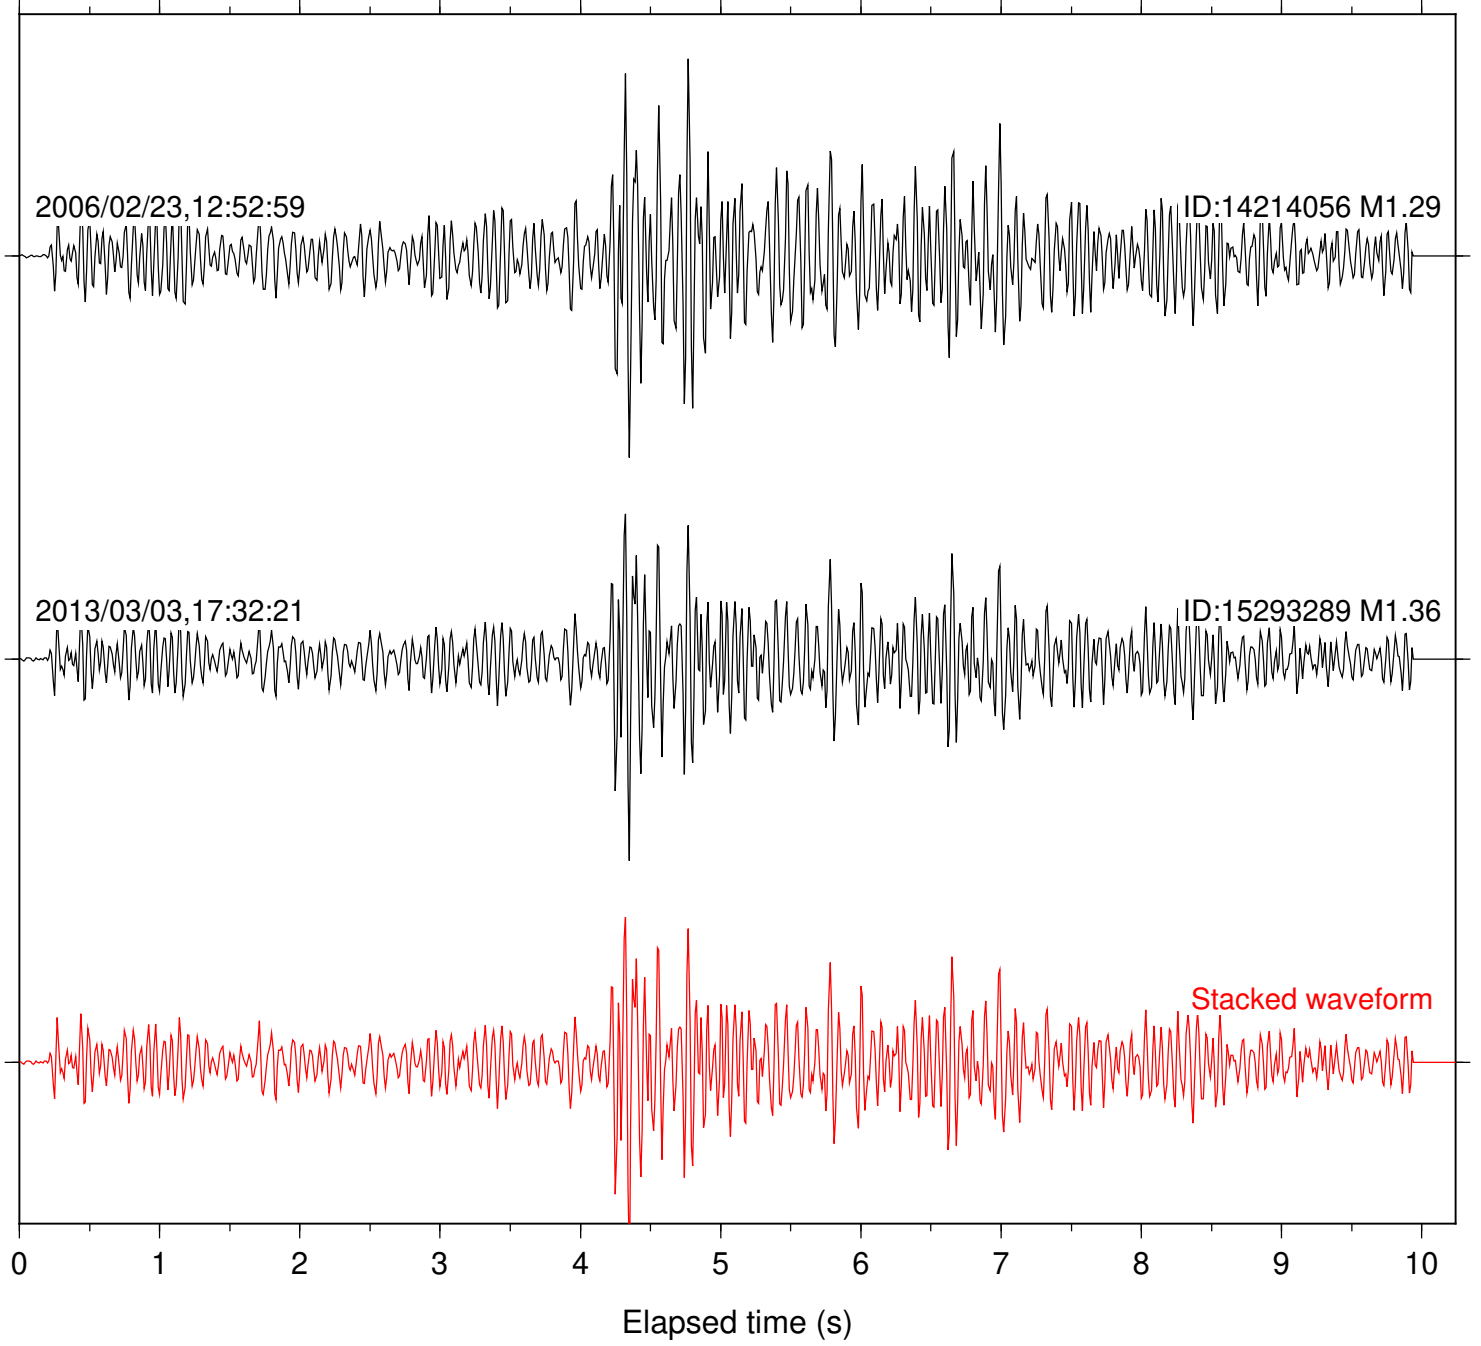

Station: FRD Com: HHZ

Focal depth: 5.44 km

Station: KNW Com: HHZ

Focal depth: 5.44 km

Station: LVA2 Com: HHZ

Focal depth: 5.44 km

Station: PMD Com: HHZ

Focal depth: 5.40 km

2006/01/30,13:01:55

ID:10167101 M1.48

2006/02/23,12:52:56

ID:14214056 M1.29

Stacked waveform

0 1 2 3 4 5 6 7 8 9 10
Elapsed time (s)

Station: SND Com: HHZ

Focal depth: 5.44 km