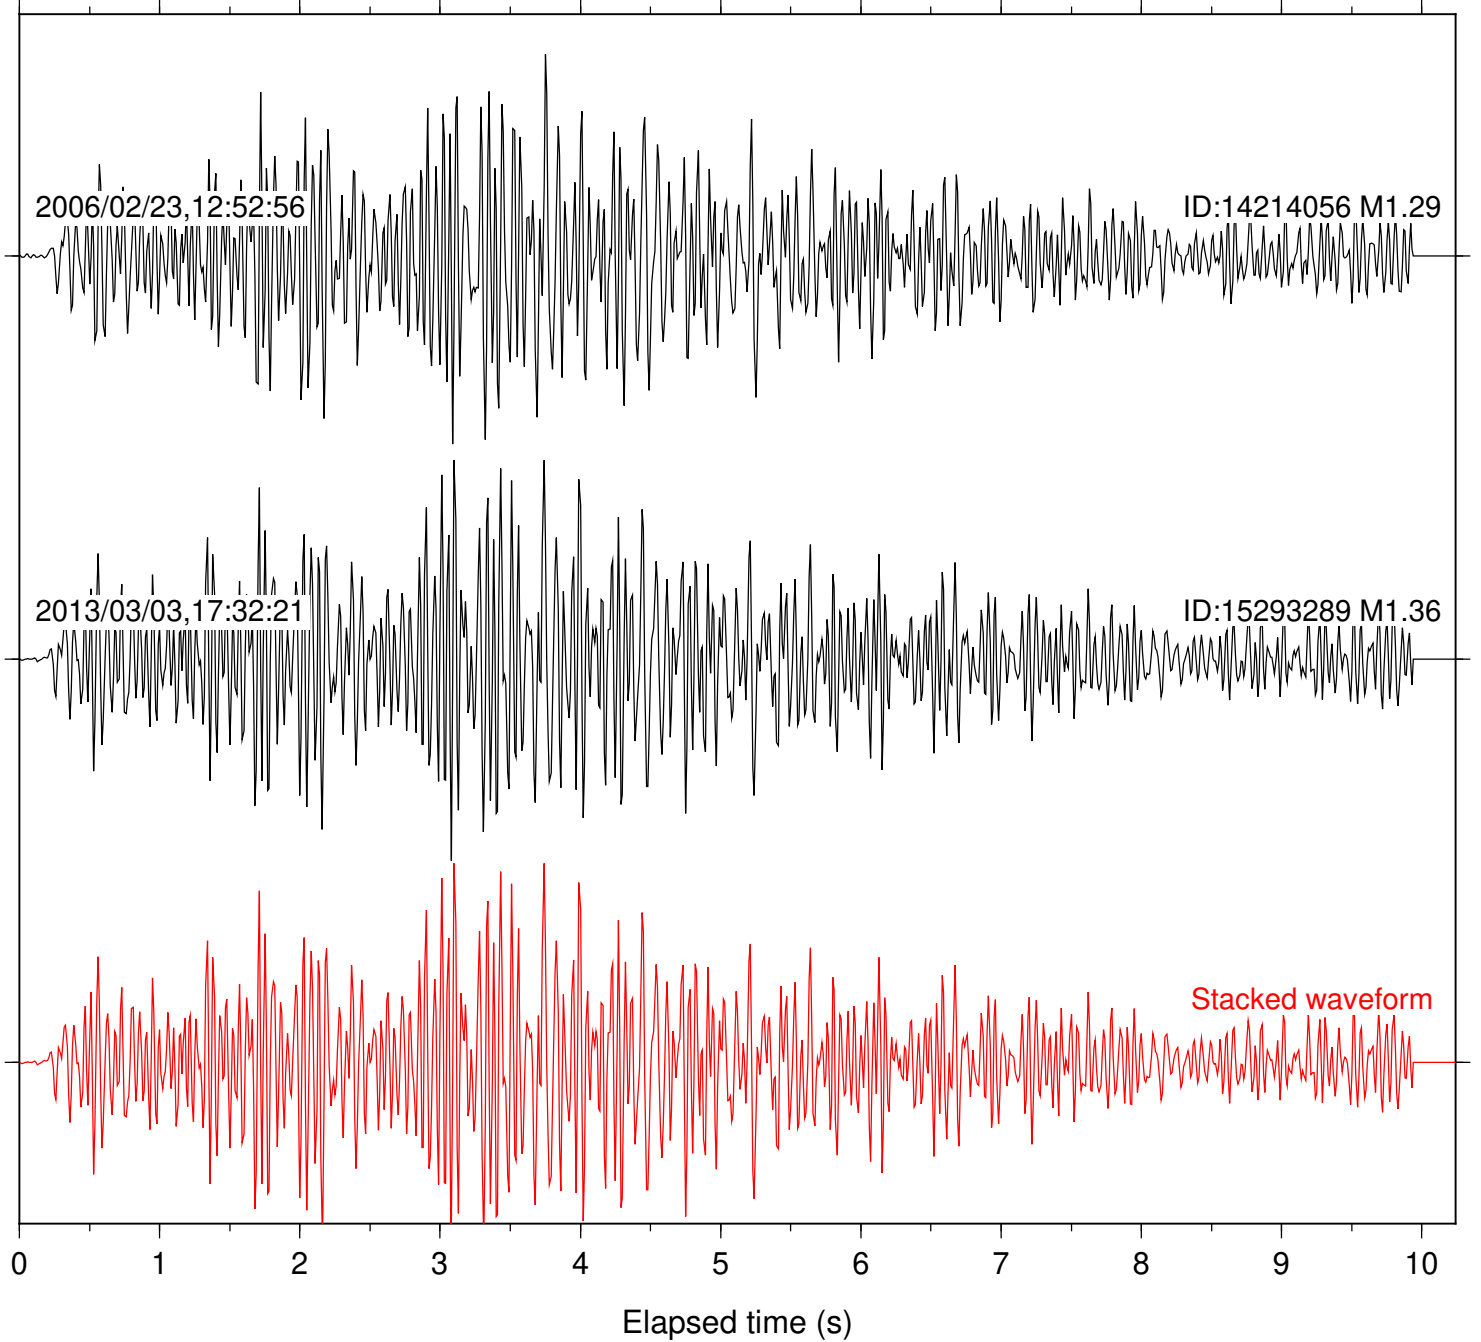

Station: FRD Com: HHZ

Focal depth: 5.44 km

Station: KNW Com: HHZ

Focal depth: 5.44 km

Station: LVA2 Com: HHZ

Focal depth: 5.44 km

Station: PMD Com: HHZ

Focal depth: 5.40 km

2006/01/30,13:01:55

ID:10167101 M1.48

2006/02/23,12:52:56

ID:14214056 M1.29

Stacked waveform

0 1 2 3 4 5 6 7 8 9 10
Elapsed time (s)

Station: SND Com: HHZ

Focal depth: 5.44 km