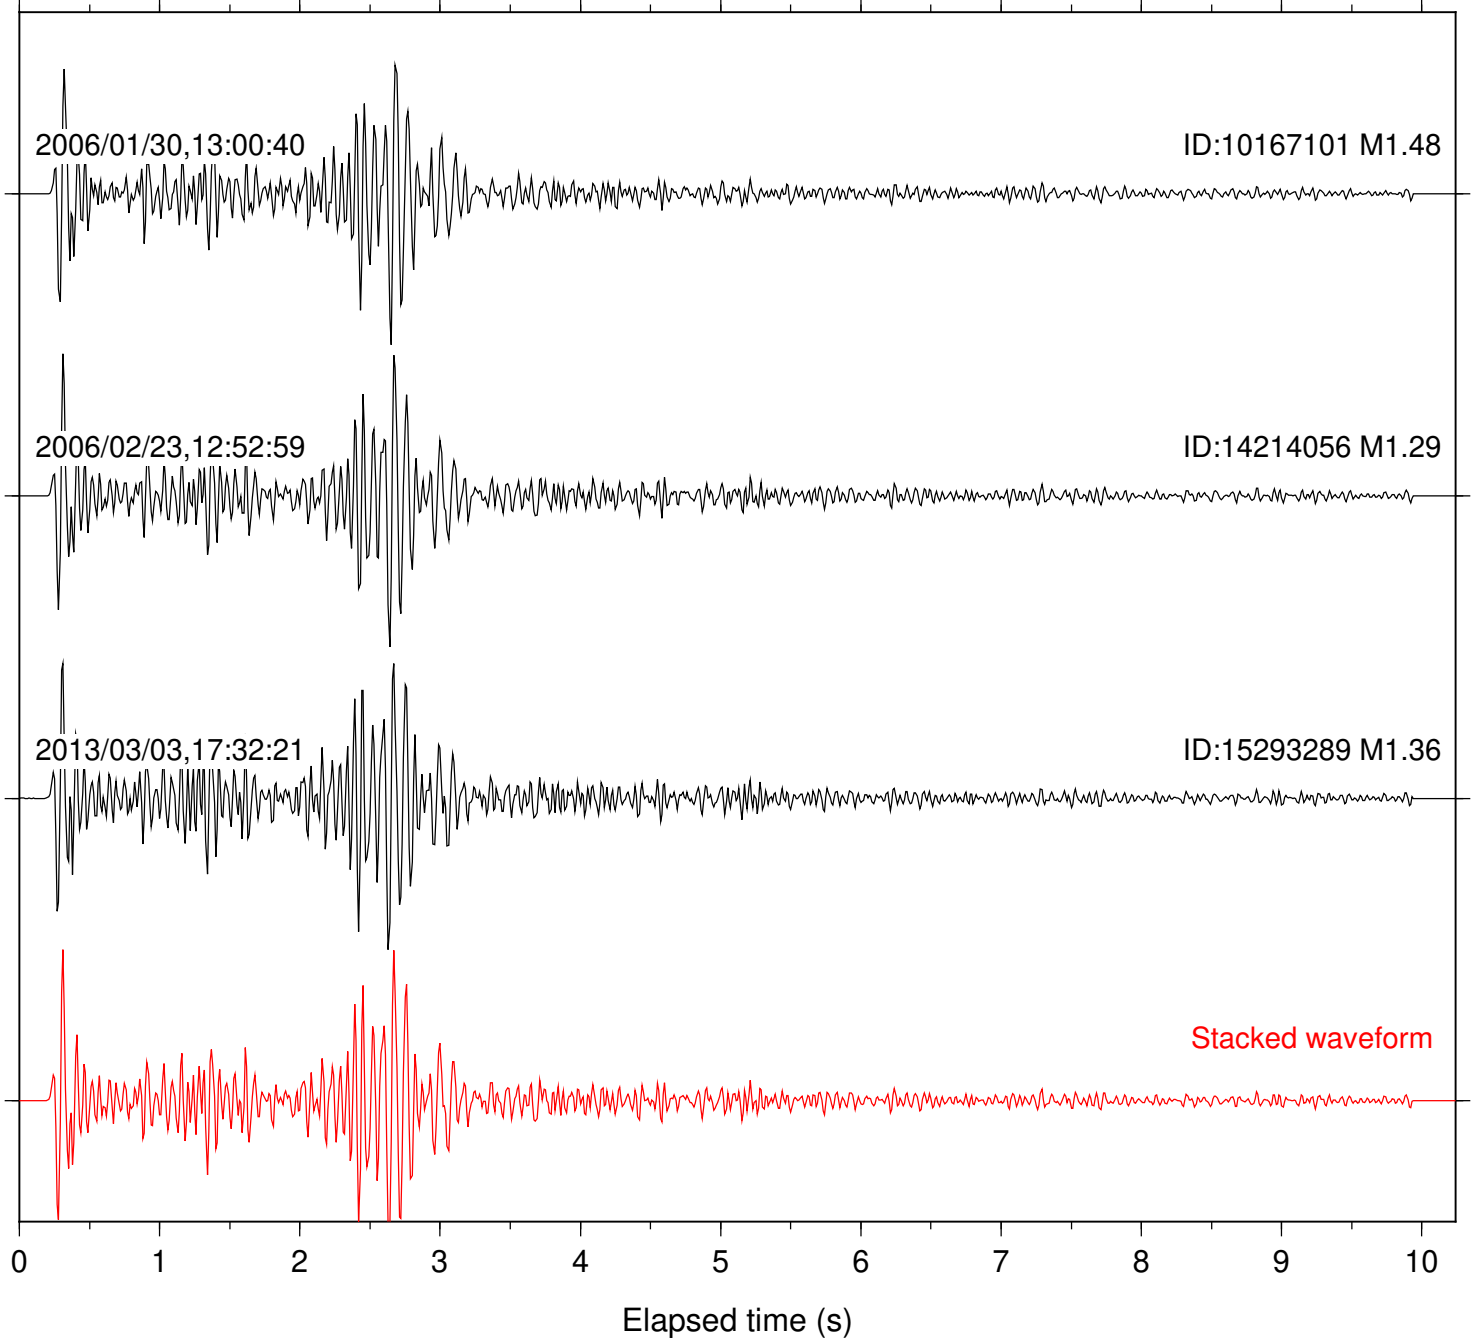

Station: FRD Com: HHZ

Focal depth: 5.44 km

Station: KNW Com: HHZ

Focal depth: 5.44 km

Station: LVA2 Com: HHZ

Focal depth: 5.44 km

Station: PMD Com: HHZ

Focal depth: 5.40 km

2006/01/30,13:01:55

ID:10167101 M1.48

2006/02/23,12:52:56

ID:14214056 M1.29

Stacked waveform

0 1 2 3 4 5 6 7 8 9 10
Elapsed time (s)

Station: SND Com: HHZ

Focal depth: 5.44 km