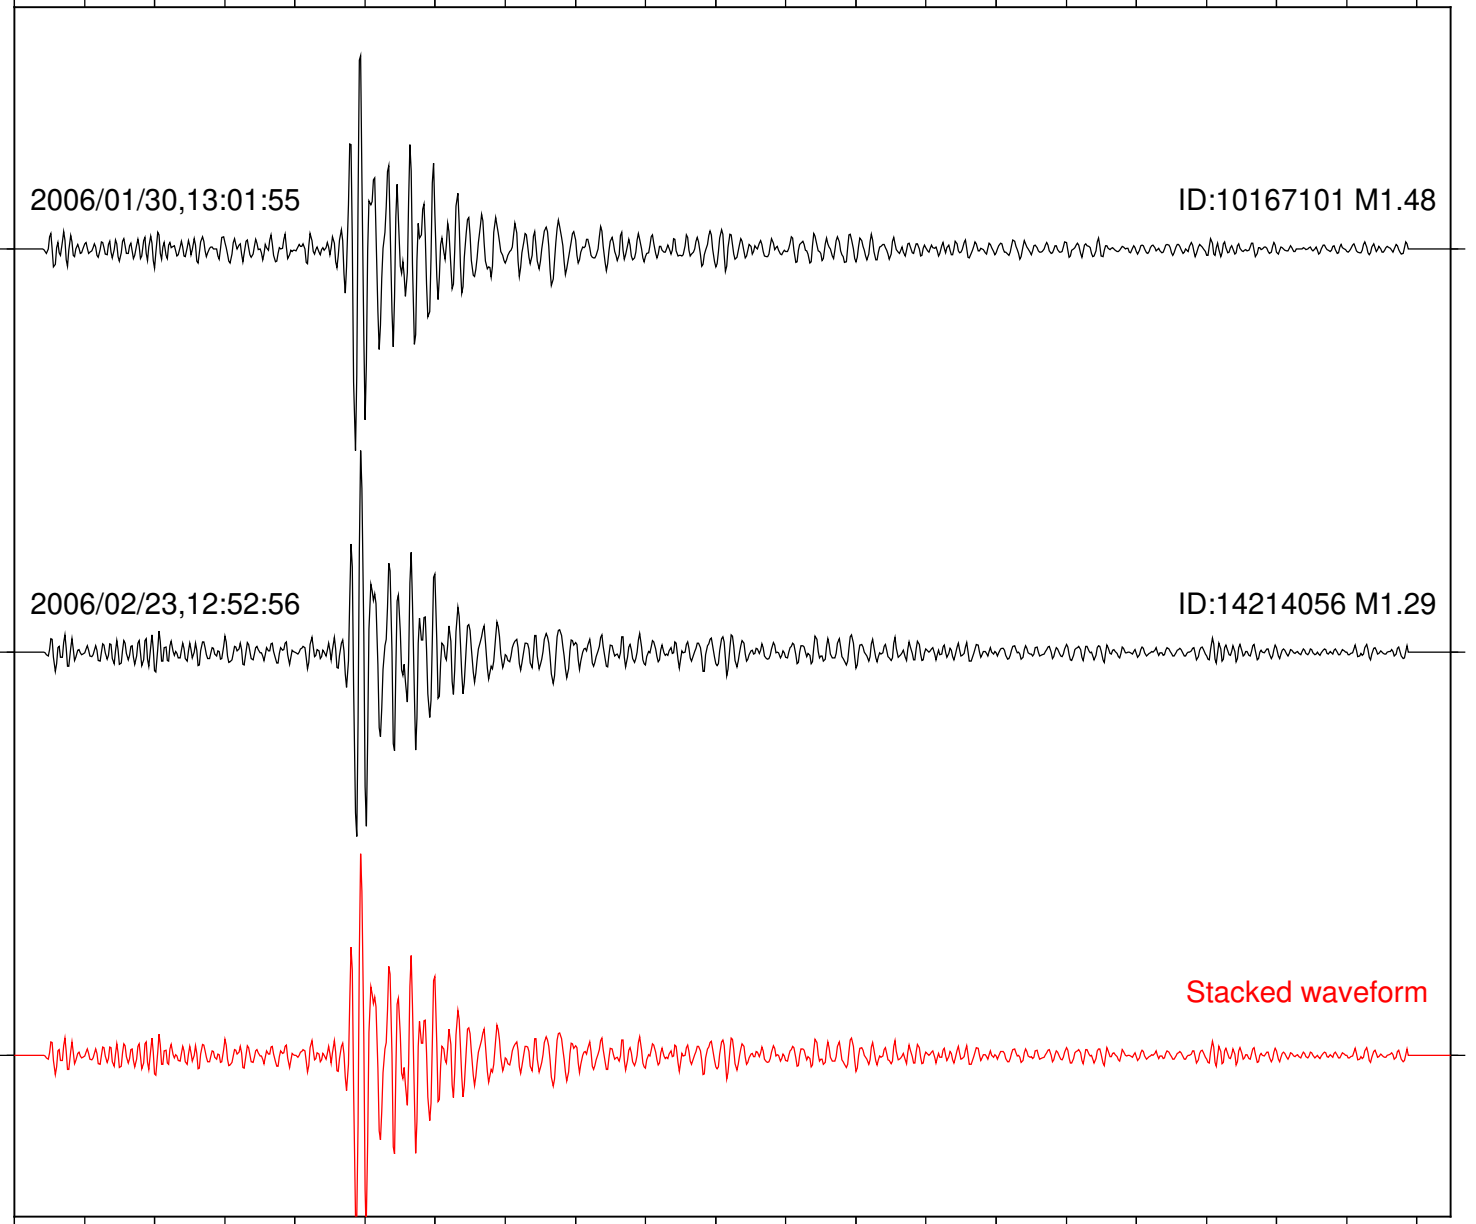

Station: FRD Com: HHZ

Focal depth: 5.44 km

Station: KNW Com: HHZ

Focal depth: 5.44 km

Station: LVA2 Com: HHZ

Focal depth: 5.44 km

Station: PMD Com: HHZ

Focal depth: 5.40 km

2006/01/30,13:01:55

ID:10167101 M1.48

2006/02/23,12:52:56

ID:14214056 M1.29

Stacked waveform

0 1 2 3 4 5 6 7 8 9 10
Elapsed time (s)

Station: SND Com: HHZ

Focal depth: 5.44 km