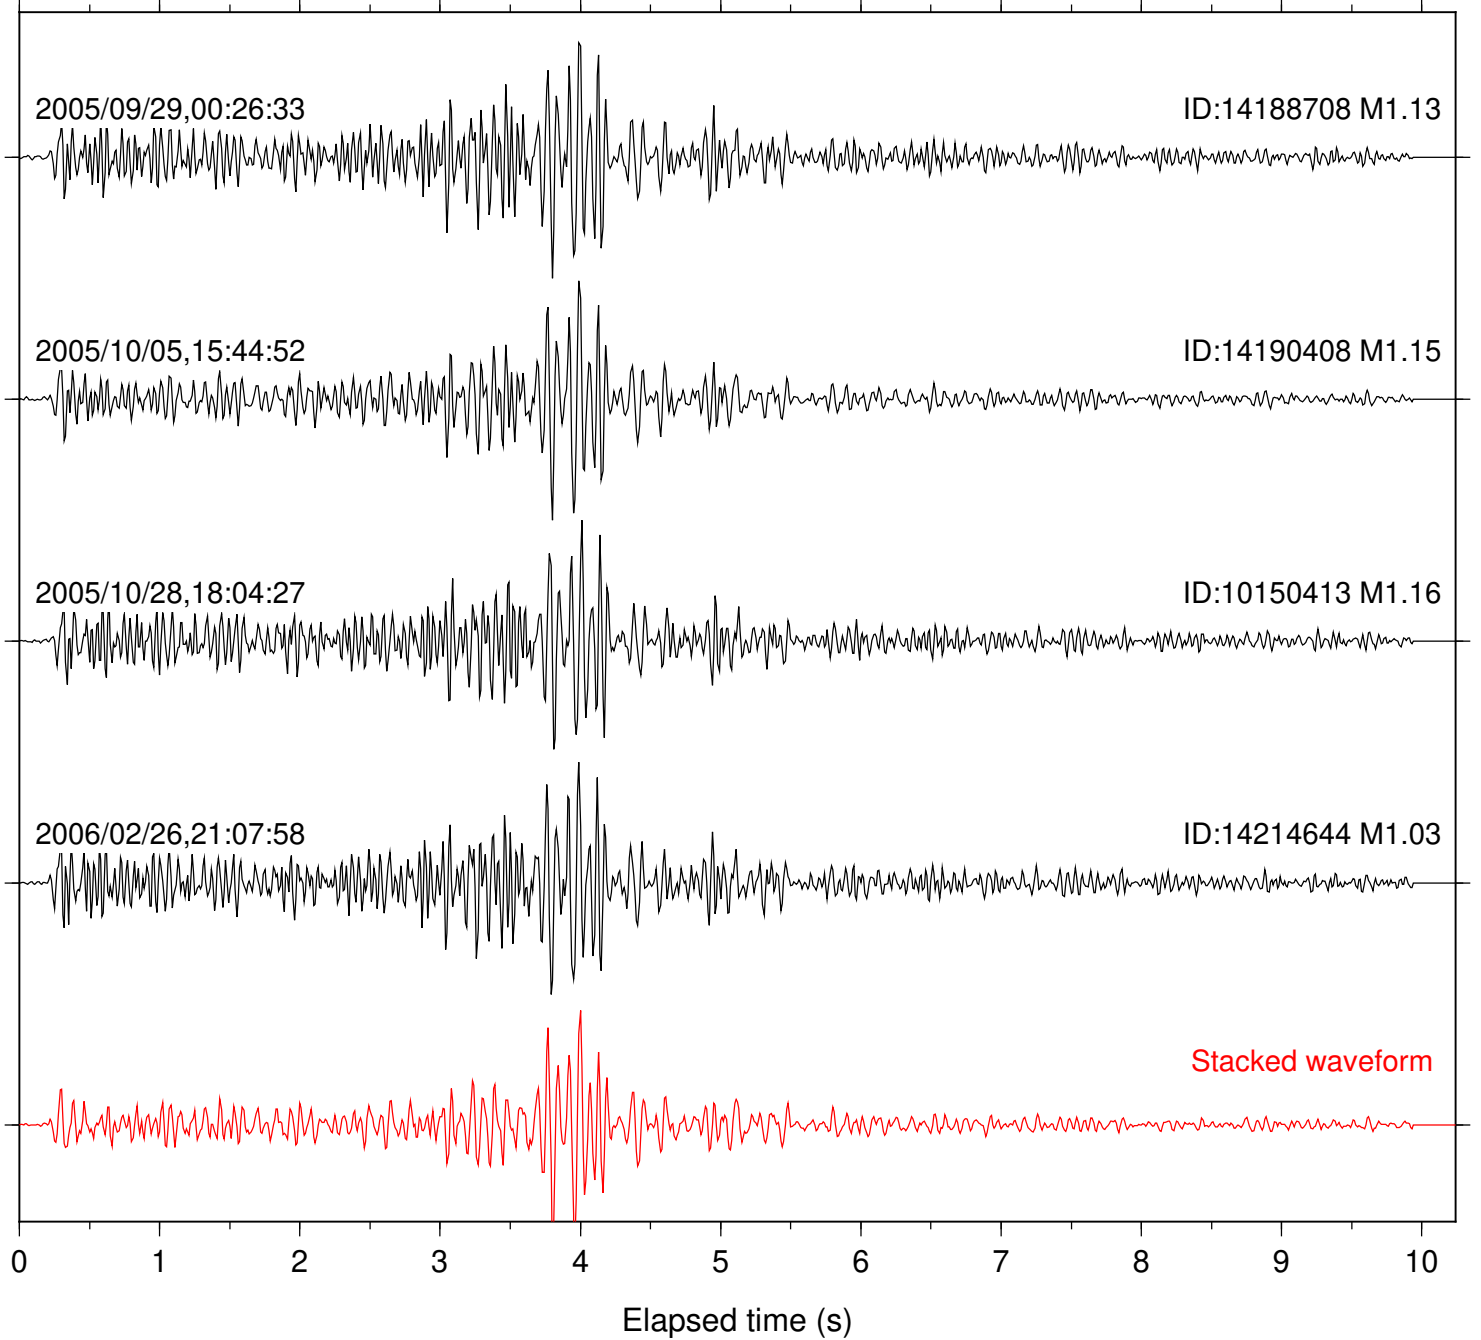

Station: BAC Com: EHZ

Focal depth: 11.09 km

2005/09/29,00:27:46

ID:14188708 M1.13

2005/10/28,18:05:42

ID:10150413 M1.16

Stacked waveform

0 1 2 3 4 5 6 7 8 9 10  
Elapsed time (s)

Station: CRY Com: HHZ

Focal depth: 11.09 km

Station: DGR Com: HHZ

Focal depth: 11.09 km

Station: FRD Com: HHZ

Focal depth: 11.09 km

Station: HMT2 Com: HHZ

Focal depth: 11.09 km

Station: KNW Com: HHZ

Focal depth: 11.09 km

Station: LVA2 Com: HHZ

Focal depth: 11.10 km

Station: PFO Com: HHZ

Focal depth: 11.09 km

Station: PLM Com: HHZ

Focal depth: 11.09 km

Station: POB2 Com: HHZ

Focal depth: 11.09 km

Station: RDM Com: HHZ

Focal depth: 11.09 km

Station: SND Com: HHZ

Focal depth: 11.09 km