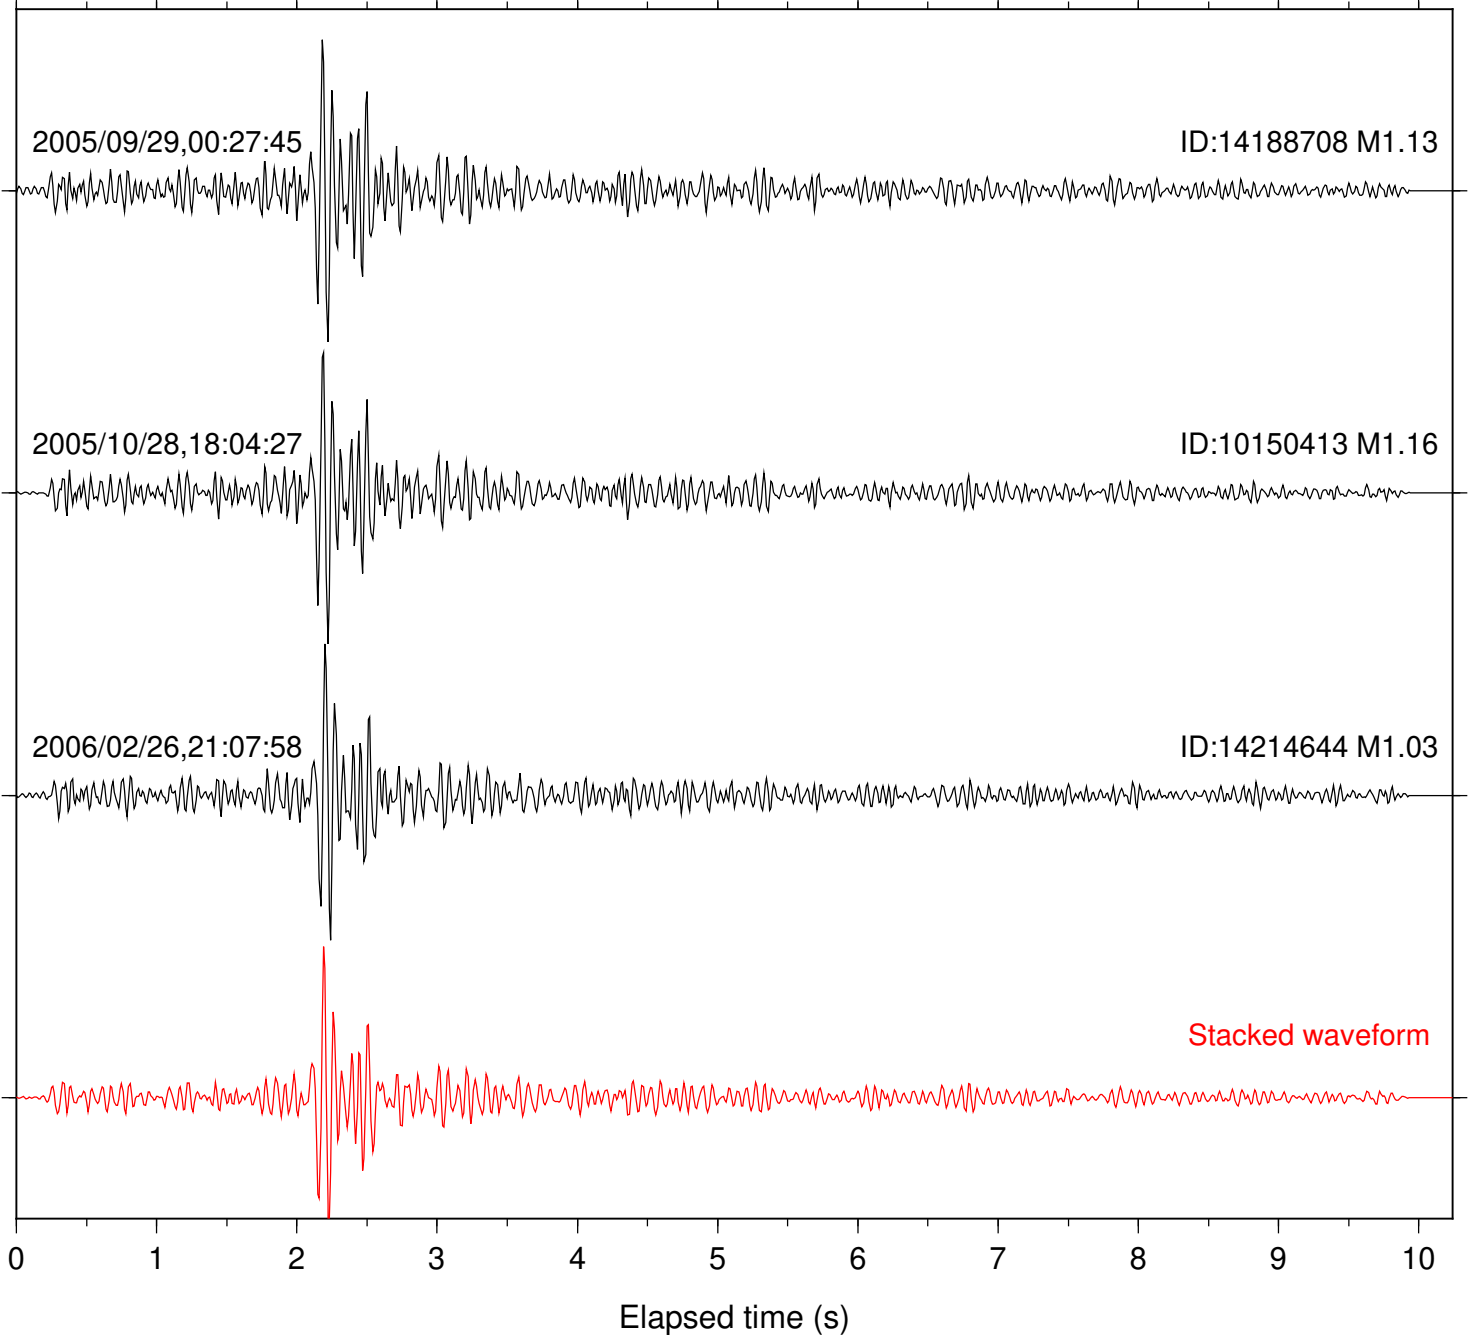

Station: BAC Com: EHZ

Focal depth: 11.09 km

2005/09/29,00:27:46

ID:14188708 M1.13

2005/10/28,18:05:42

ID:10150413 M1.16

Stacked waveform

0 1 2 3 4 5 6 7 8 9 10  
Elapsed time (s)

Station: CRY Com: HHZ

Focal depth: 11.09 km

Station: DGR Com: HHZ

Focal depth: 11.09 km

Station: FRD Com: HHZ

Focal depth: 11.09 km

Station: HMT2 Com: HHZ

Focal depth: 11.09 km

Station: KNW Com: HHZ

Focal depth: 11.09 km

Station: LVA2 Com: HHZ

Focal depth: 11.10 km

Station: PFO Com: HHZ

Focal depth: 11.09 km

Station: PLM Com: HHZ

Focal depth: 11.09 km

Station: POB2 Com: HHZ

Focal depth: 11.09 km

Station: RDM Com: HHZ

Focal depth: 11.09 km

Station: SND Com: HHZ

Focal depth: 11.09 km