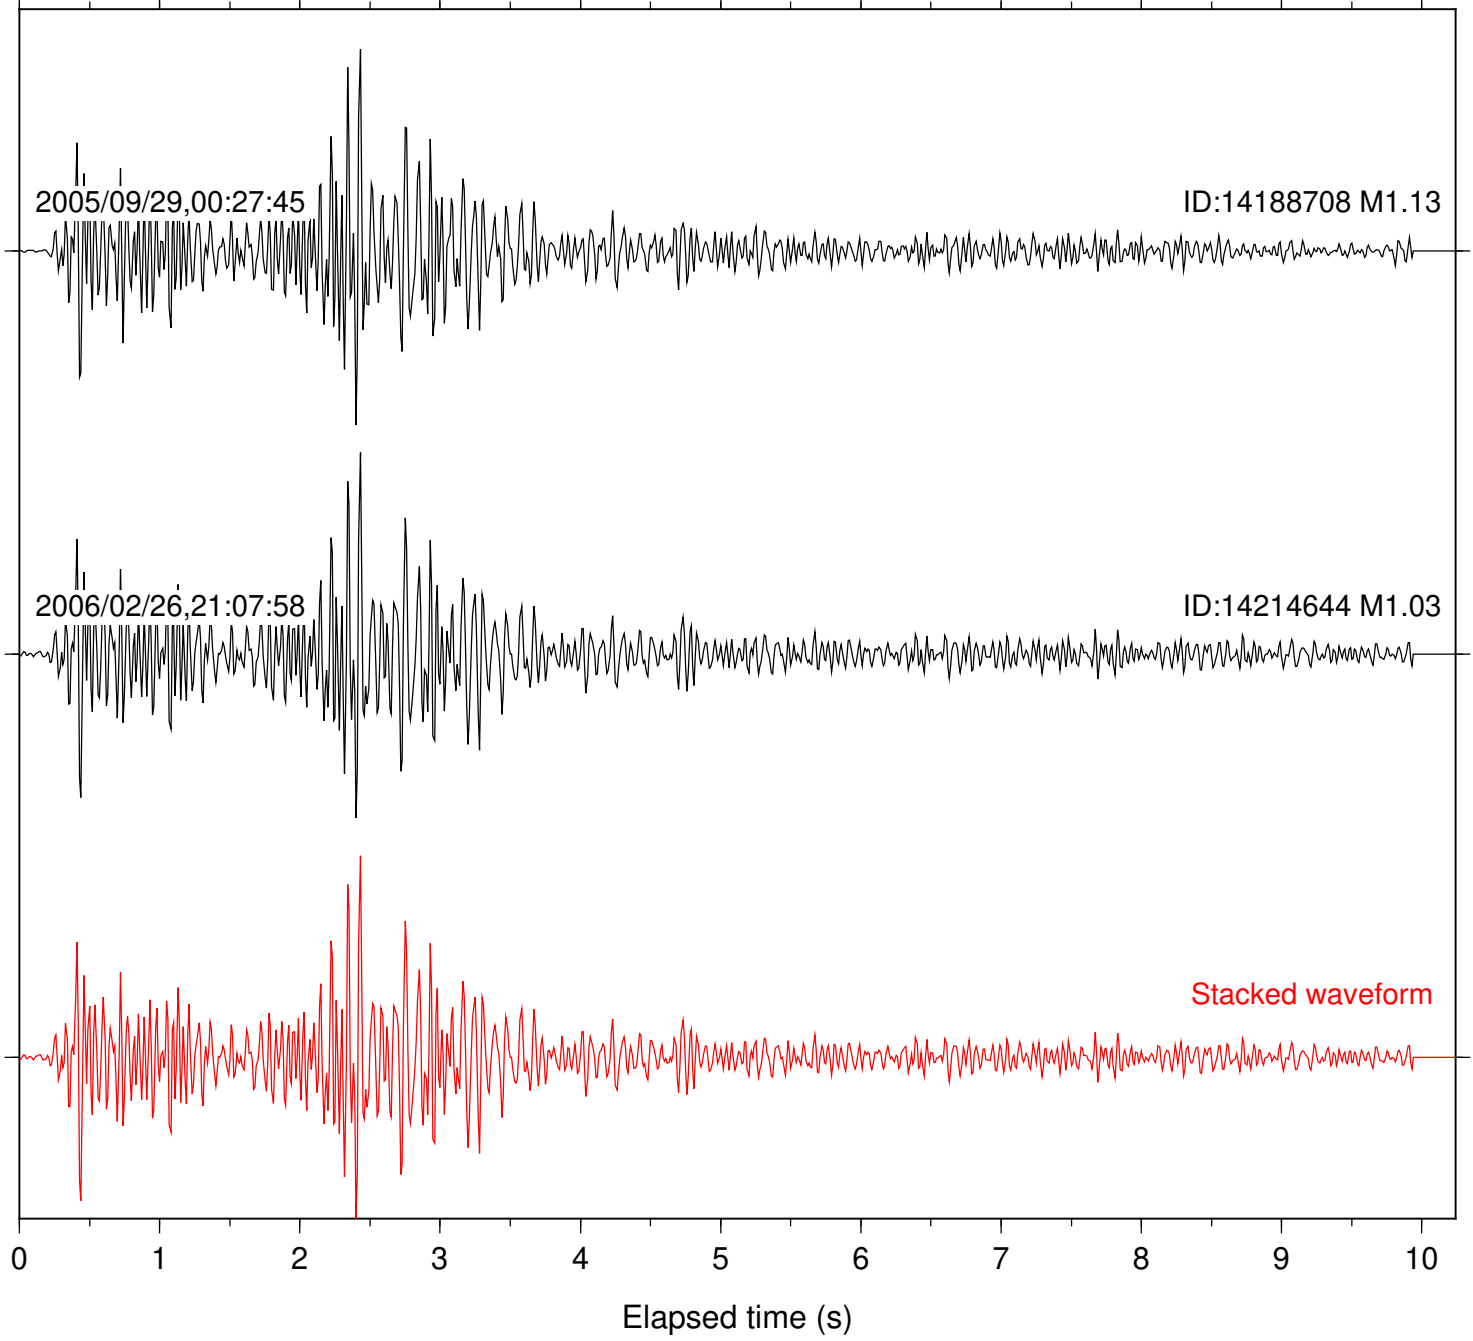

Station: BAC Com: EHZ

Focal depth: 11.09 km

2005/09/29,00:27:46

ID:14188708 M1.13

2005/10/28,18:05:42

ID:10150413 M1.16

Stacked waveform

0 1 2 3 4 5 6 7 8 9 10  
Elapsed time (s)

Station: CRY Com: HHZ

Focal depth: 11.09 km

Station: DGR Com: HHZ

Focal depth: 11.09 km

Station: FRD Com: HHZ

Focal depth: 11.09 km

Station: HMT2 Com: HHZ

Focal depth: 11.09 km

Station: KNW Com: HHZ

Focal depth: 11.09 km

Station: LVA2 Com: HHZ

Focal depth: 11.10 km

Station: PFO Com: HHZ

Focal depth: 11.09 km

Station: PLM Com: HHZ

Focal depth: 11.09 km

Station: POB2 Com: HHZ

Focal depth: 11.09 km

Station: RDM Com: HHZ

Focal depth: 11.09 km

Station: SND Com: HHZ

Focal depth: 11.09 km