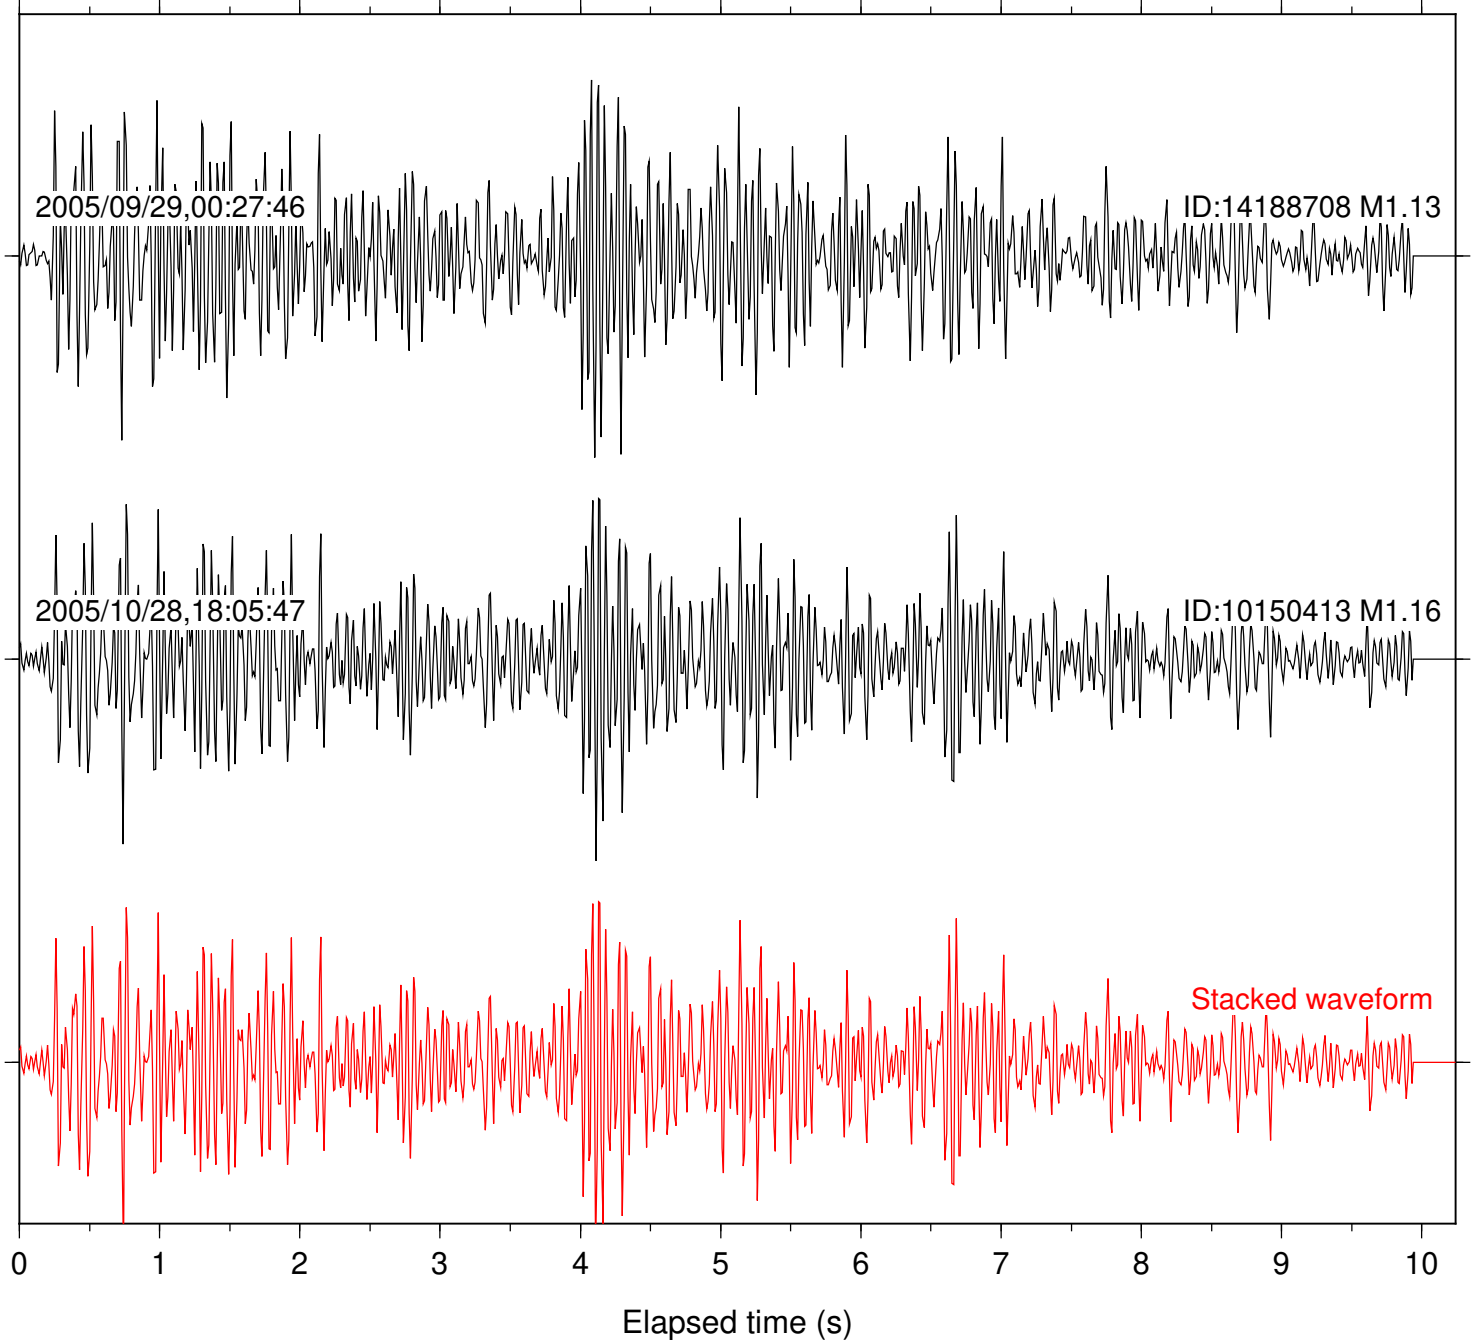

Station: BAC Com: EHZ

Focal depth: 11.09 km

2005/09/29,00:27:46

ID:14188708 M1.13

2005/10/28,18:05:42

ID:10150413 M1.16

Stacked waveform

0 1 2 3 4 5 6 7 8 9 10  
Elapsed time (s)

Station: CRY Com: HHZ

Focal depth: 11.09 km

Station: DGR Com: HHZ

Focal depth: 11.09 km

Station: FRD Com: HHZ

Focal depth: 11.09 km

Station: HMT2 Com: HHZ

Focal depth: 11.09 km

Station: KNW Com: HHZ

Focal depth: 11.09 km

Station: LVA2 Com: HHZ

Focal depth: 11.10 km

Station: PFO Com: HHZ

Focal depth: 11.09 km

Station: PLM Com: HHZ

Focal depth: 11.09 km

Station: POB2 Com: HHZ

Focal depth: 11.09 km

Station: RDM Com: HHZ

Focal depth: 11.09 km

Station: SND Com: HHZ

Focal depth: 11.09 km