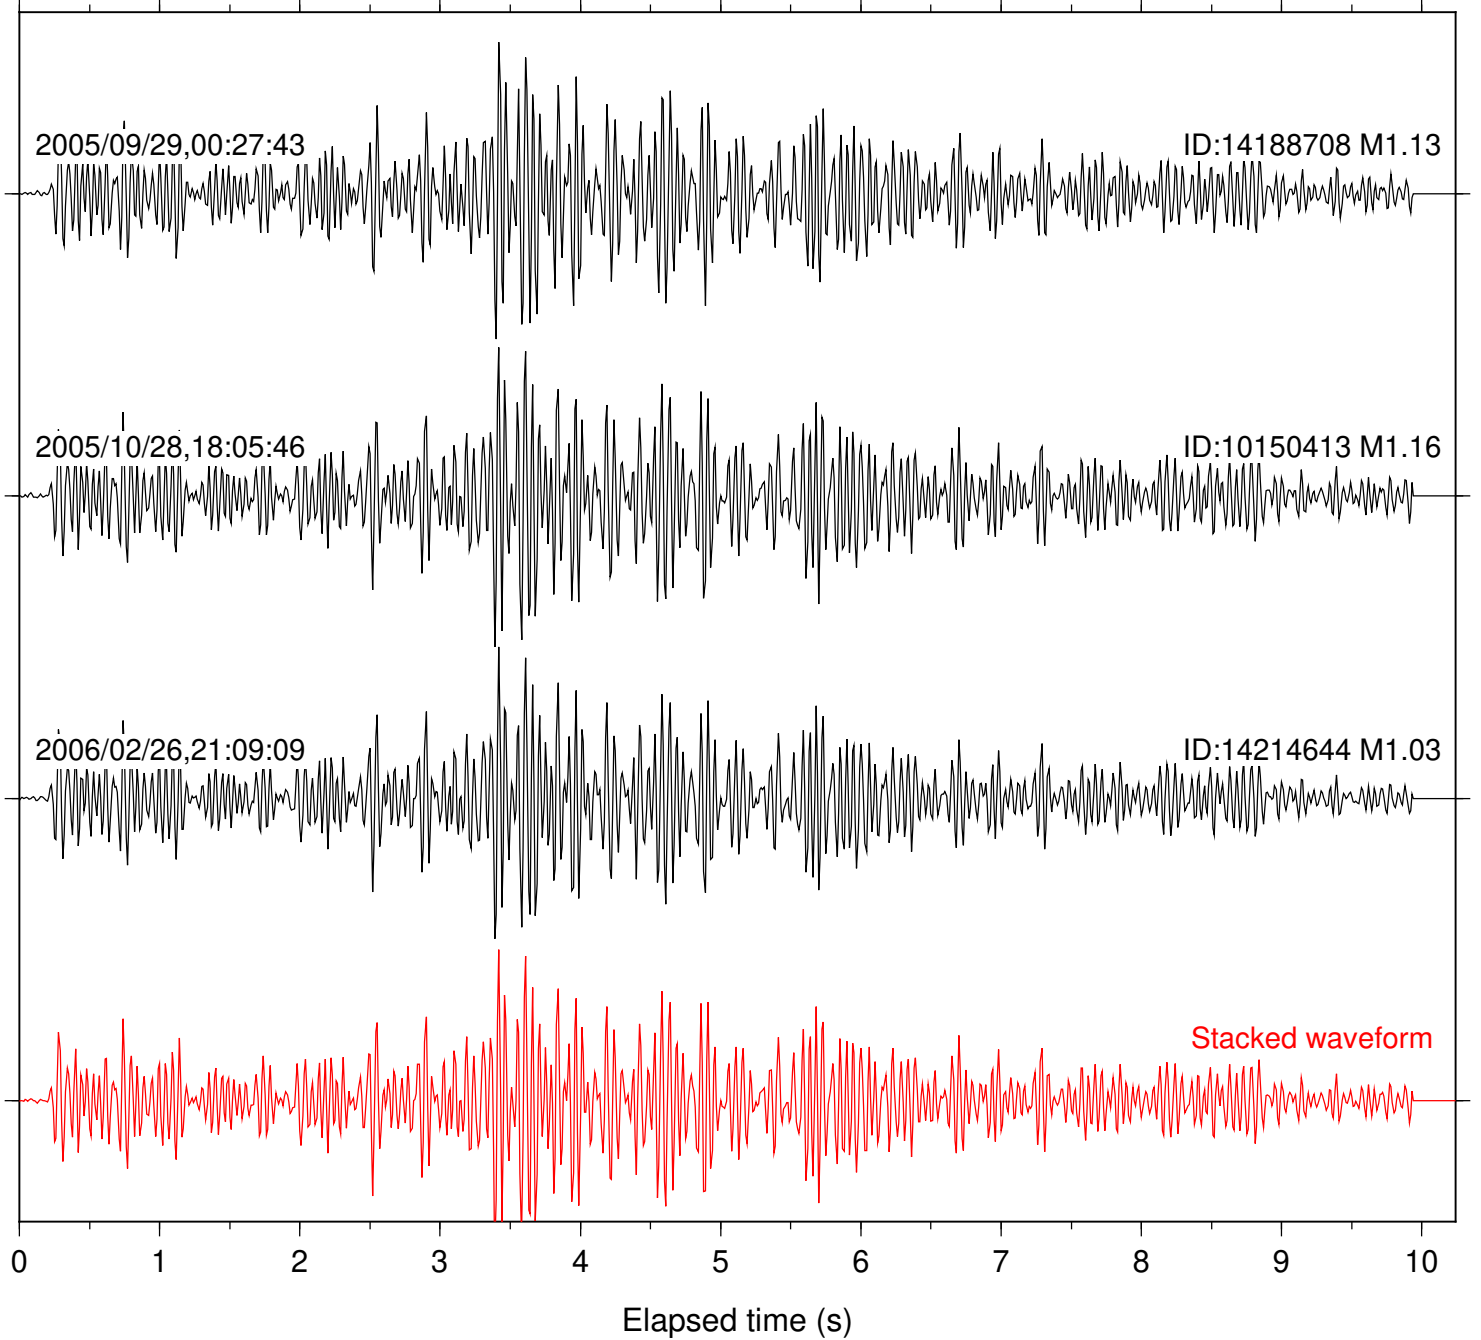

Station: BAC Com: EHZ

Focal depth: 11.09 km

2005/09/29,00:27:46

ID:14188708 M1.13

2005/10/28,18:05:42

ID:10150413 M1.16

Stacked waveform

0 1 2 3 4 5 6 7 8 9 10  
Elapsed time (s)

Station: CRY Com: HHZ

Focal depth: 11.09 km

Station: DGR Com: HHZ

Focal depth: 11.09 km

Station: FRD Com: HHZ

Focal depth: 11.09 km

Station: HMT2 Com: HHZ

Focal depth: 11.09 km

Station: KNW Com: HHZ

Focal depth: 11.09 km

Station: LVA2 Com: HHZ

Focal depth: 11.10 km

Station: PFO Com: HHZ

Focal depth: 11.09 km

Station: PLM Com: HHZ

Focal depth: 11.09 km

Station: POB2 Com: HHZ

Focal depth: 11.09 km

Station: RDM Com: HHZ

Focal depth: 11.09 km

Station: SND Com: HHZ

Focal depth: 11.09 km