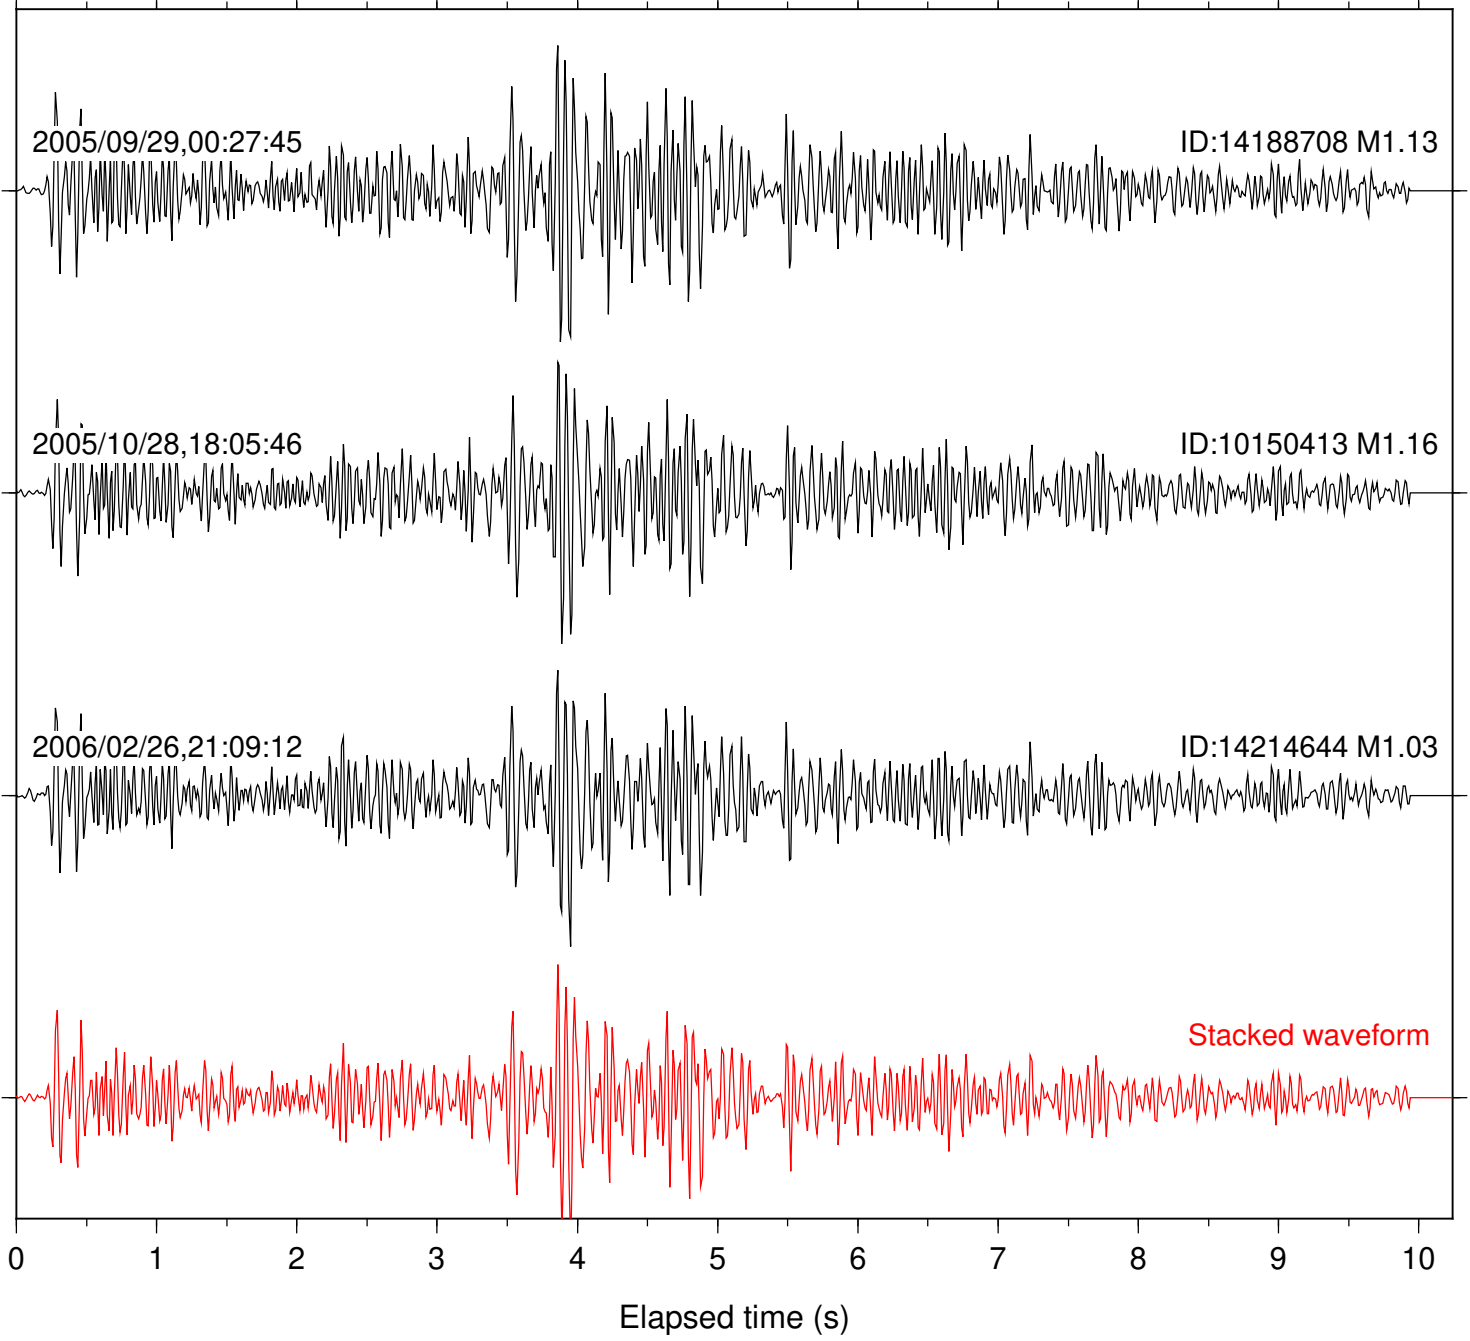

Station: BAC Com: EHZ

Focal depth: 11.09 km

2005/09/29,00:27:46

ID:14188708 M1.13

2005/10/28,18:05:42

ID:10150413 M1.16

Stacked waveform

0 1 2 3 4 5 6 7 8 9 10  
Elapsed time (s)

Station: CRY Com: HHZ

Focal depth: 11.09 km

Station: DGR Com: HHZ

Focal depth: 11.09 km

Station: FRD Com: HHZ

Focal depth: 11.09 km

Station: HMT2 Com: HHZ

Focal depth: 11.09 km

Station: KNW Com: HHZ

Focal depth: 11.09 km

Station: LVA2 Com: HHZ

Focal depth: 11.10 km

Station: PFO Com: HHZ

Focal depth: 11.09 km

Station: PLM Com: HHZ

Focal depth: 11.09 km

Station: POB2 Com: HHZ

Focal depth: 11.09 km

Station: RDM Com: HHZ

Focal depth: 11.09 km

Station: SND Com: HHZ

Focal depth: 11.09 km