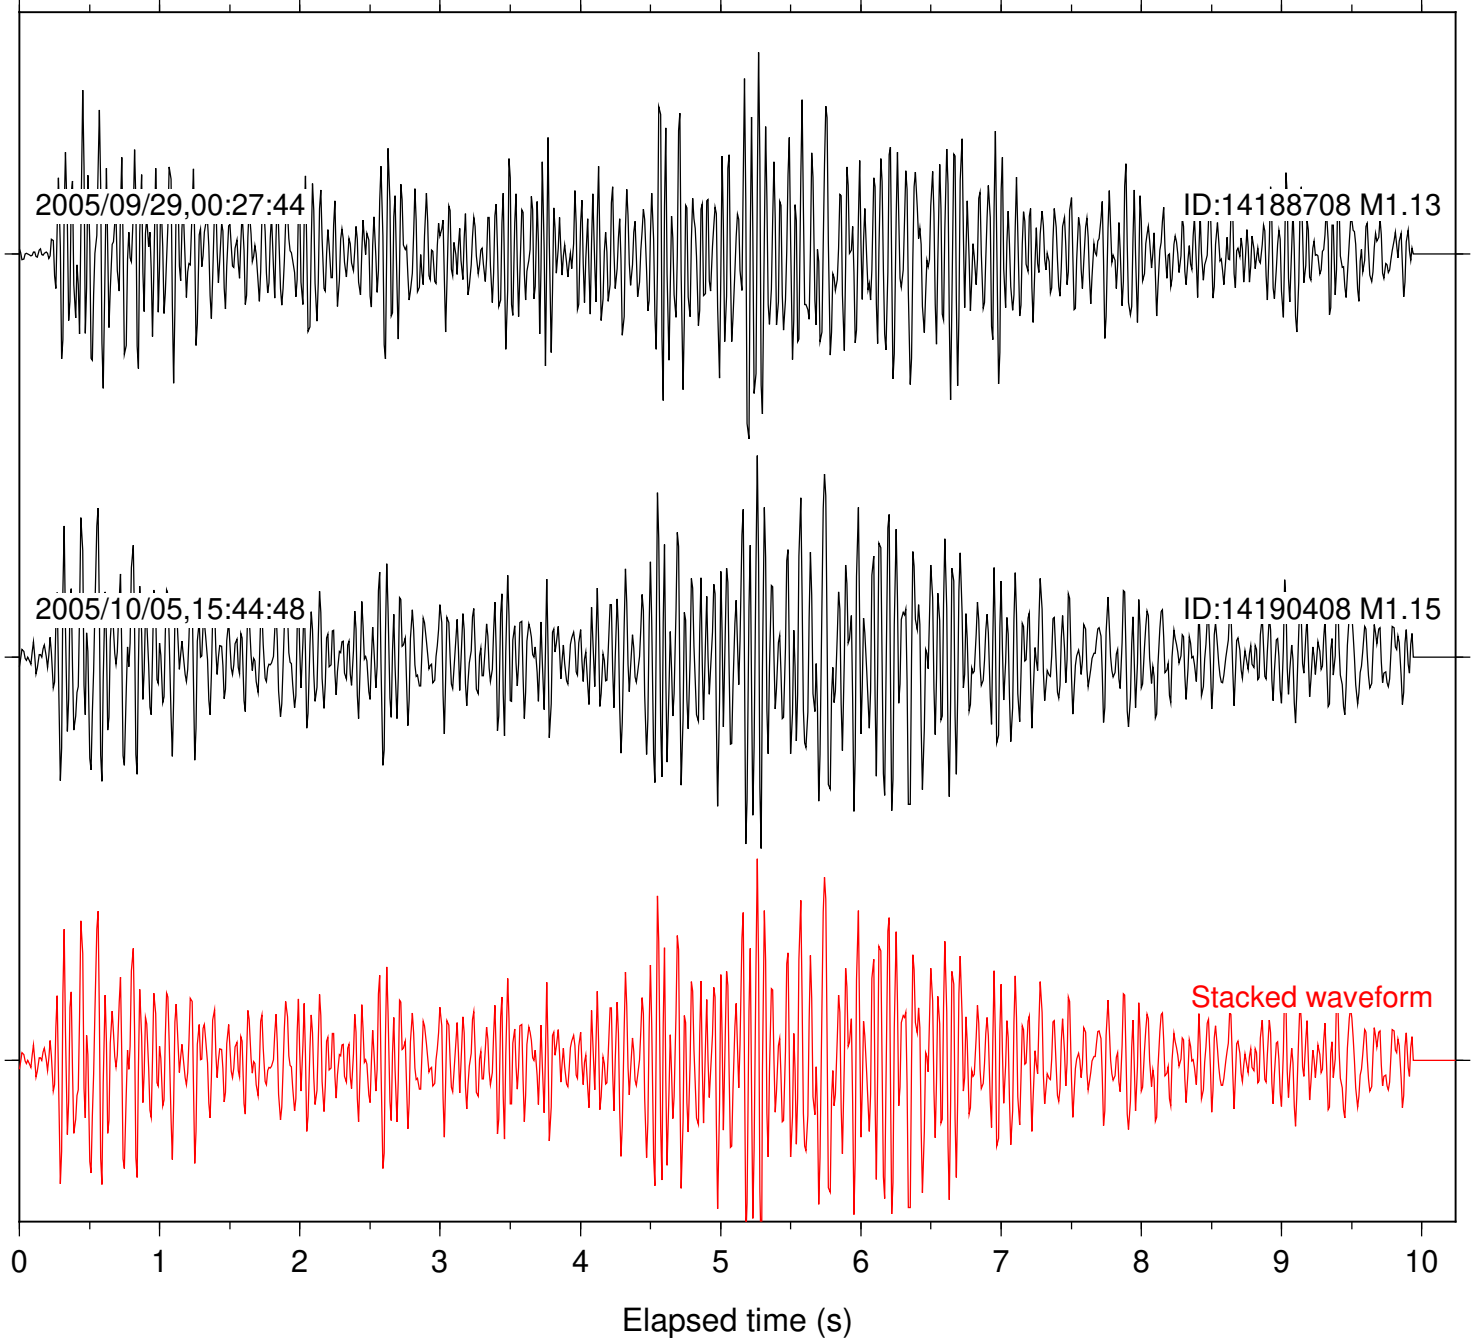

Station: BAC Com: EHZ

Focal depth: 11.09 km

2005/09/29,00:27:46

ID:14188708 M1.13

2005/10/28,18:05:42

ID:10150413 M1.16

Stacked waveform

0 1 2 3 4 5 6 7 8 9 10  
Elapsed time (s)

Station: CRY Com: HHZ

Focal depth: 11.09 km

Station: DGR Com: HHZ

Focal depth: 11.09 km

Station: FRD Com: HHZ

Focal depth: 11.09 km

Station: HMT2 Com: HHZ

Focal depth: 11.09 km

Station: KNW Com: HHZ

Focal depth: 11.09 km

Station: LVA2 Com: HHZ

Focal depth: 11.10 km

Station: PFO Com: HHZ

Focal depth: 11.09 km

Station: PLM Com: HHZ

Focal depth: 11.09 km

Station: POB2 Com: HHZ

Focal depth: 11.09 km

Station: RDM Com: HHZ

Focal depth: 11.09 km

Station: SND Com: HHZ

Focal depth: 11.09 km