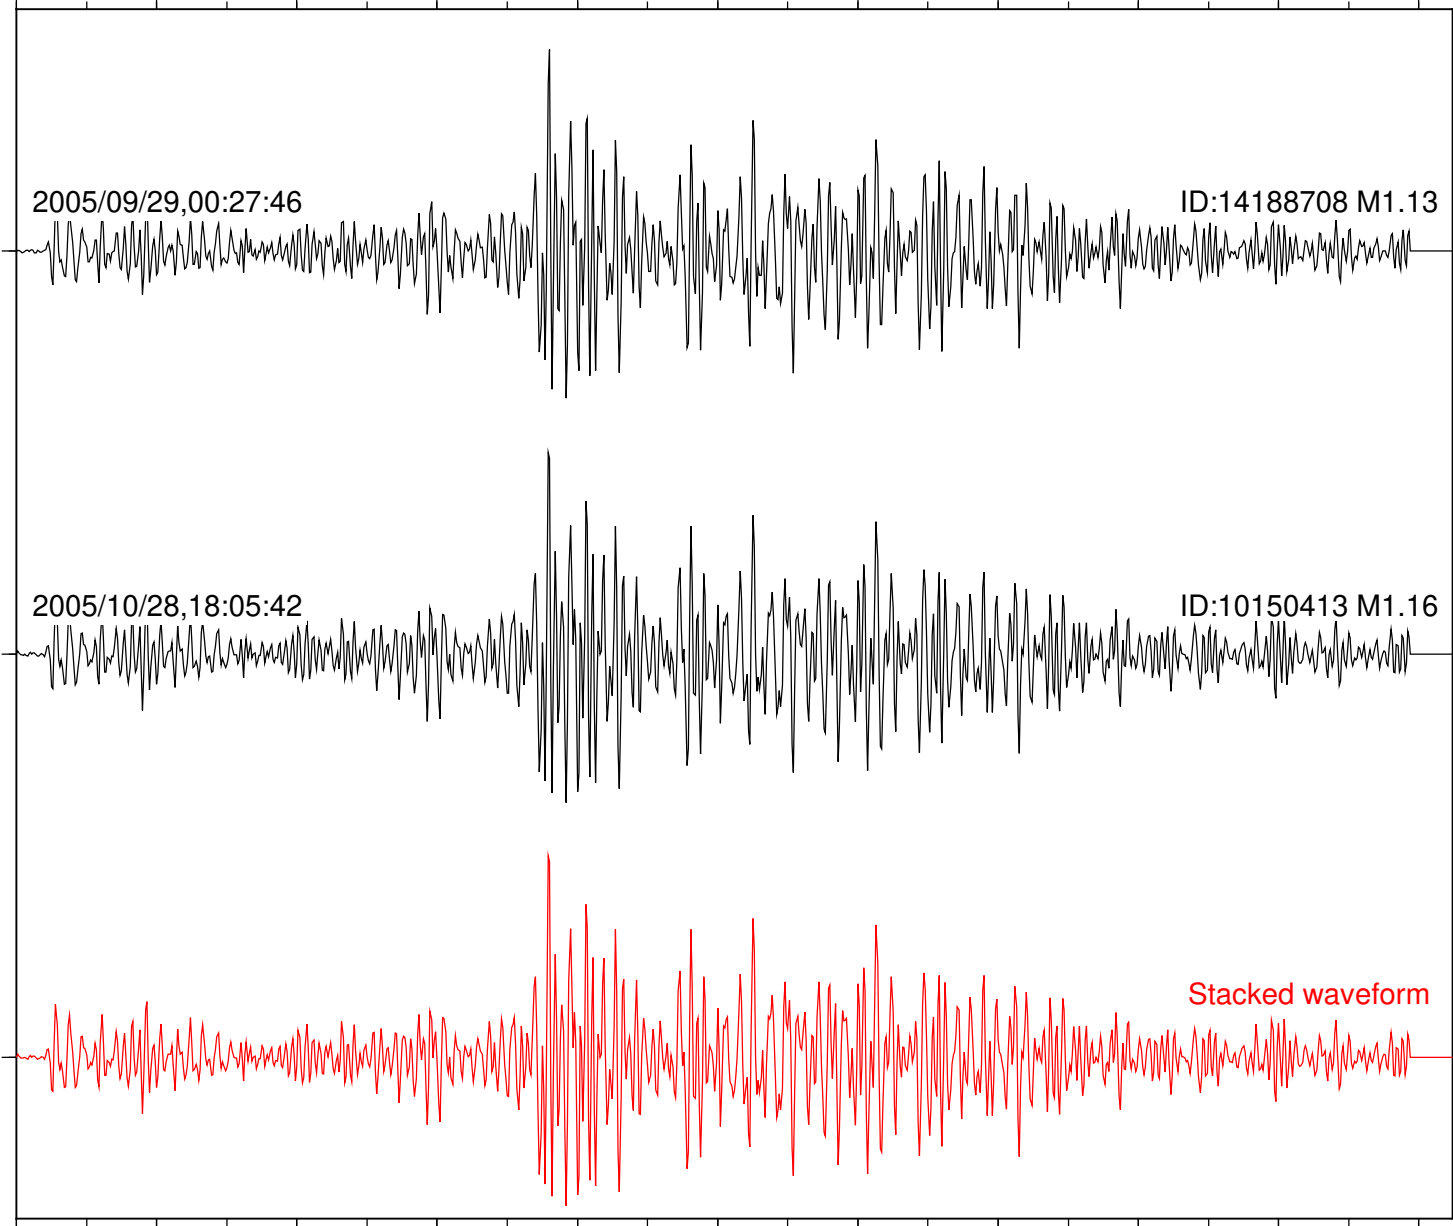

Station: BAC Com: EHZ

Focal depth: 11.09 km

2005/09/29,00:27:46

ID:14188708 M1.13

2005/10/28,18:05:42

ID:10150413 M1.16

Stacked waveform

0 1 2 3 4 5 6 7 8 9 10  
Elapsed time (s)

Station: CRY Com: HHZ

Focal depth: 11.09 km

Station: DGR Com: HHZ

Focal depth: 11.09 km

Station: FRD Com: HHZ

Focal depth: 11.09 km

Station: HMT2 Com: HHZ

Focal depth: 11.09 km

Station: KNW Com: HHZ

Focal depth: 11.09 km

Station: LVA2 Com: HHZ

Focal depth: 11.10 km

Station: PFO Com: HHZ

Focal depth: 11.09 km

Station: PLM Com: HHZ

Focal depth: 11.09 km

Station: POB2 Com: HHZ

Focal depth: 11.09 km

Station: RDM Com: HHZ

Focal depth: 11.09 km

Station: SND Com: HHZ

Focal depth: 11.09 km