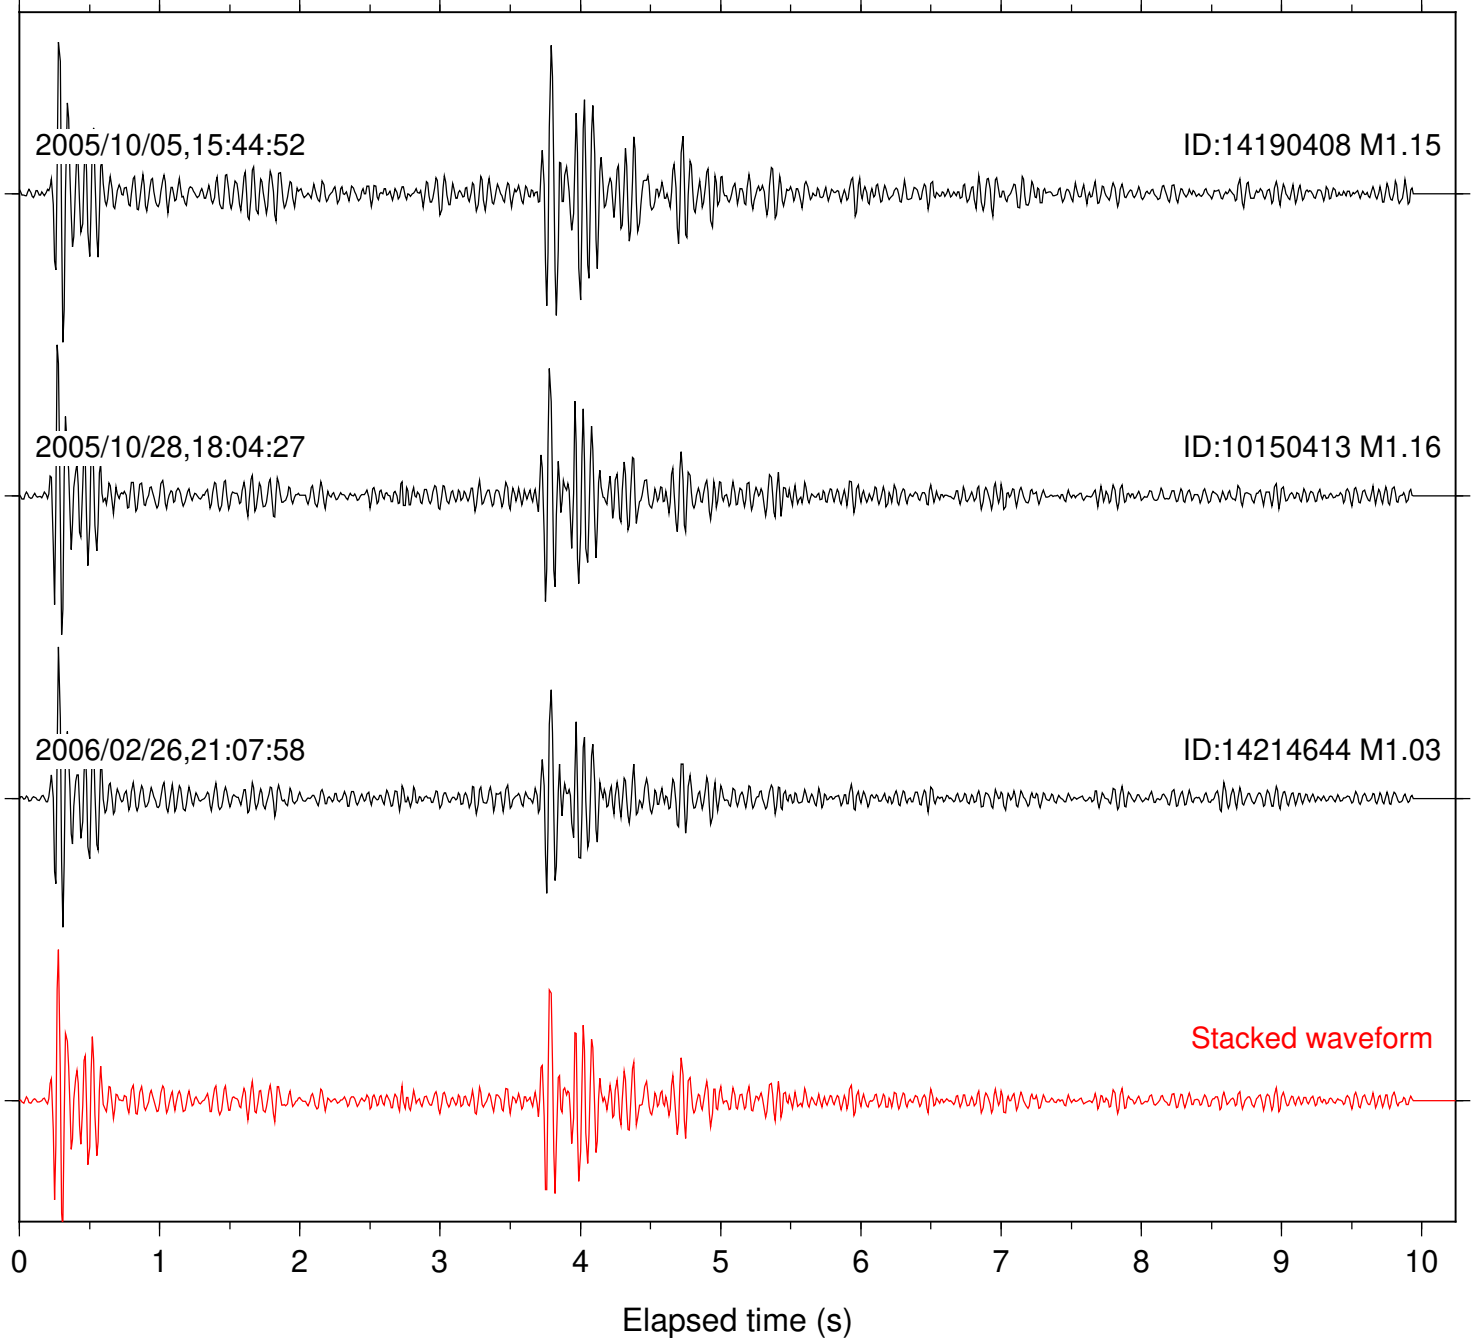

Station: BAC Com: EHZ

Focal depth: 11.09 km

2005/09/29,00:27:46

ID:14188708 M1.13

2005/10/28,18:05:42

ID:10150413 M1.16

Stacked waveform

0 1 2 3 4 5 6 7 8 9 10  
Elapsed time (s)

Station: CRY Com: HHZ

Focal depth: 11.09 km

Station: DGR Com: HHZ

Focal depth: 11.09 km

Station: FRD Com: HHZ

Focal depth: 11.09 km

Station: HMT2 Com: HHZ

Focal depth: 11.09 km

Station: KNW Com: HHZ

Focal depth: 11.09 km

Station: LVA2 Com: HHZ

Focal depth: 11.10 km

Station: PFO Com: HHZ

Focal depth: 11.09 km

Station: PLM Com: HHZ

Focal depth: 11.09 km

Station: POB2 Com: HHZ

Focal depth: 11.09 km

Station: RDM Com: HHZ

Focal depth: 11.09 km

Station: SND Com: HHZ

Focal depth: 11.09 km