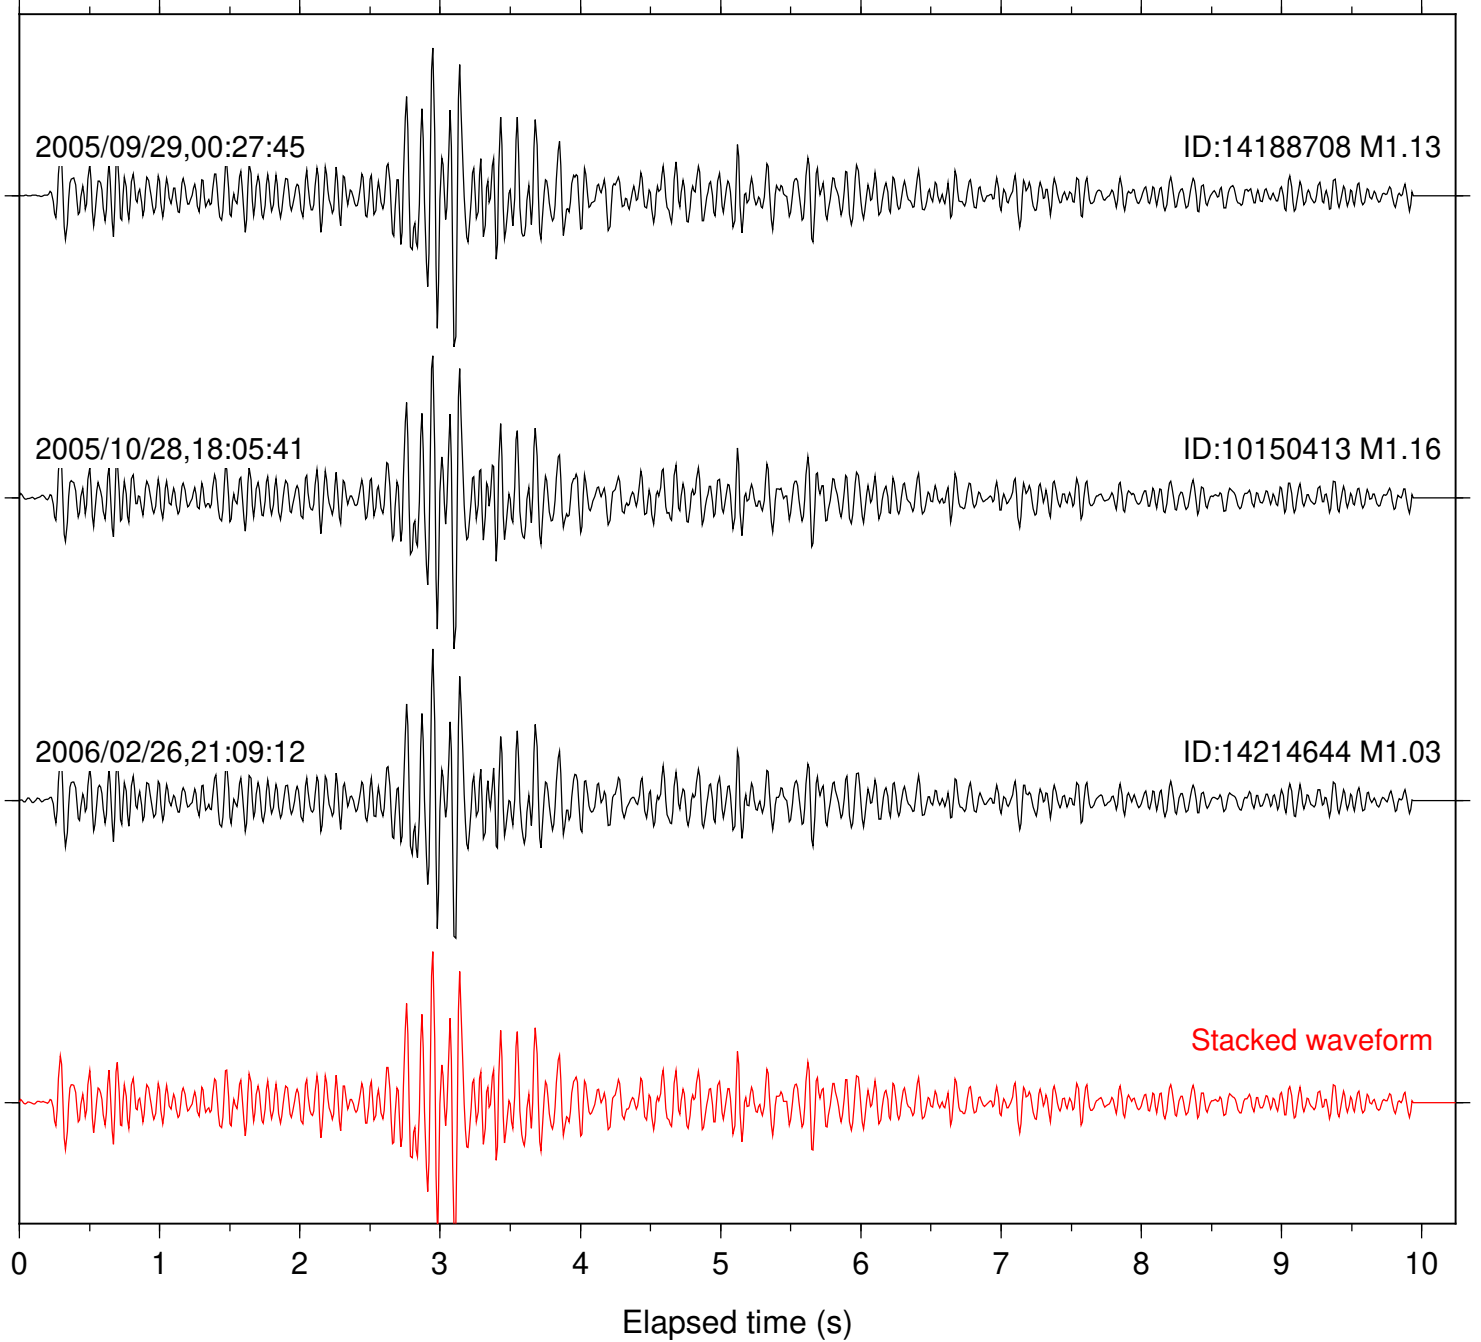

Station: BAC Com: EHZ

Focal depth: 11.09 km

2005/09/29,00:27:46

ID:14188708 M1.13

2005/10/28,18:05:42

ID:10150413 M1.16

Stacked waveform

0 1 2 3 4 5 6 7 8 9 10  
Elapsed time (s)

Station: CRY Com: HHZ

Focal depth: 11.09 km

Station: DGR Com: HHZ

Focal depth: 11.09 km

Station: FRD Com: HHZ

Focal depth: 11.09 km

Station: HMT2 Com: HHZ

Focal depth: 11.09 km

Station: KNW Com: HHZ

Focal depth: 11.09 km

Station: LVA2 Com: HHZ

Focal depth: 11.10 km

Station: PFO Com: HHZ

Focal depth: 11.09 km

Station: PLM Com: HHZ

Focal depth: 11.09 km

Station: POB2 Com: HHZ

Focal depth: 11.09 km

Station: RDM Com: HHZ

Focal depth: 11.09 km

Station: SND Com: HHZ

Focal depth: 11.09 km