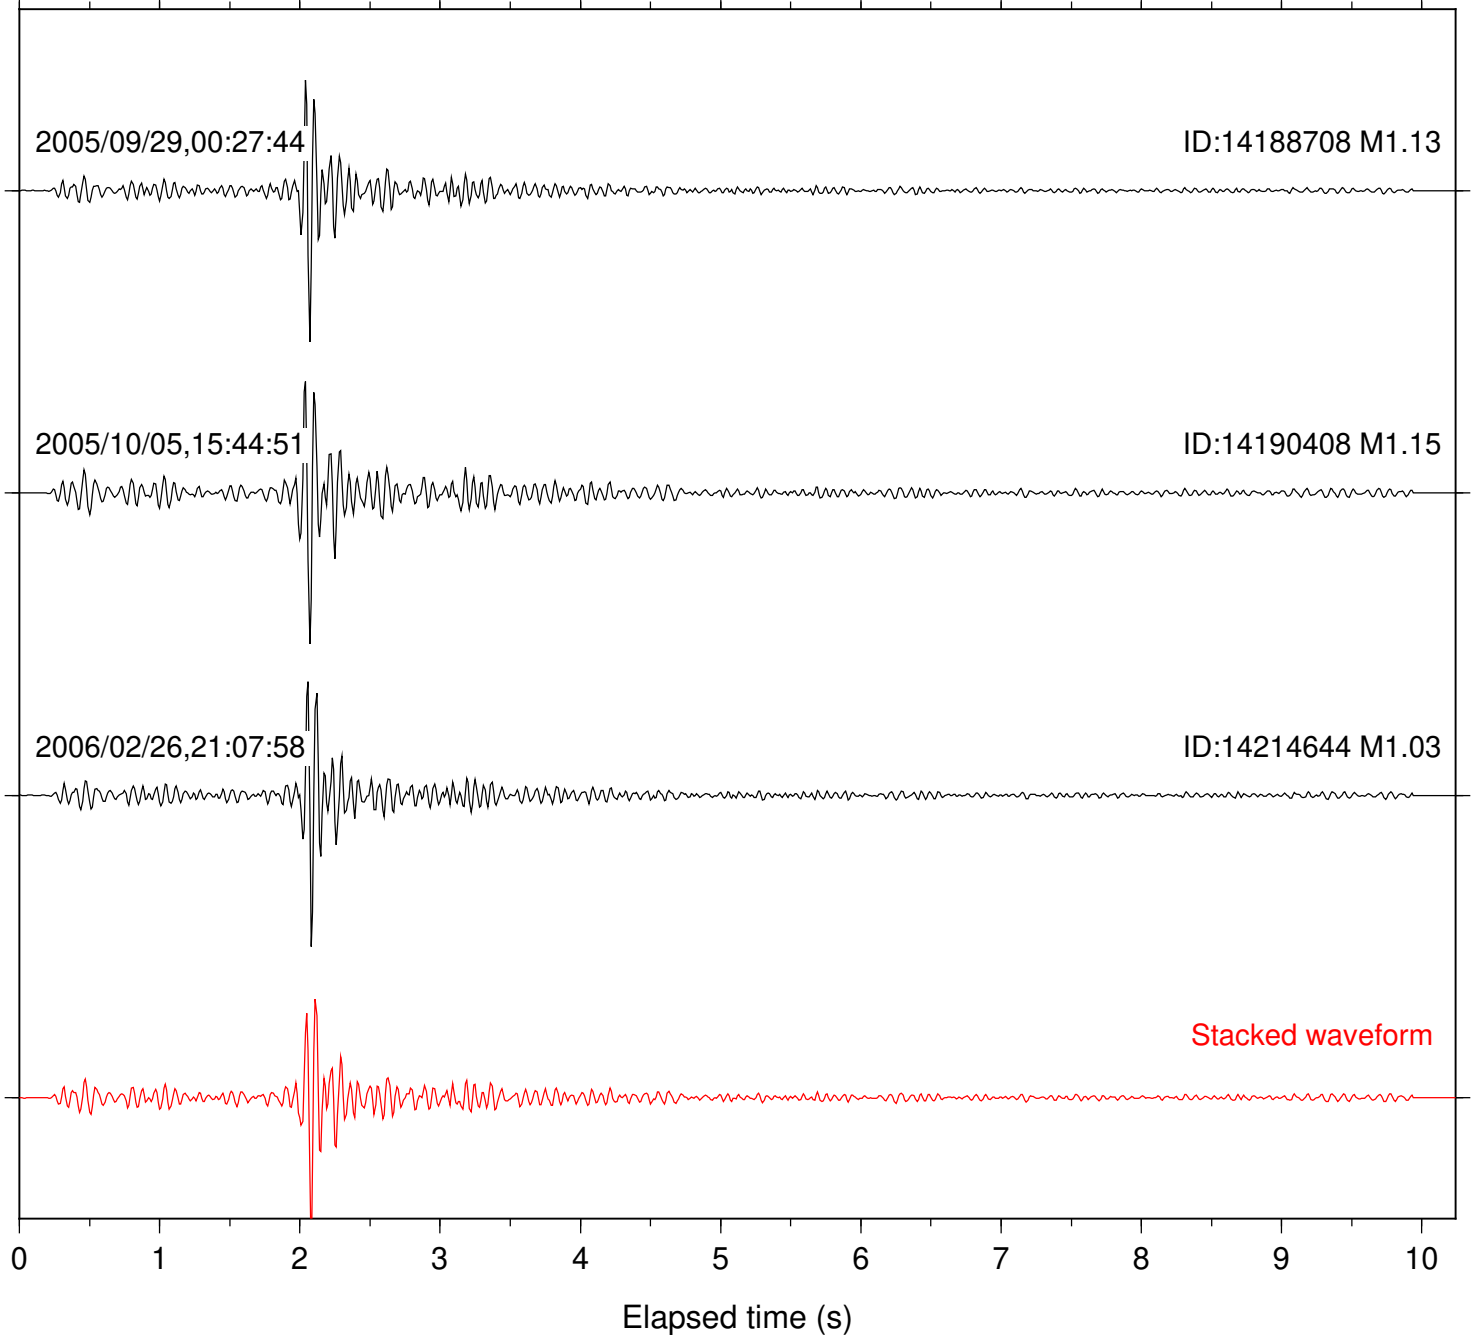

Station: BAC Com: EHZ

Focal depth: 11.09 km

2005/09/29,00:27:46

ID:14188708 M1.13

2005/10/28,18:05:42

ID:10150413 M1.16

Stacked waveform

0 1 2 3 4 5 6 7 8 9 10  
Elapsed time (s)

Station: CRY Com: HHZ

Focal depth: 11.09 km

Station: DGR Com: HHZ

Focal depth: 11.09 km

Station: FRD Com: HHZ

Focal depth: 11.09 km

Station: HMT2 Com: HHZ

Focal depth: 11.09 km

Station: KNW Com: HHZ

Focal depth: 11.09 km

Station: LVA2 Com: HHZ

Focal depth: 11.10 km

Station: PFO Com: HHZ

Focal depth: 11.09 km

Station: PLM Com: HHZ

Focal depth: 11.09 km

Station: POB2 Com: HHZ

Focal depth: 11.09 km

Station: RDM Com: HHZ

Focal depth: 11.09 km

Station: SND Com: HHZ

Focal depth: 11.09 km