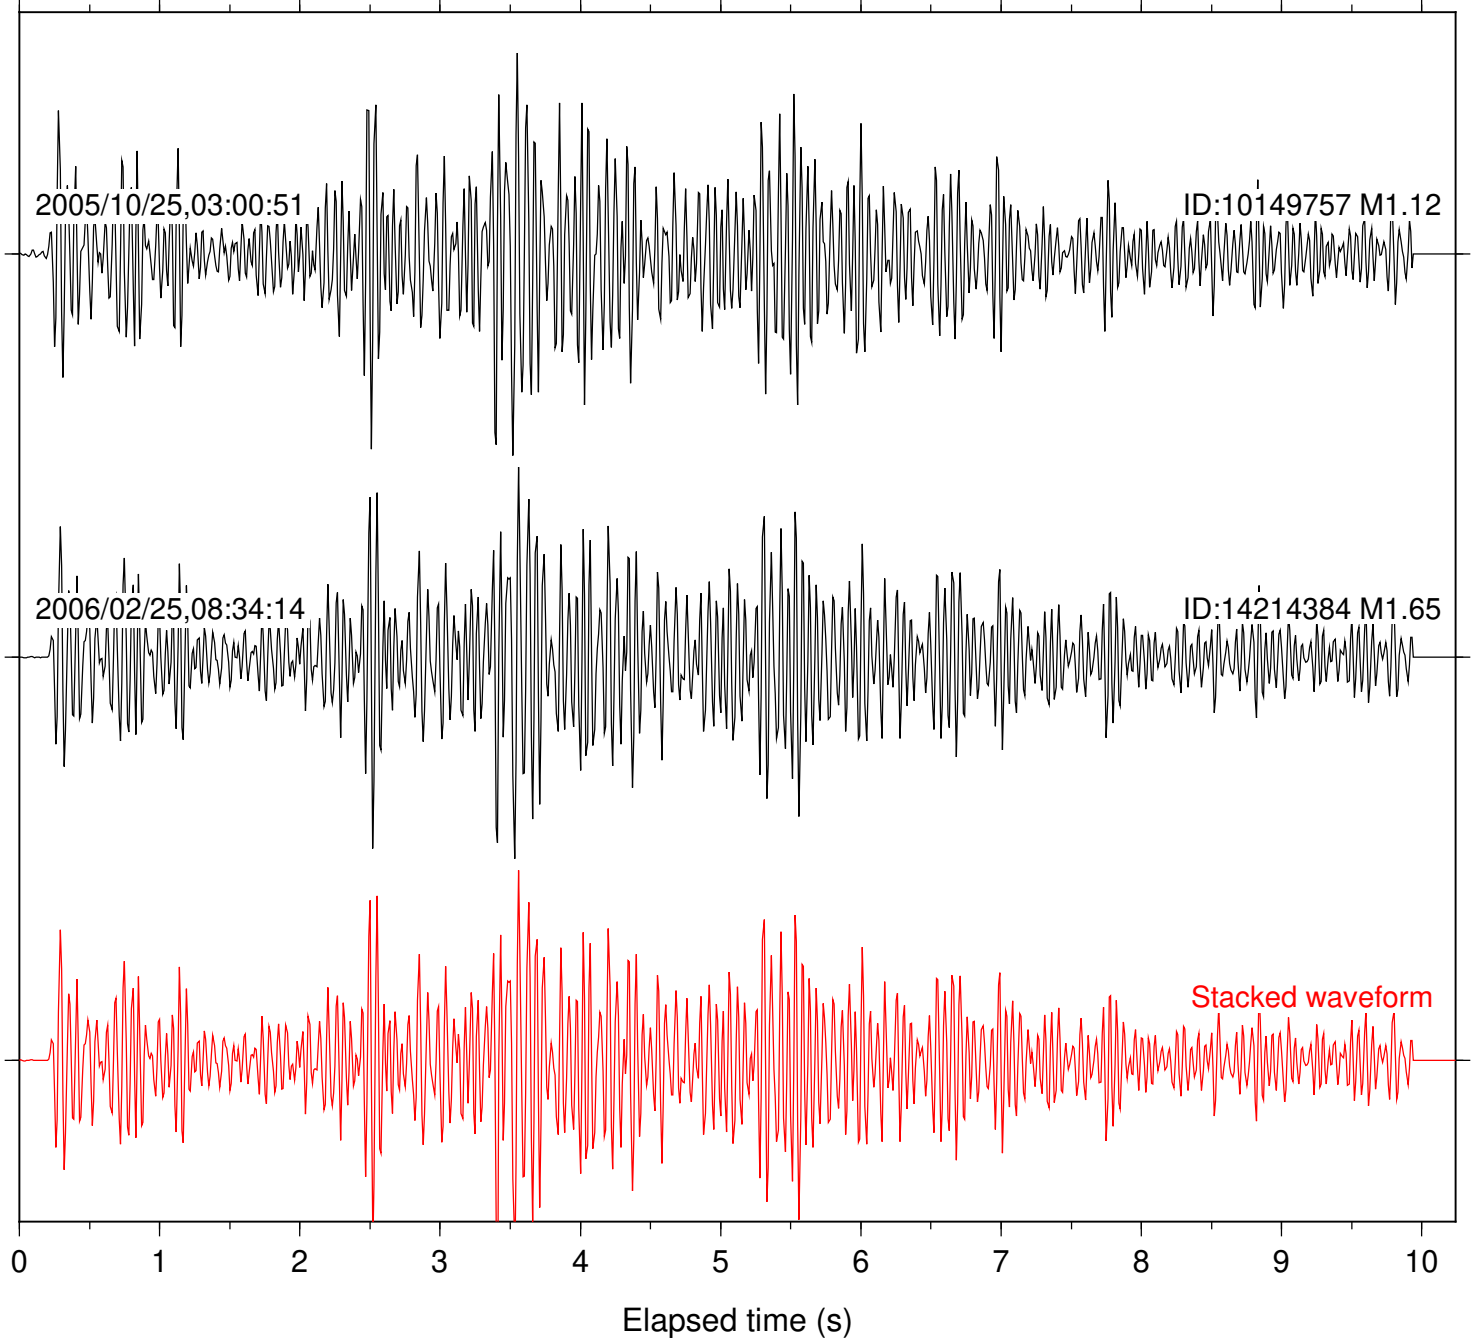

Station: BAC Com: EHZ

Focal depth: 11.19 km

Station: DGR Com: HHZ

Focal depth: 11.16 km

Station: DNR Com: HHZ

Focal depth: 11.19 km

Station: FRD Com: HHZ

Focal depth: 11.19 km

Station: HMT2 Com: HHZ

Focal depth: 11.16 km

Station: PFO Com: HHZ

Focal depth: 11.16 km

Station: PLM Com: HHZ

Focal depth: 11.16 km

Station: PMD Com: HHZ

Focal depth: 11.19 km

Station: POB2 Com: HHZ

Focal depth: 11.19 km