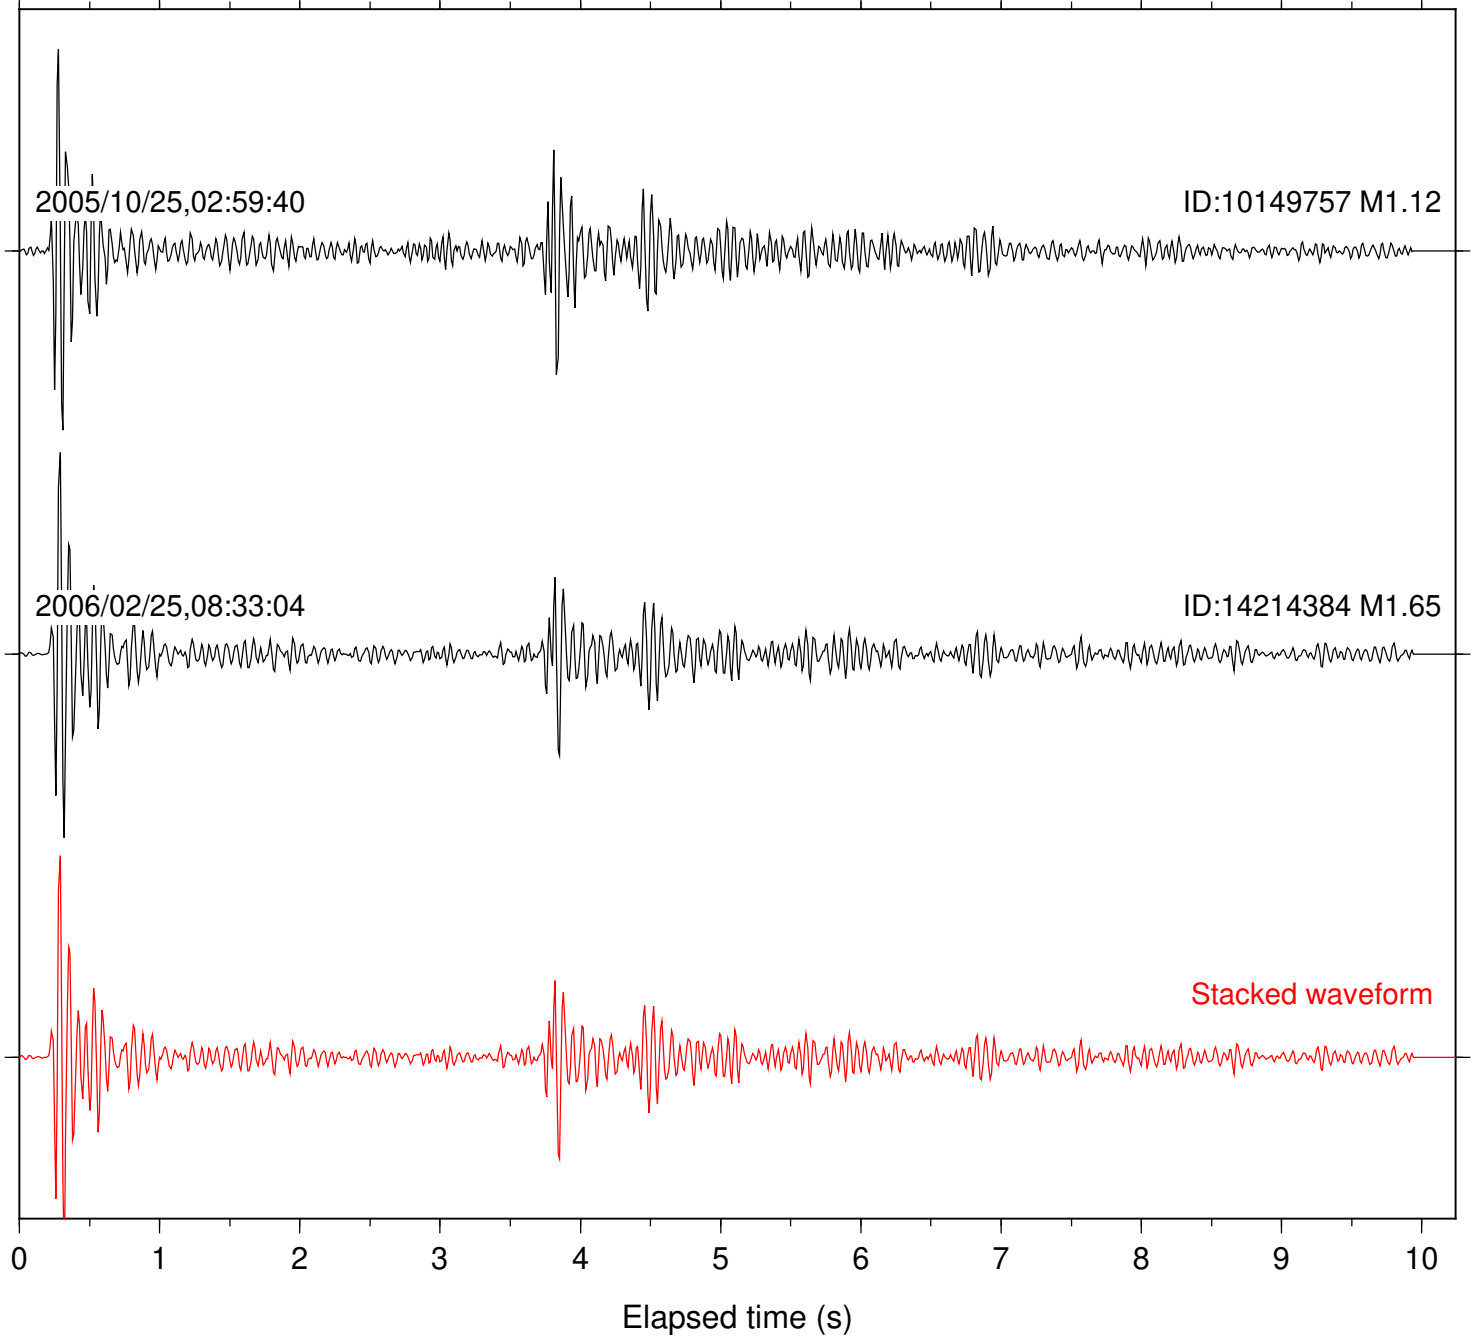

Station: BAC Com: EHZ

Focal depth: 11.19 km

Station: DGR Com: HHZ

Focal depth: 11.16 km

Station: DNR Com: HHZ

Focal depth: 11.19 km

Station: FRD Com: HHZ

Focal depth: 11.19 km

Station: HMT2 Com: HHZ

Focal depth: 11.16 km

Station: PFO Com: HHZ

Focal depth: 11.16 km

Station: PLM Com: HHZ

Focal depth: 11.16 km

Station: PMD Com: HHZ

Focal depth: 11.19 km

Station: POB2 Com: HHZ

Focal depth: 11.19 km