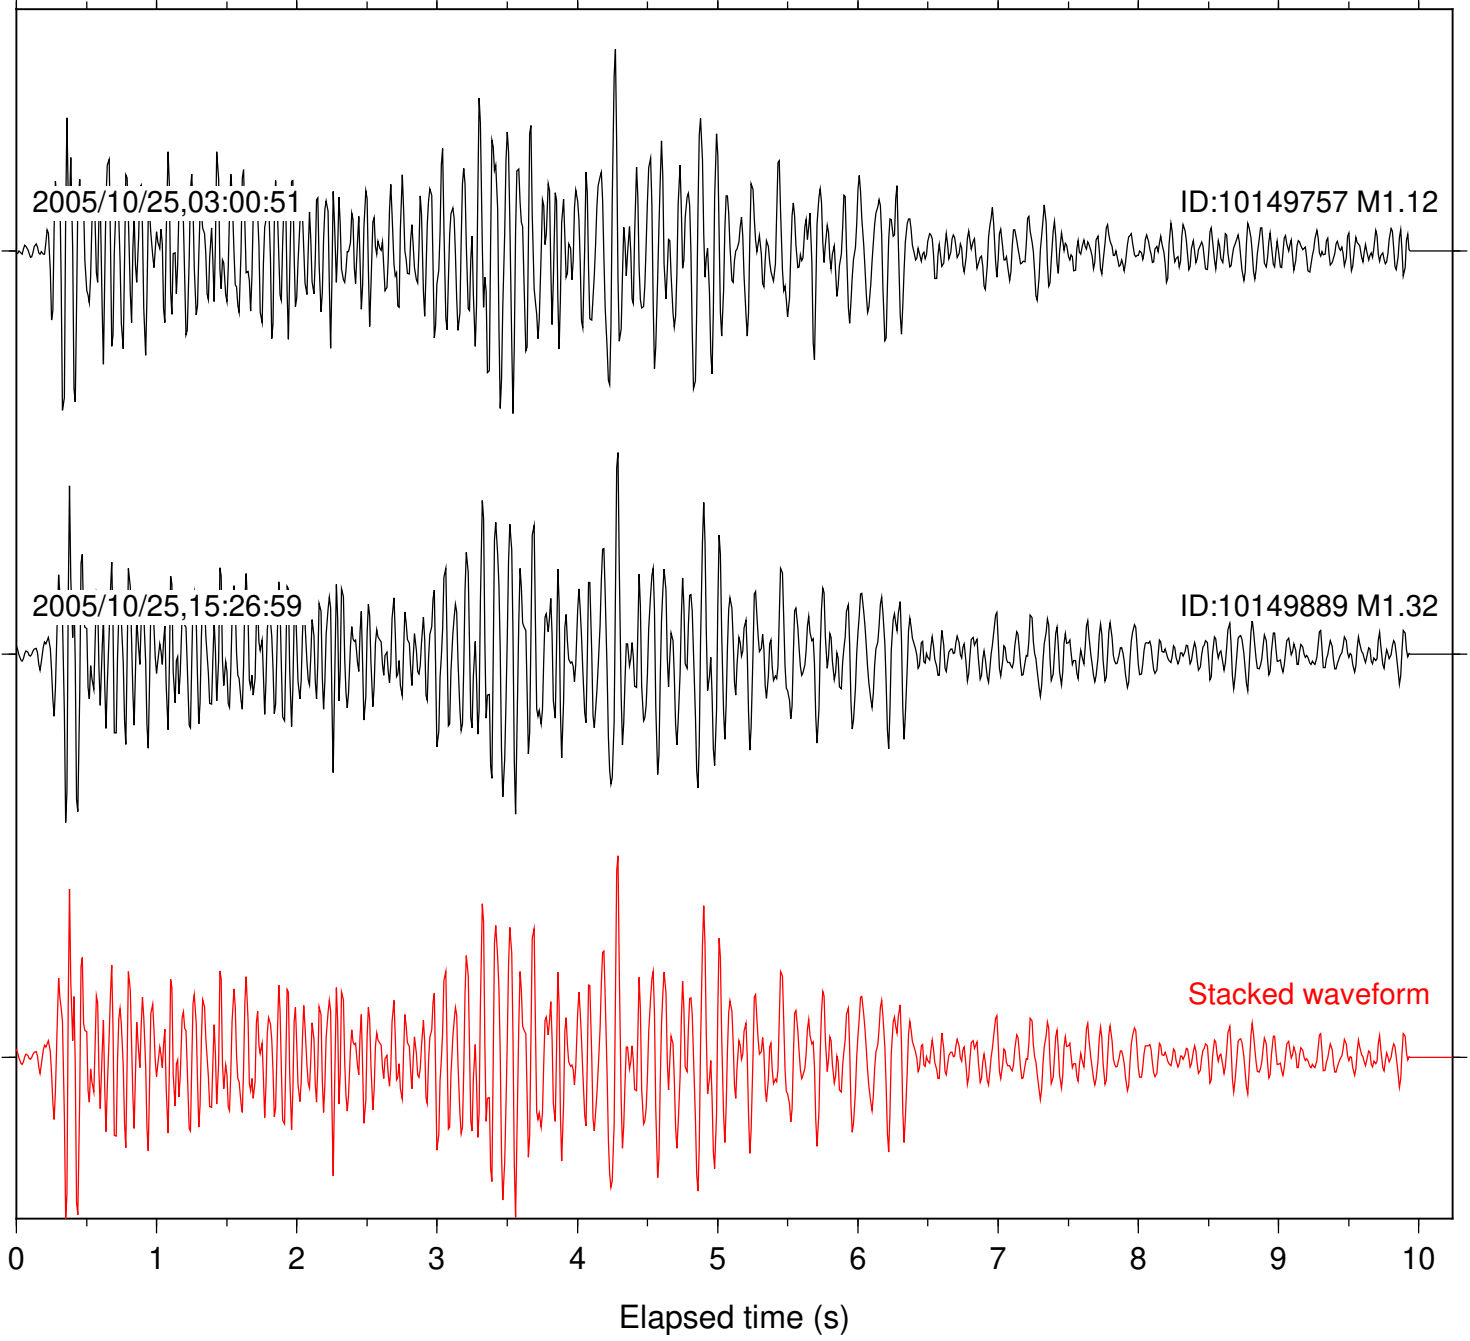

Station: BAC Com: EHZ

Focal depth: 11.19 km

Station: DGR Com: HHZ

Focal depth: 11.16 km

Station: DNR Com: HHZ

Focal depth: 11.19 km

Station: FRD Com: HHZ

Focal depth: 11.19 km

Station: HMT2 Com: HHZ

Focal depth: 11.16 km

Station: PFO Com: HHZ

Focal depth: 11.16 km

Station: PLM Com: HHZ

Focal depth: 11.16 km

Station: PMD Com: HHZ

Focal depth: 11.19 km

Station: POB2 Com: HHZ

Focal depth: 11.19 km