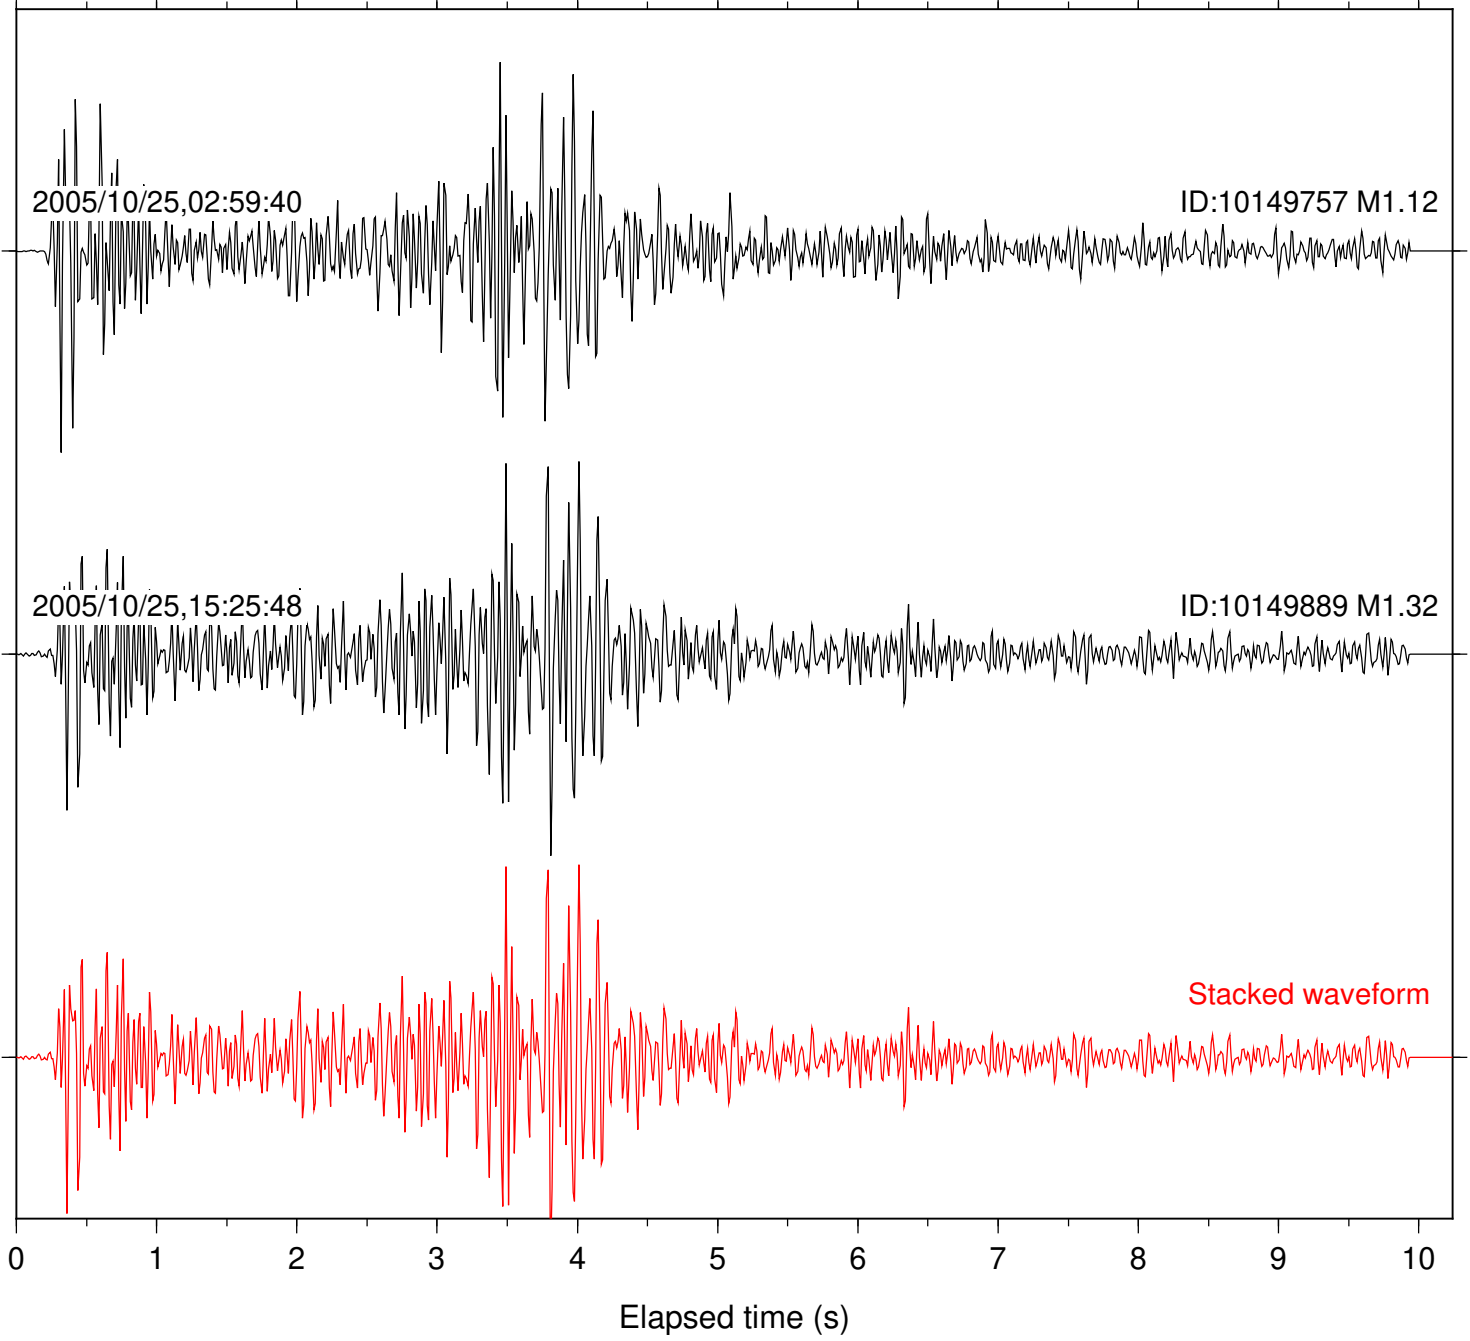

Station: BAC Com: EHZ

Focal depth: 11.19 km

Station: DGR Com: HHZ

Focal depth: 11.16 km

Station: DNR Com: HHZ

Focal depth: 11.19 km

Station: FRD Com: HHZ

Focal depth: 11.19 km

Station: HMT2 Com: HHZ

Focal depth: 11.16 km

Station: PFO Com: HHZ

Focal depth: 11.16 km

Station: PLM Com: HHZ

Focal depth: 11.16 km

Station: PMD Com: HHZ

Focal depth: 11.19 km

Station: POB2 Com: HHZ

Focal depth: 11.19 km