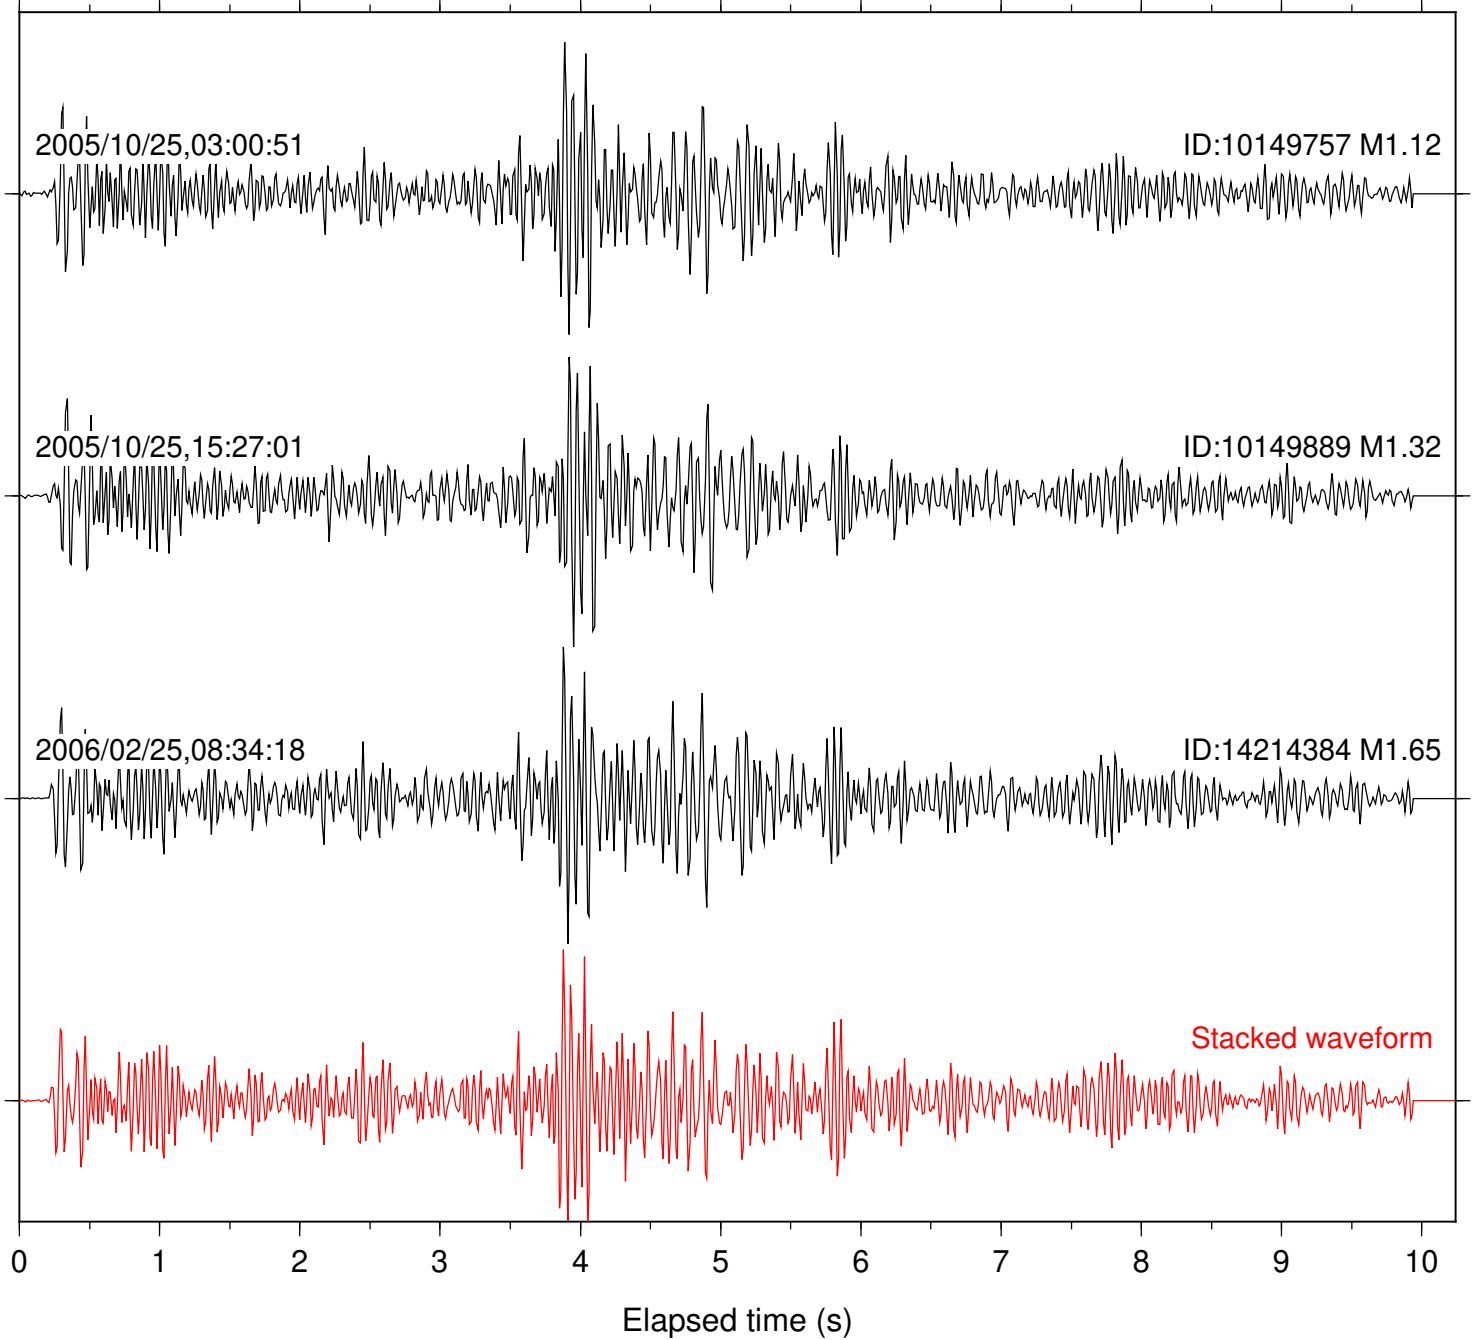

Station: BAC Com: EHZ

Focal depth: 11.19 km

Station: DGR Com: HHZ

Focal depth: 11.16 km

Station: DNR Com: HHZ

Focal depth: 11.19 km

Station: FRD Com: HHZ

Focal depth: 11.19 km

Station: HMT2 Com: HHZ

Focal depth: 11.16 km

Station: PFO Com: HHZ

Focal depth: 11.16 km

Station: PLM Com: HHZ

Focal depth: 11.16 km

Station: PMD Com: HHZ

Focal depth: 11.19 km

Station: POB2 Com: HHZ

Focal depth: 11.19 km