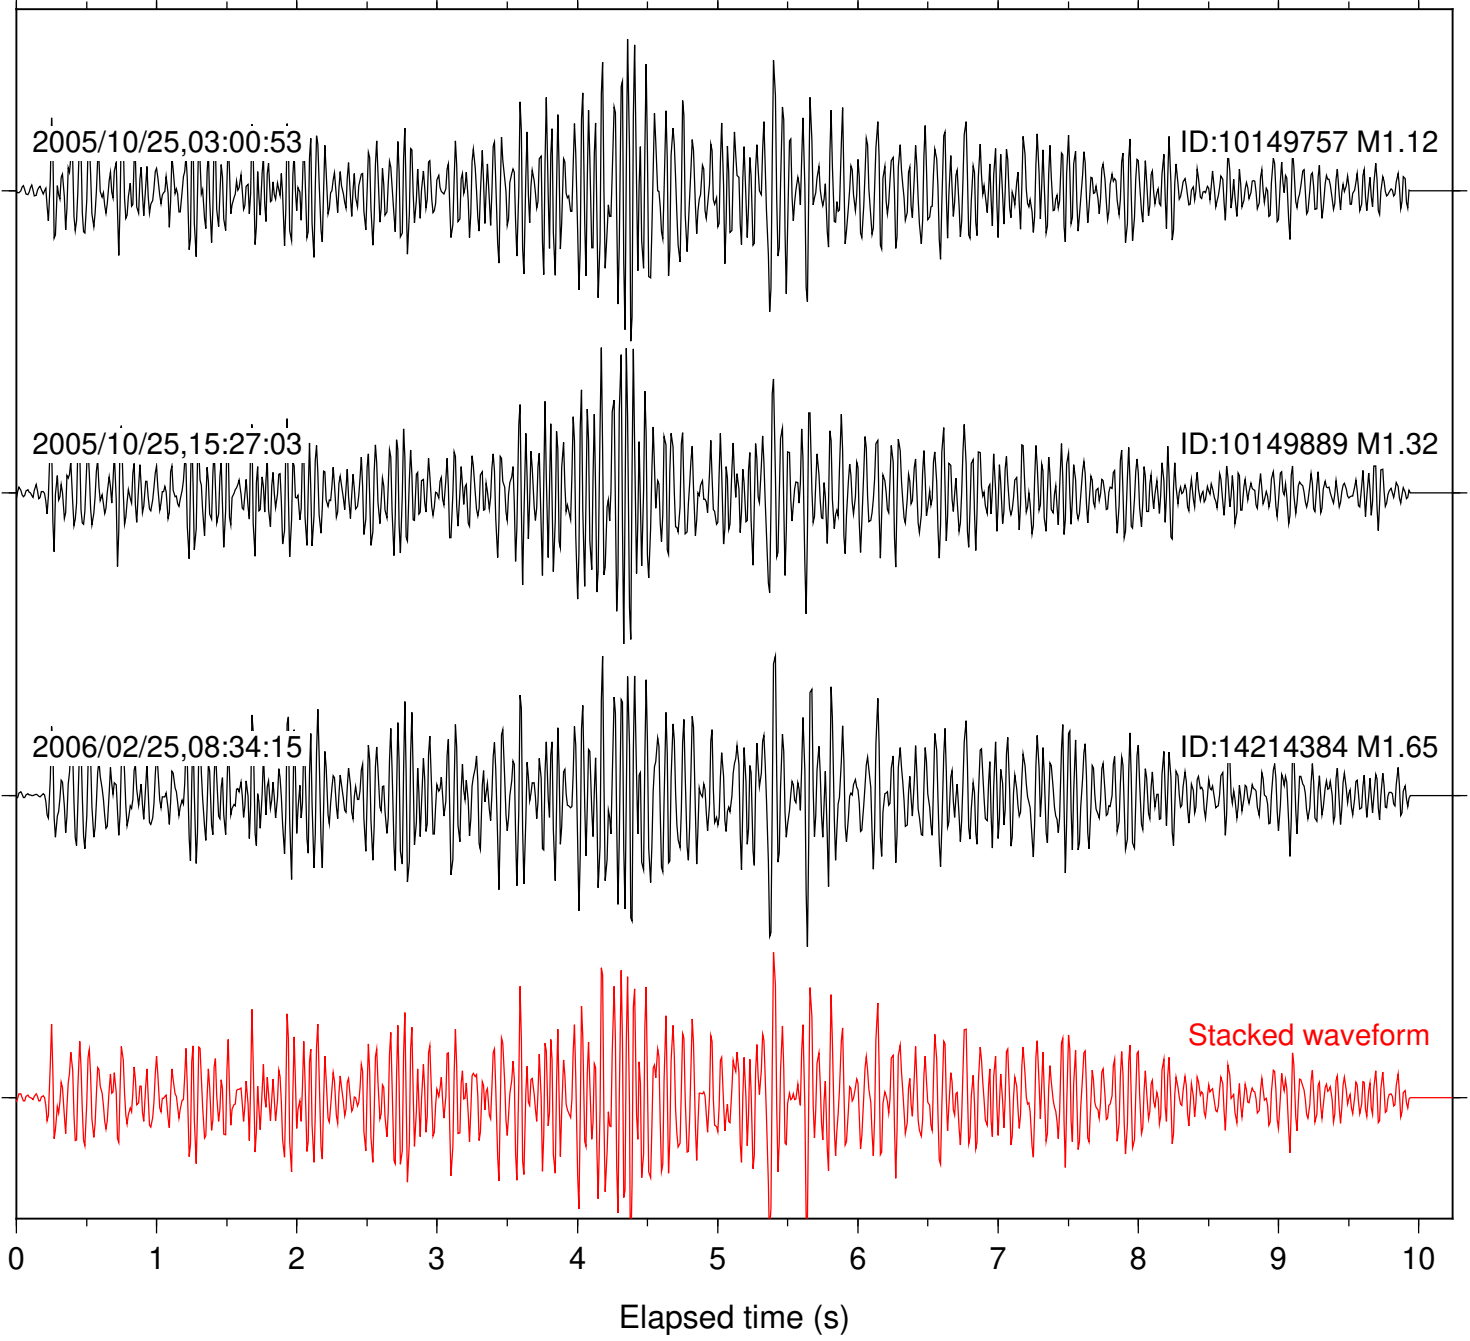

Station: BAC Com: EHZ

Focal depth: 11.19 km

Station: DGR Com: HHZ

Focal depth: 11.16 km

Station: DNR Com: HHZ

Focal depth: 11.19 km

Station: FRD Com: HHZ

Focal depth: 11.19 km

Station: HMT2 Com: HHZ

Focal depth: 11.16 km

Station: PFO Com: HHZ

Focal depth: 11.16 km

Station: PLM Com: HHZ

Focal depth: 11.16 km

Station: PMD Com: HHZ

Focal depth: 11.19 km

Station: POB2 Com: HHZ

Focal depth: 11.19 km