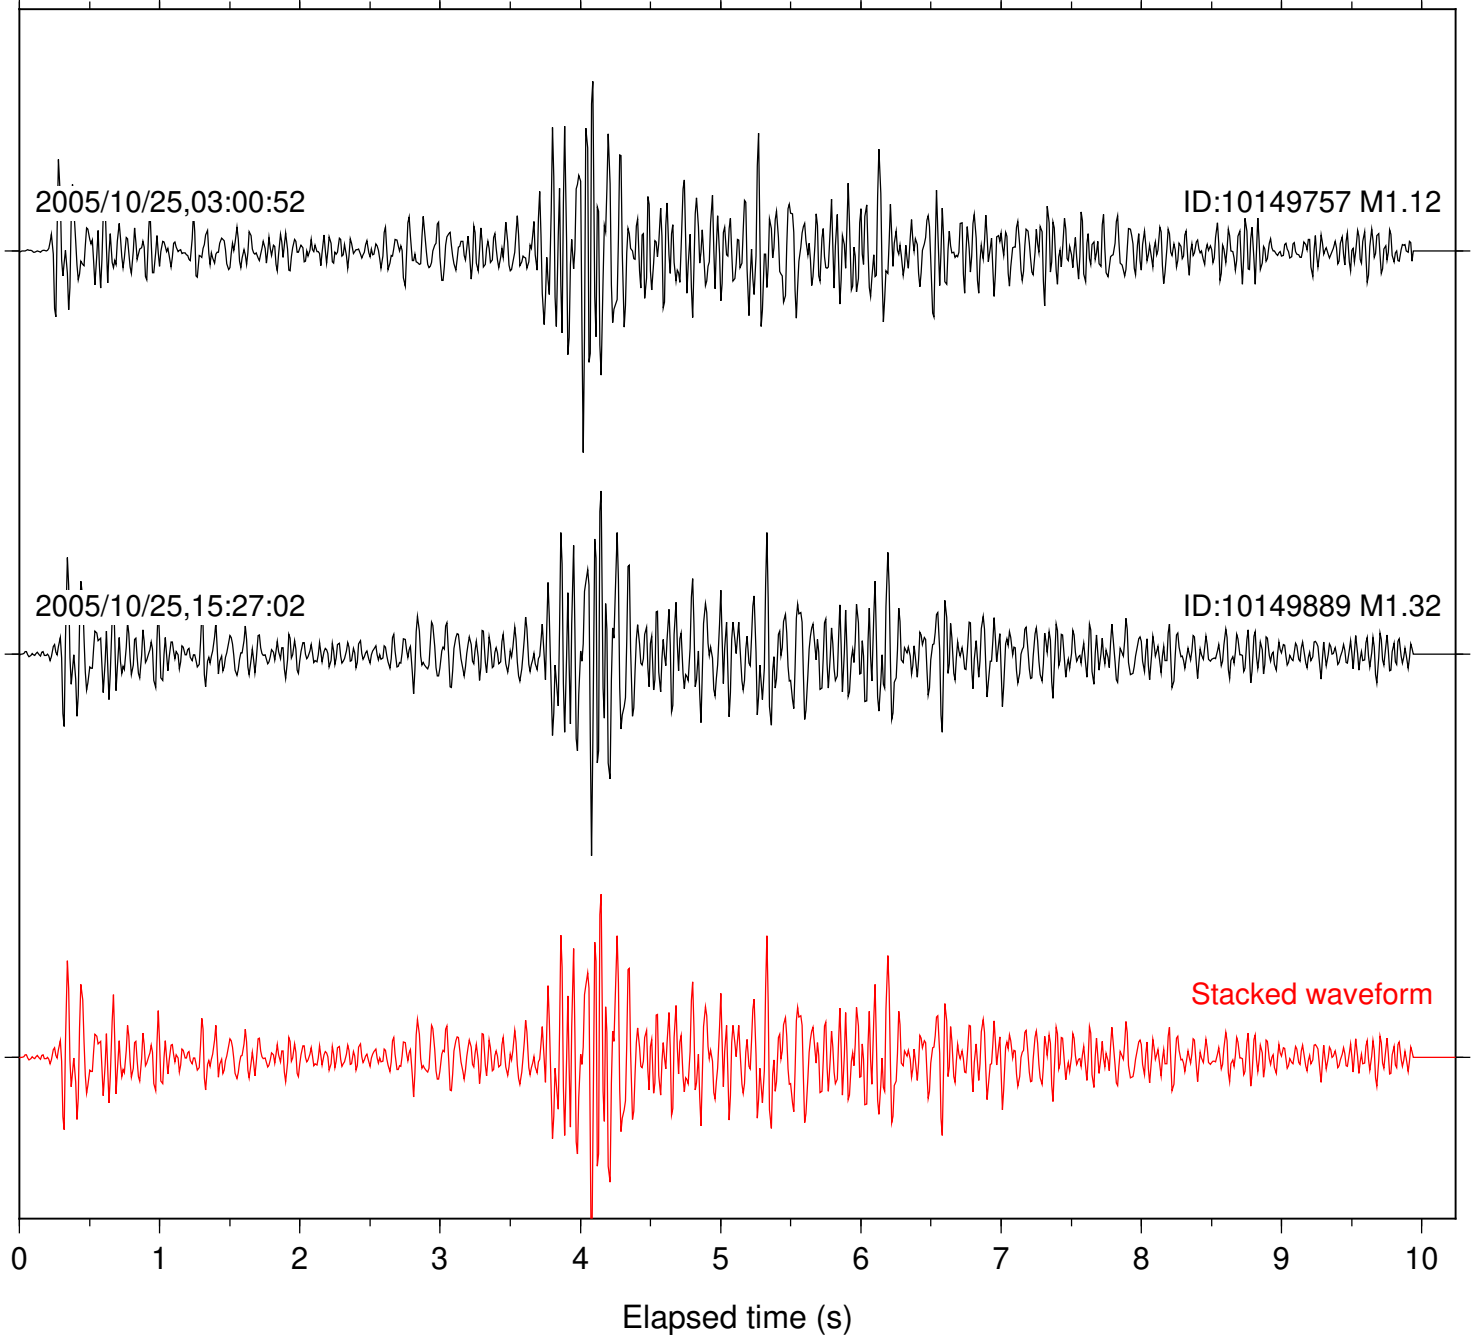

Station: BAC Com: EHZ

Focal depth: 11.19 km

Station: DGR Com: HHZ

Focal depth: 11.16 km

Station: DNR Com: HHZ

Focal depth: 11.19 km

Station: FRD Com: HHZ

Focal depth: 11.19 km

Station: HMT2 Com: HHZ

Focal depth: 11.16 km

Station: PFO Com: HHZ

Focal depth: 11.16 km

Station: PLM Com: HHZ

Focal depth: 11.16 km

Station: PMD Com: HHZ

Focal depth: 11.19 km

Station: POB2 Com: HHZ

Focal depth: 11.19 km