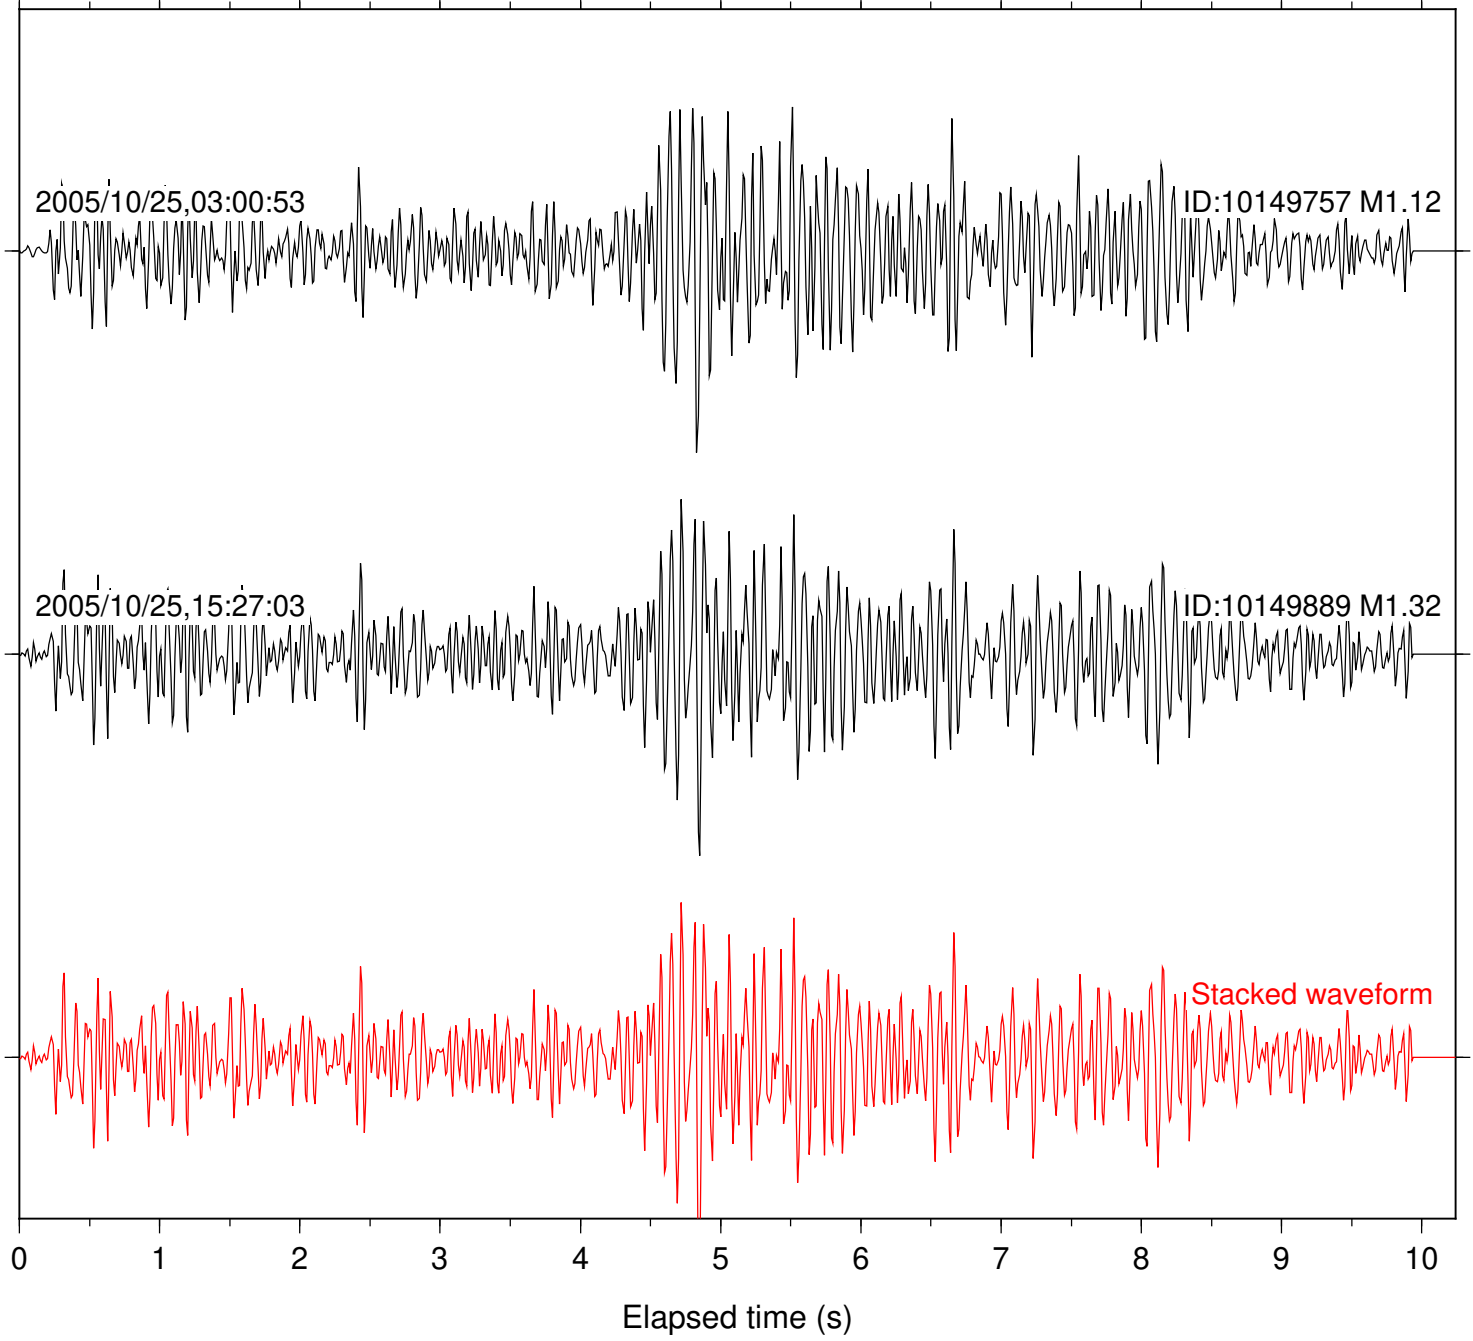

Station: BAC Com: EHZ

Focal depth: 11.19 km

Station: DGR Com: HHZ

Focal depth: 11.16 km

Station: DNR Com: HHZ

Focal depth: 11.19 km

Station: FRD Com: HHZ

Focal depth: 11.19 km

Station: HMT2 Com: HHZ

Focal depth: 11.16 km

Station: PFO Com: HHZ

Focal depth: 11.16 km

Station: PLM Com: HHZ

Focal depth: 11.16 km

Station: PMD Com: HHZ

Focal depth: 11.19 km

Station: POB2 Com: HHZ

Focal depth: 11.19 km