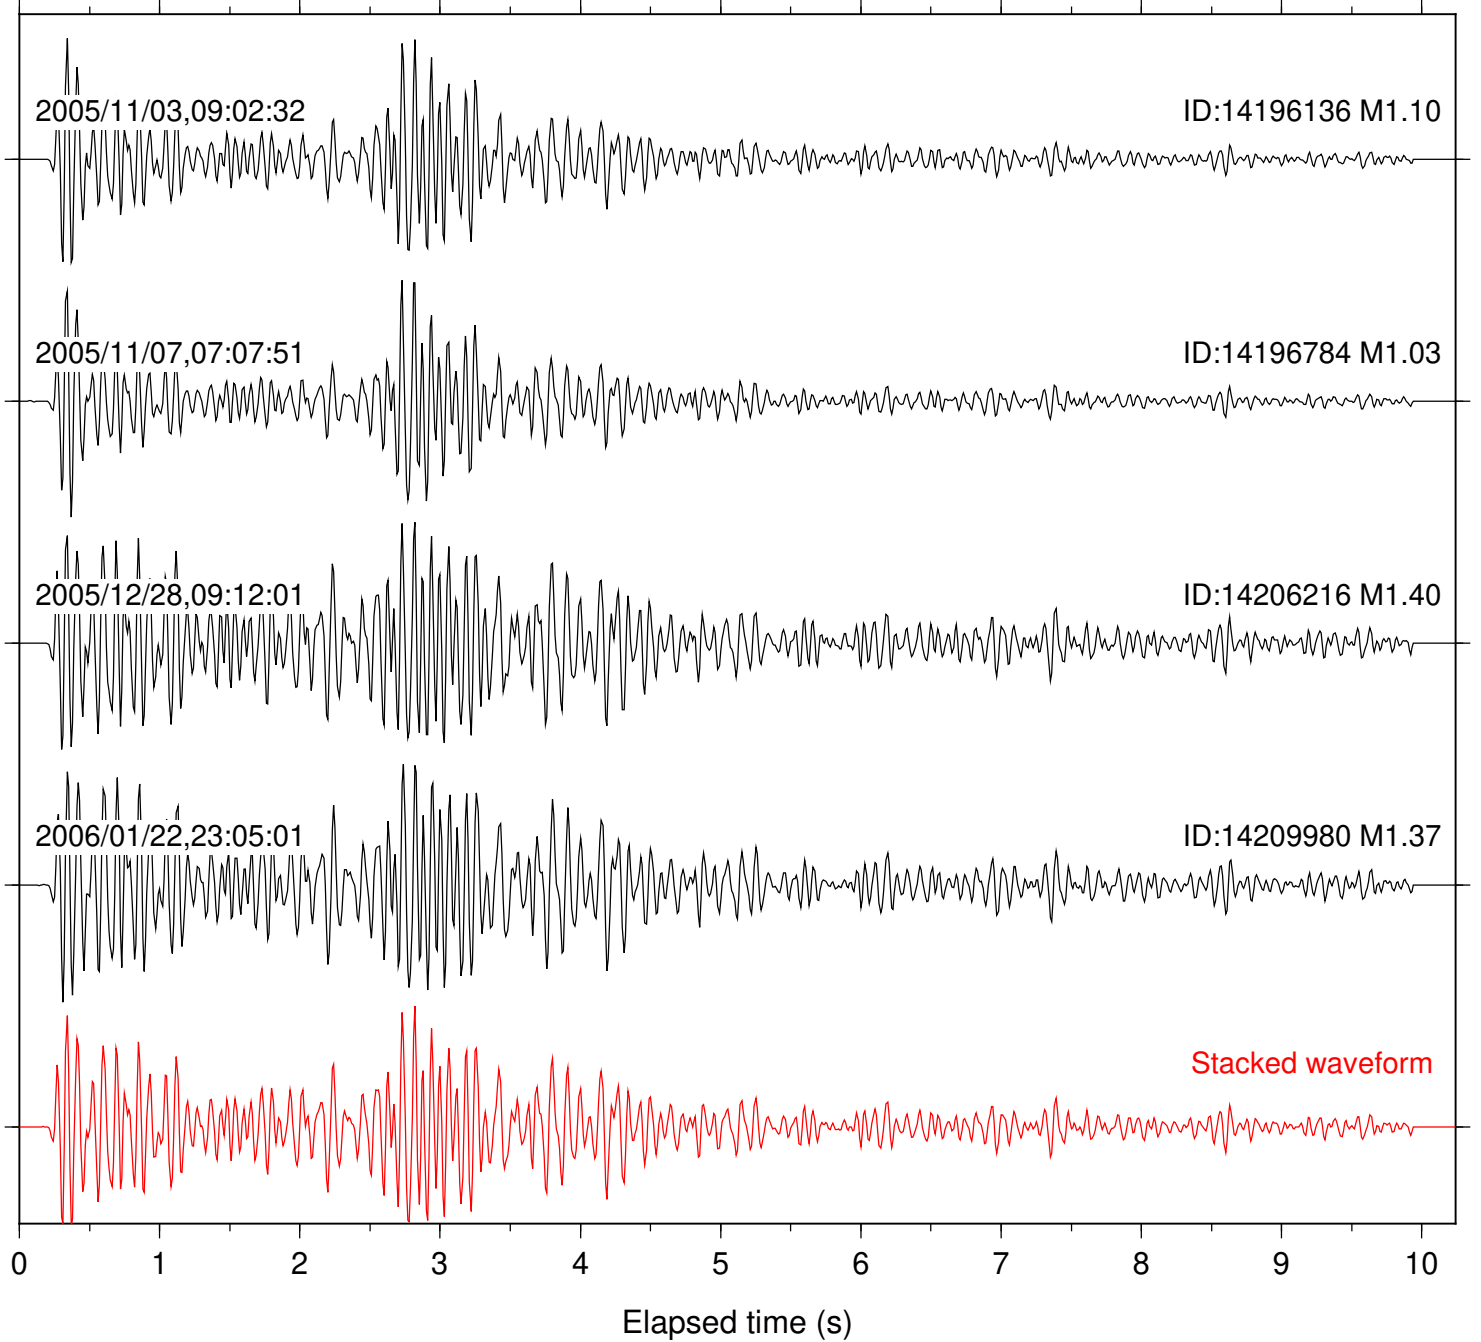

Station: BAC Com: EHZ

Focal depth: 13.27 km

Station: CRY Com: HHZ

Focal depth: 13.27 km

Station: DGR Com: HHZ

Focal depth: 13.27 km

Station: DNR Com: HHZ

Focal depth: 13.25 km

Station: HMT2 Com: HHZ

Focal depth: 13.27 km

Station: KNW Com: HHZ

Focal depth: 13.27 km

Station: POB2 Com: HHZ

Focal depth: 13.27 km

Station: RDM Com: HHZ

Focal depth: 13.25 km

Station: SKY Com: EHZ

Focal depth: 13.27 km

Station: WMC Com: HHZ

Focal depth: 13.25 km