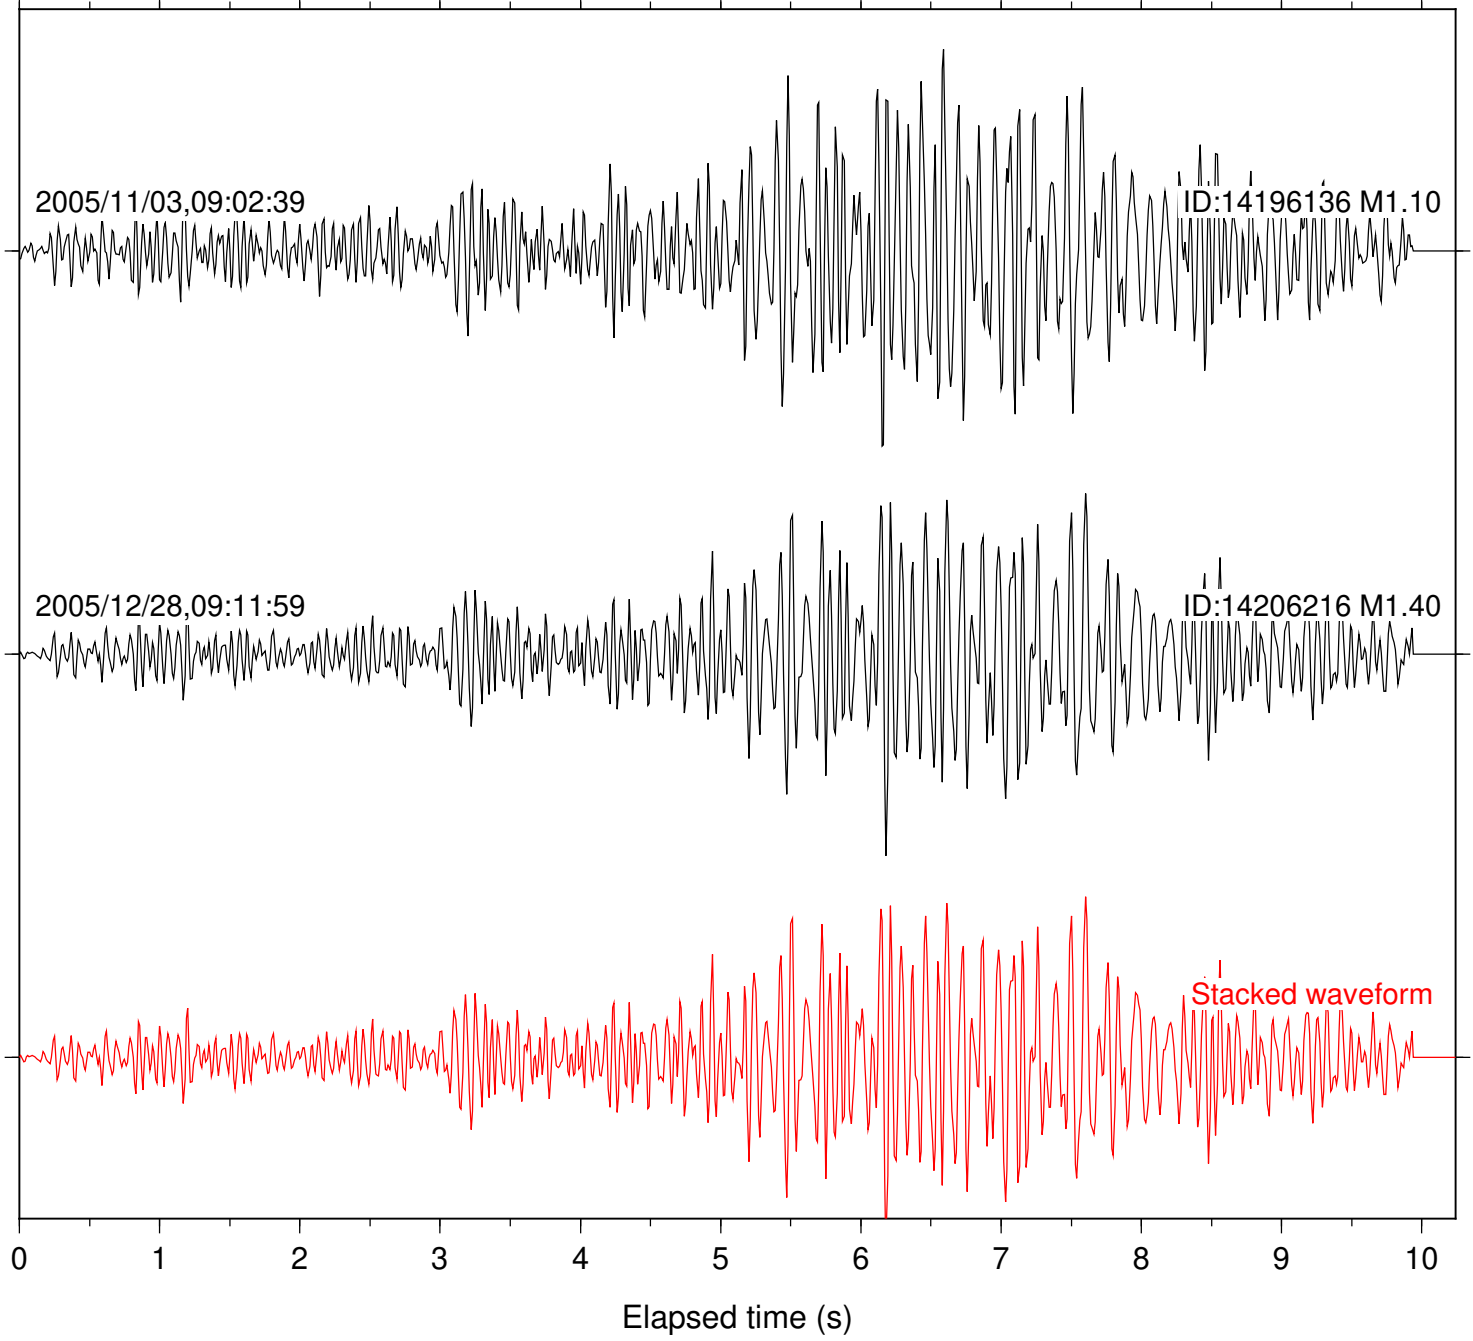

Station: BAC Com: EHZ

Focal depth: 13.27 km

Station: CRY Com: HHZ

Focal depth: 13.27 km

Station: DGR Com: HHZ

Focal depth: 13.27 km

Station: DNR Com: HHZ

Focal depth: 13.25 km

Station: HMT2 Com: HHZ

Focal depth: 13.27 km

Station: KNW Com: HHZ

Focal depth: 13.27 km

Station: POB2 Com: HHZ

Focal depth: 13.27 km

Station: RDM Com: HHZ

Focal depth: 13.25 km

Station: SKY Com: EHZ

Focal depth: 13.27 km

Station: WMC Com: HHZ

Focal depth: 13.25 km