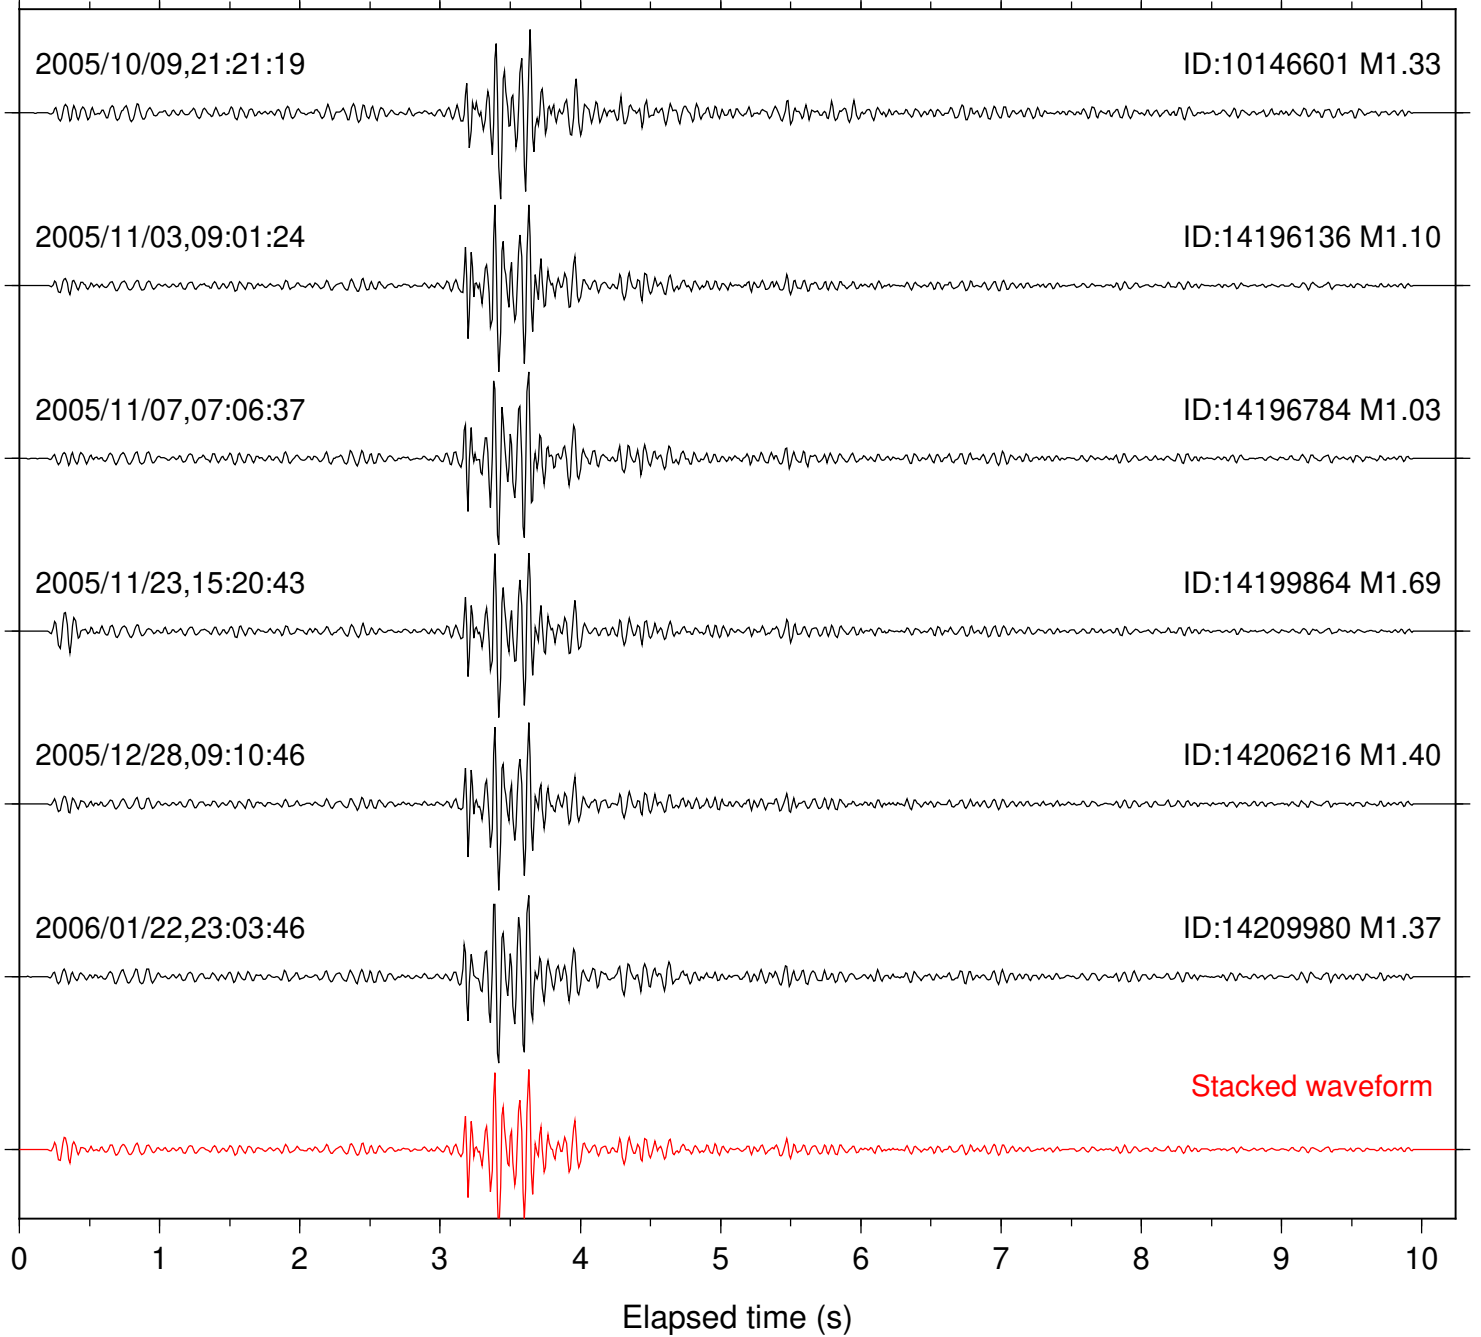

Station: BAC Com: EHZ

Focal depth: 13.27 km

Station: CRY Com: HHZ

Focal depth: 13.27 km

Station: DGR Com: HHZ

Focal depth: 13.27 km

Station: DNR Com: HHZ

Focal depth: 13.25 km

Station: HMT2 Com: HHZ

Focal depth: 13.27 km

Station: KNW Com: HHZ

Focal depth: 13.27 km

Station: POB2 Com: HHZ

Focal depth: 13.27 km

Station: RDM Com: HHZ

Focal depth: 13.25 km

Station: SKY Com: EHZ

Focal depth: 13.27 km

Station: WMC Com: HHZ

Focal depth: 13.25 km