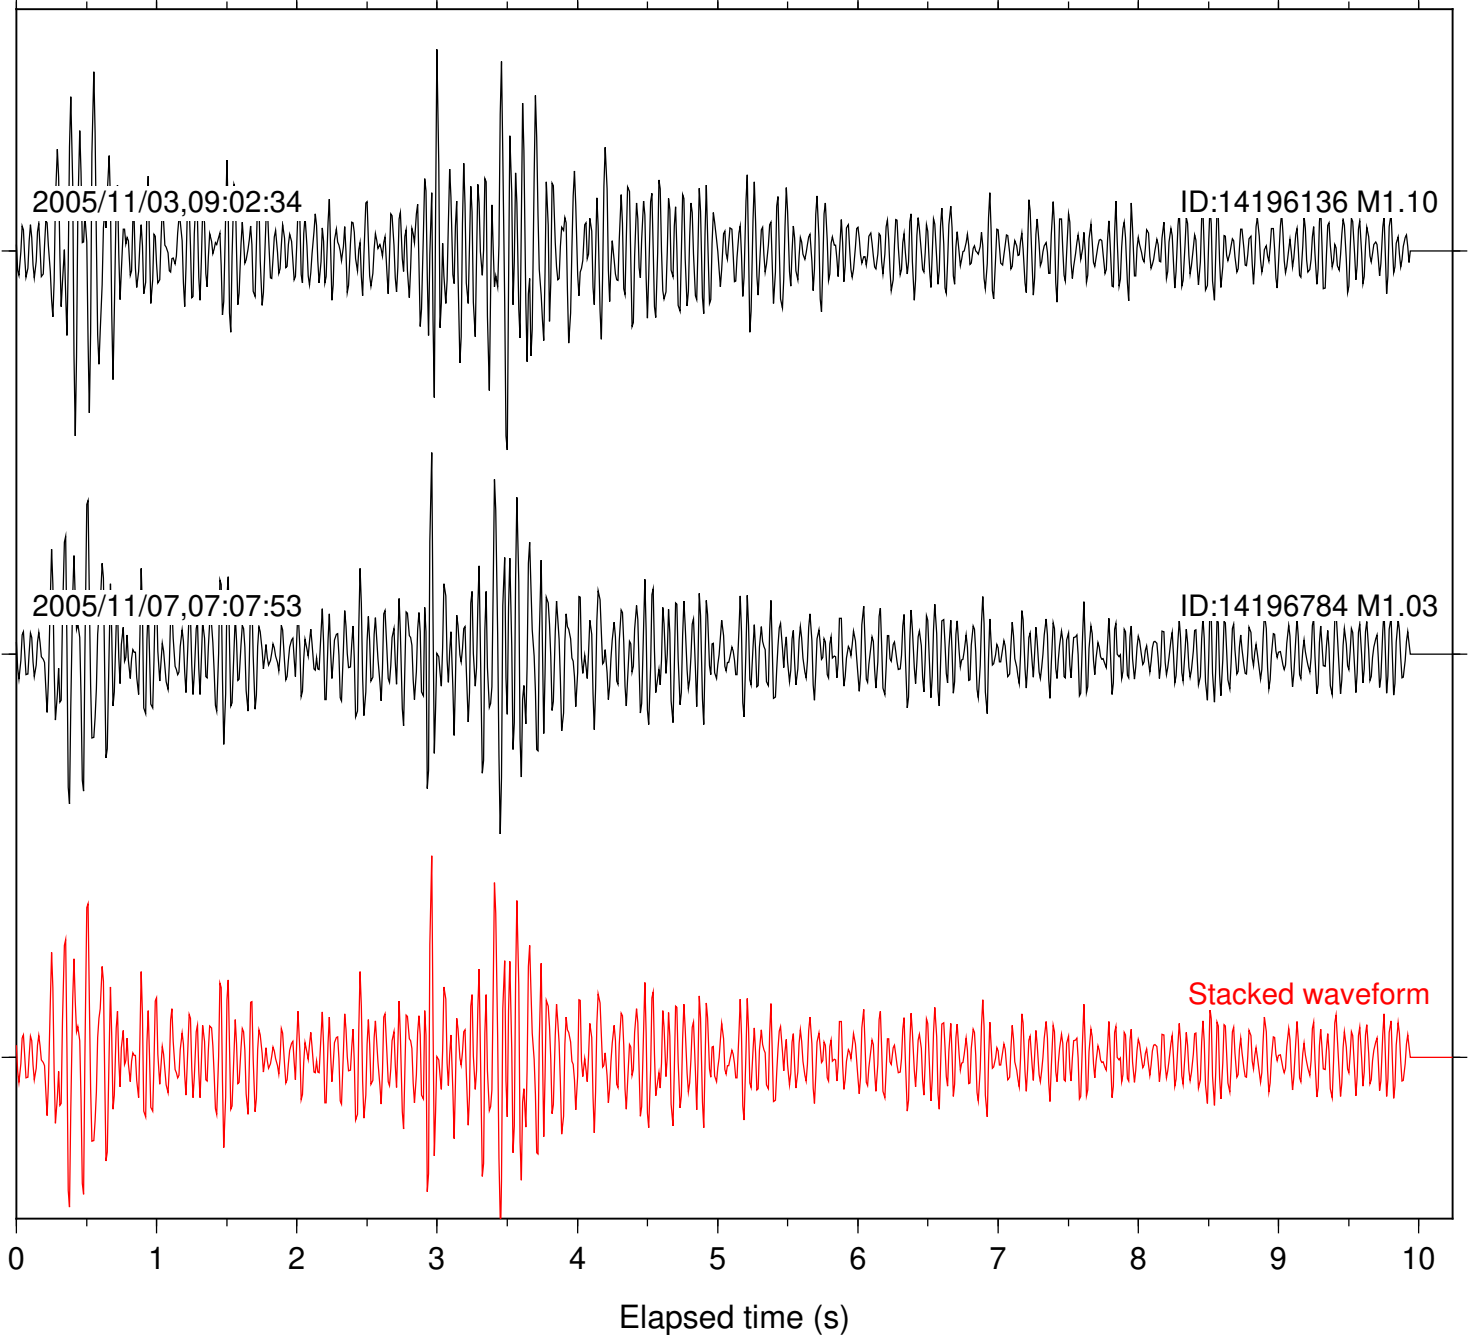

Station: BAC Com: EHZ

Focal depth: 13.27 km

Station: CRY Com: HHZ

Focal depth: 13.27 km

Station: DGR Com: HHZ

Focal depth: 13.27 km

Station: DNR Com: HHZ

Focal depth: 13.25 km

Station: HMT2 Com: HHZ

Focal depth: 13.27 km

Station: KNW Com: HHZ

Focal depth: 13.27 km

Station: POB2 Com: HHZ

Focal depth: 13.27 km

Station: RDM Com: HHZ

Focal depth: 13.25 km

Station: SKY Com: EHZ

Focal depth: 13.27 km

Station: WMC Com: HHZ

Focal depth: 13.25 km