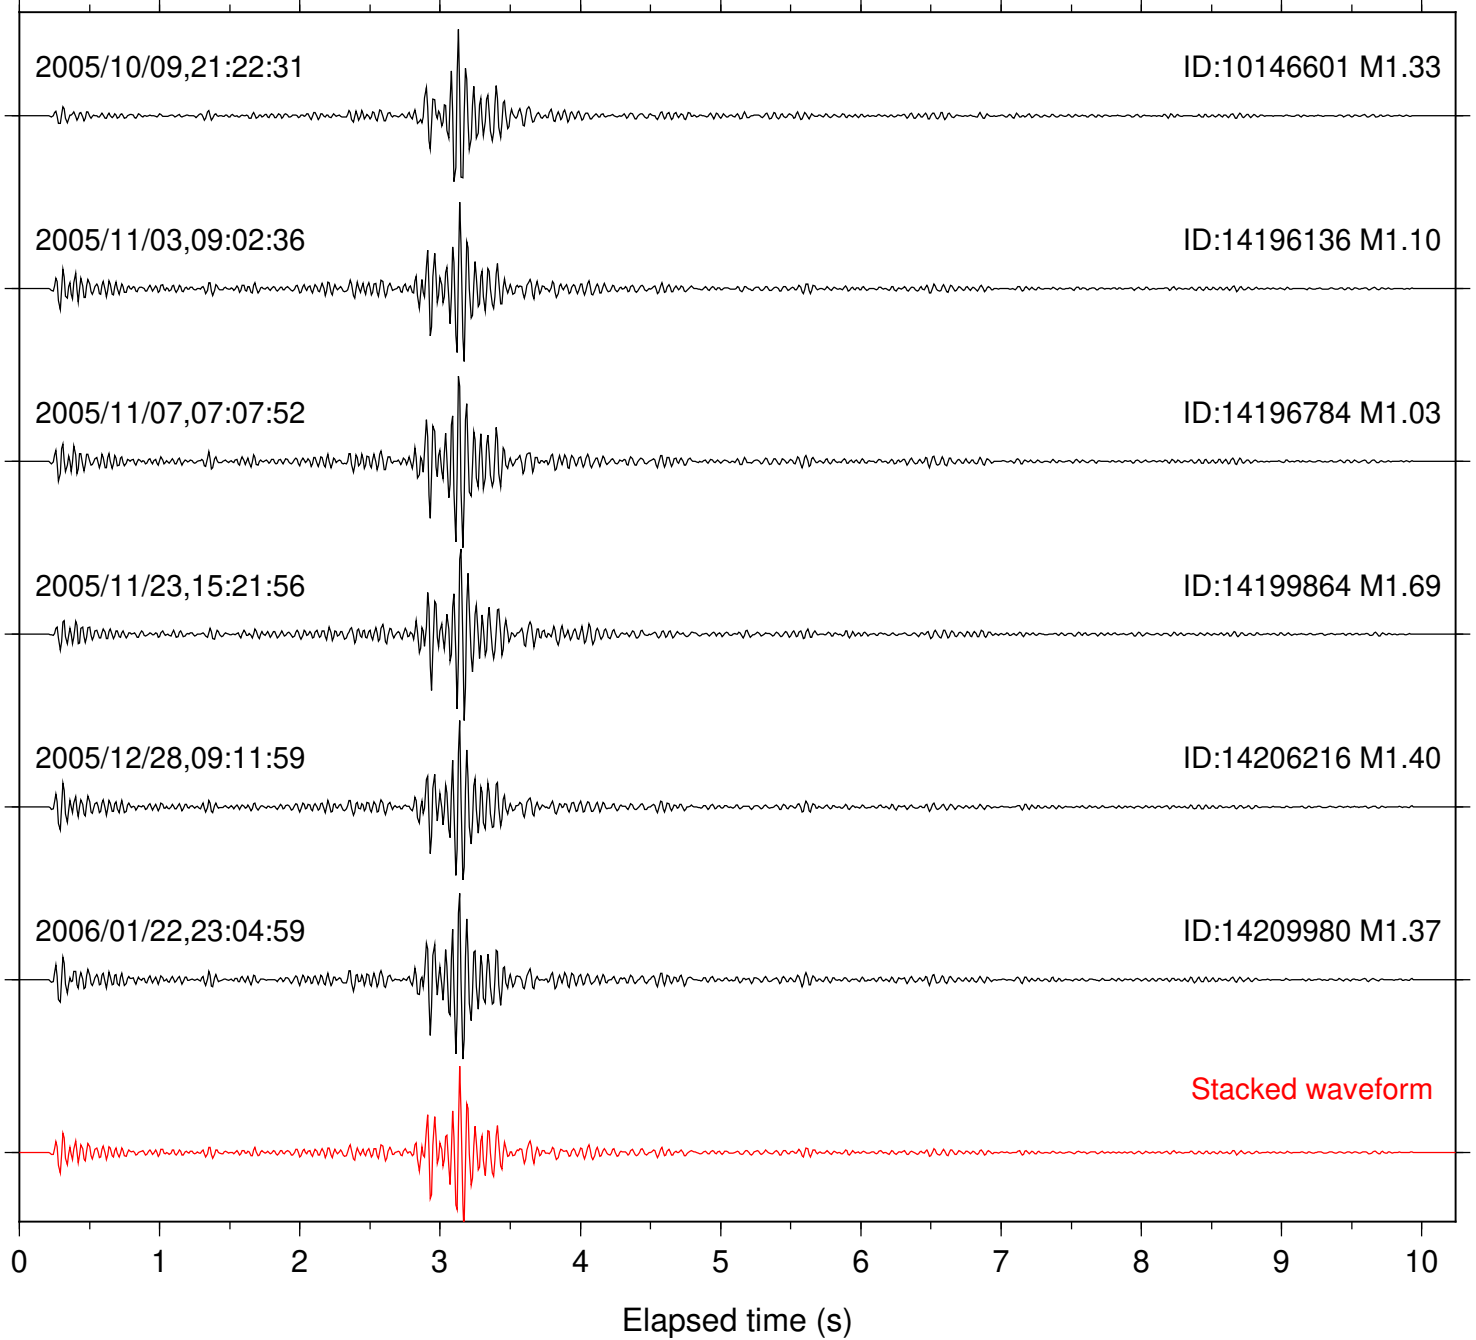

Station: BAC Com: EHZ

Focal depth: 13.27 km

Station: CRY Com: HHZ

Focal depth: 13.27 km

Station: DGR Com: HHZ

Focal depth: 13.27 km

Station: DNR Com: HHZ

Focal depth: 13.25 km

Station: HMT2 Com: HHZ

Focal depth: 13.27 km

Station: KNW Com: HHZ

Focal depth: 13.27 km

Station: POB2 Com: HHZ

Focal depth: 13.27 km

Station: RDM Com: HHZ

Focal depth: 13.25 km

Station: SKY Com: EHZ

Focal depth: 13.27 km

Station: WMC Com: HHZ

Focal depth: 13.25 km