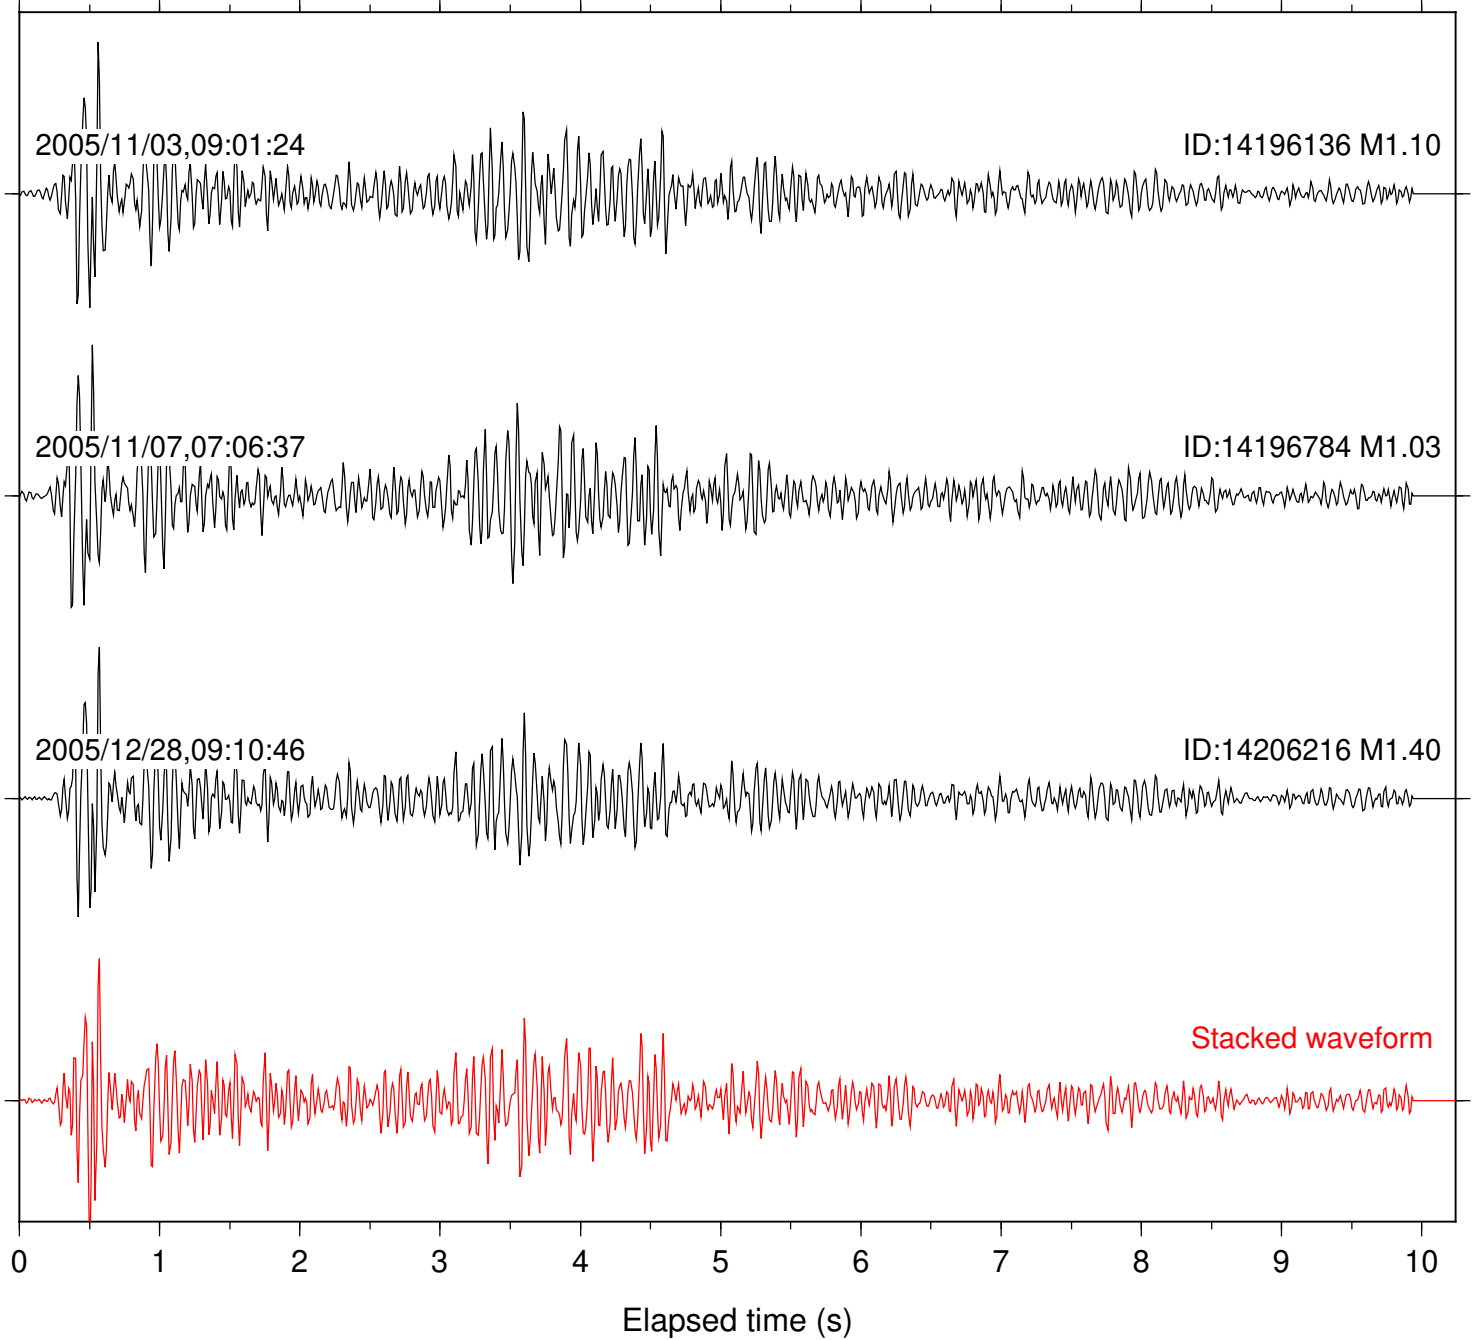

Station: BAC Com: EHZ

Focal depth: 13.27 km

Station: CRY Com: HHZ

Focal depth: 13.27 km

Station: DGR Com: HHZ

Focal depth: 13.27 km

Station: DNR Com: HHZ

Focal depth: 13.25 km

Station: HMT2 Com: HHZ

Focal depth: 13.27 km

Station: KNW Com: HHZ

Focal depth: 13.27 km

Station: POB2 Com: HHZ

Focal depth: 13.27 km

Station: RDM Com: HHZ

Focal depth: 13.25 km

Station: SKY Com: EHZ

Focal depth: 13.27 km

Station: WMC Com: HHZ

Focal depth: 13.25 km