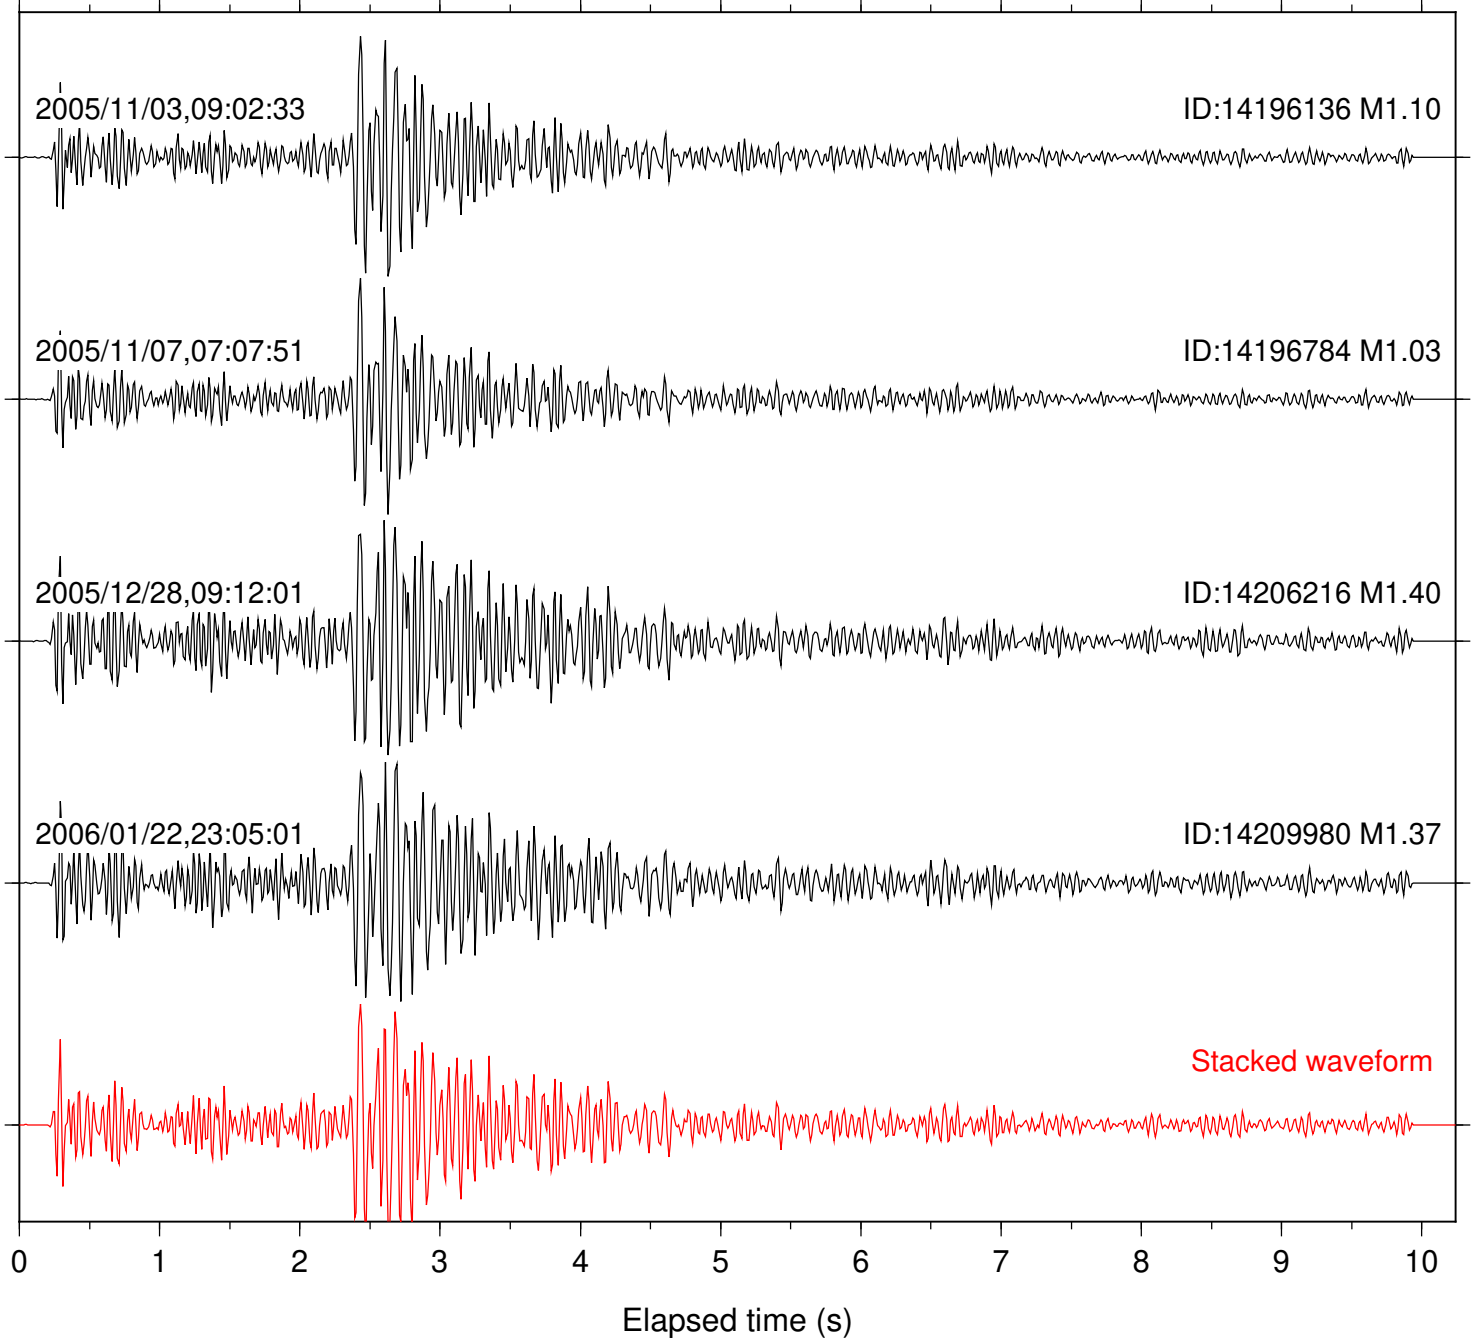

Station: BAC Com: EHZ

Focal depth: 13.27 km

Station: CRY Com: HHZ

Focal depth: 13.27 km

Station: DGR Com: HHZ

Focal depth: 13.27 km

Station: DNR Com: HHZ

Focal depth: 13.25 km

Station: HMT2 Com: HHZ

Focal depth: 13.27 km

Station: KNW Com: HHZ

Focal depth: 13.27 km

Station: POB2 Com: HHZ

Focal depth: 13.27 km

Station: RDM Com: HHZ

Focal depth: 13.25 km

Station: SKY Com: EHZ

Focal depth: 13.27 km

Station: WMC Com: HHZ

Focal depth: 13.25 km