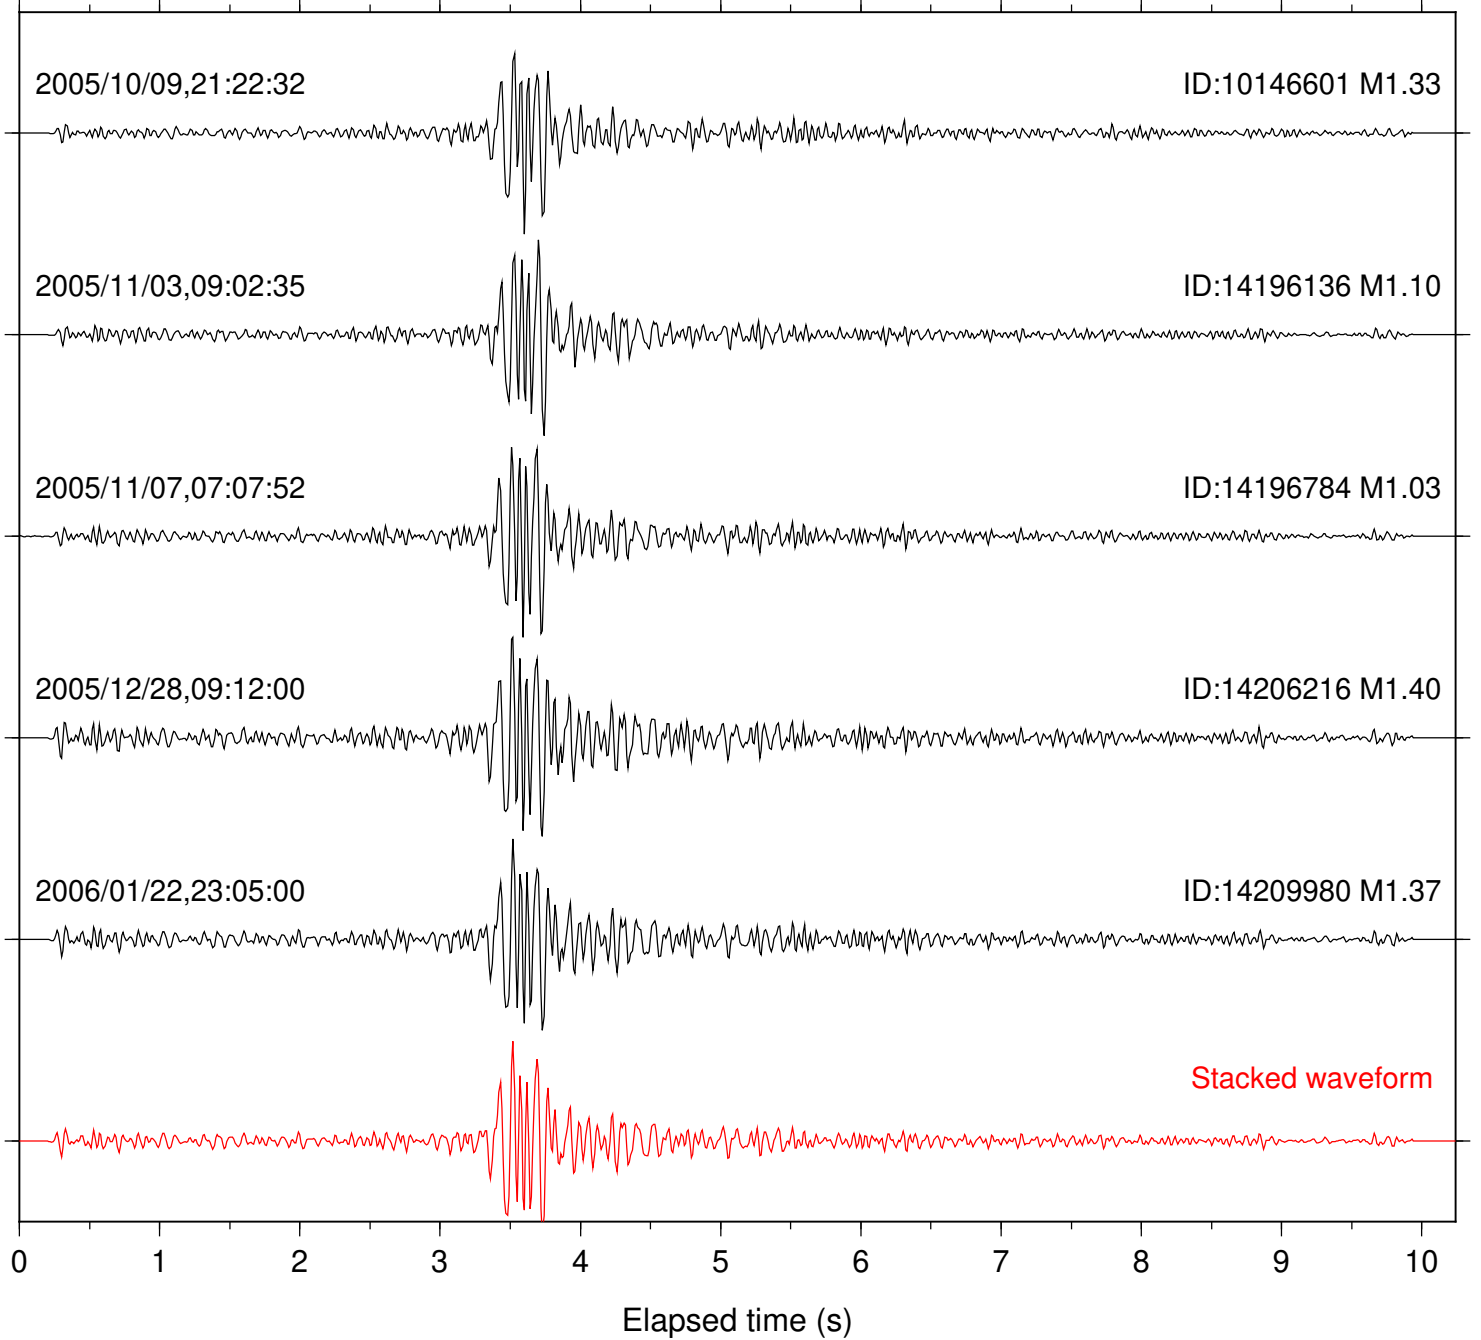

Station: BAC Com: EHZ

Focal depth: 13.27 km

Station: CRY Com: HHZ

Focal depth: 13.27 km

Station: DGR Com: HHZ

Focal depth: 13.27 km

Station: DNR Com: HHZ

Focal depth: 13.25 km

Station: HMT2 Com: HHZ

Focal depth: 13.27 km

Station: KNW Com: HHZ

Focal depth: 13.27 km

Station: POB2 Com: HHZ

Focal depth: 13.27 km

Station: RDM Com: HHZ

Focal depth: 13.25 km

Station: SKY Com: EHZ

Focal depth: 13.27 km

Station: WMC Com: HHZ

Focal depth: 13.25 km