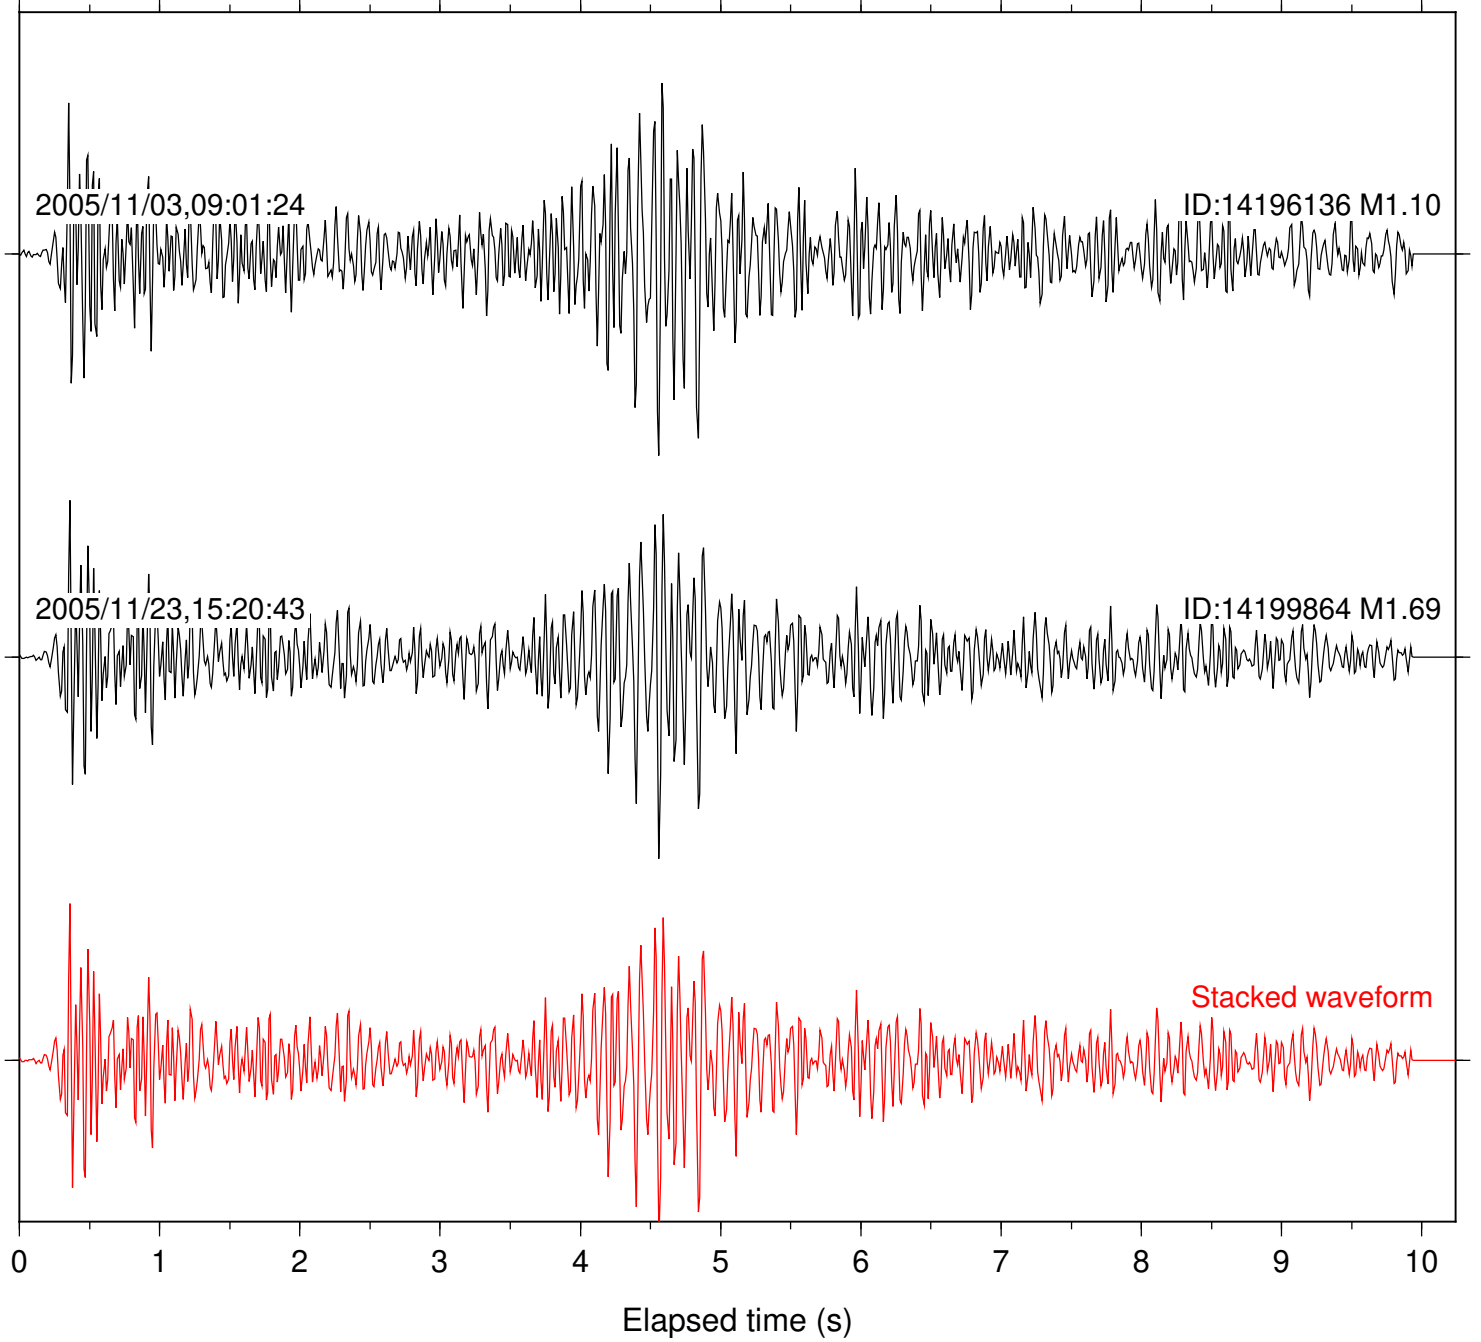

Station: BAC Com: EHZ

Focal depth: 13.27 km

Station: CRY Com: HHZ

Focal depth: 13.27 km

Station: DGR Com: HHZ

Focal depth: 13.27 km

Station: DNR Com: HHZ

Focal depth: 13.25 km

Station: HMT2 Com: HHZ

Focal depth: 13.27 km

Station: KNW Com: HHZ

Focal depth: 13.27 km

Station: POB2 Com: HHZ

Focal depth: 13.27 km

Station: RDM Com: HHZ

Focal depth: 13.25 km

Station: SKY Com: EHZ

Focal depth: 13.27 km

Station: WMC Com: HHZ

Focal depth: 13.25 km