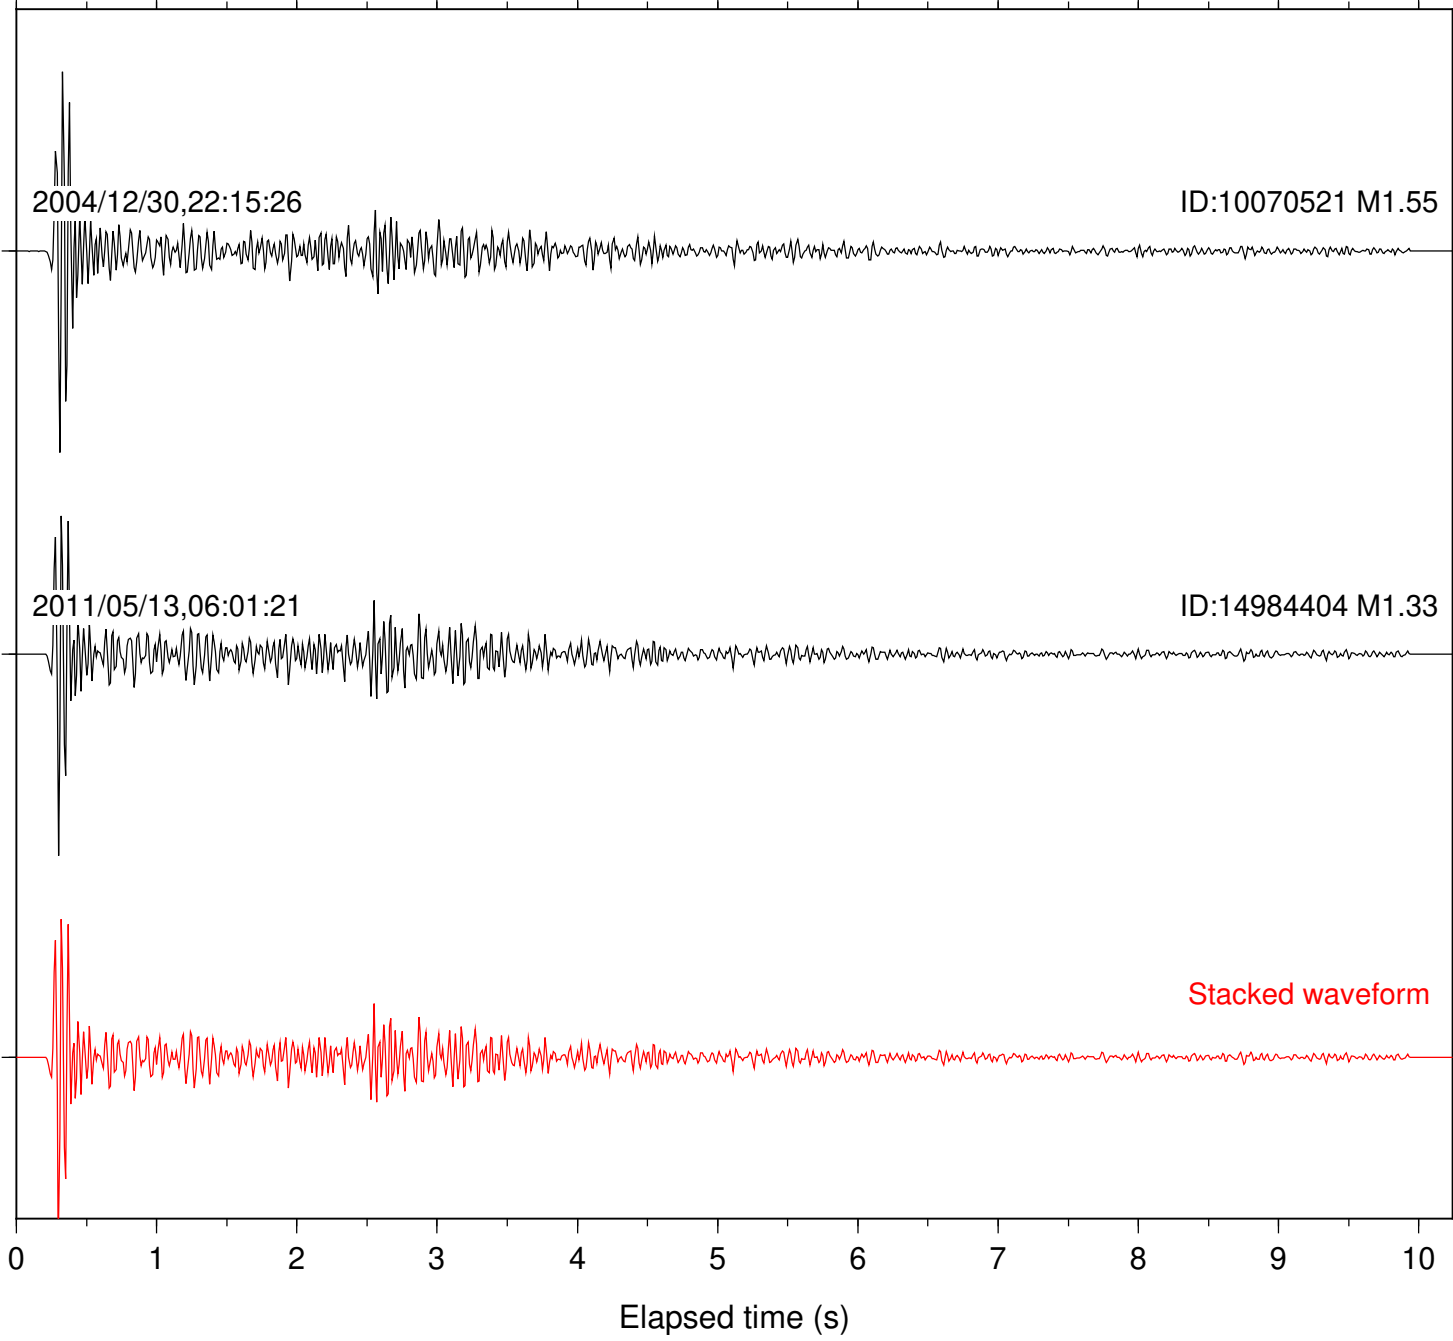

Station: FRD Com: HHZ

Focal depth: 15.29 km

2004/12/30,22:15:26

ID:10070521 M1.55

2011/05/13,06:01:21

ID:14984404 M1.33

Stacked waveform

Station: PFO Com: HHZ

Focal depth: 15.29 km