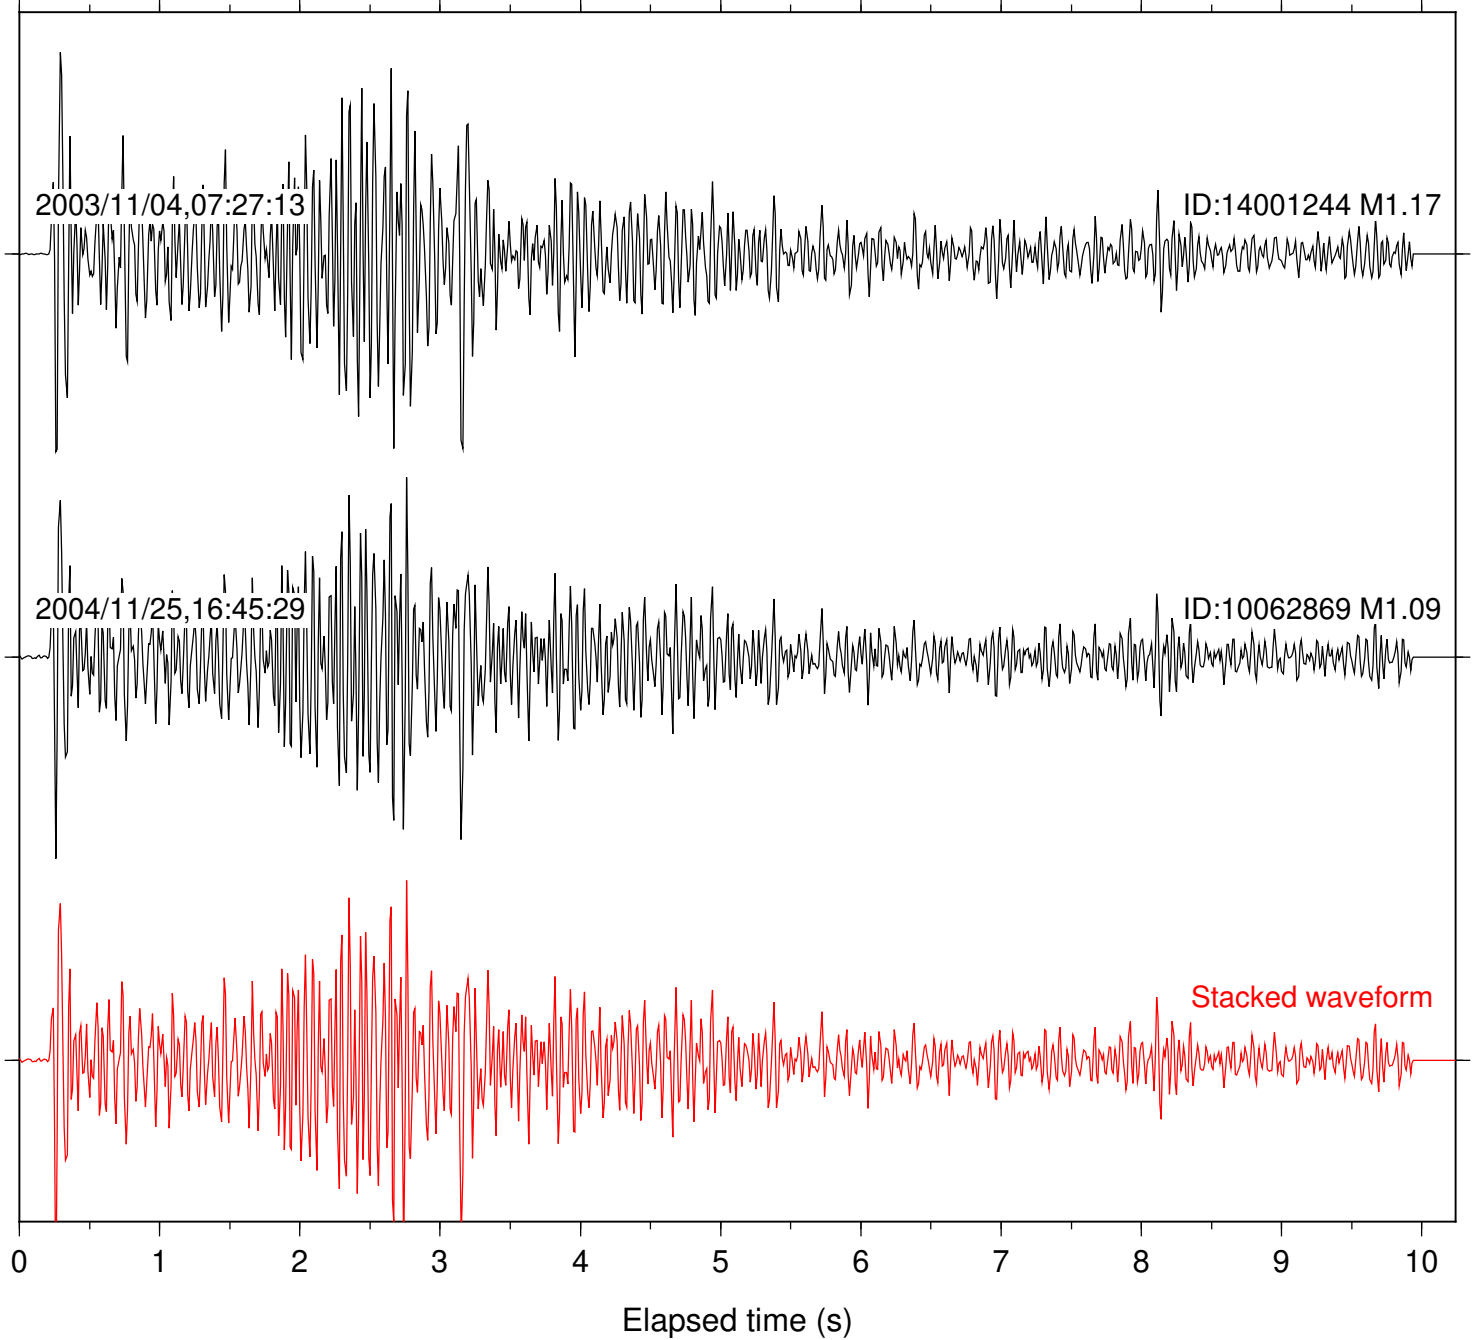

Station: DGR Com: HHZ

Focal depth: 7.83 km

Station: FRD Com: HHZ

Focal depth: 7.83 km

Station: PFO Com: HHZ

Focal depth: 7.83 km

Station: SND Com: HHZ

Focal depth: 7.83 km