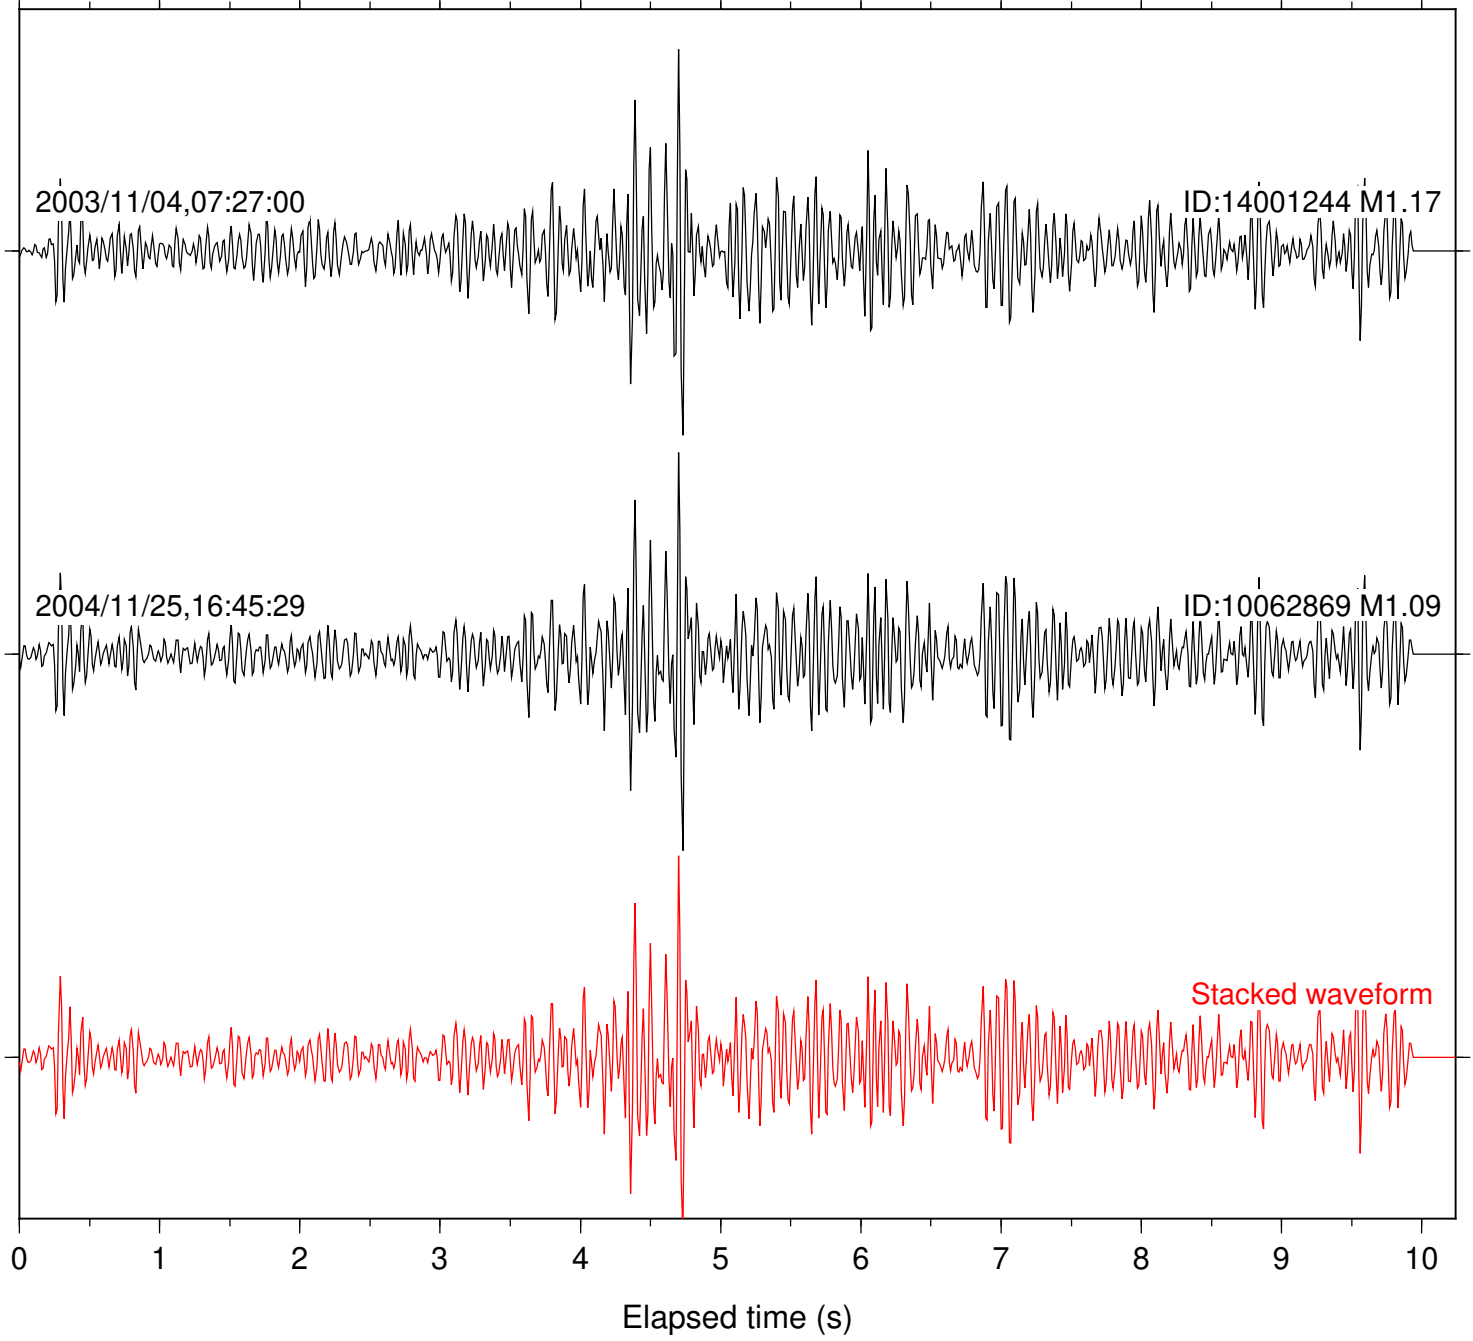

Station: DGR Com: HHZ

Focal depth: 7.83 km

Station: FRD Com: HHZ

Focal depth: 7.83 km

Station: PFO Com: HHZ

Focal depth: 7.83 km

Station: SND Com: HHZ

Focal depth: 7.83 km