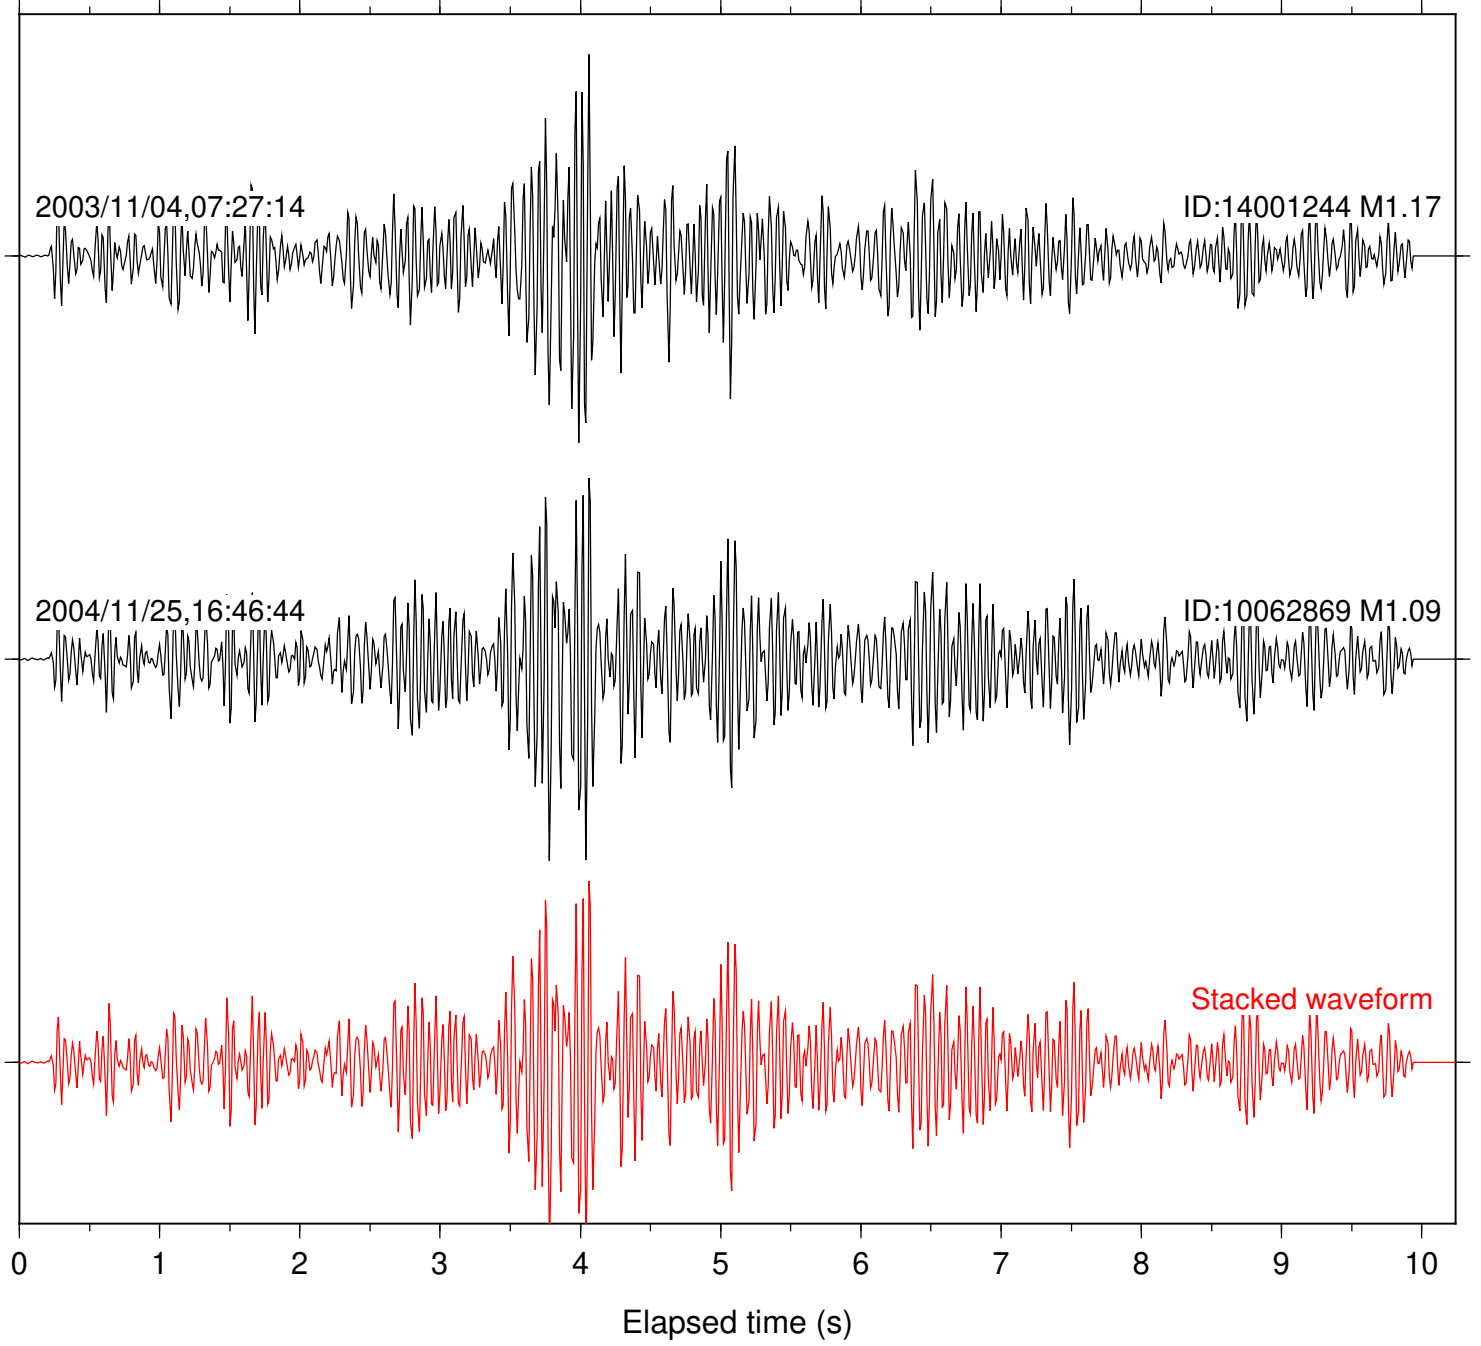

Station: DGR Com: HHZ

Focal depth: 7.83 km

Station: FRD Com: HHZ

Focal depth: 7.83 km

Station: PFO Com: HHZ

Focal depth: 7.83 km

Station: SND Com: HHZ

Focal depth: 7.83 km