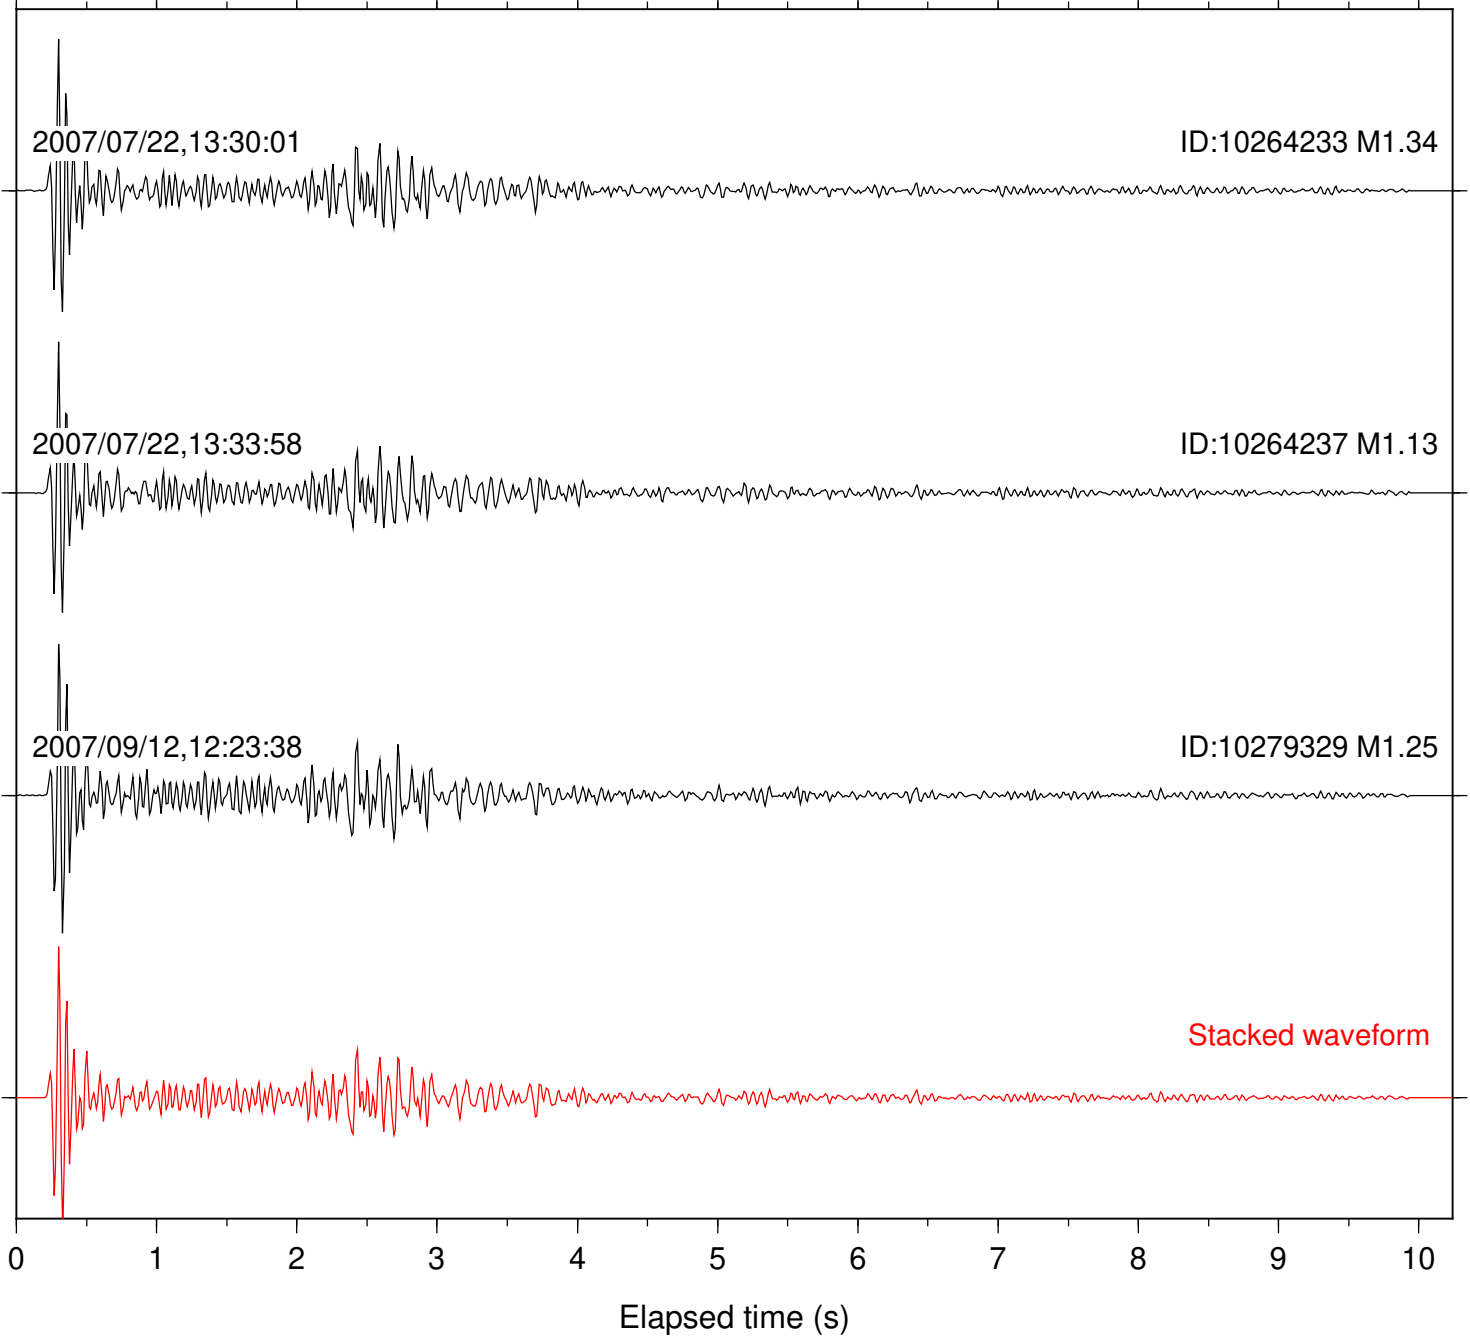

Station: B081 Com: EHZ

Focal depth: 5.55 km

Station: B086 Com: EHZ

Focal depth: 5.55 km

2007/07/22,13:30:01

ID:10264233 M1.34

2007/07/22,13:33:58

ID:10264237 M1.13

Stacked waveform

0 1 2 3 4 5 6 7 8 9 10
Elapsed time (s)

Station: B087 Com: EHZ

Focal depth: 5.60 km

Station: B088 Com: EHZ

Focal depth: 5.55 km

Station: BOR Com: HHZ

Focal depth: 5.55 km

Station: CRY Com: HHZ

Focal depth: 5.55 km

Station: FRD Com: HHZ

Focal depth: 5.60 km

Station: KNW Com: HHZ

Focal depth: 5.60 km

2007/07/22,13:30:01

ID:10264233 M1.34

Stacked waveform

0 1 2 3 4 5 6 7 8 9 10
Elapsed time (s)

Station: SND Com: HHZ

Focal depth: 5.55 km

Station: TOR Com: HHZ

Focal depth: 5.55 km

2007/07/22,13:31:13

ID:10264233 M1.34