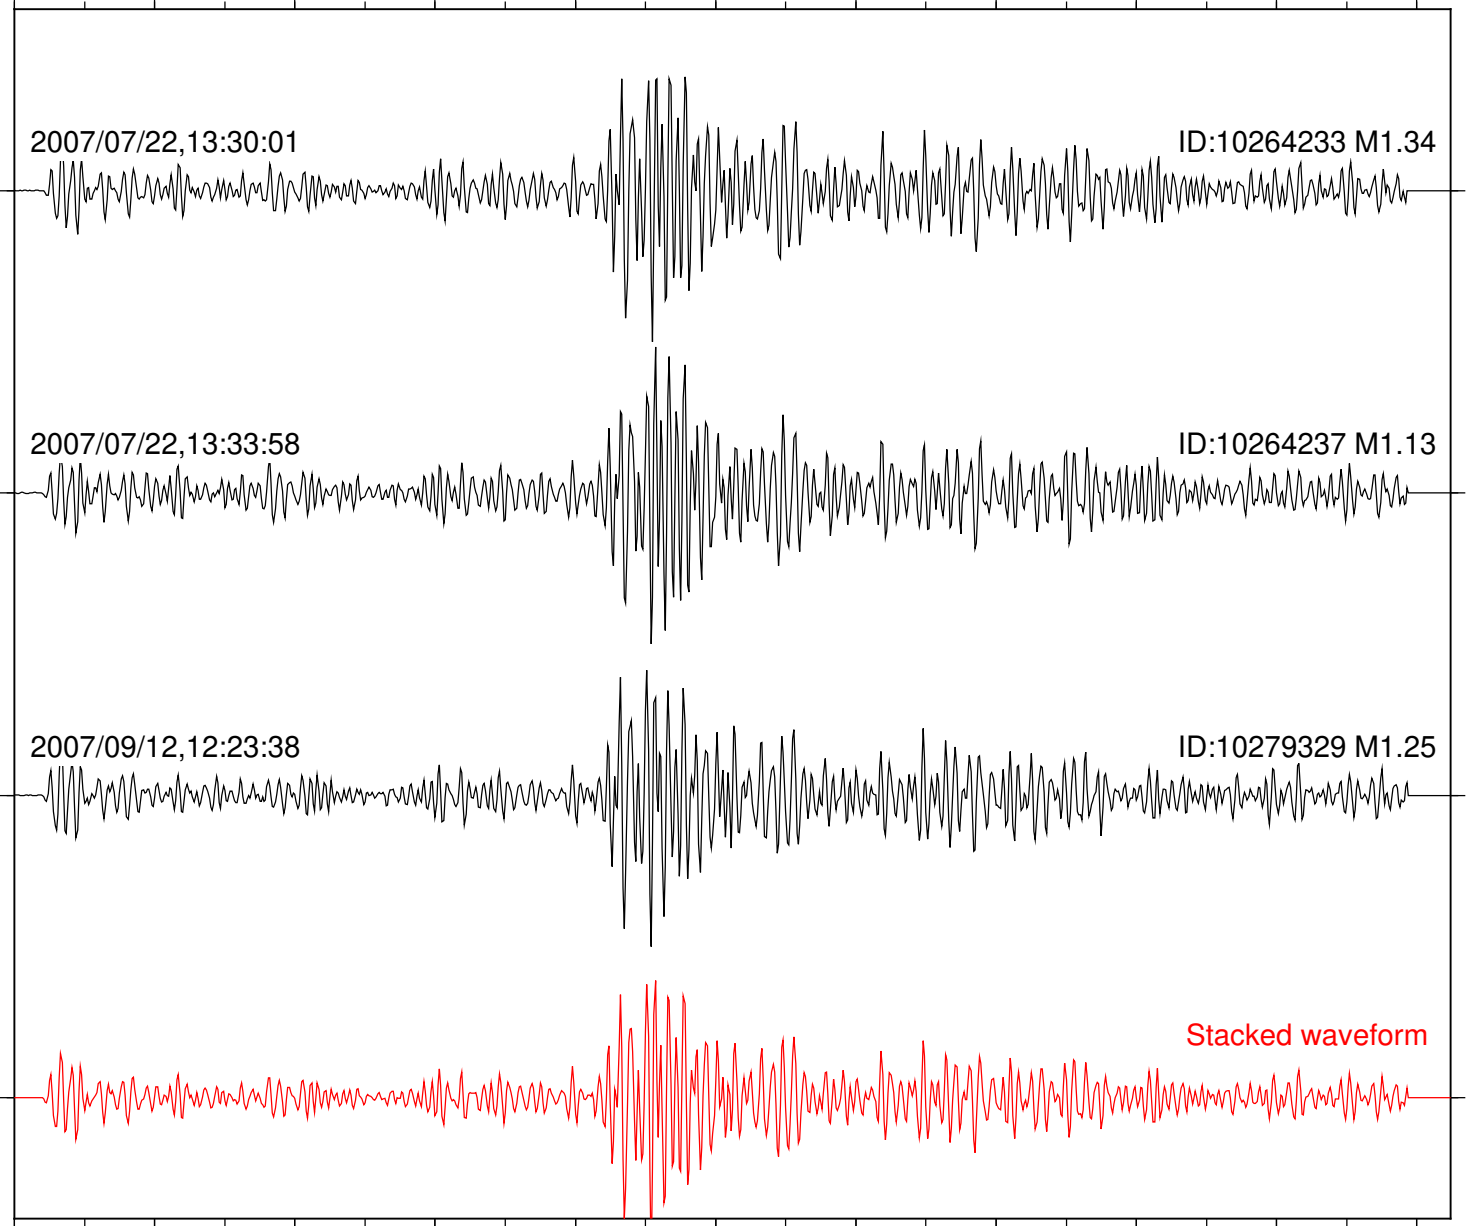

Station: CRY Com: HHZ

Focal depth: 5.55 km

Station: FRD Com: HHZ

Focal depth: 5.60 km

Station: KNW Com: HHZ

Focal depth: 5.60 km

2007/07/22,13:30:01

ID:10264233 M1.34

2007/07/22,13:33:58

ID:10264237 M1.13

2007/09/12,12:23:38

ID:10279329 M1.25

Stacked waveform

0 1 2 3 4 5 6 7 8 9 10
Elapsed time (s)

Station: LVA2 Com: HHZ

Focal depth: 5.55 km

Station: PFO Com: HHZ

Focal depth: 5.55 km

Station: PMD Com: HHZ

Focal depth: 5.55 km

2007/07/22,13:31:11

ID:10264233 M1.34

2007/07/22,13:35:12

ID:10264237 M1.13

Stacked waveform

0 1 2 3 4 5 6 7 8 9 10
Elapsed time (s)

Station: SND Com: HHZ

Focal depth: 5.55 km

Station: TOR Com: HHZ

Focal depth: 5.55 km

2007/07/22,13:31:13

ID:10264233 M1.34