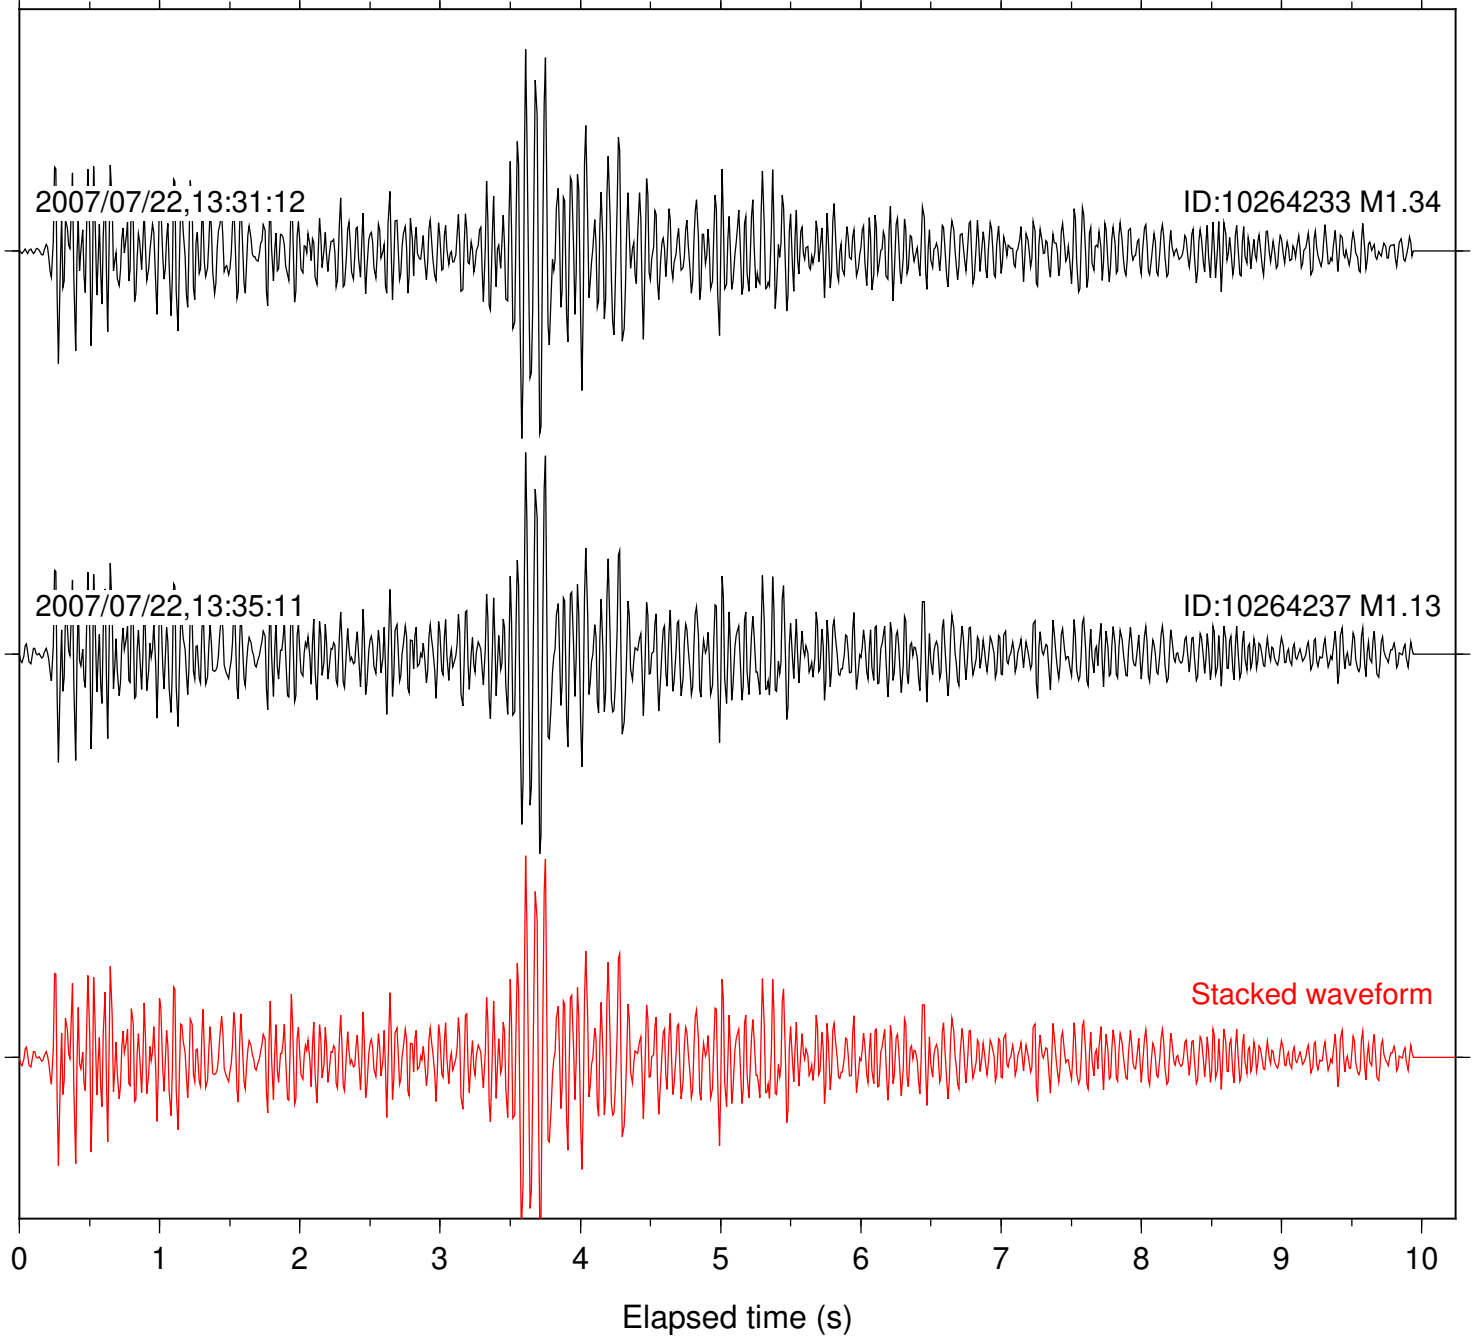

Station: B081 Com: EHZ

Focal depth: 5.55 km

Station: B086 Com: EHZ

Focal depth: 5.55 km

2007/07/22,13:30:01

ID:10264233 M1.34

2007/07/22,13:33:58

ID:10264237 M1.13

Stacked waveform

0 1 2 3 4 5 6 7 8 9 10
Elapsed time (s)

Station: B087 Com: EHZ

Focal depth: 5.60 km

Station: B088 Com: EHZ

Focal depth: 5.55 km

Station: BOR Com: HHZ

Focal depth: 5.55 km

Station: CRY Com: HHZ

Focal depth: 5.55 km

Station: FRD Com: HHZ

Focal depth: 5.60 km

Station: KNW Com: HHZ

Focal depth: 5.60 km

2007/07/22,13:30:01

ID:10264233 M1.34

Stacked waveform

0 1 2 3 4 5 6 7 8 9 10
Elapsed time (s)

Station: SND Com: HHZ

Focal depth: 5.55 km

Station: TOR Com: HHZ

Focal depth: 5.55 km

2007/07/22,13:31:13

ID:10264233 M1.34