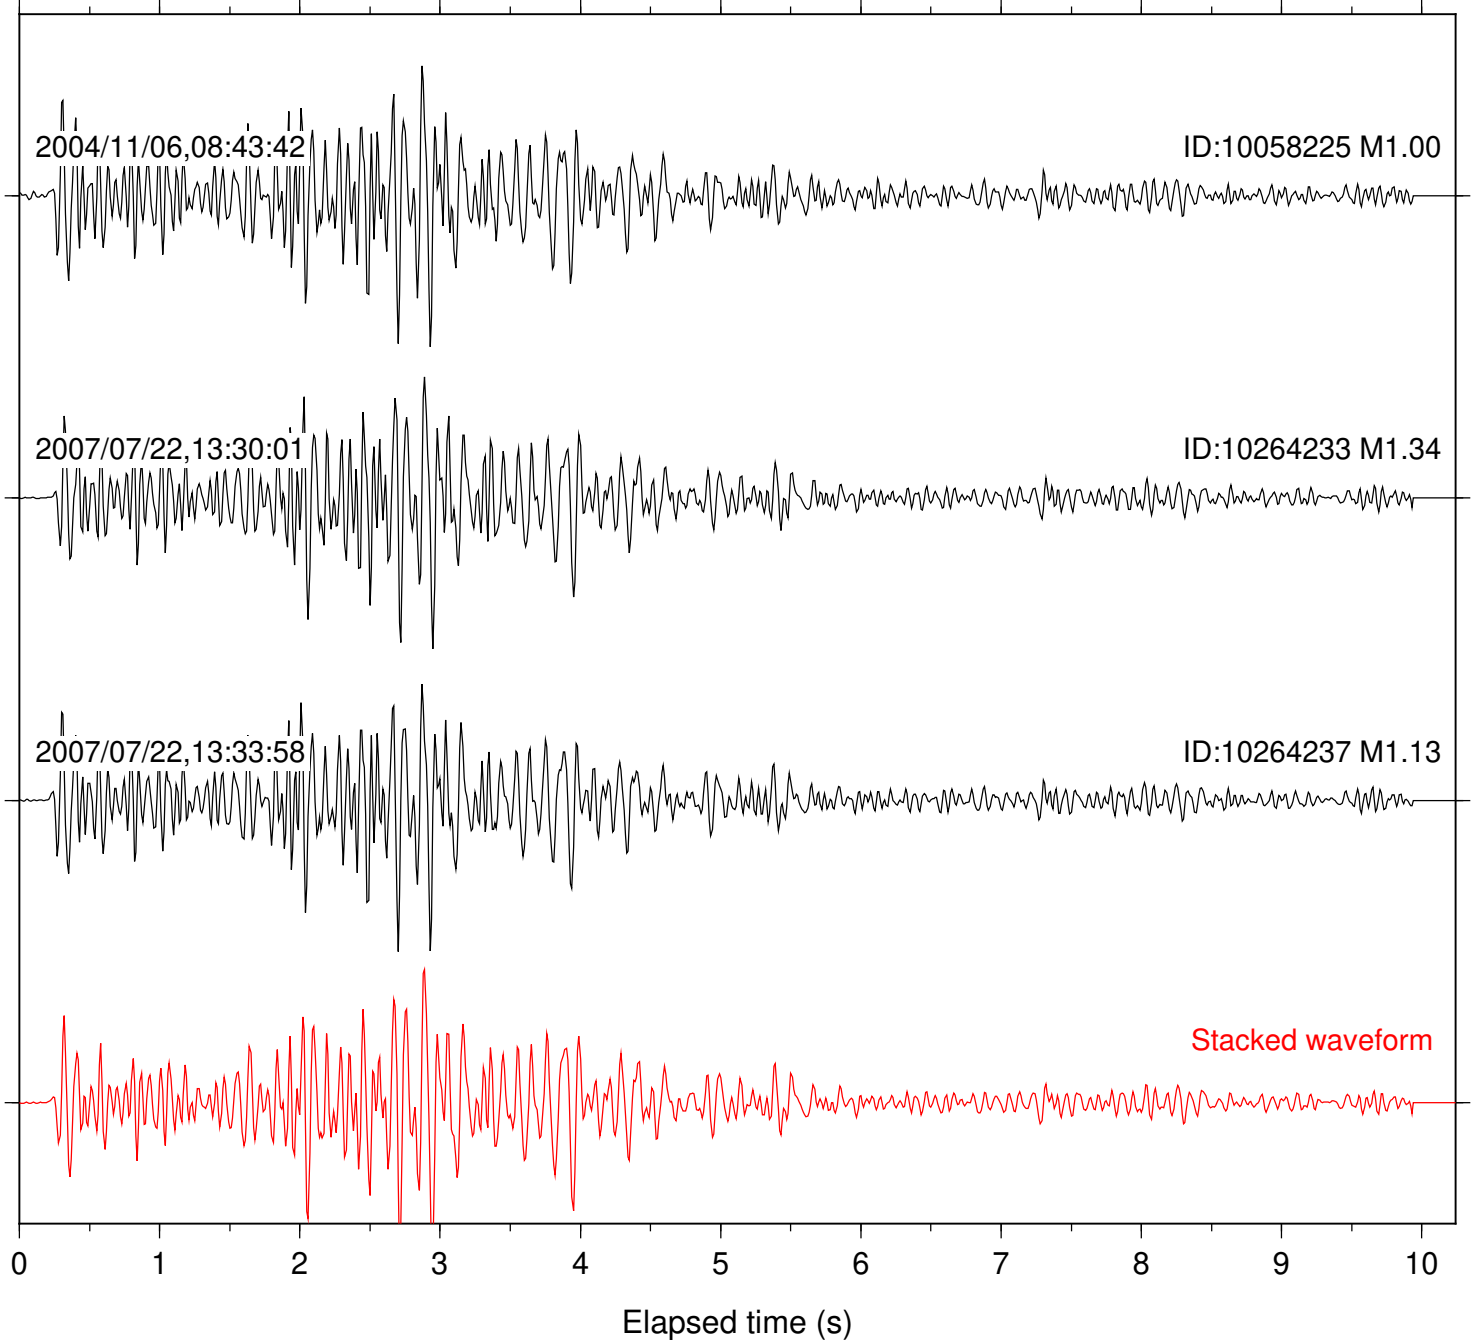

Station: PFO Com: HHZ

Focal depth: 5.55 km

Station: PMD Com: HHZ

Focal depth: 5.55 km

2007/07/22,13:31:11

ID:10264233 M1.34

2007/07/22,13:35:12

ID:10264237 M1.13

Stacked waveform

0 1 2 3 4 5 6 7 8 9 10
Elapsed time (s)

Station: SND Com: HHZ

Focal depth: 5.55 km

Station: TOR Com: HHZ

Focal depth: 5.55 km

2007/07/22,13:31:13

ID:10264233 M1.34