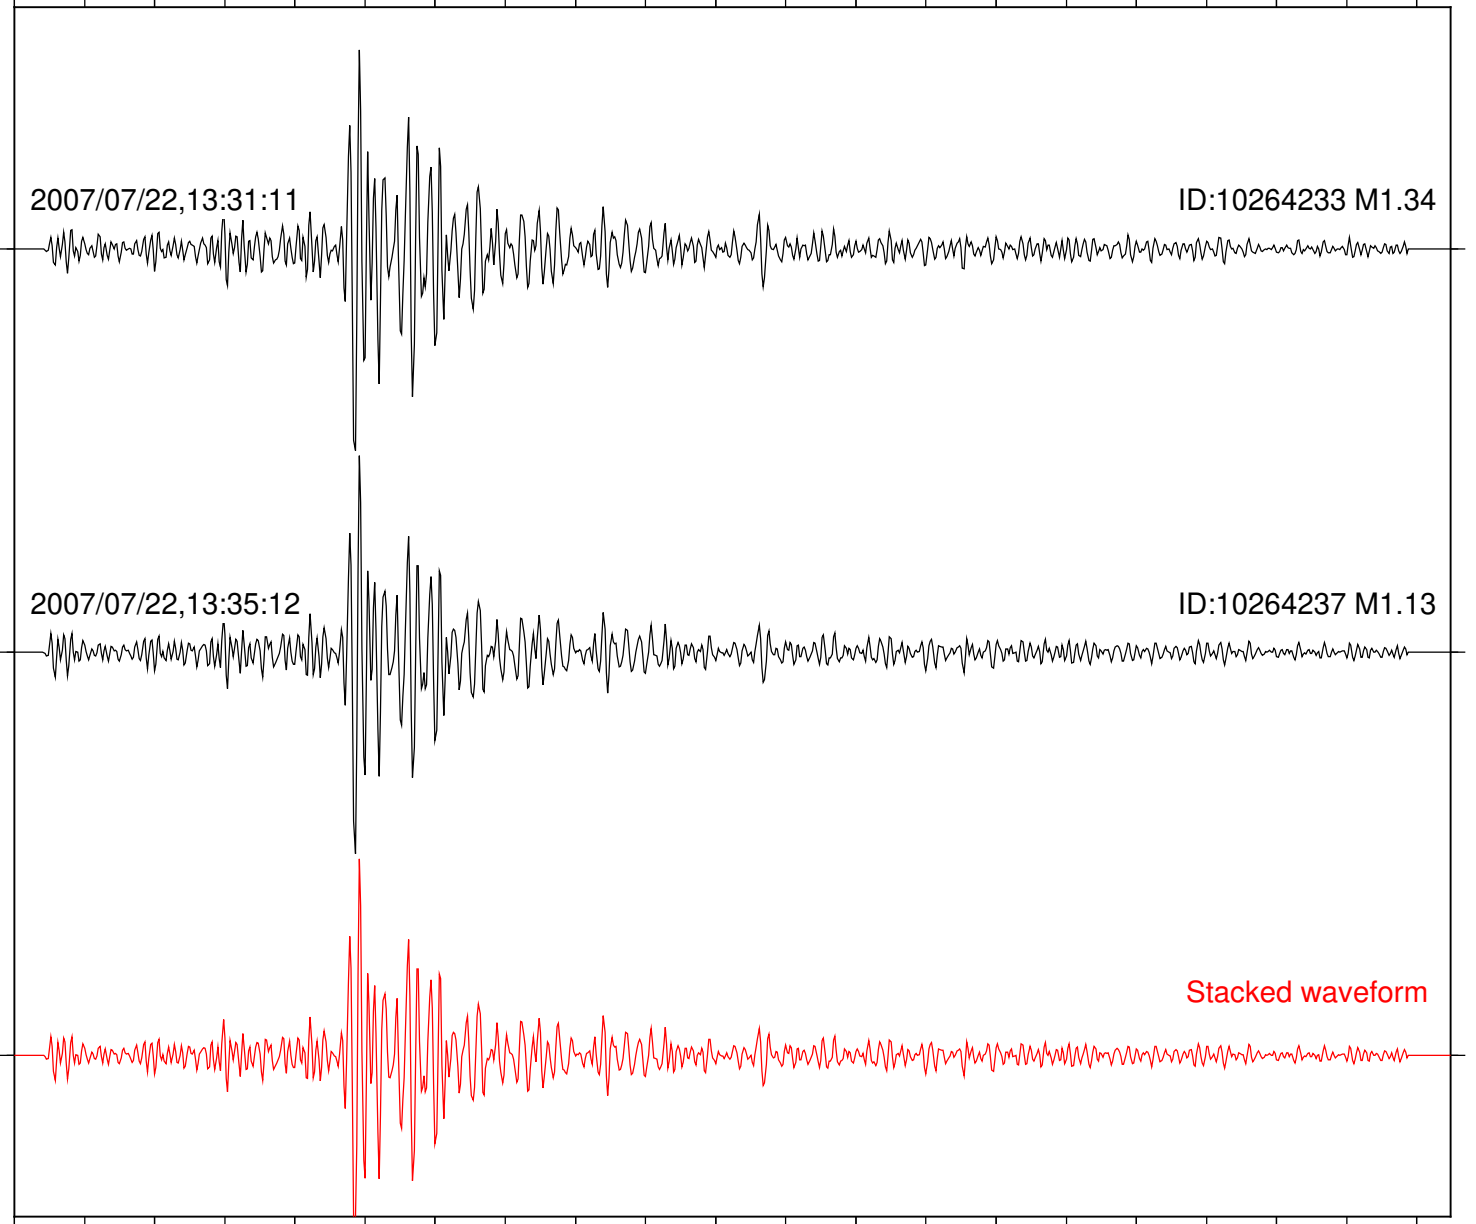

Station: PFO Com: HHZ

Focal depth: 5.55 km

Station: PMD Com: HHZ

Focal depth: 5.55 km

2007/07/22,13:31:11

ID:10264233 M1.34

2007/07/22,13:35:12

ID:10264237 M1.13

Stacked waveform

0 1 2 3 4 5 6 7 8 9 10
Elapsed time (s)

Station: SND Com: HHZ

Focal depth: 5.55 km

Station: TOR Com: HHZ

Focal depth: 5.55 km

2007/07/22,13:31:13

ID:10264233 M1.34