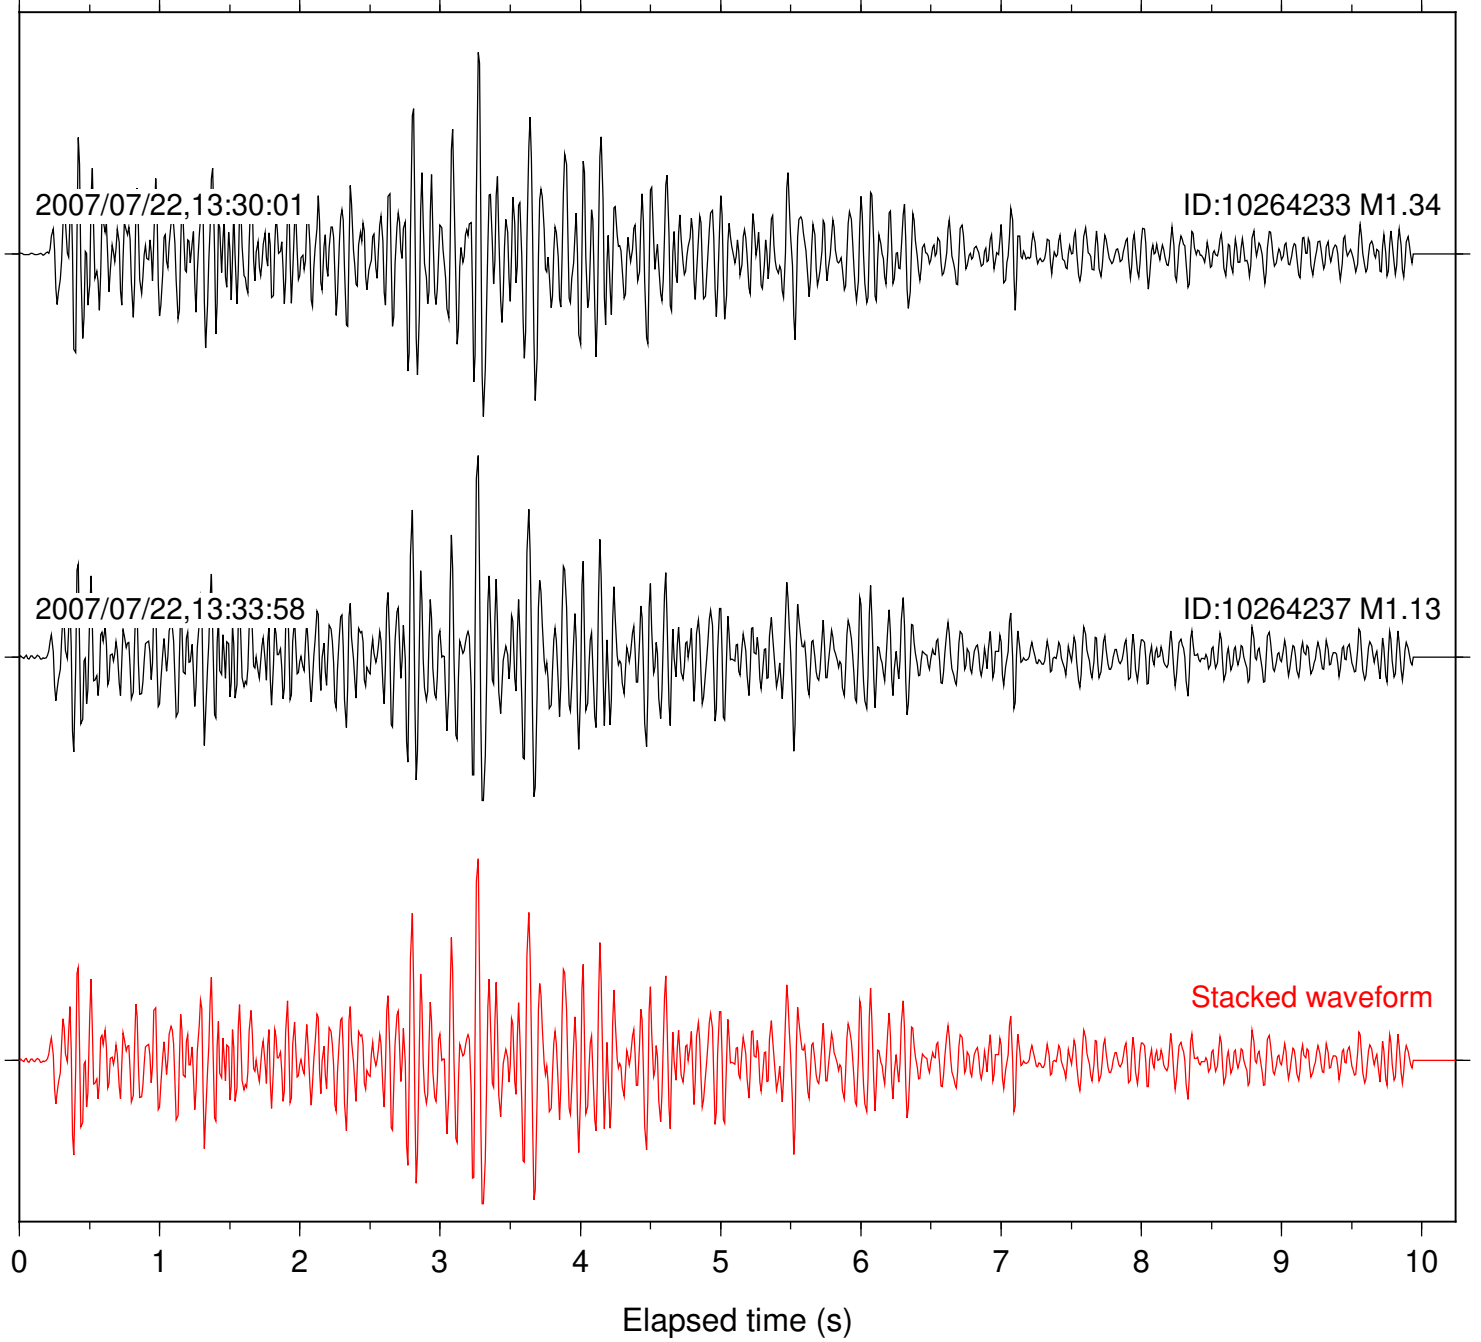

Station: B081 Com: EHZ

Focal depth: 5.55 km

Station: B086 Com: EHZ

Focal depth: 5.55 km

2007/07/22,13:30:01

ID:10264233 M1.34

2007/07/22,13:33:58

ID:10264237 M1.13

Stacked waveform

0 1 2 3 4 5 6 7 8 9 10
Elapsed time (s)

Station: B087 Com: EHZ

Focal depth: 5.60 km

Station: B088 Com: EHZ

Focal depth: 5.55 km

Station: BOR Com: HHZ

Focal depth: 5.55 km

Station: CRY Com: HHZ

Focal depth: 5.55 km

Station: FRD Com: HHZ

Focal depth: 5.60 km

Station: KNW Com: HHZ

Focal depth: 5.60 km

2007/07/22,13:30:01

ID:10264233 M1.34

Stacked waveform

0 1 2 3 4 5 6 7 8 9 10
Elapsed time (s)

Station: SND Com: HHZ

Focal depth: 5.55 km

Station: TOR Com: HHZ

Focal depth: 5.55 km

2007/07/22,13:31:13

ID:10264233 M1.34