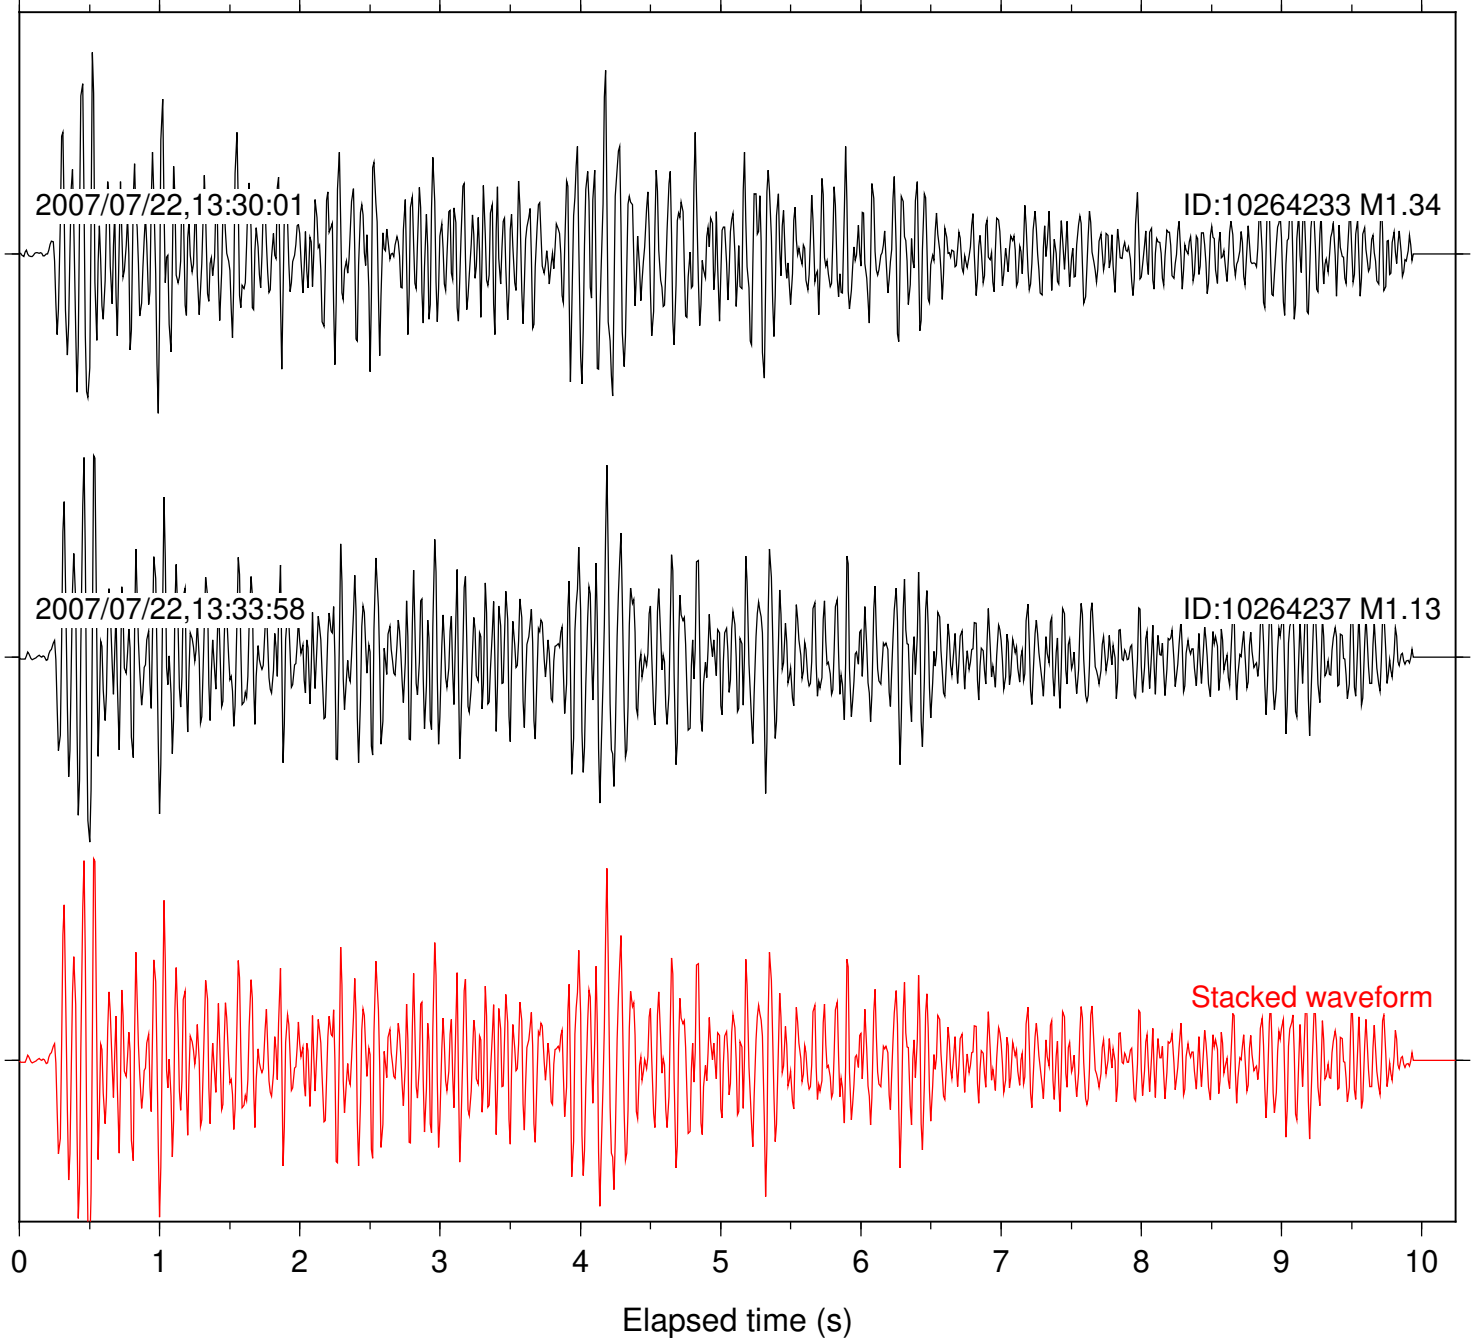

Station: B081 Com: EHZ

Focal depth: 5.55 km

Station: B086 Com: EHZ

Focal depth: 5.55 km

2007/07/22,13:30:01

ID:10264233 M1.34

2007/07/22,13:33:58

ID:10264237 M1.13

Stacked waveform

0 1 2 3 4 5 6 7 8 9 10
Elapsed time (s)

Station: B087 Com: EHZ

Focal depth: 5.60 km

Station: B088 Com: EHZ

Focal depth: 5.55 km

Station: BOR Com: HHZ

Focal depth: 5.55 km

Station: CRY Com: HHZ

Focal depth: 5.55 km

Station: FRD Com: HHZ

Focal depth: 5.60 km

Station: KNW Com: HHZ

Focal depth: 5.60 km

2007/07/22,13:30:01

ID:10264233 M1.34

Stacked waveform

0 1 2 3 4 5 6 7 8 9 10
Elapsed time (s)

Station: SND Com: HHZ

Focal depth: 5.55 km

Station: TOR Com: HHZ

Focal depth: 5.55 km

2007/07/22,13:31:13

ID:10264233 M1.34