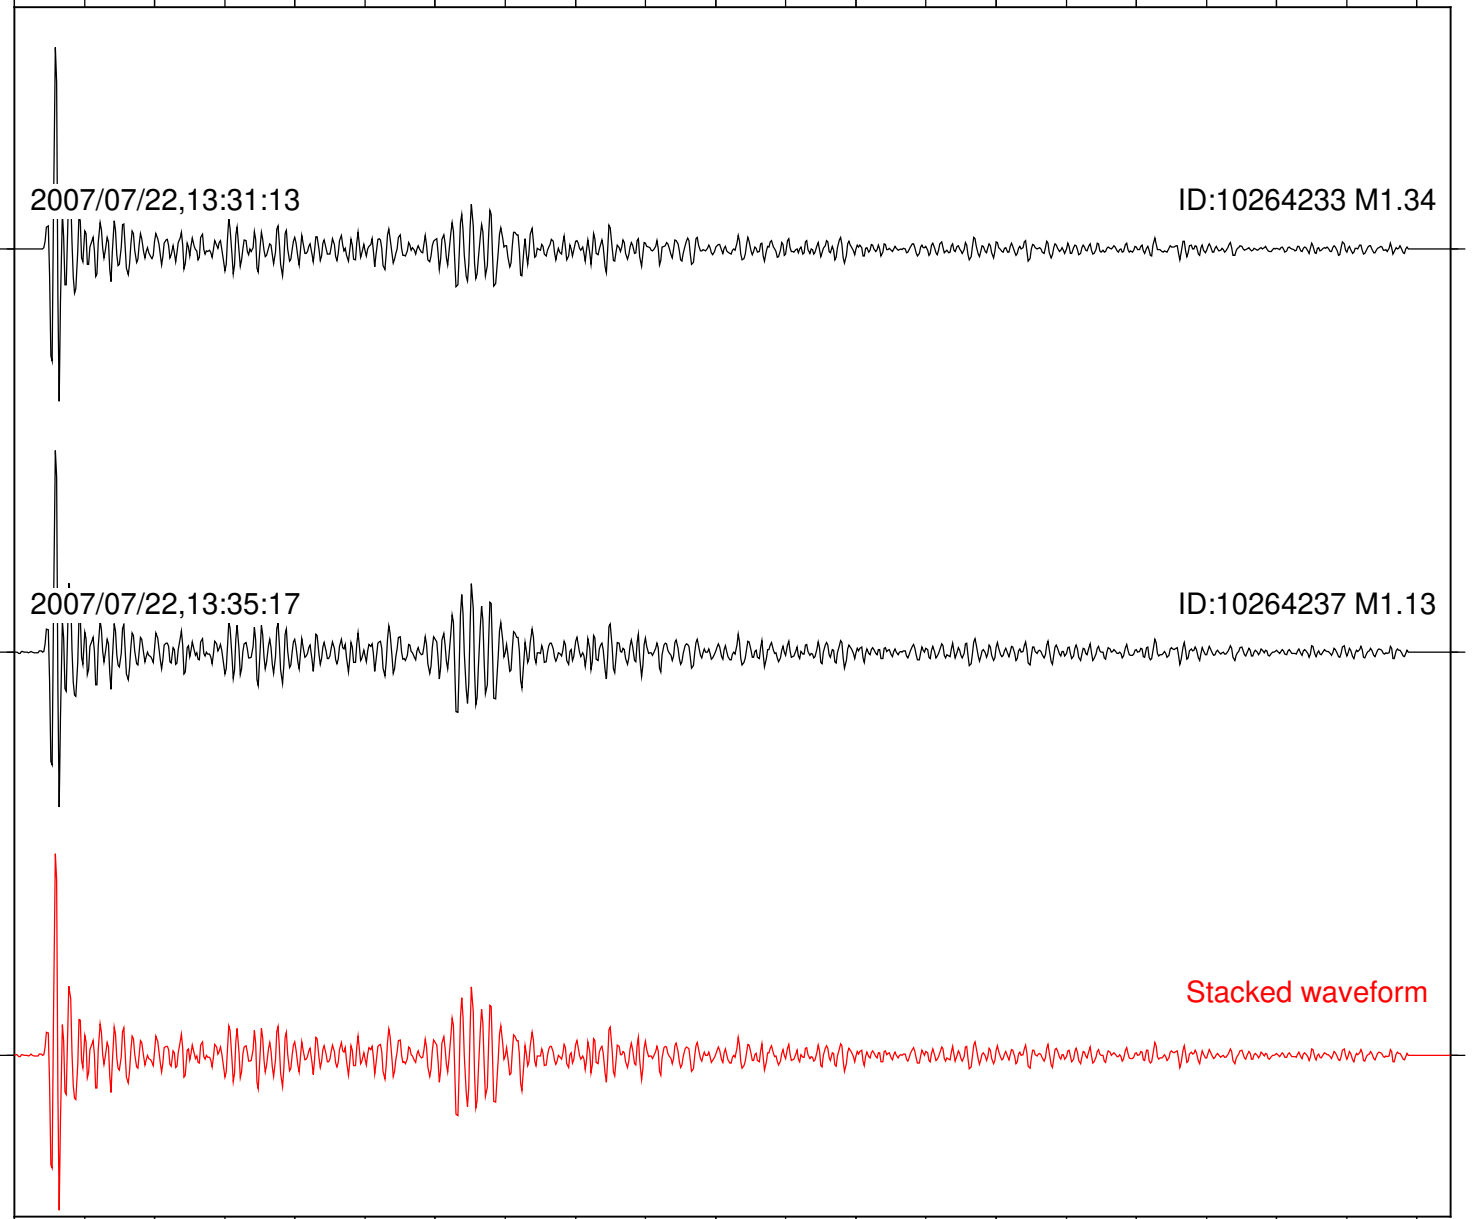

Stacked waveform

0 1 2 3 4 5 6 7 8 9 10
Elapsed time (s)

Station: SND Com: HHZ

Focal depth: 5.55 km

Station: TOR Com: HHZ

Focal depth: 5.55 km

2007/07/22,13:31:13

ID:10264233 M1.34

2007/07/22,13:35:17

ID:10264237 M1.13

Stacked waveform

0 1 2 3 4 5 6 7 8 9 10
Elapsed time (s)

Station: TRO Com: HHZ

Focal depth: 5.55 km