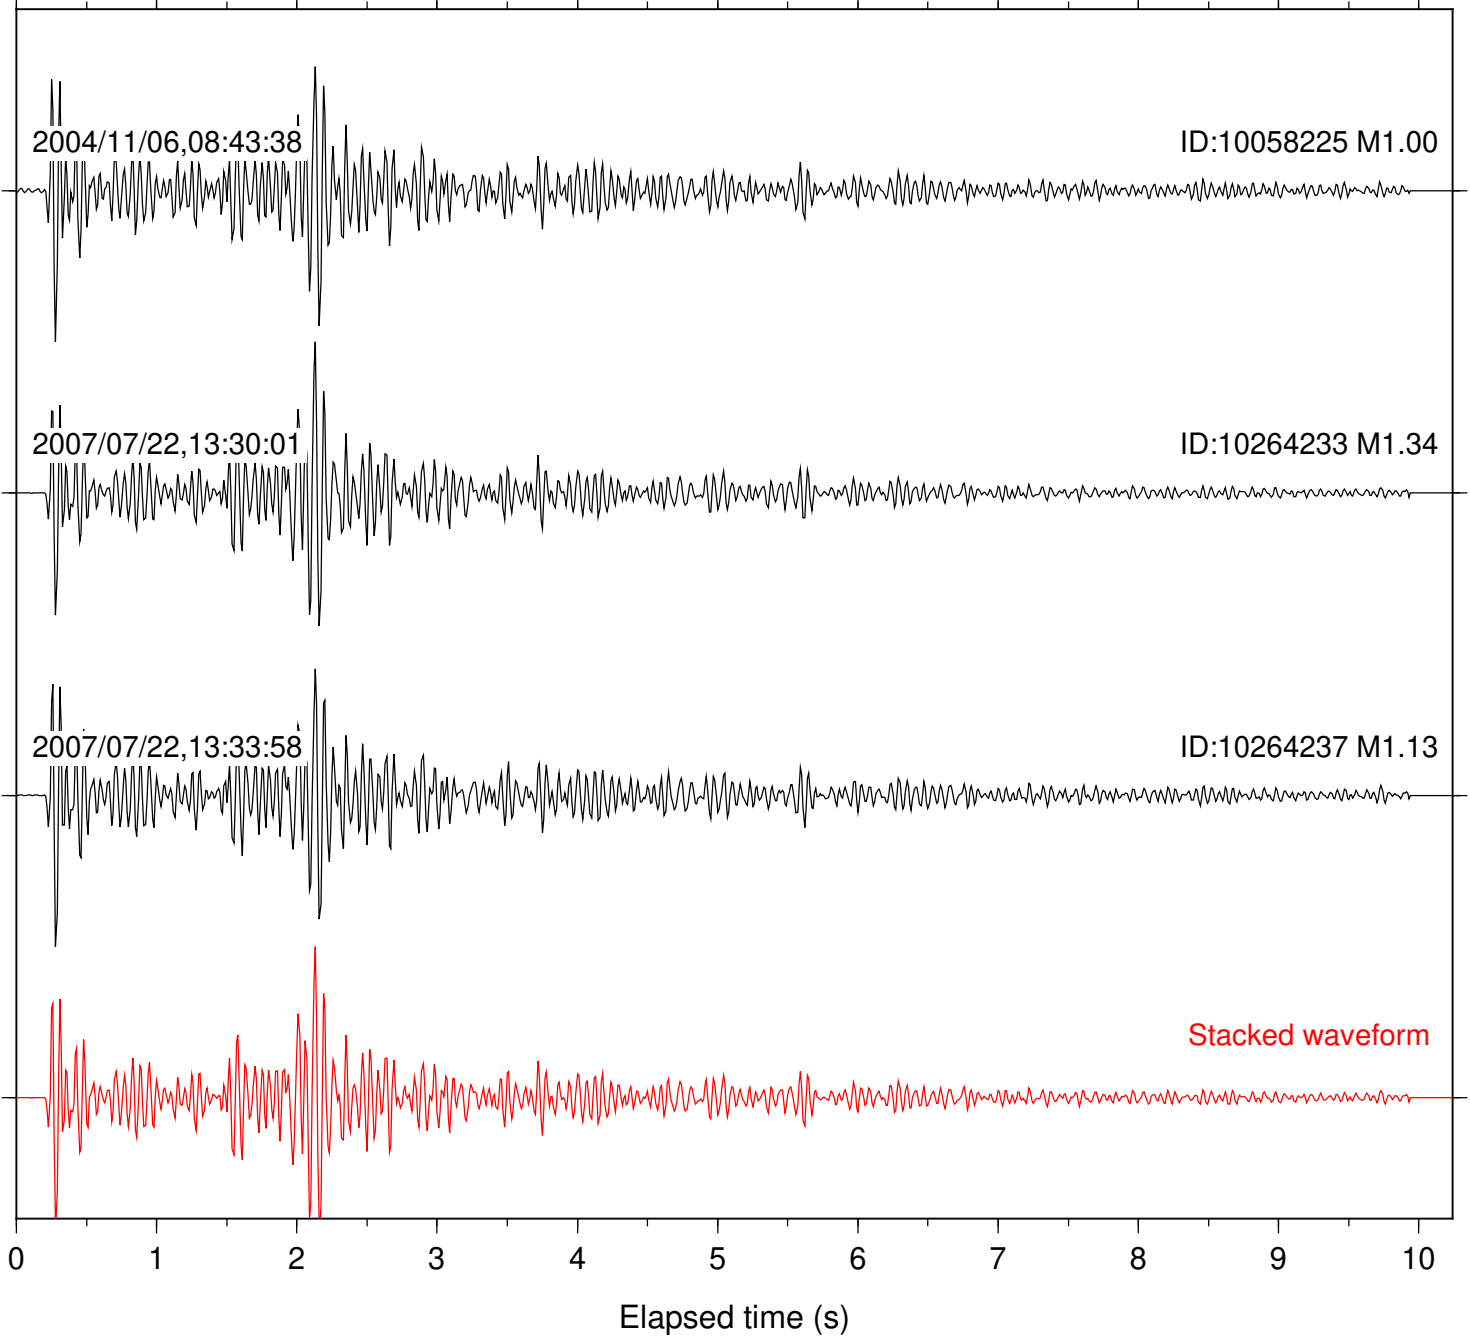

Station: CRY Com: HHZ

Focal depth: 5.55 km

Station: FRD Com: HHZ

Focal depth: 5.60 km

Station: KNW Com: HHZ

Focal depth: 5.60 km

2007/07/22,13:30:01

ID:10264233 M1.34

2007/07/22,13:33:58

ID:10264237 M1.13

2007/09/12,12:23:38

ID:10279329 M1.25

Stacked waveform

0 1 2 3 4 5 6 7 8 9 10
Elapsed time (s)

Station: LVA2 Com: HHZ

Focal depth: 5.55 km

Station: PFO Com: HHZ

Focal depth: 5.55 km

Station: PMD Com: HHZ

Focal depth: 5.55 km

2007/07/22,13:31:11

ID:10264233 M1.34

2007/07/22,13:35:12

ID:10264237 M1.13

Stacked waveform

0 1 2 3 4 5 6 7 8 9 10
Elapsed time (s)

Station: SND Com: HHZ

Focal depth: 5.55 km

Station: TOR Com: HHZ

Focal depth: 5.55 km

2007/07/22,13:31:13

ID:10264233 M1.34