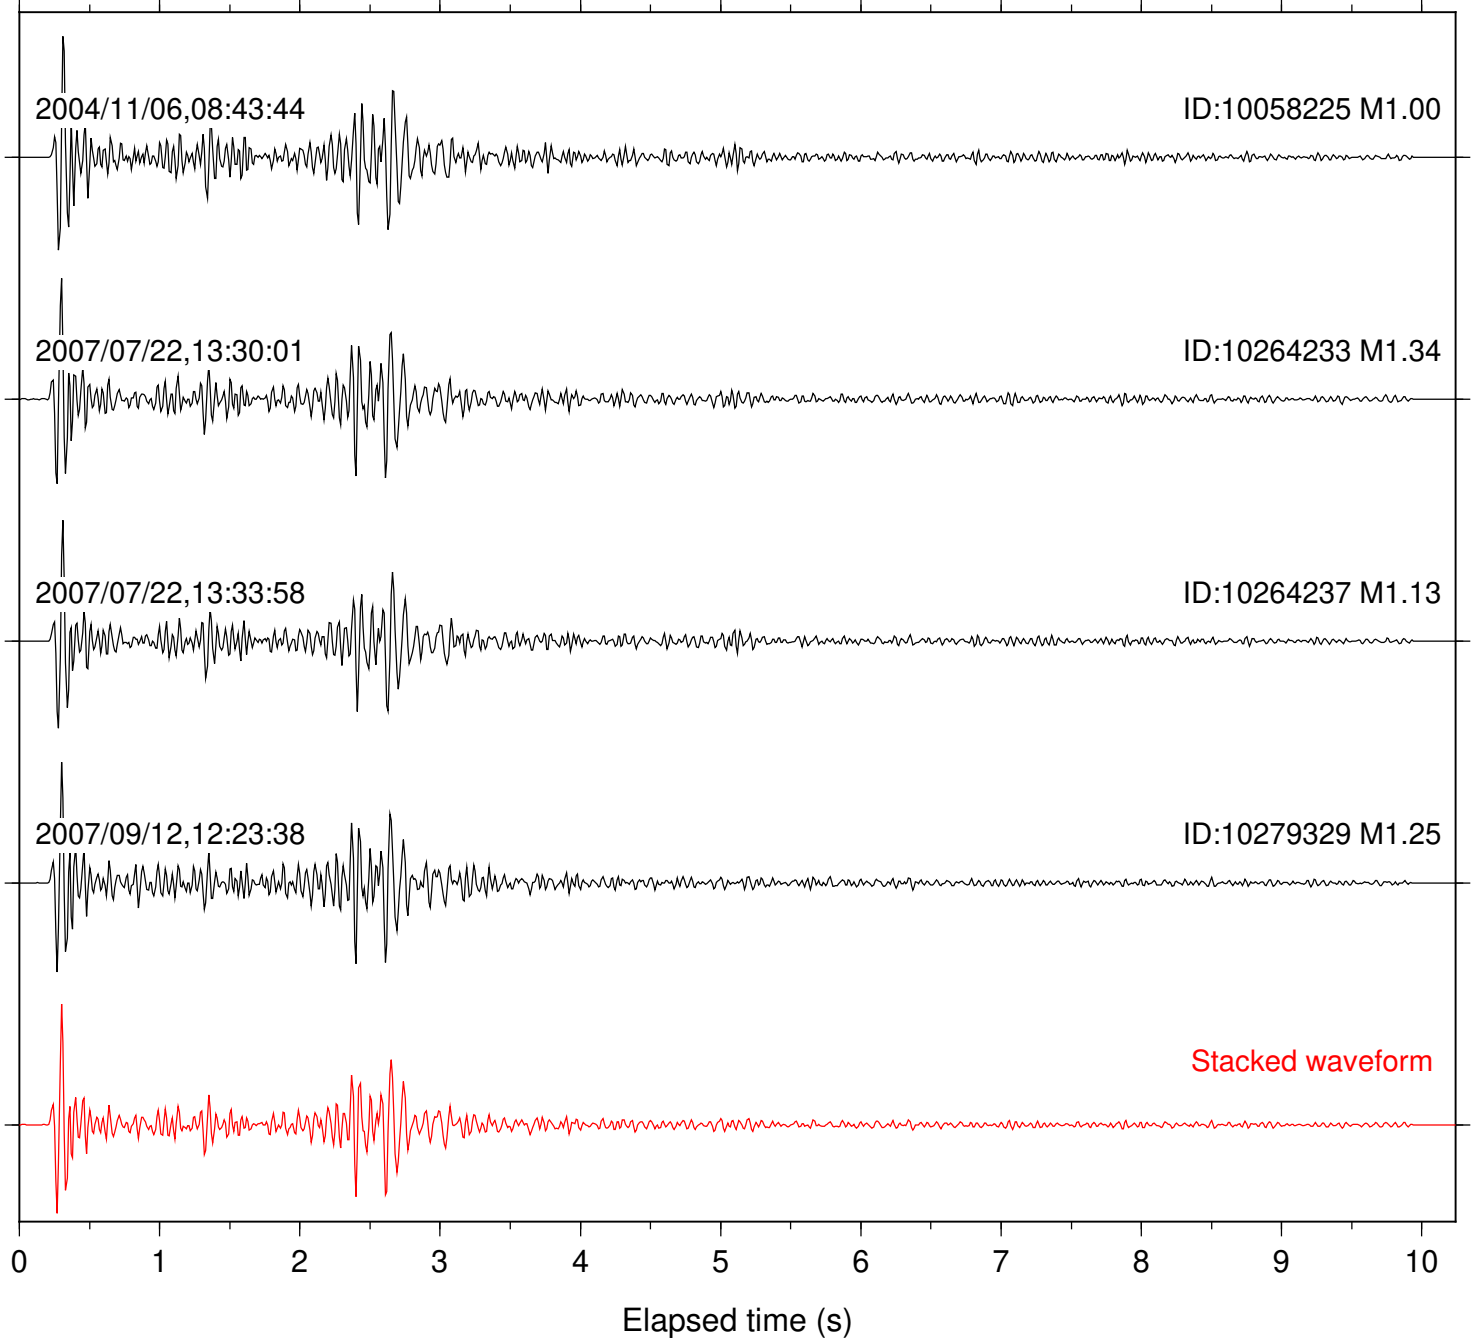

Station: B081 Com: EHZ

Focal depth: 5.55 km

Station: B086 Com: EHZ

Focal depth: 5.55 km

2007/07/22,13:30:01

ID:10264233 M1.34

2007/07/22,13:33:58

ID:10264237 M1.13

Stacked waveform

0 1 2 3 4 5 6 7 8 9 10
Elapsed time (s)

Station: B087 Com: EHZ

Focal depth: 5.60 km

Station: B088 Com: EHZ

Focal depth: 5.55 km

Station: BOR Com: HHZ

Focal depth: 5.55 km

Station: CRY Com: HHZ

Focal depth: 5.55 km

Station: FRD Com: HHZ

Focal depth: 5.60 km

Station: KNW Com: HHZ

Focal depth: 5.60 km

2007/07/22,13:30:01

ID:10264233 M1.34

Stacked waveform

0 1 2 3 4 5 6 7 8 9 10
Elapsed time (s)

Station: SND Com: HHZ

Focal depth: 5.55 km

Station: TOR Com: HHZ

Focal depth: 5.55 km

2007/07/22,13:31:13

ID:10264233 M1.34