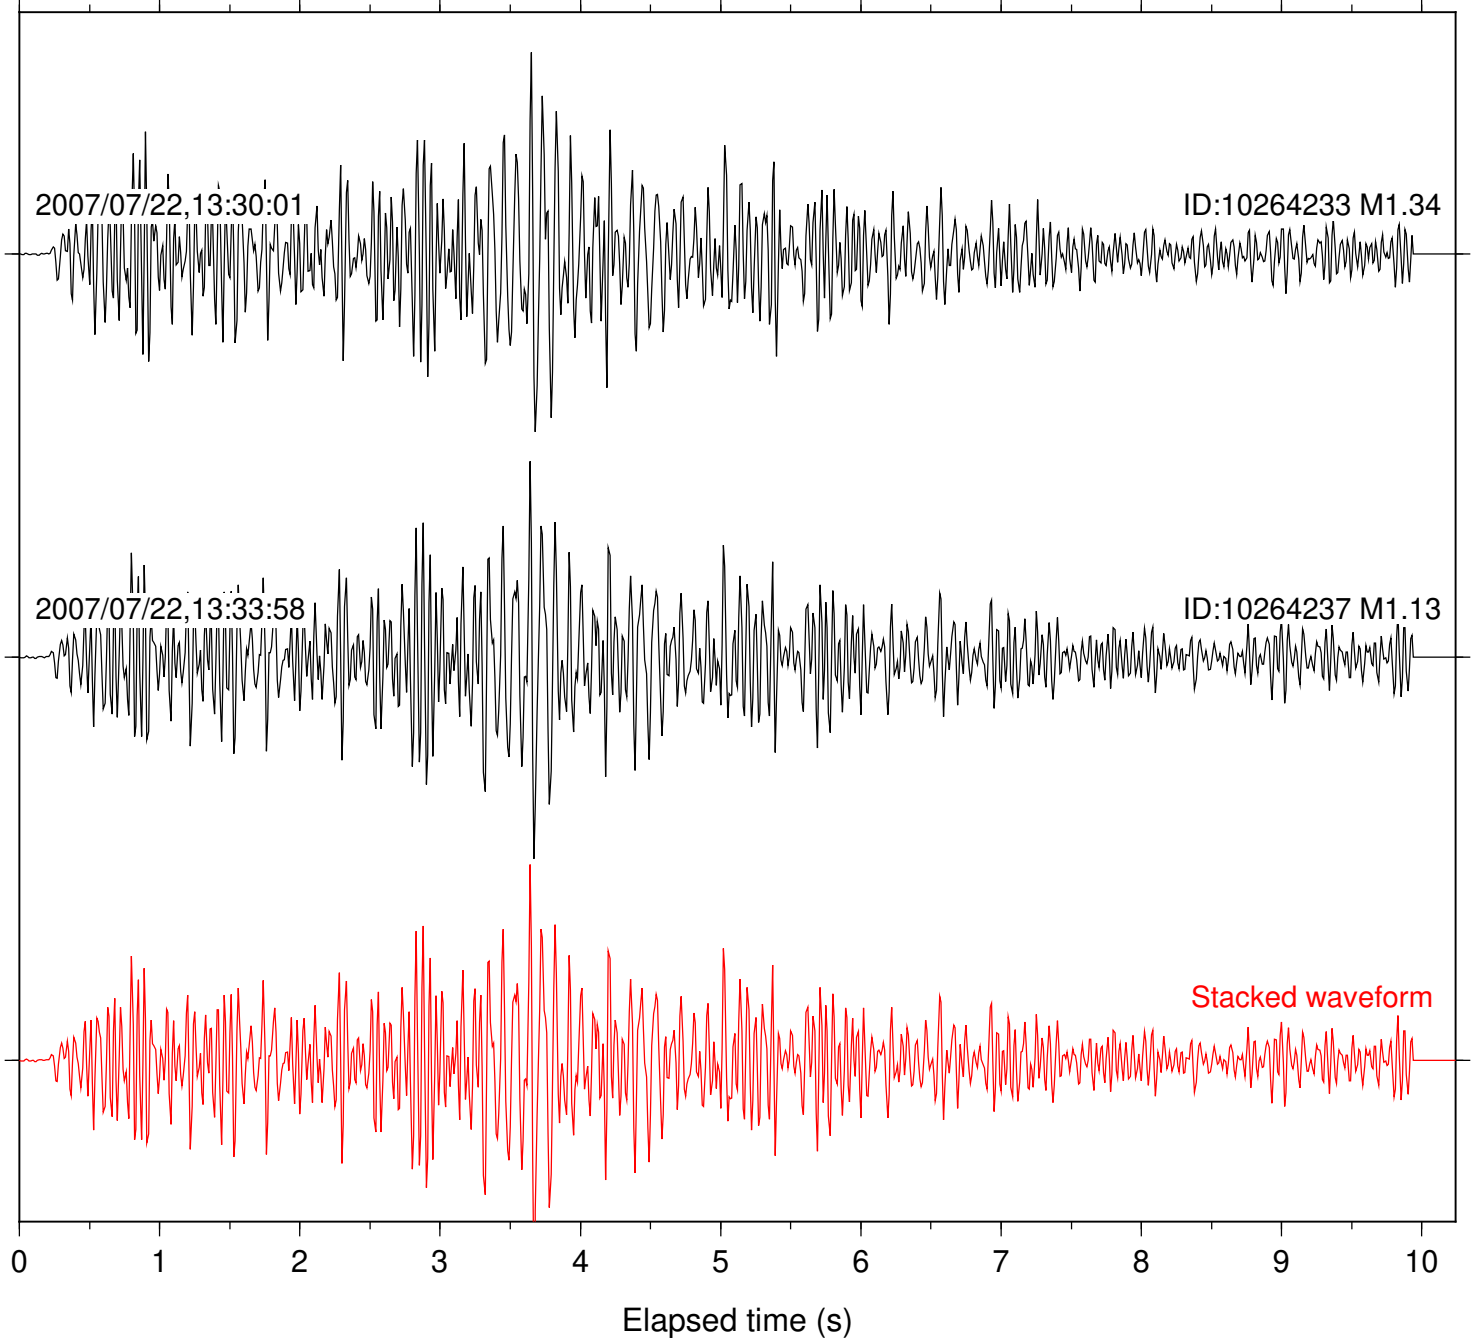

Station: CRY Com: HHZ

Focal depth: 5.55 km

Station: FRD Com: HHZ

Focal depth: 5.60 km

Station: KNW Com: HHZ

Focal depth: 5.60 km

2007/07/22,13:30:01

ID:10264233 M1.34

2007/07/22,13:33:58

ID:10264237 M1.13

2007/09/12,12:23:38

ID:10279329 M1.25

Stacked waveform

0 1 2 3 4 5 6 7 8 9 10
Elapsed time (s)

Station: LVA2 Com: HHZ

Focal depth: 5.55 km

Station: PFO Com: HHZ

Focal depth: 5.55 km

Station: PMD Com: HHZ

Focal depth: 5.55 km

2007/07/22,13:31:11

ID:10264233 M1.34

2007/07/22,13:35:12

ID:10264237 M1.13

Stacked waveform

0 1 2 3 4 5 6 7 8 9 10
Elapsed time (s)

Station: SND Com: HHZ

Focal depth: 5.55 km

Station: TOR Com: HHZ

Focal depth: 5.55 km

2007/07/22,13:31:13

ID:10264233 M1.34