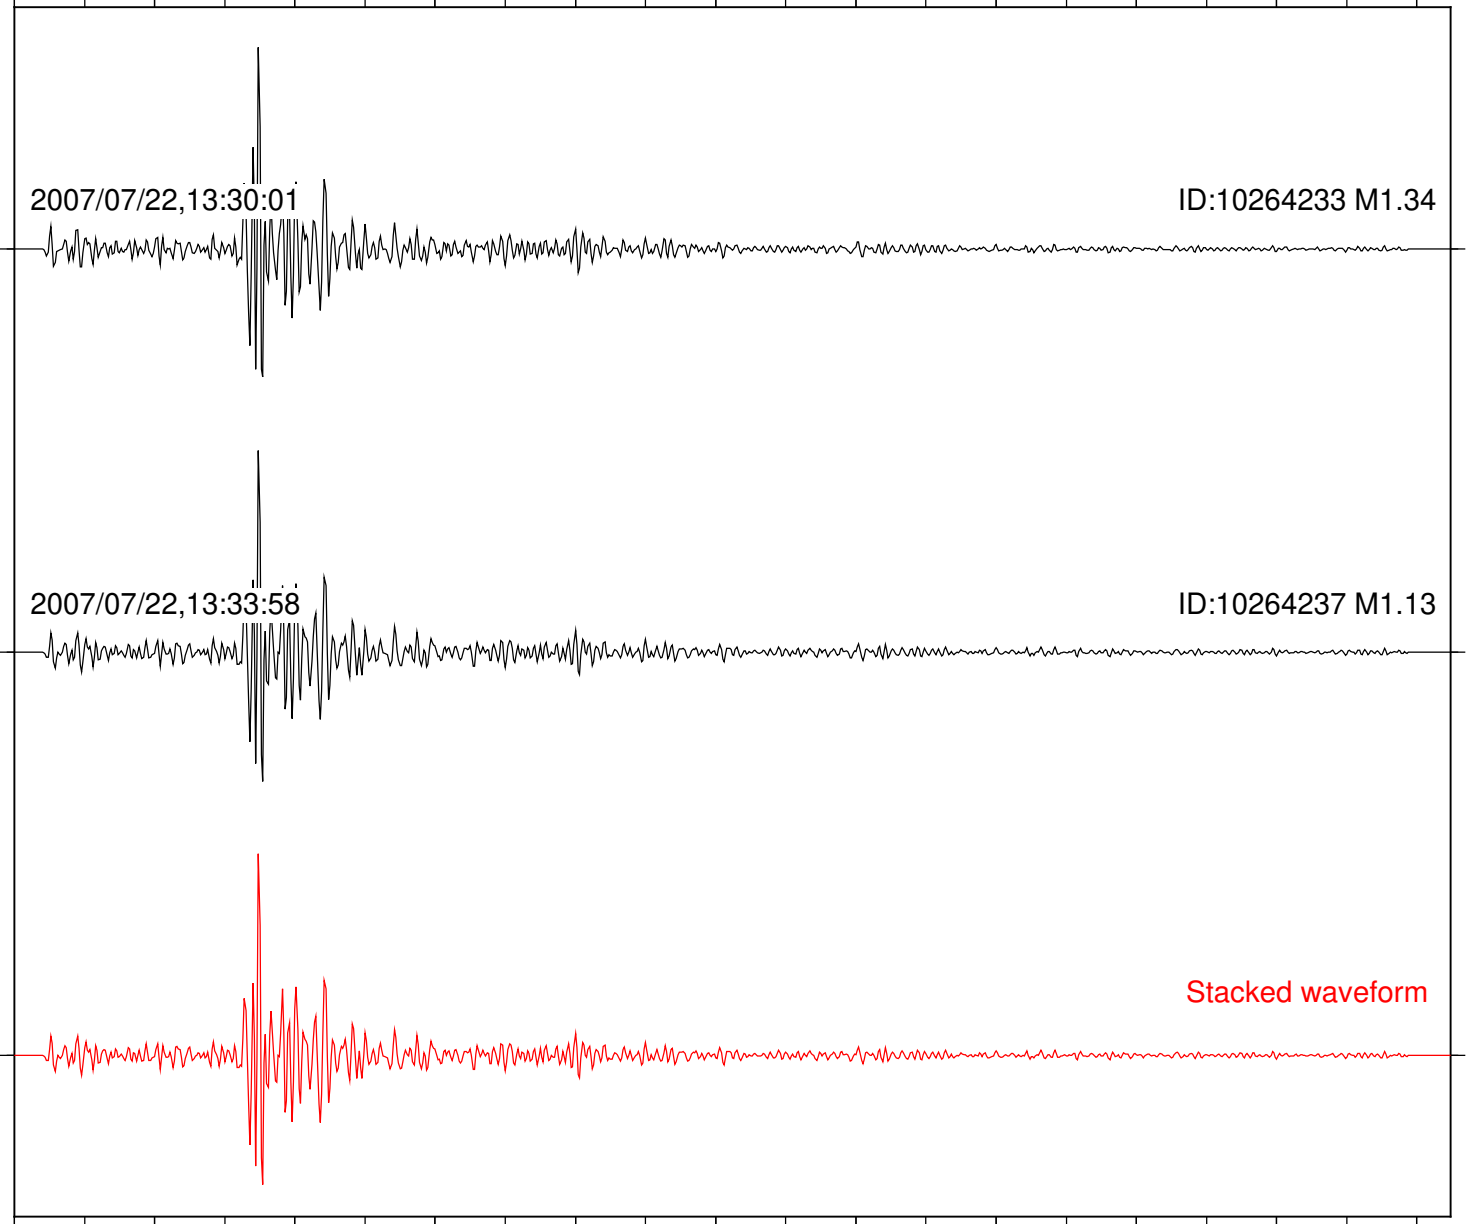

Station: B081 Com: EHZ

Focal depth: 5.55 km

Station: B086 Com: EHZ

Focal depth: 5.55 km

2007/07/22,13:30:01

ID:10264233 M1.34

2007/07/22,13:33:58

ID:10264237 M1.13

Stacked waveform

0 1 2 3 4 5 6 7 8 9 10
Elapsed time (s)

Station: B087 Com: EHZ

Focal depth: 5.60 km

Station: B088 Com: EHZ

Focal depth: 5.55 km

Station: BOR Com: HHZ

Focal depth: 5.55 km

Station: CRY Com: HHZ

Focal depth: 5.55 km

Station: FRD Com: HHZ

Focal depth: 5.60 km

Station: KNW Com: HHZ

Focal depth: 5.60 km

2007/07/22,13:30:01

ID:10264233 M1.34

Station: PFO Com: HHZ

Focal depth: 5.55 km

Station: PMD Com: HHZ

Focal depth: 5.55 km

2007/07/22,13:31:11

ID:10264233 M1.34

2007/07/22,13:35:12

ID:10264237 M1.13