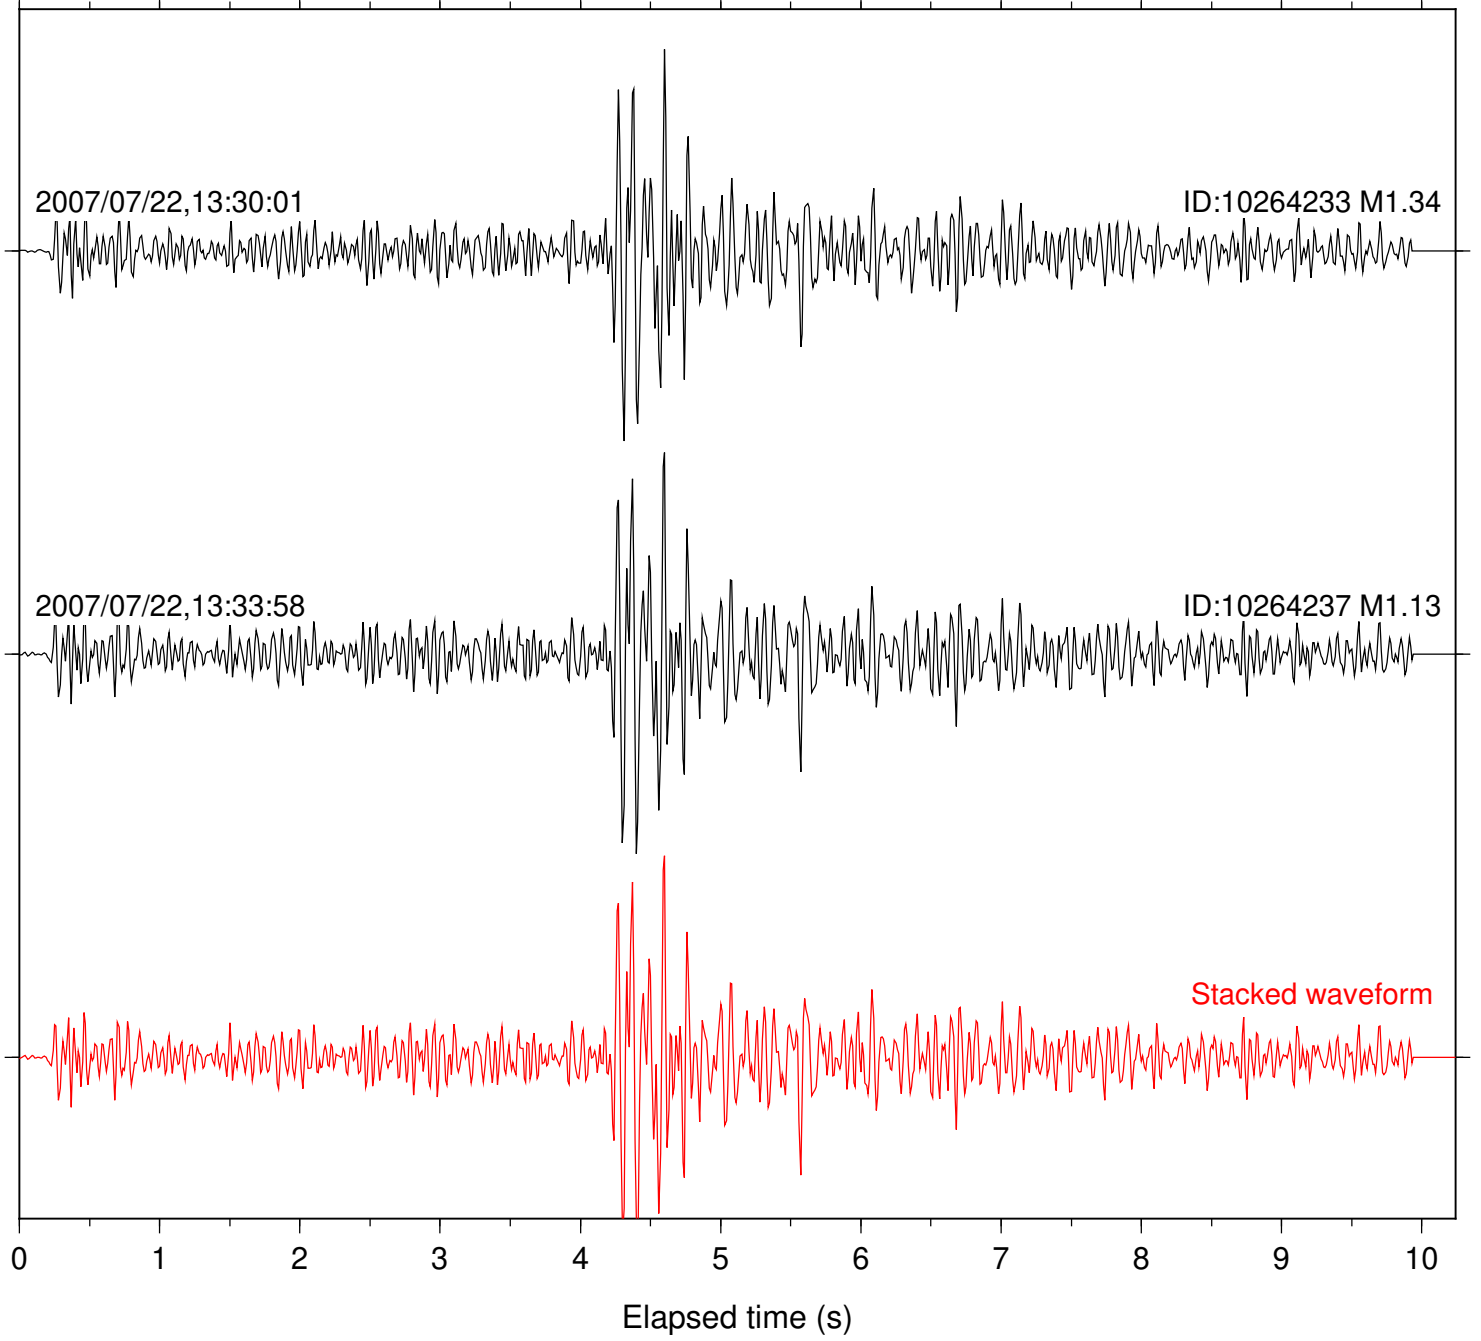

Station: B081 Com: EHZ

Focal depth: 5.55 km

Station: B086 Com: EHZ

Focal depth: 5.55 km

2007/07/22,13:30:01

ID:10264233 M1.34

2007/07/22,13:33:58

ID:10264237 M1.13

Stacked waveform

0 1 2 3 4 5 6 7 8 9 10
Elapsed time (s)

Station: B087 Com: EHZ

Focal depth: 5.60 km

Station: B088 Com: EHZ

Focal depth: 5.55 km

Station: BOR Com: HHZ

Focal depth: 5.55 km

Station: CRY Com: HHZ

Focal depth: 5.55 km

Station: FRD Com: HHZ

Focal depth: 5.60 km

Station: KNW Com: HHZ

Focal depth: 5.60 km

2007/07/22,13:30:01

ID:10264233 M1.34

Stacked waveform

0 1 2 3 4 5 6 7 8 9 10
Elapsed time (s)

Station: SND Com: HHZ

Focal depth: 5.55 km

Station: TOR Com: HHZ

Focal depth: 5.55 km

2007/07/22,13:31:13

ID:10264233 M1.34