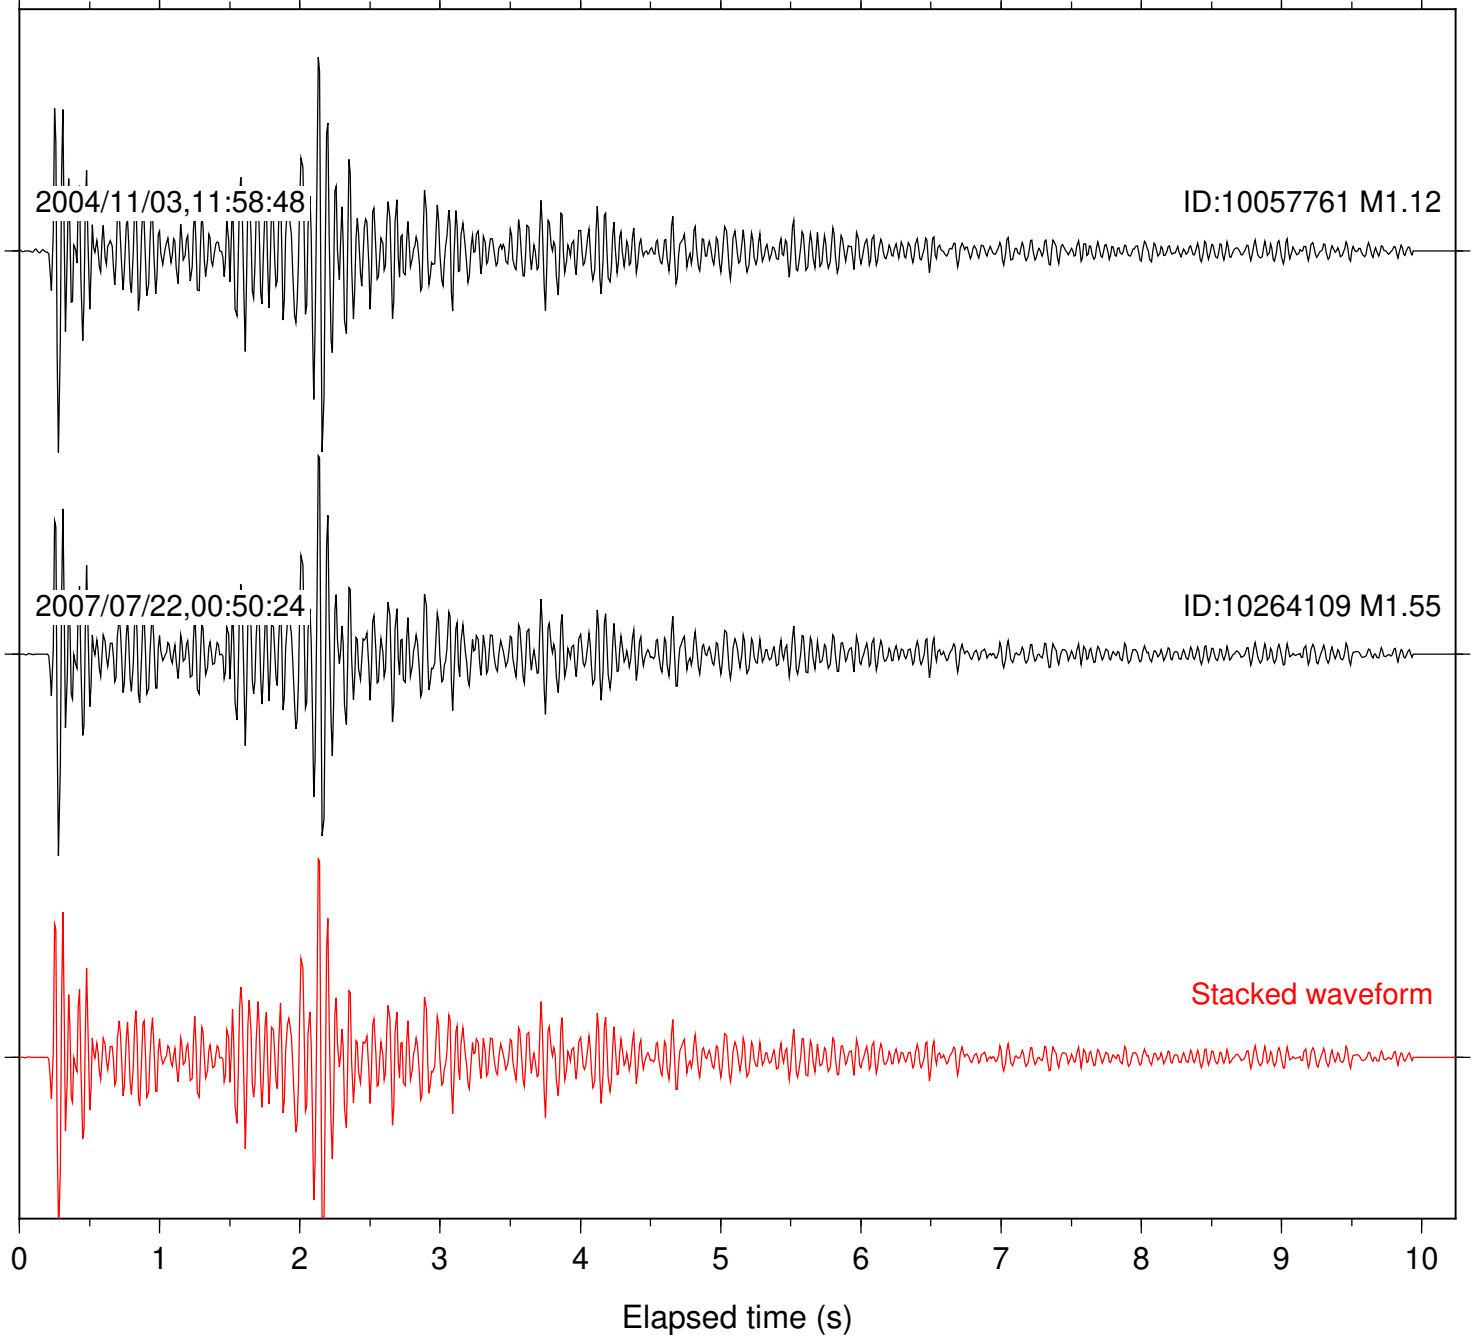

Station: B086 Com: EHZ

Focal depth: 5.60 km

Station: FRD Com: HHZ

Focal depth: 5.60 km

2004/11/03,11:58:48

ID:10057761 M1.12

2007/07/22,00:50:24

ID:10264109 M1.55

Stacked waveform

0 1 2 3 4 5 6 7 8 9 10  
Elapsed time (s)

Station: PFO Com: HHZ

Focal depth: 5.60 km

Station: SND Com: HHZ

Focal depth: 5.60 km