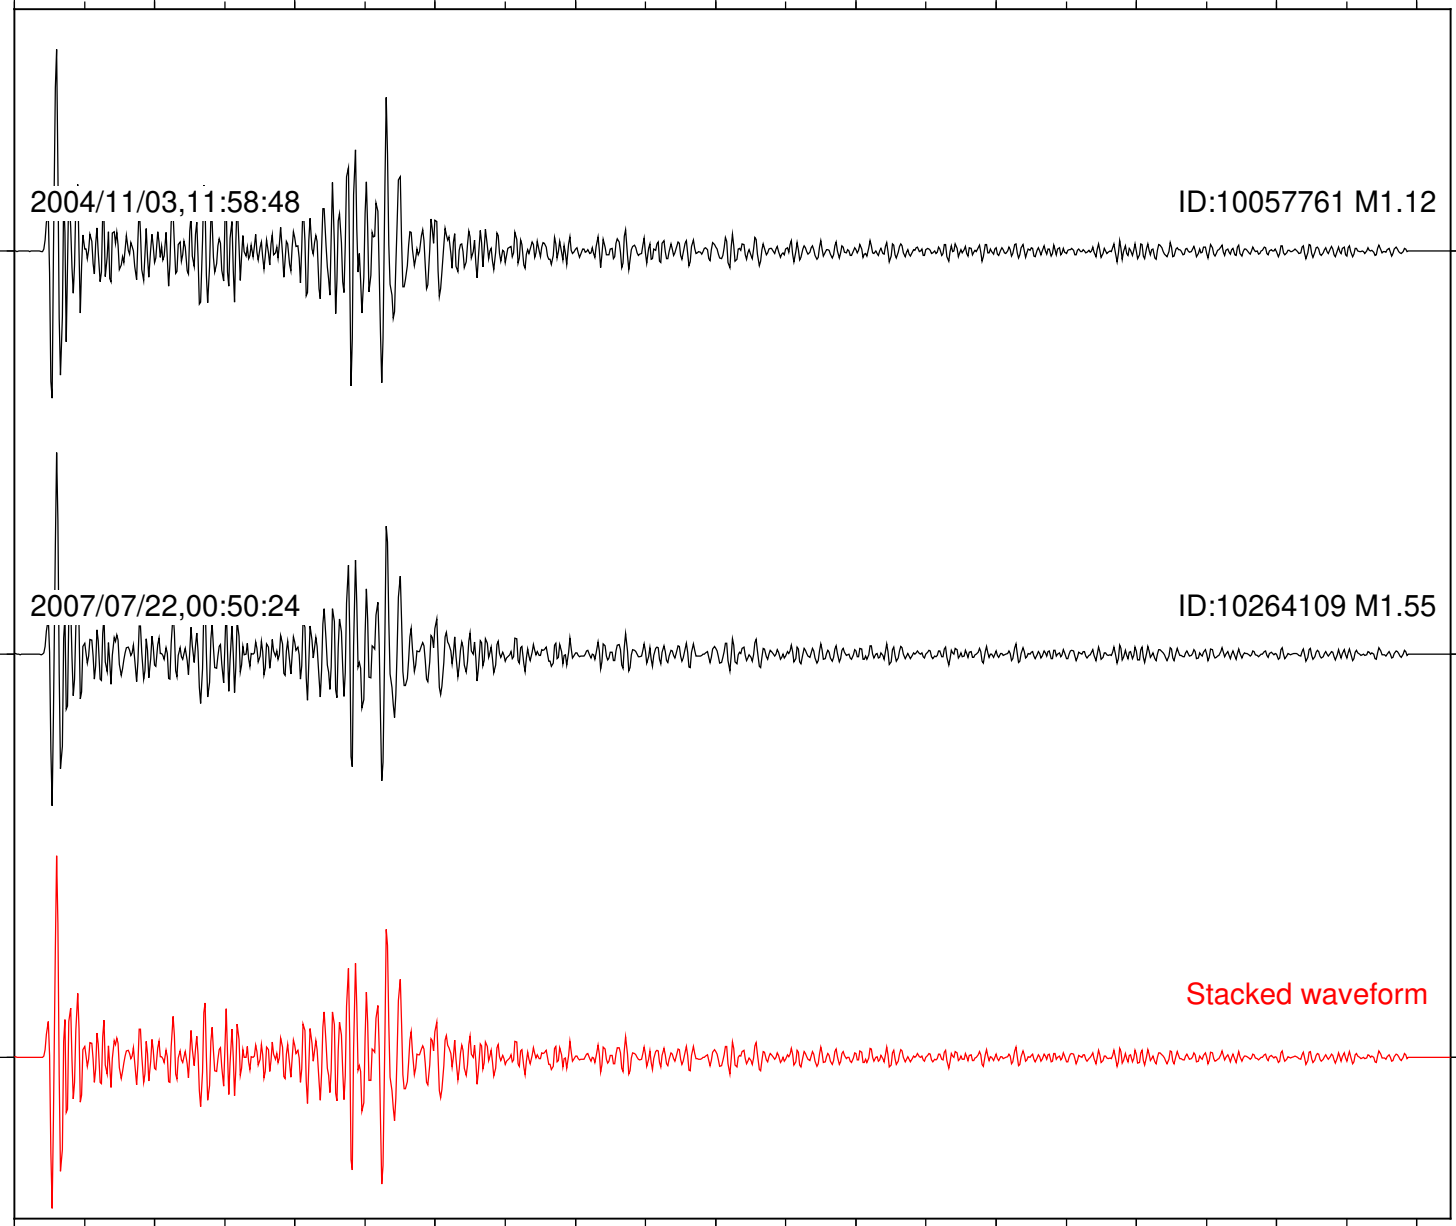

Station: B086 Com: EHZ

Focal depth: 5.60 km

Station: FRD Com: HHZ

Focal depth: 5.60 km

2004/11/03,11:58:48

ID:10057761 M1.12

2007/07/22,00:50:24

ID:10264109 M1.55

Stacked waveform

0 1 2 3 4 5 6 7 8 9 10  
Elapsed time (s)

Station: PFO Com: HHZ

Focal depth: 5.60 km

Station: SND Com: HHZ

Focal depth: 5.60 km