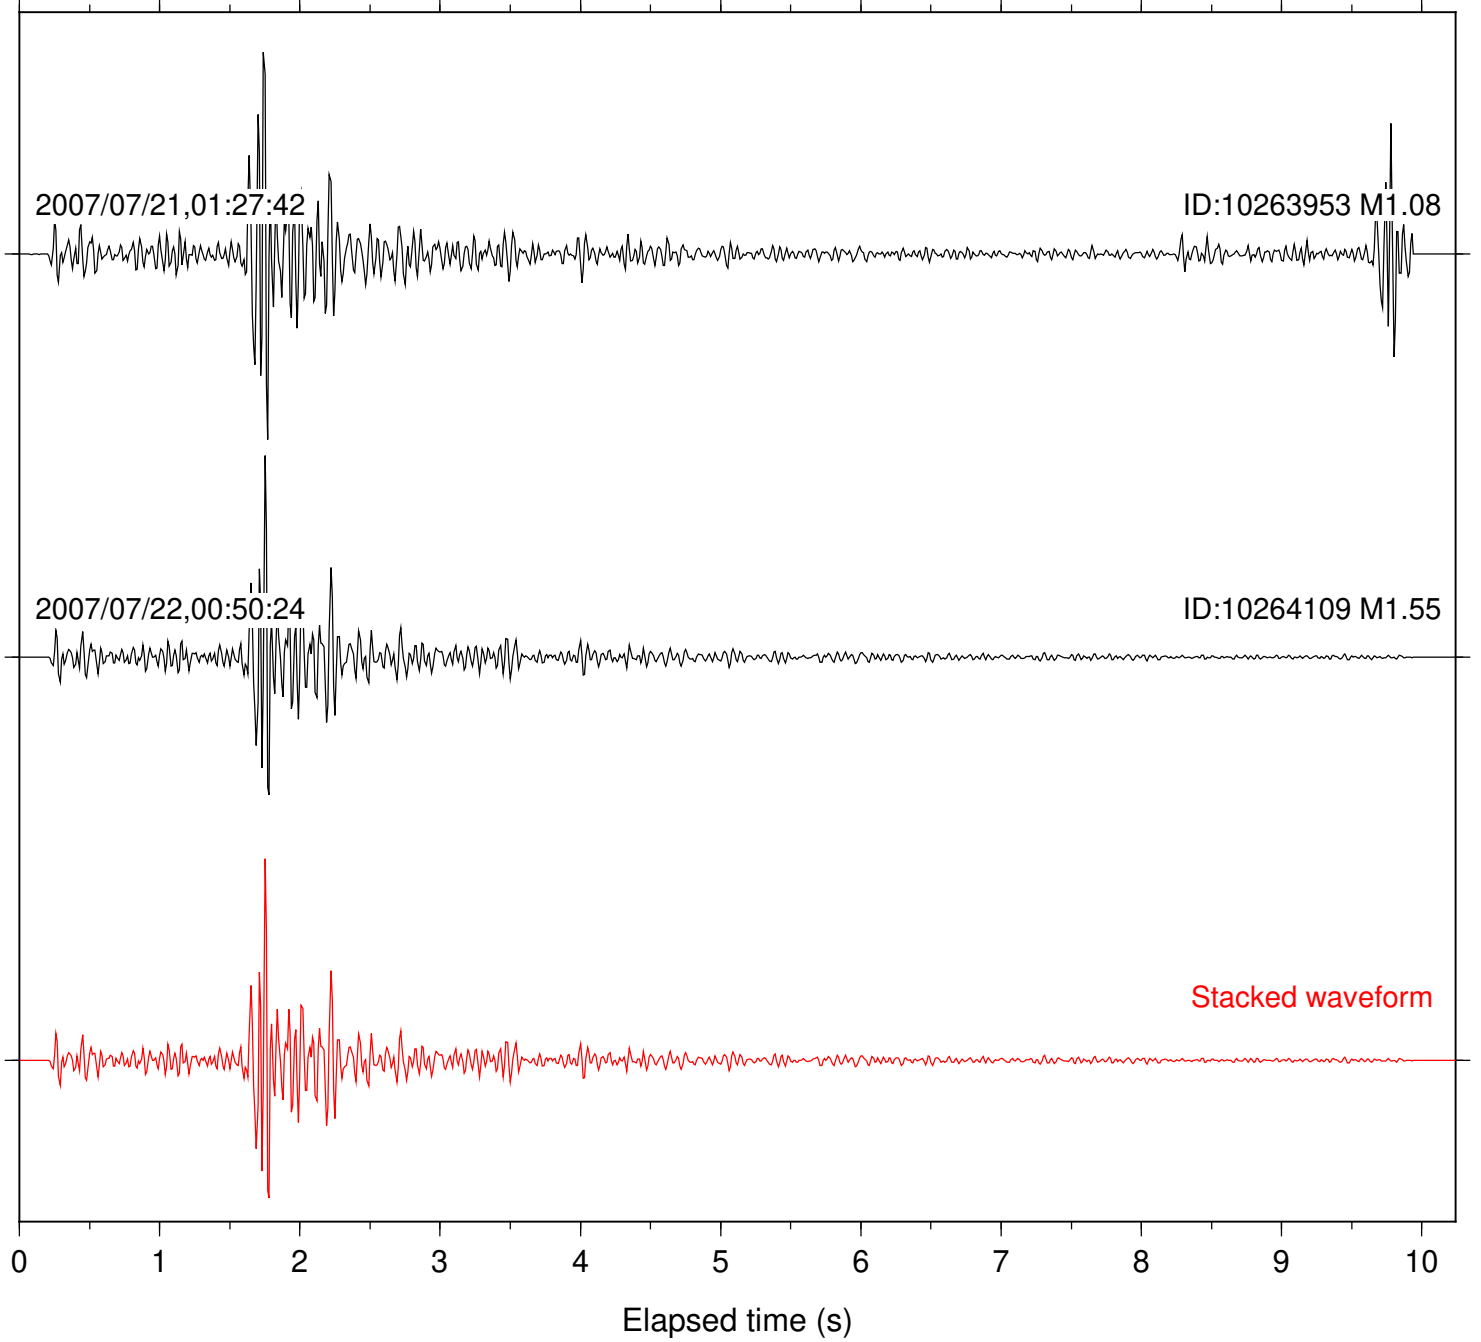

Station: B086 Com: EHZ

Focal depth: 5.60 km

Station: FRD Com: HHZ

Focal depth: 5.60 km

2004/11/03,11:58:48

ID:10057761 M1.12

2007/07/22,00:50:24

ID:10264109 M1.55

Stacked waveform

0 1 2 3 4 5 6 7 8 9 10  
Elapsed time (s)

Station: PFO Com: HHZ

Focal depth: 5.60 km

Station: SND Com: HHZ

Focal depth: 5.60 km