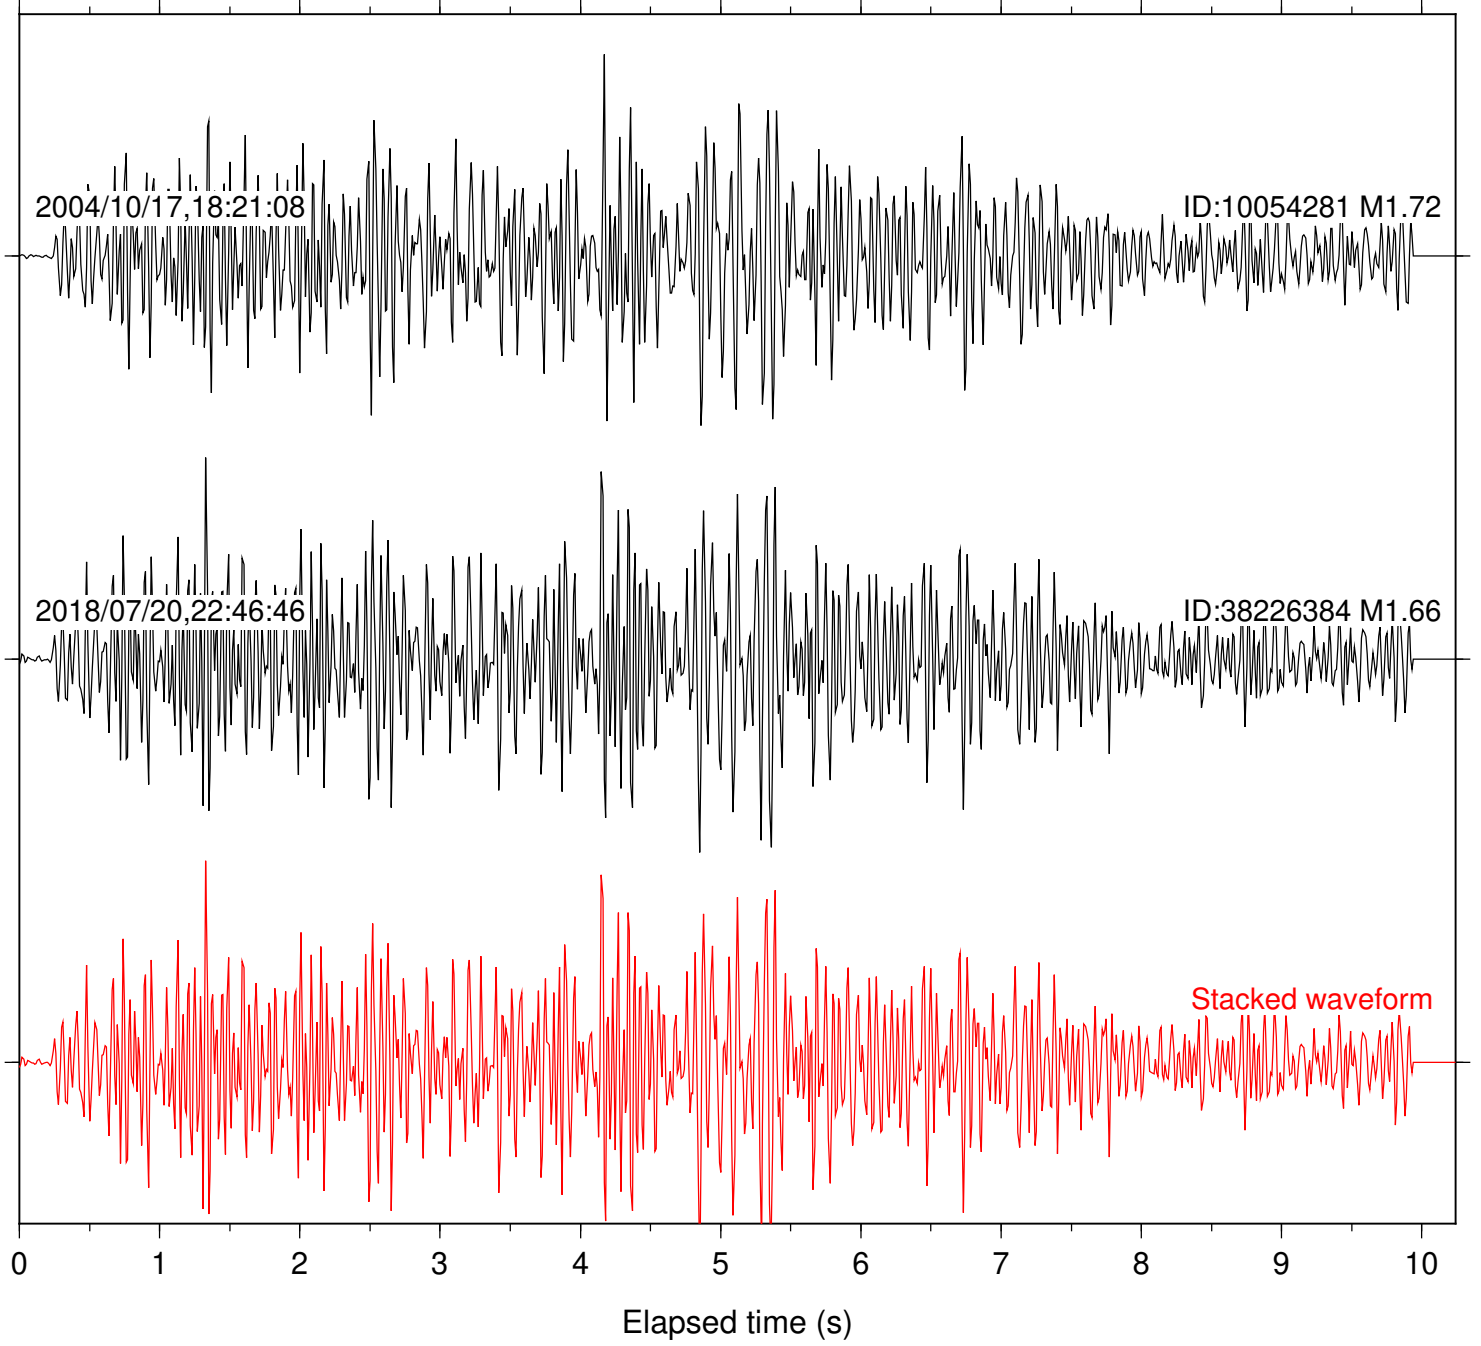

Station: FRD Com: HHZ

Focal depth: 10.89 km

Station: LVA2 Com: HHZ

Focal depth: 10.89 km

Station: PFO Com: HHZ

Focal depth: 10.89 km

Station: SND Com: HHZ

Focal depth: 10.89 km