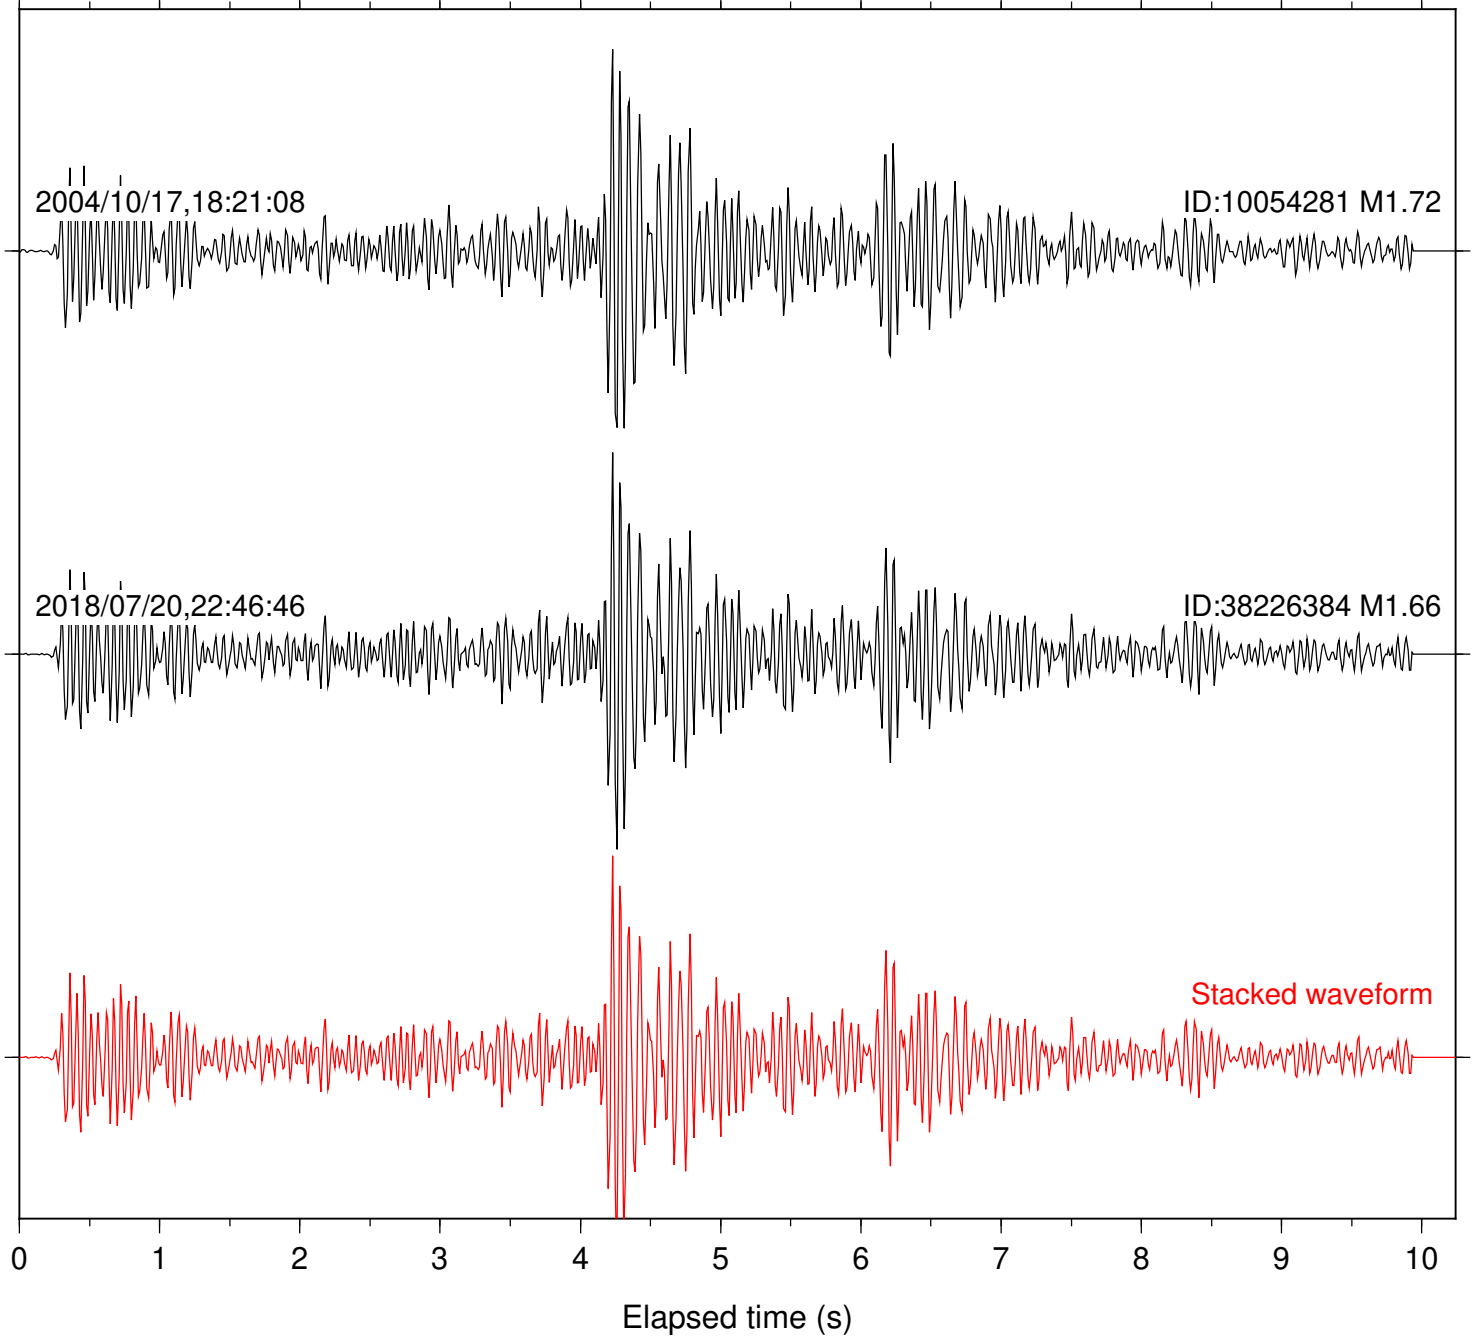

Station: FRD Com: HHZ

Focal depth: 10.89 km

Station: LVA2 Com: HHZ

Focal depth: 10.89 km

Station: PFO Com: HHZ

Focal depth: 10.89 km

Station: SND Com: HHZ

Focal depth: 10.89 km