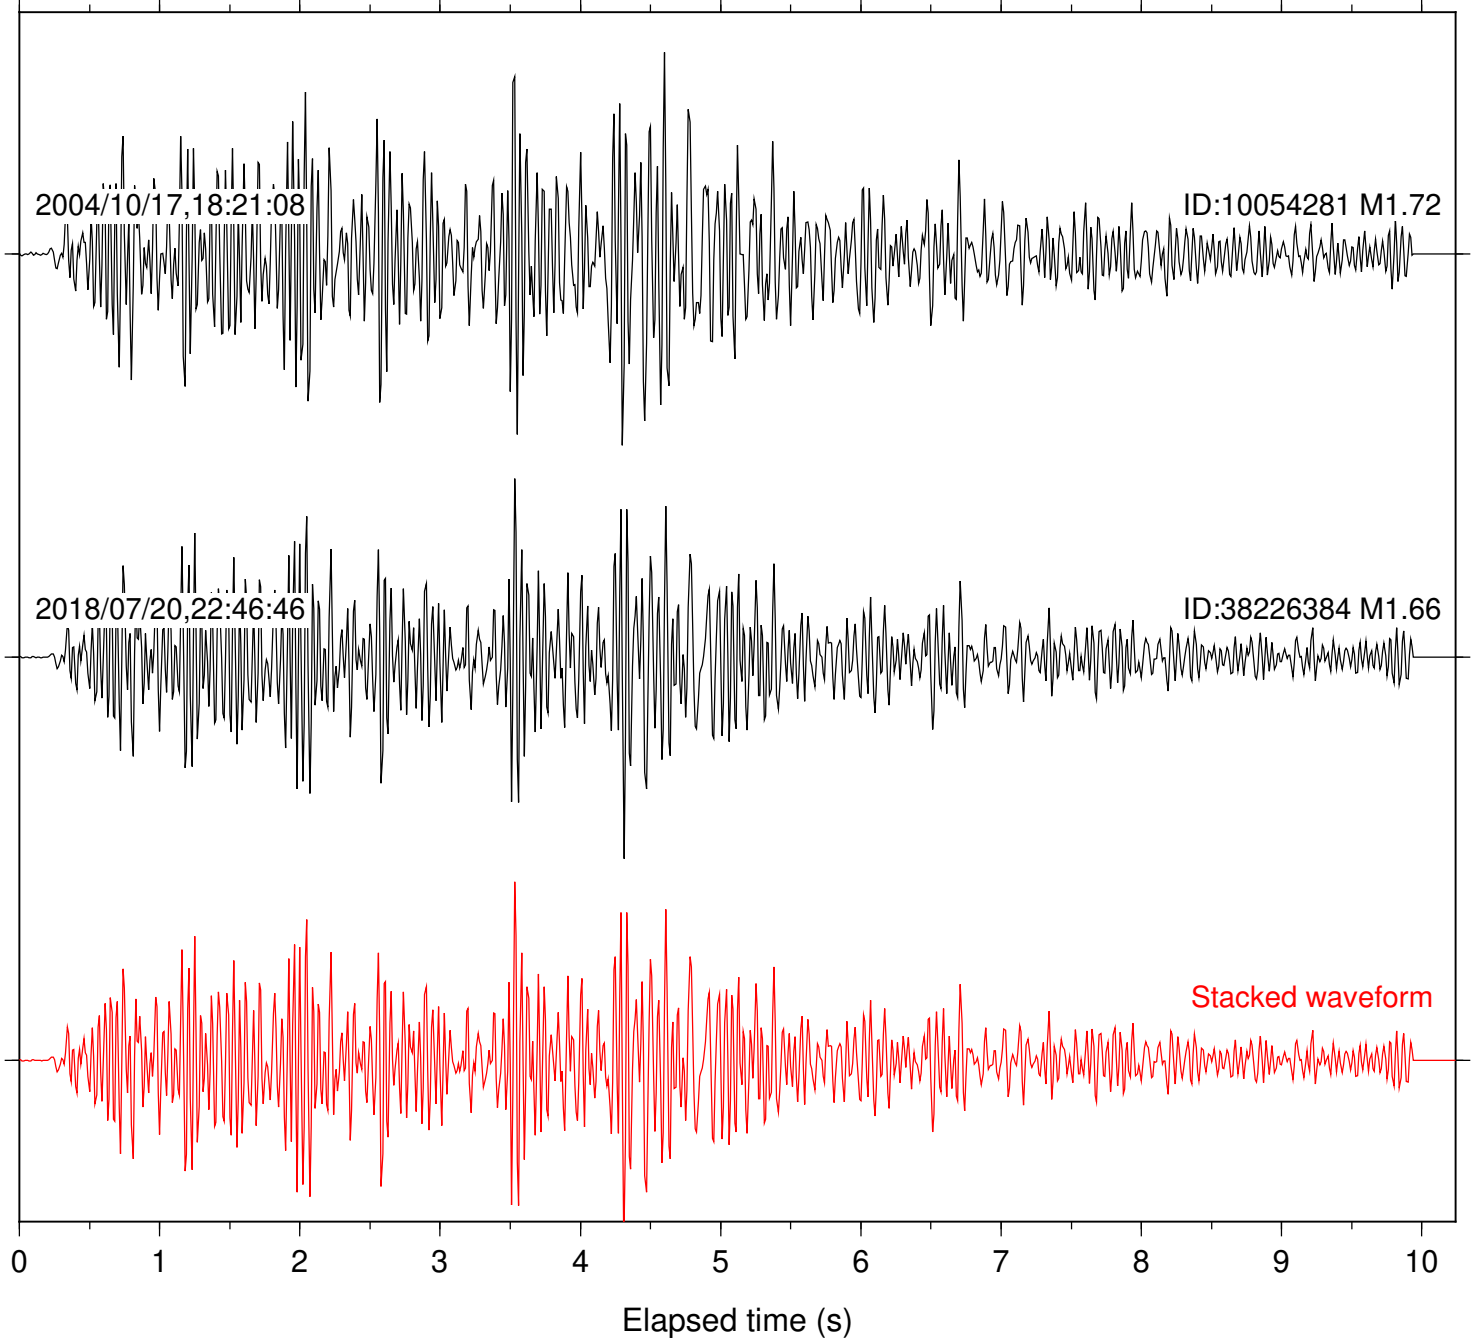

Station: FRD Com: HHZ

Focal depth: 10.89 km

Station: LVA2 Com: HHZ

Focal depth: 10.89 km

Station: PFO Com: HHZ

Focal depth: 10.89 km

Station: SND Com: HHZ

Focal depth: 10.89 km