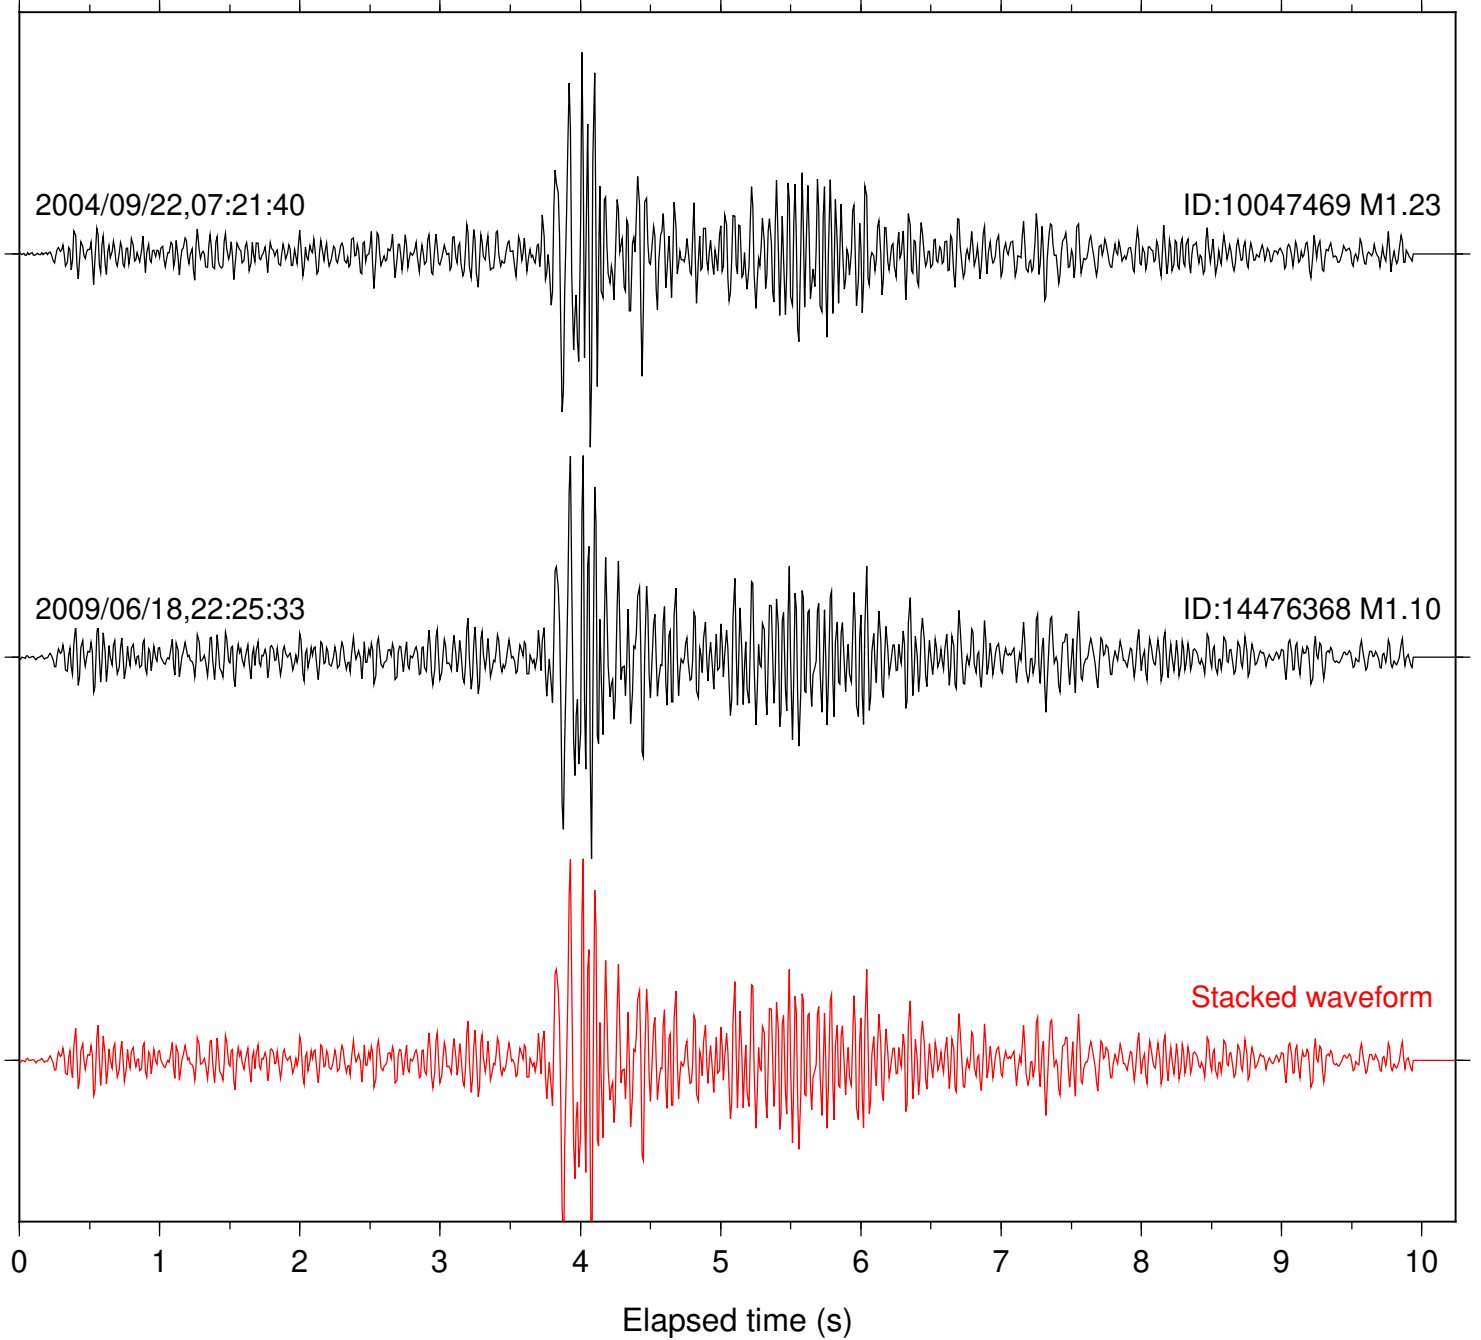

Station: BAC Com: EHZ

Focal depth: 17.22 km

Station: FRD Com: HHZ

Focal depth: 17.22 km

Station: HMT2 Com: HHZ

Focal depth: 17.22 km