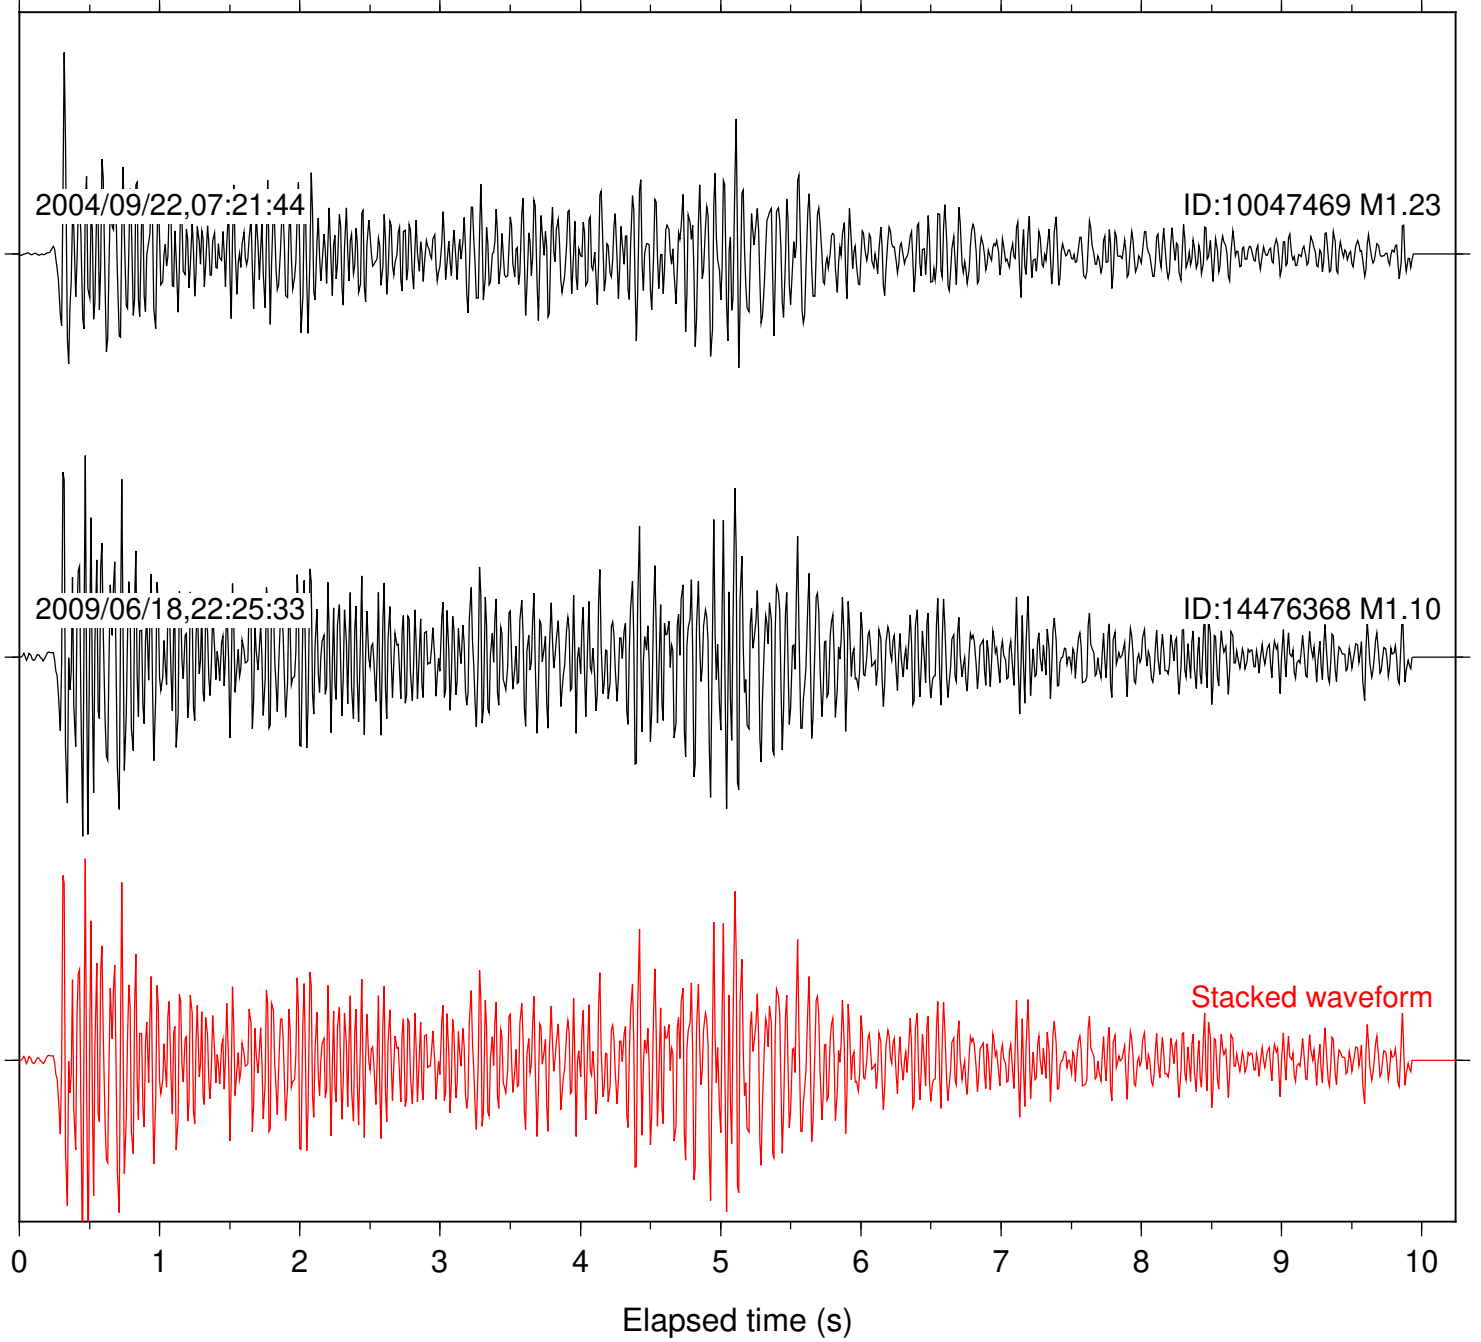

Station: BAC Com: EHZ

Focal depth: 17.22 km

Station: FRD Com: HHZ

Focal depth: 17.22 km

Station: HMT2 Com: HHZ

Focal depth: 17.22 km