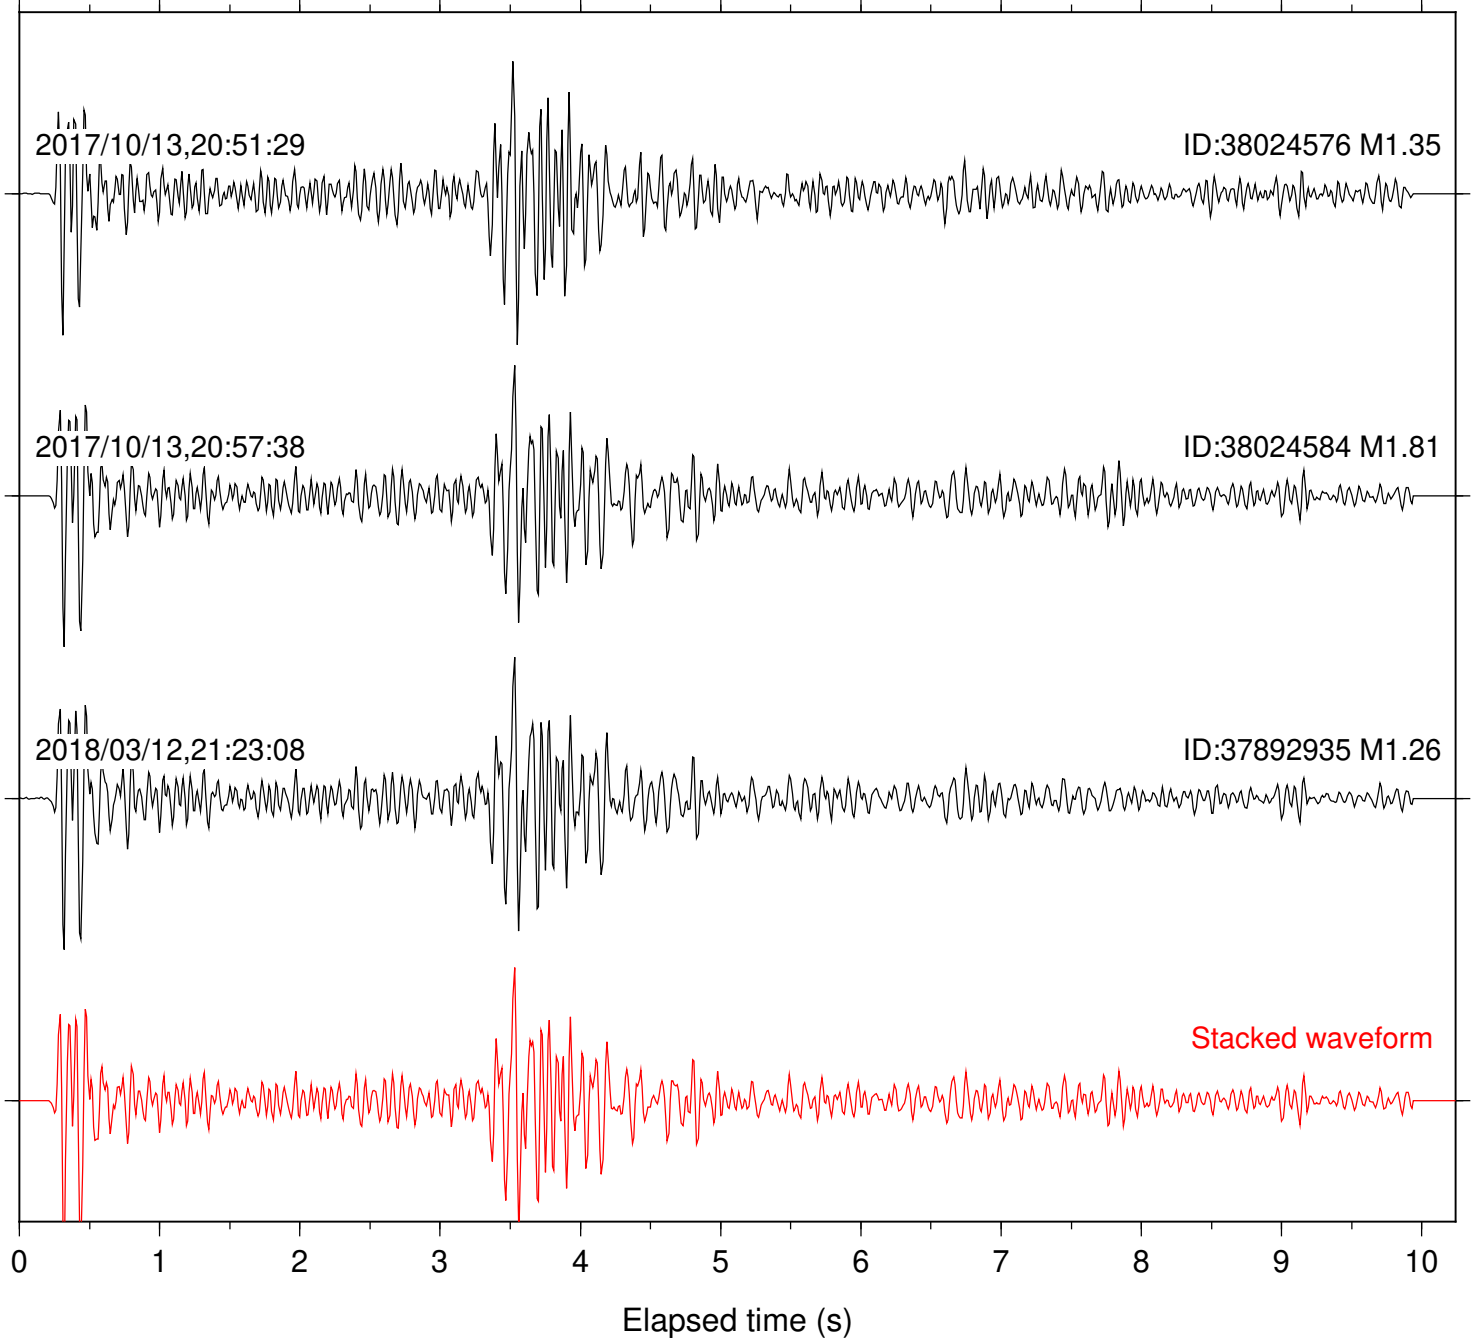

Station: B081 Com: EHZ

Focal depth: 6.61 km

Station: B082 Com: EHZ

Focal depth: 6.61 km

Station: B087 Com: EHZ

Focal depth: 6.61 km

Station: B088 Com: EHZ

Focal depth: 6.61 km

Station: B093 Com: EHZ

Focal depth: 6.61 km

Station: B946 Com: EHZ

Focal depth: 6.61 km

Station: BAC Com: EHZ

Focal depth: 6.61 km

Station: CSH Com: HHZ

Focal depth: 6.61 km

Station: FRD Com: HHZ

Focal depth: 6.61 km

Station: LKH Com: HHZ

Focal depth: 6.61 km

Station: LVA2 Com: HHZ

Focal depth: 6.61 km

Station: MTG Com: HHZ

Focal depth: 6.61 km

Station: SND Com: HHZ

Focal depth: 6.61 km