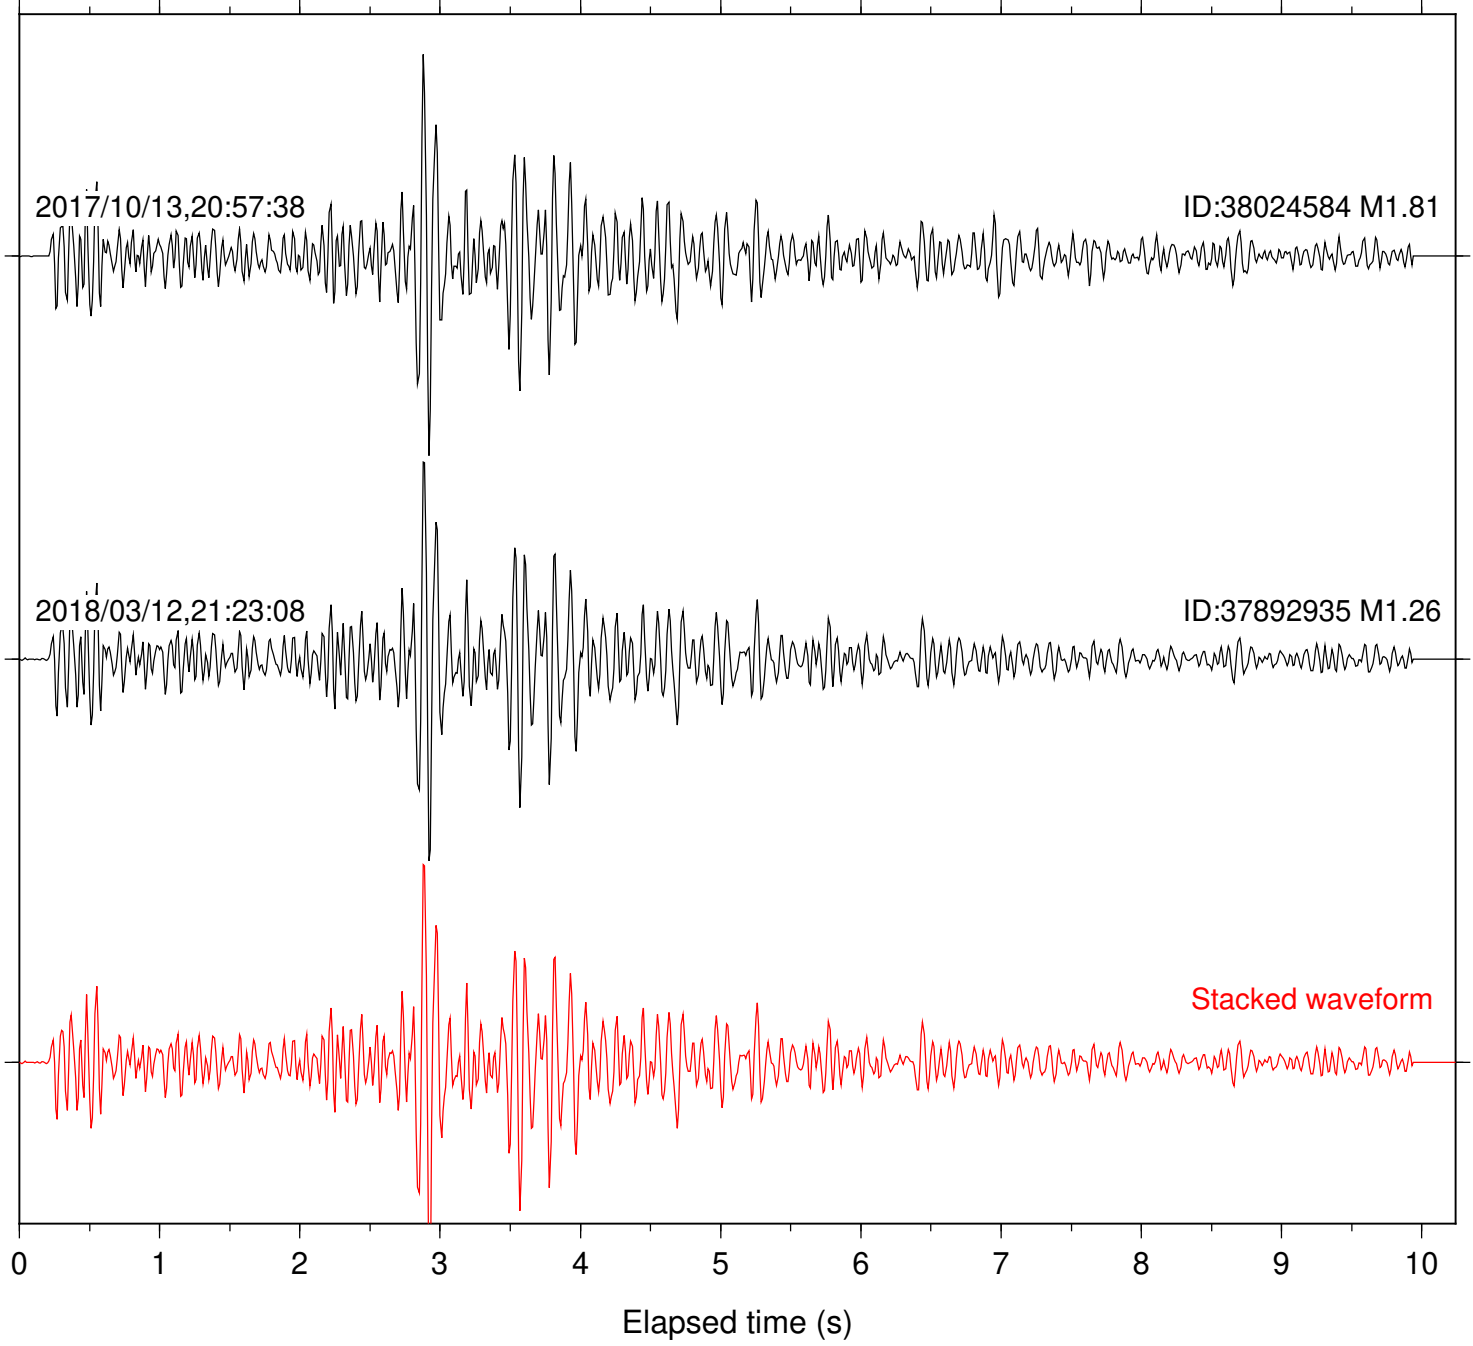

Station: B081 Com: EHZ

Focal depth: 6.61 km

Station: B082 Com: EHZ

Focal depth: 6.61 km

Station: B087 Com: EHZ

Focal depth: 6.61 km

Station: B088 Com: EHZ

Focal depth: 6.61 km

Station: B093 Com: EHZ

Focal depth: 6.61 km

Station: B946 Com: EHZ

Focal depth: 6.61 km

Station: BAC Com: EHZ

Focal depth: 6.61 km

Station: CSH Com: HHZ

Focal depth: 6.61 km

Station: FRD Com: HHZ

Focal depth: 6.61 km

Station: LKH Com: HHZ

Focal depth: 6.61 km

Station: LVA2 Com: HHZ

Focal depth: 6.61 km

Station: MTG Com: HHZ

Focal depth: 6.61 km

Station: SND Com: HHZ

Focal depth: 6.61 km