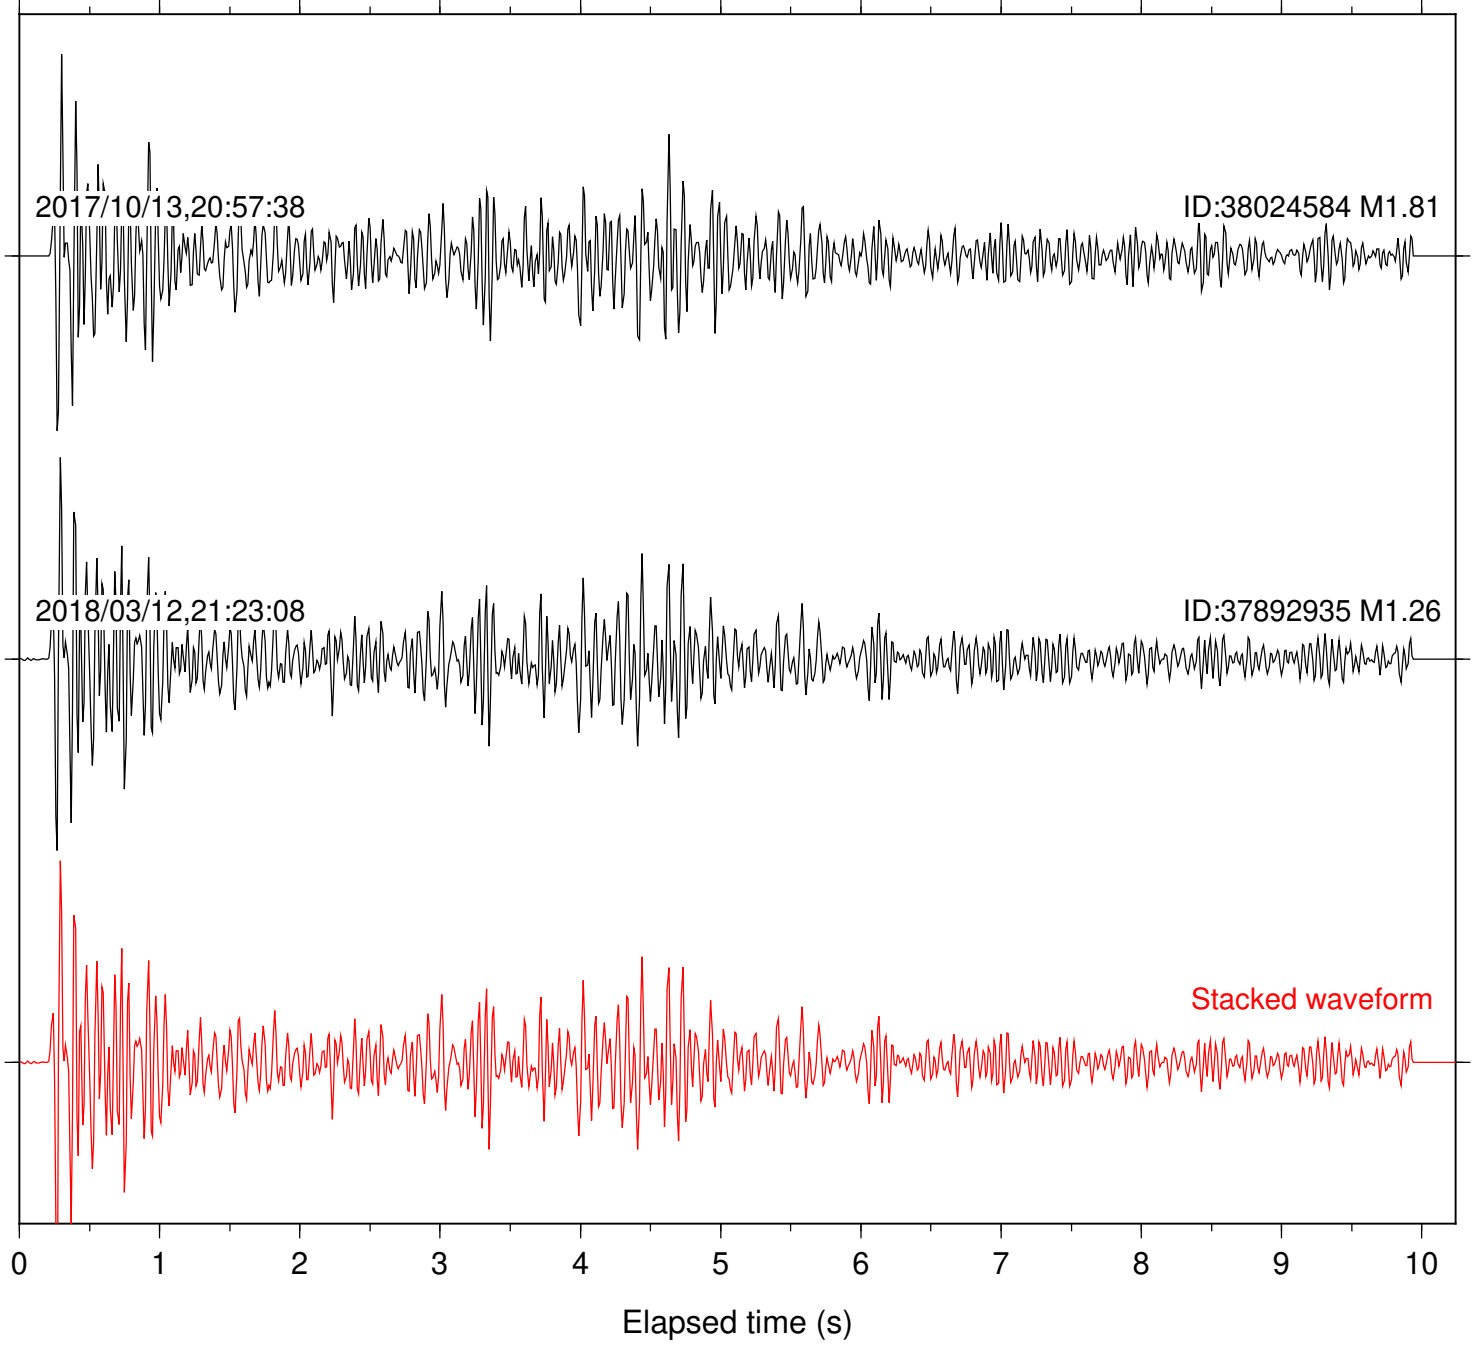

Station: B081 Com: EHZ

Focal depth: 6.61 km

Station: B082 Com: EHZ

Focal depth: 6.61 km

Station: B087 Com: EHZ

Focal depth: 6.61 km

Station: B088 Com: EHZ

Focal depth: 6.61 km

Station: B093 Com: EHZ

Focal depth: 6.61 km

Station: B946 Com: EHZ

Focal depth: 6.61 km

Station: BAC Com: EHZ

Focal depth: 6.61 km

Station: CSH Com: HHZ

Focal depth: 6.61 km

Station: FRD Com: HHZ

Focal depth: 6.61 km

Station: LKH Com: HHZ

Focal depth: 6.61 km

Station: LVA2 Com: HHZ

Focal depth: 6.61 km

Station: MTG Com: HHZ

Focal depth: 6.61 km

Station: SND Com: HHZ

Focal depth: 6.61 km