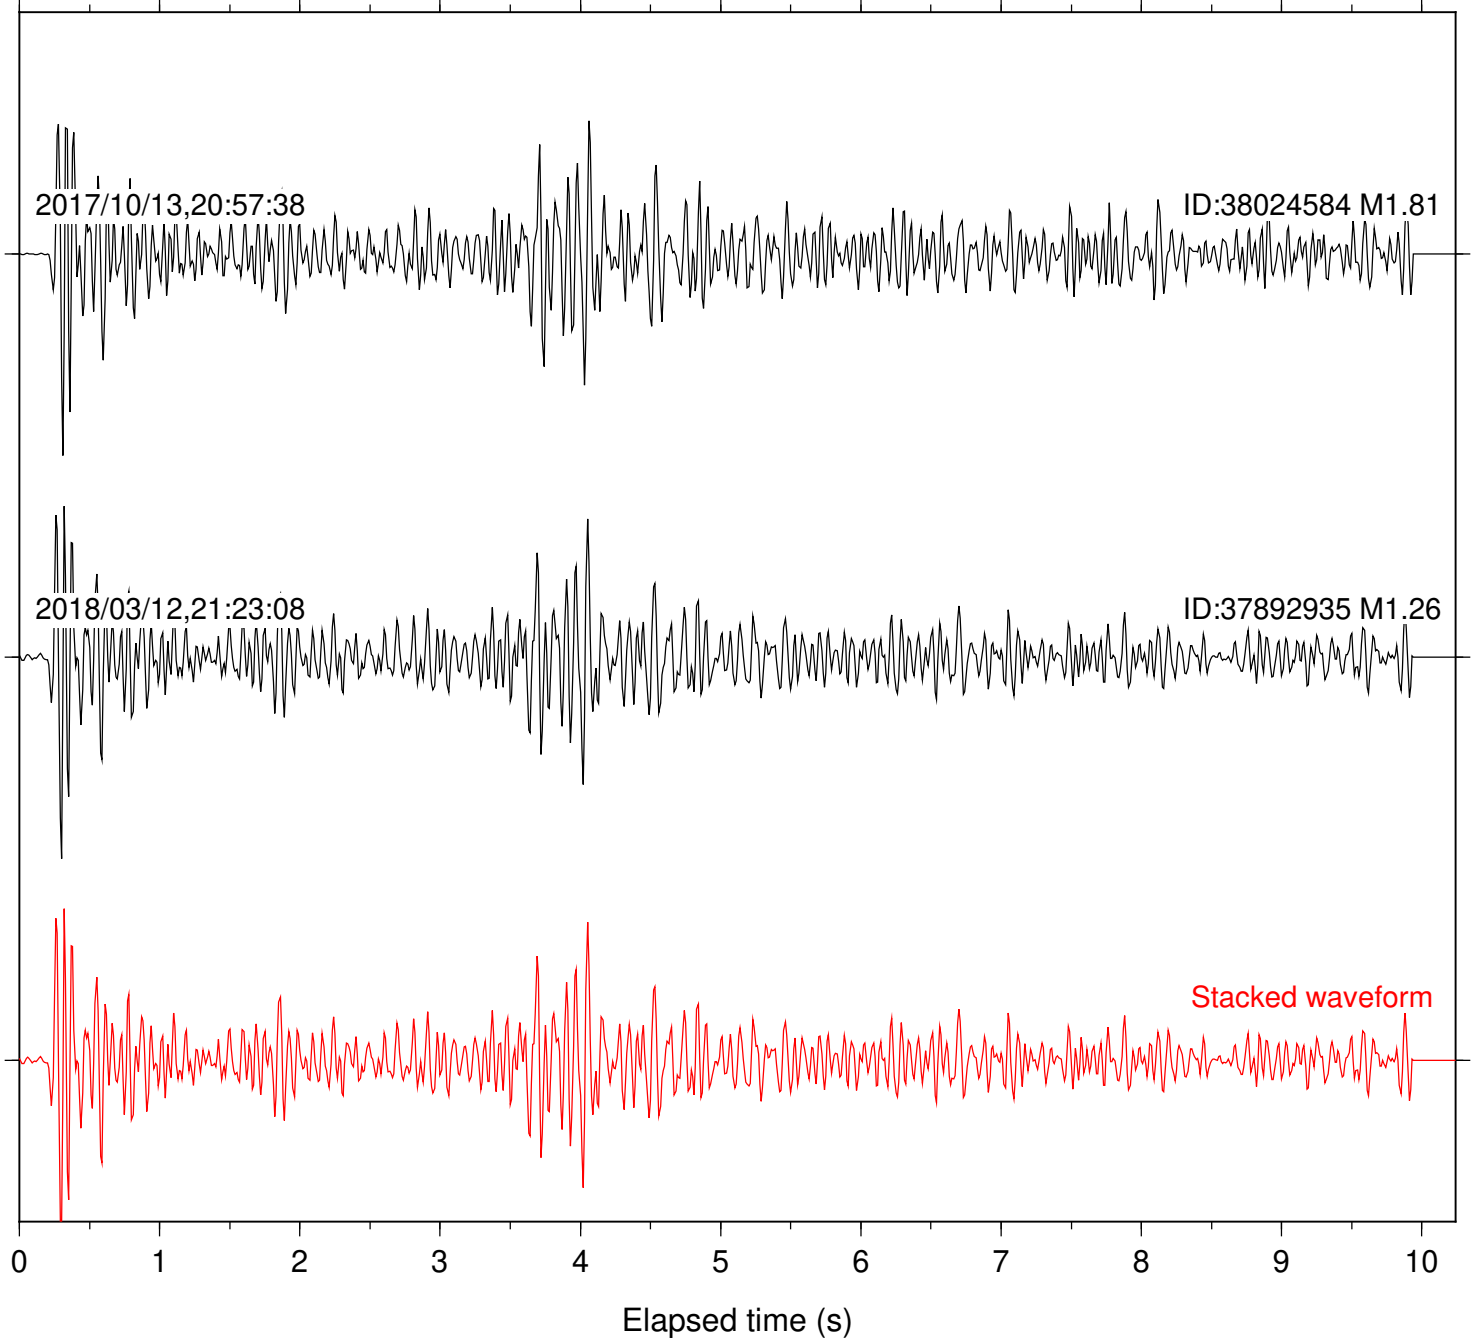

Station: B081 Com: EHZ

Focal depth: 6.61 km

Station: B082 Com: EHZ

Focal depth: 6.61 km

Station: B087 Com: EHZ

Focal depth: 6.61 km

Station: B088 Com: EHZ

Focal depth: 6.61 km

Station: B093 Com: EHZ

Focal depth: 6.61 km

Station: B946 Com: EHZ

Focal depth: 6.61 km

Station: BAC Com: EHZ

Focal depth: 6.61 km

Station: CSH Com: HHZ

Focal depth: 6.61 km

Station: FRD Com: HHZ

Focal depth: 6.61 km

Station: LKH Com: HHZ

Focal depth: 6.61 km

Station: LVA2 Com: HHZ

Focal depth: 6.61 km

Station: MTG Com: HHZ

Focal depth: 6.61 km

Station: SND Com: HHZ

Focal depth: 6.61 km