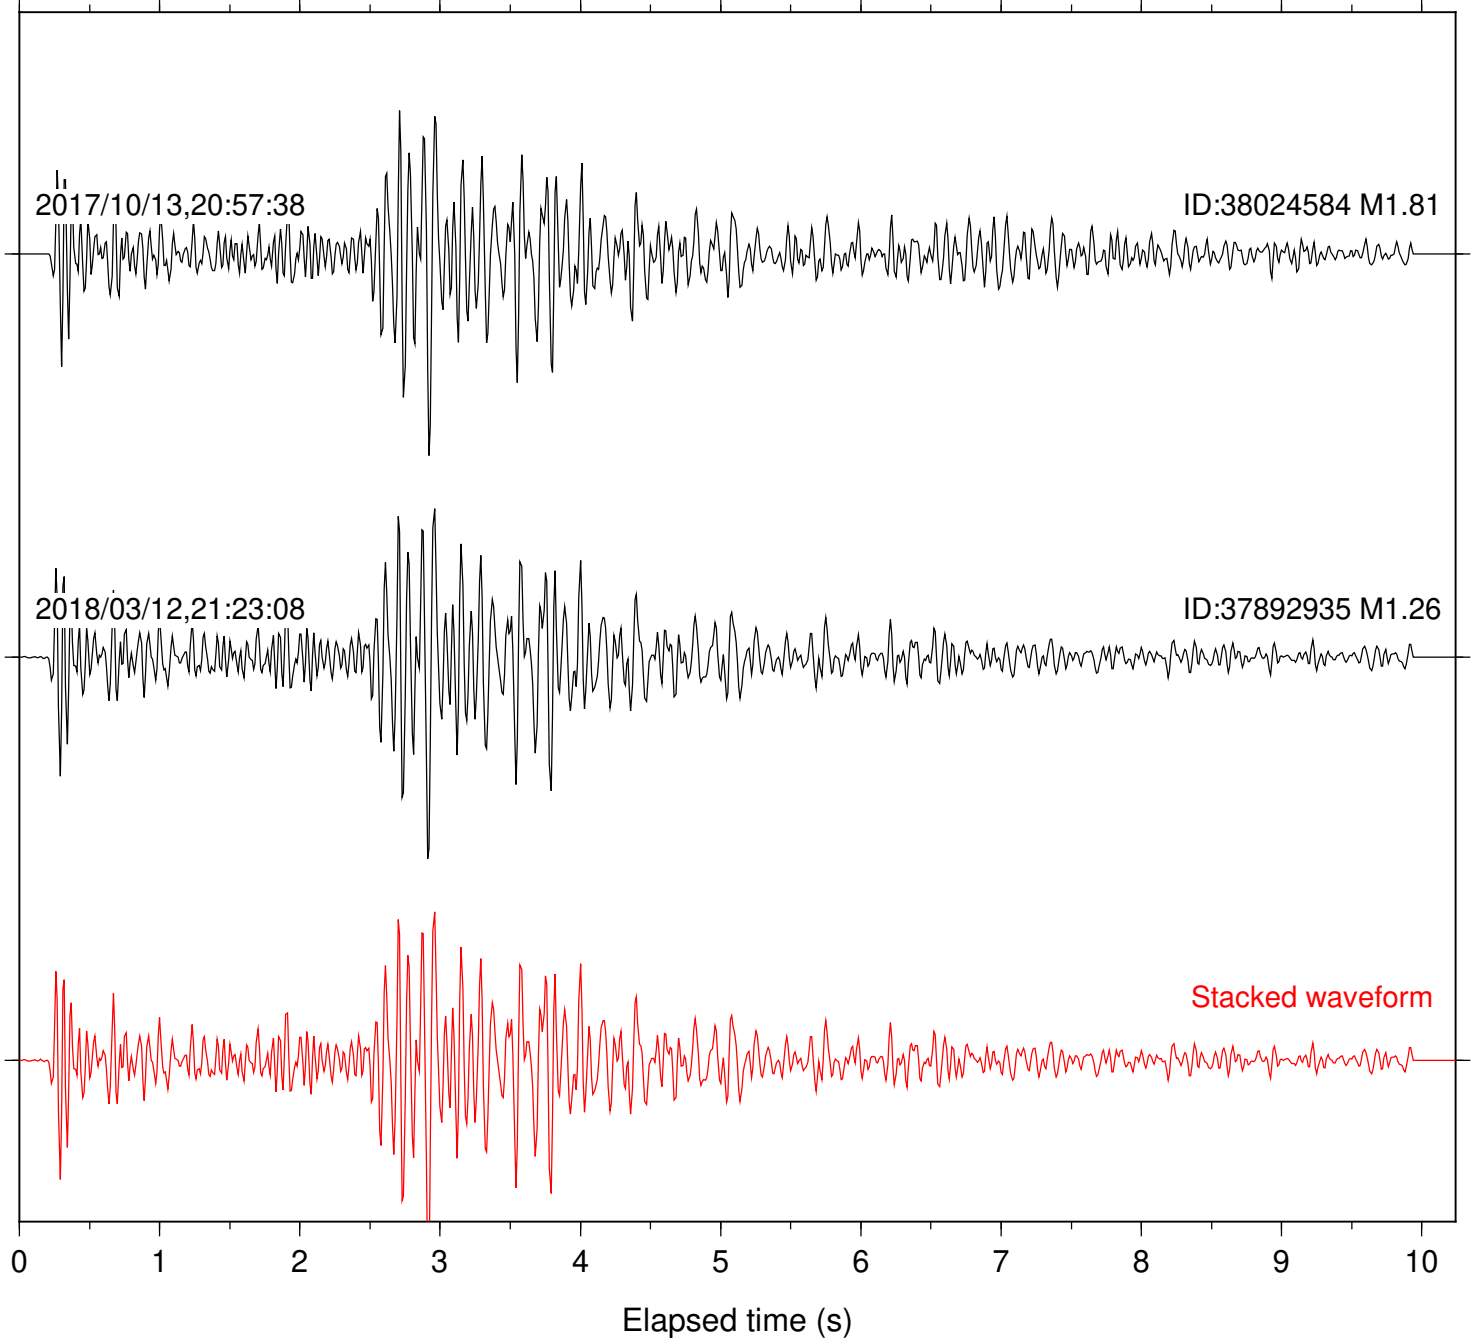

Station: B081 Com: EHZ

Focal depth: 6.61 km

Station: B082 Com: EHZ

Focal depth: 6.61 km

Station: B087 Com: EHZ

Focal depth: 6.61 km

Station: B088 Com: EHZ

Focal depth: 6.61 km

Station: B093 Com: EHZ

Focal depth: 6.61 km

Station: B946 Com: EHZ

Focal depth: 6.61 km

Station: BAC Com: EHZ

Focal depth: 6.61 km

Station: CSH Com: HHZ

Focal depth: 6.61 km

Station: FRD Com: HHZ

Focal depth: 6.61 km

Station: LKH Com: HHZ

Focal depth: 6.61 km

Station: LVA2 Com: HHZ

Focal depth: 6.61 km

Station: MTG Com: HHZ

Focal depth: 6.61 km

Station: SND Com: HHZ

Focal depth: 6.61 km