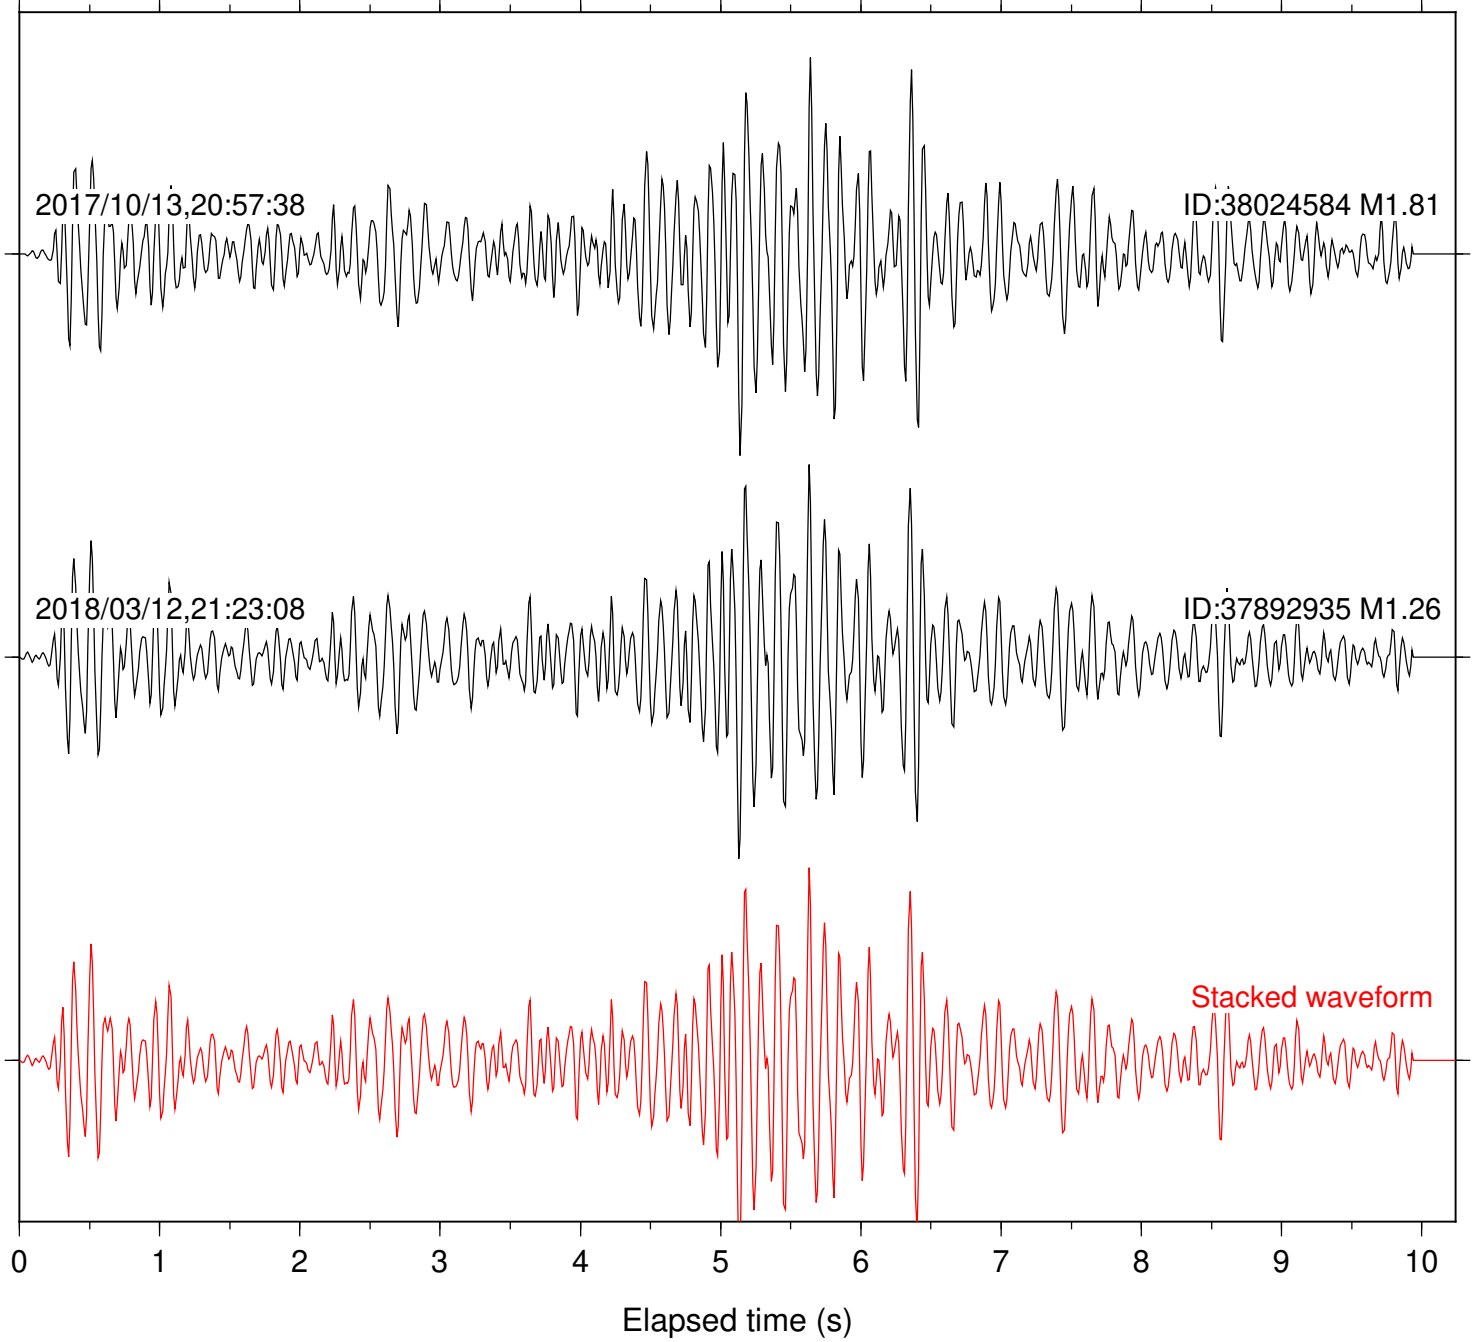

Station: B081 Com: EHZ

Focal depth: 6.61 km

Station: B082 Com: EHZ

Focal depth: 6.61 km

Station: B087 Com: EHZ

Focal depth: 6.61 km

Station: B088 Com: EHZ

Focal depth: 6.61 km

Station: B093 Com: EHZ

Focal depth: 6.61 km

Station: B946 Com: EHZ

Focal depth: 6.61 km

Station: BAC Com: EHZ

Focal depth: 6.61 km

Station: CSH Com: HHZ

Focal depth: 6.61 km

Station: FRD Com: HHZ

Focal depth: 6.61 km

Station: LKH Com: HHZ

Focal depth: 6.61 km

Station: LVA2 Com: HHZ

Focal depth: 6.61 km

Station: MTG Com: HHZ

Focal depth: 6.61 km

Station: SND Com: HHZ

Focal depth: 6.61 km