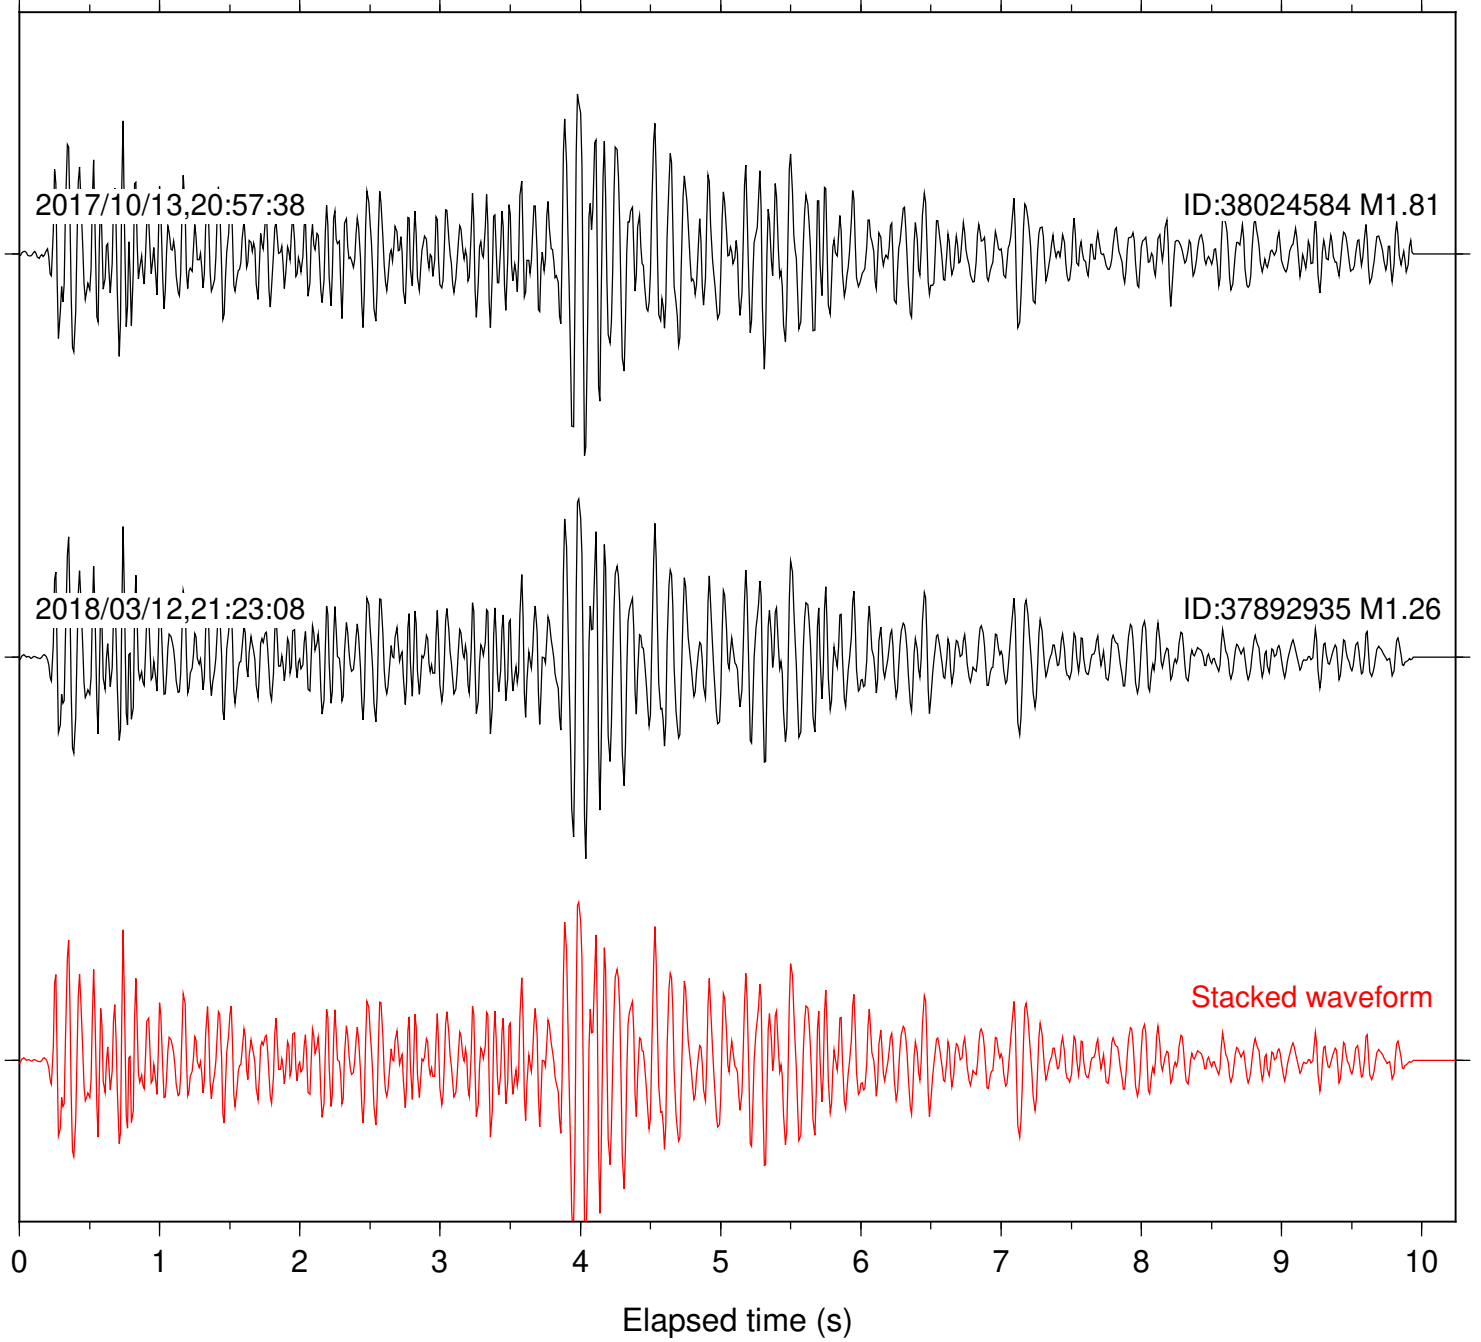

Station: B081 Com: EHZ

Focal depth: 6.61 km

Station: B082 Com: EHZ

Focal depth: 6.61 km

Station: B087 Com: EHZ

Focal depth: 6.61 km

Station: B088 Com: EHZ

Focal depth: 6.61 km

Station: B093 Com: EHZ

Focal depth: 6.61 km

Station: B946 Com: EHZ

Focal depth: 6.61 km

Station: BAC Com: EHZ

Focal depth: 6.61 km

Station: CSH Com: HHZ

Focal depth: 6.61 km

Station: FRD Com: HHZ

Focal depth: 6.61 km

Station: LKH Com: HHZ

Focal depth: 6.61 km

Station: LVA2 Com: HHZ

Focal depth: 6.61 km

Station: MTG Com: HHZ

Focal depth: 6.61 km

Station: SND Com: HHZ

Focal depth: 6.61 km