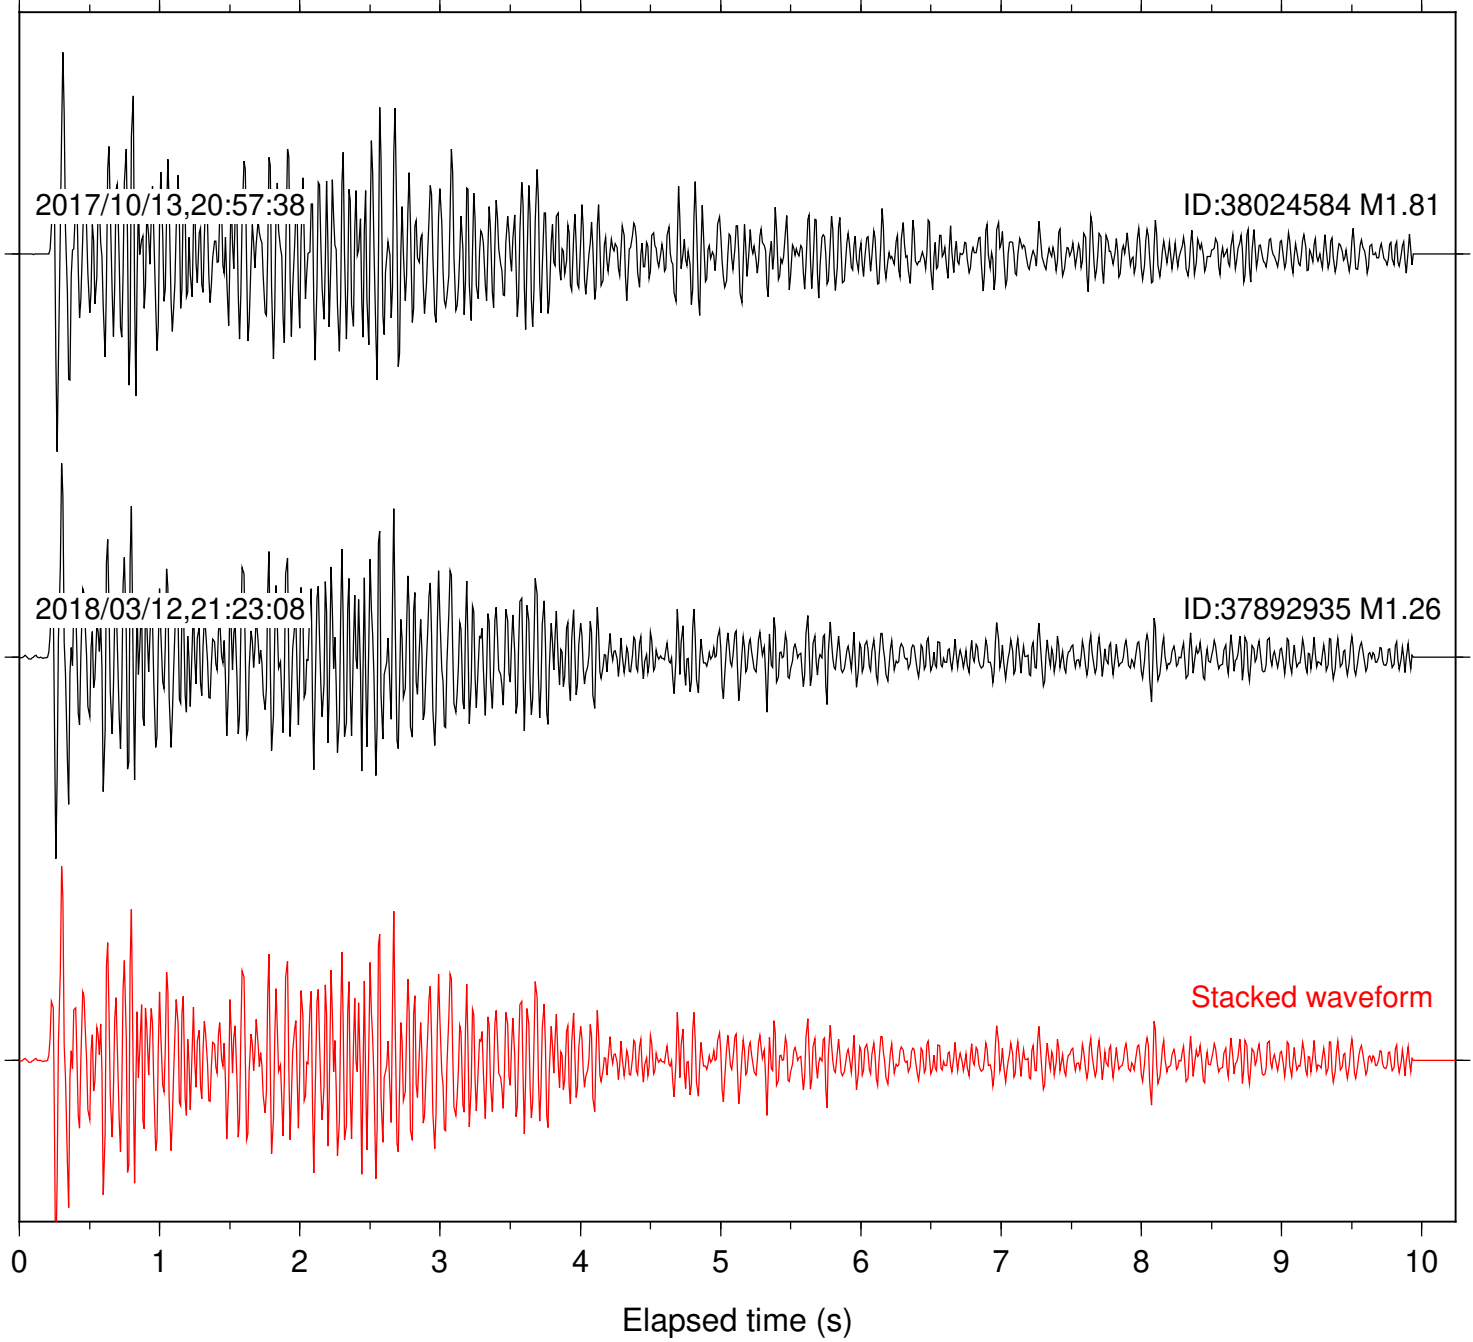

Station: B081 Com: EHZ

Focal depth: 6.61 km

Station: B082 Com: EHZ

Focal depth: 6.61 km

Station: B087 Com: EHZ

Focal depth: 6.61 km

Station: B088 Com: EHZ

Focal depth: 6.61 km

Station: B093 Com: EHZ

Focal depth: 6.61 km

Station: B946 Com: EHZ

Focal depth: 6.61 km

Station: BAC Com: EHZ

Focal depth: 6.61 km

Station: CSH Com: HHZ

Focal depth: 6.61 km

Station: FRD Com: HHZ

Focal depth: 6.61 km

Station: LKH Com: HHZ

Focal depth: 6.61 km

Station: LVA2 Com: HHZ

Focal depth: 6.61 km

Station: MTG Com: HHZ

Focal depth: 6.61 km

Station: SND Com: HHZ

Focal depth: 6.61 km