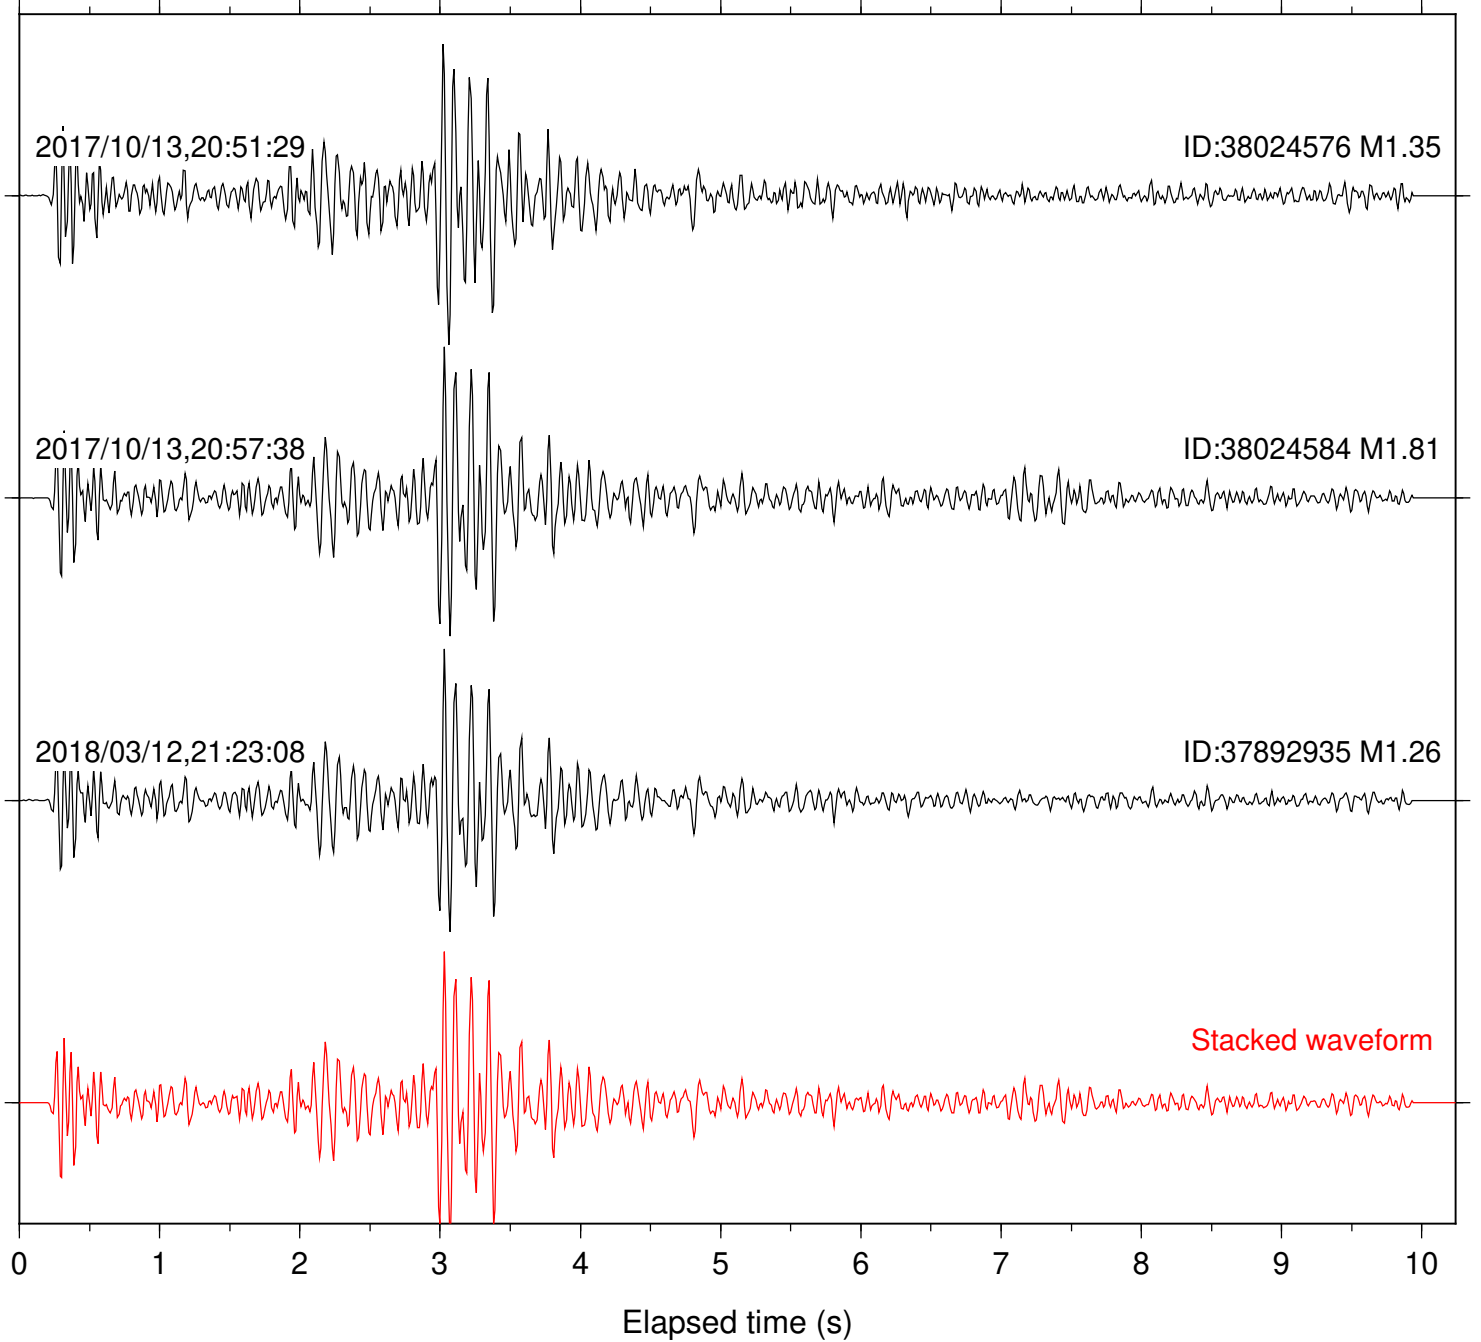

Station: B081 Com: EHZ

Focal depth: 6.61 km

Station: B082 Com: EHZ

Focal depth: 6.61 km

Station: B087 Com: EHZ

Focal depth: 6.61 km

Station: B088 Com: EHZ

Focal depth: 6.61 km

Station: B093 Com: EHZ

Focal depth: 6.61 km

Station: B946 Com: EHZ

Focal depth: 6.61 km

Station: BAC Com: EHZ

Focal depth: 6.61 km

Station: CSH Com: HHZ

Focal depth: 6.61 km

Station: FRD Com: HHZ

Focal depth: 6.61 km

Station: LKH Com: HHZ

Focal depth: 6.61 km

Station: LVA2 Com: HHZ

Focal depth: 6.61 km

Station: MTG Com: HHZ

Focal depth: 6.61 km

Station: SND Com: HHZ

Focal depth: 6.61 km