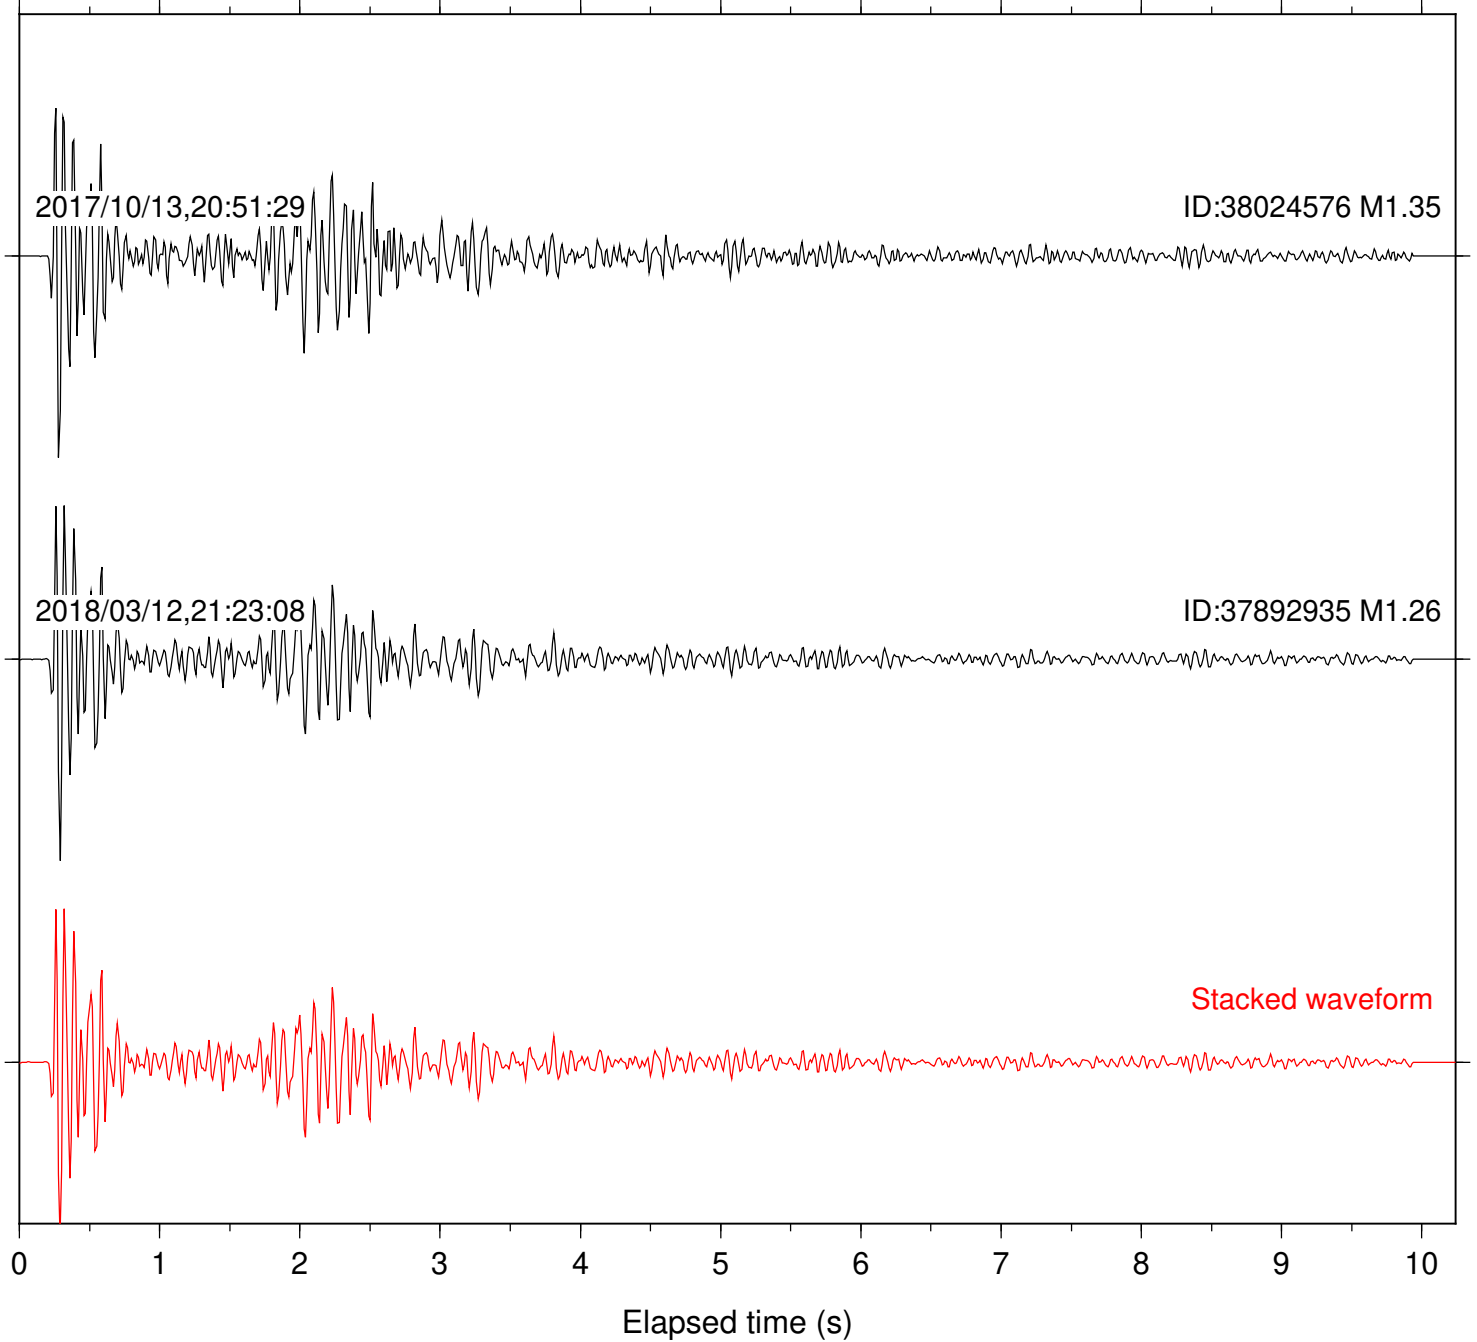

Station: B081 Com: EHZ

Focal depth: 6.61 km

Station: B082 Com: EHZ

Focal depth: 6.61 km

Station: B087 Com: EHZ

Focal depth: 6.61 km

Station: B088 Com: EHZ

Focal depth: 6.61 km

Station: B093 Com: EHZ

Focal depth: 6.61 km

Station: B946 Com: EHZ

Focal depth: 6.61 km

Station: BAC Com: EHZ

Focal depth: 6.61 km

Station: CSH Com: HHZ

Focal depth: 6.61 km

Station: FRD Com: HHZ

Focal depth: 6.61 km

Station: LKH Com: HHZ

Focal depth: 6.61 km

Station: LVA2 Com: HHZ

Focal depth: 6.61 km

Station: MTG Com: HHZ

Focal depth: 6.61 km

Station: SND Com: HHZ

Focal depth: 6.61 km