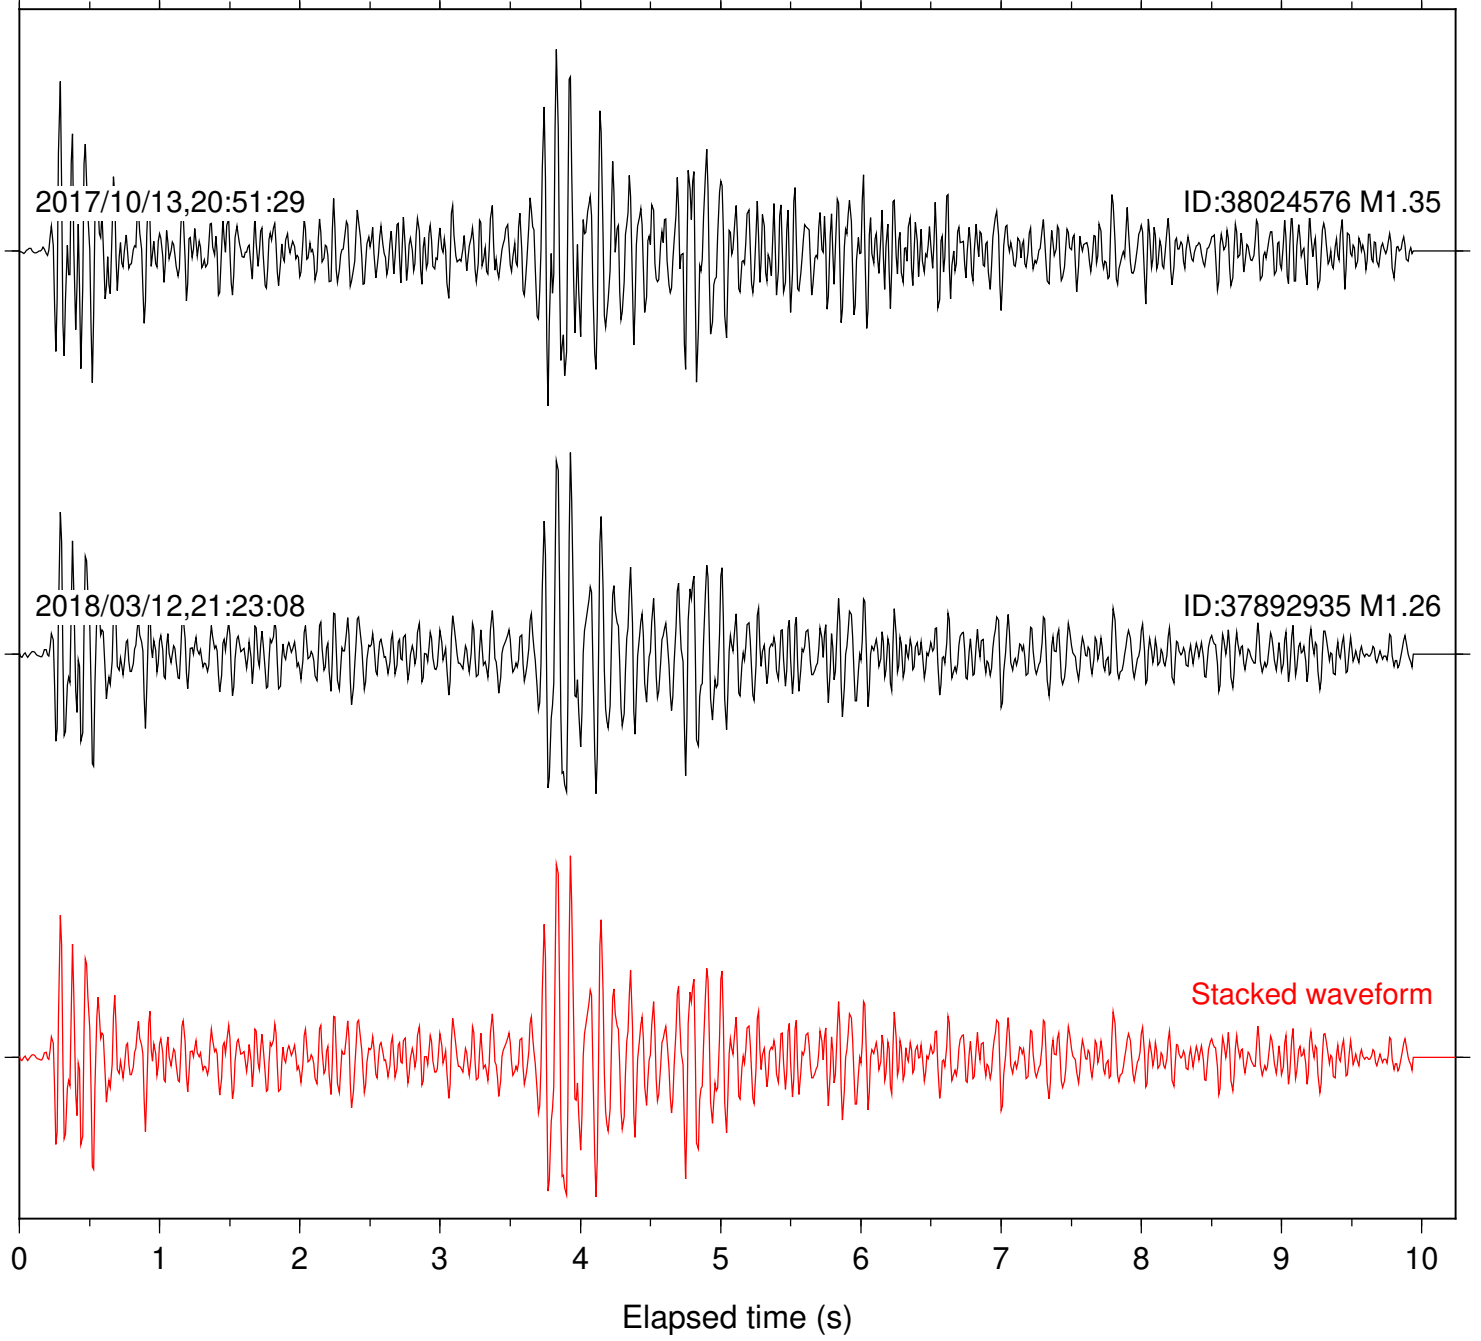

Station: B081 Com: EHZ

Focal depth: 6.61 km

Station: B082 Com: EHZ

Focal depth: 6.61 km

Station: B087 Com: EHZ

Focal depth: 6.61 km

Station: B088 Com: EHZ

Focal depth: 6.61 km

Station: B093 Com: EHZ

Focal depth: 6.61 km

Station: B946 Com: EHZ

Focal depth: 6.61 km

Station: BAC Com: EHZ

Focal depth: 6.61 km

Station: CSH Com: HHZ

Focal depth: 6.61 km

Station: FRD Com: HHZ

Focal depth: 6.61 km

Station: LKH Com: HHZ

Focal depth: 6.61 km

Station: LVA2 Com: HHZ

Focal depth: 6.61 km

Station: MTG Com: HHZ

Focal depth: 6.61 km

Station: SND Com: HHZ

Focal depth: 6.61 km