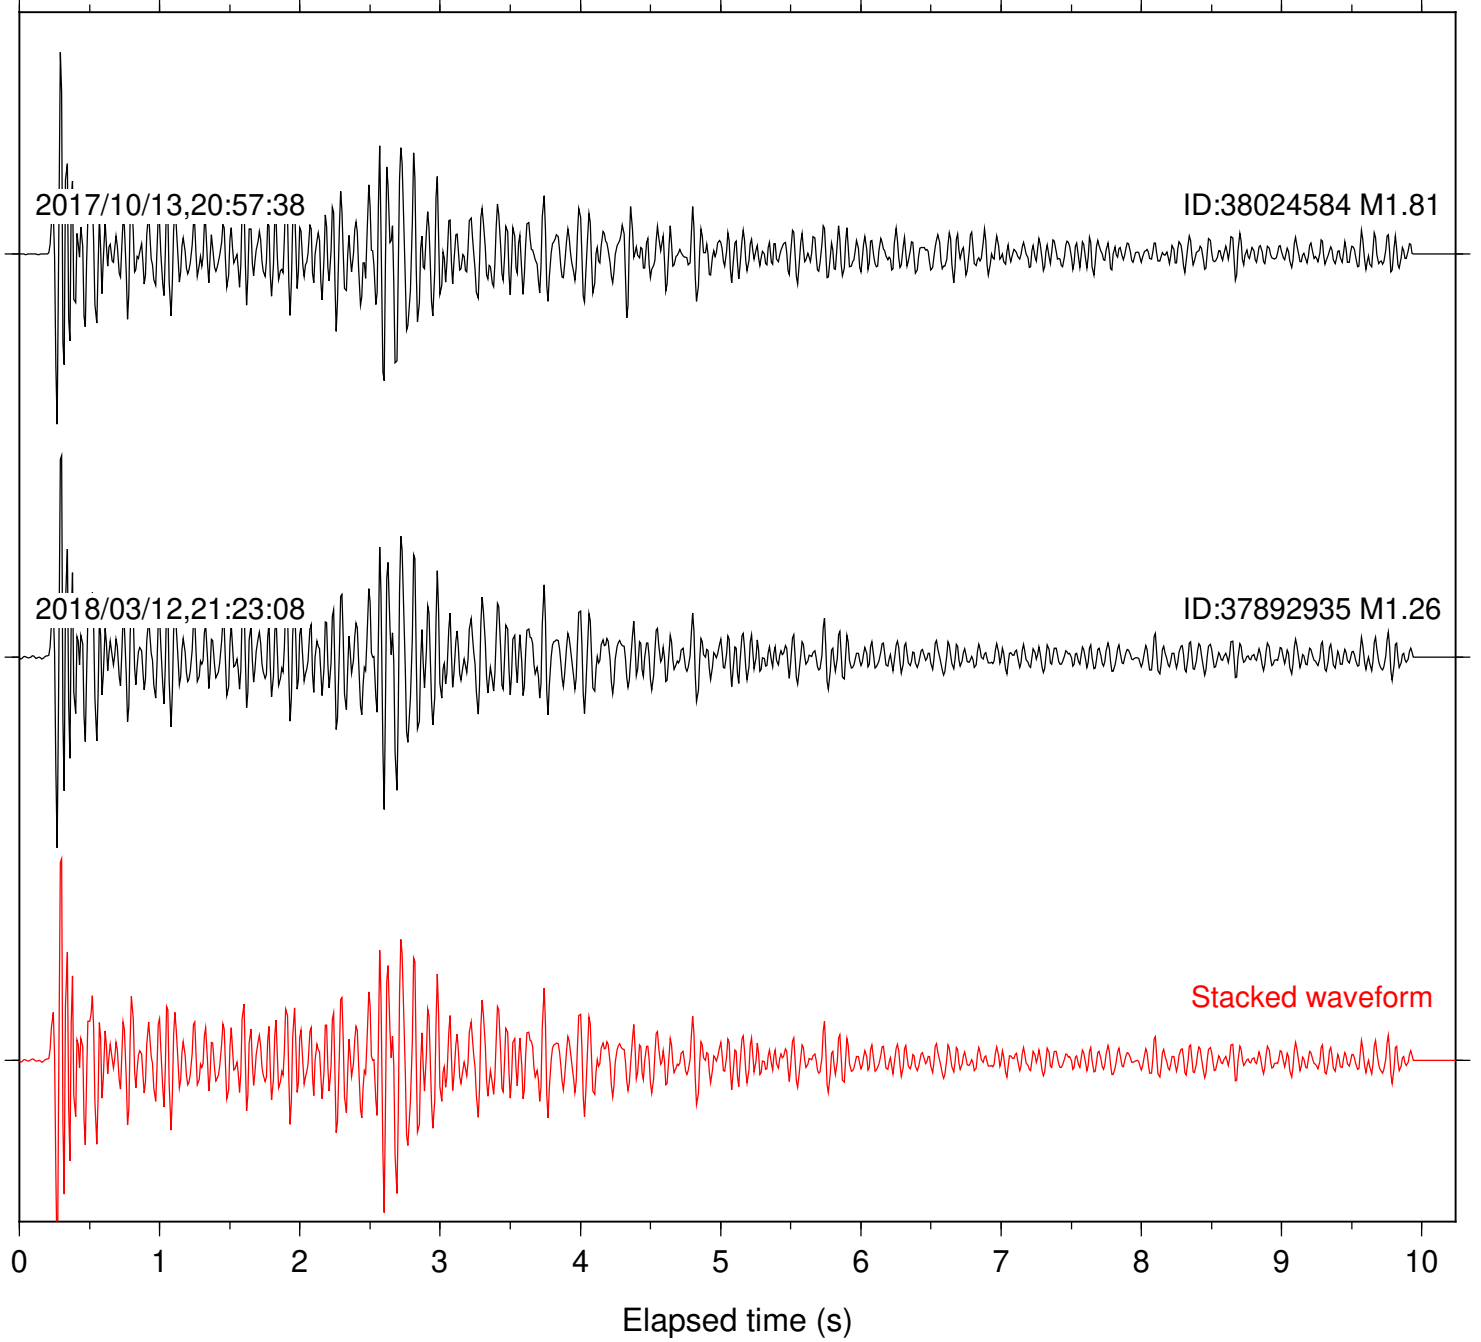

Station: B081 Com: EHZ

Focal depth: 6.61 km

Station: B082 Com: EHZ

Focal depth: 6.61 km

Station: B087 Com: EHZ

Focal depth: 6.61 km

Station: B088 Com: EHZ

Focal depth: 6.61 km

Station: B093 Com: EHZ

Focal depth: 6.61 km

Station: B946 Com: EHZ

Focal depth: 6.61 km

Station: BAC Com: EHZ

Focal depth: 6.61 km

Station: CSH Com: HHZ

Focal depth: 6.61 km

Station: FRD Com: HHZ

Focal depth: 6.61 km

Station: LKH Com: HHZ

Focal depth: 6.61 km

Station: LVA2 Com: HHZ

Focal depth: 6.61 km

Station: MTG Com: HHZ

Focal depth: 6.61 km

Station: SND Com: HHZ

Focal depth: 6.61 km