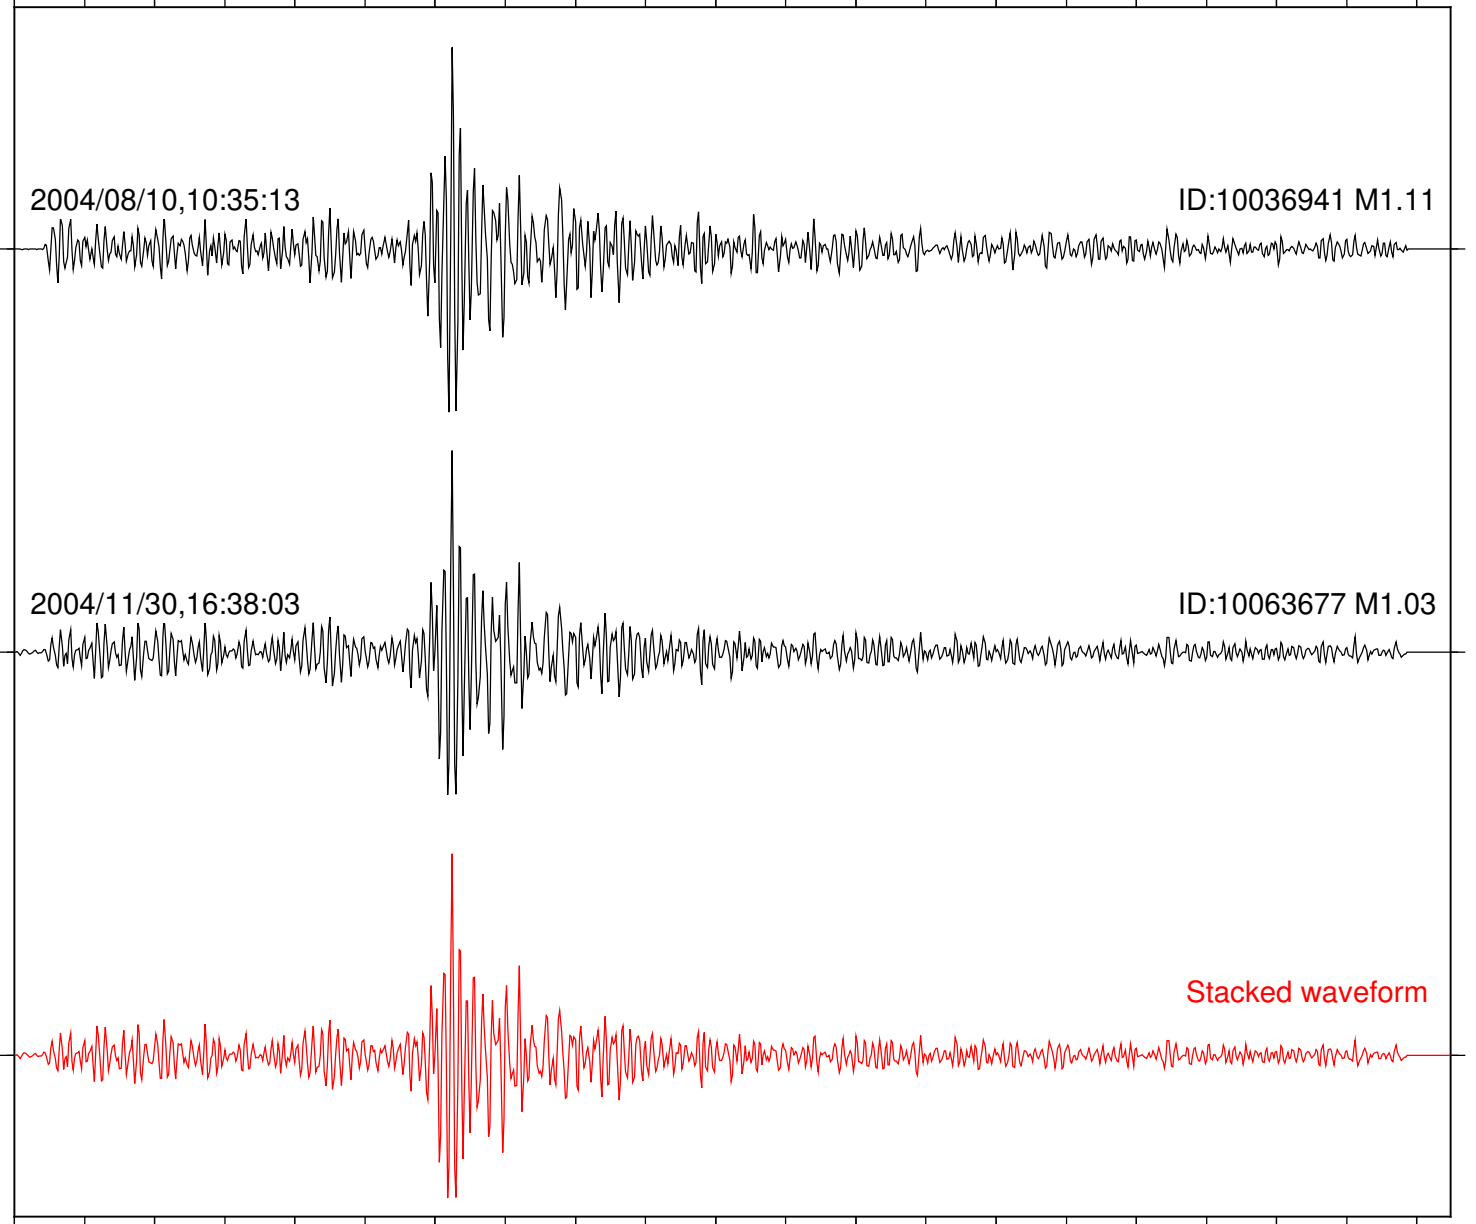

Station: AGA Com: HHZ

Focal depth: 8.85 km

2004/08/10,10:35:13

ID:10036941 M1.11

2004/11/30,16:38:03

ID:10063677 M1.03

Stacked waveform

0 1 2 3 4 5 6 7 8 9 10
Elapsed time (s)

Station: FRD Com: HHZ

Focal depth: 8.85 km

2004/08/10,10:33:59

ID:10036941 M1.11

2004/11/30,16:36:51

ID:10063677 M1.03

Stacked waveform

0 1 2 3 4 5 6 7 8 9 10
Elapsed time (s)

Station: PLM Com: HHZ

Focal depth: 8.85 km