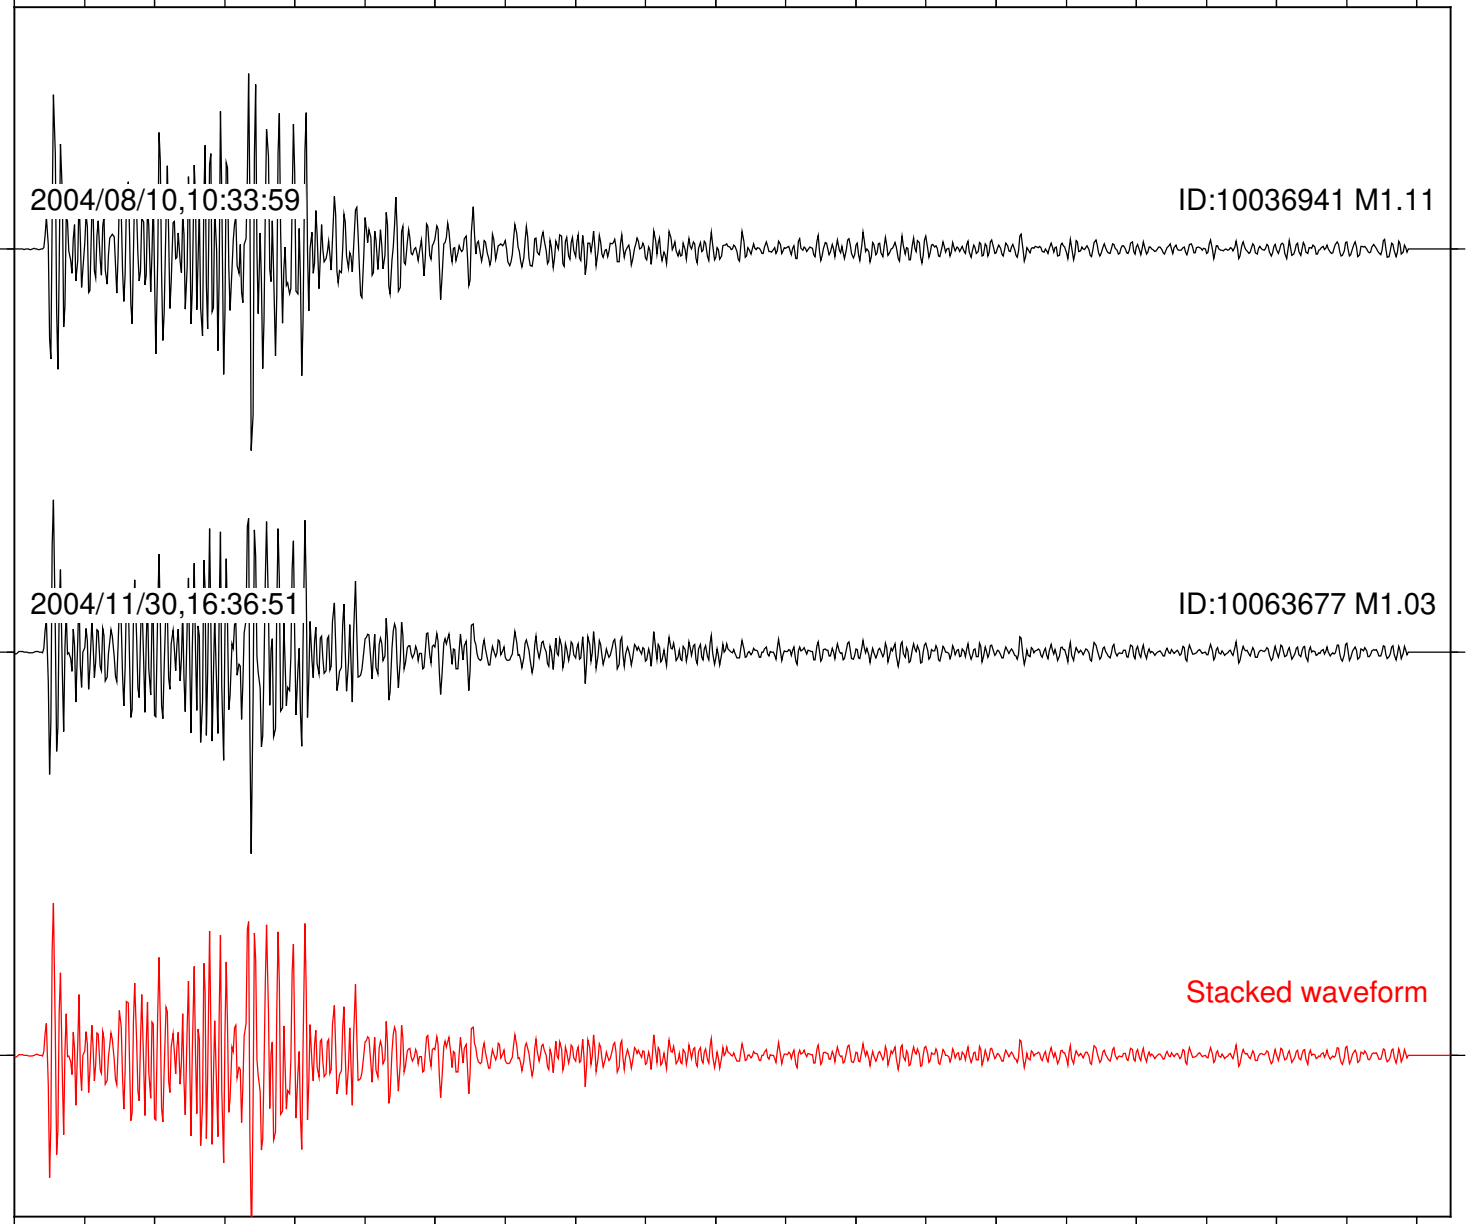

Station: AGA Com: HHZ

Focal depth: 8.85 km

2004/08/10,10:35:13

ID:10036941 M1.11

2004/11/30,16:38:03

ID:10063677 M1.03

Stacked waveform

0 1 2 3 4 5 6 7 8 9 10
Elapsed time (s)

Station: FRD Com: HHZ

Focal depth: 8.85 km

2004/08/10,10:33:59

ID:10036941 M1.11

2004/11/30,16:36:51

ID:10063677 M1.03

Stacked waveform

0 1 2 3 4 5 6 7 8 9 10
Elapsed time (s)

Station: PLM Com: HHZ

Focal depth: 8.85 km