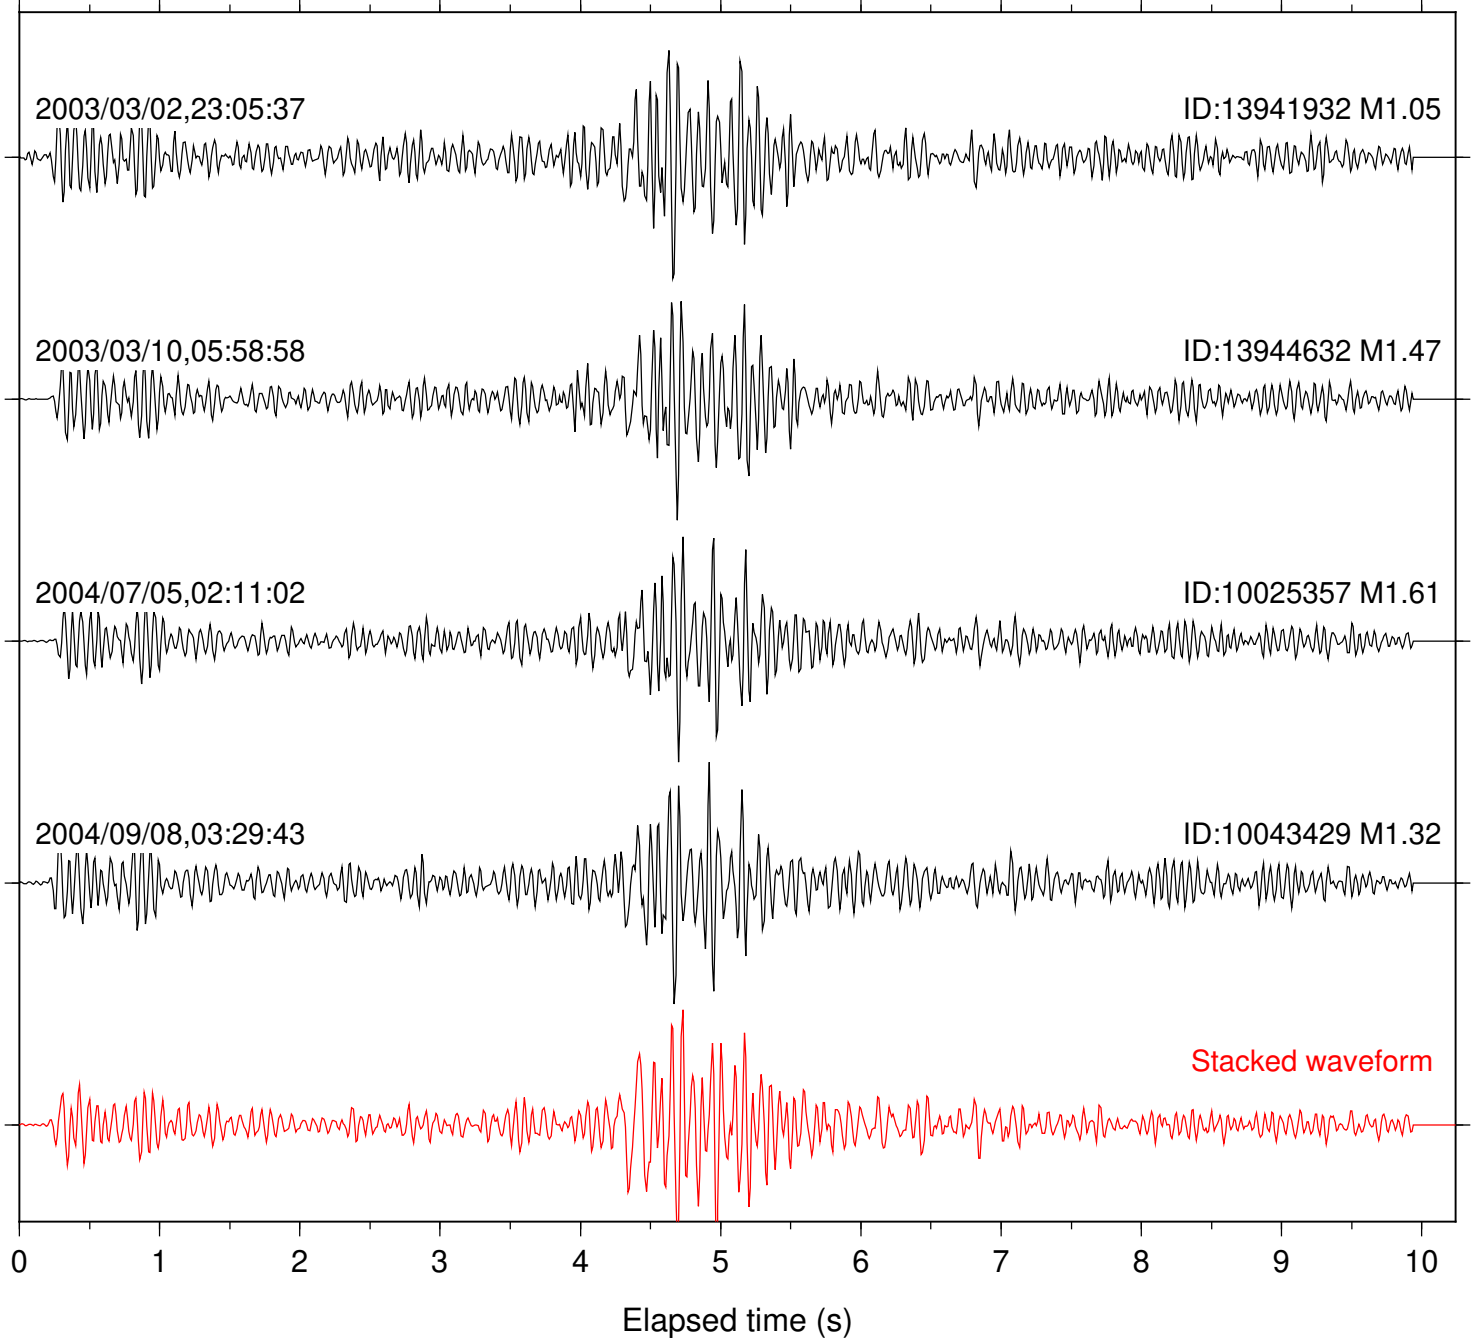

Station: AGA Com: HHZ

Focal depth: 10.23 km

Station: BZN Com: HHZ

Focal depth: 10.23 km

Station: CRY Com: HHZ

Focal depth: 10.29 km

Station: FRD Com: HHZ

Focal depth: 10.23 km

Station: KNW Com: HHZ

Focal depth: 10.29 km

Station: LVA2 Com: HHZ

Focal depth: 10.29 km

Station: PFO Com: HHZ

Focal depth: 10.23 km

Station: RDM Com: HHZ

Focal depth: 10.23 km

Station: SND Com: HHZ

Focal depth: 10.31 km

Station: YAQ Com: HHZ

Focal depth: 10.29 km