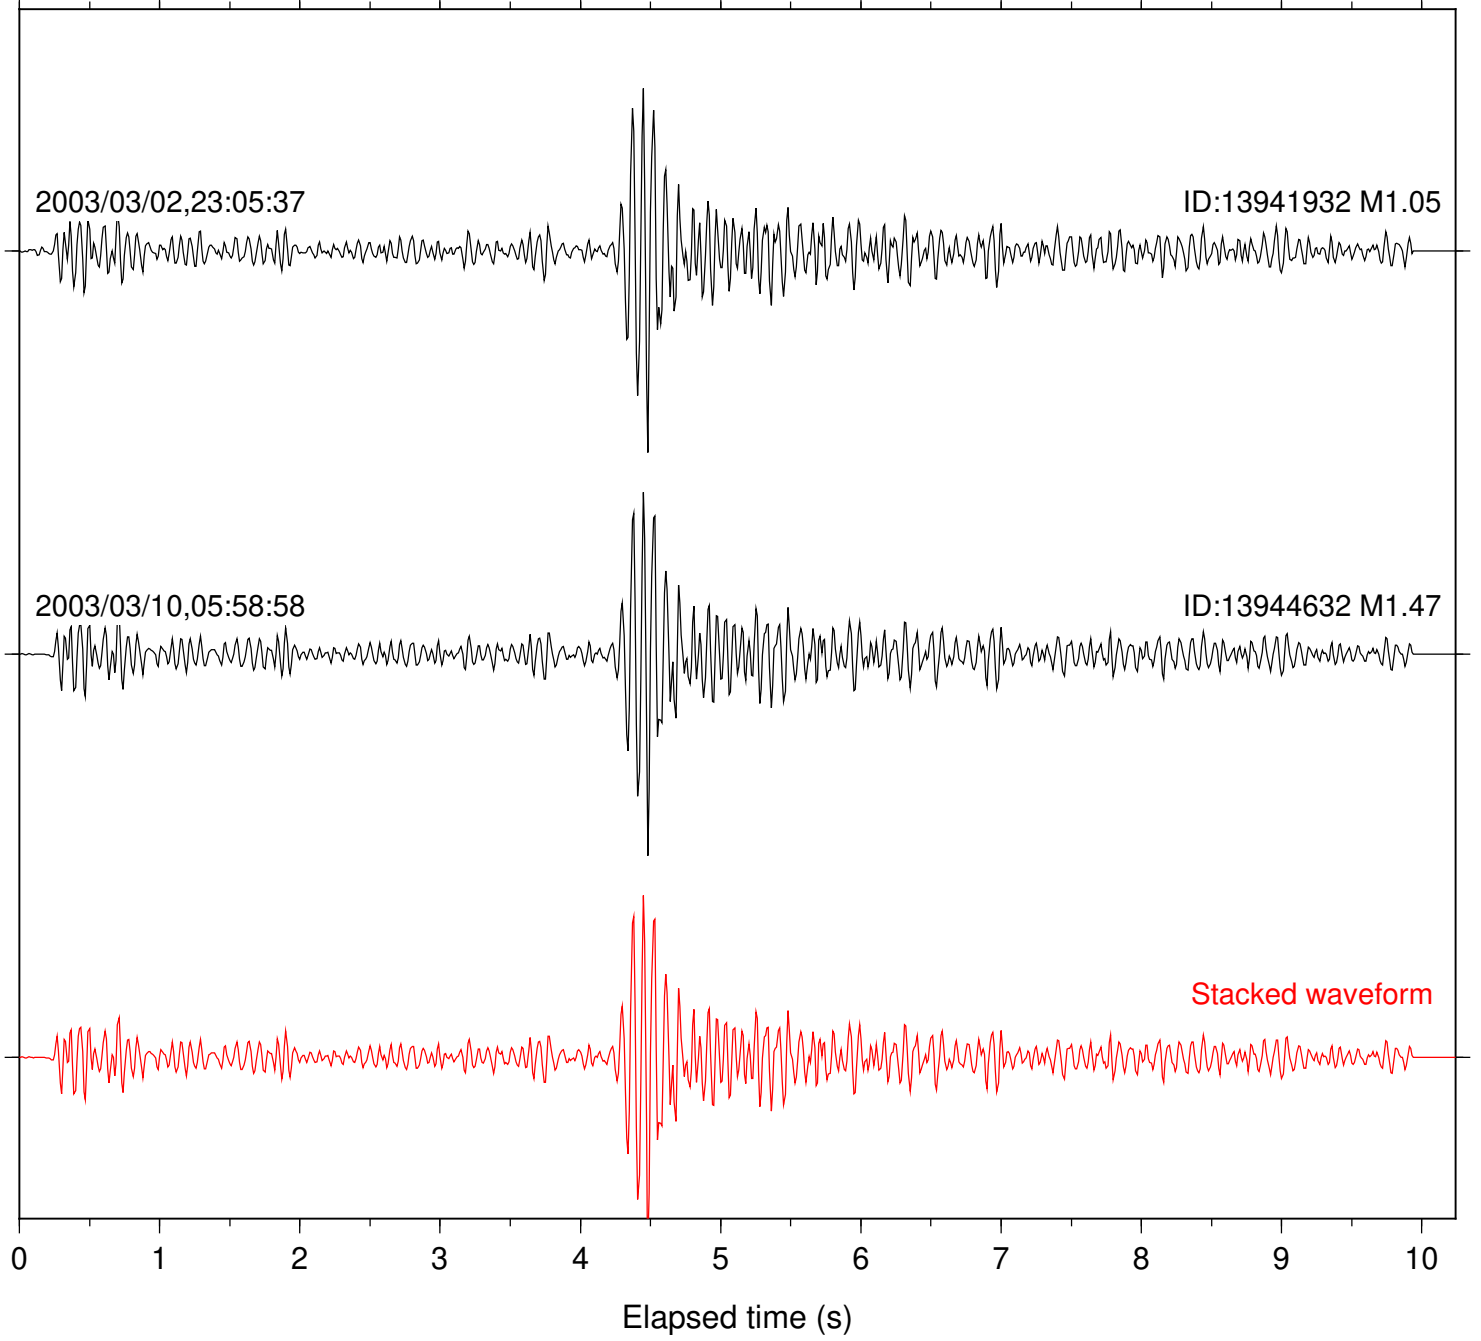

Station: AGA Com: HHZ

Focal depth: 10.23 km

Station: BZN Com: HHZ

Focal depth: 10.23 km

Station: CRY Com: HHZ

Focal depth: 10.29 km

Station: FRD Com: HHZ

Focal depth: 10.23 km

Station: KNW Com: HHZ

Focal depth: 10.29 km

Station: LVA2 Com: HHZ

Focal depth: 10.29 km

Station: PFO Com: HHZ

Focal depth: 10.23 km

Station: RDM Com: HHZ

Focal depth: 10.23 km

Station: SND Com: HHZ

Focal depth: 10.31 km

Station: YAQ Com: HHZ

Focal depth: 10.29 km