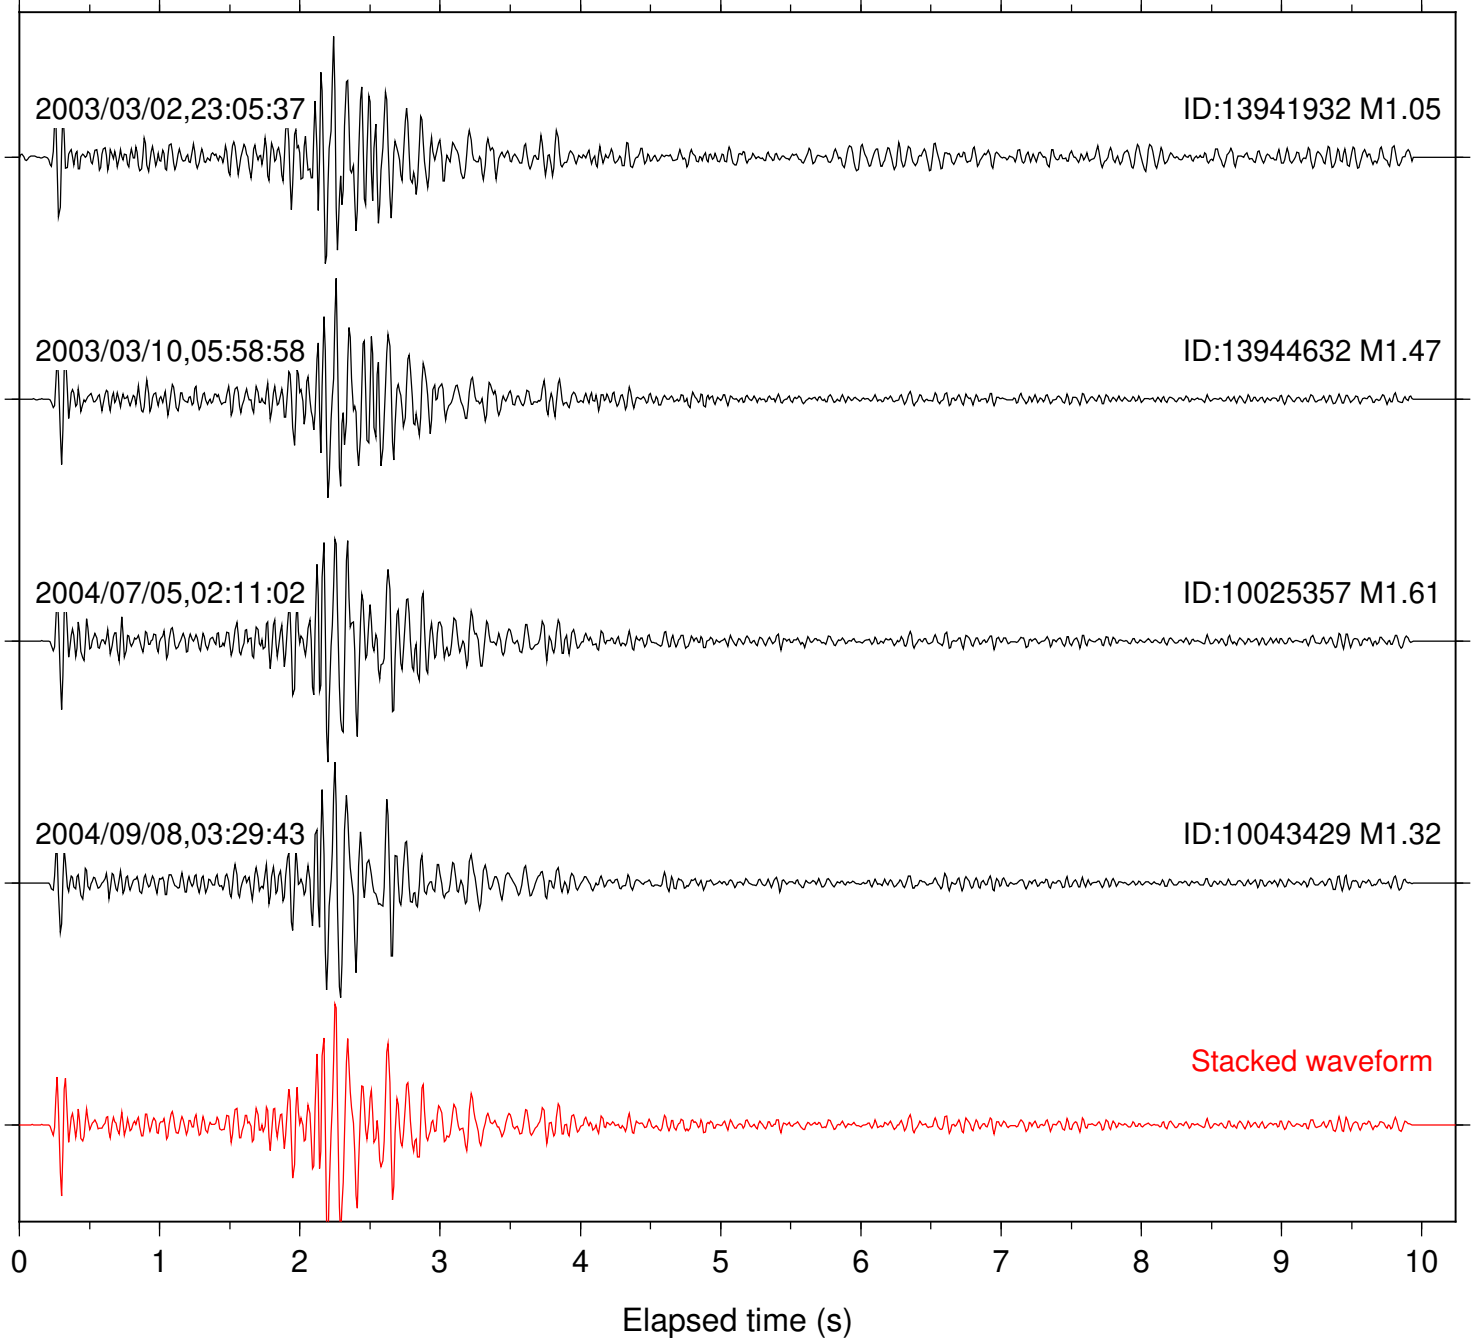

Station: AGA Com: HHZ

Focal depth: 10.23 km

Station: BZN Com: HHZ

Focal depth: 10.23 km

Station: CRY Com: HHZ

Focal depth: 10.29 km

Station: FRD Com: HHZ

Focal depth: 10.23 km

Station: KNW Com: HHZ

Focal depth: 10.29 km

Station: LVA2 Com: HHZ

Focal depth: 10.29 km

Station: PFO Com: HHZ

Focal depth: 10.23 km

Station: RDM Com: HHZ

Focal depth: 10.23 km

Station: SND Com: HHZ

Focal depth: 10.31 km

Station: YAQ Com: HHZ

Focal depth: 10.29 km