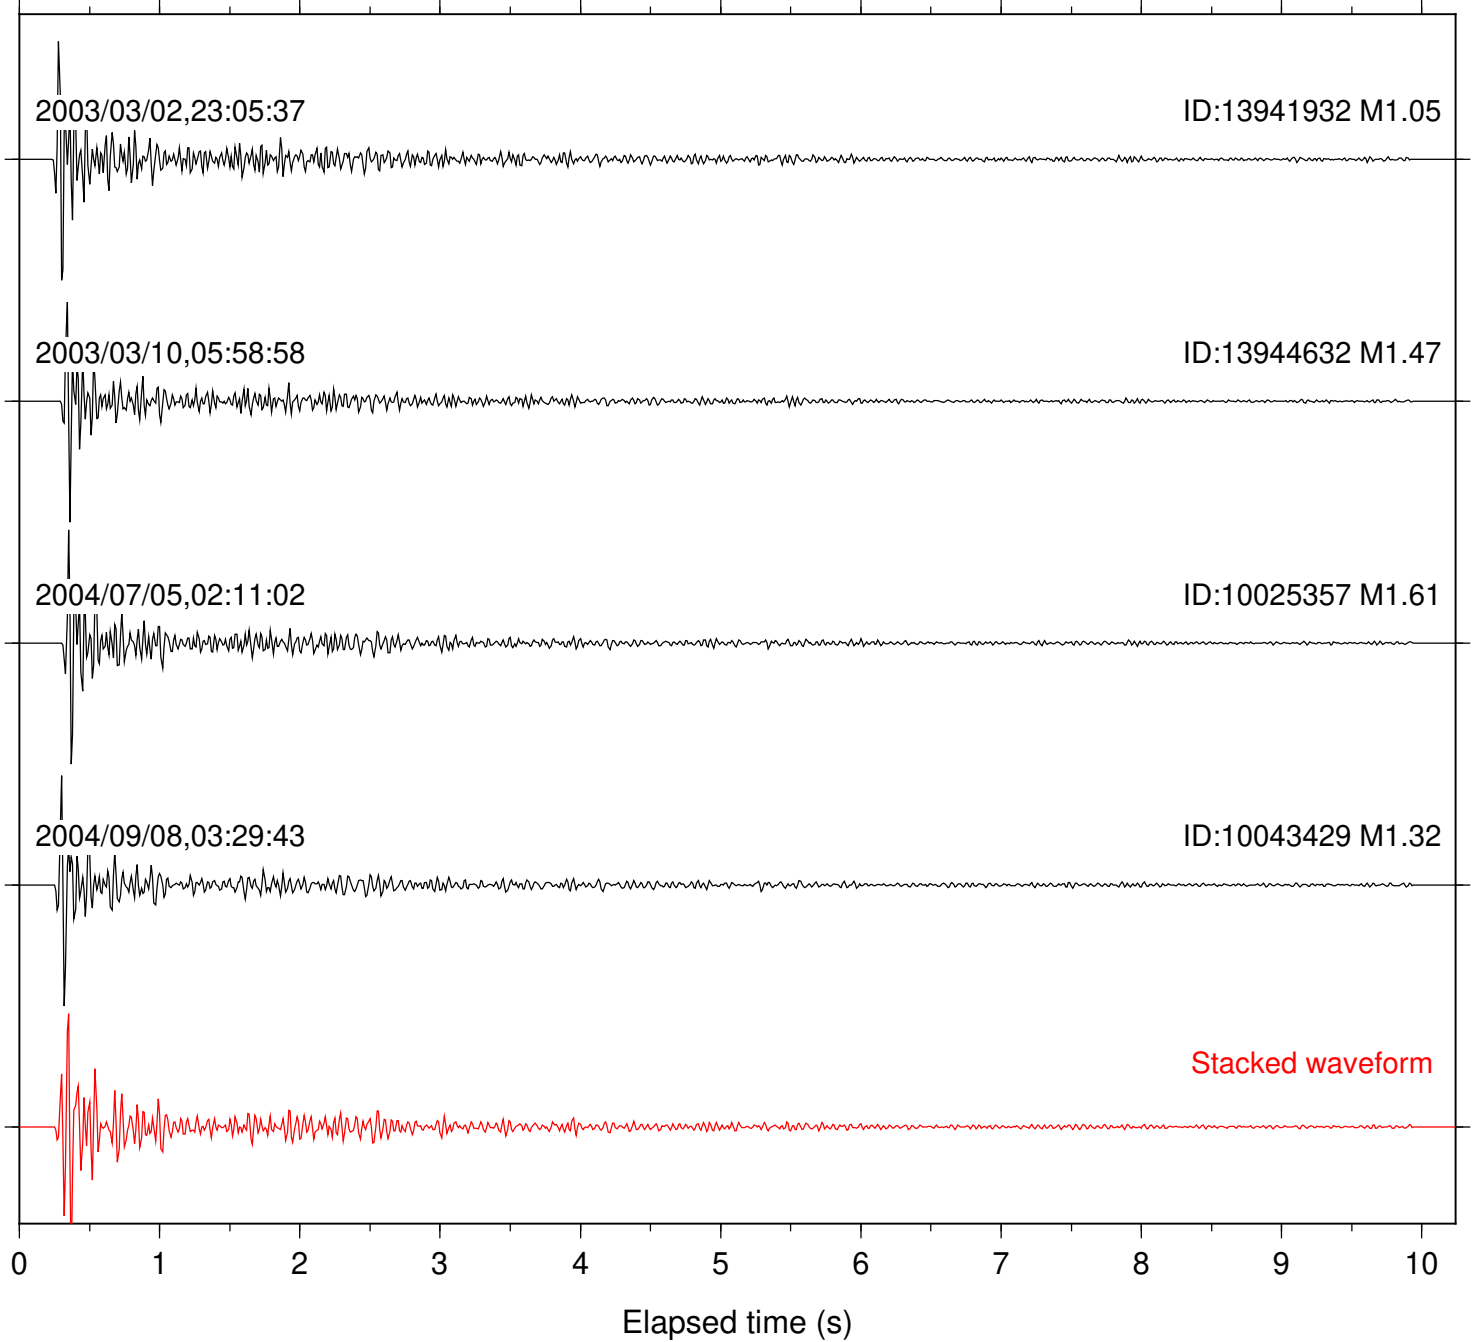

Station: AGA Com: HHZ

Focal depth: 10.23 km

Station: BZN Com: HHZ

Focal depth: 10.23 km

Station: CRY Com: HHZ

Focal depth: 10.29 km

Station: FRD Com: HHZ

Focal depth: 10.23 km

Station: KNW Com: HHZ

Focal depth: 10.29 km

Station: LVA2 Com: HHZ

Focal depth: 10.29 km

Station: PFO Com: HHZ

Focal depth: 10.23 km

Station: RDM Com: HHZ

Focal depth: 10.23 km

Station: SND Com: HHZ

Focal depth: 10.31 km

Station: YAQ Com: HHZ

Focal depth: 10.29 km