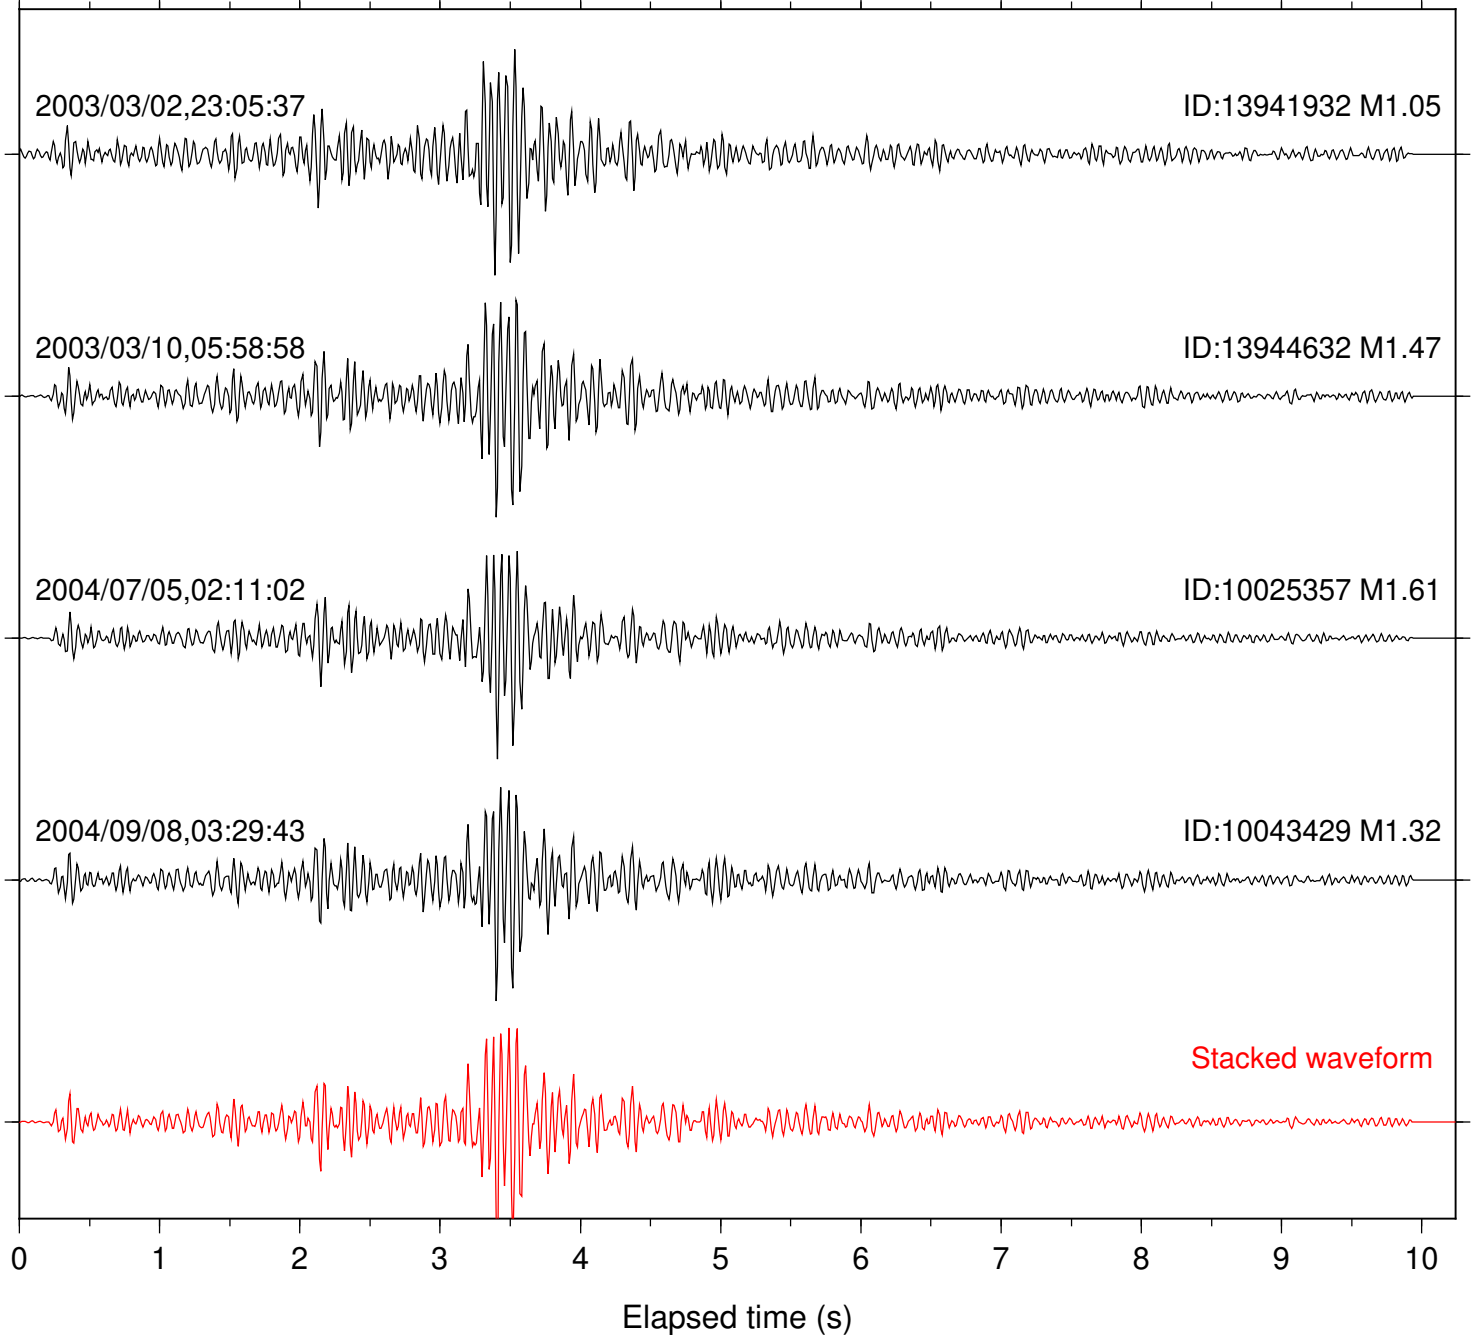

Station: AGA Com: HHZ

Focal depth: 10.23 km

Station: BZN Com: HHZ

Focal depth: 10.23 km

Station: CRY Com: HHZ

Focal depth: 10.29 km

Station: FRD Com: HHZ

Focal depth: 10.23 km

Station: KNW Com: HHZ

Focal depth: 10.29 km

Station: LVA2 Com: HHZ

Focal depth: 10.29 km

Station: PFO Com: HHZ

Focal depth: 10.23 km

Station: RDM Com: HHZ

Focal depth: 10.23 km

Station: SND Com: HHZ

Focal depth: 10.31 km

Station: YAQ Com: HHZ

Focal depth: 10.29 km