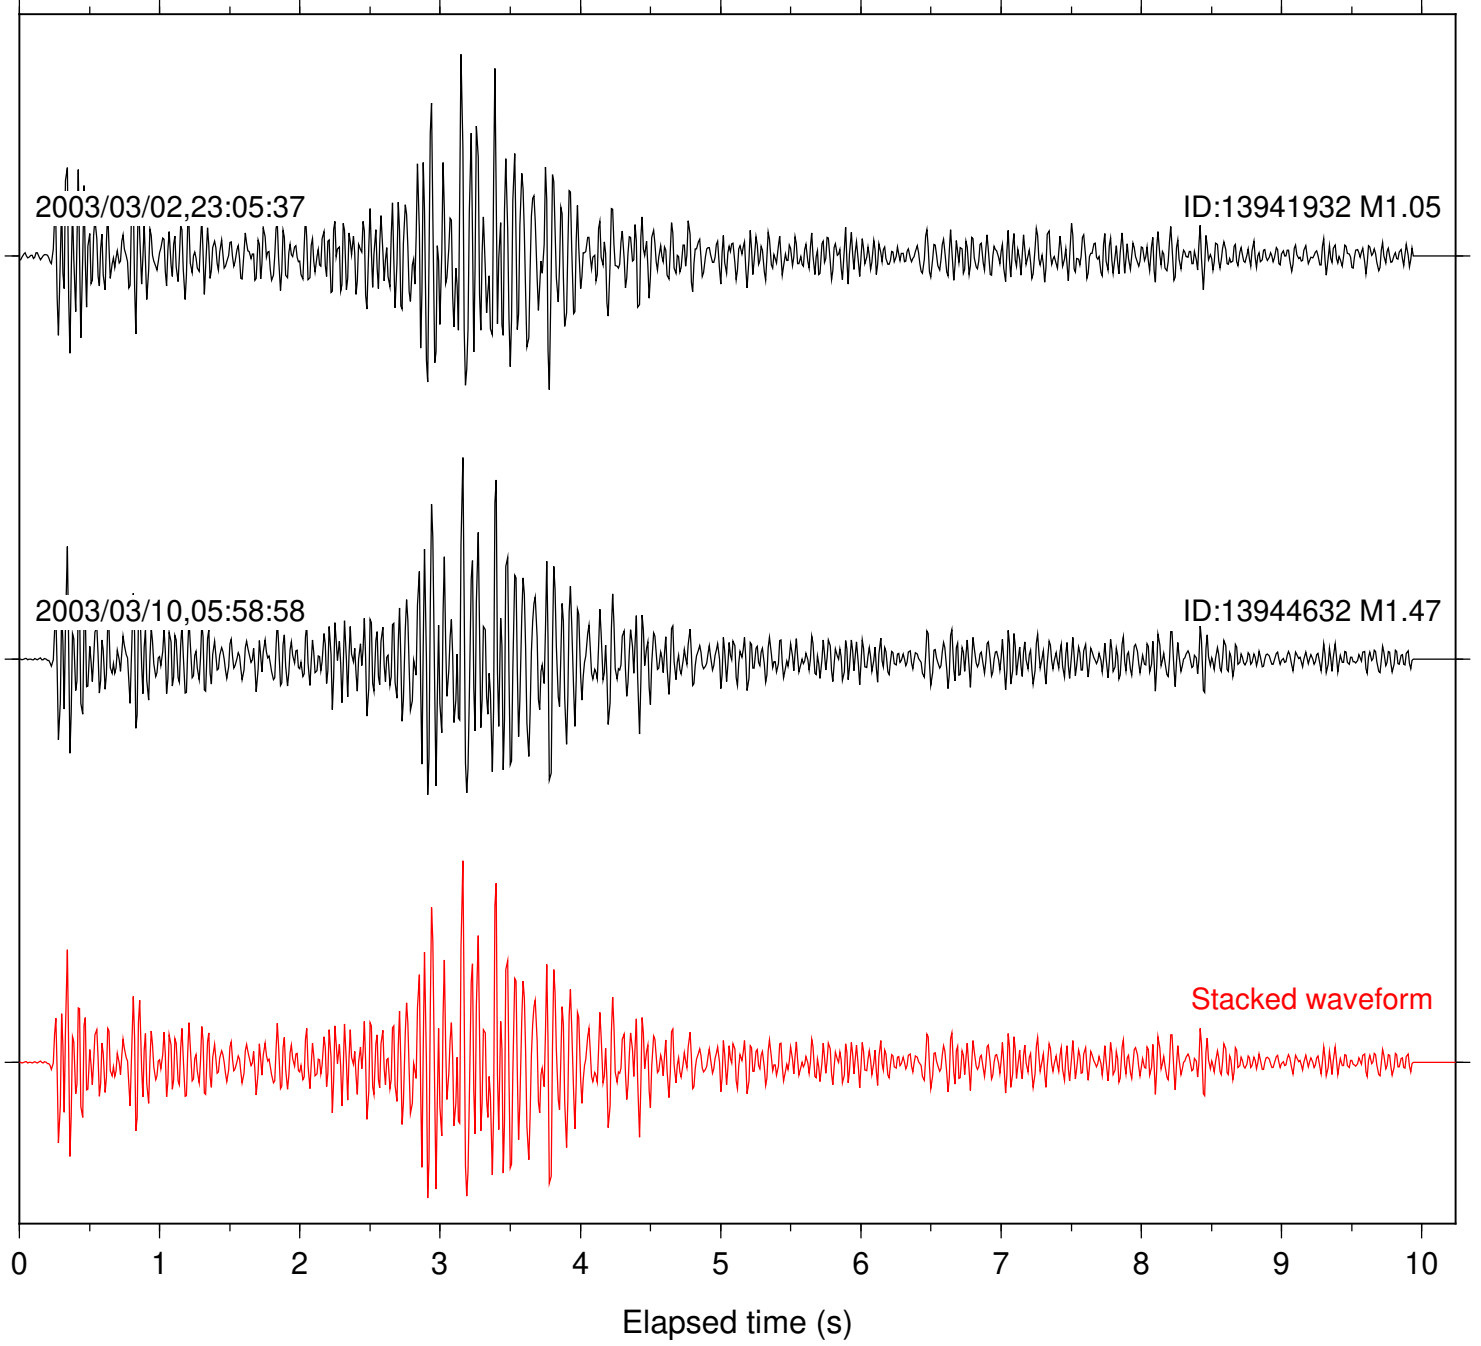

Station: AGA Com: HHZ

Focal depth: 10.23 km

Station: BZN Com: HHZ

Focal depth: 10.23 km

Station: CRY Com: HHZ

Focal depth: 10.29 km

Station: FRD Com: HHZ

Focal depth: 10.23 km

Station: KNW Com: HHZ

Focal depth: 10.29 km

Station: LVA2 Com: HHZ

Focal depth: 10.29 km

Station: PFO Com: HHZ

Focal depth: 10.23 km

Station: RDM Com: HHZ

Focal depth: 10.23 km

Station: SND Com: HHZ

Focal depth: 10.31 km

Station: YAQ Com: HHZ

Focal depth: 10.29 km