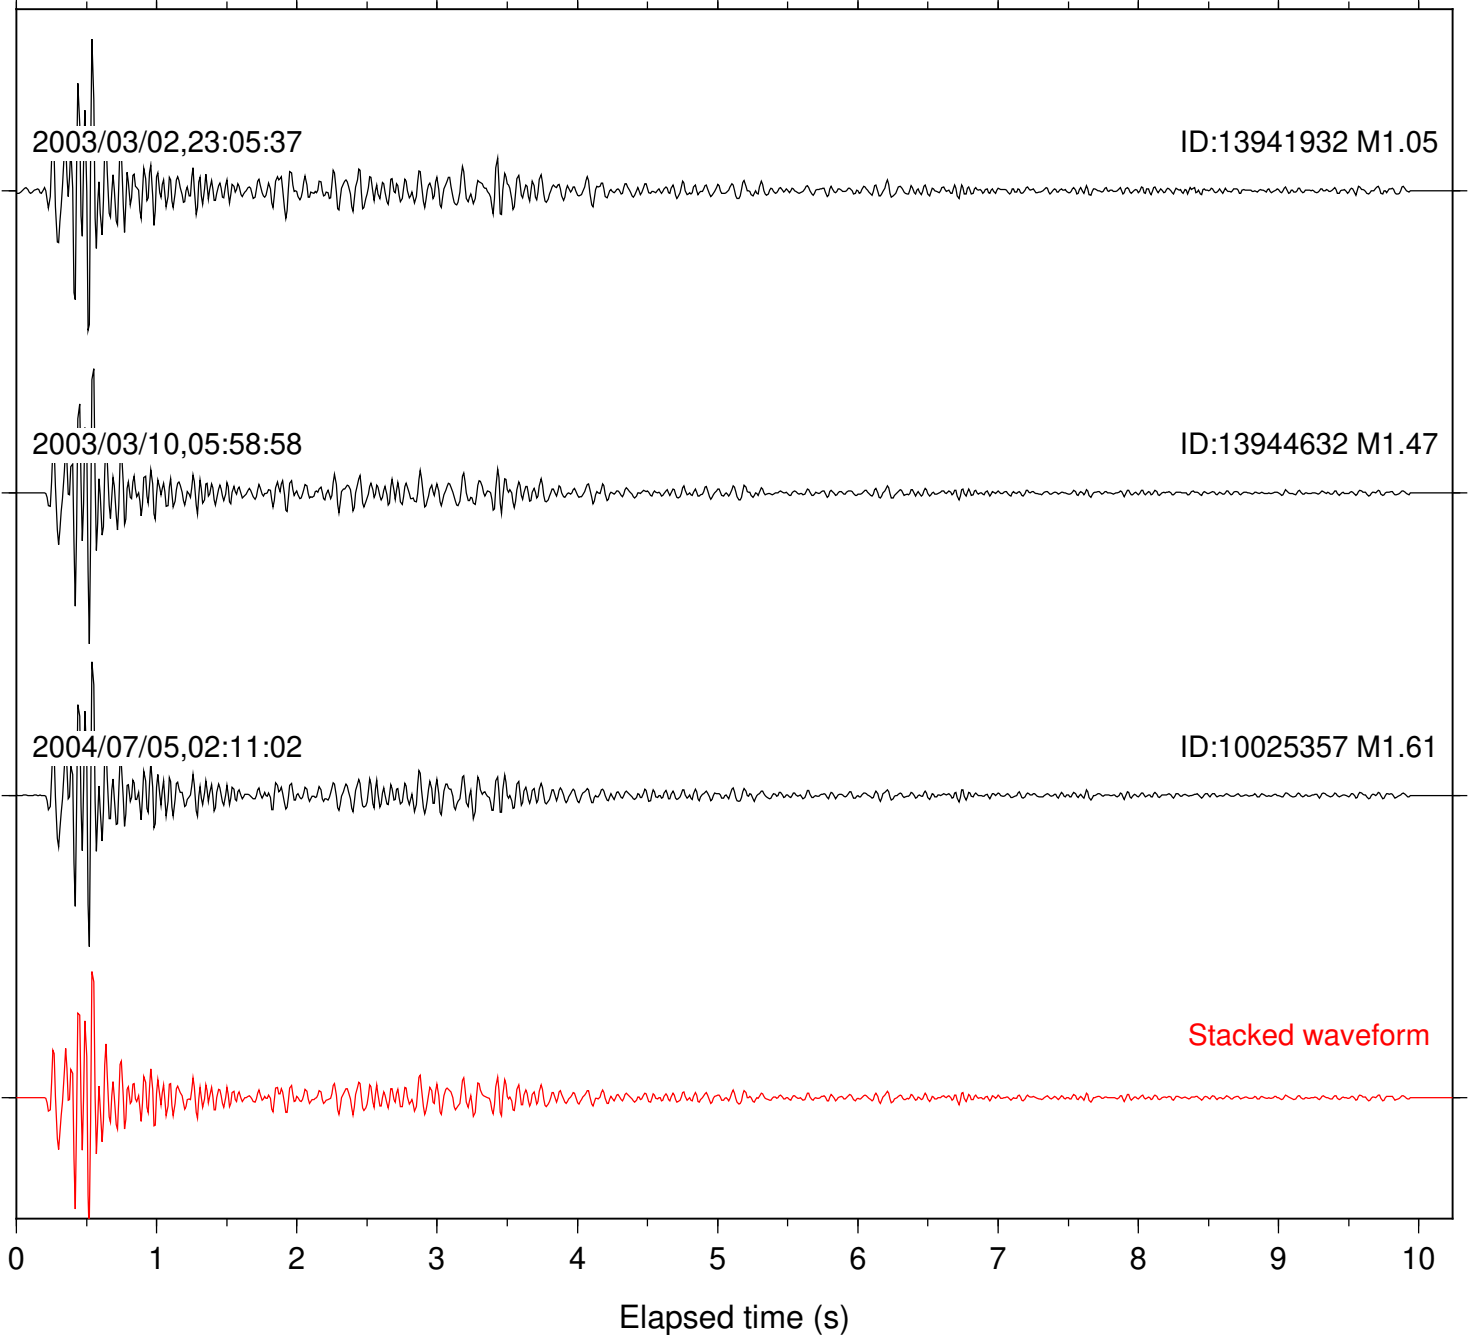

Station: AGA Com: HHZ

Focal depth: 10.23 km

Station: BZN Com: HHZ

Focal depth: 10.23 km

Station: CRY Com: HHZ

Focal depth: 10.29 km

Station: FRD Com: HHZ

Focal depth: 10.23 km

Station: KNW Com: HHZ

Focal depth: 10.29 km

Station: LVA2 Com: HHZ

Focal depth: 10.29 km

Station: PFO Com: HHZ

Focal depth: 10.23 km

Station: RDM Com: HHZ

Focal depth: 10.23 km

Station: SND Com: HHZ

Focal depth: 10.31 km

Station: YAQ Com: HHZ

Focal depth: 10.29 km