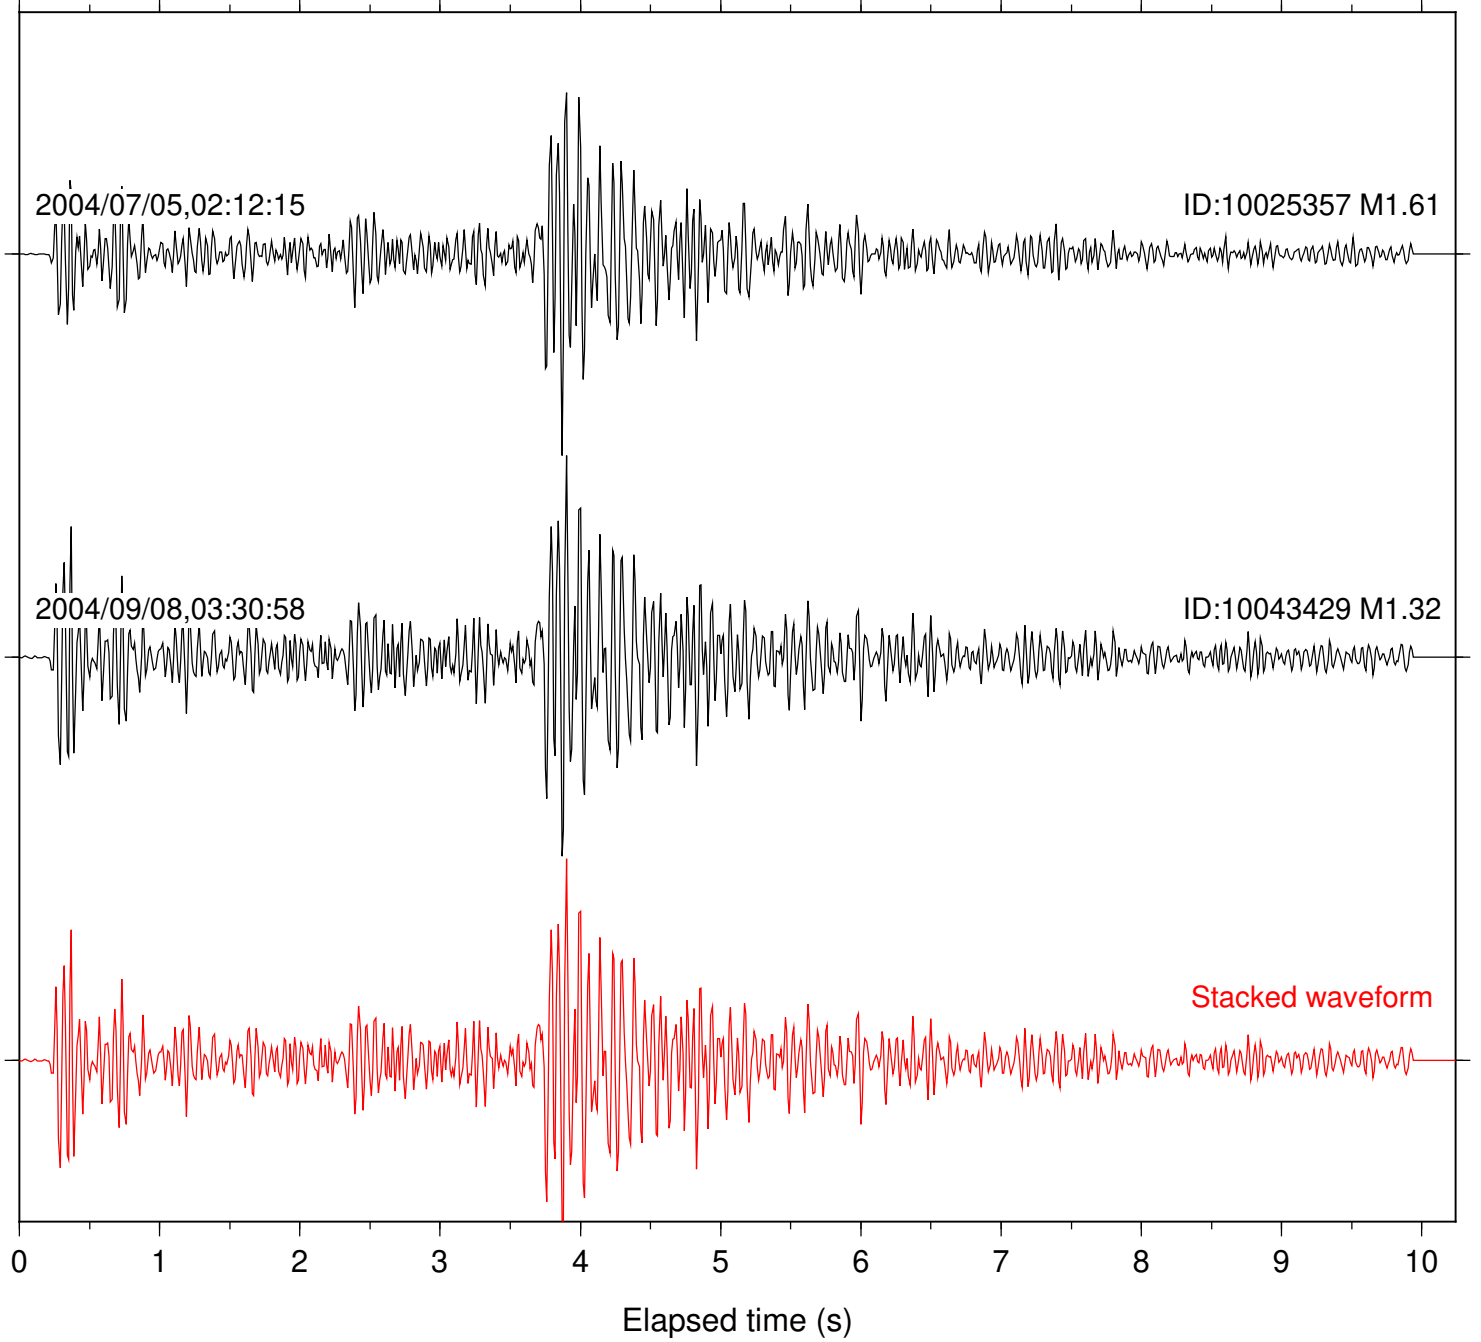

Station: AGA Com: HHZ

Focal depth: 10.23 km

Station: BZN Com: HHZ

Focal depth: 10.23 km

Station: CRY Com: HHZ

Focal depth: 10.29 km

Station: FRD Com: HHZ

Focal depth: 10.23 km

Station: KNW Com: HHZ

Focal depth: 10.29 km

Station: LVA2 Com: HHZ

Focal depth: 10.29 km

Station: PFO Com: HHZ

Focal depth: 10.23 km

Station: RDM Com: HHZ

Focal depth: 10.23 km

Station: SND Com: HHZ

Focal depth: 10.31 km

Station: YAQ Com: HHZ

Focal depth: 10.29 km