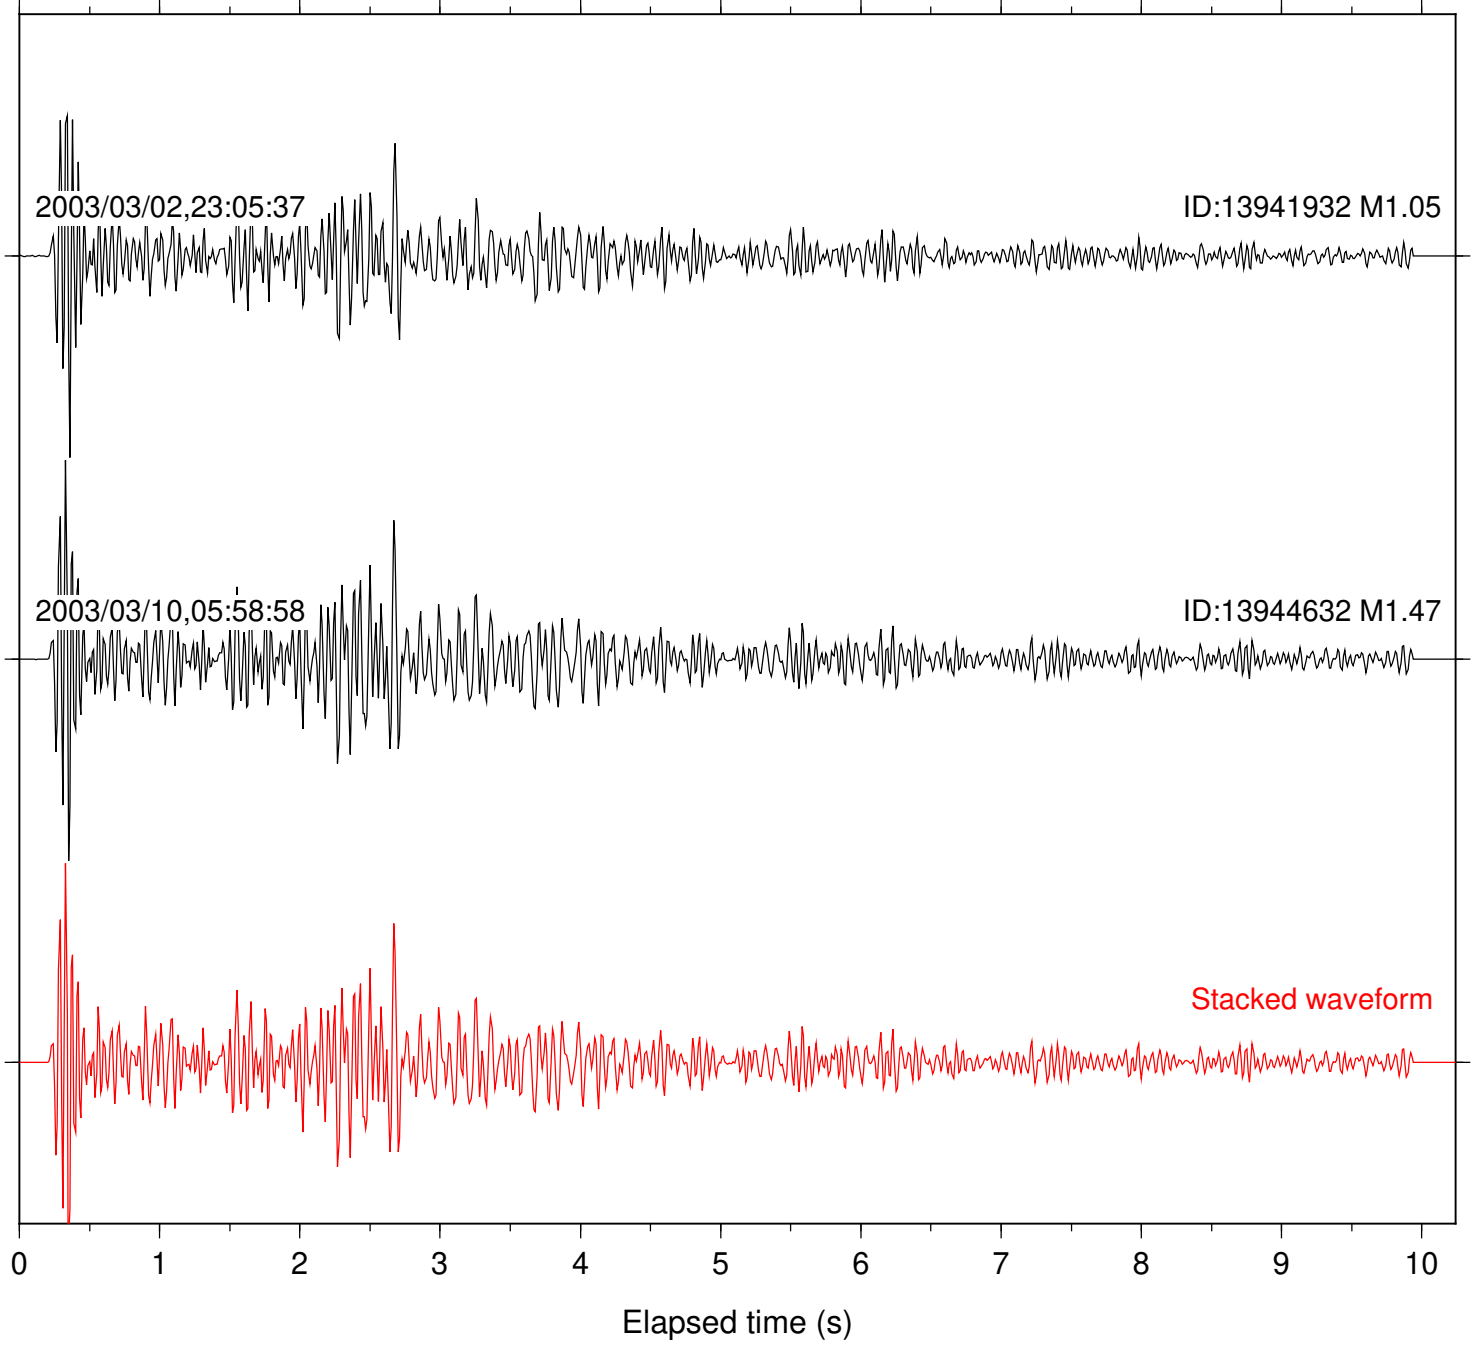

Station: AGA Com: HHZ

Focal depth: 10.23 km

Station: BZN Com: HHZ

Focal depth: 10.23 km

Station: CRY Com: HHZ

Focal depth: 10.29 km

Station: FRD Com: HHZ

Focal depth: 10.23 km

Station: KNW Com: HHZ

Focal depth: 10.29 km

Station: LVA2 Com: HHZ

Focal depth: 10.29 km

Station: PFO Com: HHZ

Focal depth: 10.23 km

Station: RDM Com: HHZ

Focal depth: 10.23 km

Station: SND Com: HHZ

Focal depth: 10.31 km

Station: YAQ Com: HHZ

Focal depth: 10.29 km