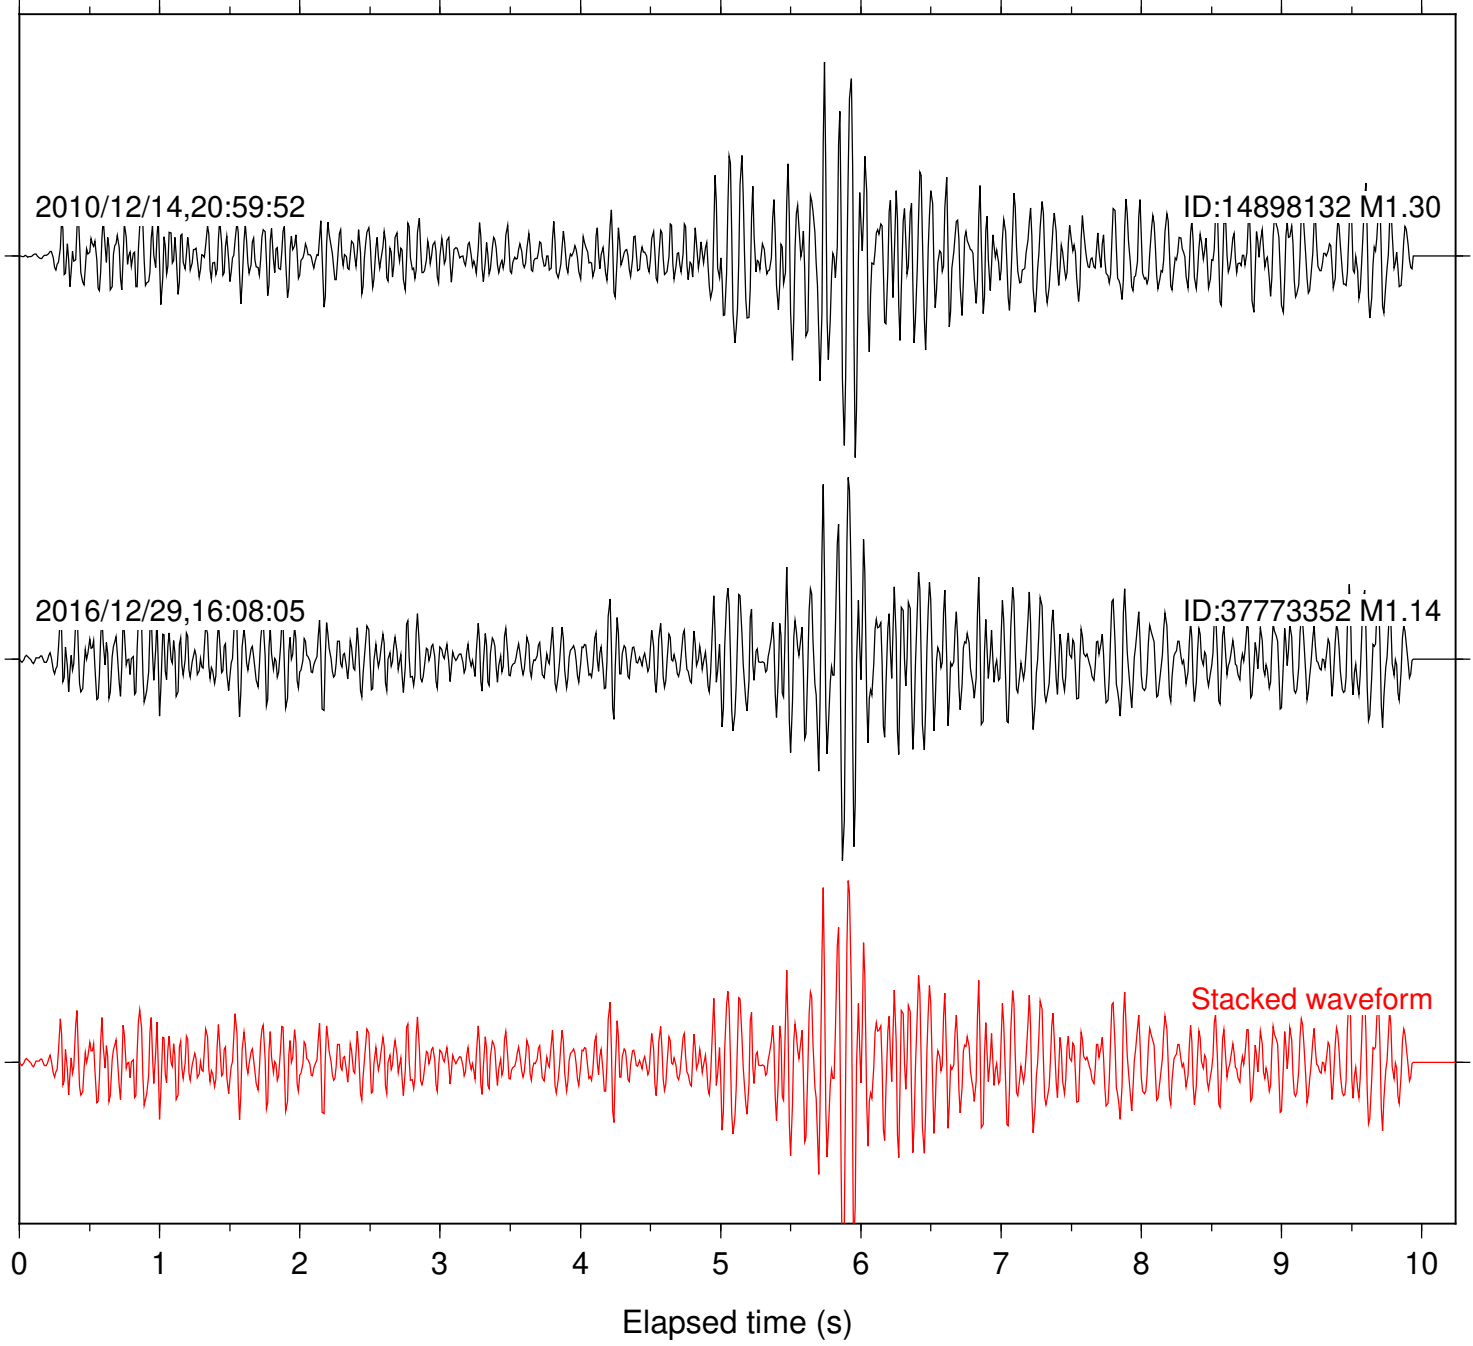

Station: B082 Com: EHZ

Focal depth: 15.77 km

Station: B084 Com: EHZ

Focal depth: 15.77 km

Station: B087 Com: EHZ

Focal depth: 15.77 km

Station: B946 Com: EHZ

Focal depth: 15.77 km

Station: BAC Com: EHZ

Focal depth: 15.77 km

Station: DGR Com: HHZ

Focal depth: 15.77 km

Station: FRD Com: HHZ

Focal depth: 15.77 km