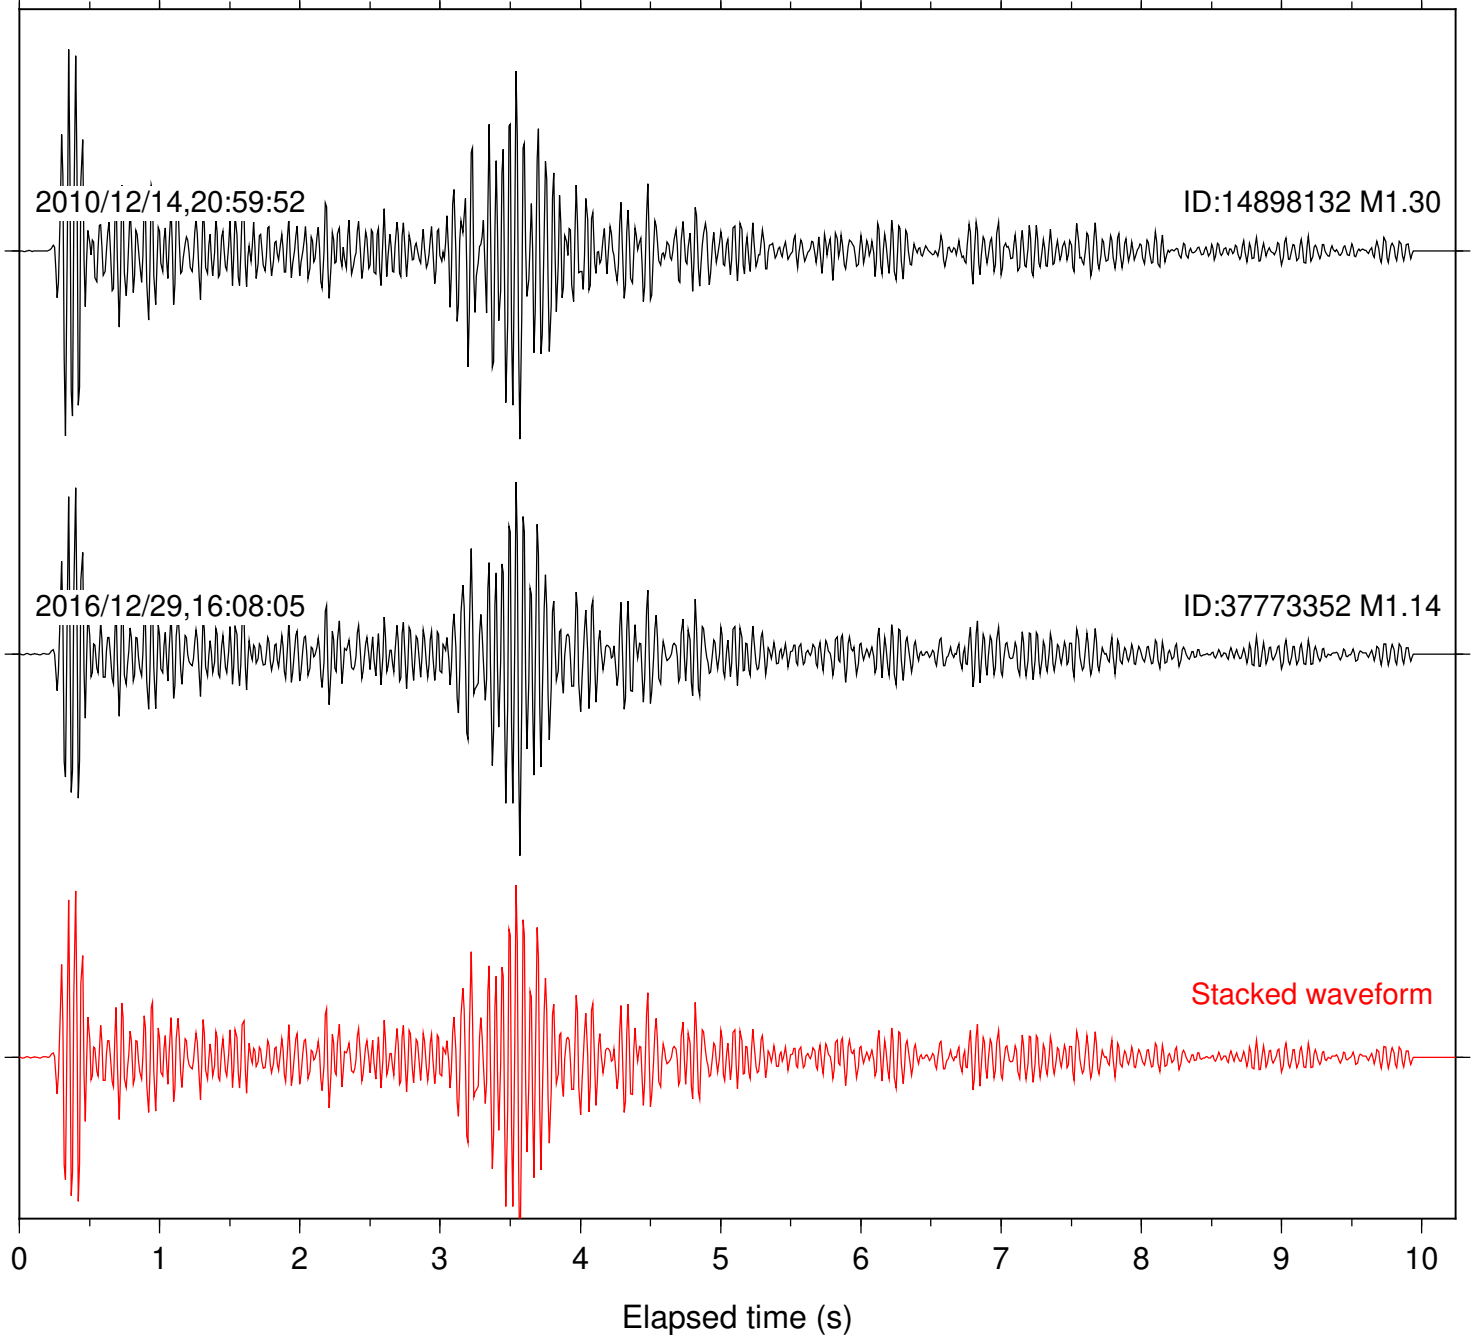

Station: B082 Com: EHZ

Focal depth: 15.77 km

Station: B084 Com: EHZ

Focal depth: 15.77 km

Station: B087 Com: EHZ

Focal depth: 15.77 km

Station: B946 Com: EHZ

Focal depth: 15.77 km

Station: BAC Com: EHZ

Focal depth: 15.77 km

Station: DGR Com: HHZ

Focal depth: 15.77 km

Station: FRD Com: HHZ

Focal depth: 15.77 km