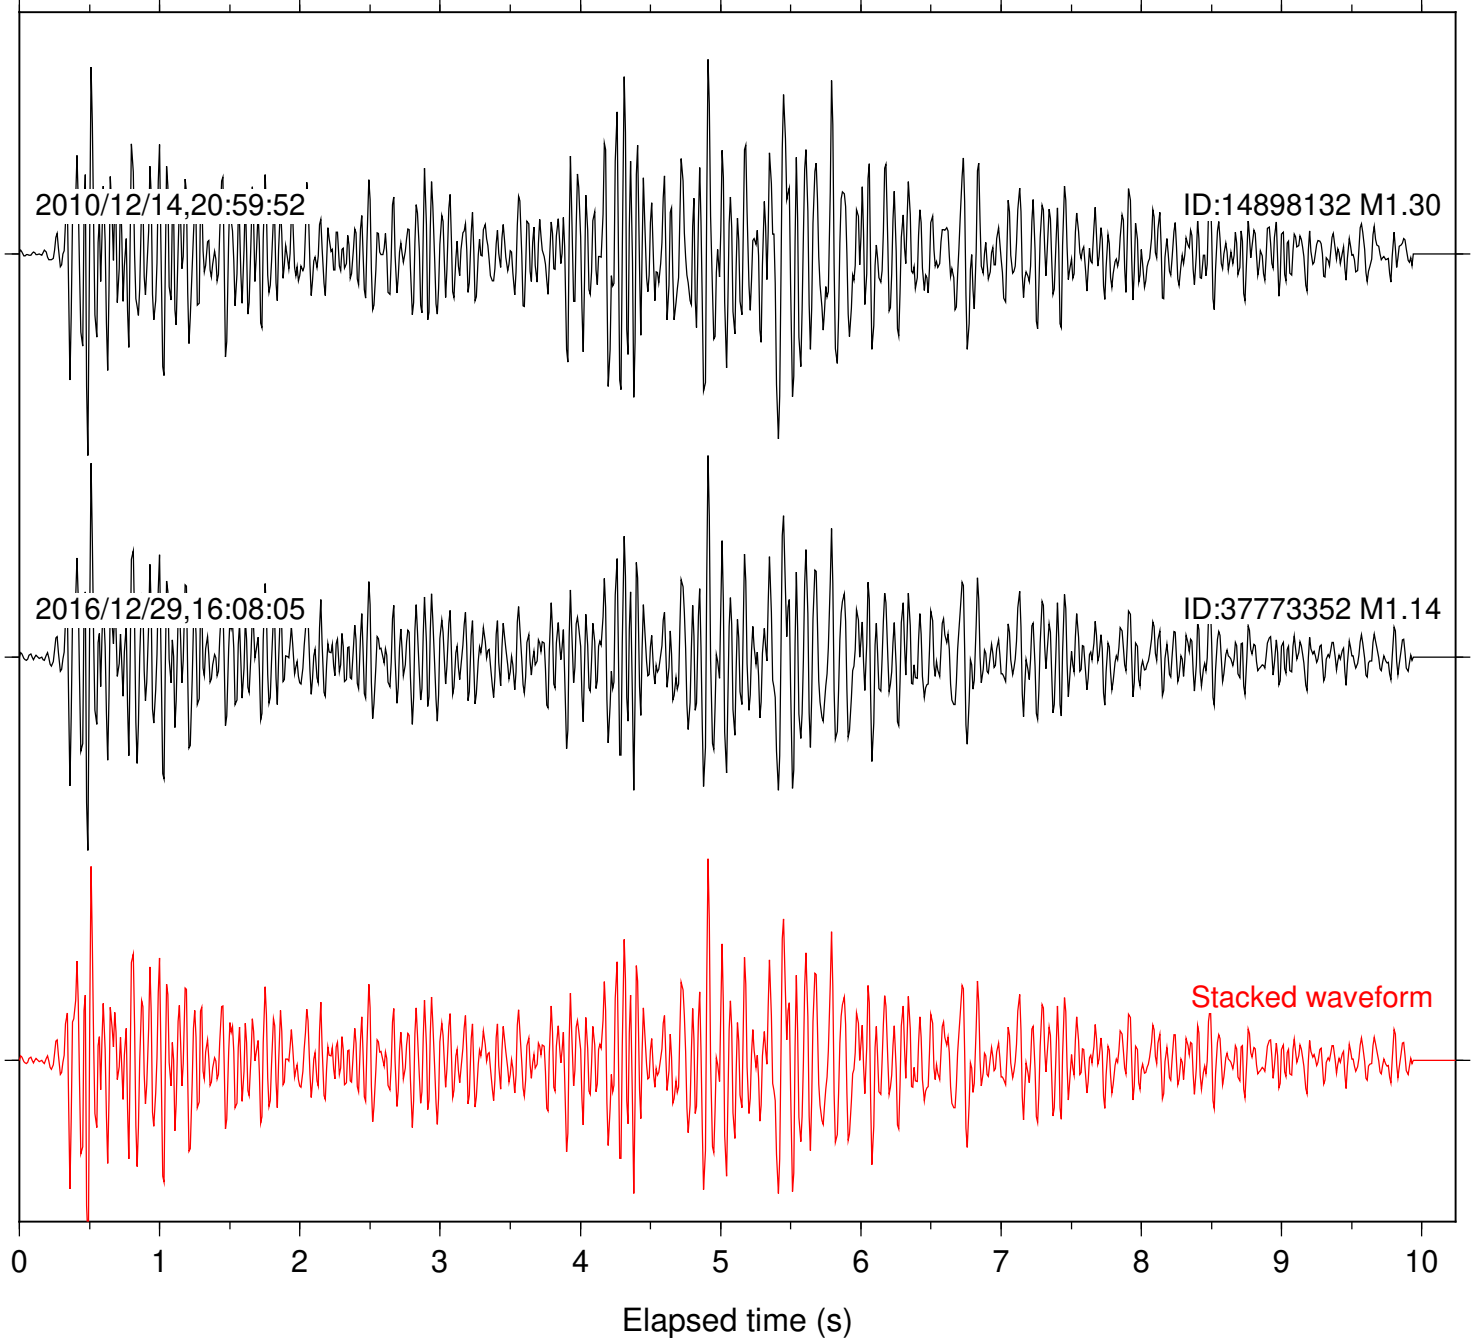

Station: B082 Com: EHZ

Focal depth: 15.77 km

Station: B084 Com: EHZ

Focal depth: 15.77 km

Station: B087 Com: EHZ

Focal depth: 15.77 km

Station: B946 Com: EHZ

Focal depth: 15.77 km

Station: BAC Com: EHZ

Focal depth: 15.77 km

Station: DGR Com: HHZ

Focal depth: 15.77 km

Station: FRD Com: HHZ

Focal depth: 15.77 km