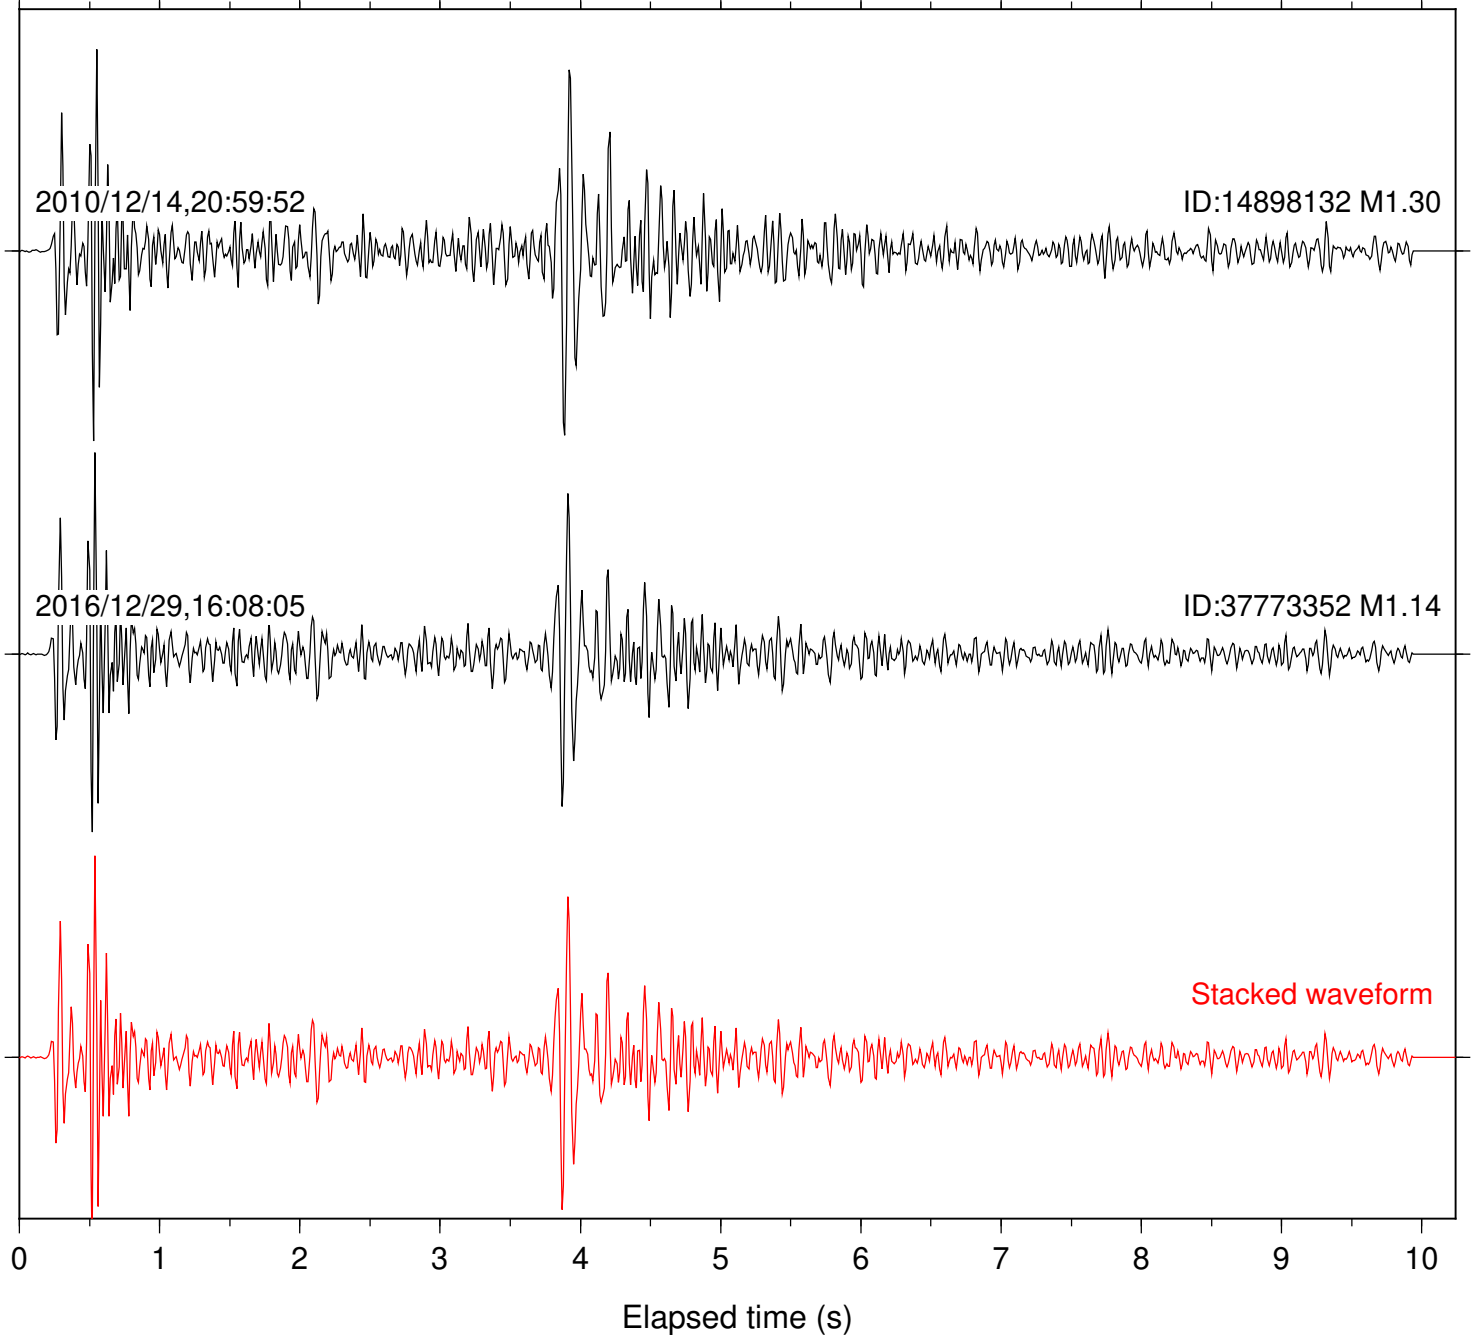

Station: B082 Com: EHZ

Focal depth: 15.77 km

Station: B084 Com: EHZ

Focal depth: 15.77 km

Station: B087 Com: EHZ

Focal depth: 15.77 km

Station: B946 Com: EHZ

Focal depth: 15.77 km

Station: BAC Com: EHZ

Focal depth: 15.77 km

Station: DGR Com: HHZ

Focal depth: 15.77 km

Station: FRD Com: HHZ

Focal depth: 15.77 km