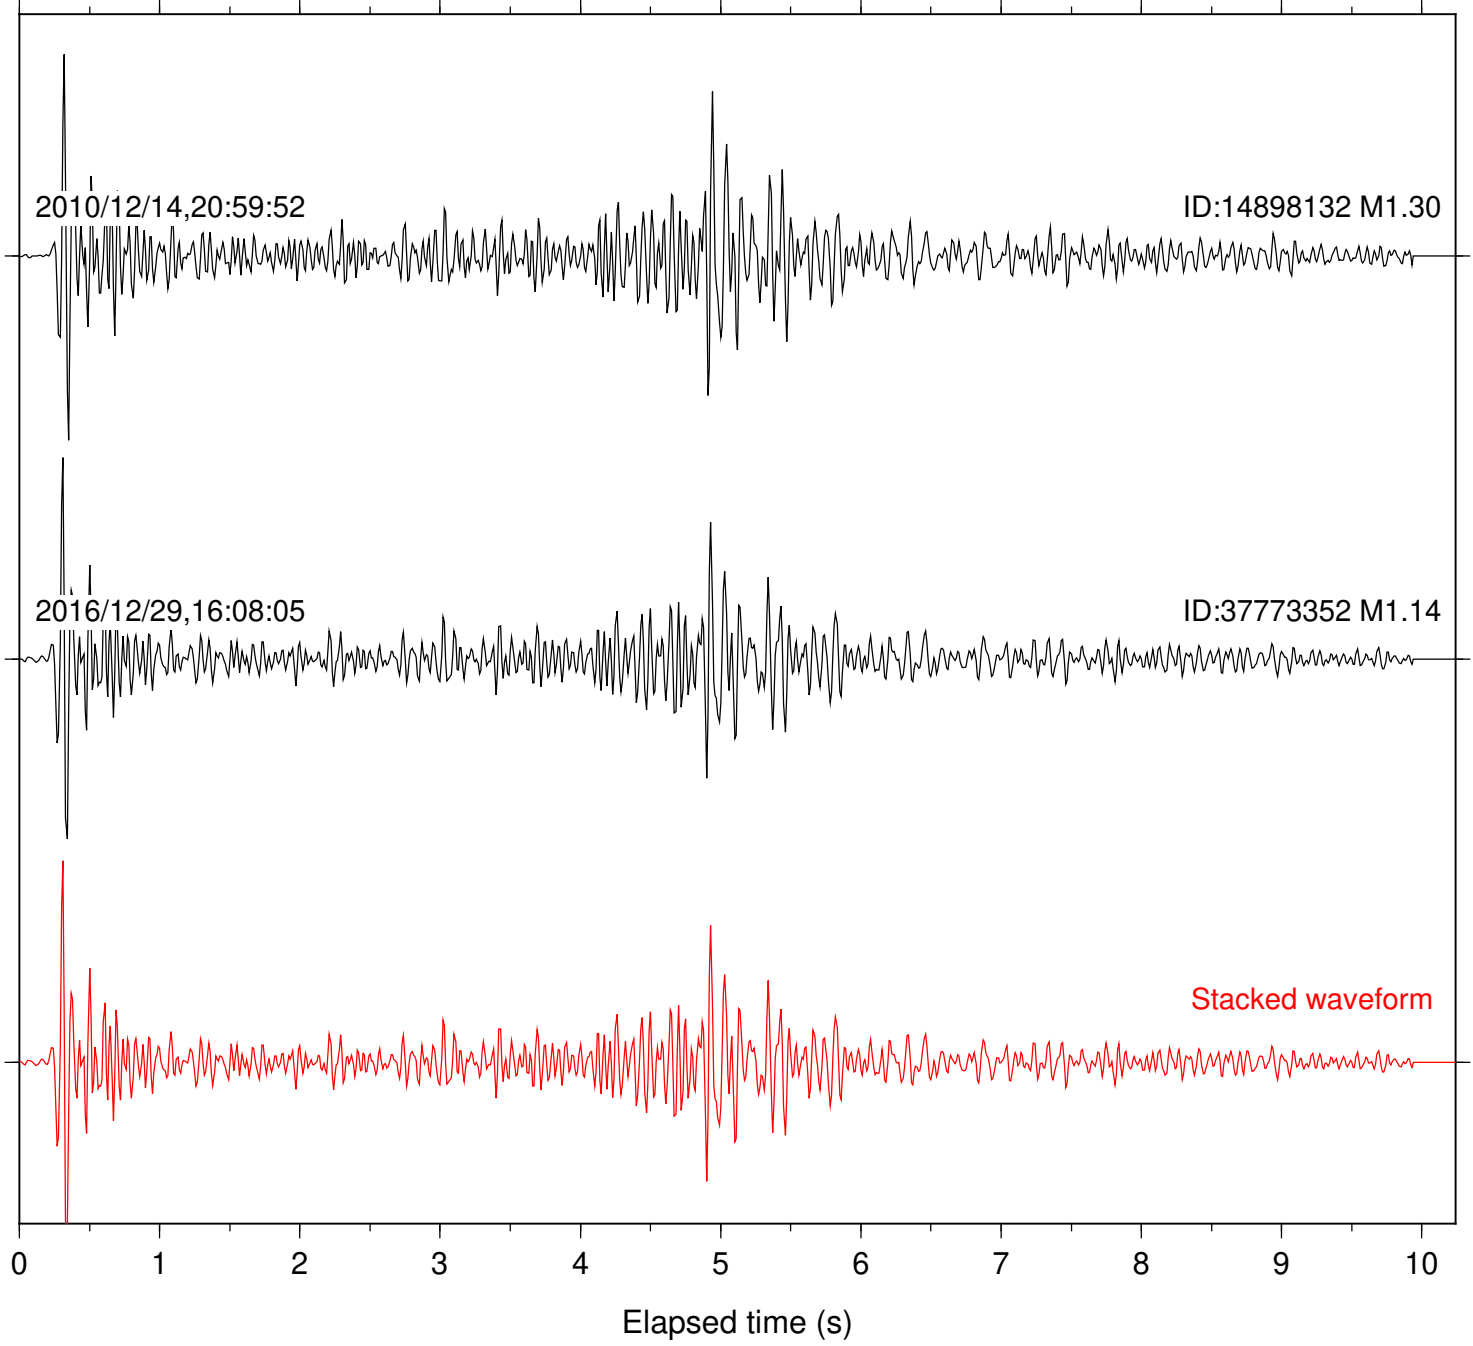

Station: B082 Com: EHZ

Focal depth: 15.77 km

Station: B084 Com: EHZ

Focal depth: 15.77 km

Station: B087 Com: EHZ

Focal depth: 15.77 km

Station: B946 Com: EHZ

Focal depth: 15.77 km

Station: BAC Com: EHZ

Focal depth: 15.77 km

Station: DGR Com: HHZ

Focal depth: 15.77 km

Station: FRD Com: HHZ

Focal depth: 15.77 km