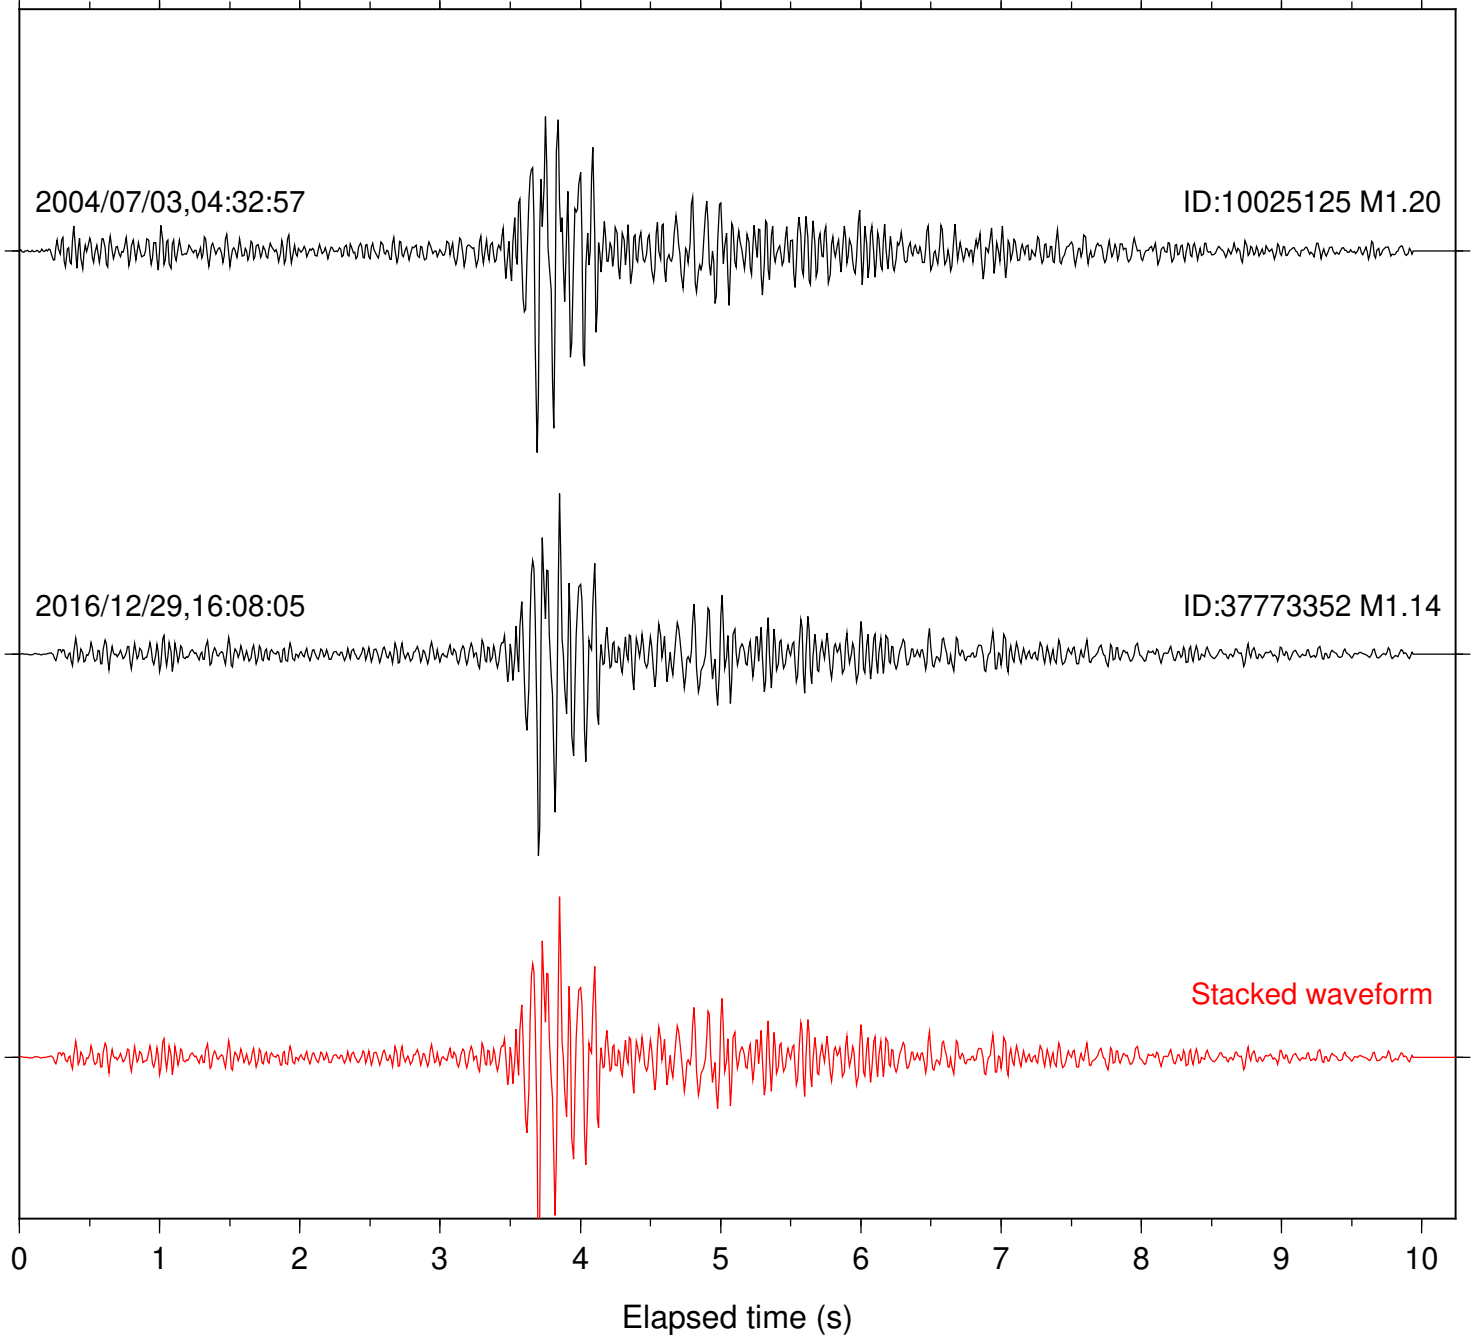

Station: B082 Com: EHZ

Focal depth: 15.77 km

Station: B084 Com: EHZ

Focal depth: 15.77 km

Station: B087 Com: EHZ

Focal depth: 15.77 km

Station: B946 Com: EHZ

Focal depth: 15.77 km

Station: BAC Com: EHZ

Focal depth: 15.77 km

Station: DGR Com: HHZ

Focal depth: 15.77 km

Station: FRD Com: HHZ

Focal depth: 15.77 km