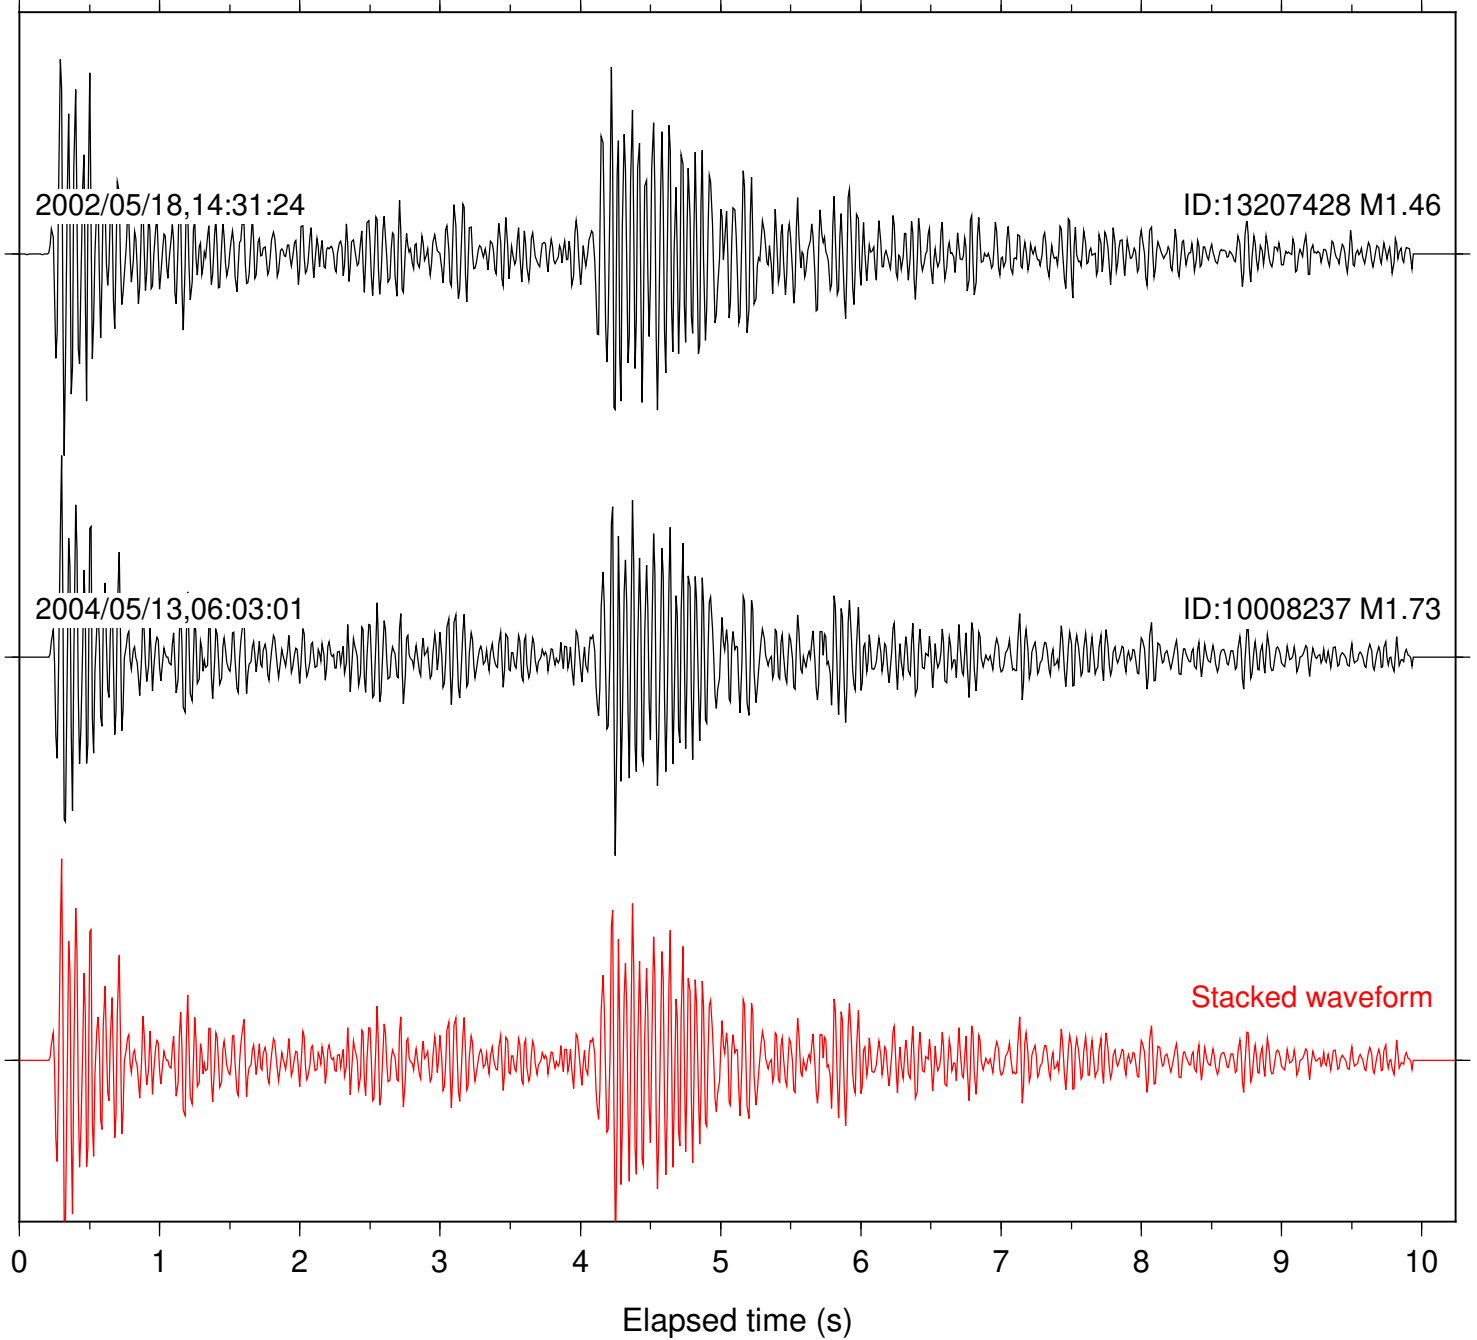

Station: AGA Com: HHZ

Focal depth: 15.40 km

Station: FRD Com: HHZ

Focal depth: 15.40 km

Station: PFO Com: HHZ

Focal depth: 15.40 km