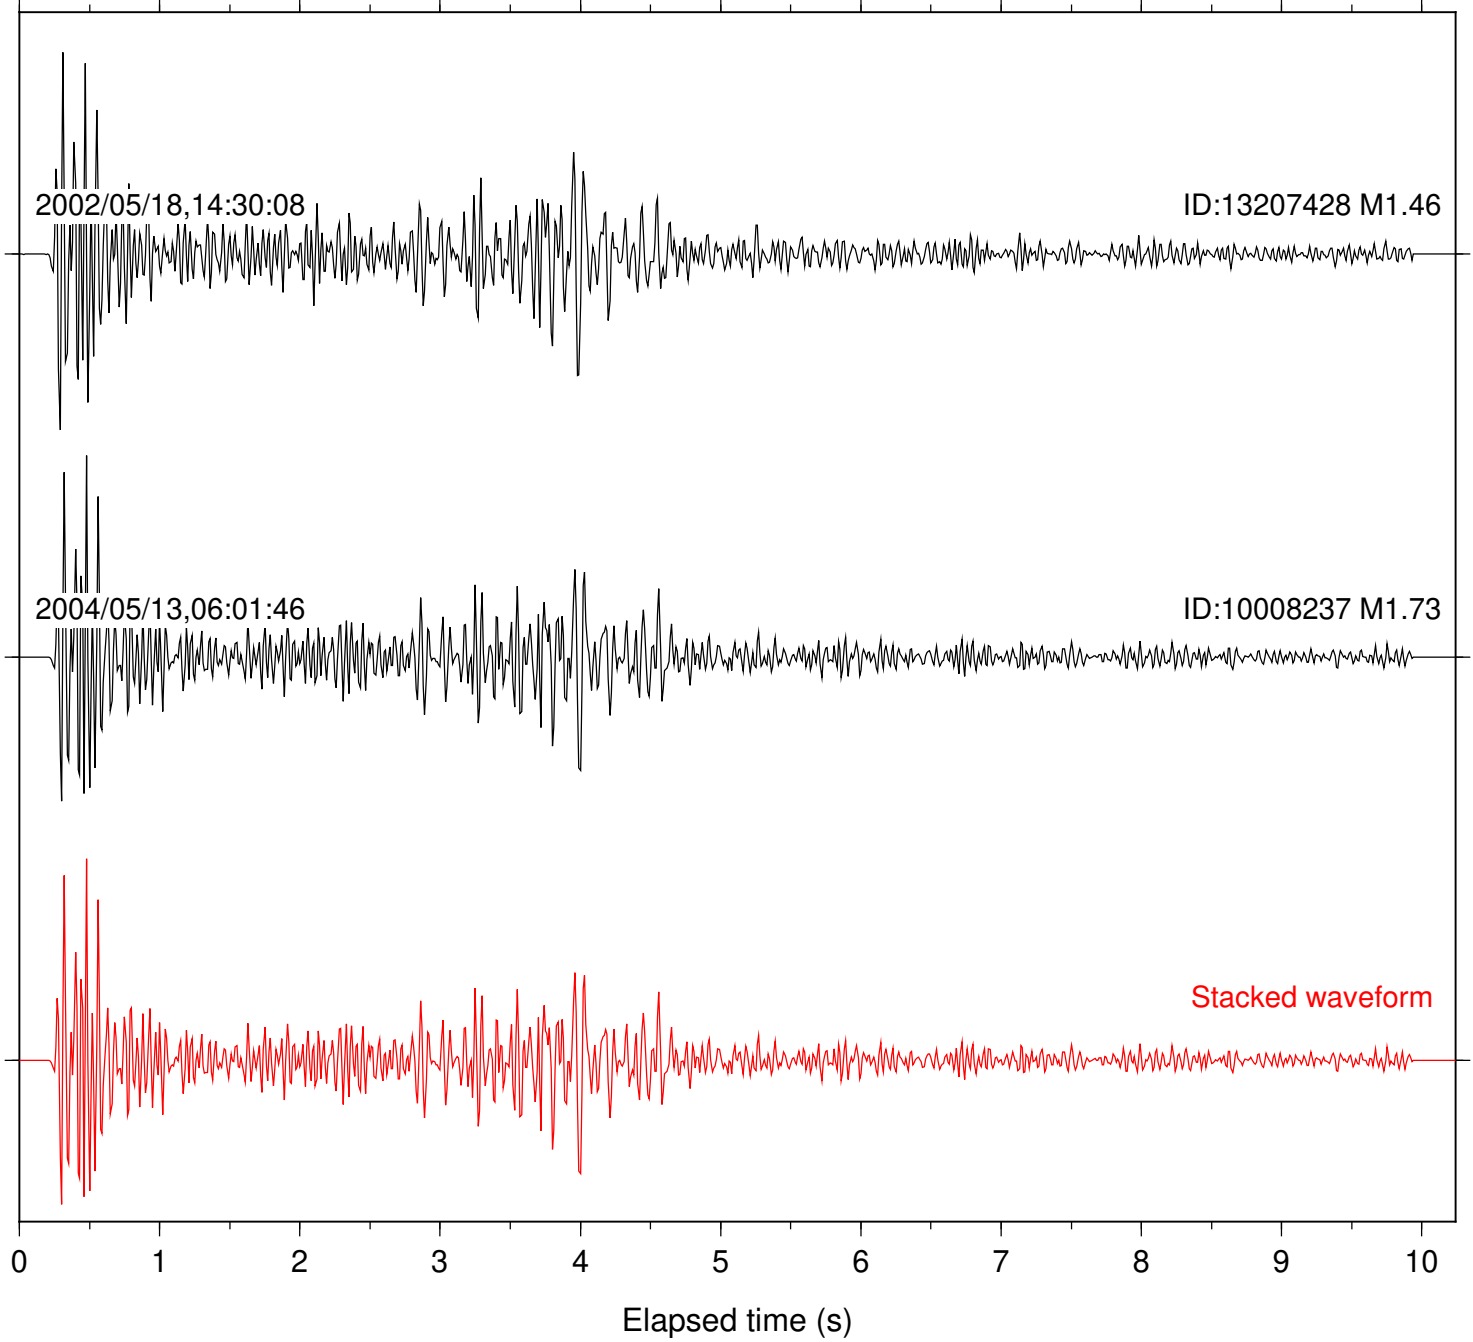

Station: AGA Com: HHZ

Focal depth: 15.40 km

Station: FRD Com: HHZ

Focal depth: 15.40 km

Station: PFO Com: HHZ

Focal depth: 15.40 km