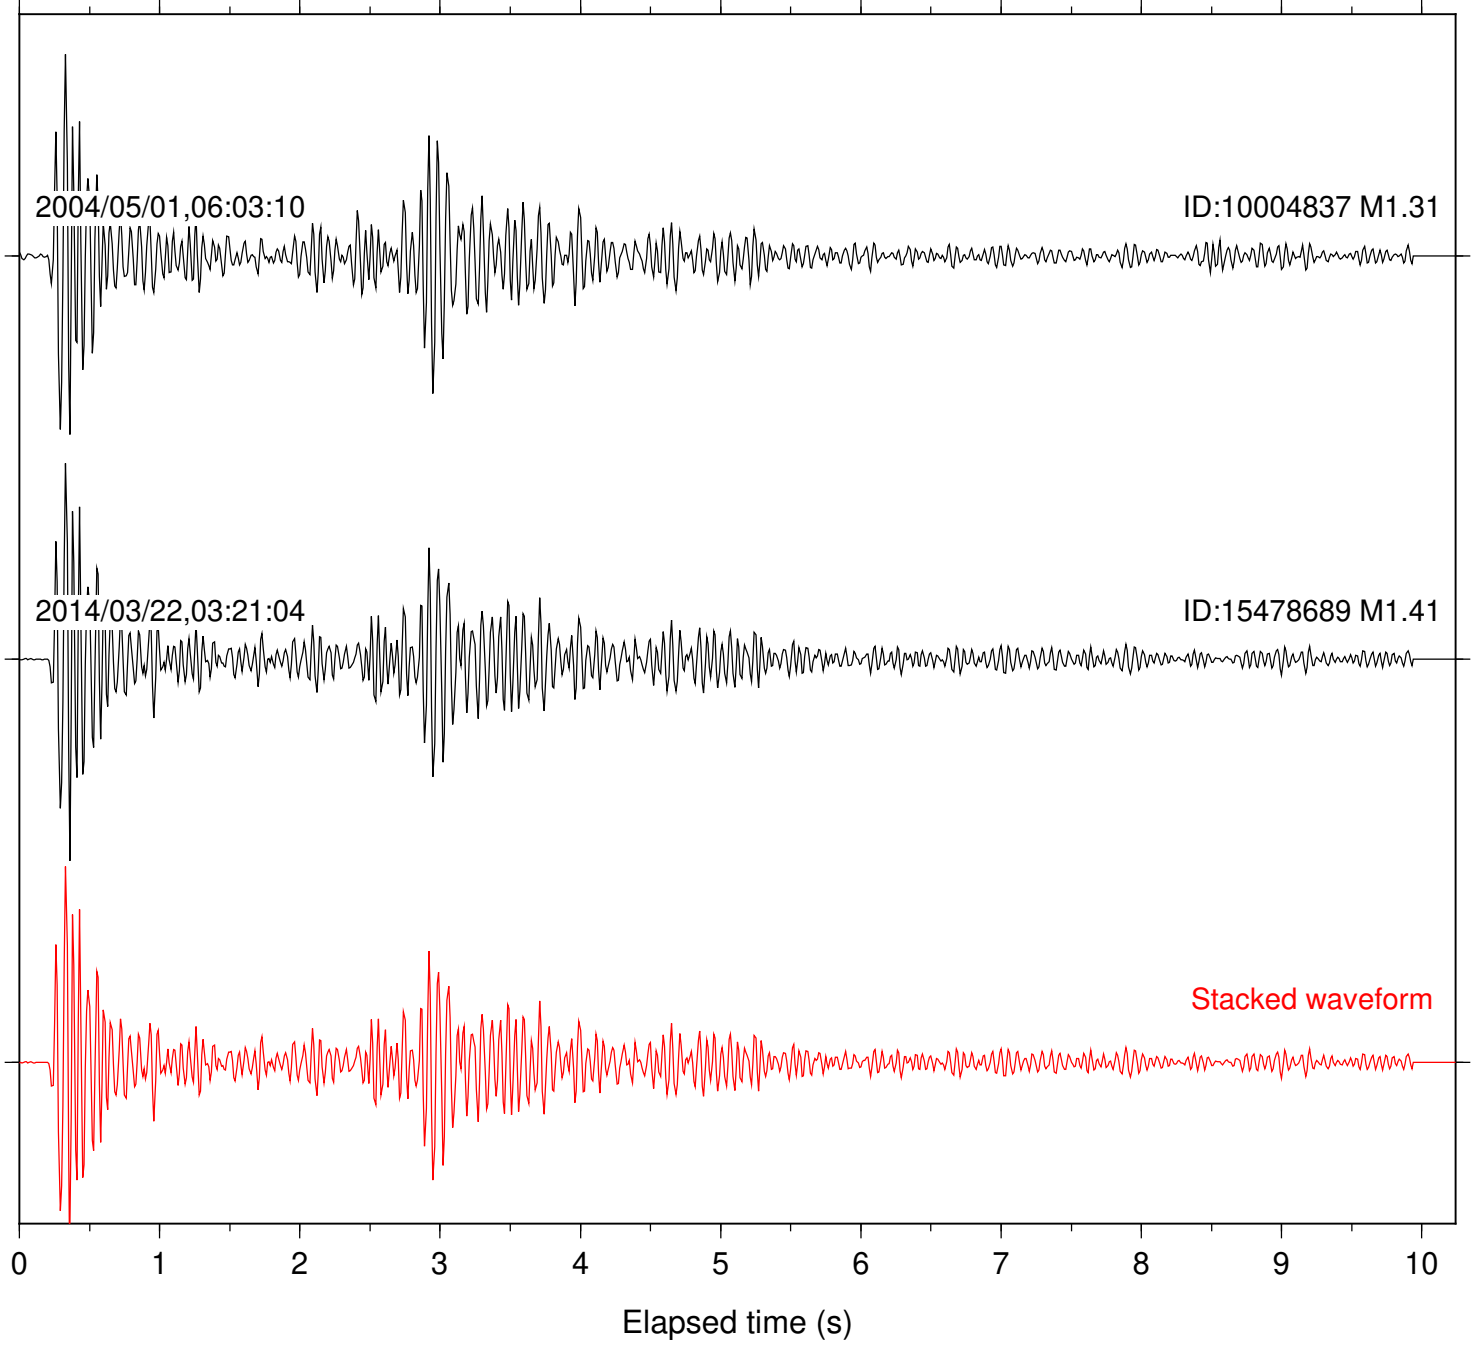

Station: CRY Com: HHZ

Focal depth: 13.34 km

Station: FRD Com: HHZ

Focal depth: 13.34 km

Station: PFO Com: HHZ

Focal depth: 13.34 km

Station: PLM Com: HHZ

Focal depth: 13.34 km

Station: RDM Com: HHZ

Focal depth: 13.34 km