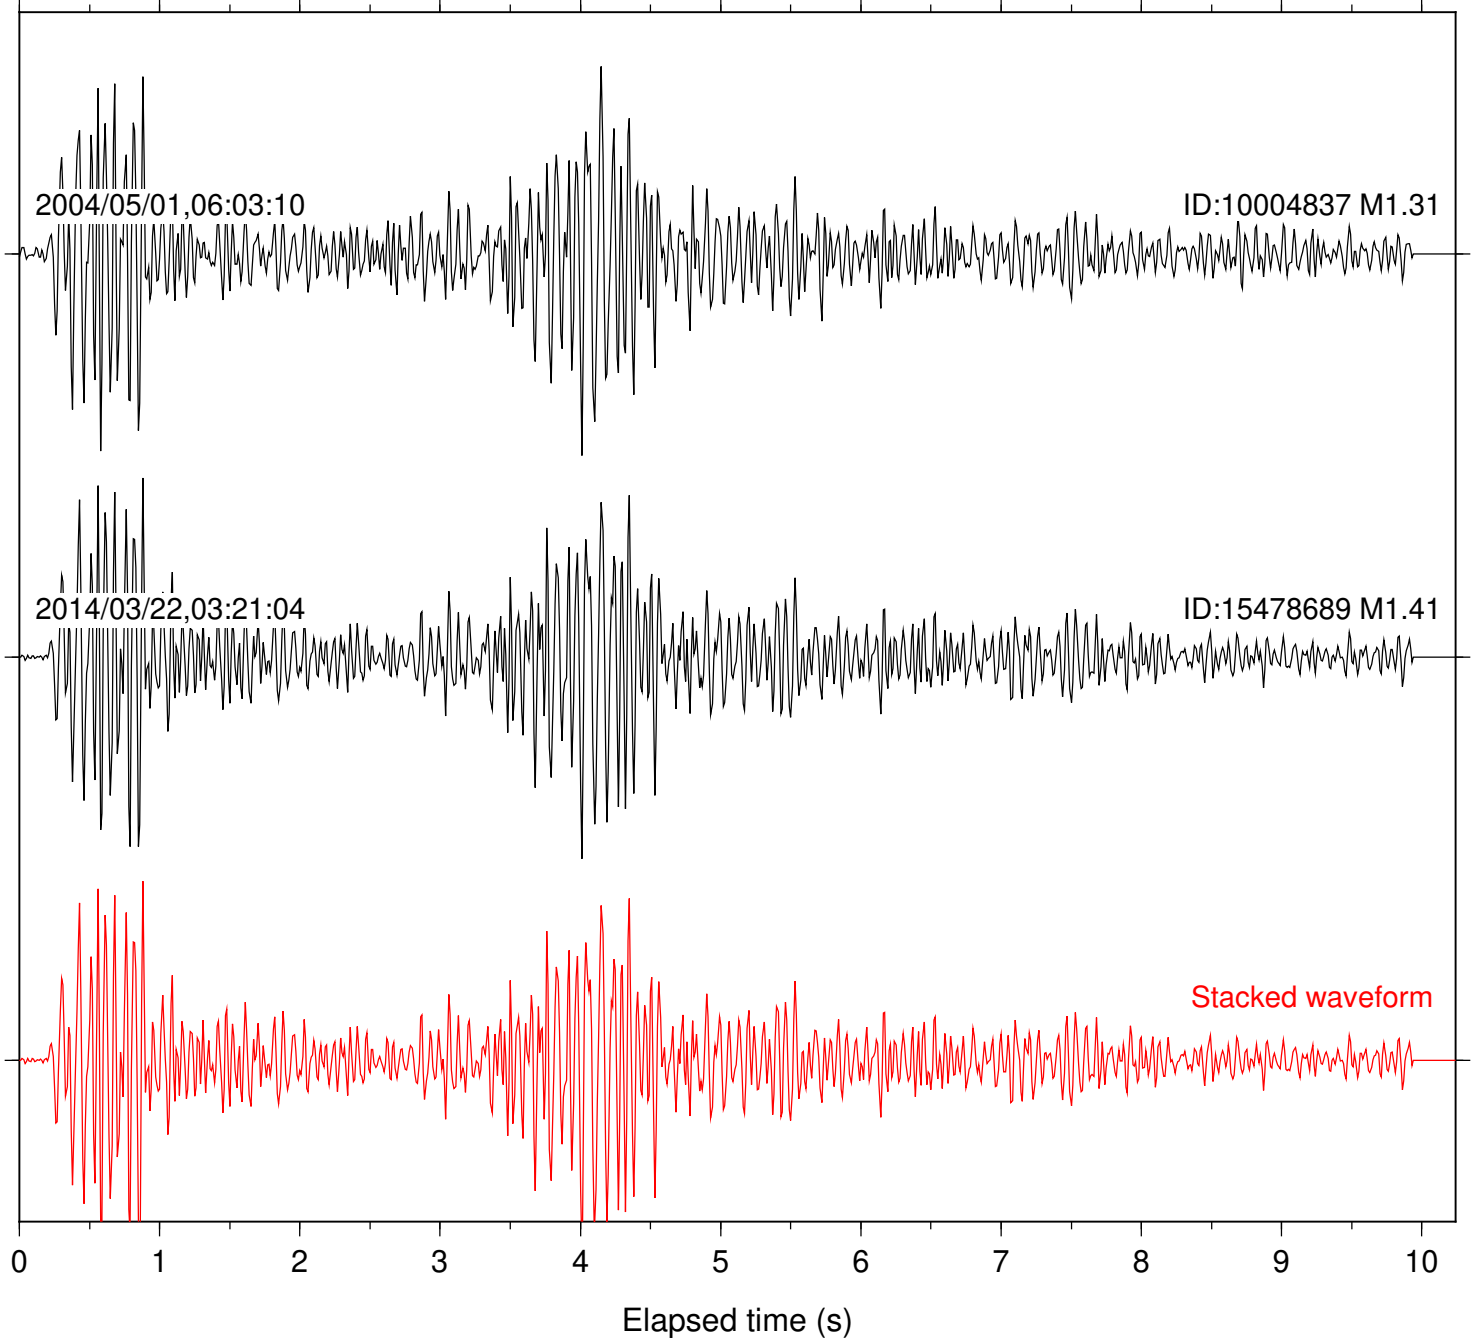

Station: CRY Com: HHZ

Focal depth: 13.34 km

Station: FRD Com: HHZ

Focal depth: 13.34 km

Station: PFO Com: HHZ

Focal depth: 13.34 km

Station: PLM Com: HHZ

Focal depth: 13.34 km

Station: RDM Com: HHZ

Focal depth: 13.34 km