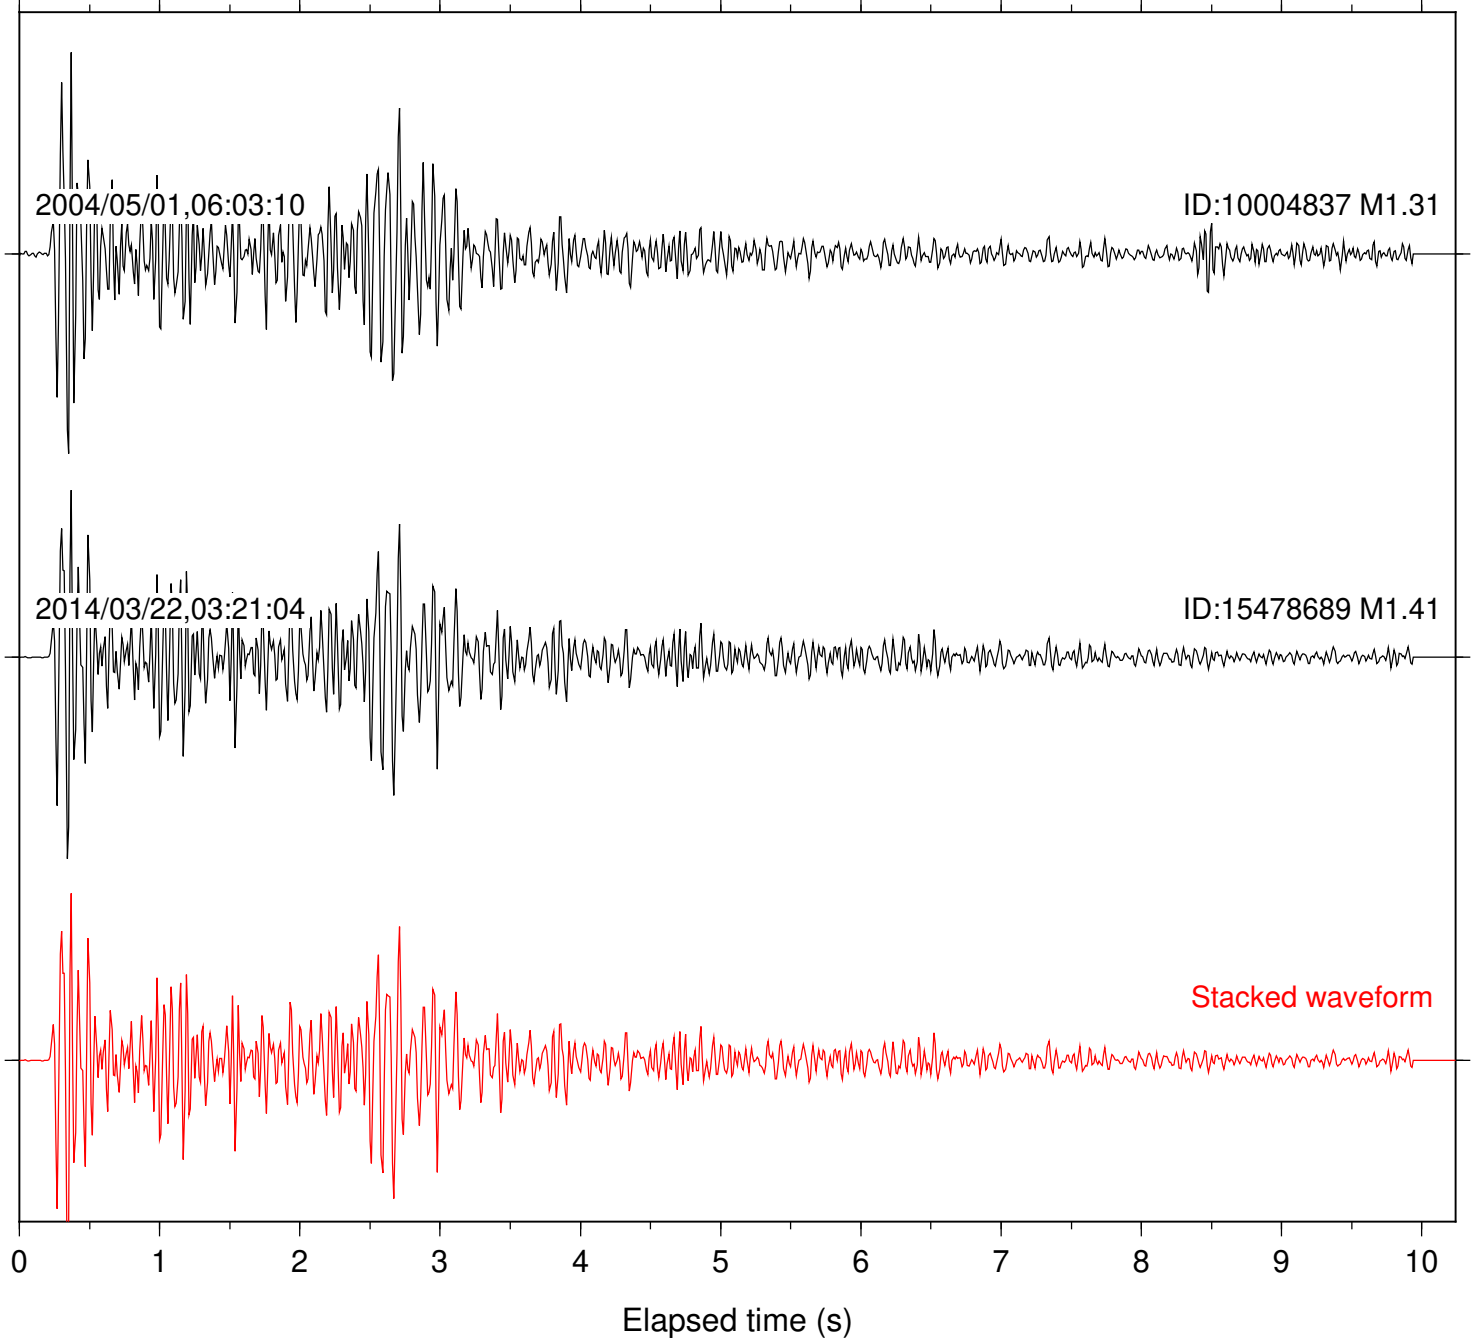

Station: CRY Com: HHZ

Focal depth: 13.34 km

Station: FRD Com: HHZ

Focal depth: 13.34 km

Station: PFO Com: HHZ

Focal depth: 13.34 km

Station: PLM Com: HHZ

Focal depth: 13.34 km

Station: RDM Com: HHZ

Focal depth: 13.34 km