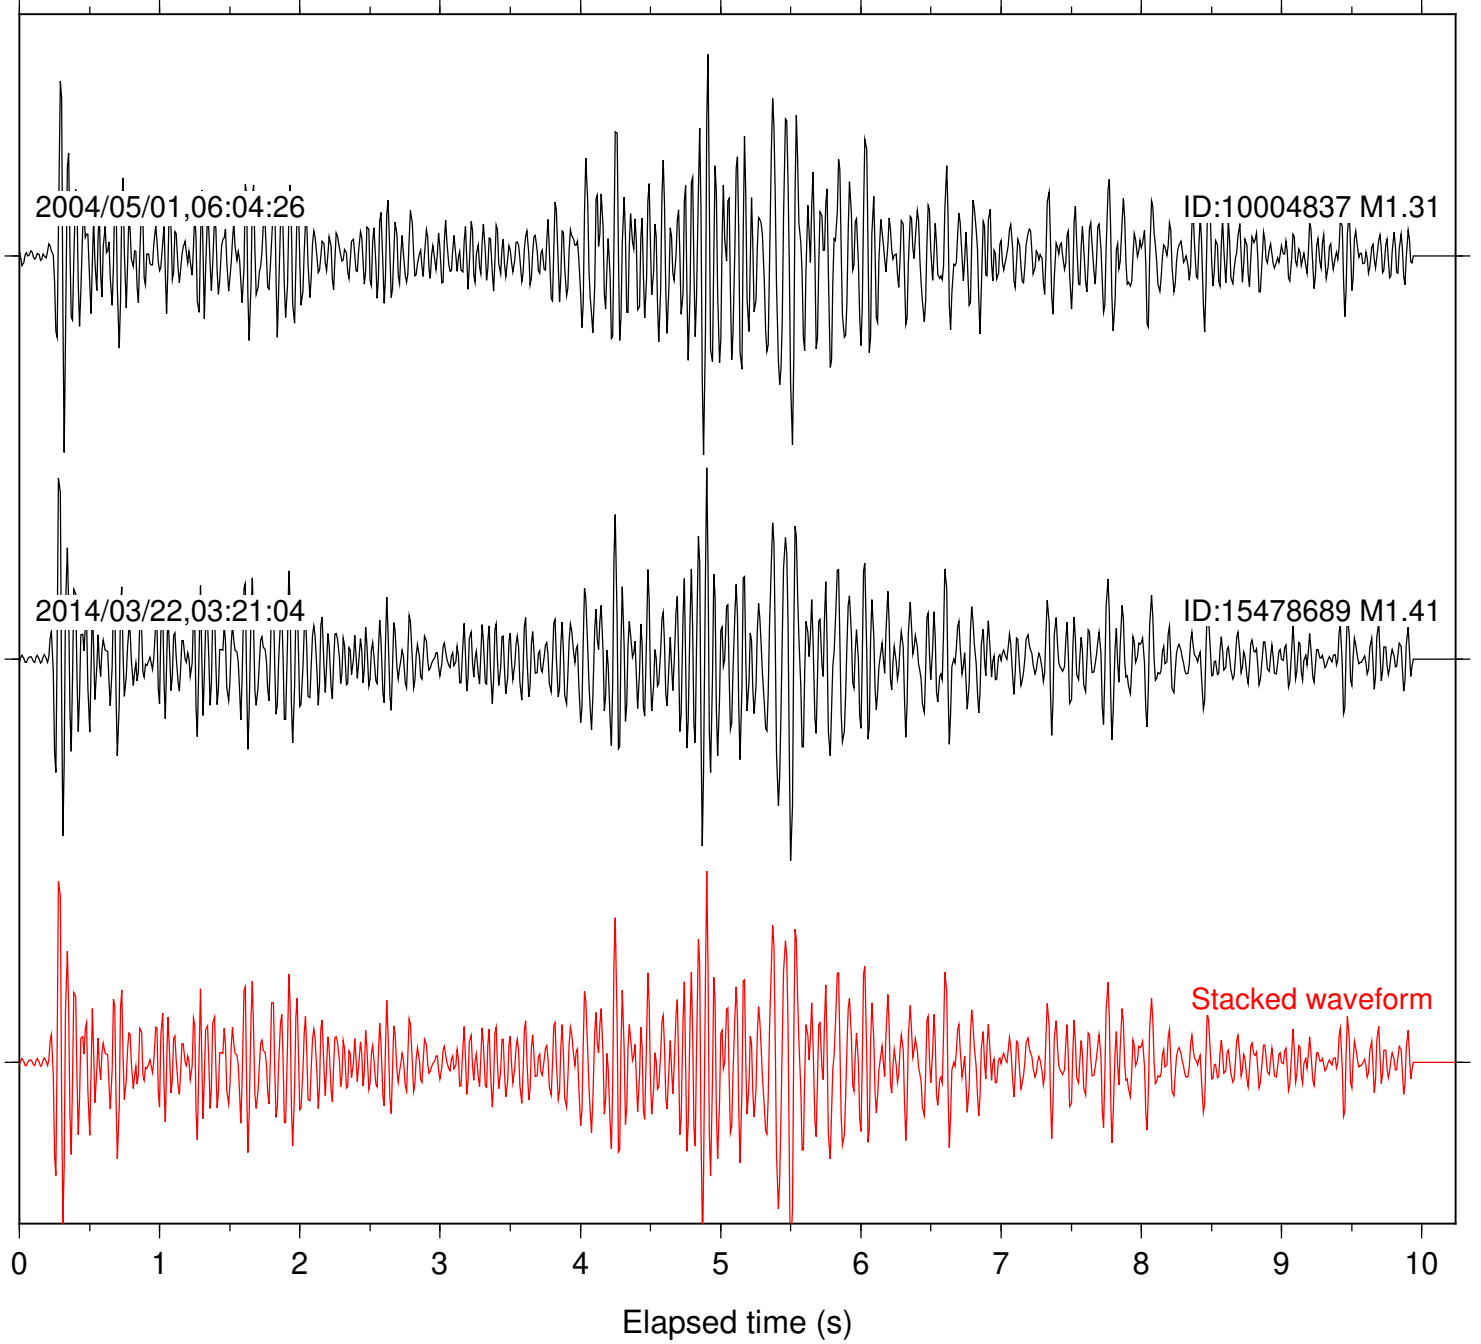

Station: CRY Com: HHZ

Focal depth: 13.34 km

Station: FRD Com: HHZ

Focal depth: 13.34 km

Station: PFO Com: HHZ

Focal depth: 13.34 km

Station: PLM Com: HHZ

Focal depth: 13.34 km

Station: RDM Com: HHZ

Focal depth: 13.34 km