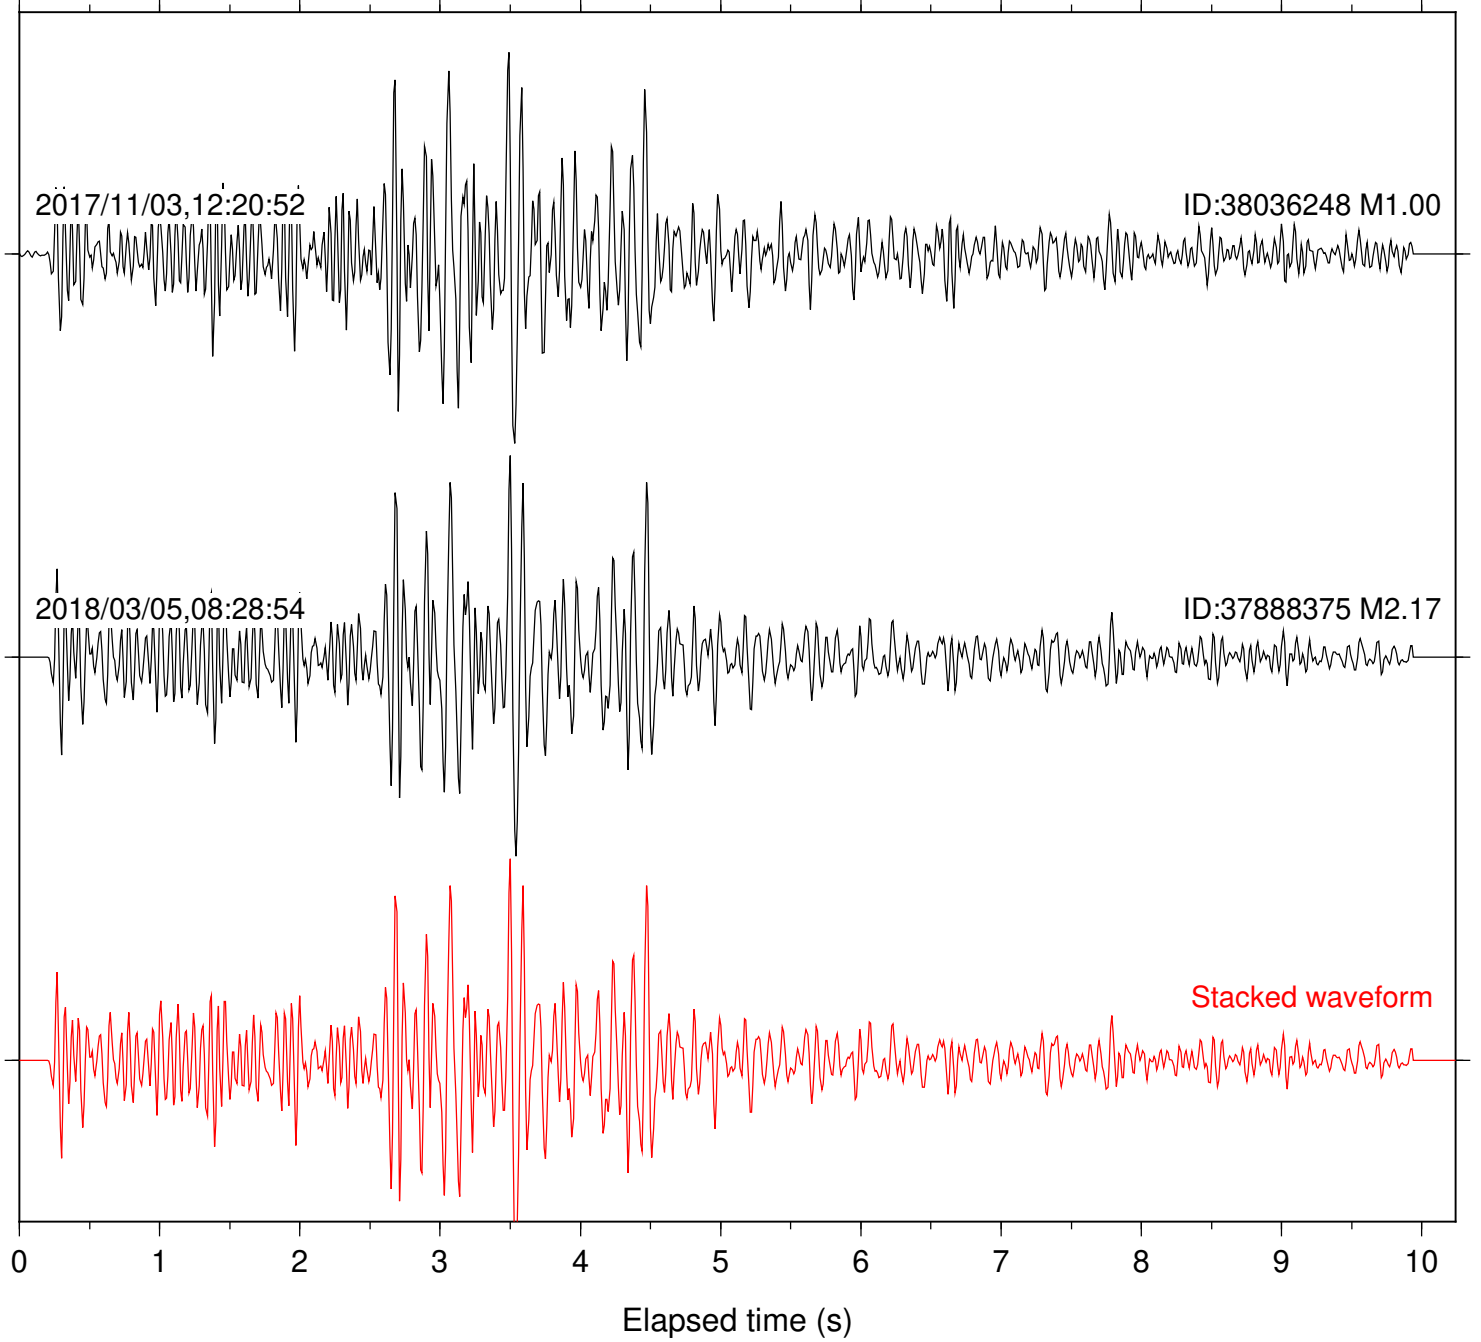

Station: B082 Com: EHZ

Focal depth: 6.49 km

Station: B946 Com: EHZ

Focal depth: 6.49 km

Station: SND Com: HHZ

Focal depth: 6.49 km