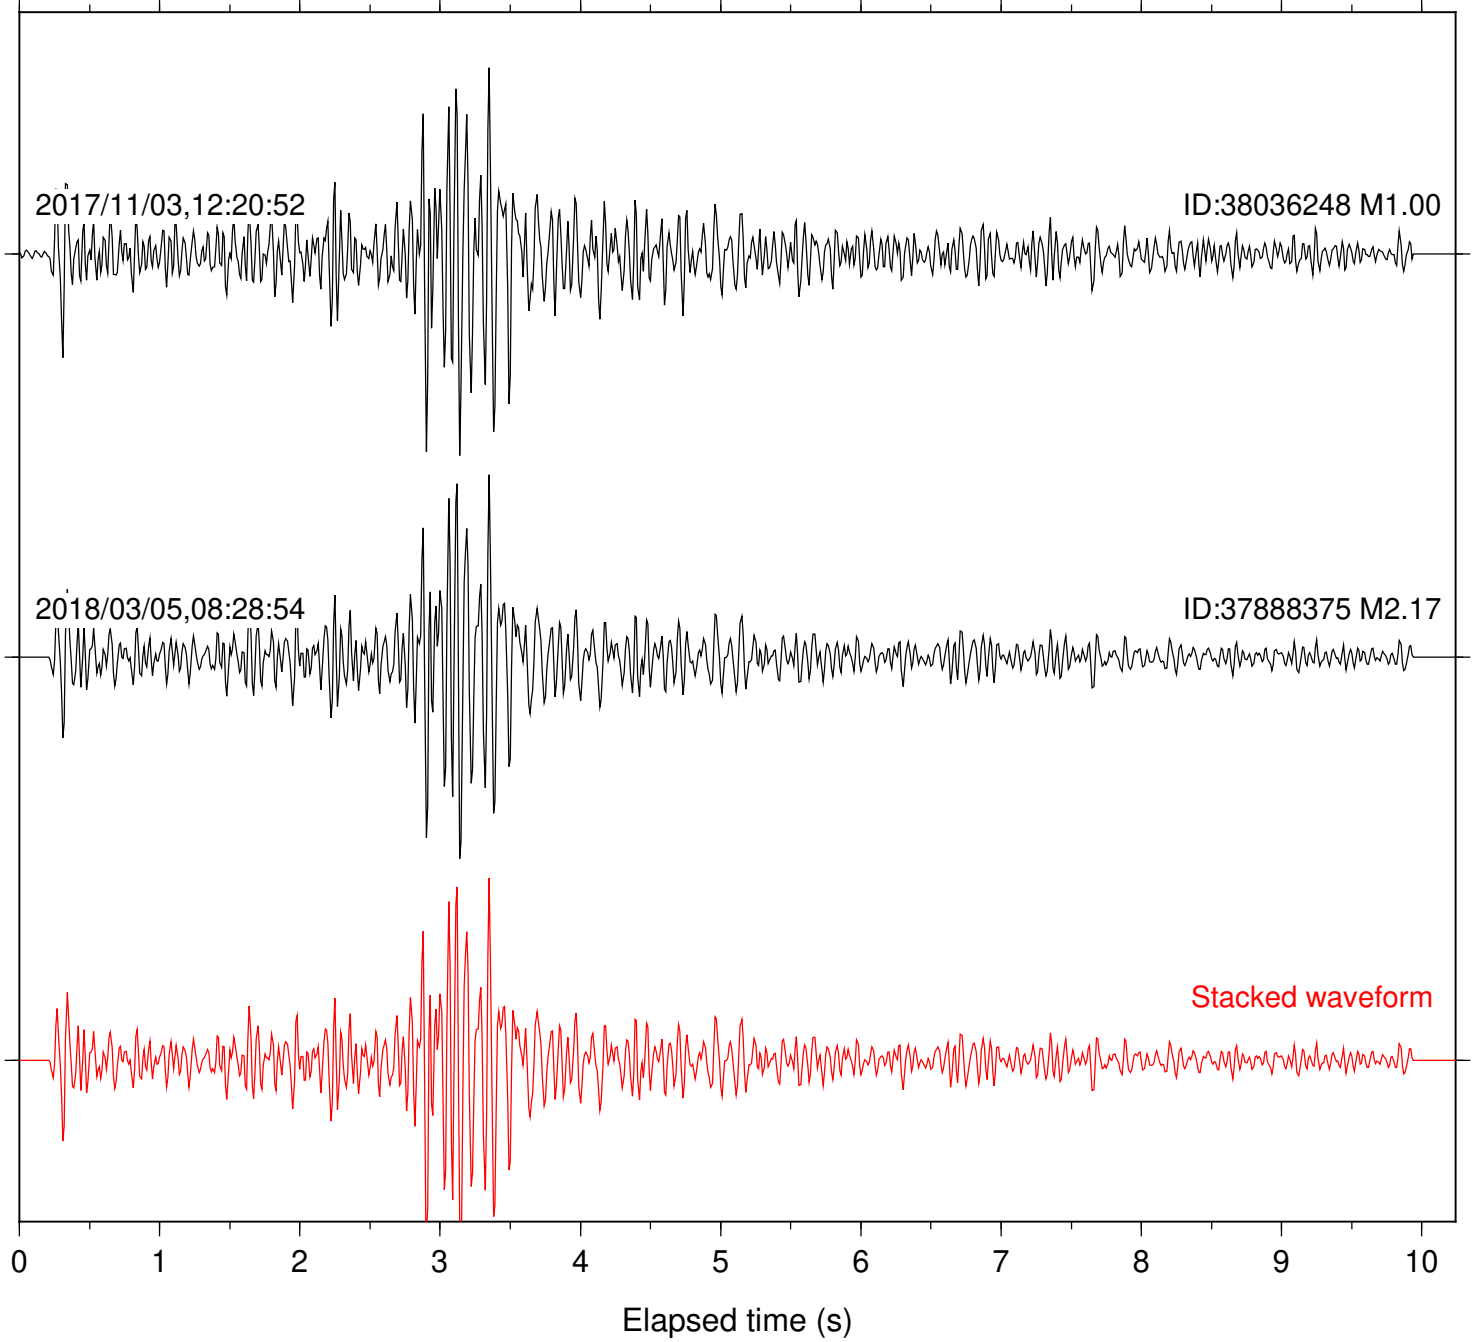

Station: B082 Com: EHZ

Focal depth: 6.49 km

Station: B946 Com: EHZ

Focal depth: 6.49 km

Station: SND Com: HHZ

Focal depth: 6.49 km