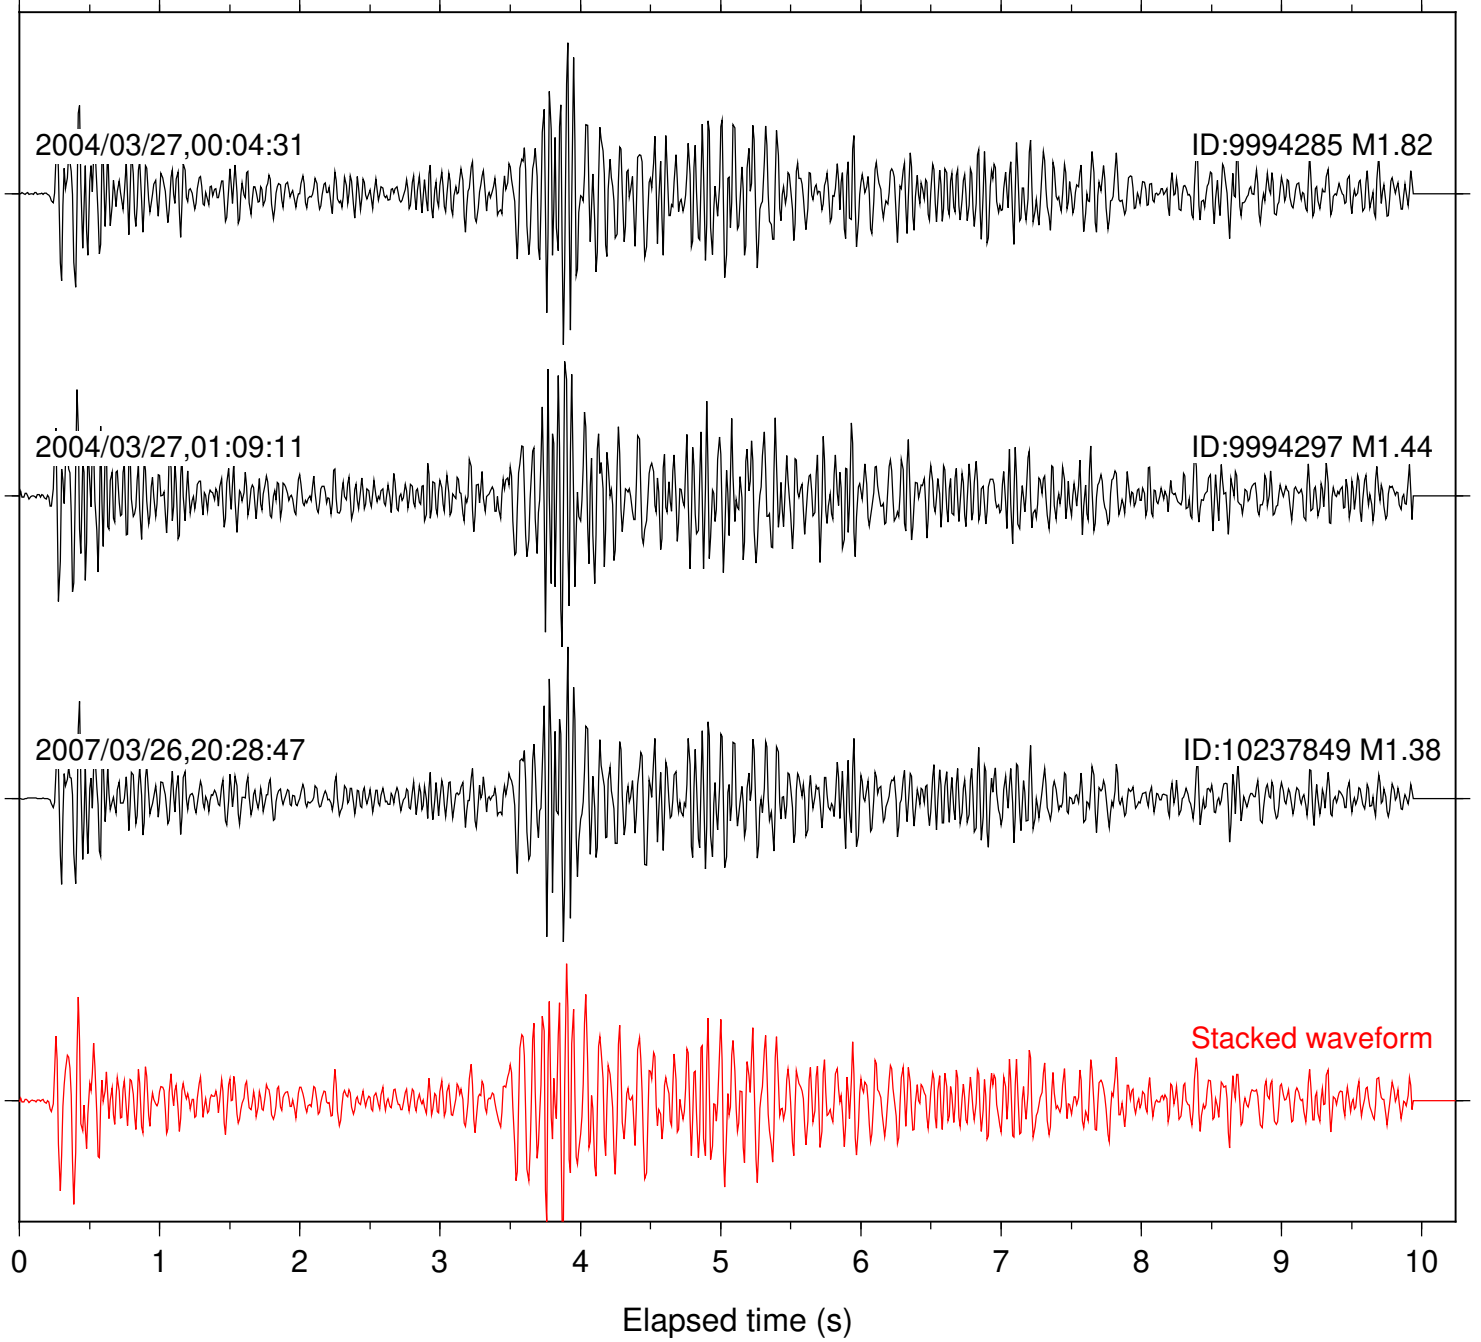

Station: BAC Com: EHZ

Focal depth: 13.04 km

Station: DGR Com: HHZ

Focal depth: 13.04 km

Station: HMT2 Com: HHZ

Focal depth: 13.04 km

Station: KNW Com: HHZ

Focal depth: 13.02 km