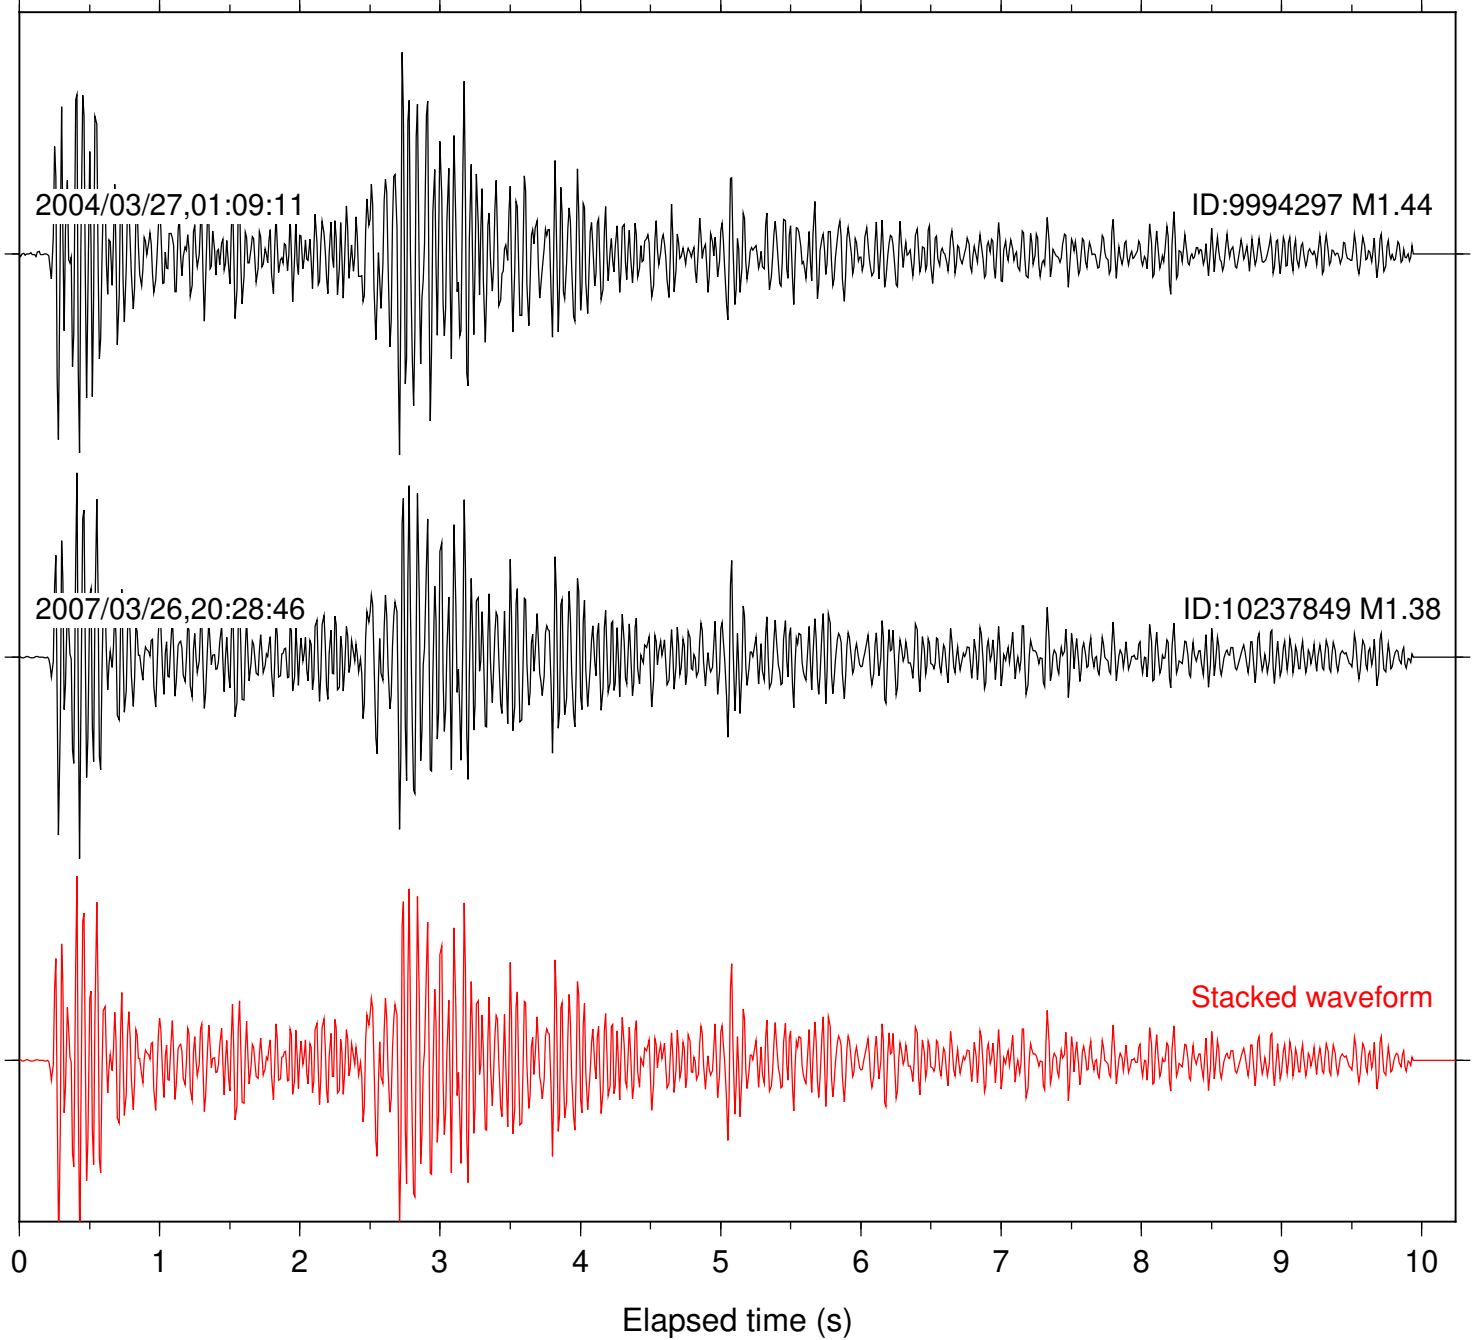

Station: BAC Com: EHZ

Focal depth: 13.04 km

Station: DGR Com: HHZ

Focal depth: 13.04 km

Station: HMT2 Com: HHZ

Focal depth: 13.04 km

Station: KNW Com: HHZ

Focal depth: 13.02 km