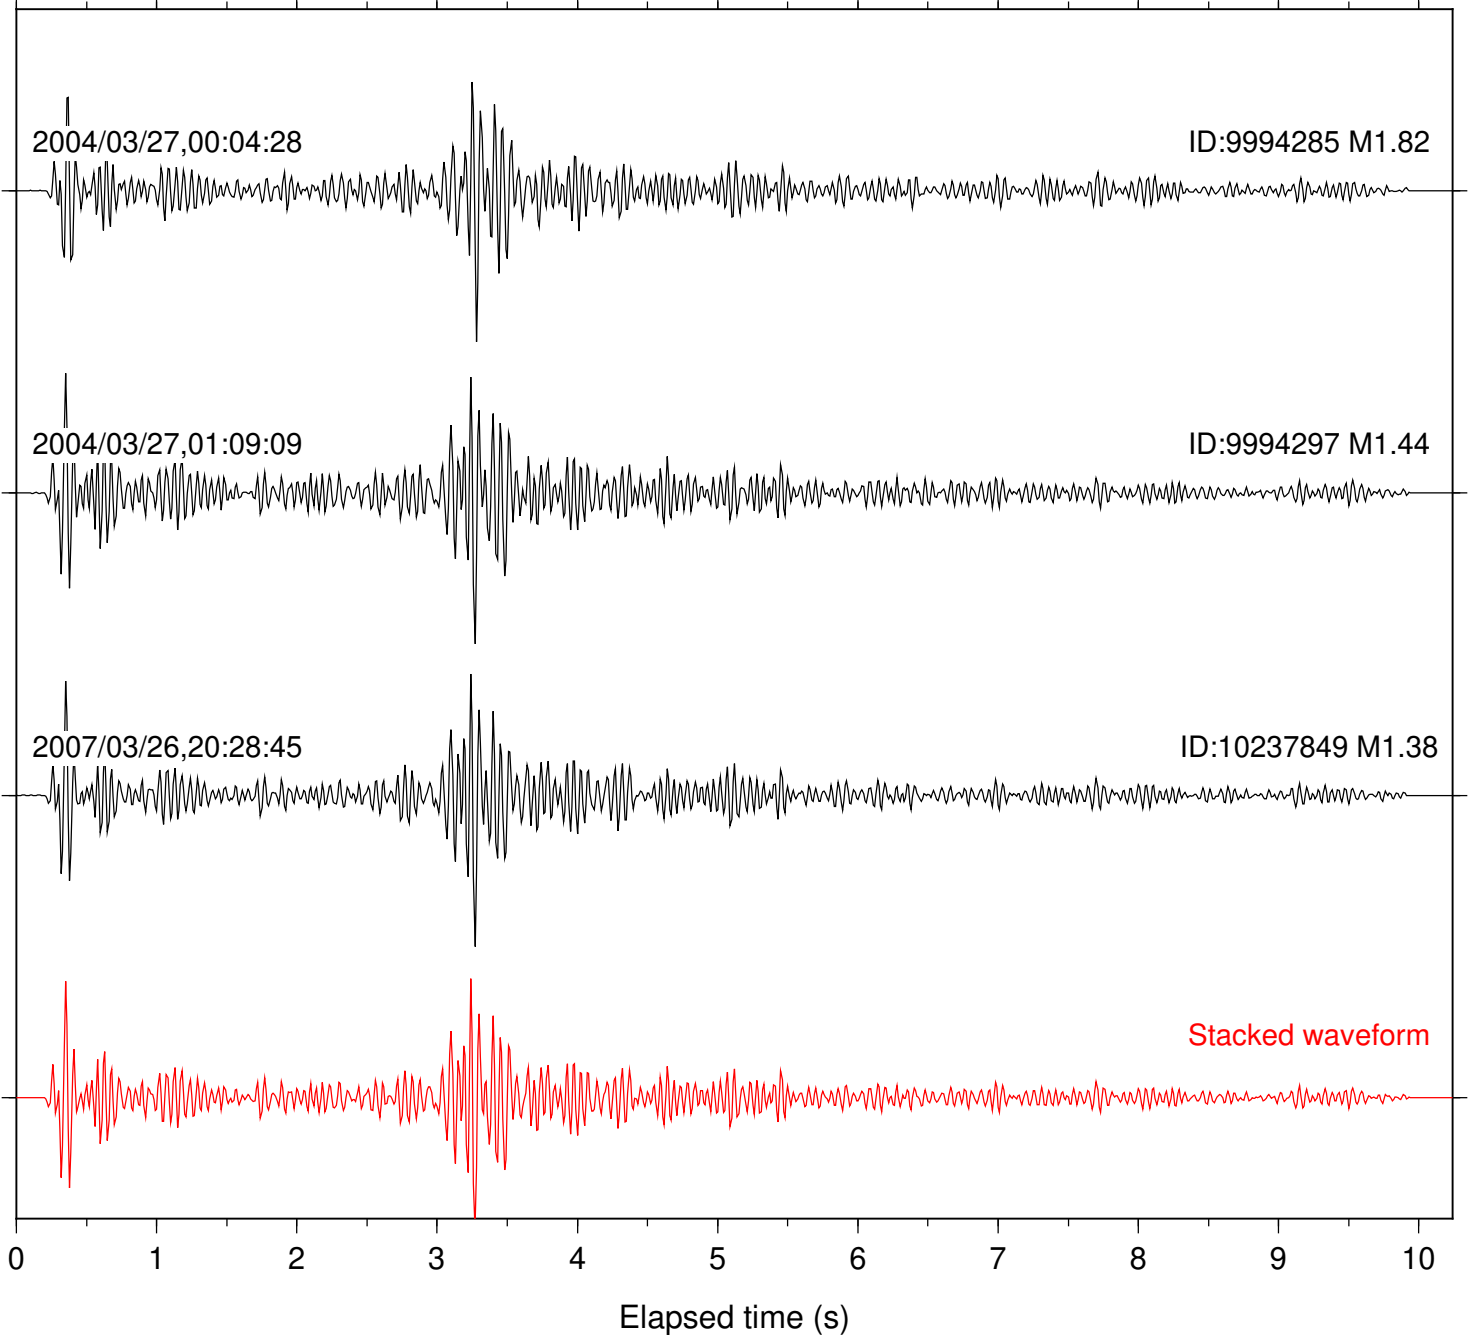

Station: BAC Com: EHZ

Focal depth: 13.04 km

Station: DGR Com: HHZ

Focal depth: 13.04 km

Station: HMT2 Com: HHZ

Focal depth: 13.04 km

Station: KNW Com: HHZ

Focal depth: 13.02 km