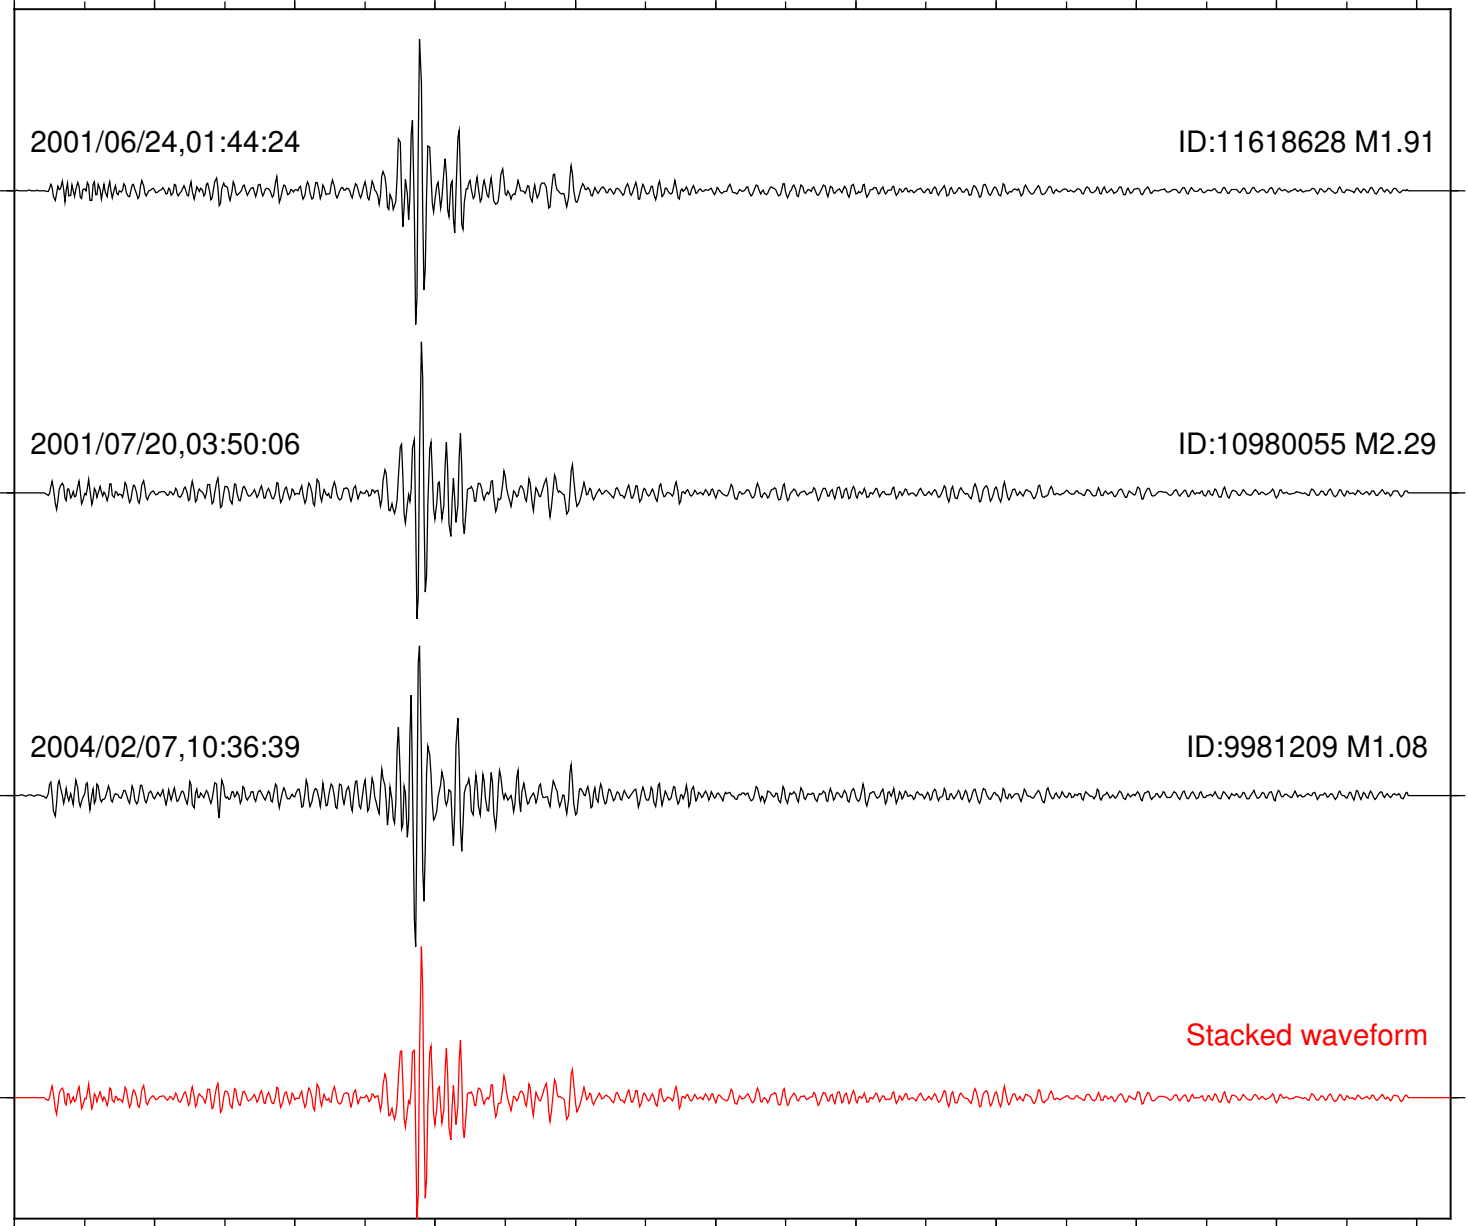

Station: BZN Com: HHZ

Focal depth: 7.24 km

Station: RDM Com: HHZ

Focal depth: 7.24 km

2001/06/24,01:44:24

ID:11618628 M1.91

2001/07/20,03:50:06

ID:10980055 M2.29

2004/02/07,10:36:39

ID:9981209 M1.08

Stacked waveform

0 1 2 3 4 5 6 7 8 9 10  
Elapsed time (s)

Station: SND Com: HHZ

Focal depth: 7.24 km