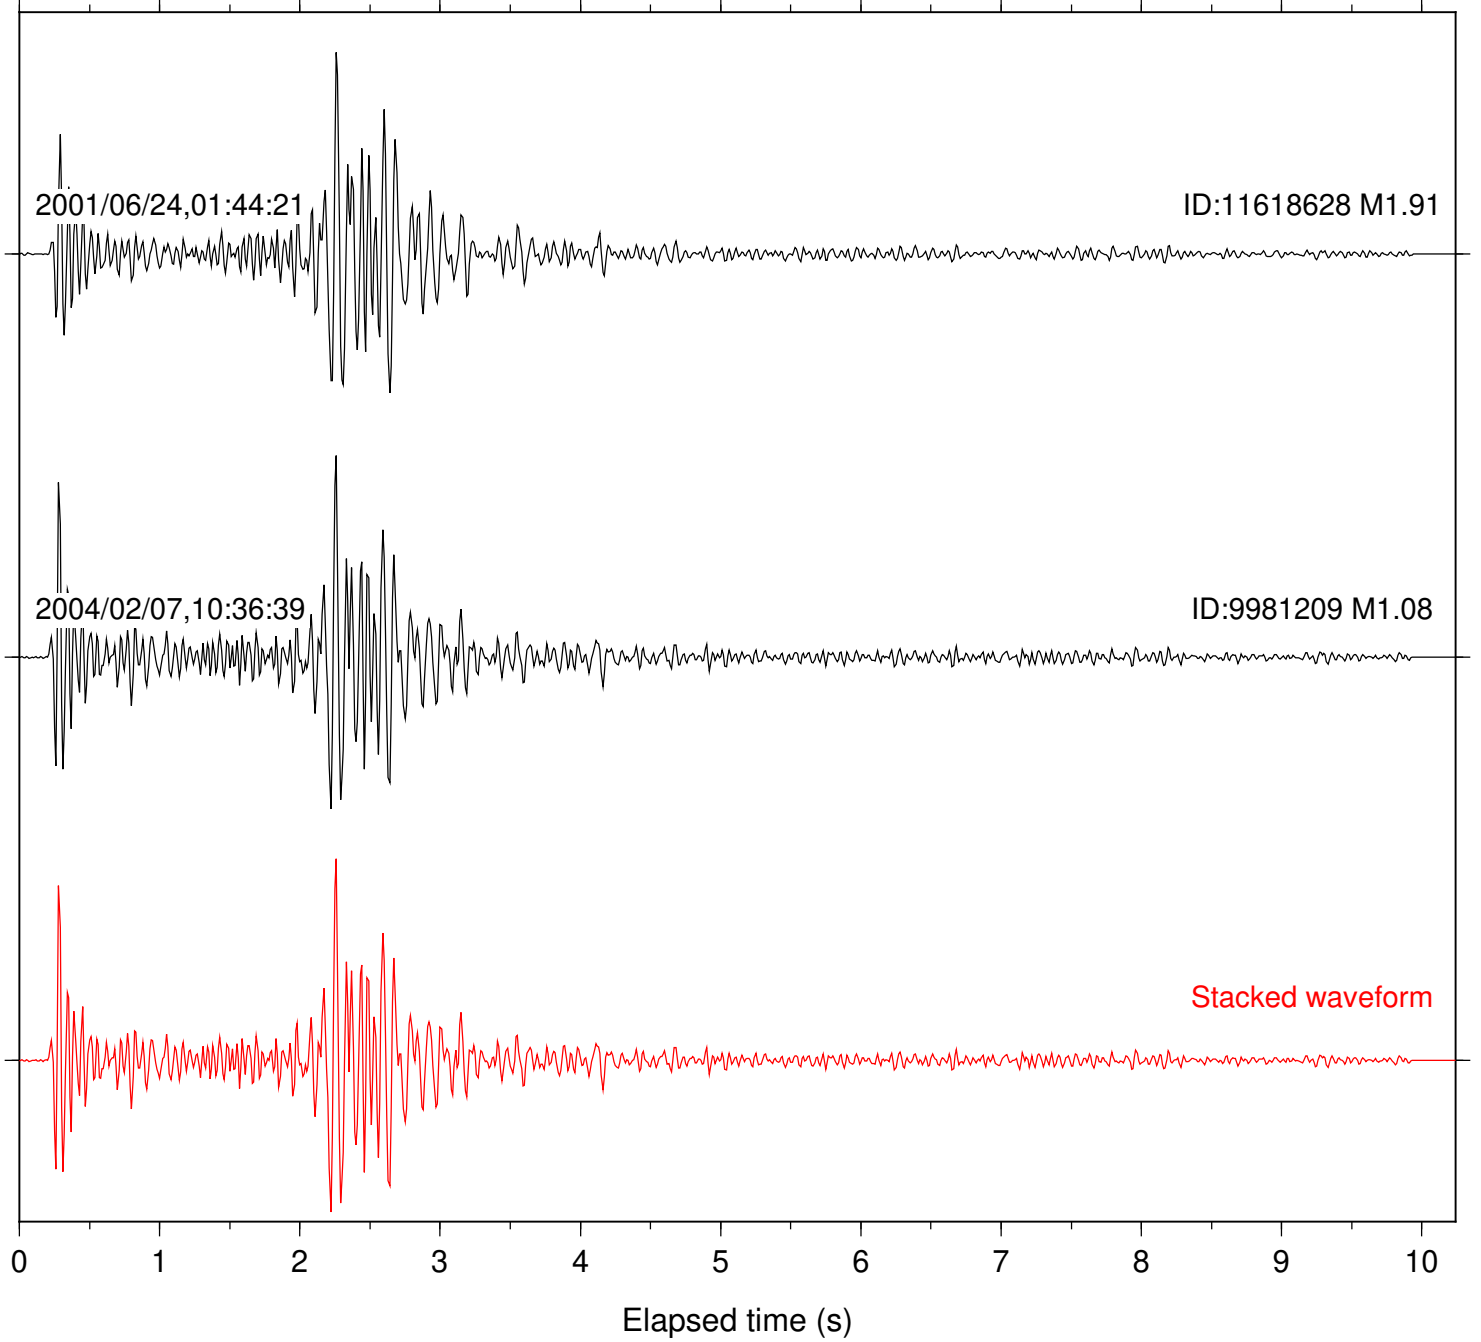

Station: BZN Com: HHZ

Focal depth: 7.24 km

Station: RDM Com: HHZ

Focal depth: 7.24 km

2001/06/24,01:44:24

ID:11618628 M1.91

2001/07/20,03:50:06

ID:10980055 M2.29

2004/02/07,10:36:39

ID:9981209 M1.08

Stacked waveform

0 1 2 3 4 5 6 7 8 9 10  
Elapsed time (s)

Station: SND Com: HHZ

Focal depth: 7.24 km