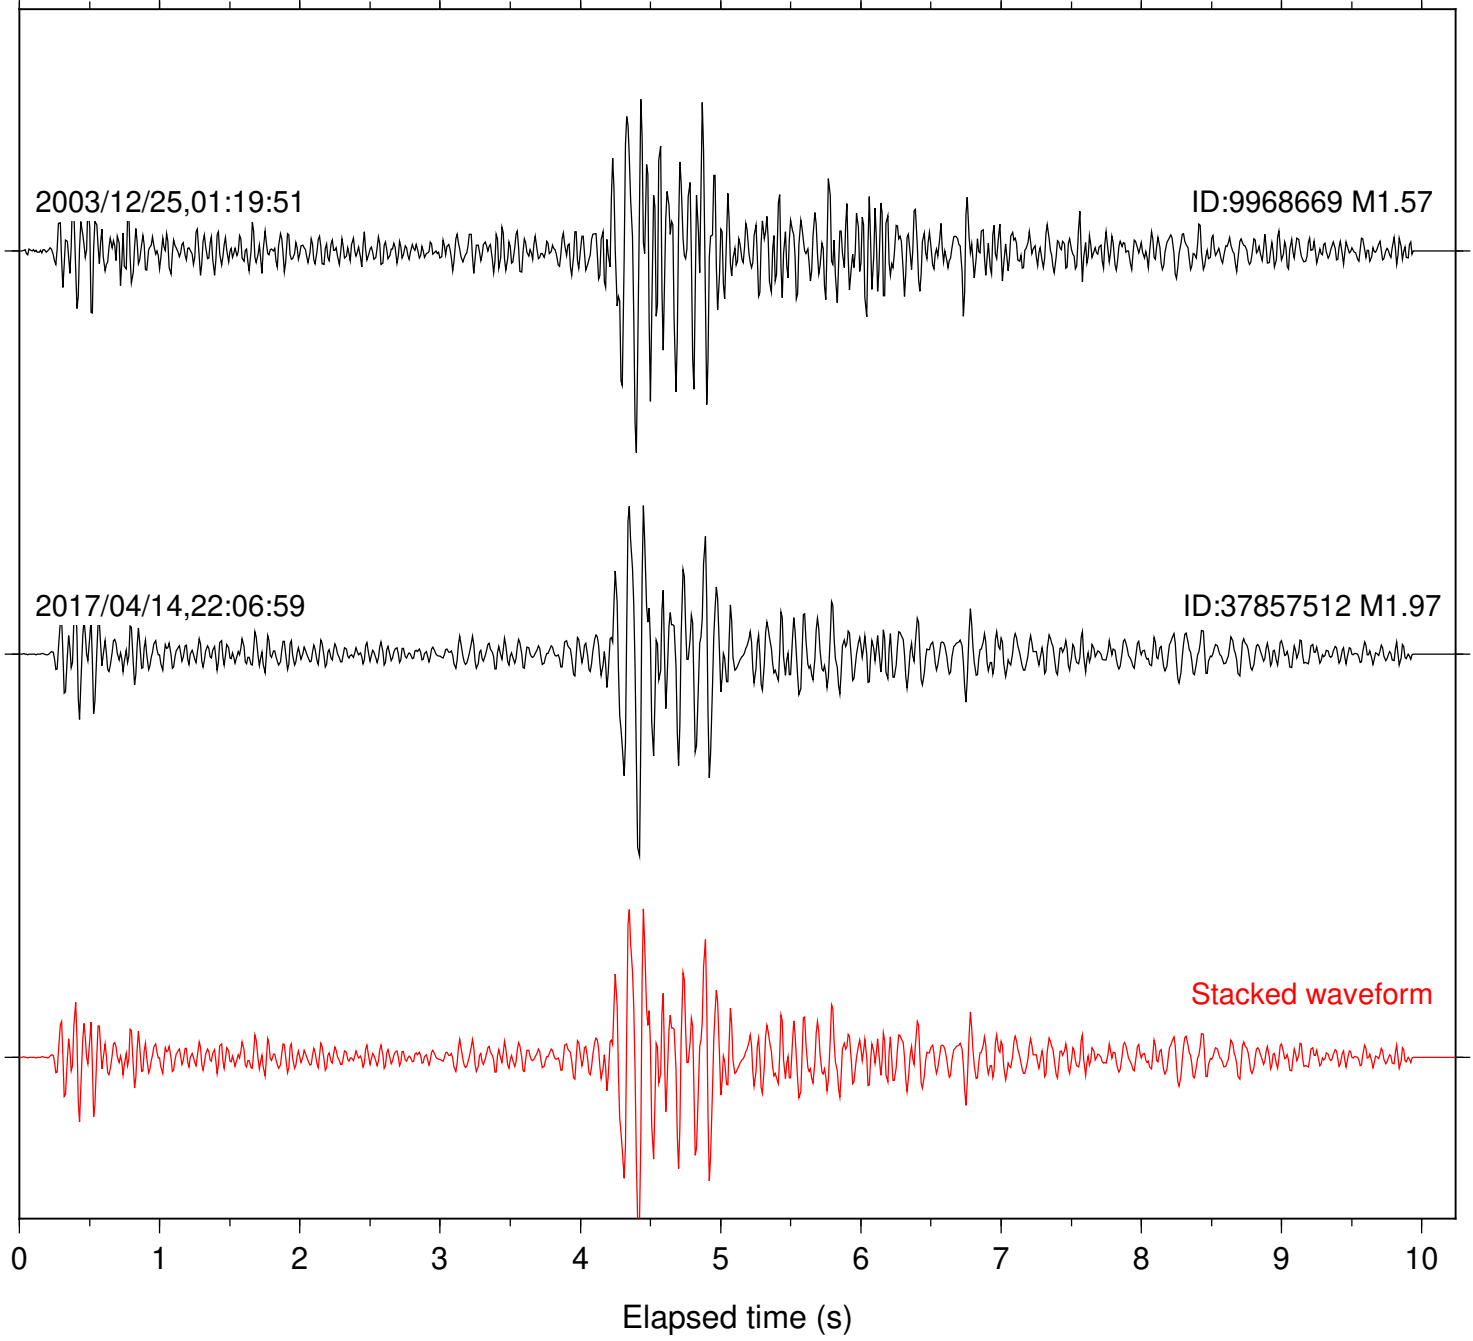

Station: BAC Com: EHZ

Focal depth: 16.29 km

Station: DGR Com: HHZ

Focal depth: 16.29 km

Station: FRD Com: HHZ

Focal depth: 16.29 km