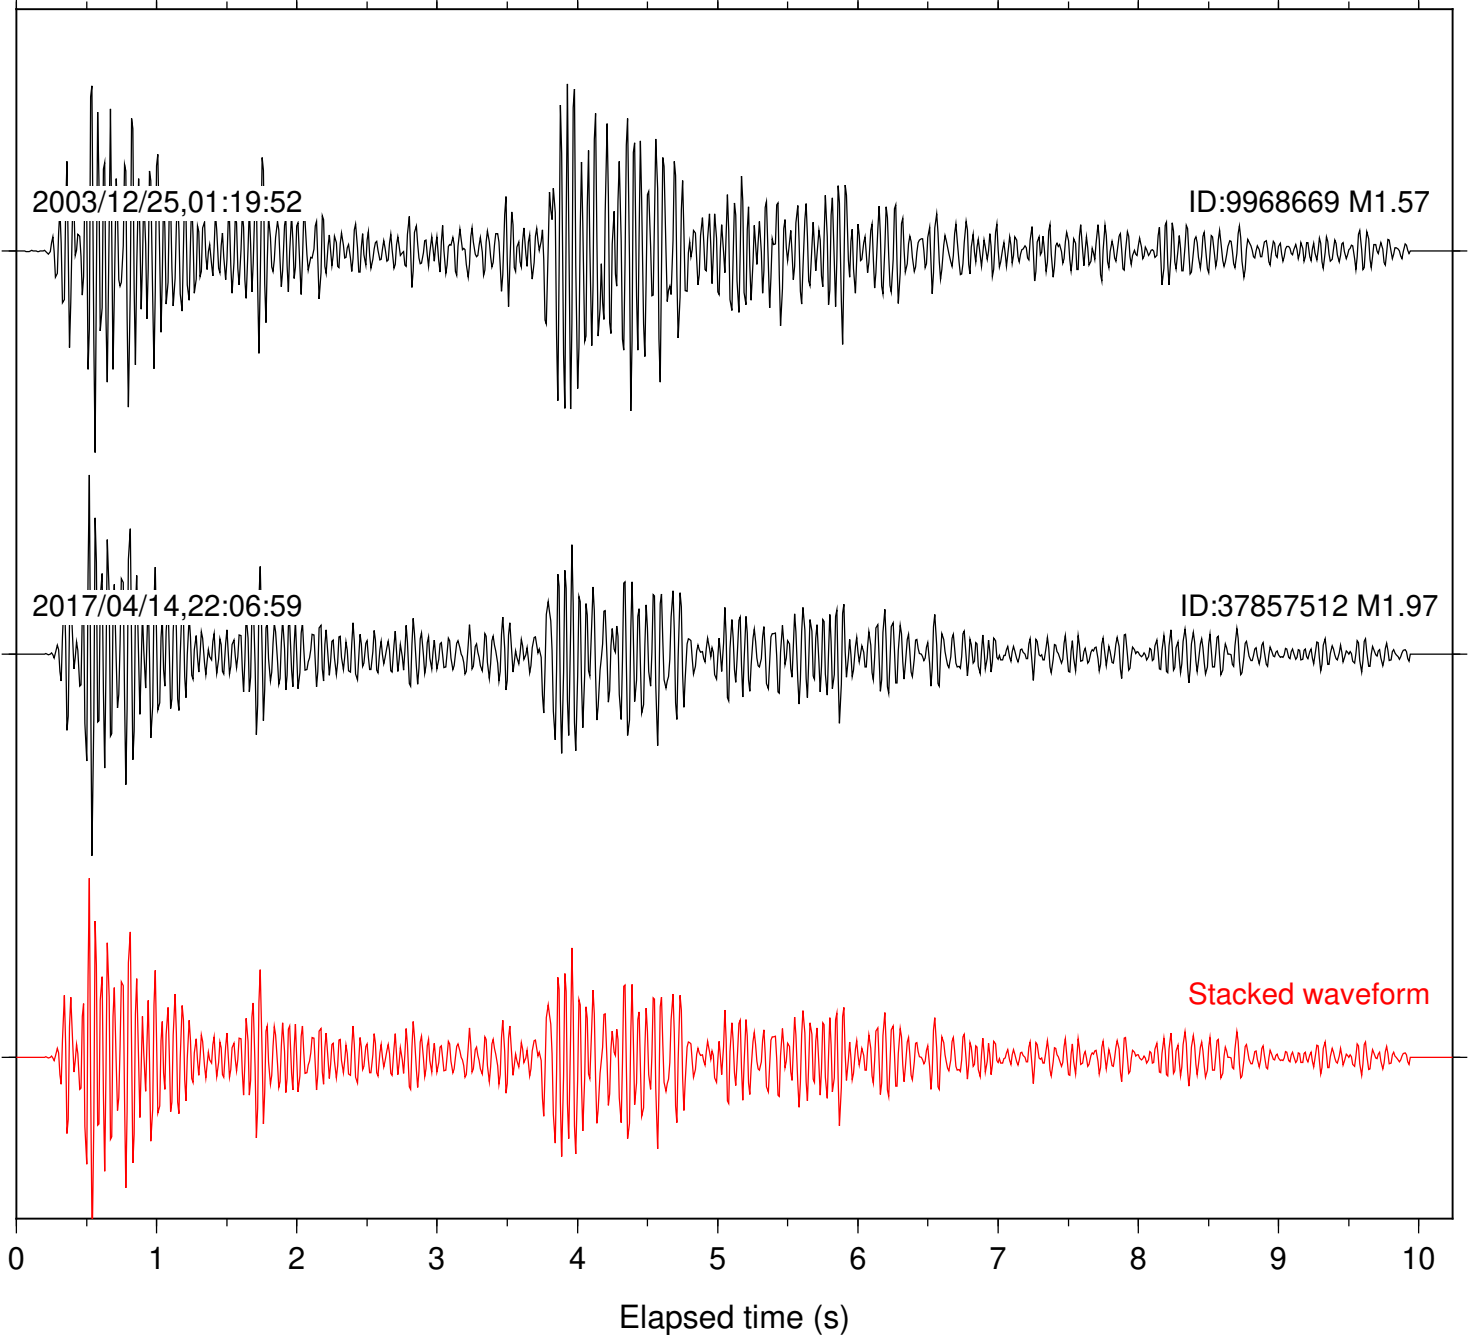

Station: BAC Com: EHZ

Focal depth: 16.29 km

Station: DGR Com: HHZ

Focal depth: 16.29 km

Station: FRD Com: HHZ

Focal depth: 16.29 km