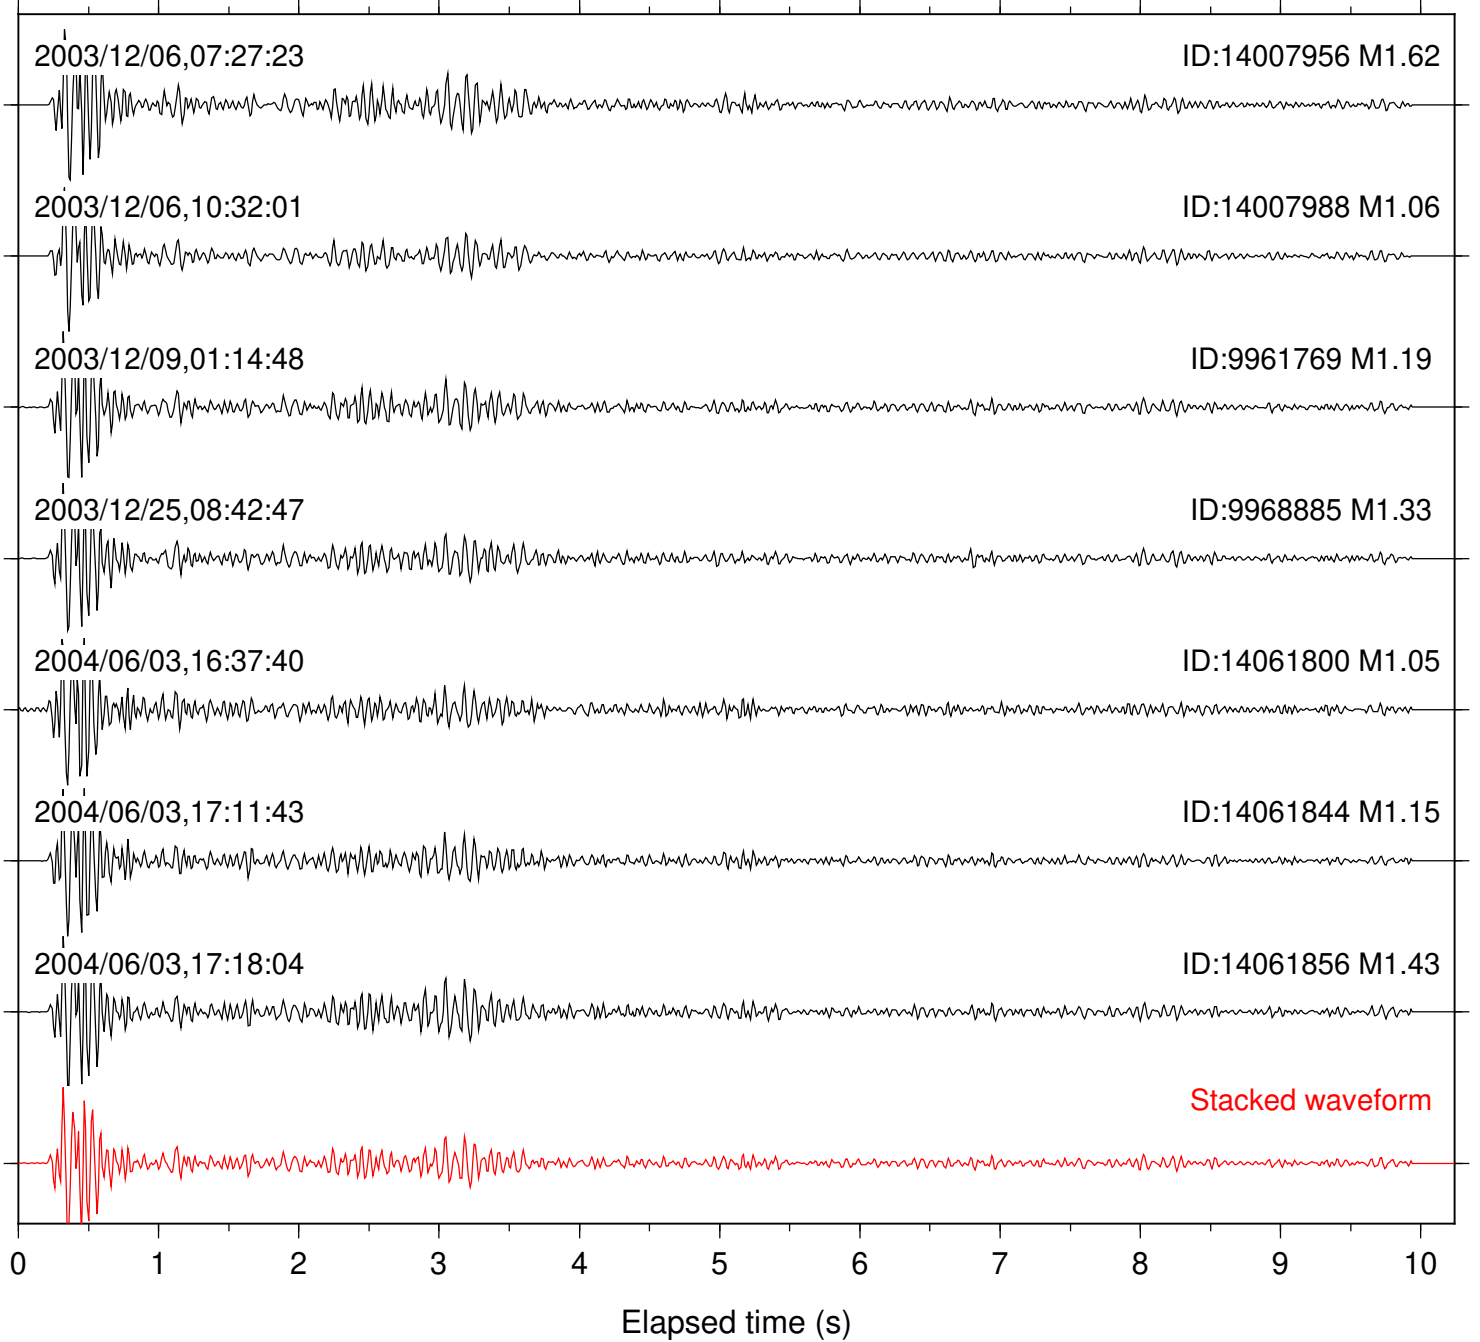

Station: AGA Com: HHZ

Focal depth: 8.94 km

Station: BOR Com: HHZ

Focal depth: 9.17 km

Station: BZN Com: HHZ

Focal depth: 8.99 km

Station: CRY Com: HHZ

Focal depth: 8.94 km

Station: DNR Com: HHZ

Focal depth: 8.99 km

Station: FRD Com: HHZ

Focal depth: 8.92 km

Station: KNW Com: HHZ

Focal depth: 8.92 km

Station: PFO Com: HHZ

Focal depth: 8.94 km

Station: PLM Com: HHZ

Focal depth: 9.17 km

Station: SND Com: HHZ

Focal depth: 8.92 km

Station: WMC Com: HHZ

Focal depth: 8.94 km