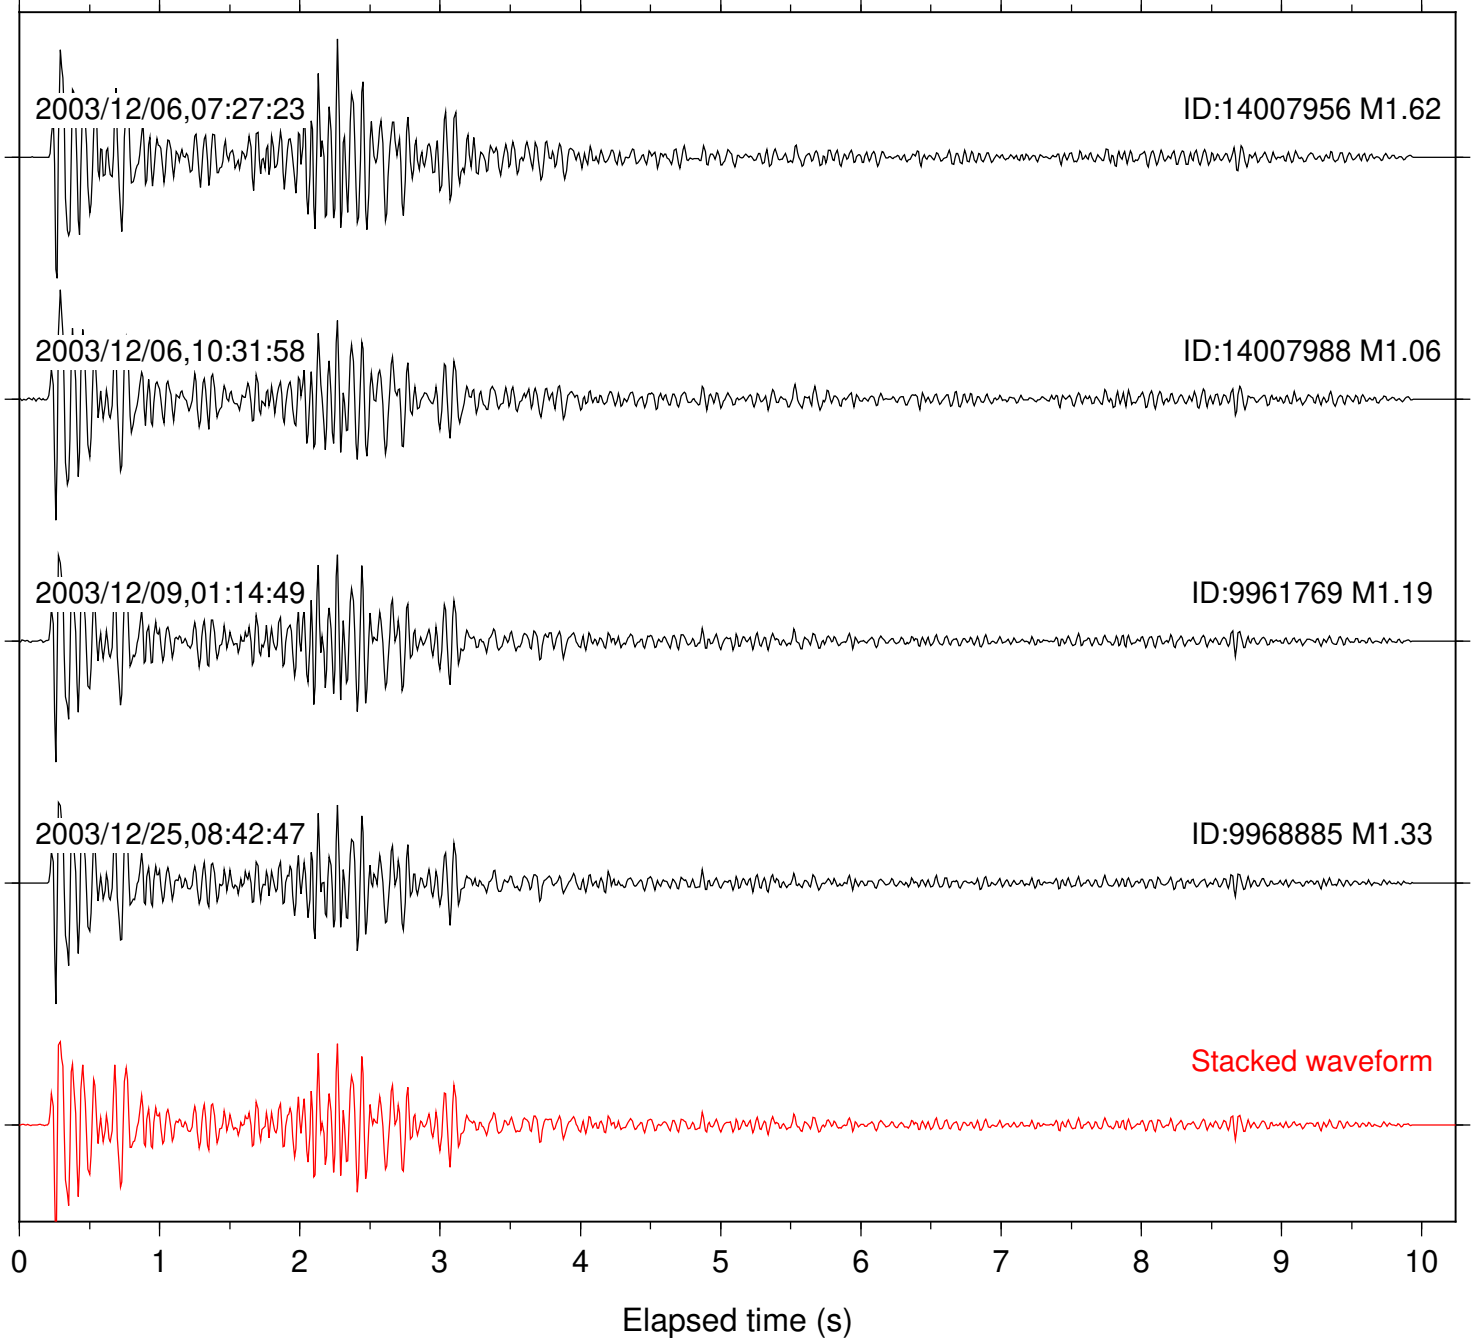

Station: AGA Com: HHZ

Focal depth: 8.94 km

Station: BOR Com: HHZ

Focal depth: 9.17 km

Station: BZN Com: HHZ

Focal depth: 8.99 km

Station: CRY Com: HHZ

Focal depth: 8.94 km

Station: DNR Com: HHZ

Focal depth: 8.99 km

Station: FRD Com: HHZ

Focal depth: 8.92 km

Station: KNW Com: HHZ

Focal depth: 8.92 km

Station: PFO Com: HHZ

Focal depth: 8.94 km

Station: PLM Com: HHZ

Focal depth: 9.17 km

Station: SND Com: HHZ

Focal depth: 8.92 km

Station: WMC Com: HHZ

Focal depth: 8.94 km