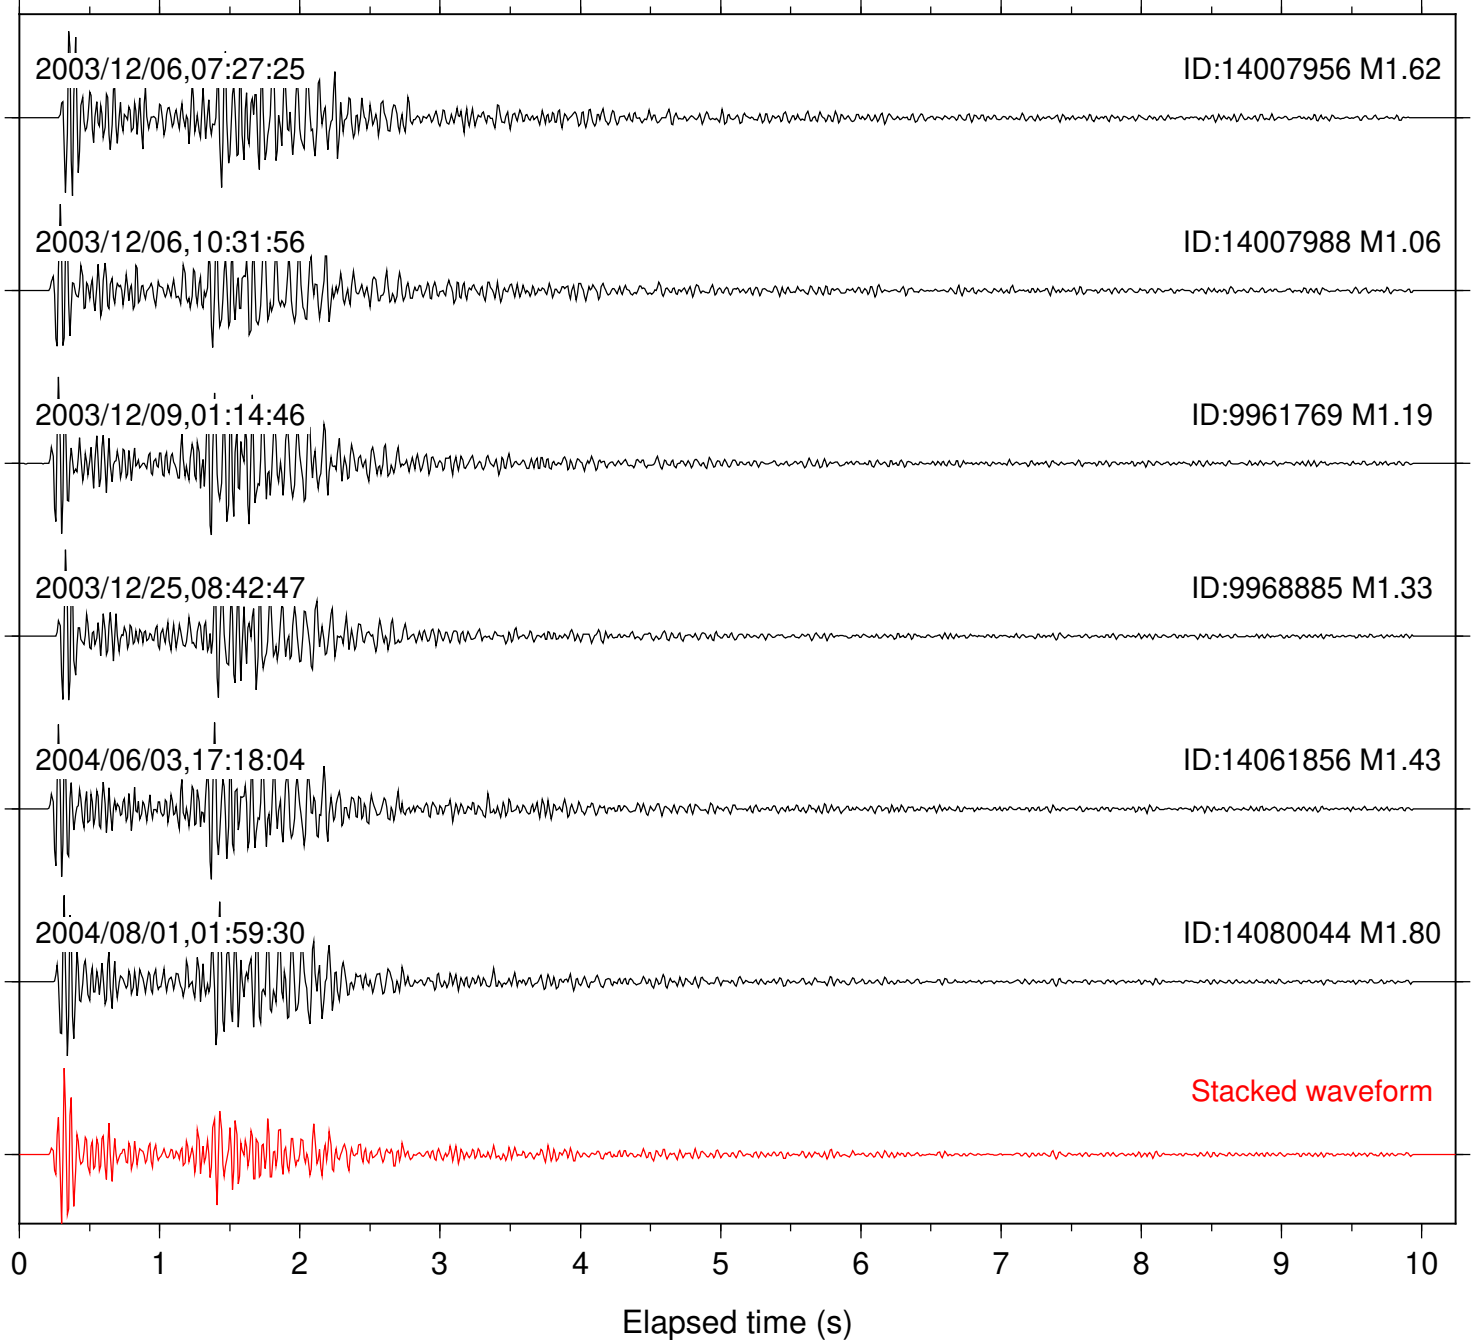

Station: AGA Com: HHZ

Focal depth: 8.94 km

Station: BOR Com: HHZ

Focal depth: 9.17 km

Station: BZN Com: HHZ

Focal depth: 8.99 km

Station: CRY Com: HHZ

Focal depth: 8.94 km

Station: DNR Com: HHZ

Focal depth: 8.99 km

Station: FRD Com: HHZ

Focal depth: 8.92 km

Station: KNW Com: HHZ

Focal depth: 8.92 km

Station: PFO Com: HHZ

Focal depth: 8.94 km

Station: PLM Com: HHZ

Focal depth: 9.17 km

Station: SND Com: HHZ

Focal depth: 8.92 km

Station: WMC Com: HHZ

Focal depth: 8.94 km