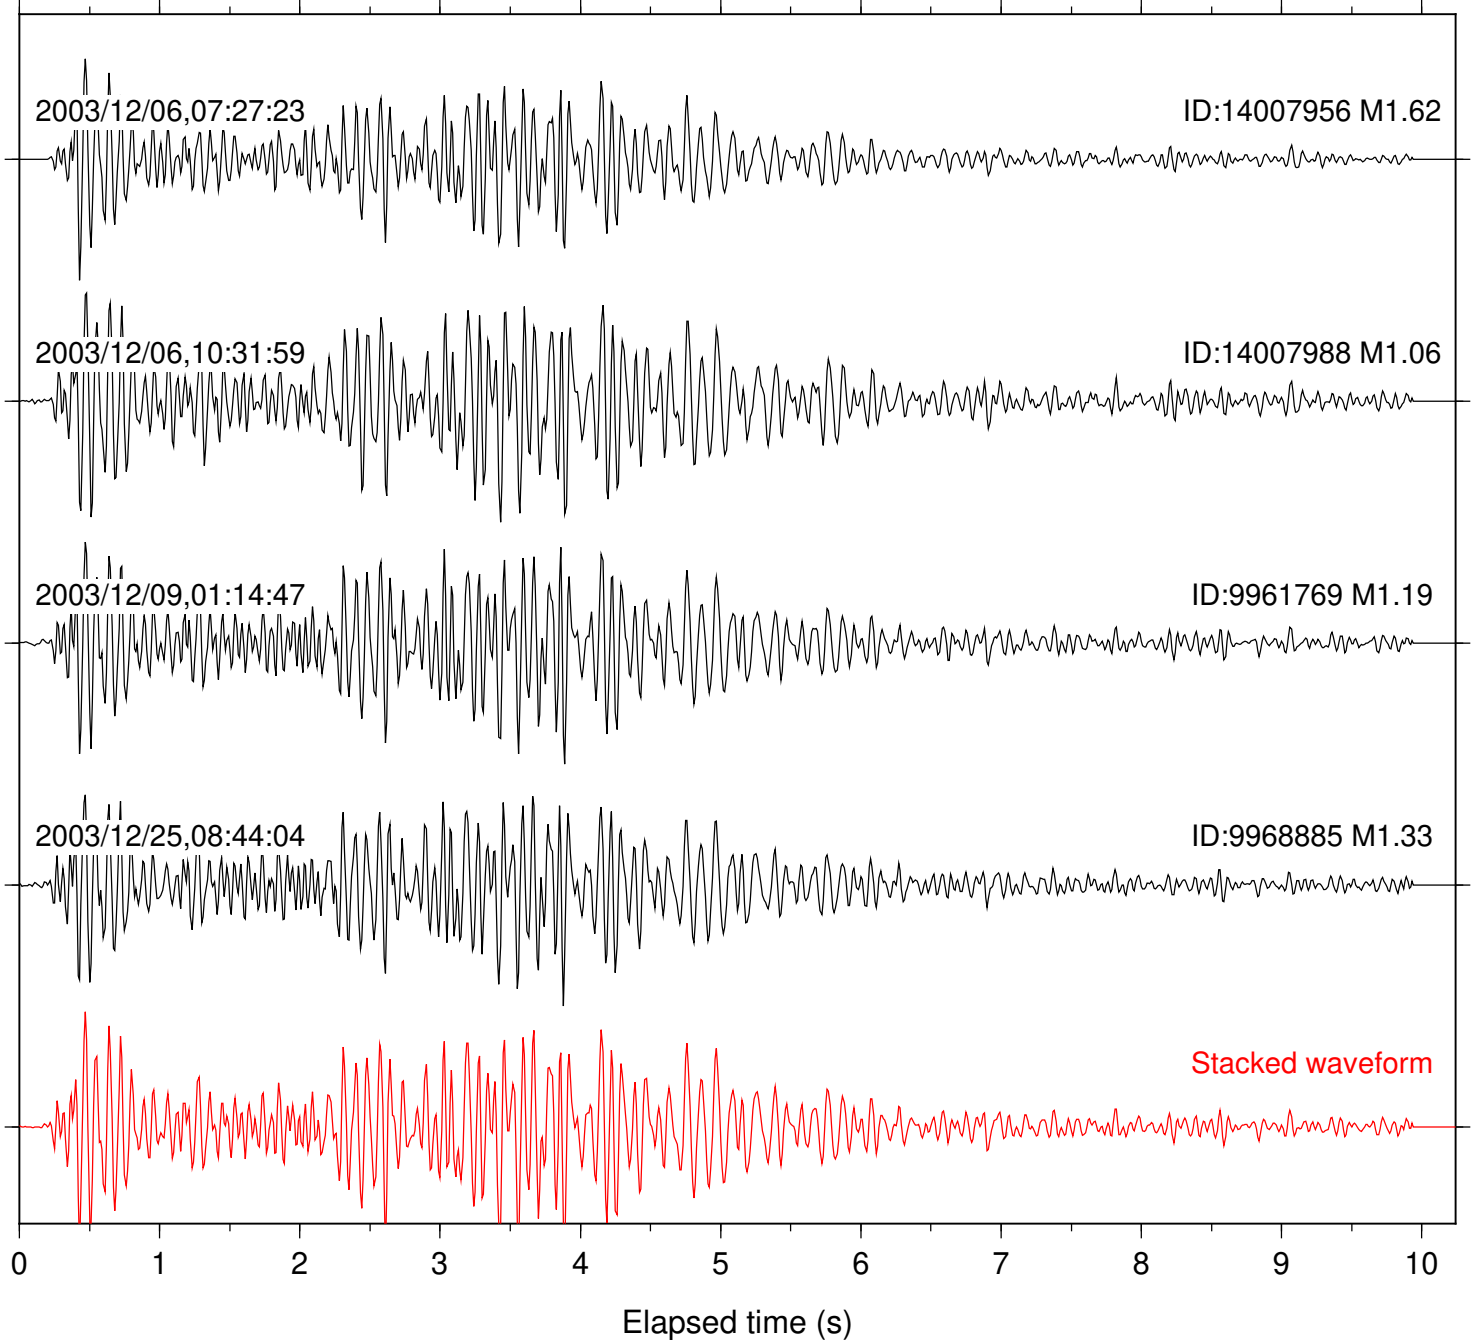

Station: AGA Com: HHZ

Focal depth: 8.94 km

Station: BOR Com: HHZ

Focal depth: 9.17 km

Station: BZN Com: HHZ

Focal depth: 8.99 km

Station: CRY Com: HHZ

Focal depth: 8.94 km

Station: DNR Com: HHZ

Focal depth: 8.99 km

Station: FRD Com: HHZ

Focal depth: 8.92 km

Station: KNW Com: HHZ

Focal depth: 8.92 km

Station: PFO Com: HHZ

Focal depth: 8.94 km

Station: PLM Com: HHZ

Focal depth: 9.17 km

Station: SND Com: HHZ

Focal depth: 8.92 km

Station: WMC Com: HHZ

Focal depth: 8.94 km