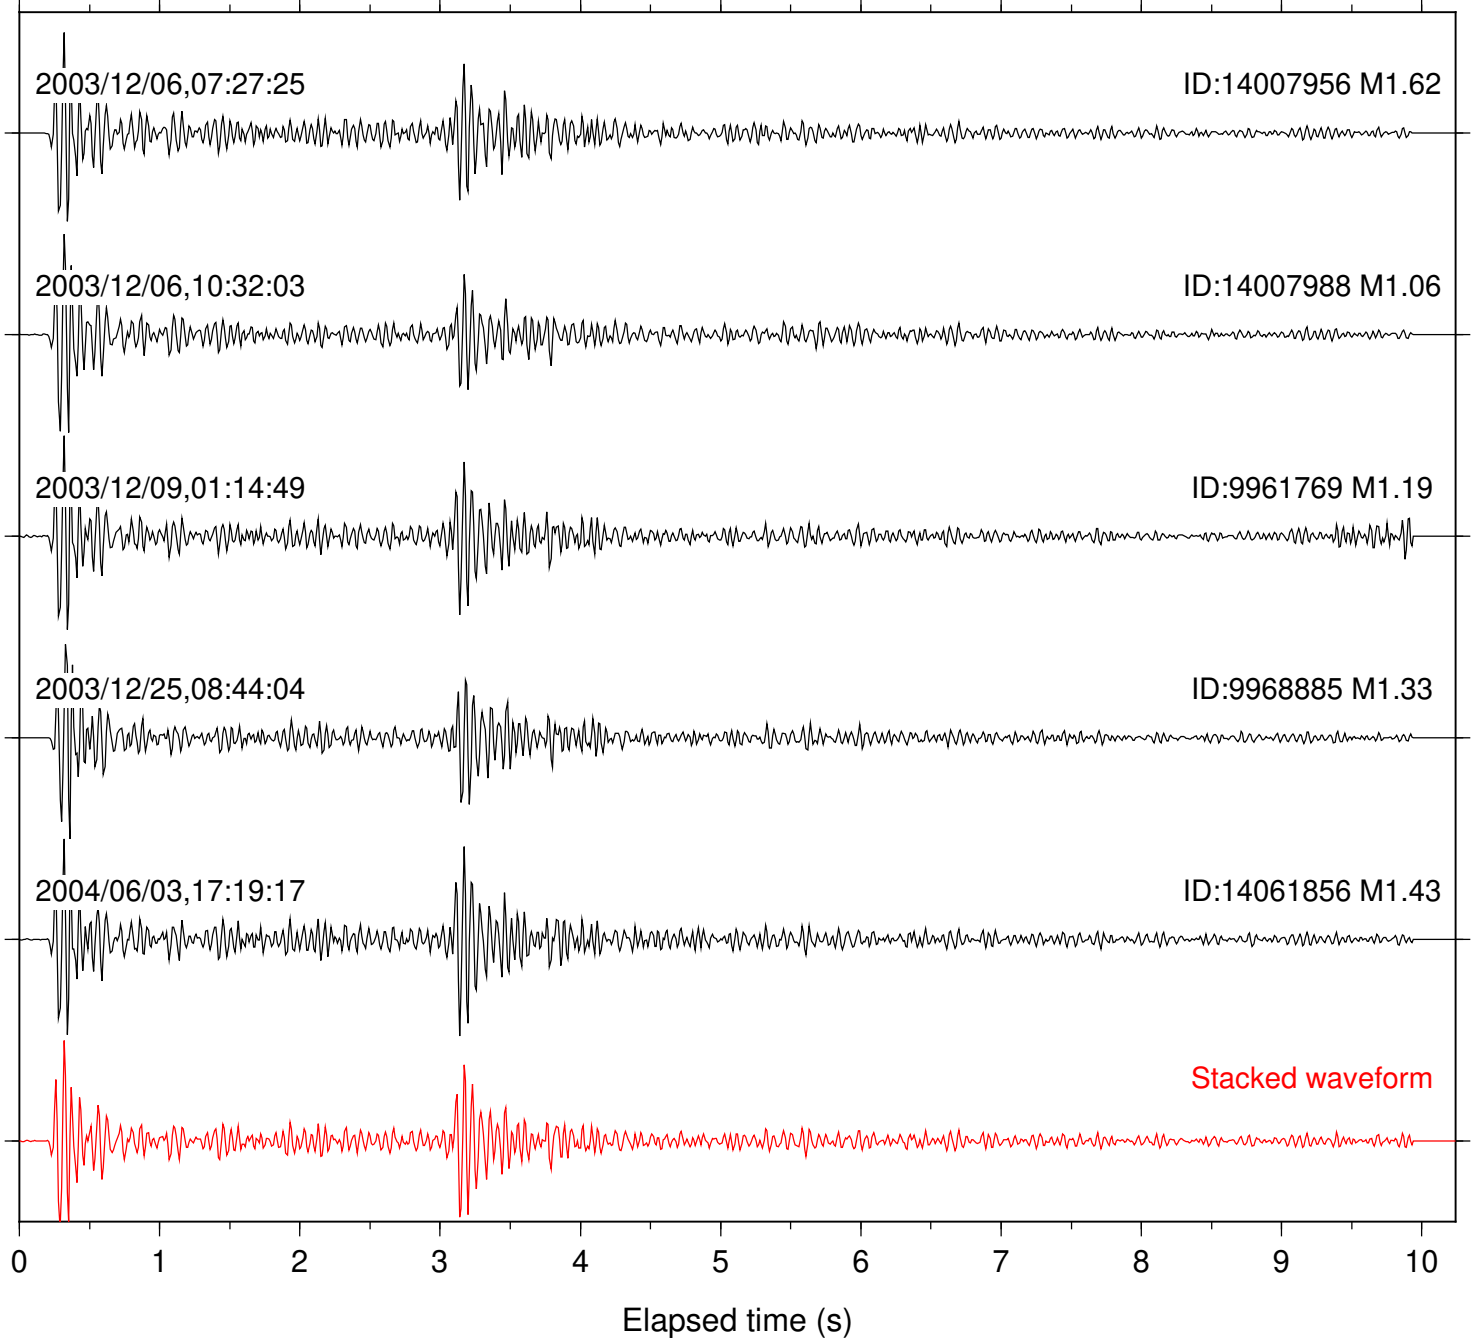

Station: AGA Com: HHZ

Focal depth: 8.94 km

Station: BOR Com: HHZ

Focal depth: 9.17 km

Station: BZN Com: HHZ

Focal depth: 8.99 km

Station: CRY Com: HHZ

Focal depth: 8.94 km

Station: DNR Com: HHZ

Focal depth: 8.99 km

Station: FRD Com: HHZ

Focal depth: 8.92 km

Station: KNW Com: HHZ

Focal depth: 8.92 km

Station: PFO Com: HHZ

Focal depth: 8.94 km

Station: PLM Com: HHZ

Focal depth: 9.17 km

Station: SND Com: HHZ

Focal depth: 8.92 km

Station: WMC Com: HHZ

Focal depth: 8.94 km