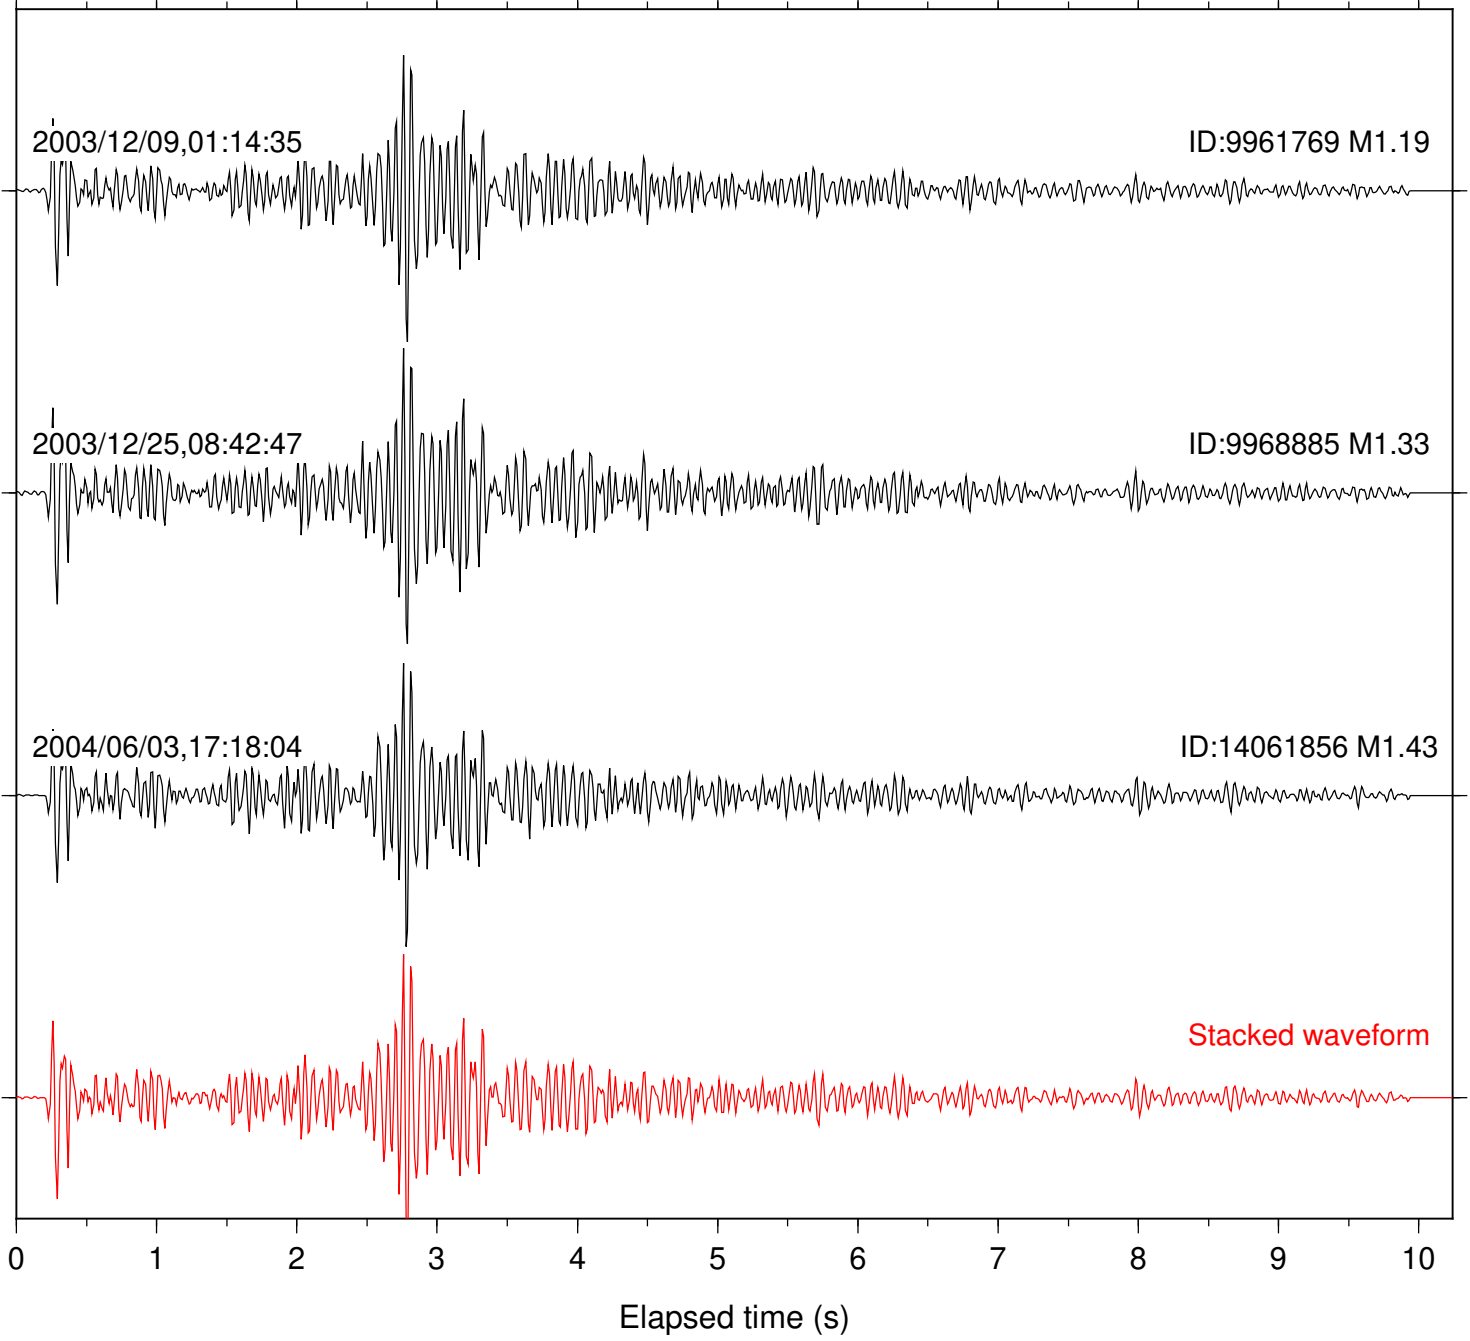

Station: AGA Com: HHZ

Focal depth: 8.94 km

Station: BOR Com: HHZ

Focal depth: 9.17 km

Station: BZN Com: HHZ

Focal depth: 8.99 km

Station: CRY Com: HHZ

Focal depth: 8.94 km

Station: DNR Com: HHZ

Focal depth: 8.99 km

Station: FRD Com: HHZ

Focal depth: 8.92 km

Station: KNW Com: HHZ

Focal depth: 8.92 km

Station: PFO Com: HHZ

Focal depth: 8.94 km

Station: PLM Com: HHZ

Focal depth: 9.17 km

Station: SND Com: HHZ

Focal depth: 8.92 km

Station: WMC Com: HHZ

Focal depth: 8.94 km