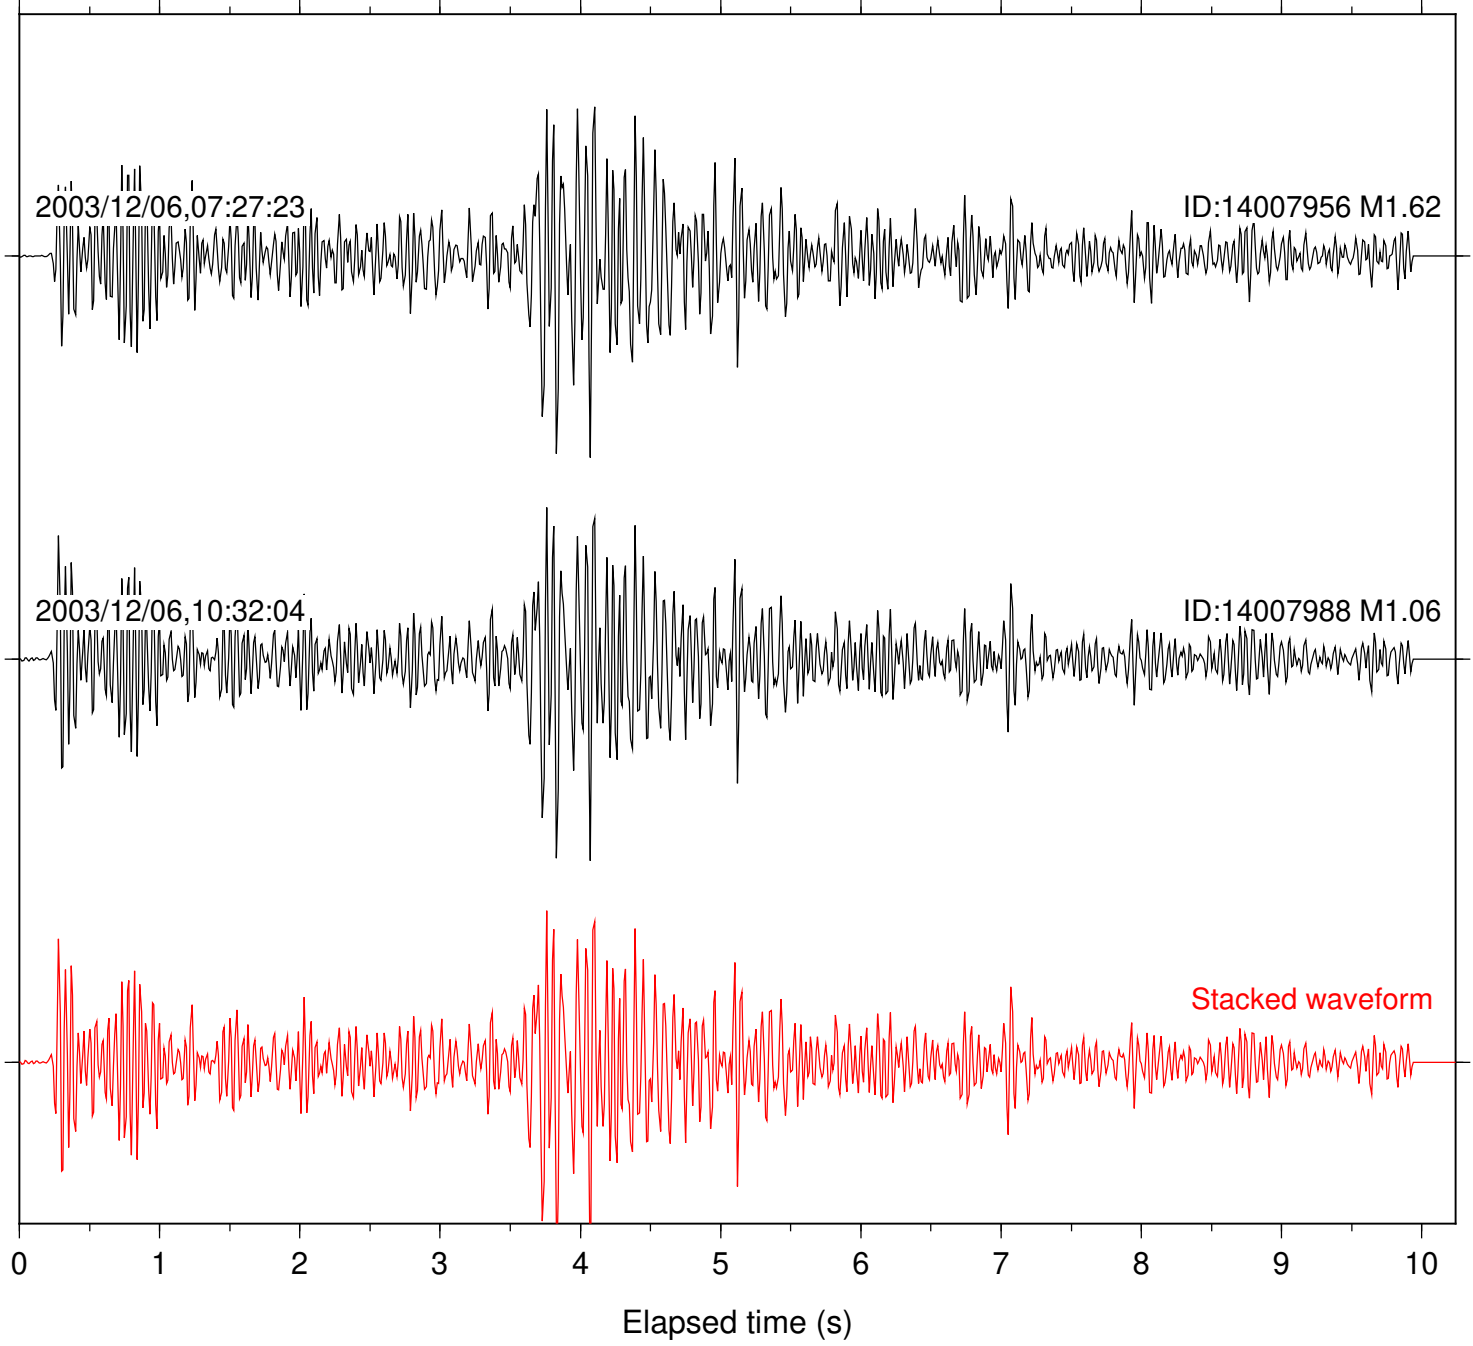

Station: AGA Com: HHZ

Focal depth: 8.94 km

Station: BOR Com: HHZ

Focal depth: 9.17 km

Station: BZN Com: HHZ

Focal depth: 8.99 km

Station: CRY Com: HHZ

Focal depth: 8.94 km

Station: DNR Com: HHZ

Focal depth: 8.99 km

Station: FRD Com: HHZ

Focal depth: 8.92 km

Station: KNW Com: HHZ

Focal depth: 8.92 km

Station: PFO Com: HHZ

Focal depth: 8.94 km

Station: PLM Com: HHZ

Focal depth: 9.17 km

Station: SND Com: HHZ

Focal depth: 8.92 km

Station: WMC Com: HHZ

Focal depth: 8.94 km