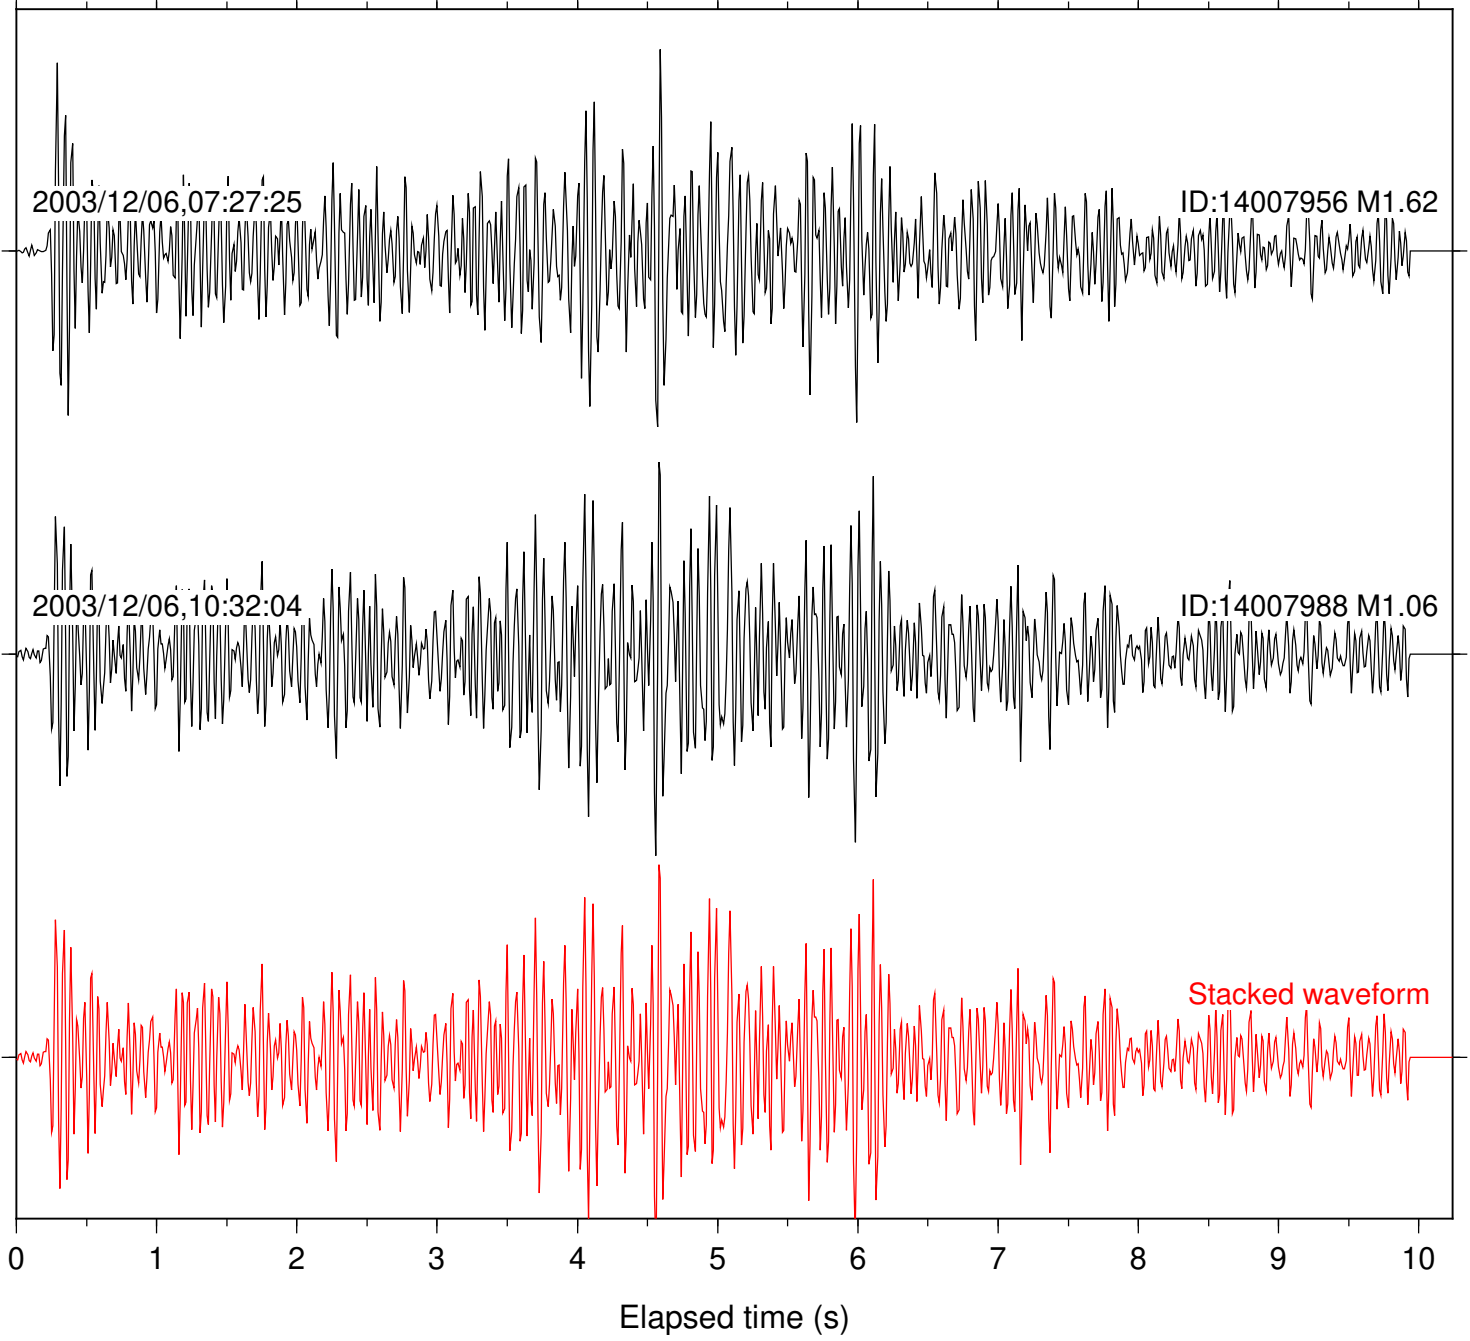

Station: AGA Com: HHZ

Focal depth: 8.94 km

Station: BOR Com: HHZ

Focal depth: 9.17 km

Station: BZN Com: HHZ

Focal depth: 8.99 km

Station: CRY Com: HHZ

Focal depth: 8.94 km

Station: DNR Com: HHZ

Focal depth: 8.99 km

Station: FRD Com: HHZ

Focal depth: 8.92 km

Station: KNW Com: HHZ

Focal depth: 8.92 km

Station: PFO Com: HHZ

Focal depth: 8.94 km

Station: PLM Com: HHZ

Focal depth: 9.17 km

Station: SND Com: HHZ

Focal depth: 8.92 km

Station: WMC Com: HHZ

Focal depth: 8.94 km