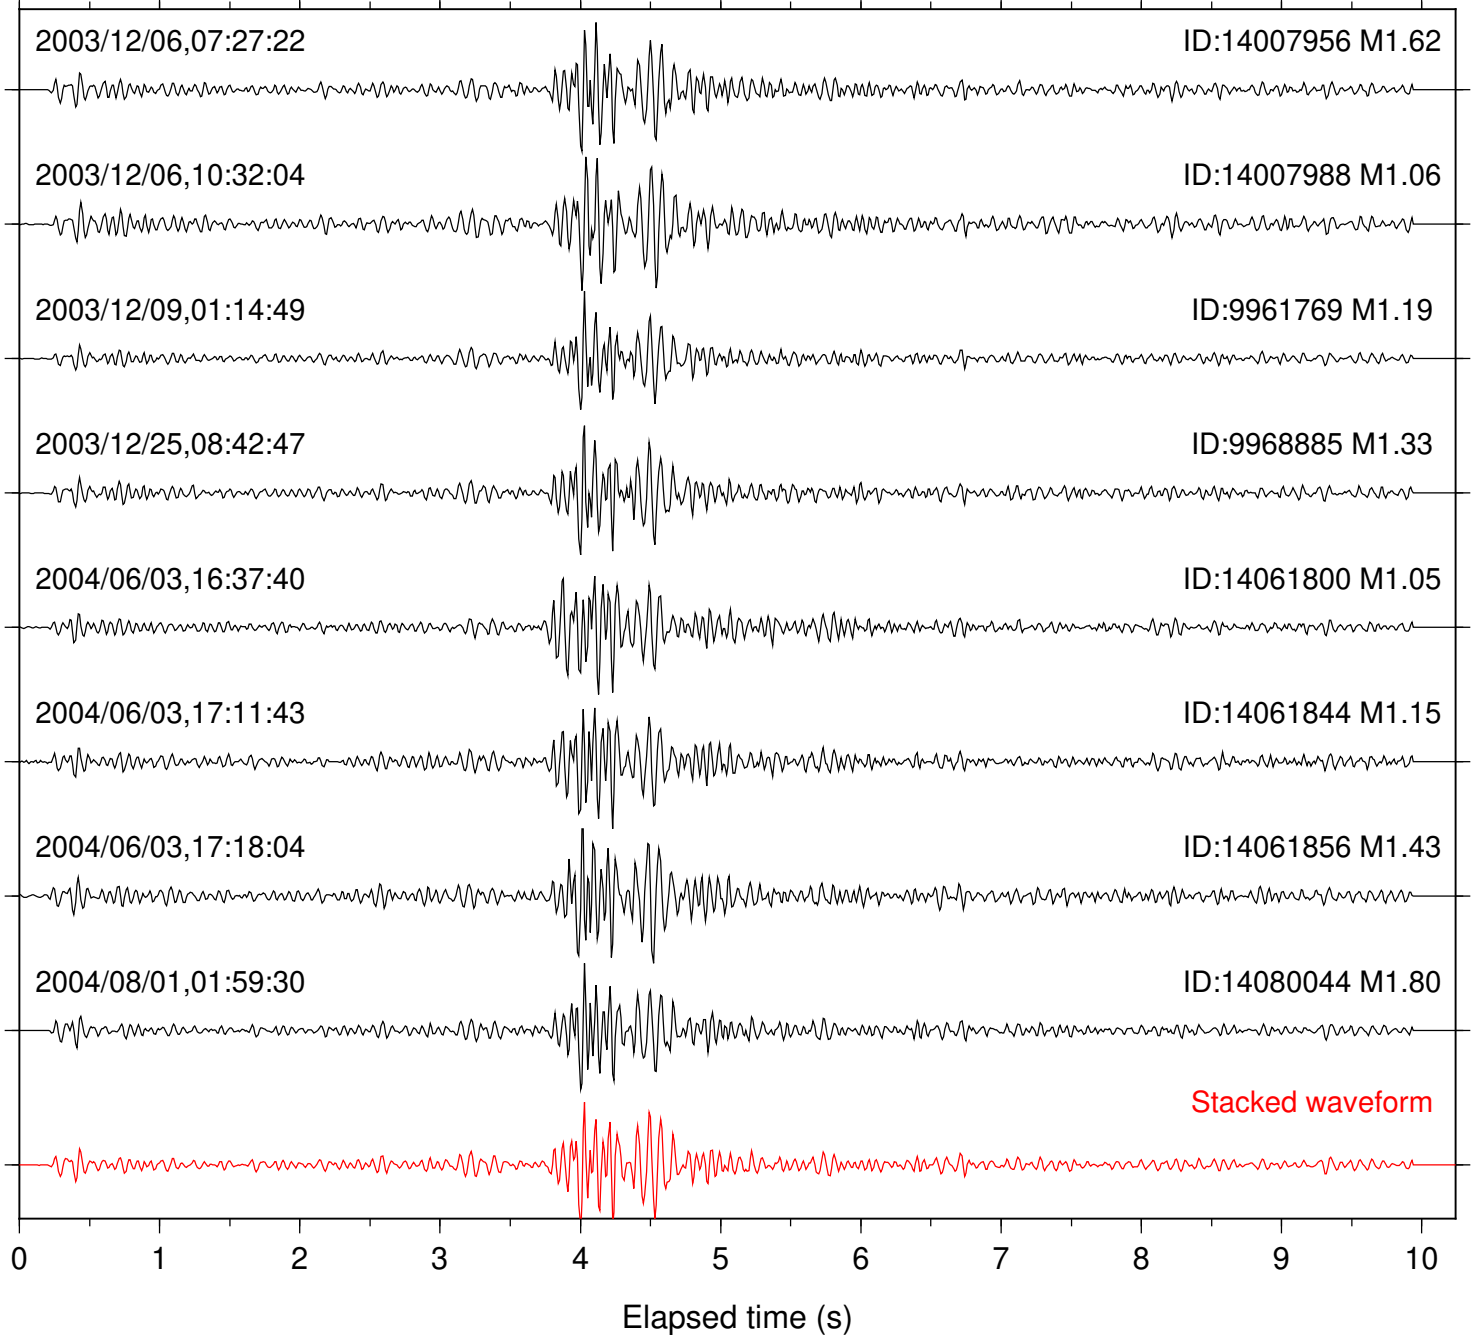

Station: AGA Com: HHZ

Focal depth: 8.94 km

Station: BOR Com: HHZ

Focal depth: 9.17 km

Station: BZN Com: HHZ

Focal depth: 8.99 km

Station: CRY Com: HHZ

Focal depth: 8.94 km

Station: DNR Com: HHZ

Focal depth: 8.99 km

Station: FRD Com: HHZ

Focal depth: 8.92 km

Station: KNW Com: HHZ

Focal depth: 8.92 km

Station: PFO Com: HHZ

Focal depth: 8.94 km

Station: PLM Com: HHZ

Focal depth: 9.17 km

Station: SND Com: HHZ

Focal depth: 8.92 km

Station: WMC Com: HHZ

Focal depth: 8.94 km