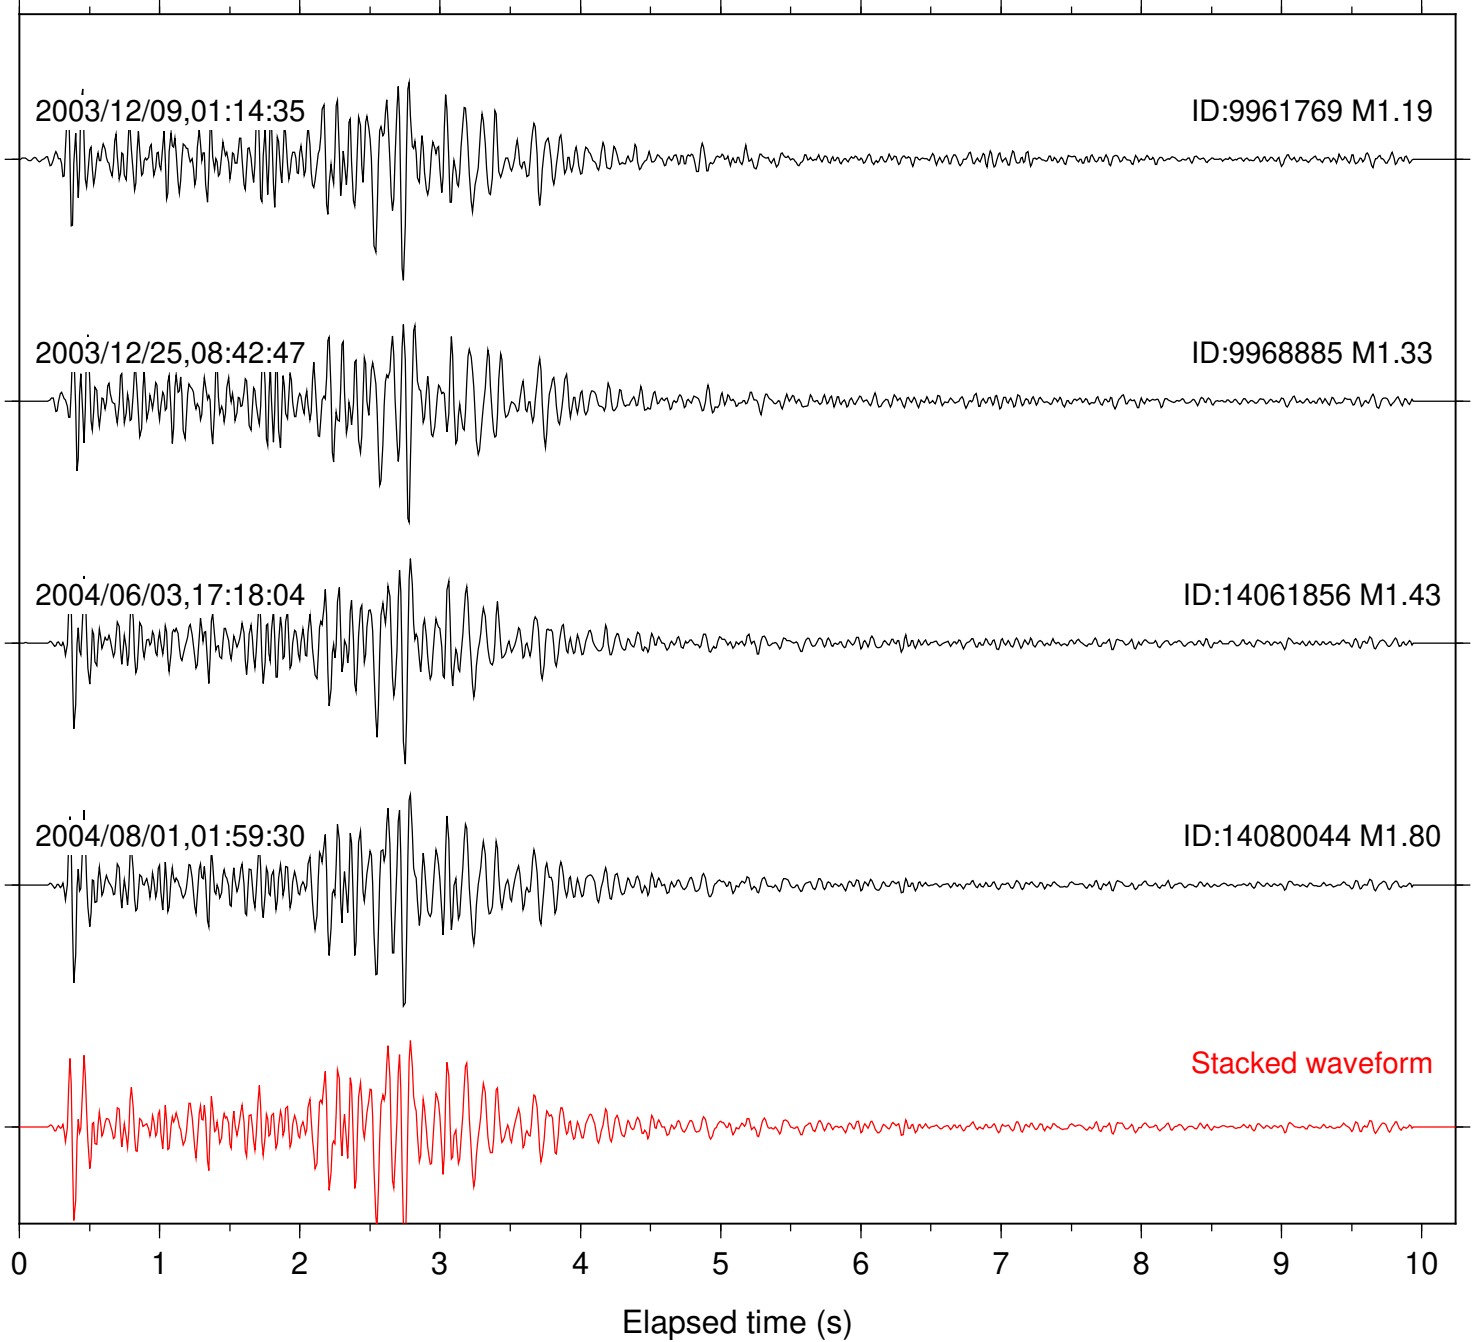

Station: AGA Com: HHZ

Focal depth: 8.94 km

Station: BOR Com: HHZ

Focal depth: 9.17 km

Station: BZN Com: HHZ

Focal depth: 8.99 km

Station: CRY Com: HHZ

Focal depth: 8.94 km

Station: DNR Com: HHZ

Focal depth: 8.99 km

Station: FRD Com: HHZ

Focal depth: 8.92 km

Station: KNW Com: HHZ

Focal depth: 8.92 km

Station: PFO Com: HHZ

Focal depth: 8.94 km

Station: PLM Com: HHZ

Focal depth: 9.17 km

Station: SND Com: HHZ

Focal depth: 8.92 km

Station: WMC Com: HHZ

Focal depth: 8.94 km