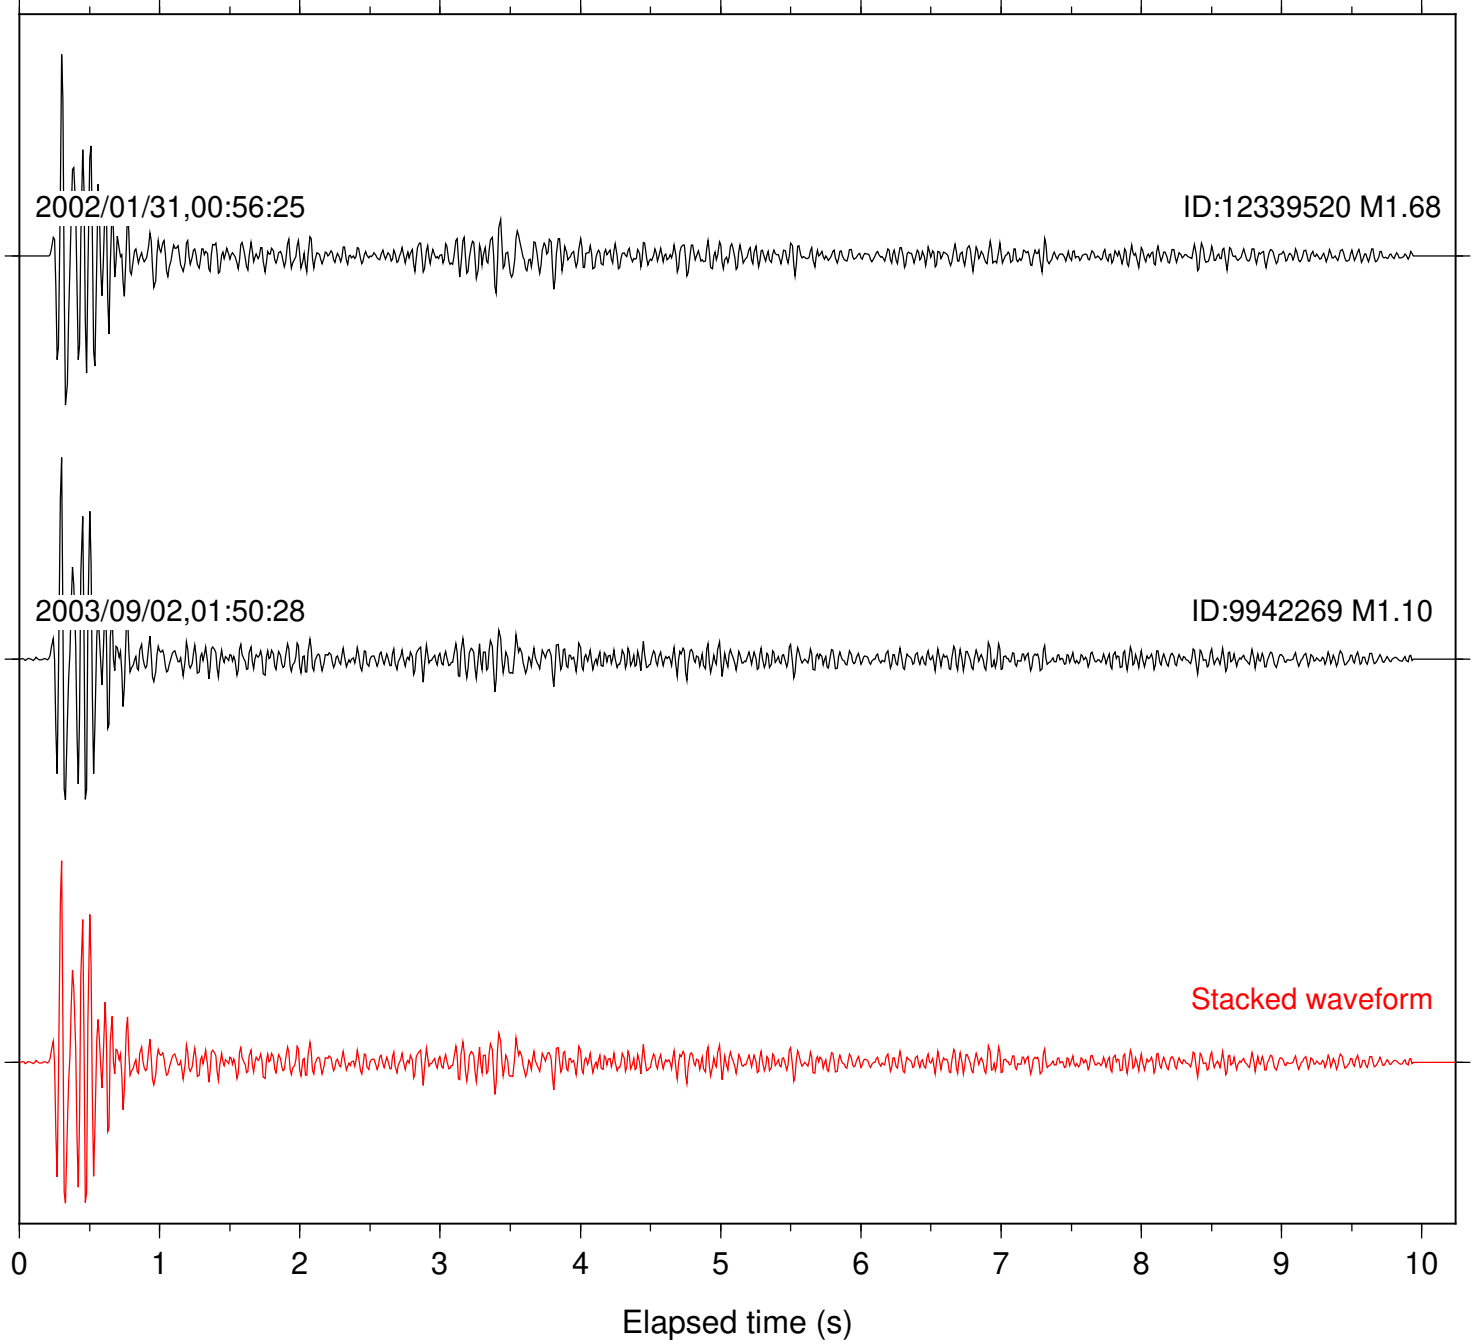

Station: CRY Com: HHZ

Focal depth: 8.25 km

Station: FRD Com: HHZ

Focal depth: 8.25 km

2002/01/31,00:56:25

ID:12339520 M1.68

2003/09/02,01:50:28

ID:9942269 M1.10

Stacked waveform

0 1 2 3 4 5 6 7 8 9 10  
Elapsed time (s)

Station: SND Com: HHZ

Focal depth: 8.25 km