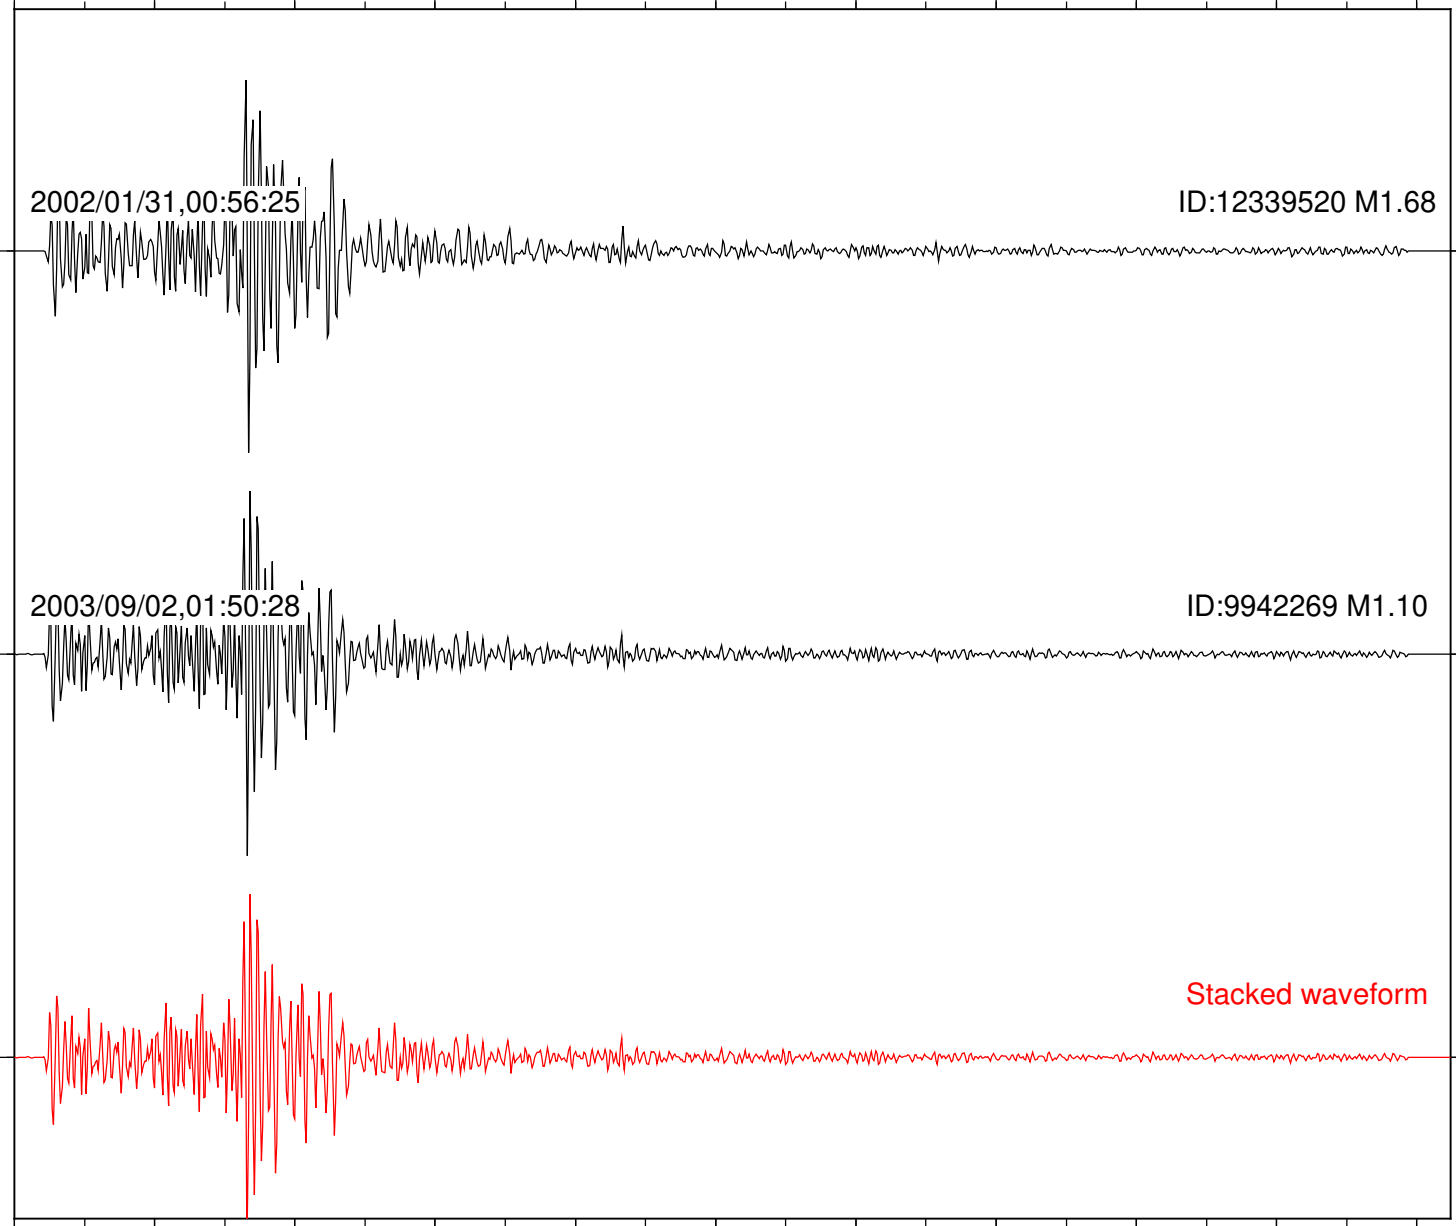

Station: CRY Com: HHZ

Focal depth: 8.25 km

Station: FRD Com: HHZ

Focal depth: 8.25 km

2002/01/31,00:56:25

ID:12339520 M1.68

2003/09/02,01:50:28

ID:9942269 M1.10

Stacked waveform

0 1 2 3 4 5 6 7 8 9 10  
Elapsed time (s)

Station: SND Com: HHZ

Focal depth: 8.25 km