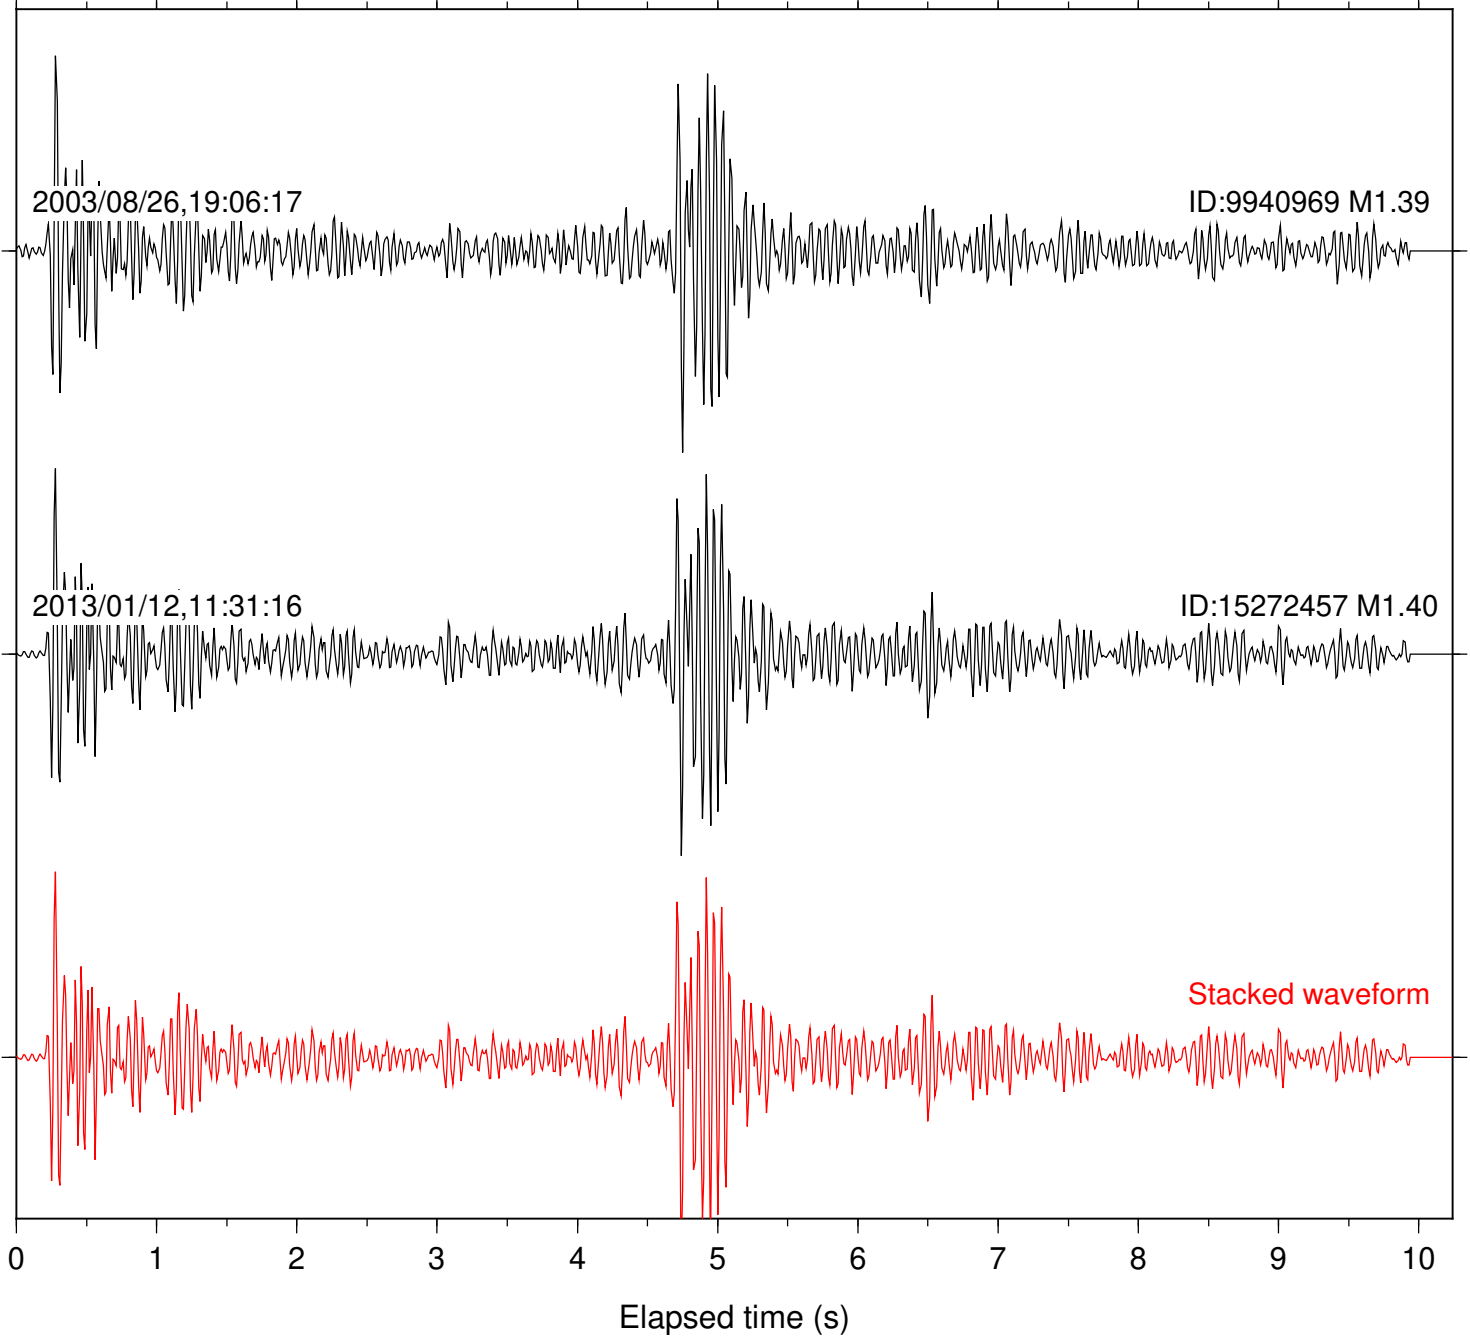

Focal depth: 15.60 km

2003/08/26,19:06:17

ID:9940969 M1.39

2013/01/12,11:31:16

ID:15272457 M1.40

Stacked waveform

0 1 2 3 4 5 6 7 8 9 10

Elapsed time (s)

Station: DGR Com: HHZ

Focal depth: 15.60 km

Station: FRD Com: HHZ

Focal depth: 15.60 km

Station: HMT2 Com: HHZ

Focal depth: 15.60 km

Station: KNW Com: HHZ

Focal depth: 15.60 km

Station: PFO Com: HHZ

Focal depth: 15.60 km

Station: RDM Com: HHZ

Focal depth: 15.60 km