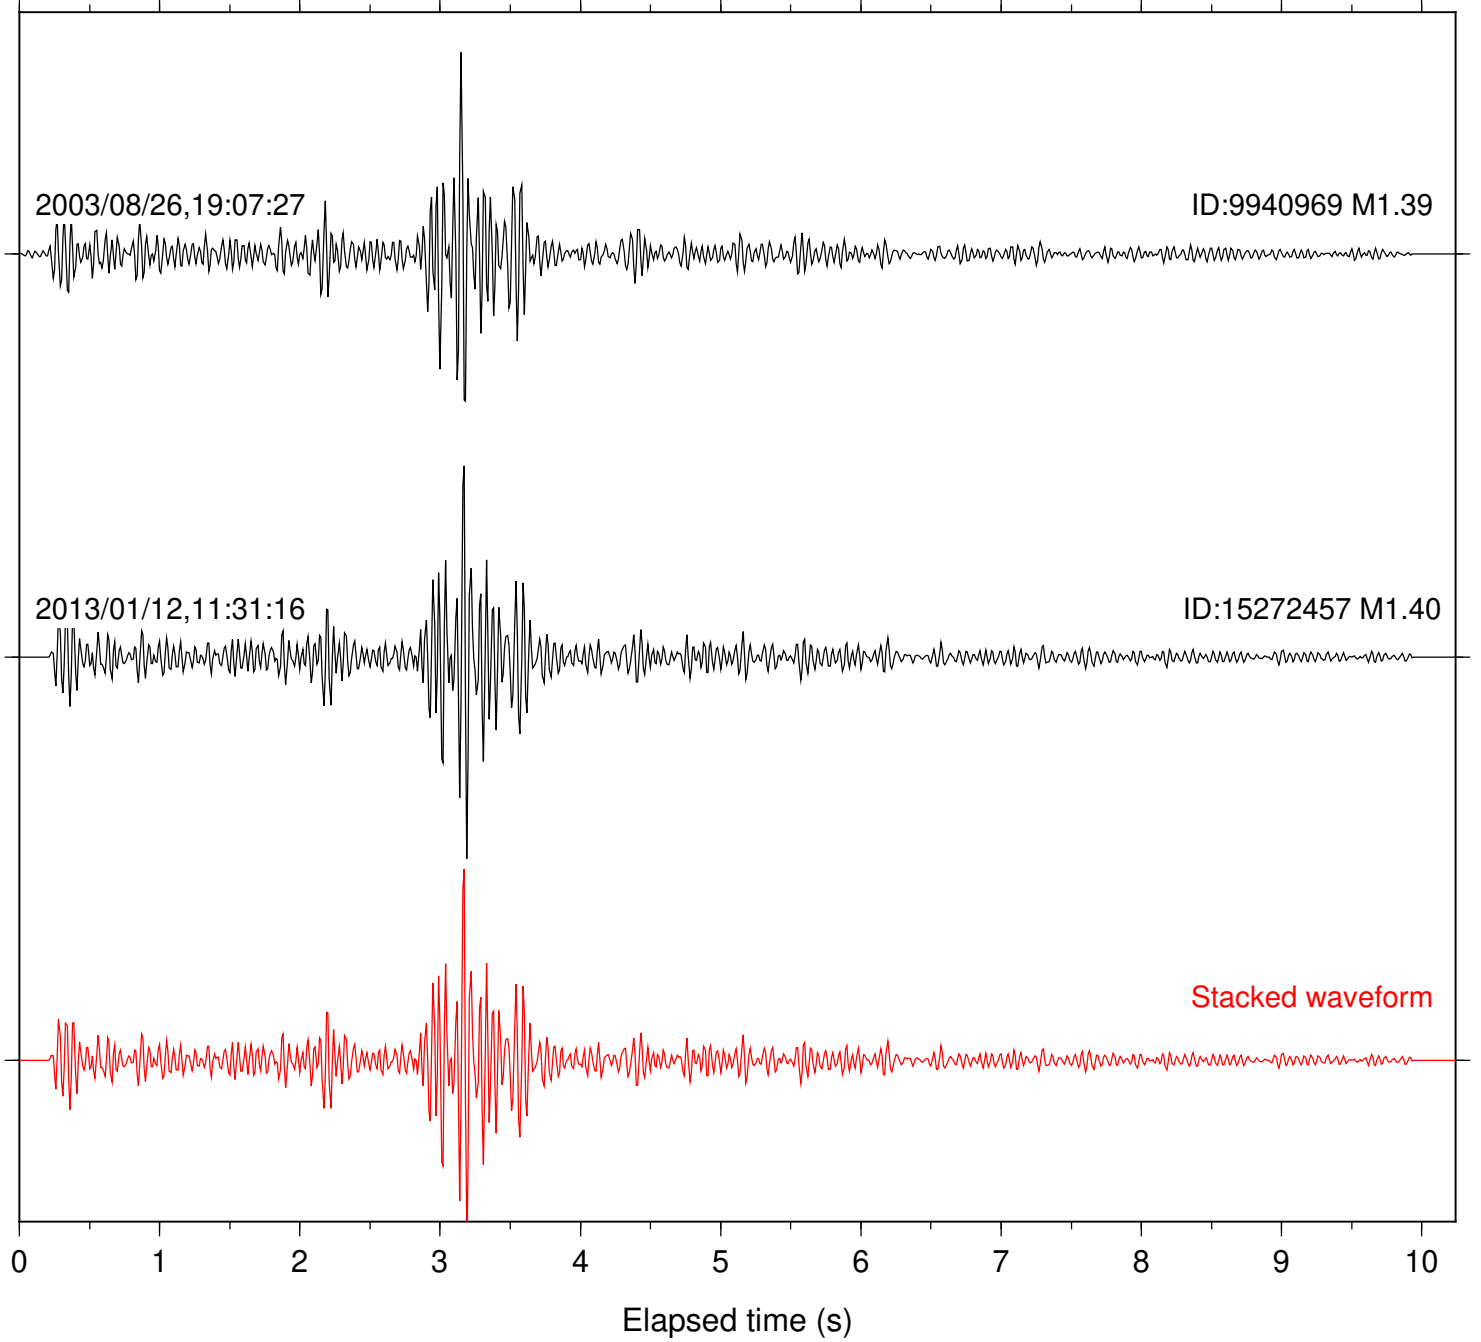

Station: BAC Com: EHZ

Focal depth: 15.60 km

2003/08/26,19:07:30

ID:9940969 M1.39

2013/01/12,11:31:16

ID:15272457 M1.40

Stacked waveform

Station: CRY Com: HHZ

Focal depth: 15.60 km

2003/08/26,19:06:17

ID:9940969 M1.39

2013/01/12,11:31:16

ID:15272457 M1.40

Stacked waveform

0 1 2 3 4 5 6 7 8 9 10

Elapsed time (s)

Station: DGR Com: HHZ

Focal depth: 15.60 km

Station: FRD Com: HHZ

Focal depth: 15.60 km

Station: HMT2 Com: HHZ

Focal depth: 15.60 km

Station: KNW Com: HHZ

Focal depth: 15.60 km

Station: PFO Com: HHZ

Focal depth: 15.60 km

Station: RDM Com: HHZ

Focal depth: 15.60 km