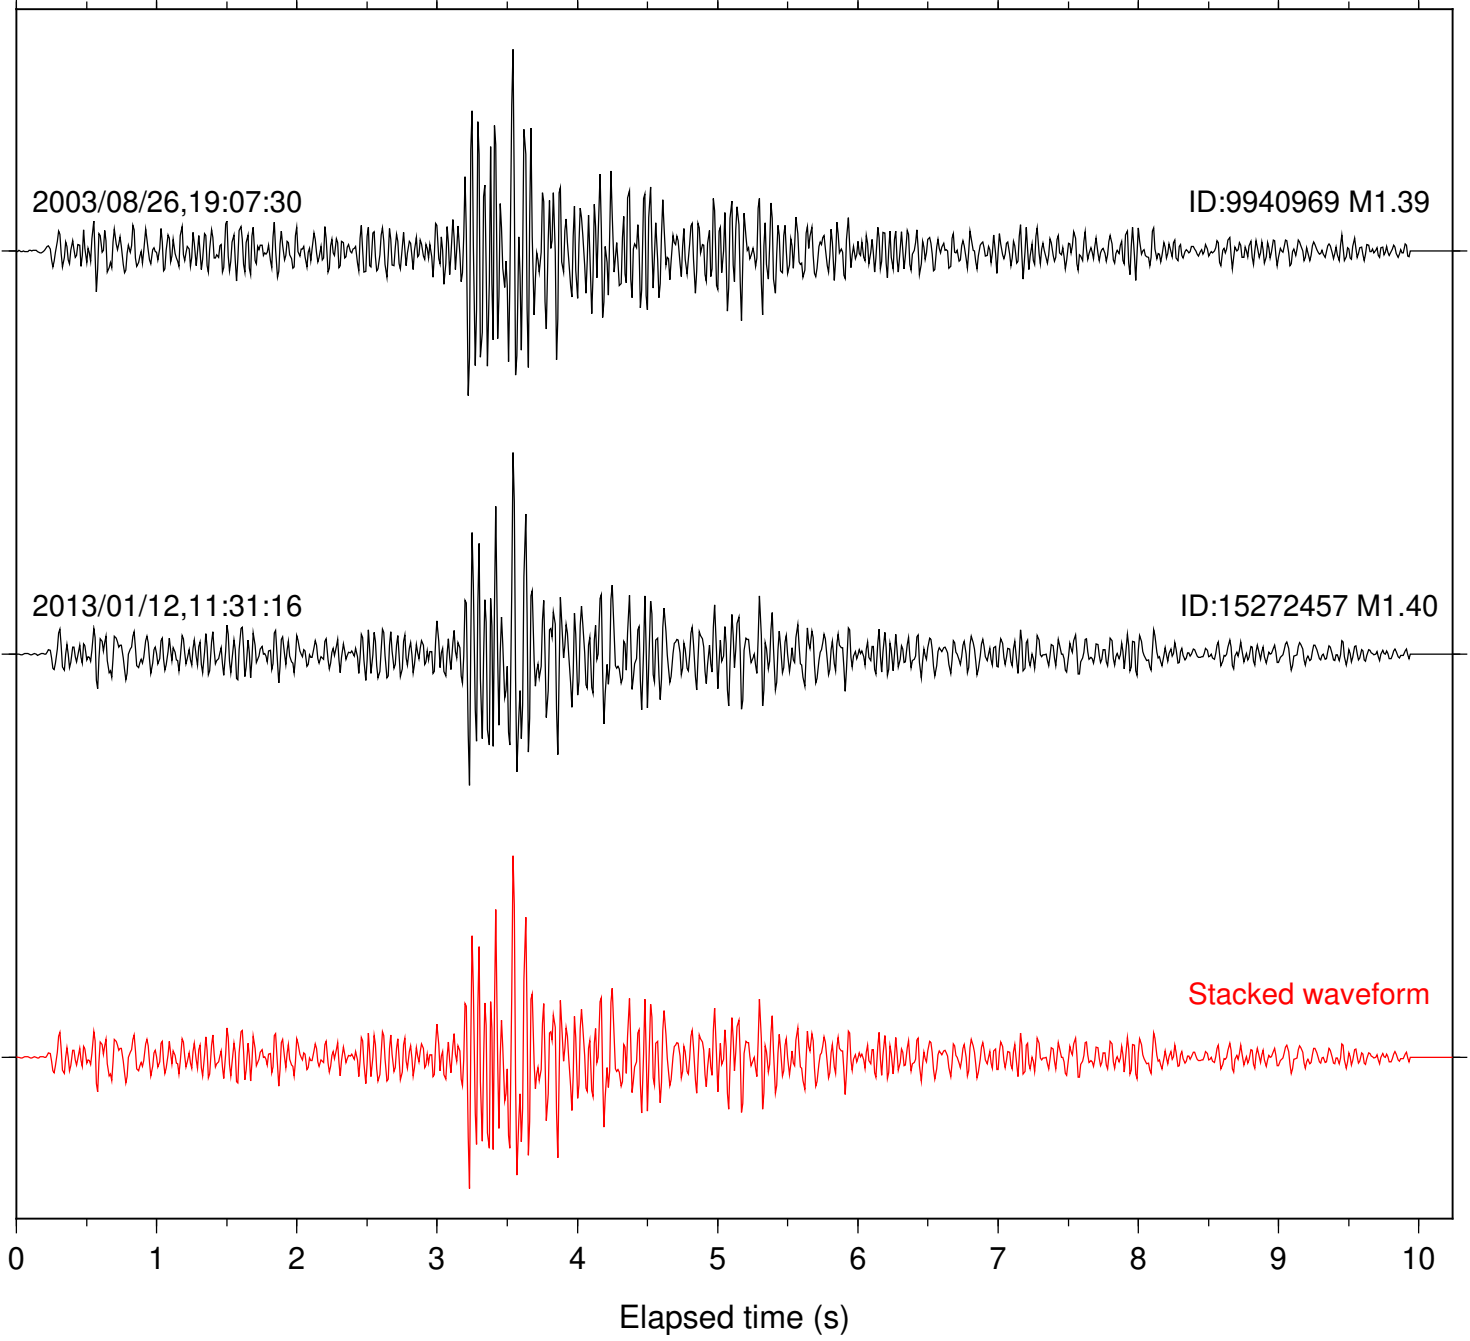

Station: BAC Com: EHZ

Focal depth: 15.60 km

2003/08/26,19:07:30

ID:9940969 M1.39

2013/01/12,11:31:16

ID:15272457 M1.40

Stacked waveform

Station: CRY Com: HHZ

Focal depth: 15.60 km

2003/08/26,19:06:17

ID:9940969 M1.39

2013/01/12,11:31:16

ID:15272457 M1.40

Stacked waveform

0 1 2 3 4 5 6 7 8 9 10

Elapsed time (s)

Station: DGR Com: HHZ

Focal depth: 15.60 km

Station: FRD Com: HHZ

Focal depth: 15.60 km

Station: HMT2 Com: HHZ

Focal depth: 15.60 km

Station: KNW Com: HHZ

Focal depth: 15.60 km

Station: PFO Com: HHZ

Focal depth: 15.60 km

Station: RDM Com: HHZ

Focal depth: 15.60 km