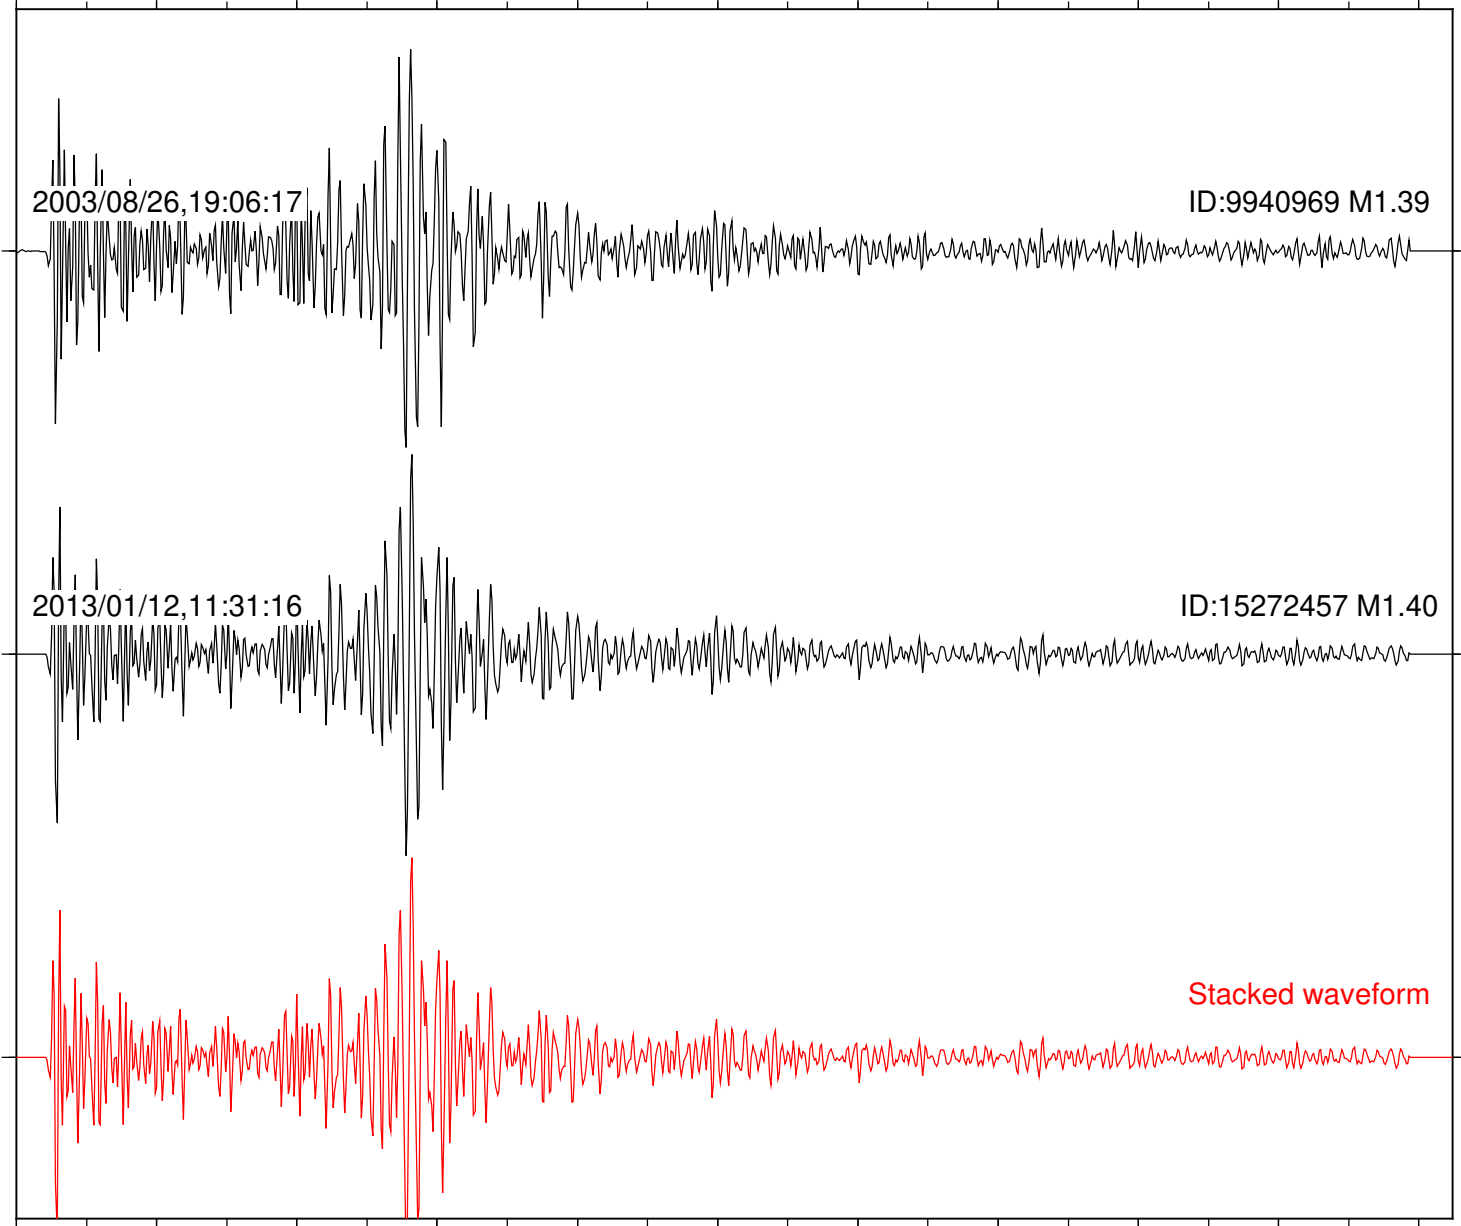

Station: BAC Com: EHZ

Focal depth: 15.60 km

2003/08/26,19:07:30

ID:9940969 M1.39

2013/01/12,11:31:16

ID:15272457 M1.40

Stacked waveform

Station: CRY Com: HHZ

Focal depth: 15.60 km

2003/08/26,19:06:17

ID:9940969 M1.39

2013/01/12,11:31:16

ID:15272457 M1.40

Stacked waveform

0 1 2 3 4 5 6 7 8 9 10

Elapsed time (s)

Station: DGR Com: HHZ

Focal depth: 15.60 km

Station: FRD Com: HHZ

Focal depth: 15.60 km

Station: HMT2 Com: HHZ

Focal depth: 15.60 km

Station: KNW Com: HHZ

Focal depth: 15.60 km

Station: PFO Com: HHZ

Focal depth: 15.60 km

Station: RDM Com: HHZ

Focal depth: 15.60 km