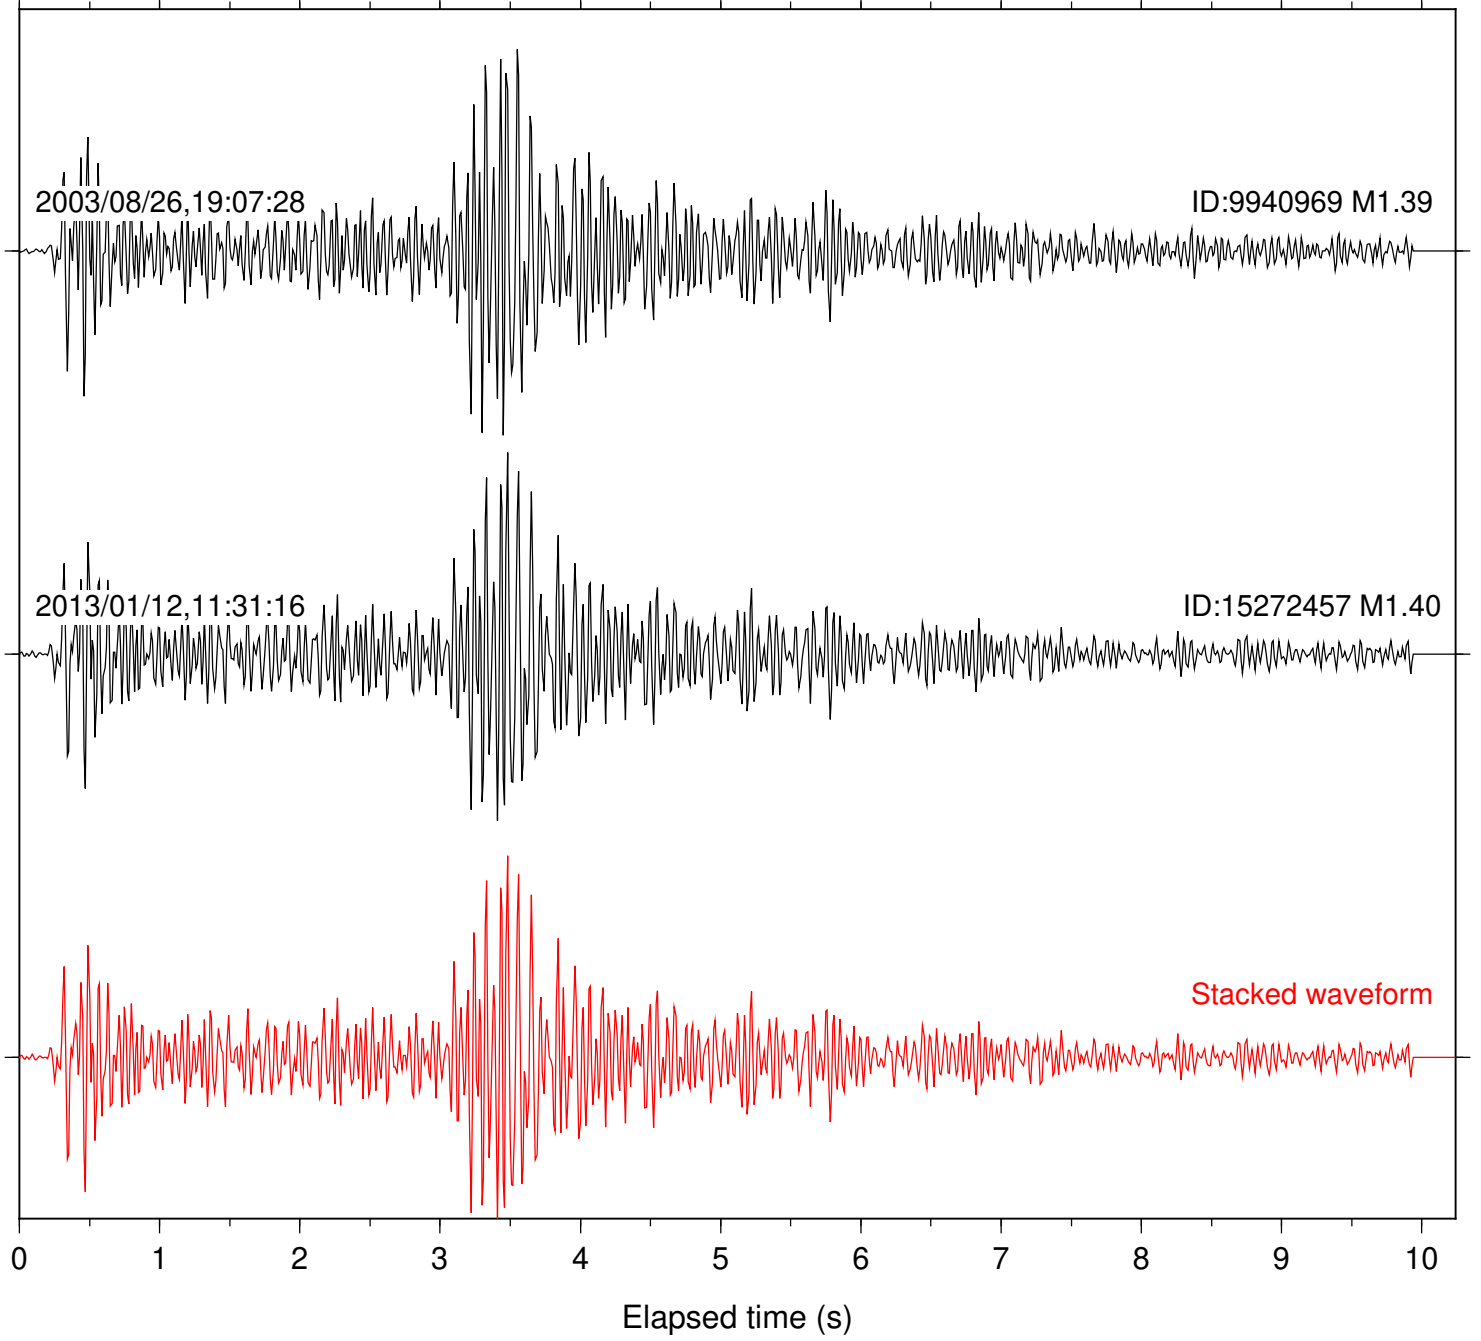

Focal depth: 15.60 km

2003/08/26,19:06:17

ID:9940969 M1.39

2013/01/12,11:31:16

ID:15272457 M1.40

Stacked waveform

0 1 2 3 4 5 6 7 8 9 10

Elapsed time (s)

Station: DGR Com: HHZ

Focal depth: 15.60 km

Station: FRD Com: HHZ

Focal depth: 15.60 km

Station: HMT2 Com: HHZ

Focal depth: 15.60 km

Station: KNW Com: HHZ

Focal depth: 15.60 km

Station: PFO Com: HHZ

Focal depth: 15.60 km

Station: RDM Com: HHZ

Focal depth: 15.60 km