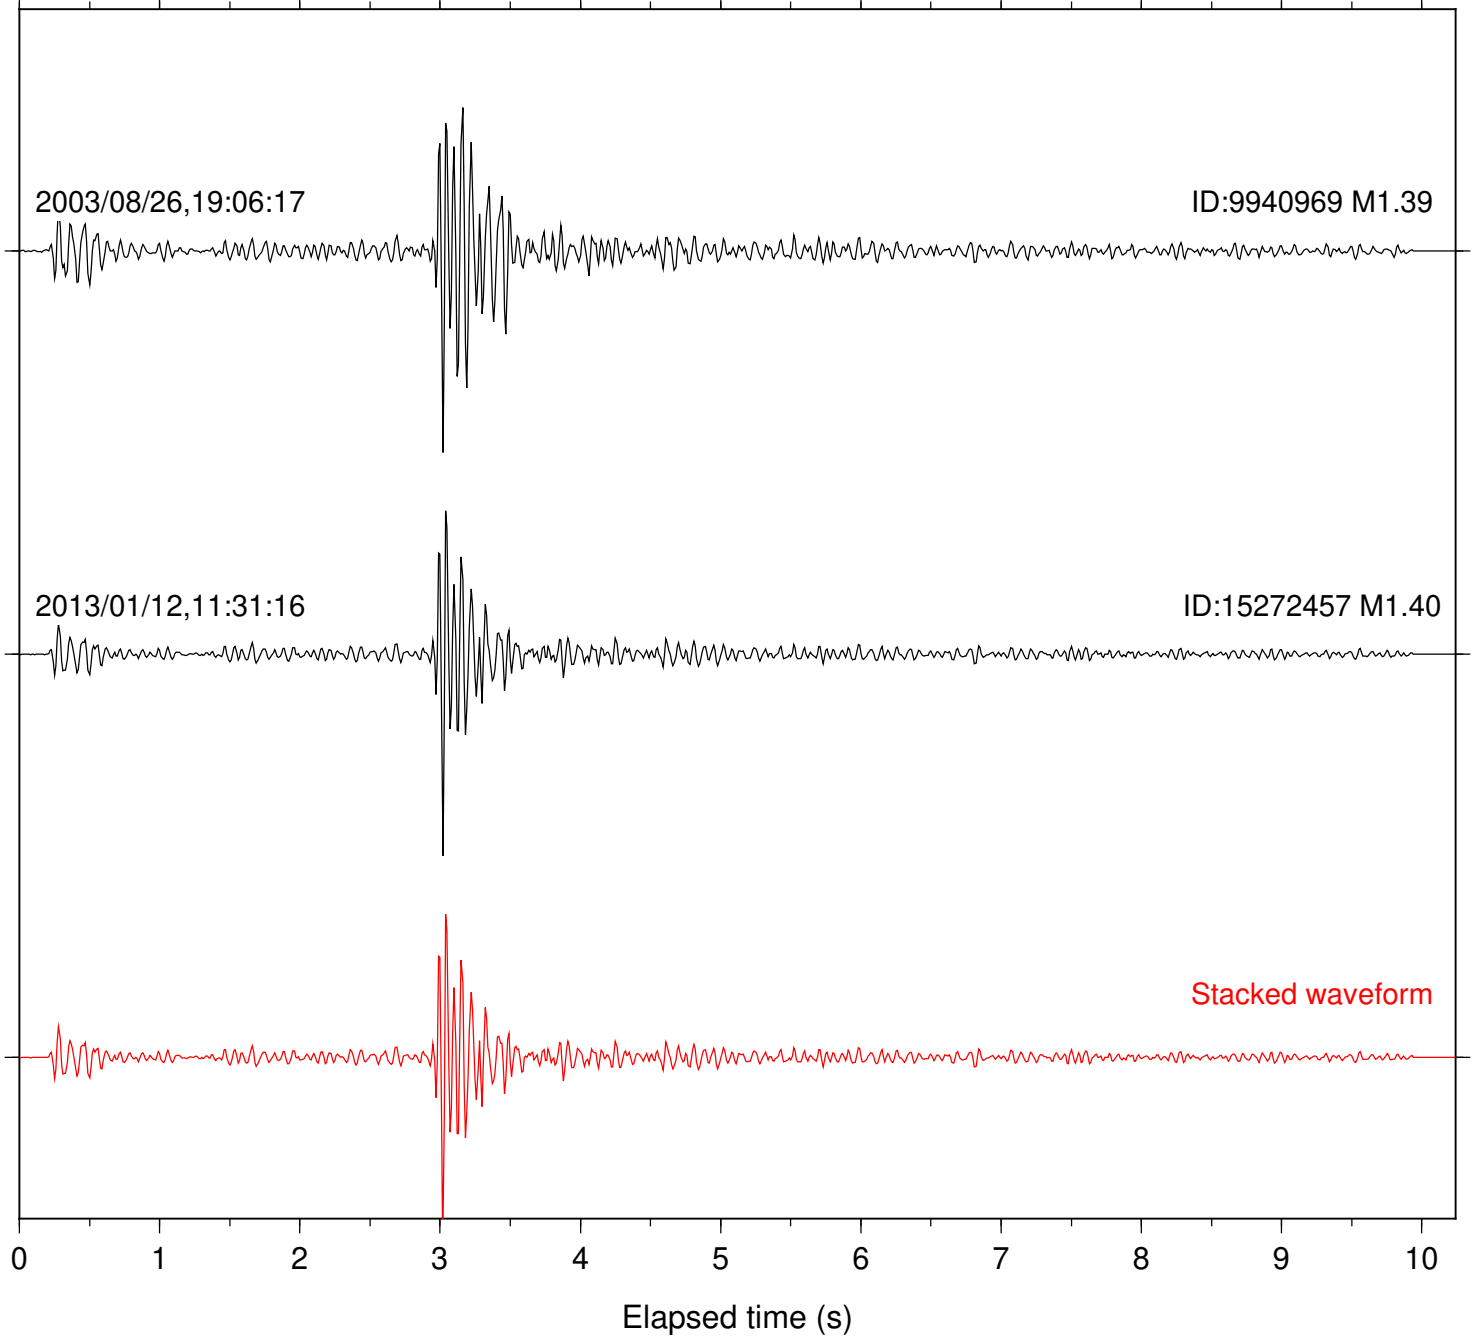

Station: DGR Com: HHZ

Focal depth: 15.60 km

Station: FRD Com: HHZ

Focal depth: 15.60 km

Station: HMT2 Com: HHZ

Focal depth: 15.60 km

Station: KNW Com: HHZ

Focal depth: 15.60 km

Station: PFO Com: HHZ

Focal depth: 15.60 km

Station: RDM Com: HHZ

Focal depth: 15.60 km