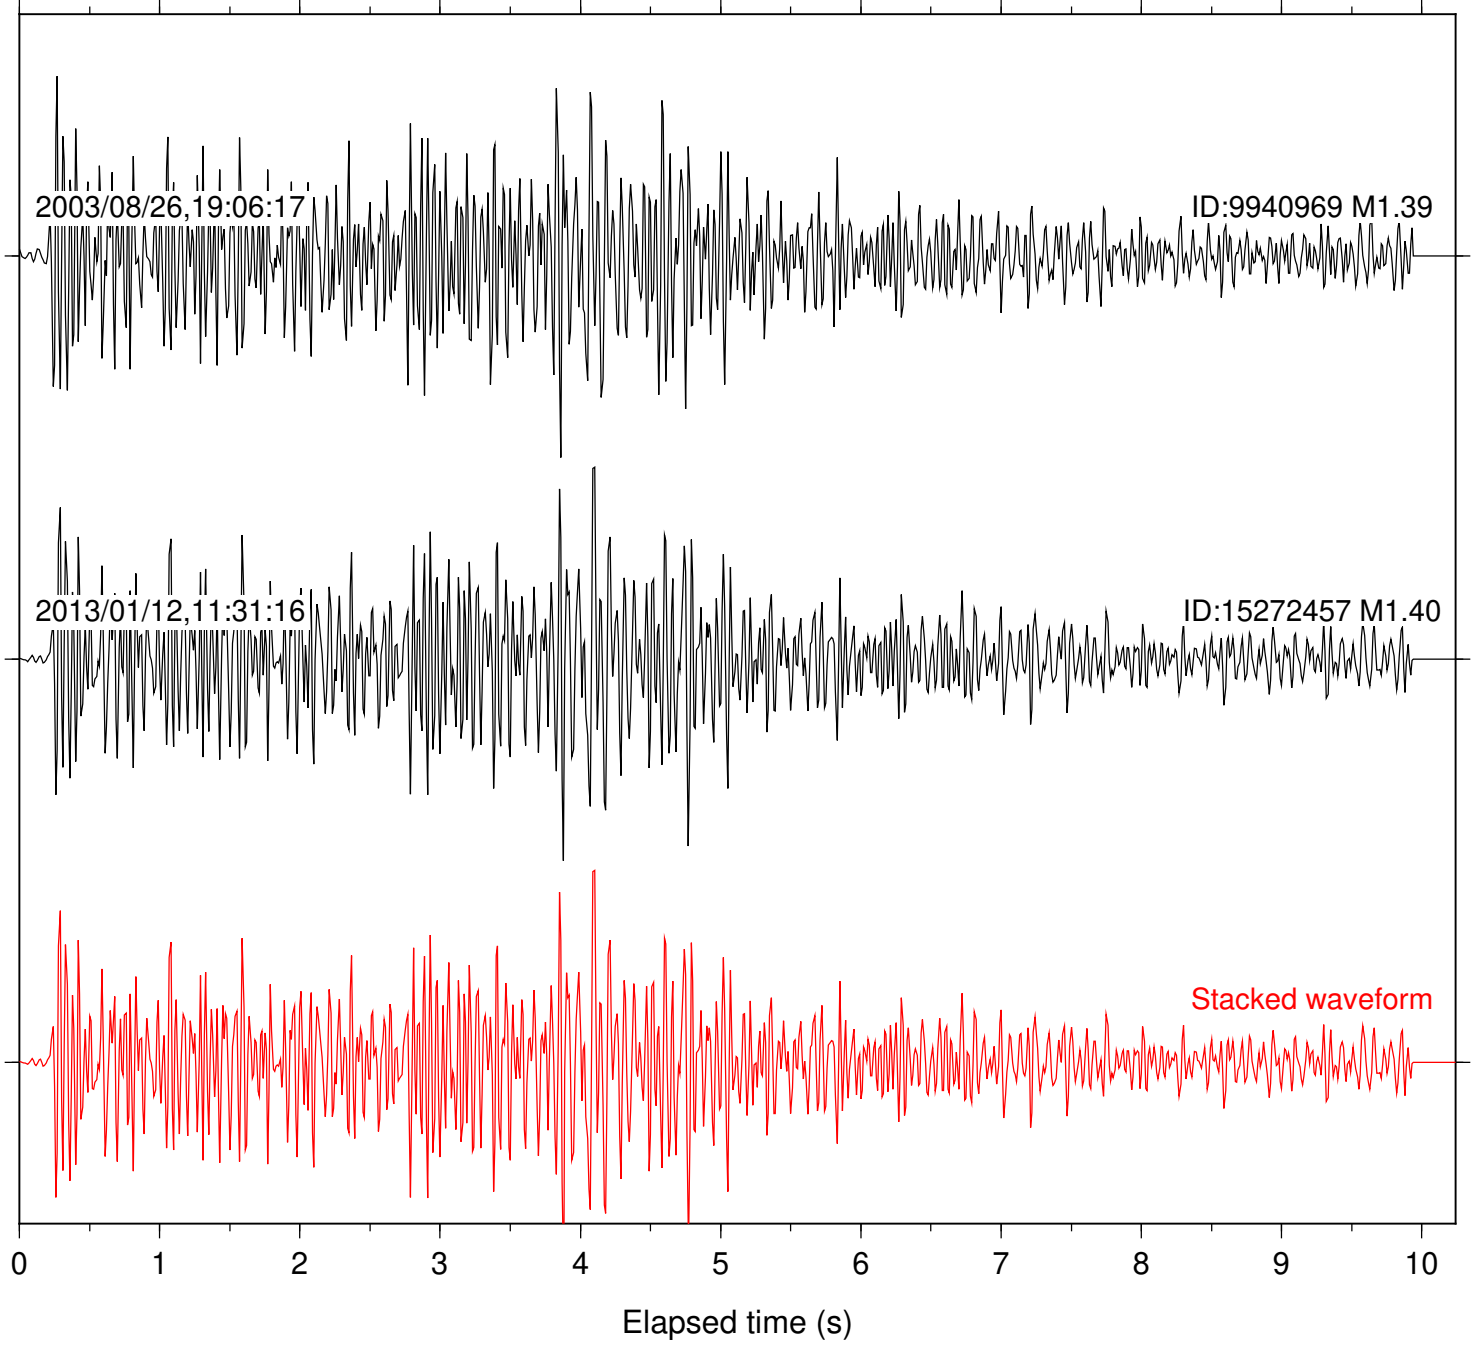

Focal depth: 15.60 km

2003/08/26,19:06:17

ID:9940969 M1.39

2013/01/12,11:31:16

ID:15272457 M1.40

Stacked waveform

0 1 2 3 4 5 6 7 8 9 10

Elapsed time (s)

Station: DGR Com: HHZ

Focal depth: 15.60 km

Station: FRD Com: HHZ

Focal depth: 15.60 km

Station: HMT2 Com: HHZ

Focal depth: 15.60 km

Station: KNW Com: HHZ

Focal depth: 15.60 km

Station: PFO Com: HHZ

Focal depth: 15.60 km

Station: RDM Com: HHZ

Focal depth: 15.60 km