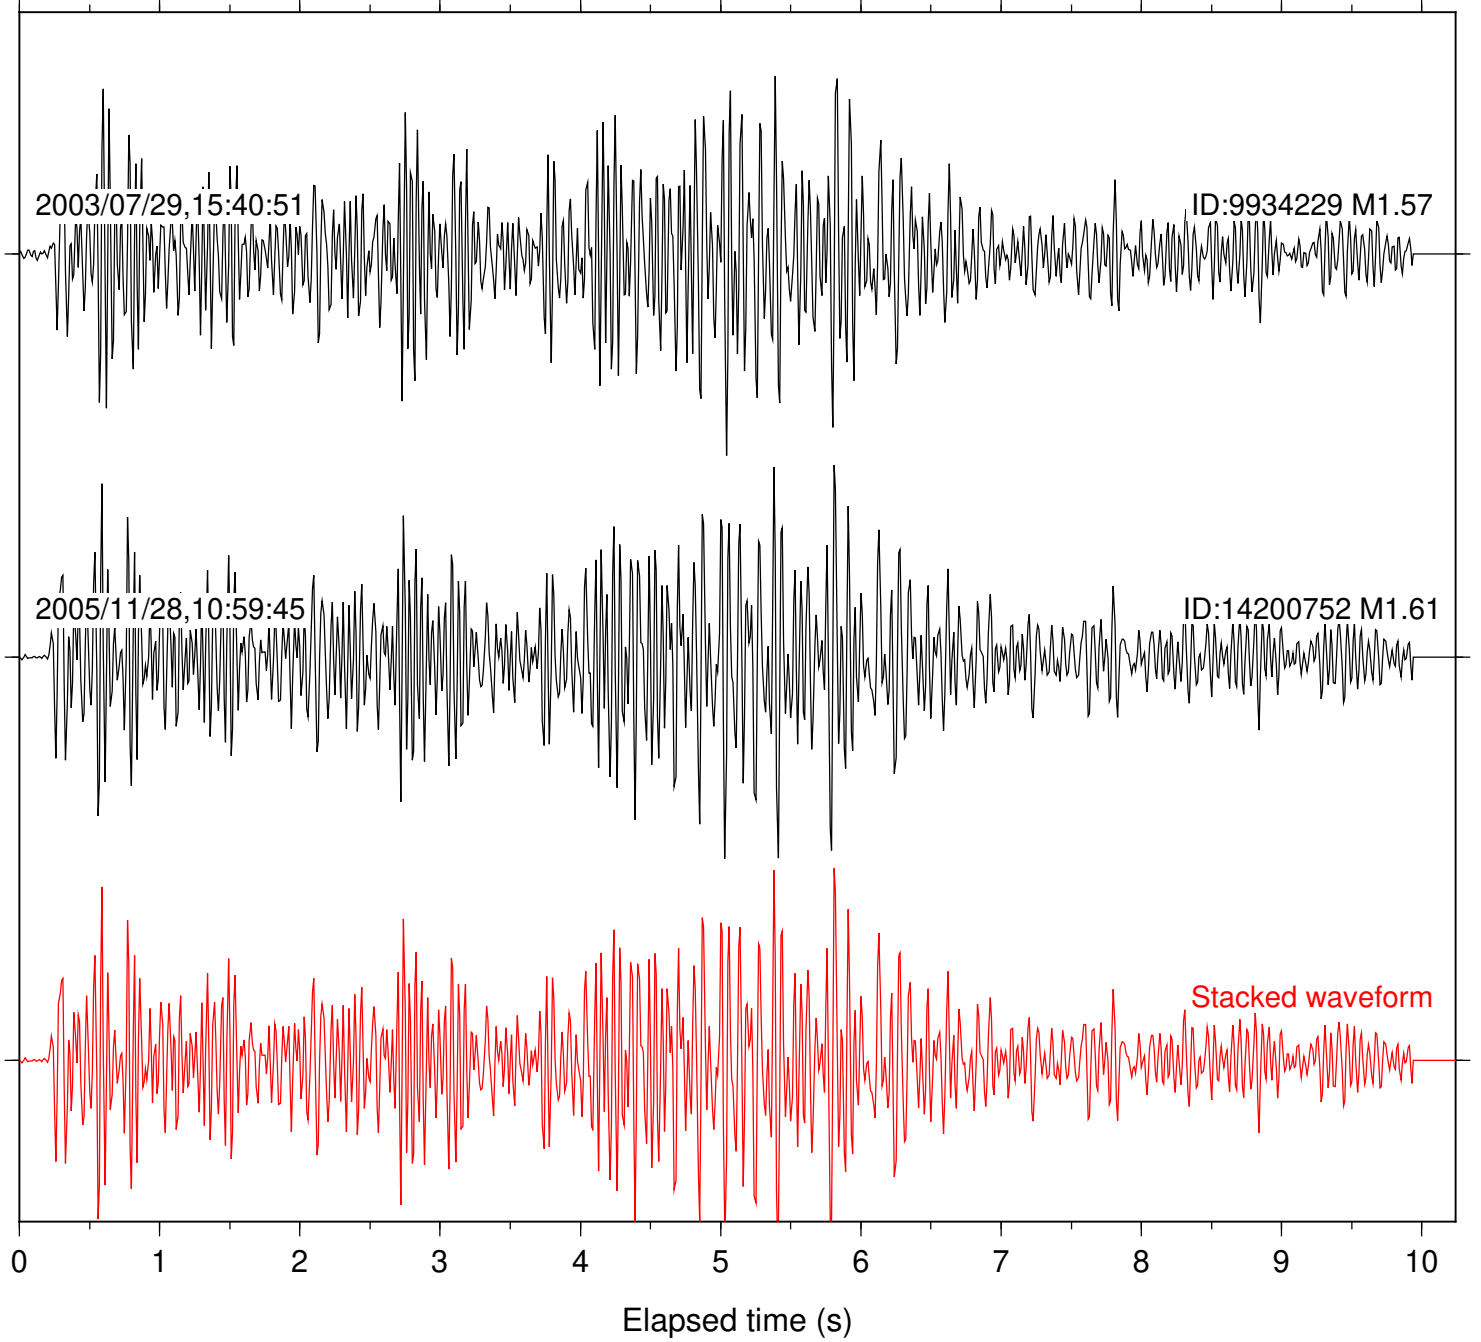

Station: DGR Com: HHZ

Focal depth: 13.24 km

2003/07/29,15:40:53

ID:9934229 M1.57

2005/11/28,10:59:42

ID:14200752 M1.61

Stacked waveform

0 1 2 3 4 5 6 7 8 9 10
Elapsed time (s)

Station: FRD Com: HHZ

Focal depth: 13.24 km

Station: PLM Com: HHZ

Focal depth: 13.24 km

Station: SND Com: HHZ

Focal depth: 13.24 km