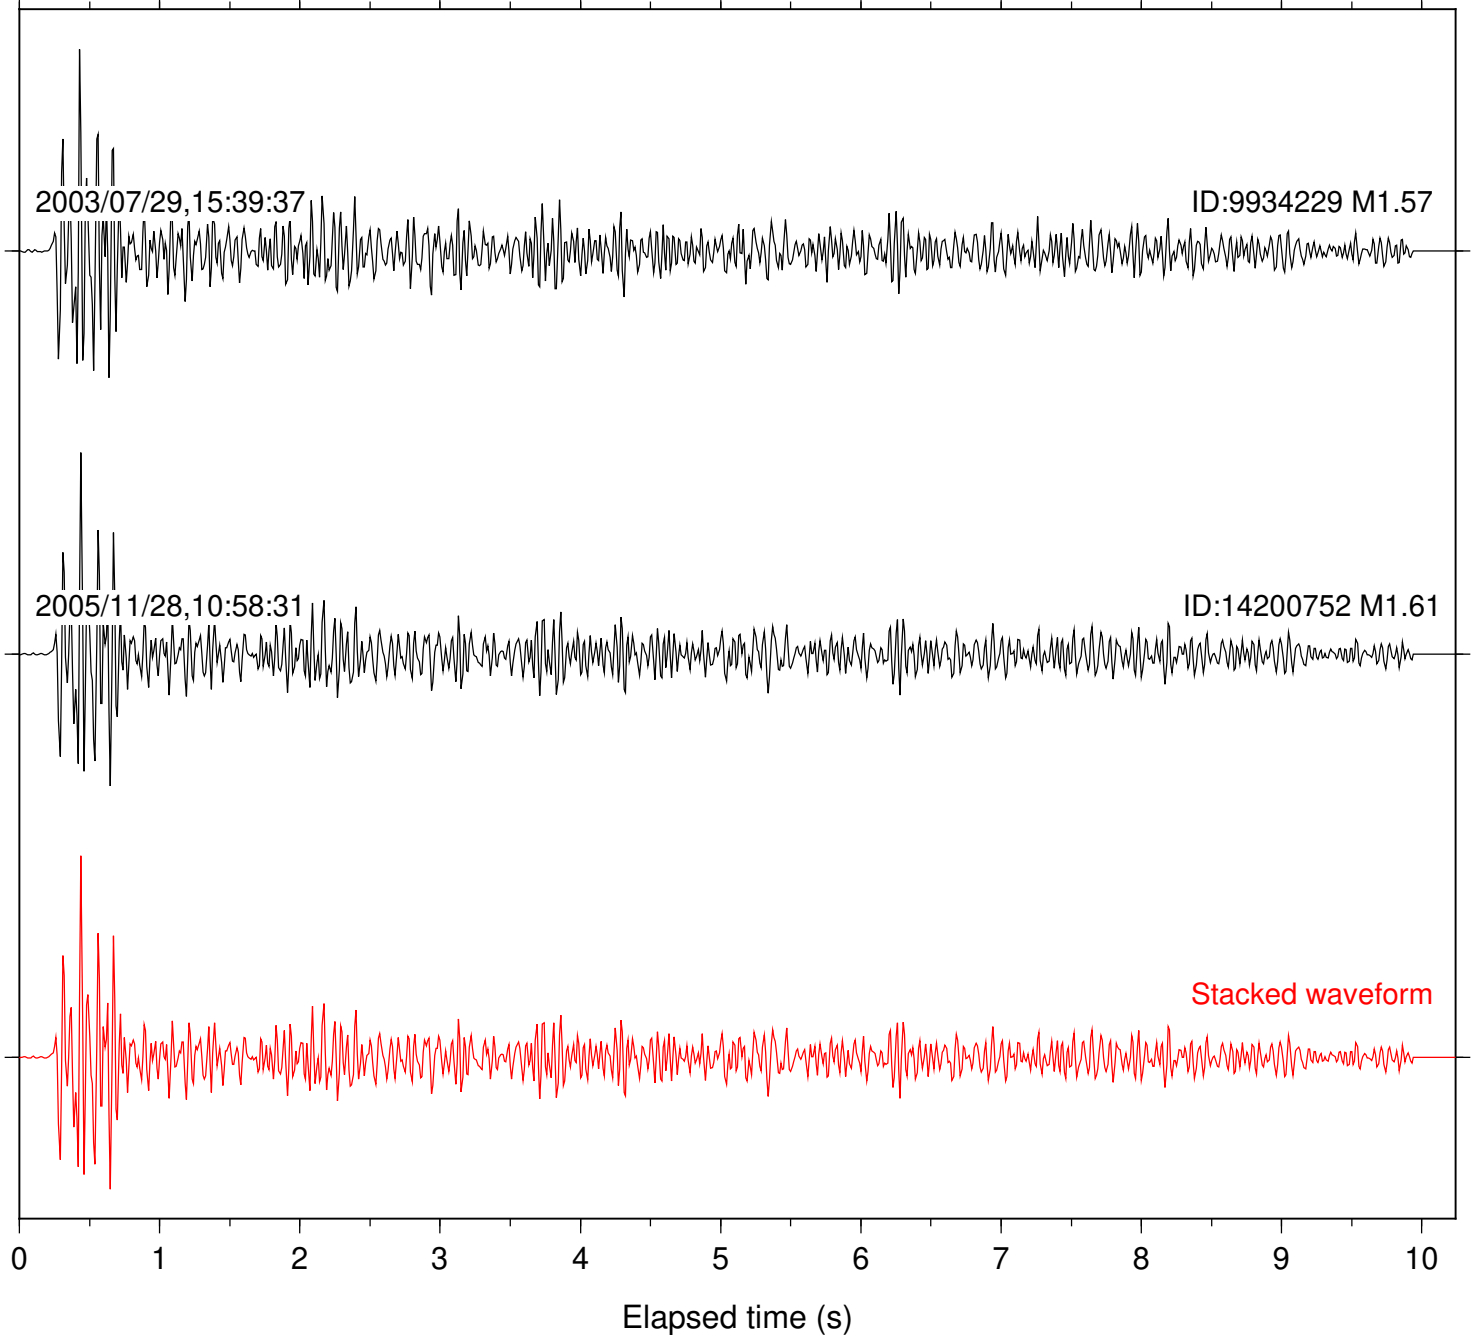

Station: DGR Com: HHZ

Focal depth: 13.24 km

2003/07/29,15:40:53

ID:9934229 M1.57

2005/11/28,10:59:42

ID:14200752 M1.61

Stacked waveform

0 1 2 3 4 5 6 7 8 9 10
Elapsed time (s)

Station: FRD Com: HHZ

Focal depth: 13.24 km

Station: PLM Com: HHZ

Focal depth: 13.24 km

Station: SND Com: HHZ

Focal depth: 13.24 km