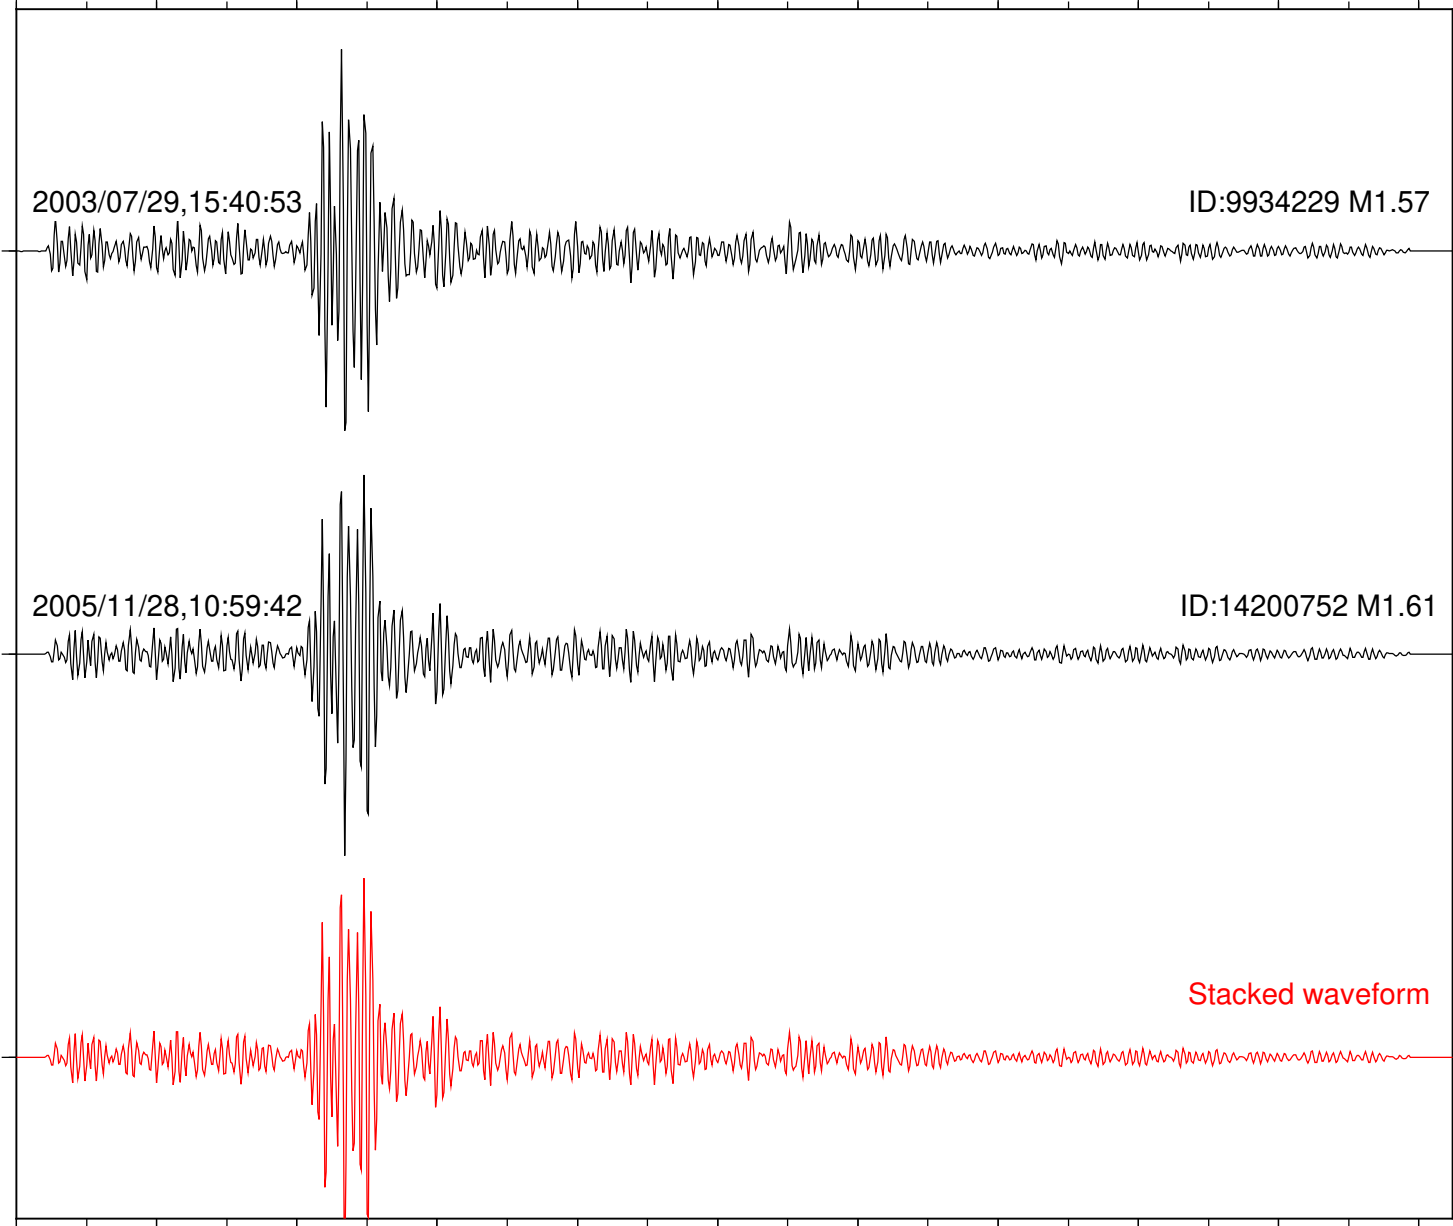

Station: DGR Com: HHZ

Focal depth: 13.24 km

2003/07/29,15:40:53

ID:9934229 M1.57

2005/11/28,10:59:42

ID:14200752 M1.61

Stacked waveform

0 1 2 3 4 5 6 7 8 9 10
Elapsed time (s)

Station: FRD Com: HHZ

Focal depth: 13.24 km

Station: PLM Com: HHZ

Focal depth: 13.24 km

Station: SND Com: HHZ

Focal depth: 13.24 km