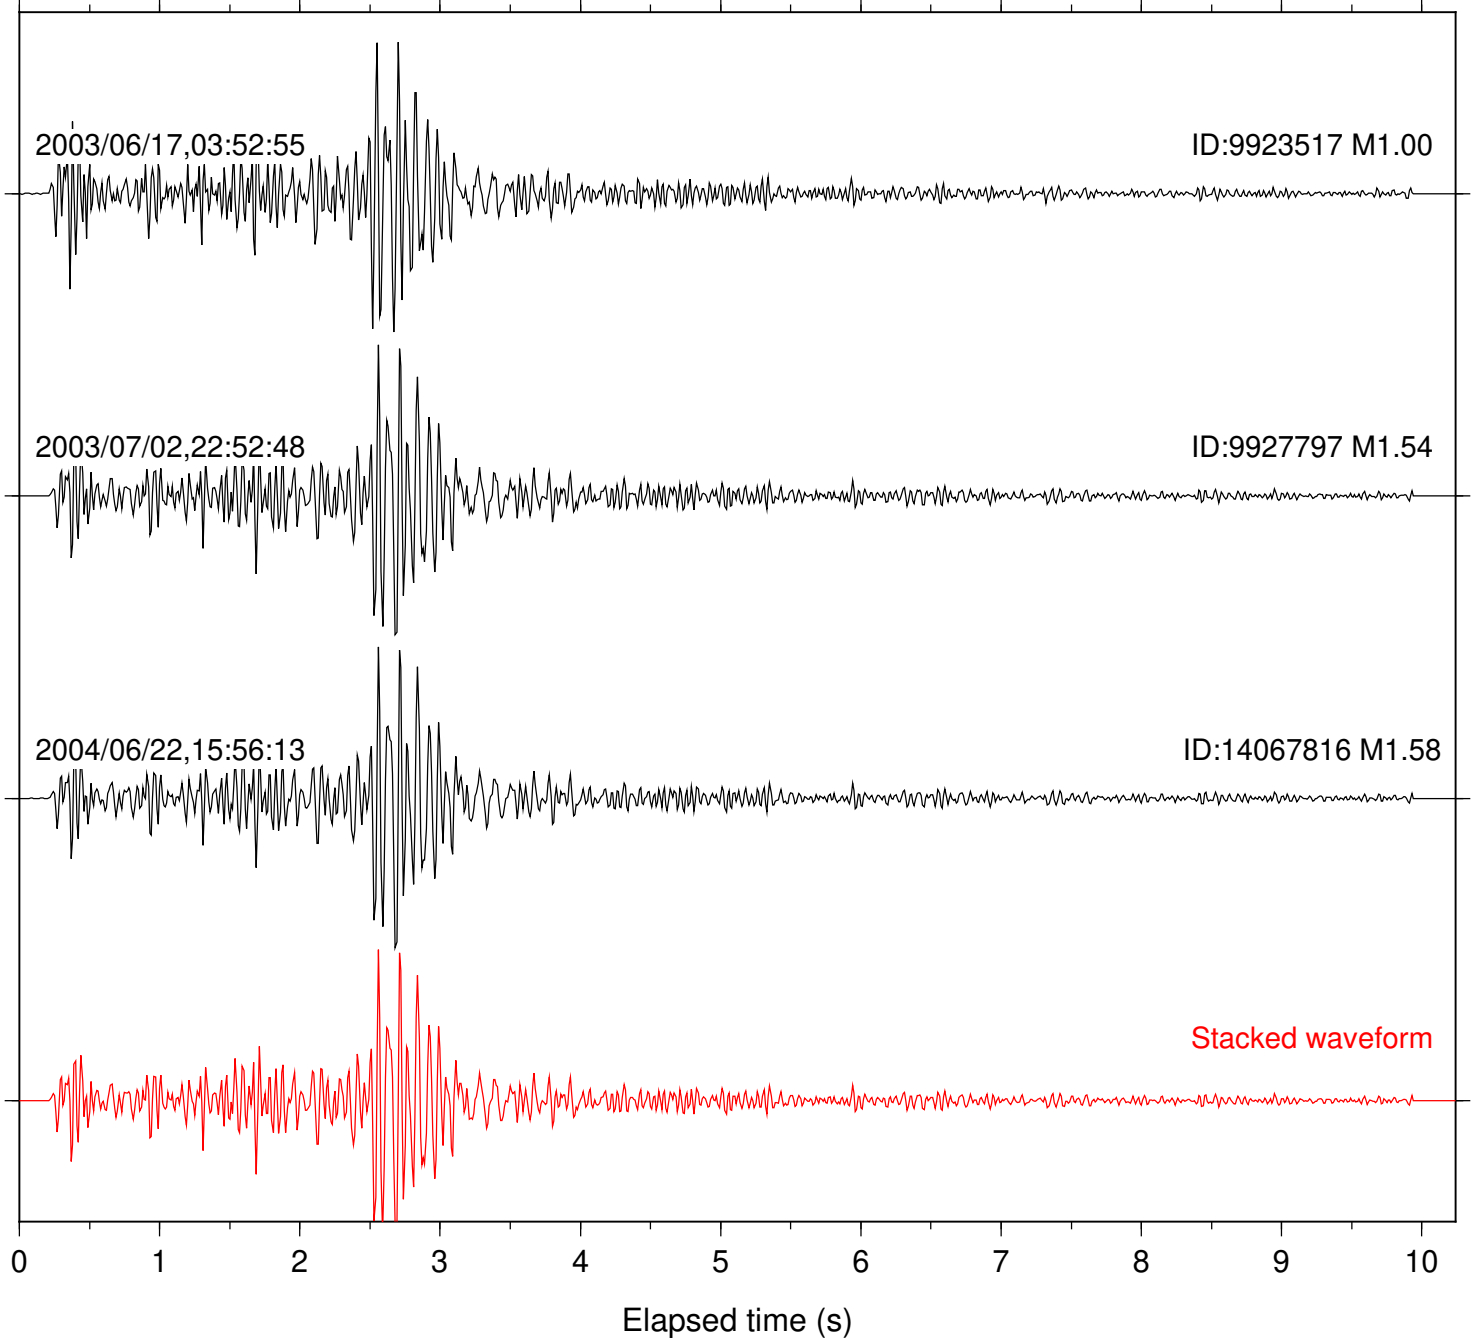

Station: AGA Com: HHZ

Focal depth: 2.94 km

Station: BOR Com: HHZ

Focal depth: 2.94 km

Station: BZN Com: HHZ

Focal depth: 2.94 km

Station: CRY Com: HHZ

Focal depth: 5.34 km

Station: FRD Com: HHZ

Focal depth: 2.94 km

Station: KNW Com: HHZ

Focal depth: 2.94 km

Station: LVA2 Com: HHZ

Focal depth: 2.94 km

Station: MIR Com: EHZ

Focal depth: 2.94 km

Station: PFO Com: HHZ

Focal depth: 2.94 km

Station: SND Com: HHZ

Focal depth: 2.94 km

Station: YAQ Com: HHZ

Focal depth: 2.94 km