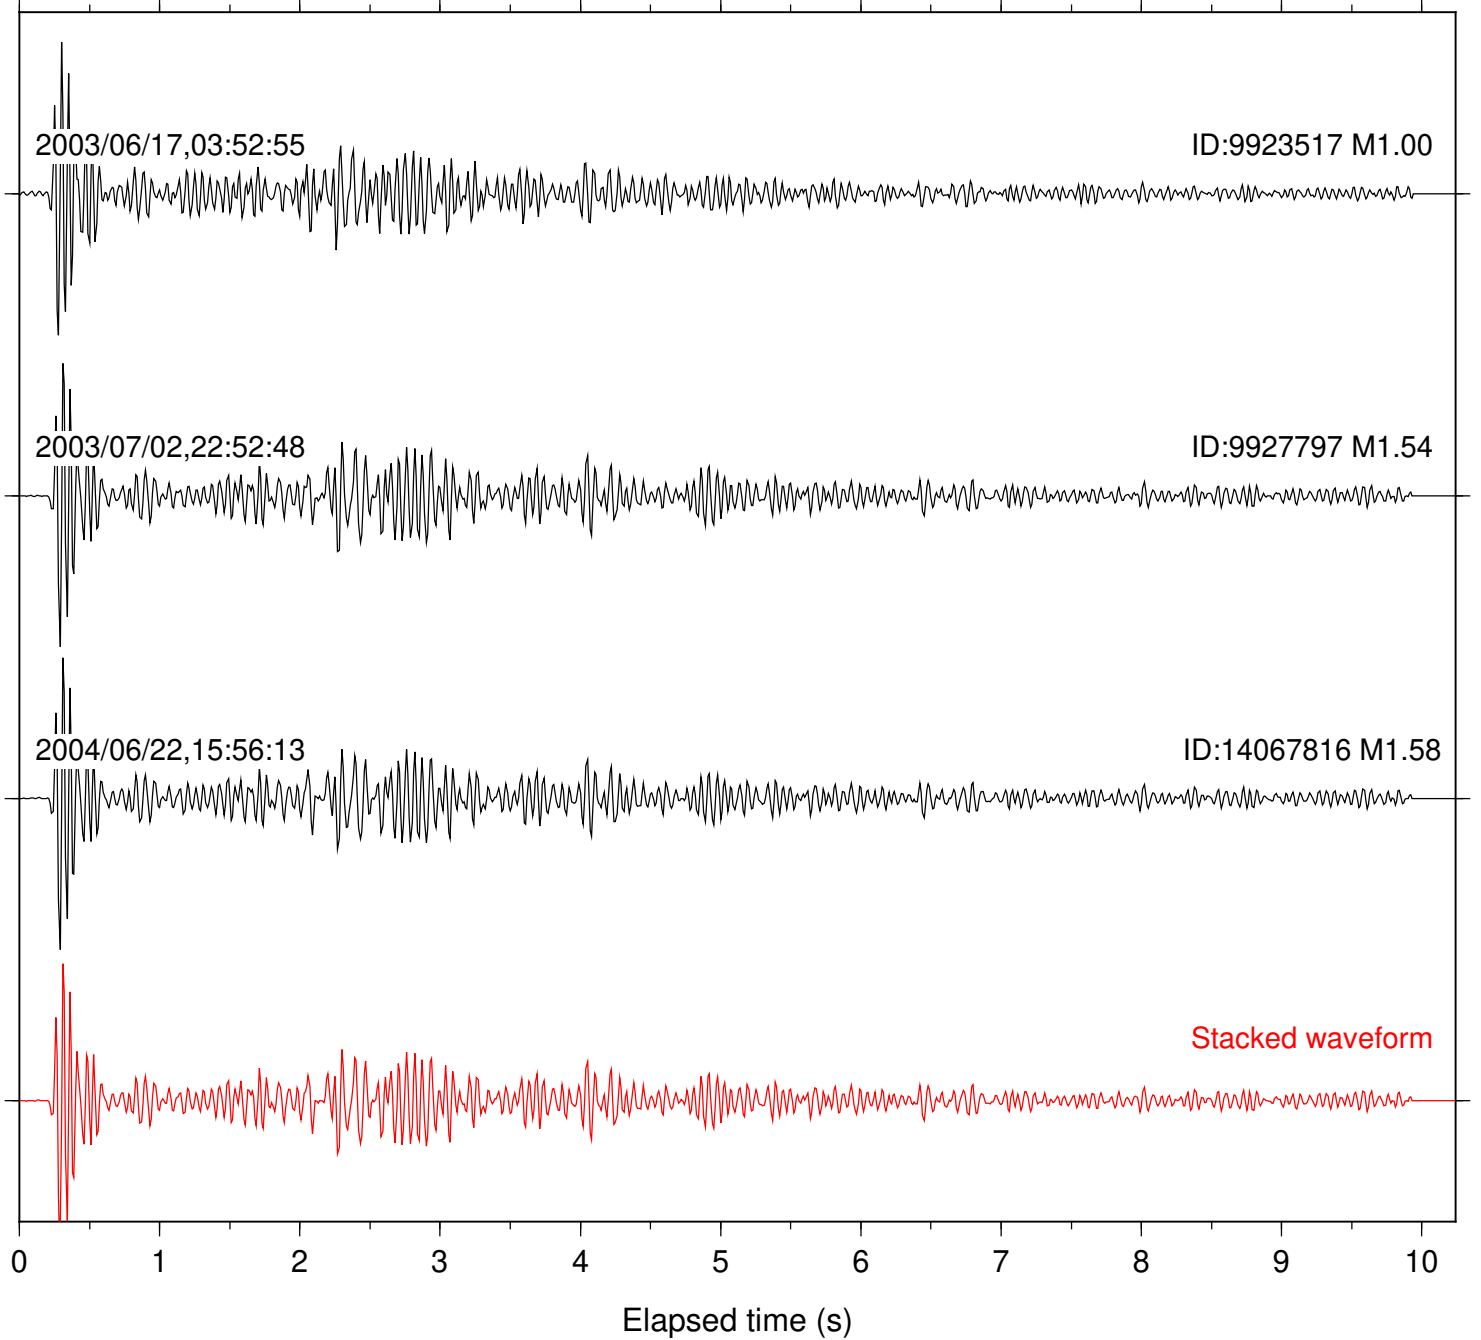

Station: AGA Com: HHZ

Focal depth: 2.94 km

Station: BOR Com: HHZ

Focal depth: 2.94 km

Station: BZN Com: HHZ

Focal depth: 2.94 km

Station: CRY Com: HHZ

Focal depth: 5.34 km

Station: FRD Com: HHZ

Focal depth: 2.94 km

Station: KNW Com: HHZ

Focal depth: 2.94 km

Station: LVA2 Com: HHZ

Focal depth: 2.94 km

Station: MIR Com: EHZ

Focal depth: 2.94 km

Station: PFO Com: HHZ

Focal depth: 2.94 km

Station: SND Com: HHZ

Focal depth: 2.94 km

Station: YAQ Com: HHZ

Focal depth: 2.94 km