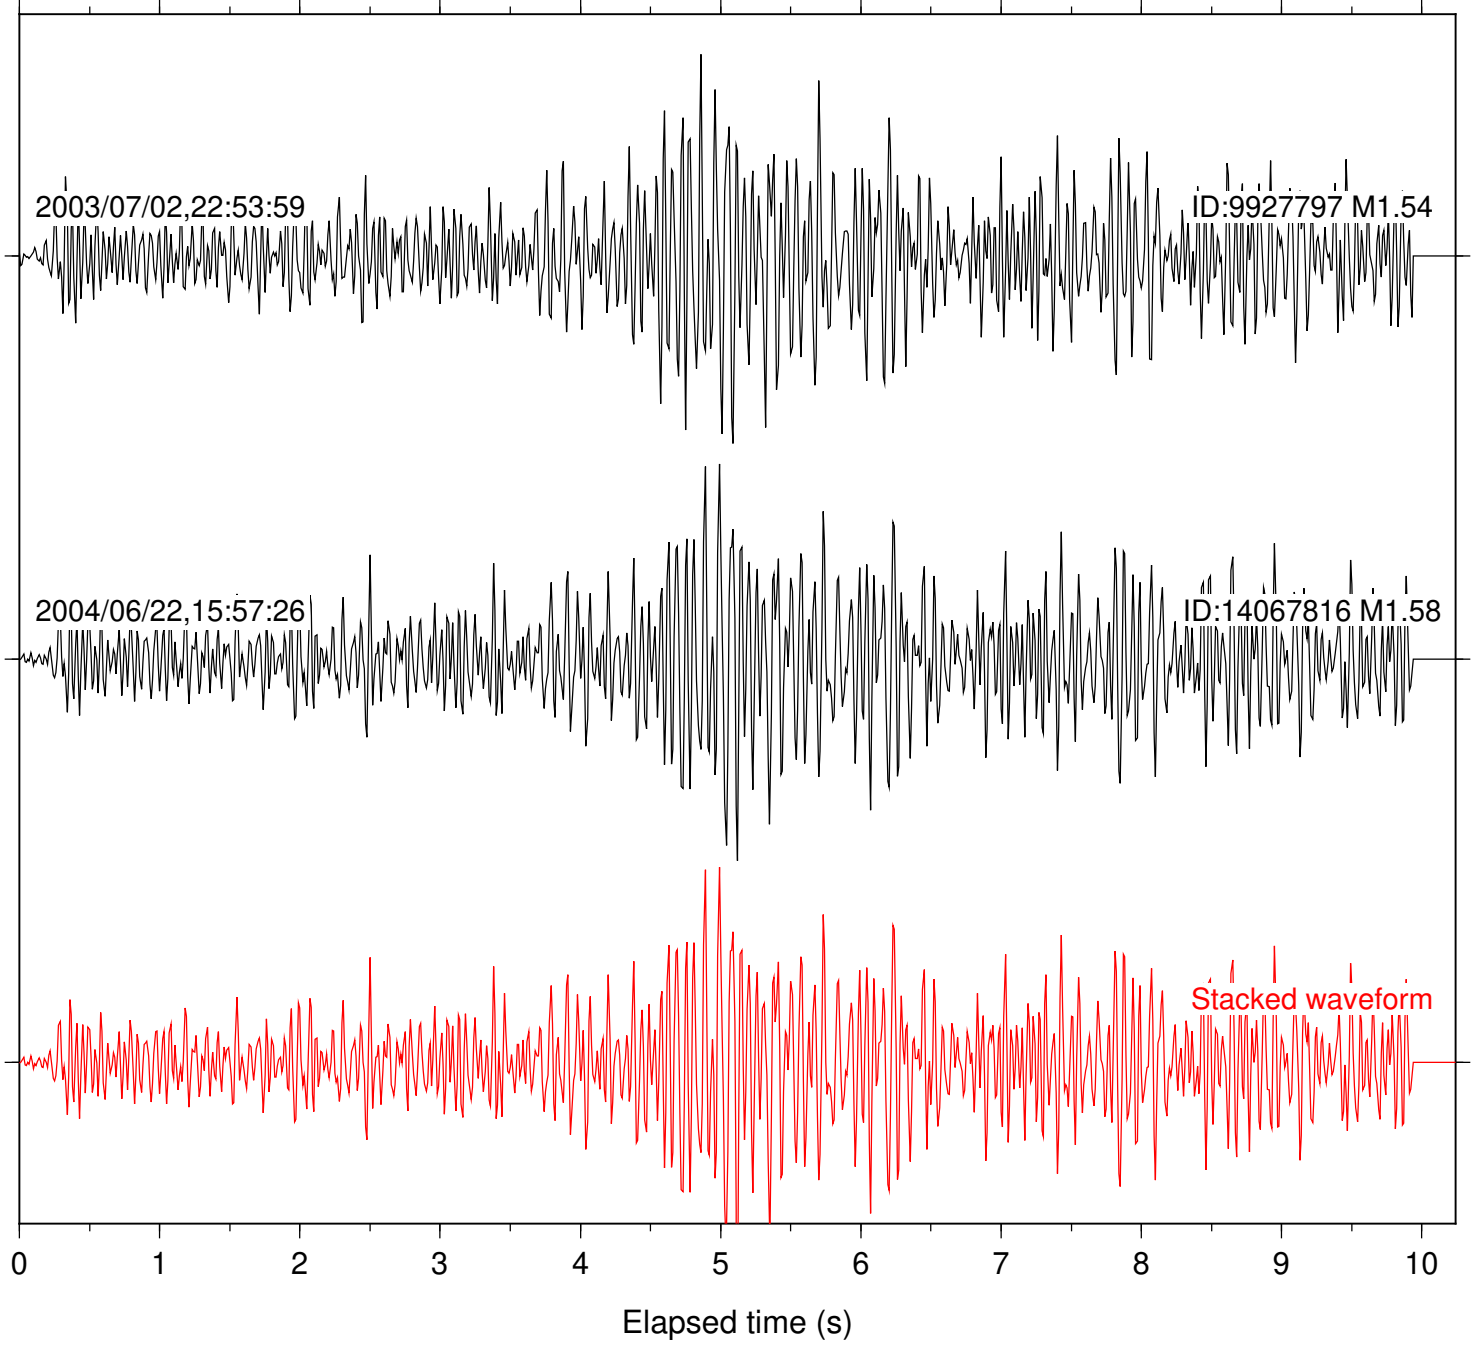

Station: AGA Com: HHZ

Focal depth: 2.94 km

Station: BOR Com: HHZ

Focal depth: 2.94 km

Station: BZN Com: HHZ

Focal depth: 2.94 km

Station: CRY Com: HHZ

Focal depth: 5.34 km

Station: FRD Com: HHZ

Focal depth: 2.94 km

Station: KNW Com: HHZ

Focal depth: 2.94 km

Station: LVA2 Com: HHZ

Focal depth: 2.94 km

Station: MIR Com: EHZ

Focal depth: 2.94 km

Station: PFO Com: HHZ

Focal depth: 2.94 km

Station: SND Com: HHZ

Focal depth: 2.94 km

Station: YAQ Com: HHZ

Focal depth: 2.94 km