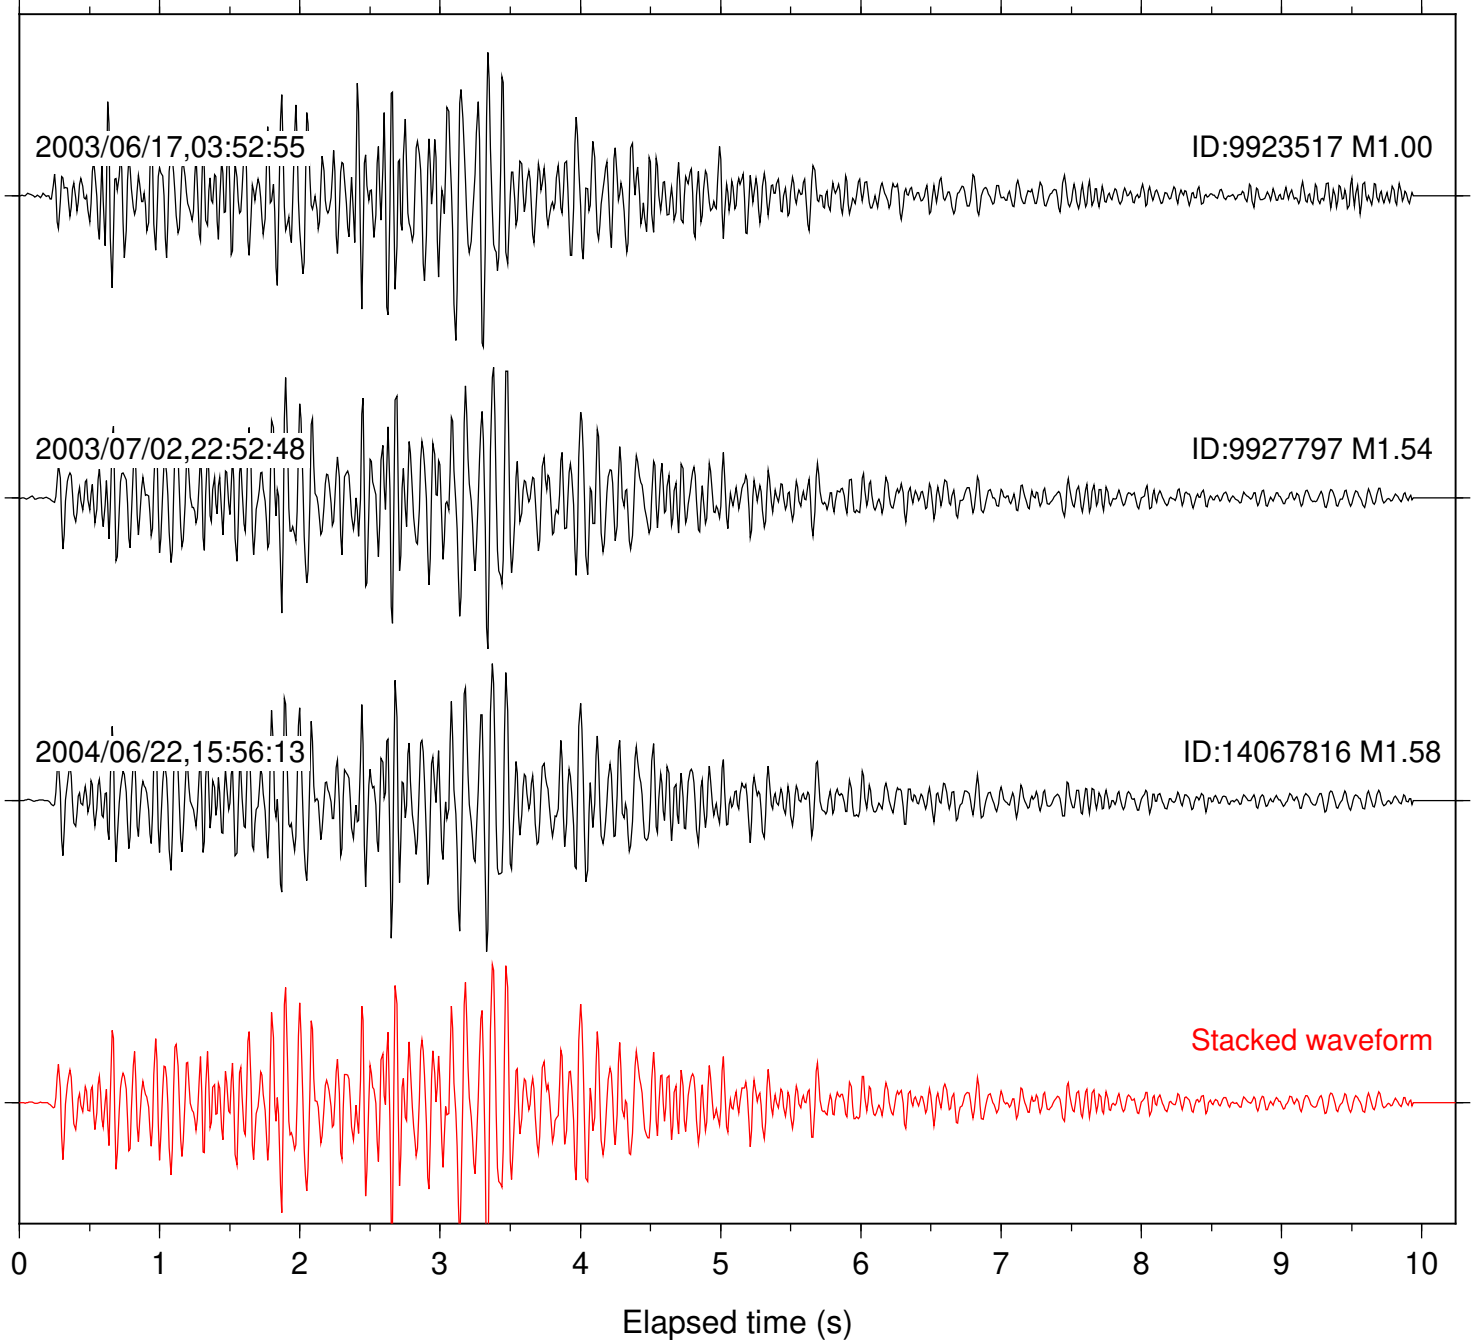

Station: AGA Com: HHZ

Focal depth: 2.94 km

Station: BOR Com: HHZ

Focal depth: 2.94 km

Station: BZN Com: HHZ

Focal depth: 2.94 km

Station: CRY Com: HHZ

Focal depth: 5.34 km

Station: FRD Com: HHZ

Focal depth: 2.94 km

Station: KNW Com: HHZ

Focal depth: 2.94 km

Station: LVA2 Com: HHZ

Focal depth: 2.94 km

Station: MIR Com: EHZ

Focal depth: 2.94 km

Station: PFO Com: HHZ

Focal depth: 2.94 km

Station: SND Com: HHZ

Focal depth: 2.94 km

Station: YAQ Com: HHZ

Focal depth: 2.94 km