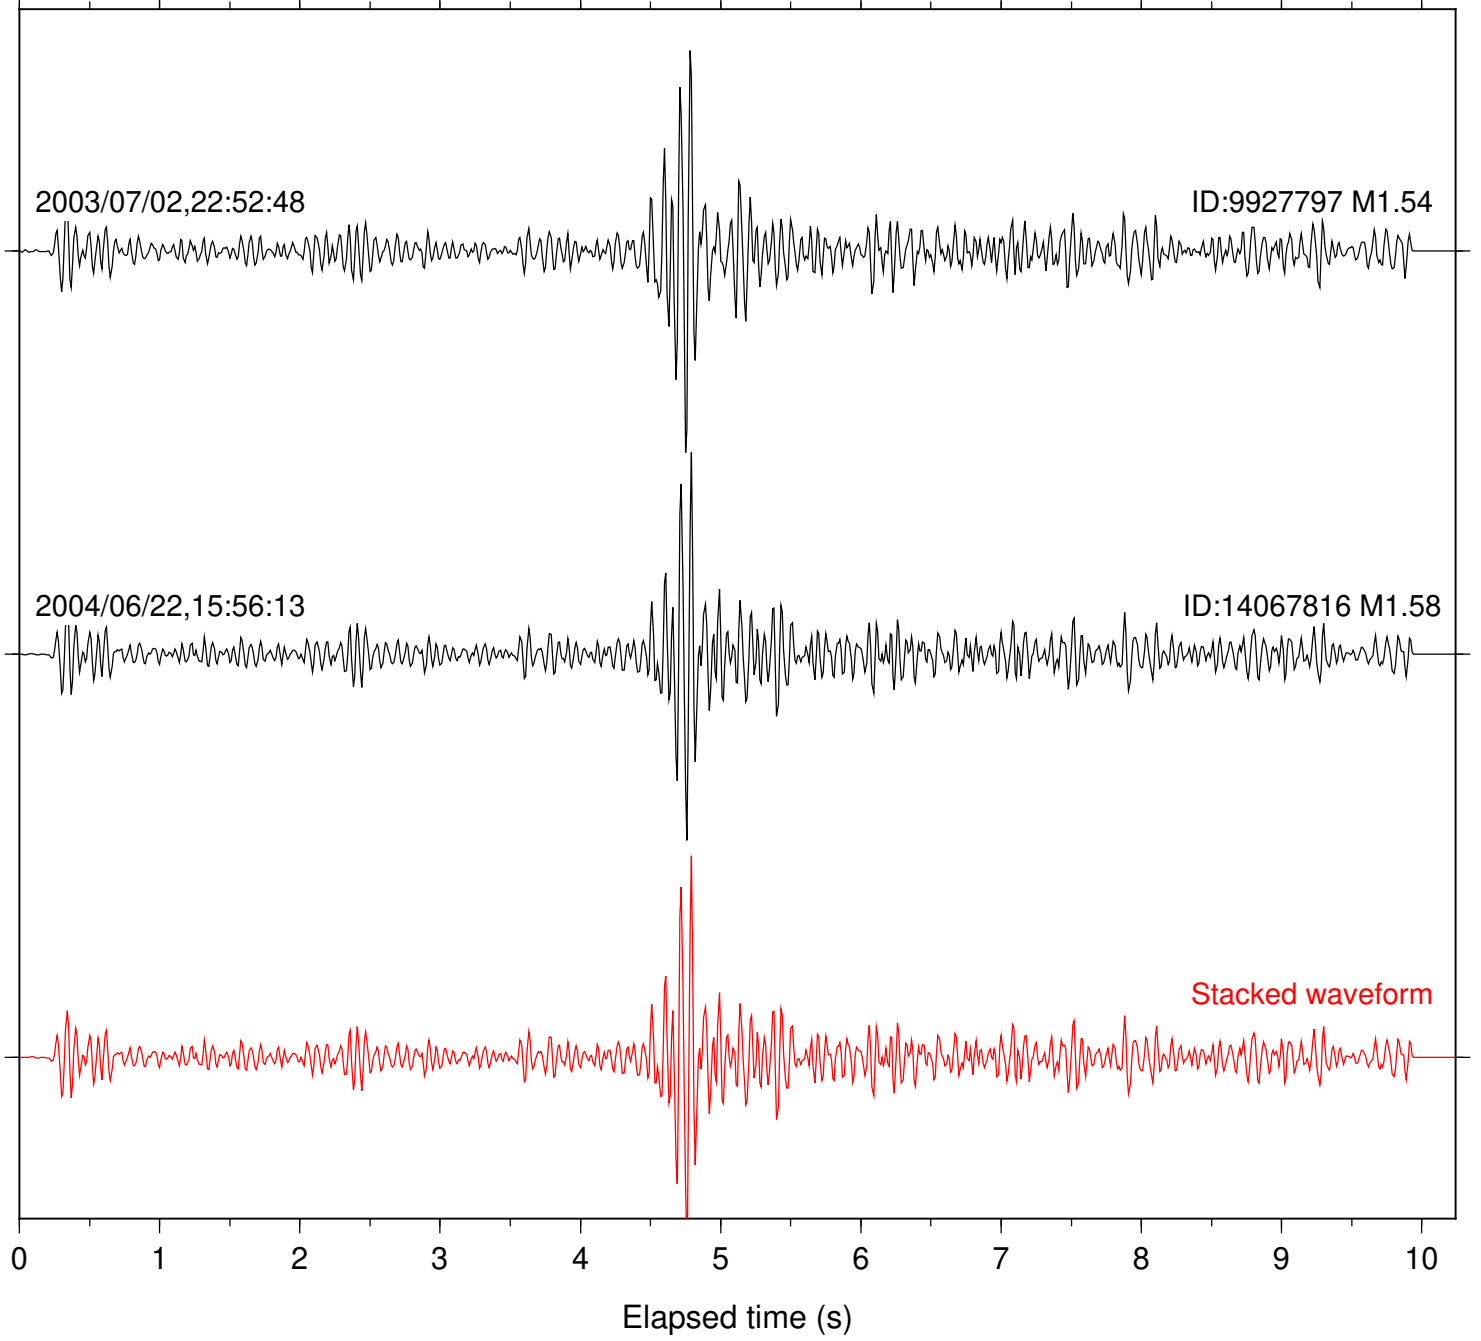

Station: AGA Com: HHZ

Focal depth: 2.94 km

Station: BOR Com: HHZ

Focal depth: 2.94 km

Station: BZN Com: HHZ

Focal depth: 2.94 km

Station: CRY Com: HHZ

Focal depth: 5.34 km

Station: FRD Com: HHZ

Focal depth: 2.94 km

Station: KNW Com: HHZ

Focal depth: 2.94 km

Station: LVA2 Com: HHZ

Focal depth: 2.94 km

Station: MIR Com: EHZ

Focal depth: 2.94 km

Station: PFO Com: HHZ

Focal depth: 2.94 km

Station: SND Com: HHZ

Focal depth: 2.94 km

Station: YAQ Com: HHZ

Focal depth: 2.94 km