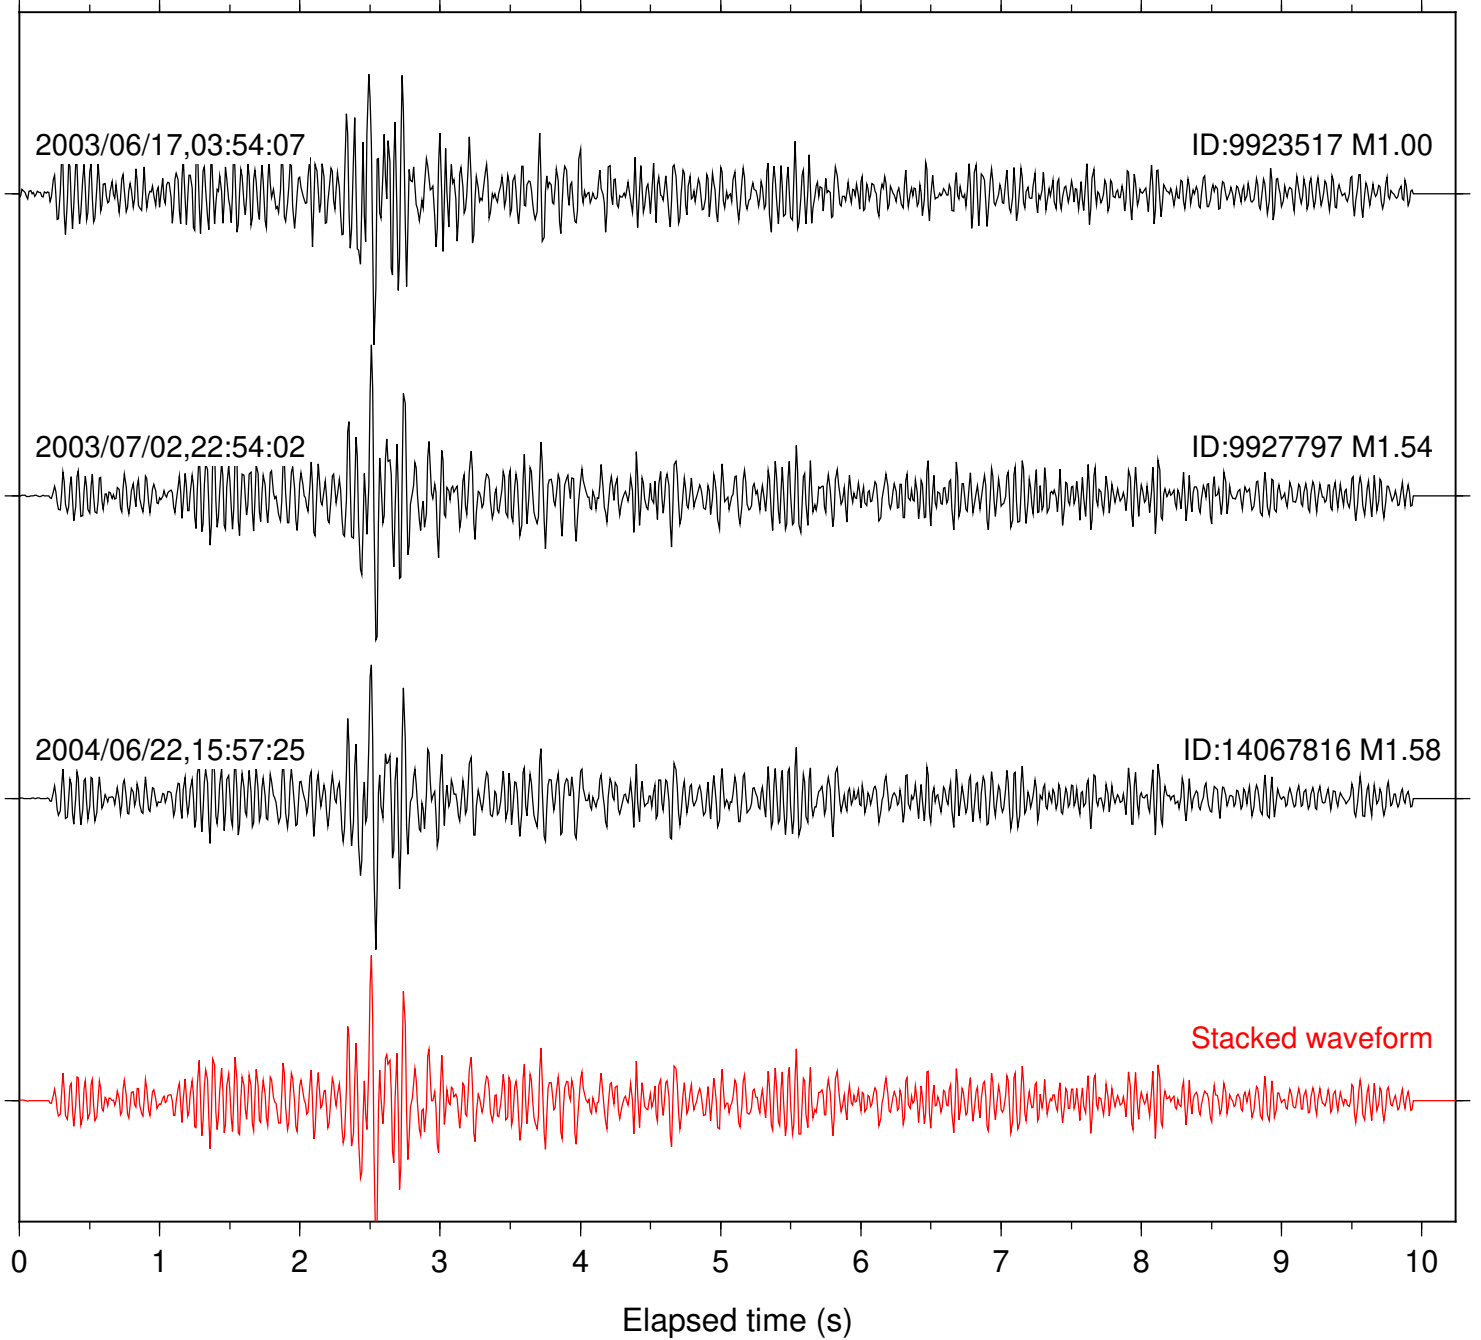

Station: AGA Com: HHZ

Focal depth: 2.94 km

Station: BOR Com: HHZ

Focal depth: 2.94 km

Station: BZN Com: HHZ

Focal depth: 2.94 km

Station: CRY Com: HHZ

Focal depth: 5.34 km

Station: FRD Com: HHZ

Focal depth: 2.94 km

Station: KNW Com: HHZ

Focal depth: 2.94 km

Station: LVA2 Com: HHZ

Focal depth: 2.94 km

Station: MIR Com: EHZ

Focal depth: 2.94 km

Station: PFO Com: HHZ

Focal depth: 2.94 km

Station: SND Com: HHZ

Focal depth: 2.94 km

Station: YAQ Com: HHZ

Focal depth: 2.94 km