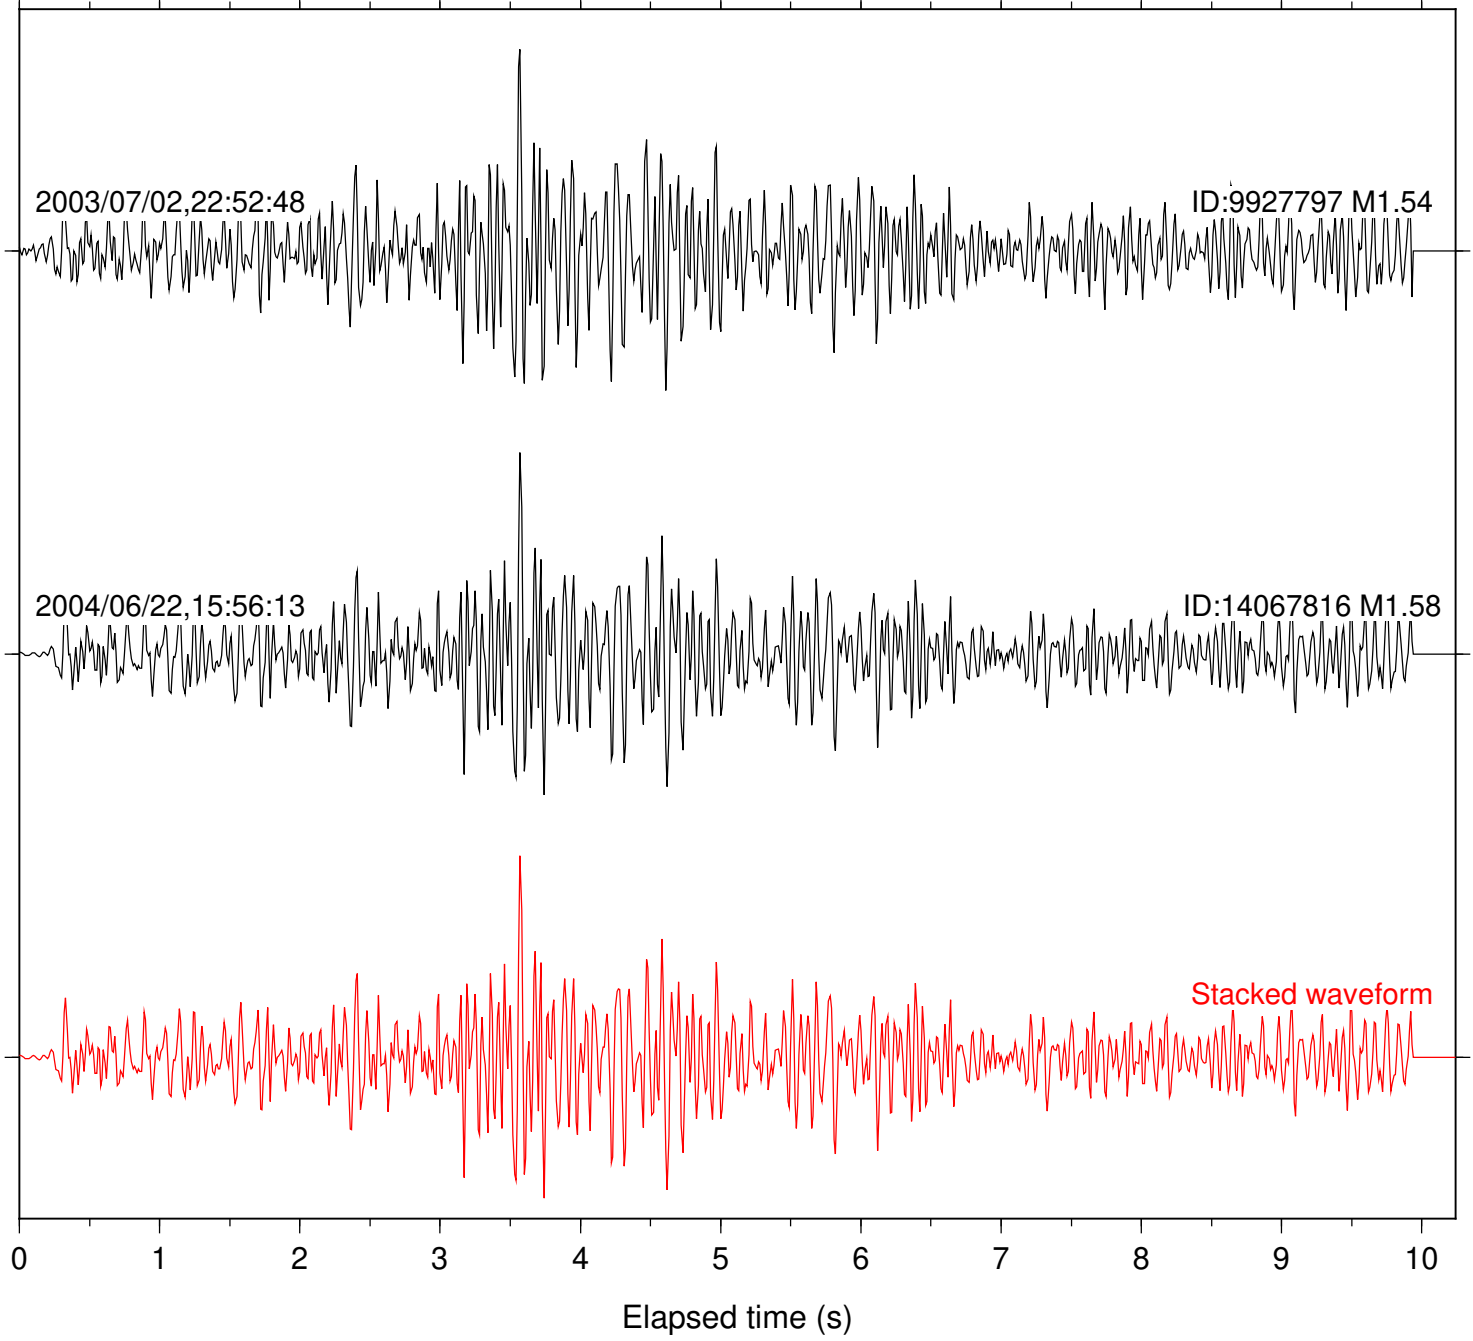

Station: AGA Com: HHZ

Focal depth: 2.94 km

Station: BOR Com: HHZ

Focal depth: 2.94 km

Station: BZN Com: HHZ

Focal depth: 2.94 km

Station: CRY Com: HHZ

Focal depth: 5.34 km

Station: FRD Com: HHZ

Focal depth: 2.94 km

Station: KNW Com: HHZ

Focal depth: 2.94 km

Station: LVA2 Com: HHZ

Focal depth: 2.94 km

Station: MIR Com: EHZ

Focal depth: 2.94 km

Station: PFO Com: HHZ

Focal depth: 2.94 km

Station: SND Com: HHZ

Focal depth: 2.94 km

Station: YAQ Com: HHZ

Focal depth: 2.94 km