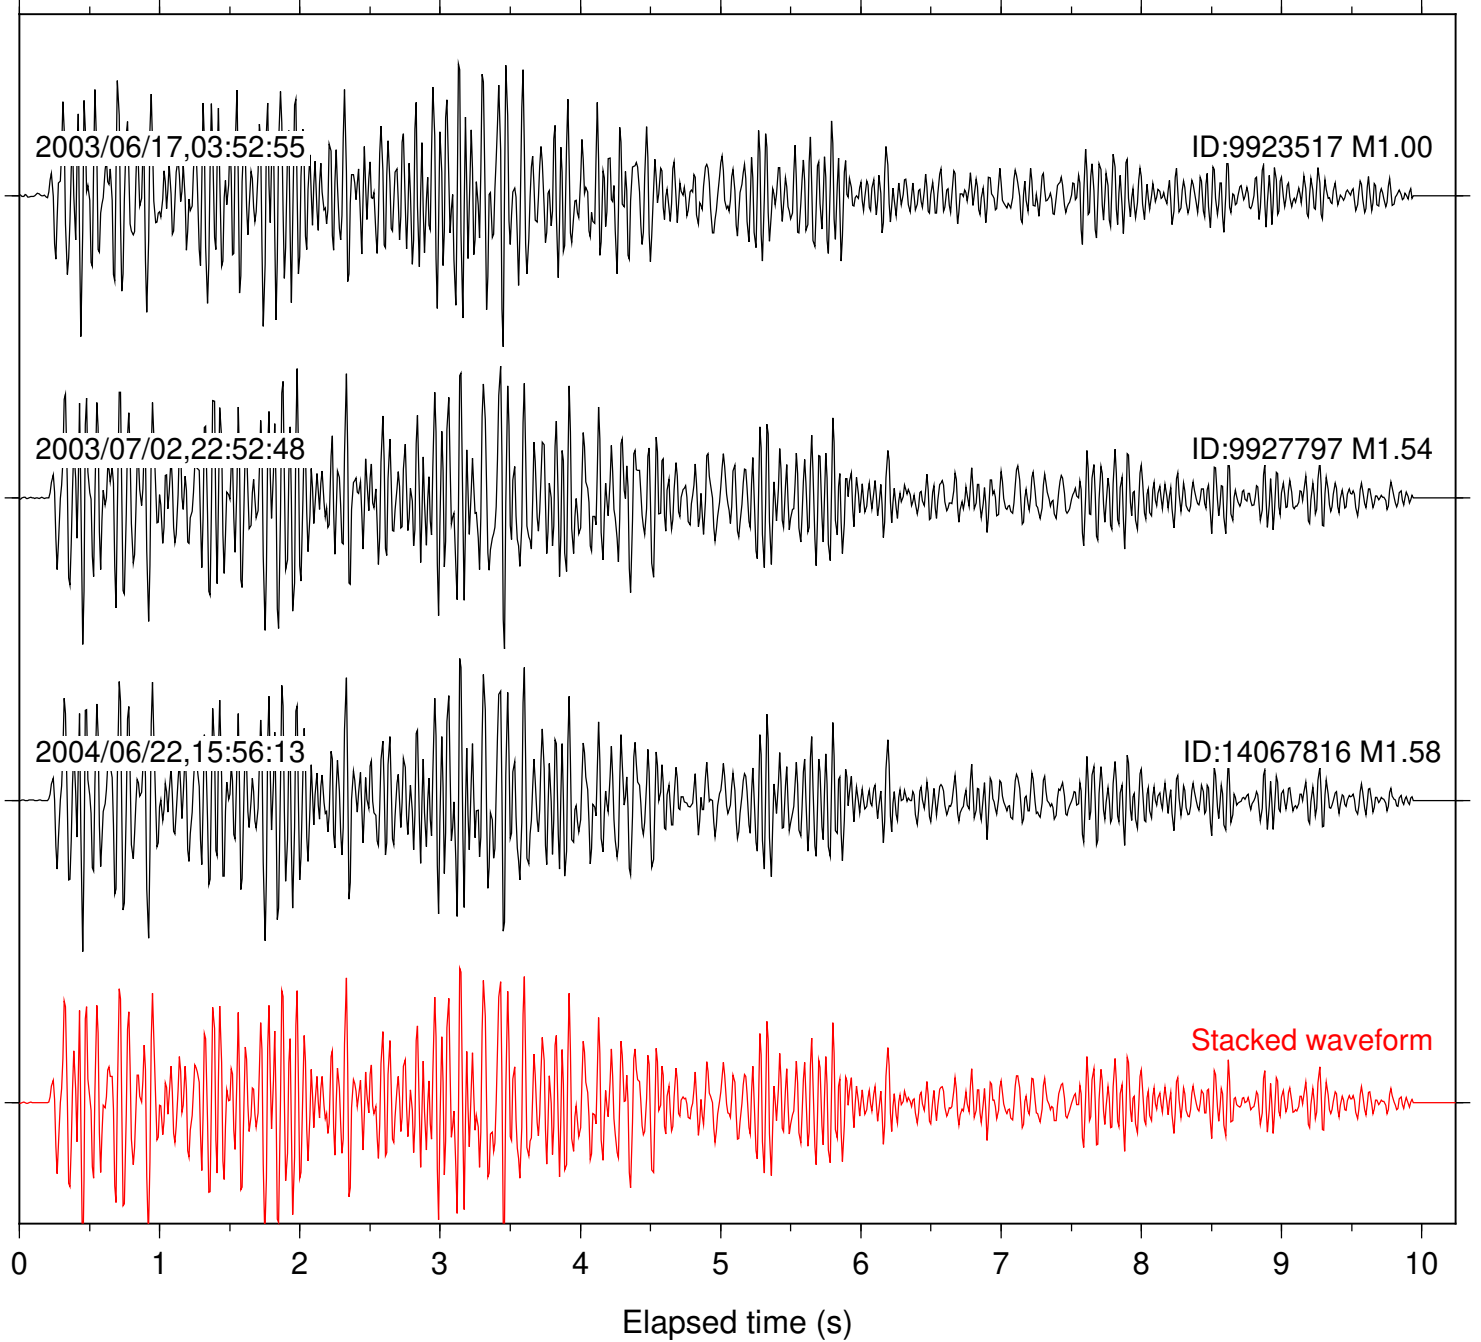

Station: AGA Com: HHZ

Focal depth: 2.94 km

Station: BOR Com: HHZ

Focal depth: 2.94 km

Station: BZN Com: HHZ

Focal depth: 2.94 km

Station: CRY Com: HHZ

Focal depth: 5.34 km

Station: FRD Com: HHZ

Focal depth: 2.94 km

Station: KNW Com: HHZ

Focal depth: 2.94 km

Station: LVA2 Com: HHZ

Focal depth: 2.94 km

Station: MIR Com: EHZ

Focal depth: 2.94 km

Station: PFO Com: HHZ

Focal depth: 2.94 km

Station: SND Com: HHZ

Focal depth: 2.94 km

Station: YAQ Com: HHZ

Focal depth: 2.94 km