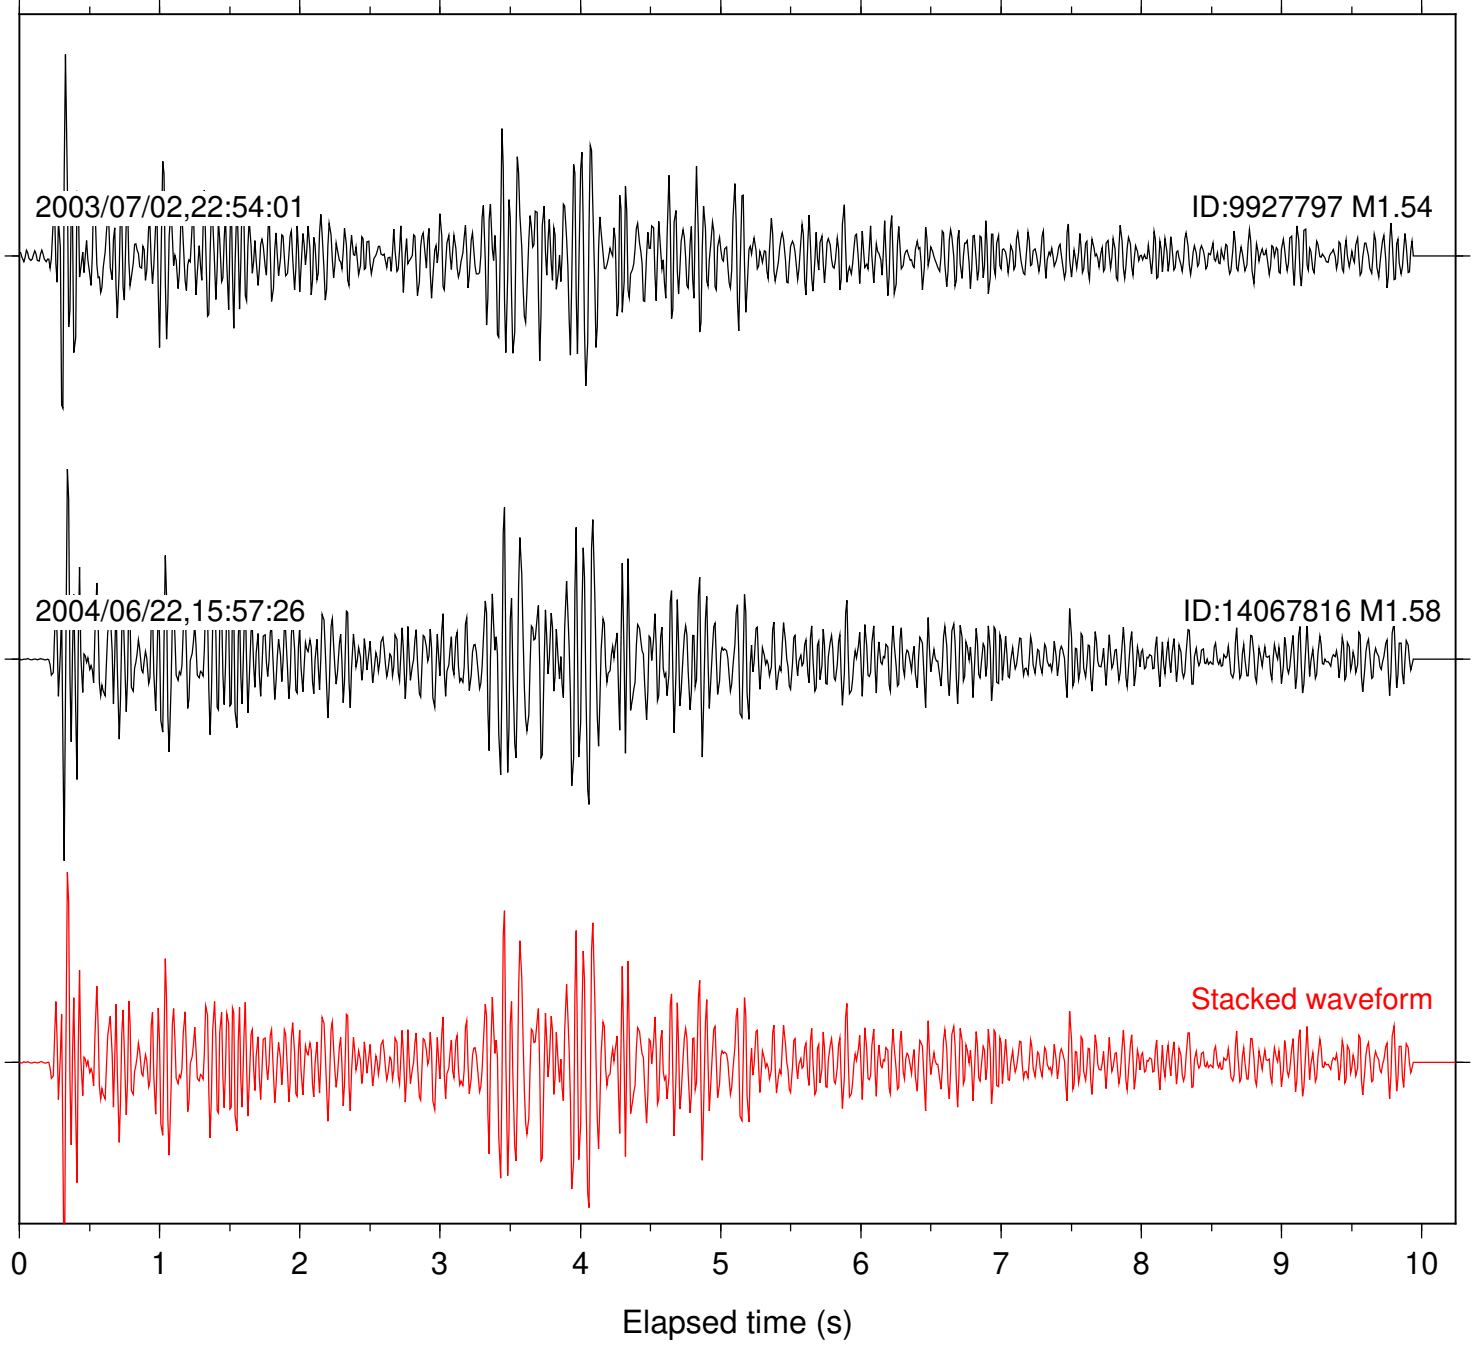

Station: AGA Com: HHZ

Focal depth: 2.94 km

Station: BOR Com: HHZ

Focal depth: 2.94 km

Station: BZN Com: HHZ

Focal depth: 2.94 km

Station: CRY Com: HHZ

Focal depth: 5.34 km

Station: FRD Com: HHZ

Focal depth: 2.94 km

Station: KNW Com: HHZ

Focal depth: 2.94 km

Station: LVA2 Com: HHZ

Focal depth: 2.94 km

Station: MIR Com: EHZ

Focal depth: 2.94 km

Station: PFO Com: HHZ

Focal depth: 2.94 km

Station: SND Com: HHZ

Focal depth: 2.94 km

Station: YAQ Com: HHZ

Focal depth: 2.94 km