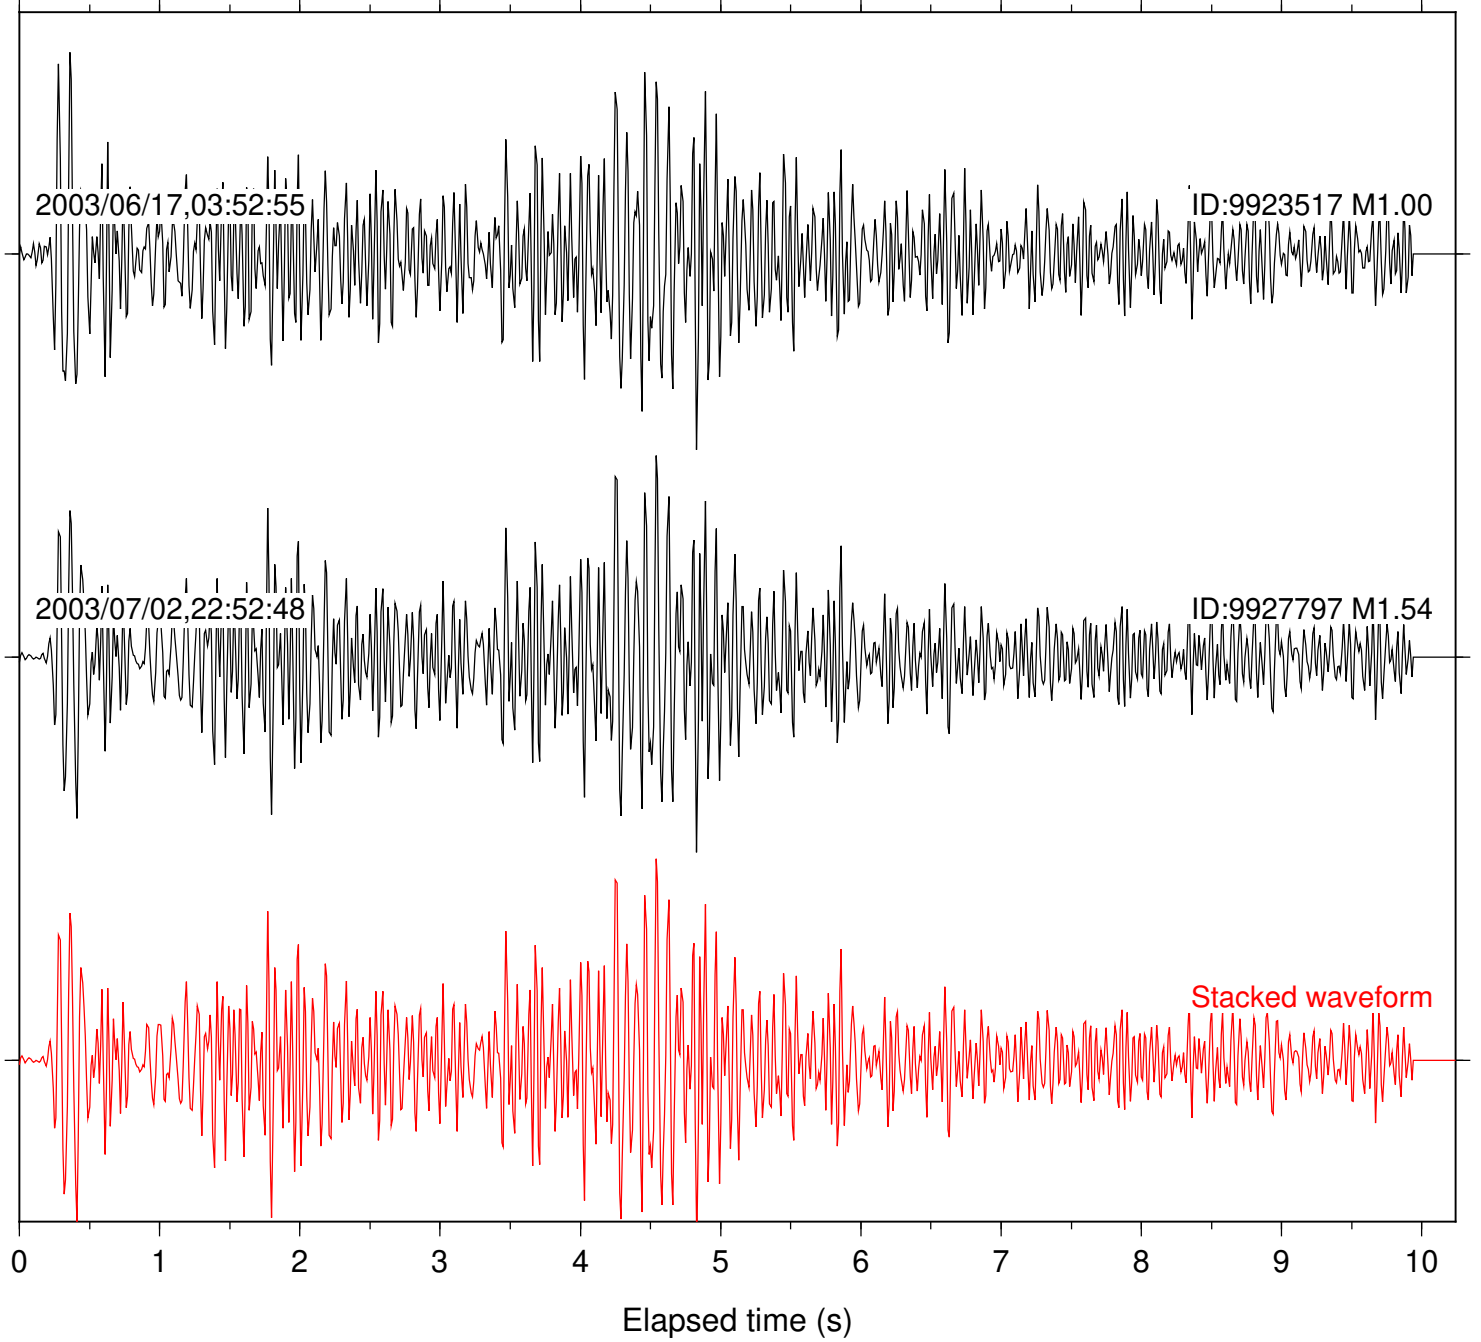

Station: AGA Com: HHZ

Focal depth: 2.94 km

Station: BOR Com: HHZ

Focal depth: 2.94 km

Station: BZN Com: HHZ

Focal depth: 2.94 km

Station: CRY Com: HHZ

Focal depth: 5.34 km

Station: FRD Com: HHZ

Focal depth: 2.94 km

Station: KNW Com: HHZ

Focal depth: 2.94 km

Station: LVA2 Com: HHZ

Focal depth: 2.94 km

Station: MIR Com: EHZ

Focal depth: 2.94 km

Station: PFO Com: HHZ

Focal depth: 2.94 km

Station: SND Com: HHZ

Focal depth: 2.94 km

Station: YAQ Com: HHZ

Focal depth: 2.94 km