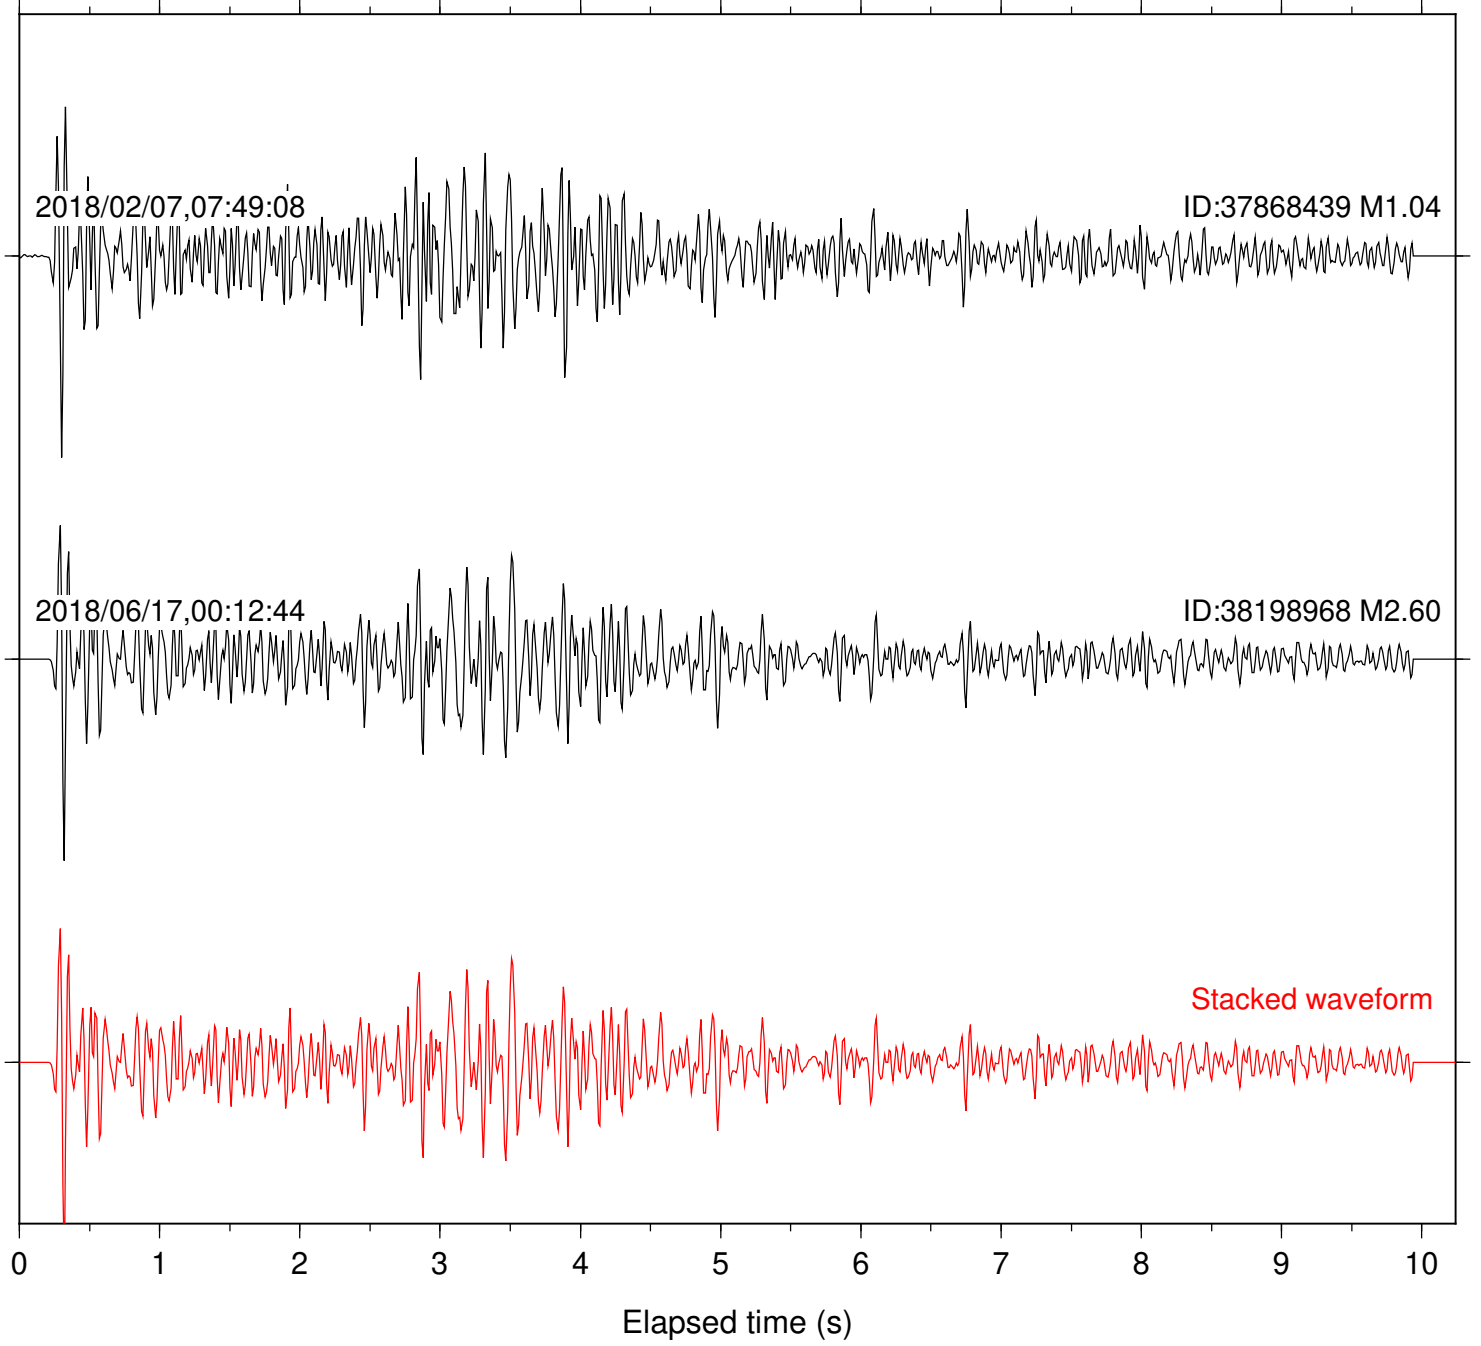

Station: B081 Com: EHZ

Focal depth: 6.93 km

Station: B082 Com: EHZ

Focal depth: 6.93 km

Station: B084 Com: EHZ

Focal depth: 6.93 km

Station: B093 Com: EHZ

Focal depth: 6.93 km

Station: BAC Com: EHZ

Focal depth: 6.93 km

Station: CRY Com: HHZ

Focal depth: 6.93 km

2018/02/04,19:40:31

ID:38099464 M1.63

2018/02/07,07:49:08

ID:37868439 M1.04

2018/06/17,00:12:44

ID:38198968 M2.60

Stacked waveform

0 1 2 3 4 5 6 7 8 9 10  
Elapsed time (s)

Station: CSH Com: HHZ

Focal depth: 6.93 km

Station: DNR Com: HHZ

Focal depth: 5.89 km

Station: SND Com: HHZ

Focal depth: 6.93 km