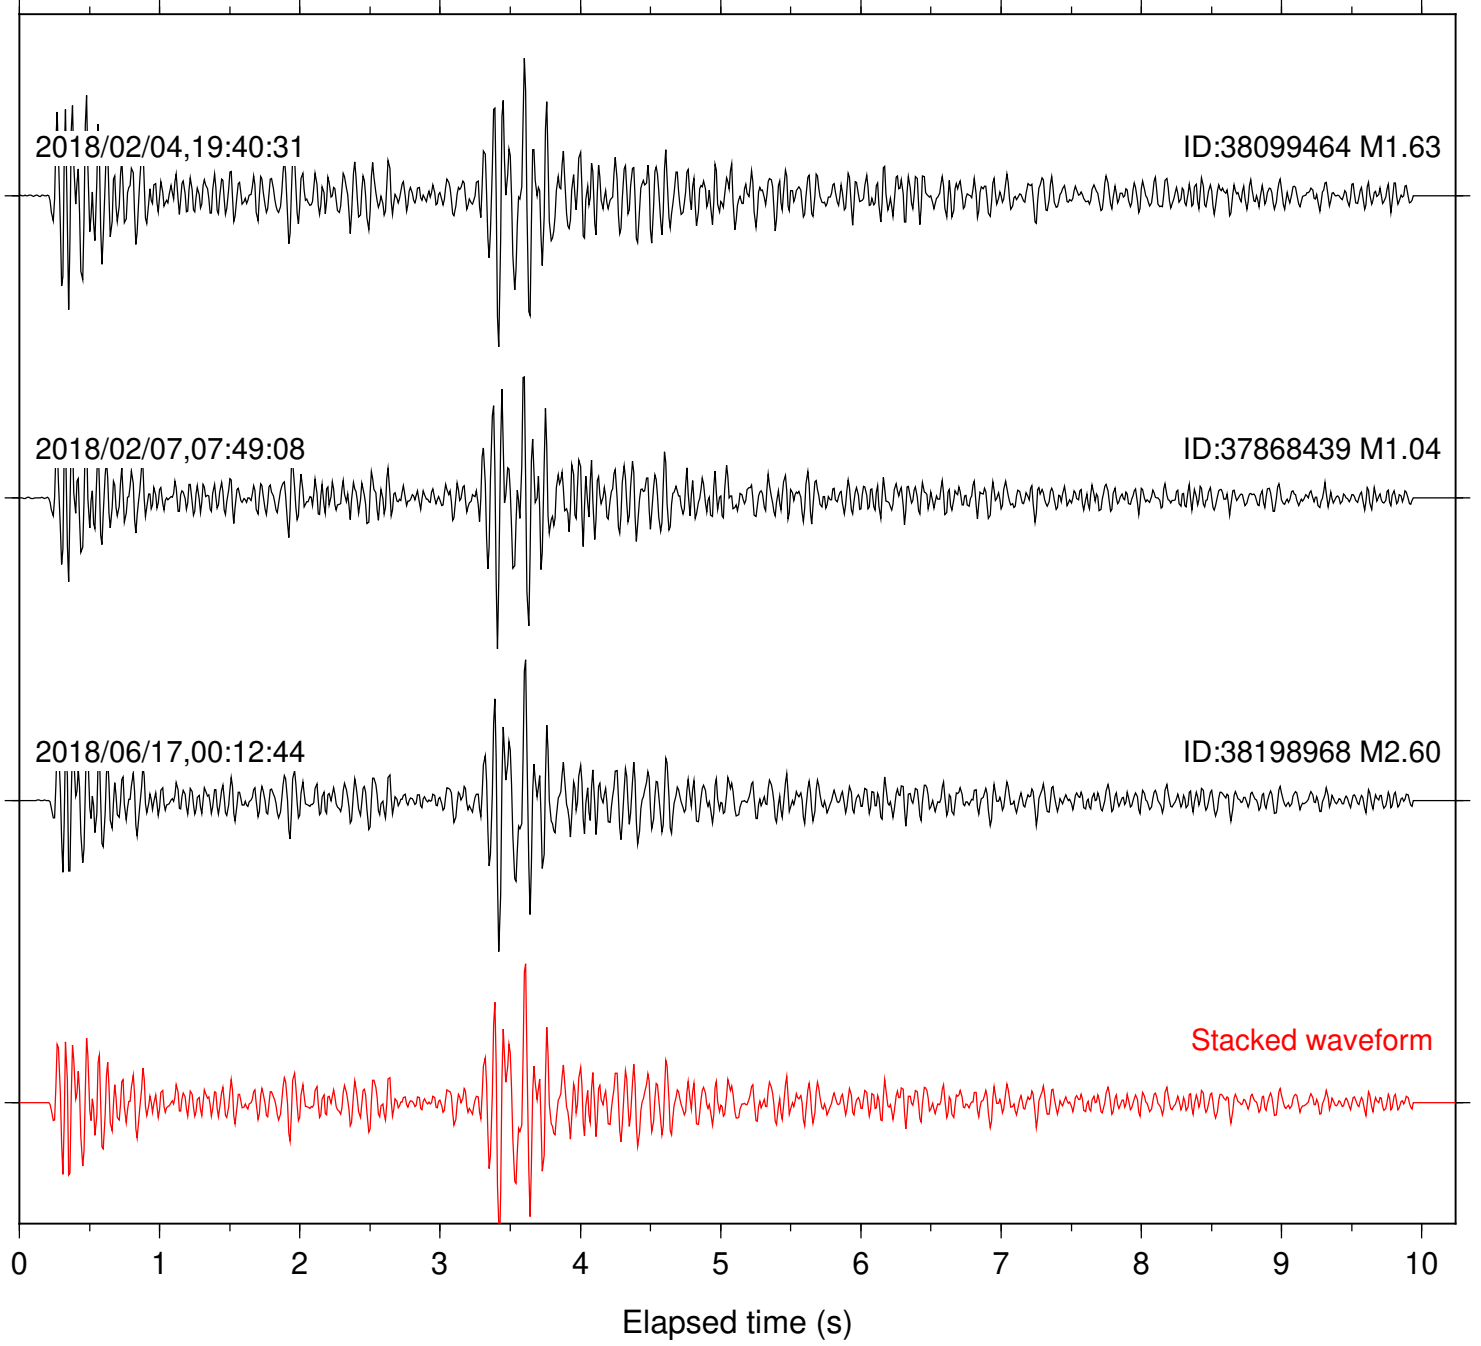

Station: B081 Com: EHZ

Focal depth: 6.93 km

Station: B082 Com: EHZ

Focal depth: 6.93 km

Station: B084 Com: EHZ

Focal depth: 6.93 km

Station: B093 Com: EHZ

Focal depth: 6.93 km

Station: BAC Com: EHZ

Focal depth: 6.93 km

Station: CRY Com: HHZ

Focal depth: 6.93 km

2018/02/04,19:40:31

ID:38099464 M1.63

2018/02/07,07:49:08

ID:37868439 M1.04

2018/06/17,00:12:44

ID:38198968 M2.60

Stacked waveform

0 1 2 3 4 5 6 7 8 9 10  
Elapsed time (s)

Station: CSH Com: HHZ

Focal depth: 6.93 km

Station: DNR Com: HHZ

Focal depth: 5.89 km

Station: SND Com: HHZ

Focal depth: 6.93 km