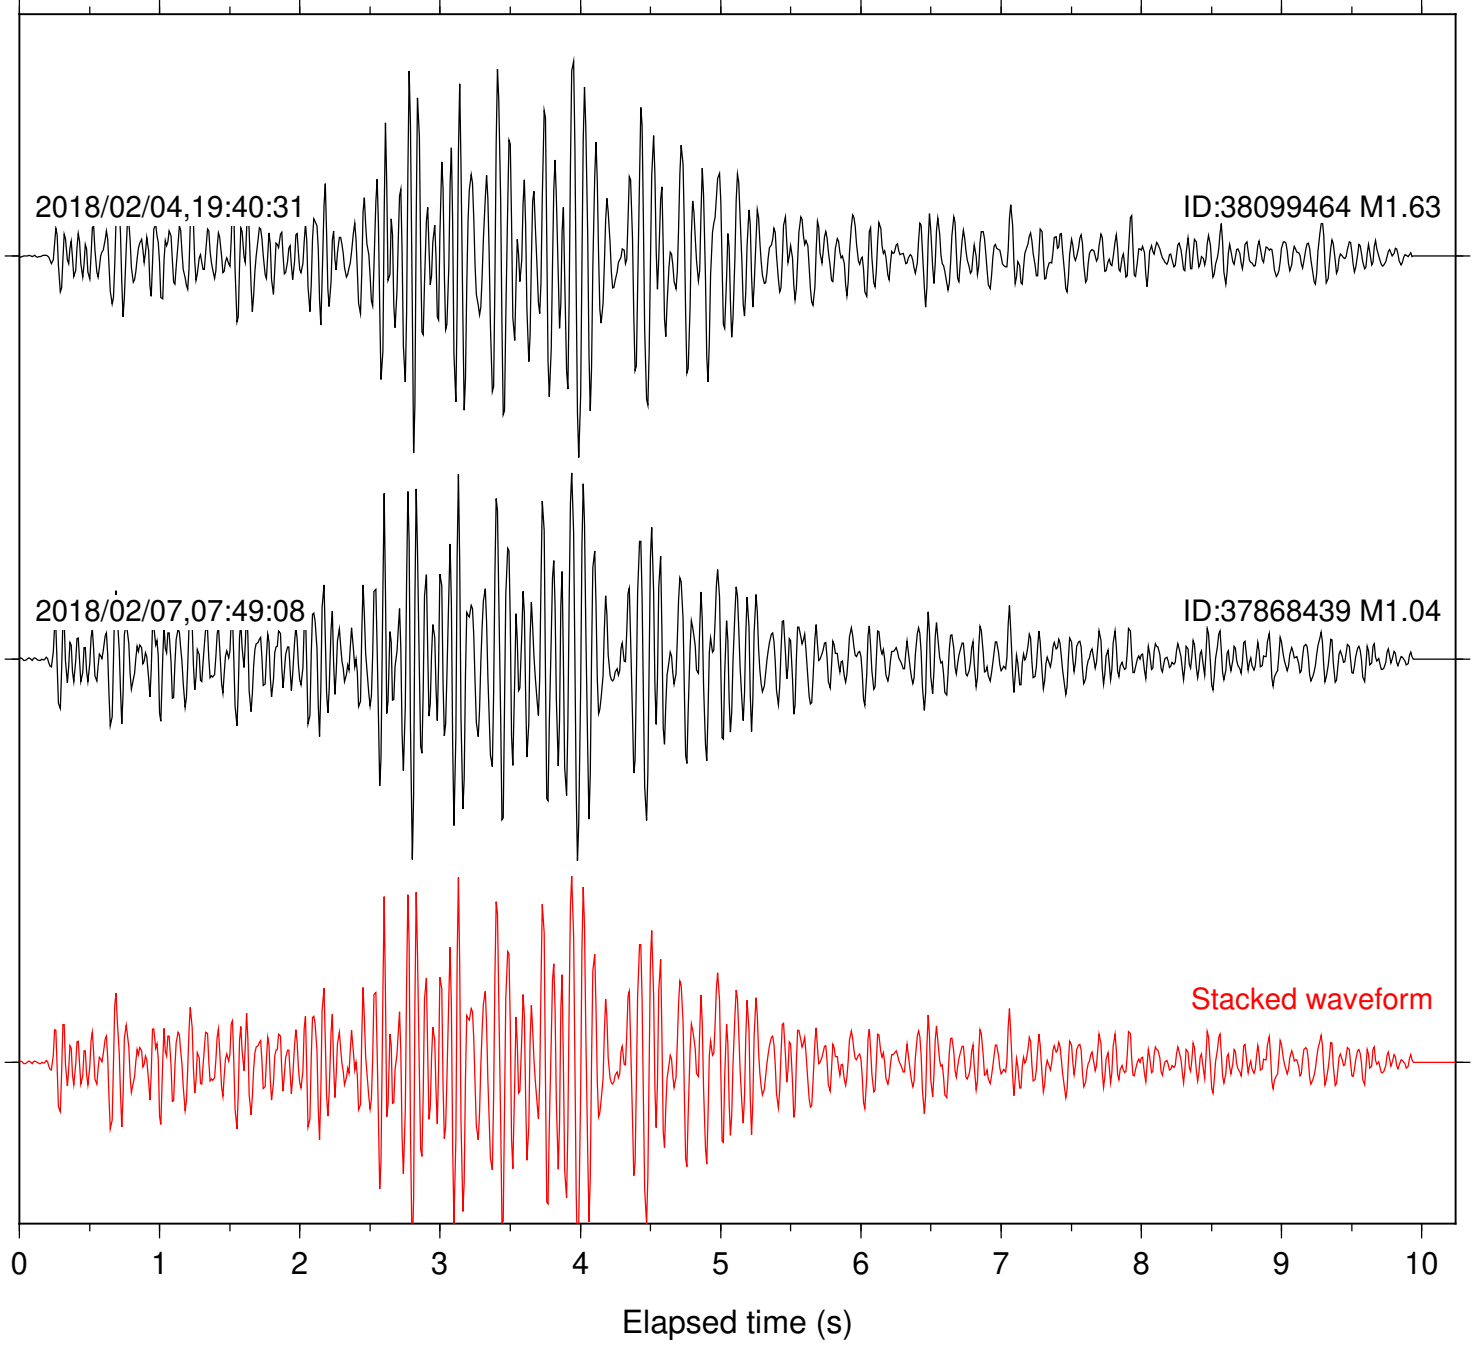

Station: BAC Com: EHZ

Focal depth: 6.93 km

Station: CRY Com: HHZ

Focal depth: 6.93 km

2018/02/04,19:40:31

ID:38099464 M1.63

2018/02/07,07:49:08

ID:37868439 M1.04

2018/06/17,00:12:44

ID:38198968 M2.60

Stacked waveform

0 1 2 3 4 5 6 7 8 9 10  
Elapsed time (s)

Station: CSH Com: HHZ

Focal depth: 6.93 km

Station: DNR Com: HHZ

Focal depth: 5.89 km

Station: HMT2 Com: HHZ

Focal depth: 6.93 km

Station: PFO Com: HHZ

Focal depth: 6.93 km

Station: POB2 Com: HHZ

Focal depth: 5.89 km

Station: RDM Com: HHZ

Focal depth: 6.93 km

Station: SND Com: HHZ

Focal depth: 6.93 km