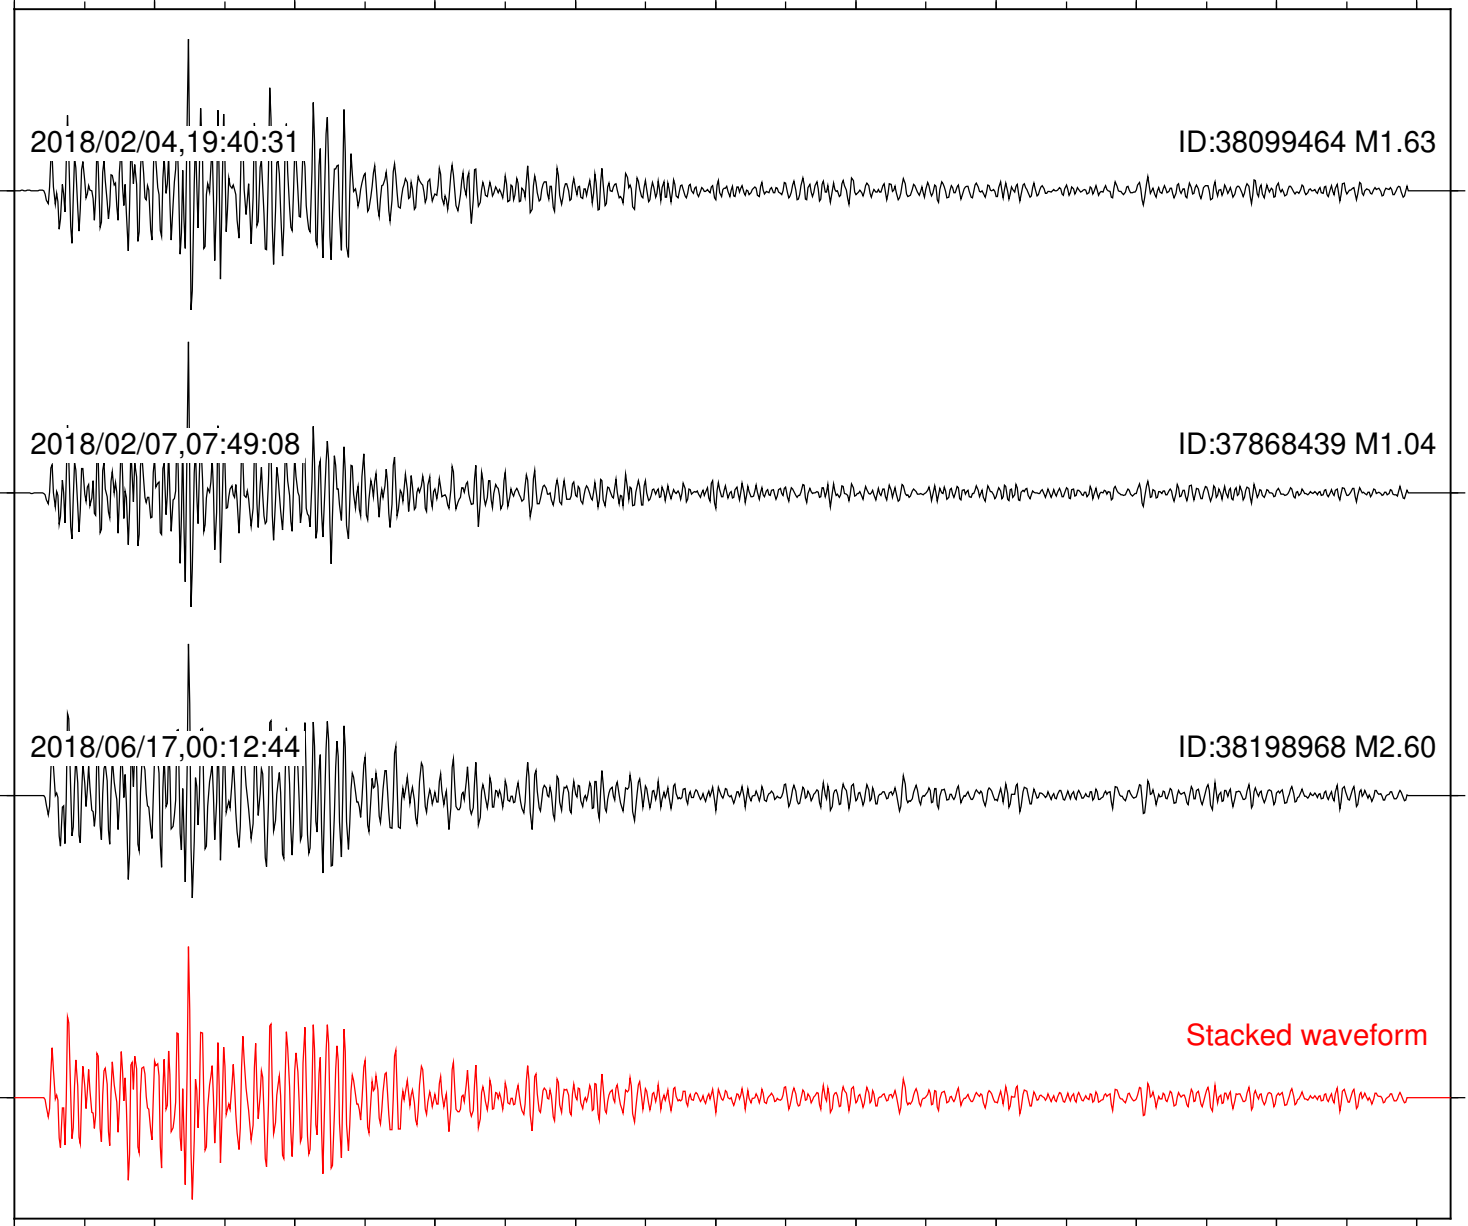

Station: B081 Com: EHZ

Focal depth: 6.93 km

Station: B082 Com: EHZ

Focal depth: 6.93 km

Station: B084 Com: EHZ

Focal depth: 6.93 km

Station: B093 Com: EHZ

Focal depth: 6.93 km

Station: BAC Com: EHZ

Focal depth: 6.93 km

Station: CRY Com: HHZ

Focal depth: 6.93 km

2018/02/04,19:40:31

ID:38099464 M1.63

2018/02/07,07:49:08

ID:37868439 M1.04

2018/06/17,00:12:44

ID:38198968 M2.60

Stacked waveform

0 1 2 3 4 5 6 7 8 9 10  
Elapsed time (s)

Station: CSH Com: HHZ

Focal depth: 6.93 km

Station: DNR Com: HHZ

Focal depth: 5.89 km

Station: SND Com: HHZ

Focal depth: 6.93 km