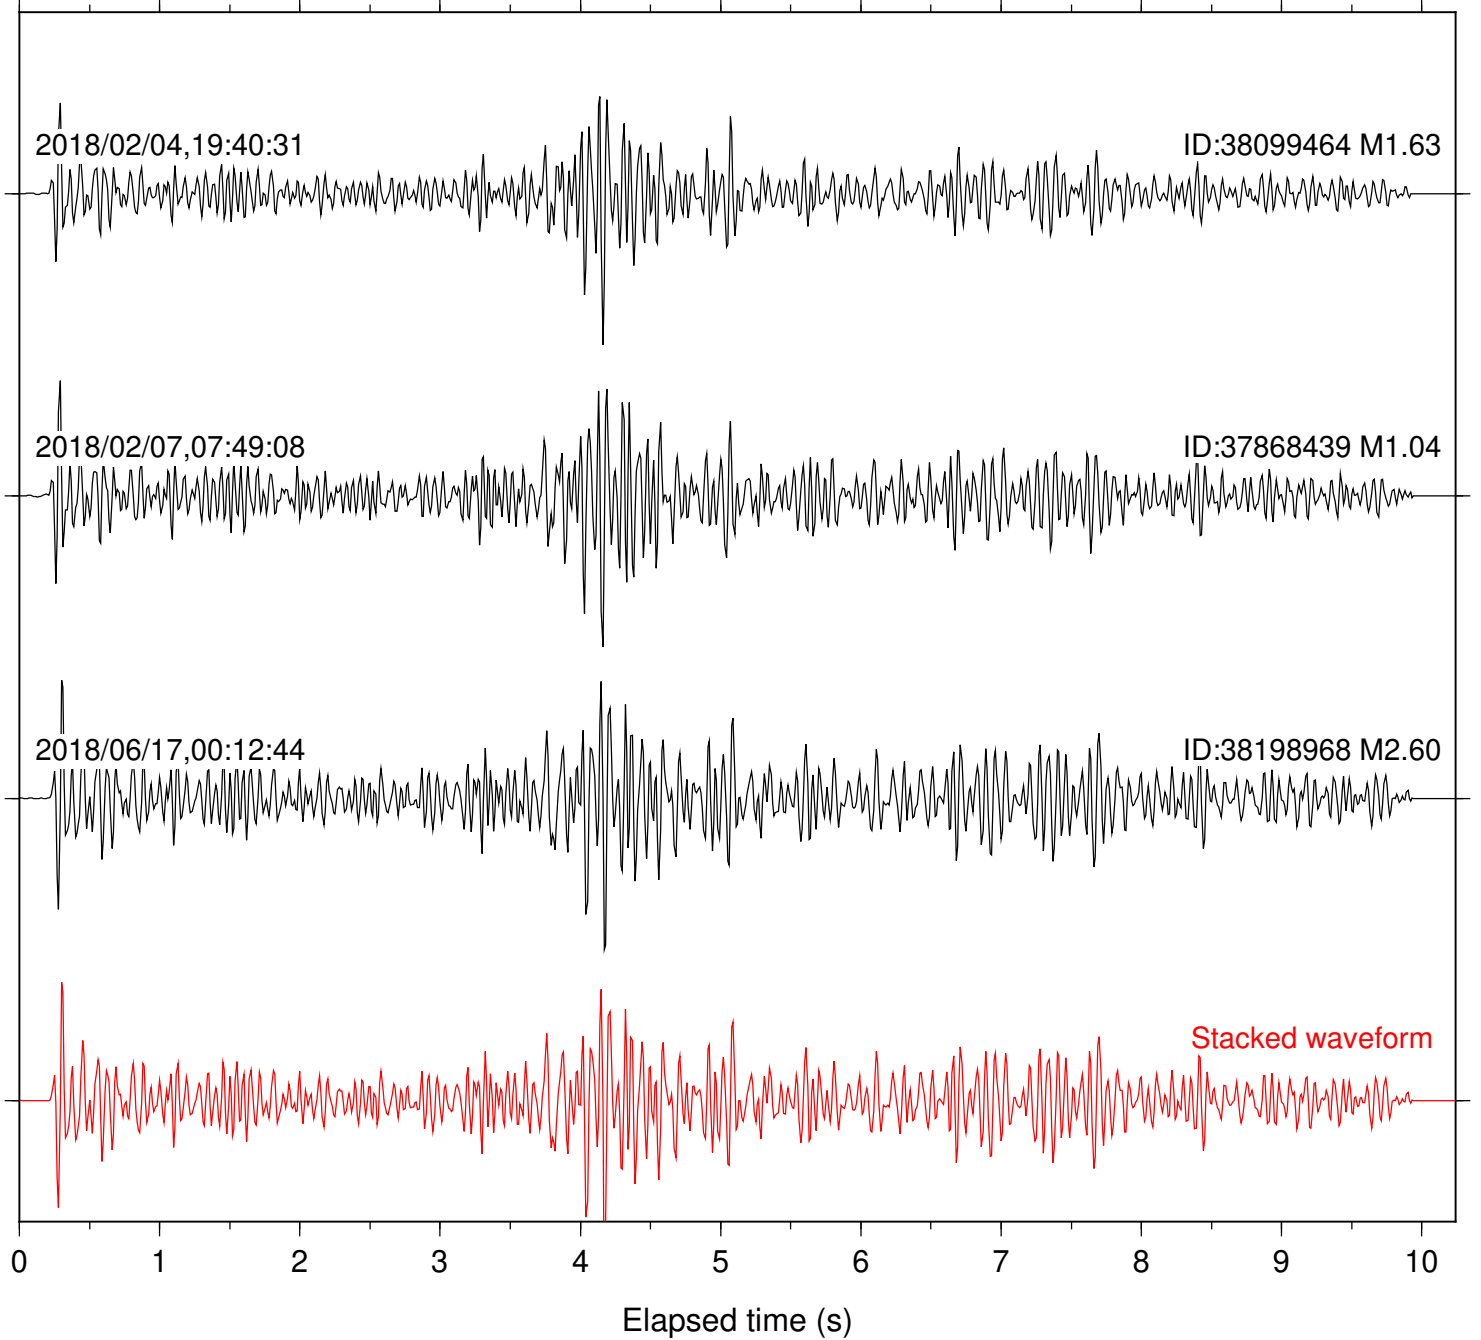

Station: BAC Com: EHZ

Focal depth: 6.93 km

Station: CRY Com: HHZ

Focal depth: 6.93 km

2018/02/04,19:40:31

ID:38099464 M1.63

2018/02/07,07:49:08

ID:37868439 M1.04

2018/06/17,00:12:44

ID:38198968 M2.60

Stacked waveform

0 1 2 3 4 5 6 7 8 9 10  
Elapsed time (s)

Station: CSH Com: HHZ

Focal depth: 6.93 km

Station: DNR Com: HHZ

Focal depth: 5.89 km

Station: HMT2 Com: HHZ

Focal depth: 6.93 km

Station: PFO Com: HHZ

Focal depth: 6.93 km

Station: POB2 Com: HHZ

Focal depth: 5.89 km

Station: RDM Com: HHZ

Focal depth: 6.93 km

Station: SND Com: HHZ

Focal depth: 6.93 km