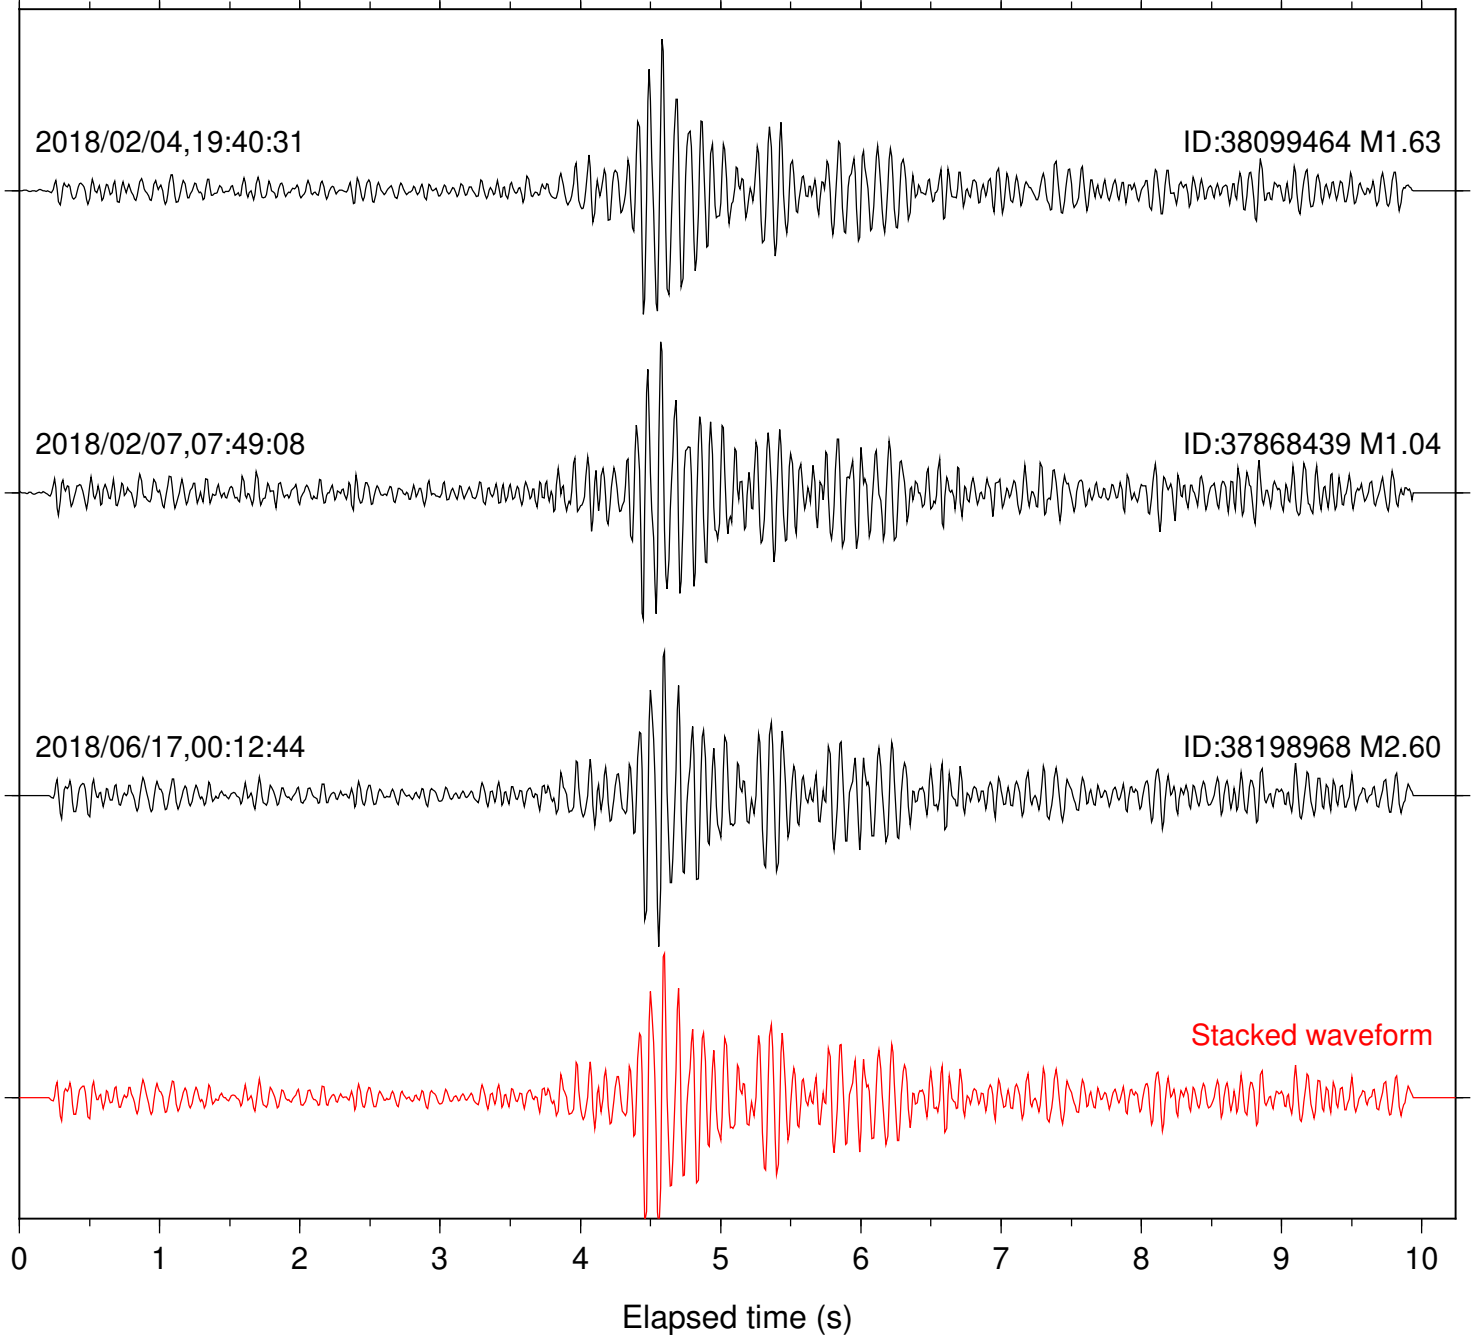

Station: B081 Com: EHZ

Focal depth: 6.93 km

Station: B082 Com: EHZ

Focal depth: 6.93 km

Station: B084 Com: EHZ

Focal depth: 6.93 km

Station: B093 Com: EHZ

Focal depth: 6.93 km

Station: BAC Com: EHZ

Focal depth: 6.93 km

Station: CRY Com: HHZ

Focal depth: 6.93 km

2018/02/04,19:40:31

ID:38099464 M1.63

2018/02/07,07:49:08

ID:37868439 M1.04

2018/06/17,00:12:44

ID:38198968 M2.60

Stacked waveform

0 1 2 3 4 5 6 7 8 9 10  
Elapsed time (s)

Station: CSH Com: HHZ

Focal depth: 6.93 km

Station: DNR Com: HHZ

Focal depth: 5.89 km

Station: SND Com: HHZ

Focal depth: 6.93 km