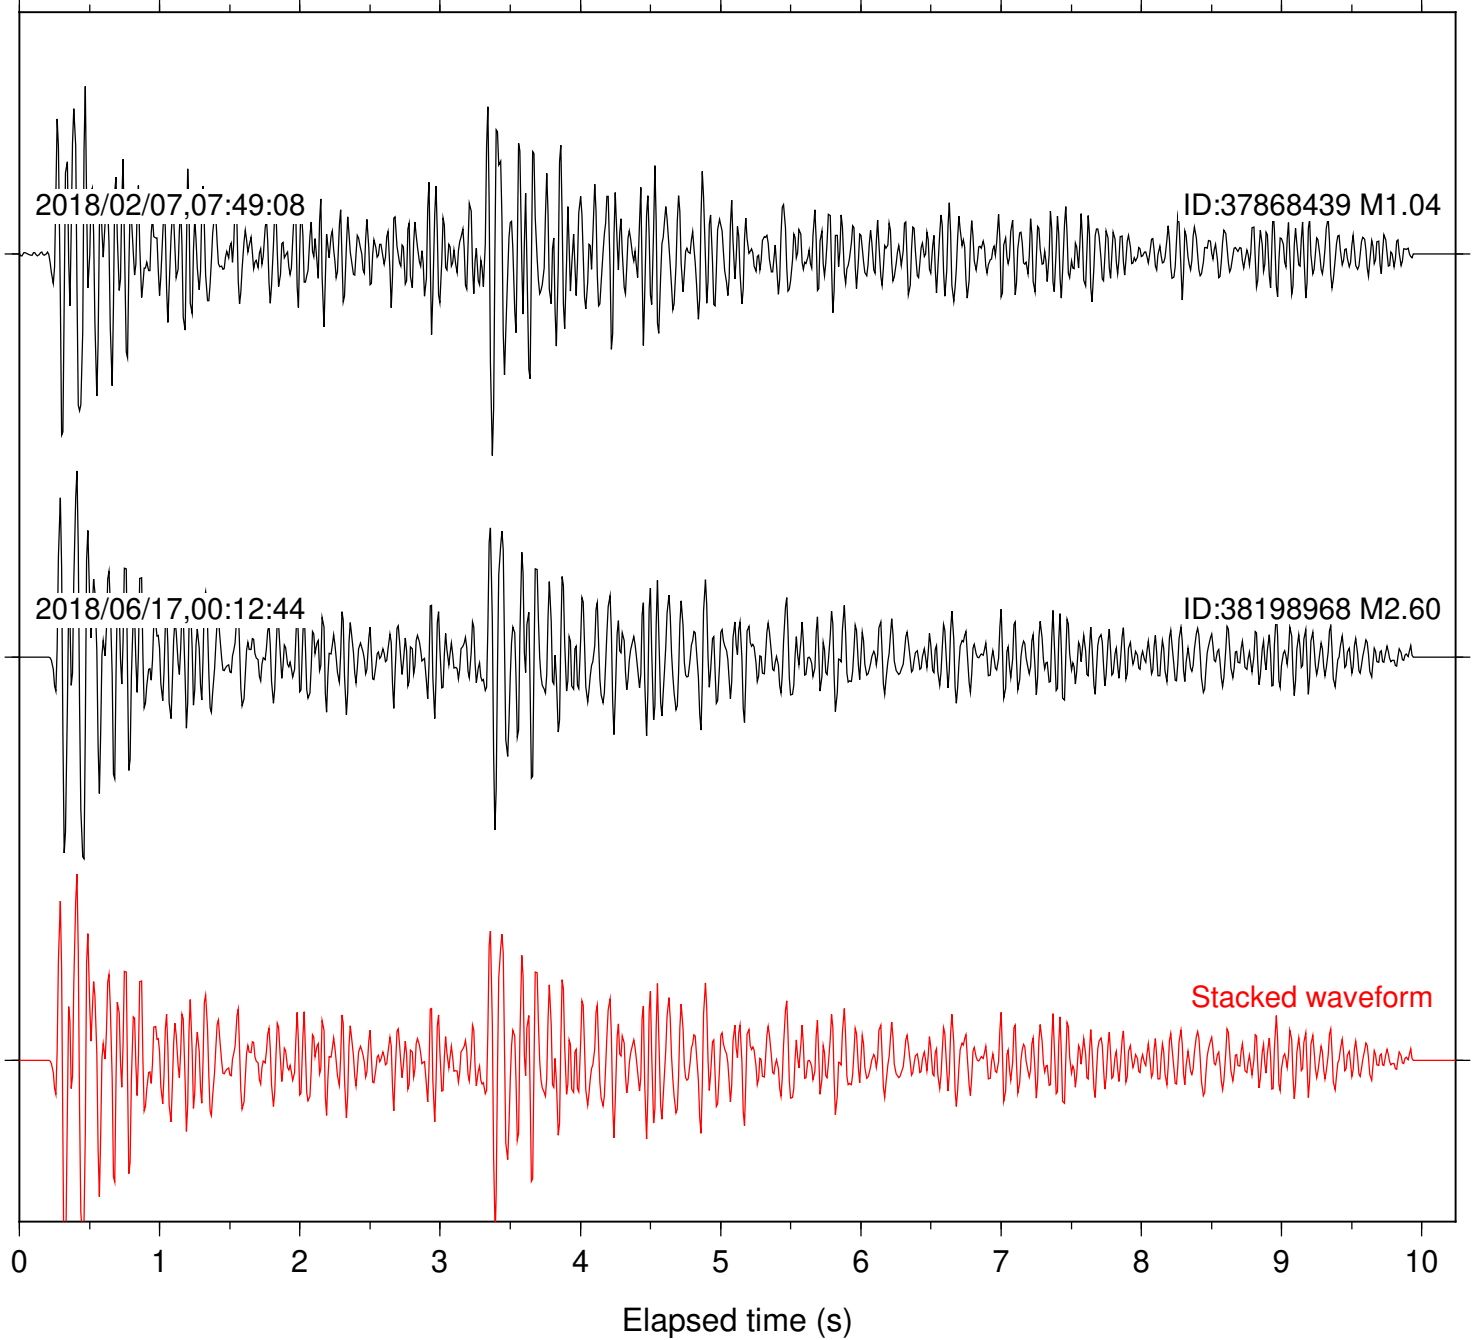

Station: BAC Com: EHZ

Focal depth: 6.93 km

Station: CRY Com: HHZ

Focal depth: 6.93 km

2018/02/04,19:40:31

ID:38099464 M1.63

2018/02/07,07:49:08

ID:37868439 M1.04

2018/06/17,00:12:44

ID:38198968 M2.60

Stacked waveform

0 1 2 3 4 5 6 7 8 9 10  
Elapsed time (s)

Station: CSH Com: HHZ

Focal depth: 6.93 km

Station: DNR Com: HHZ

Focal depth: 5.89 km

Station: HMT2 Com: HHZ

Focal depth: 6.93 km

Station: PFO Com: HHZ

Focal depth: 6.93 km

Station: POB2 Com: HHZ

Focal depth: 5.89 km

Station: RDM Com: HHZ

Focal depth: 6.93 km

Station: SND Com: HHZ

Focal depth: 6.93 km