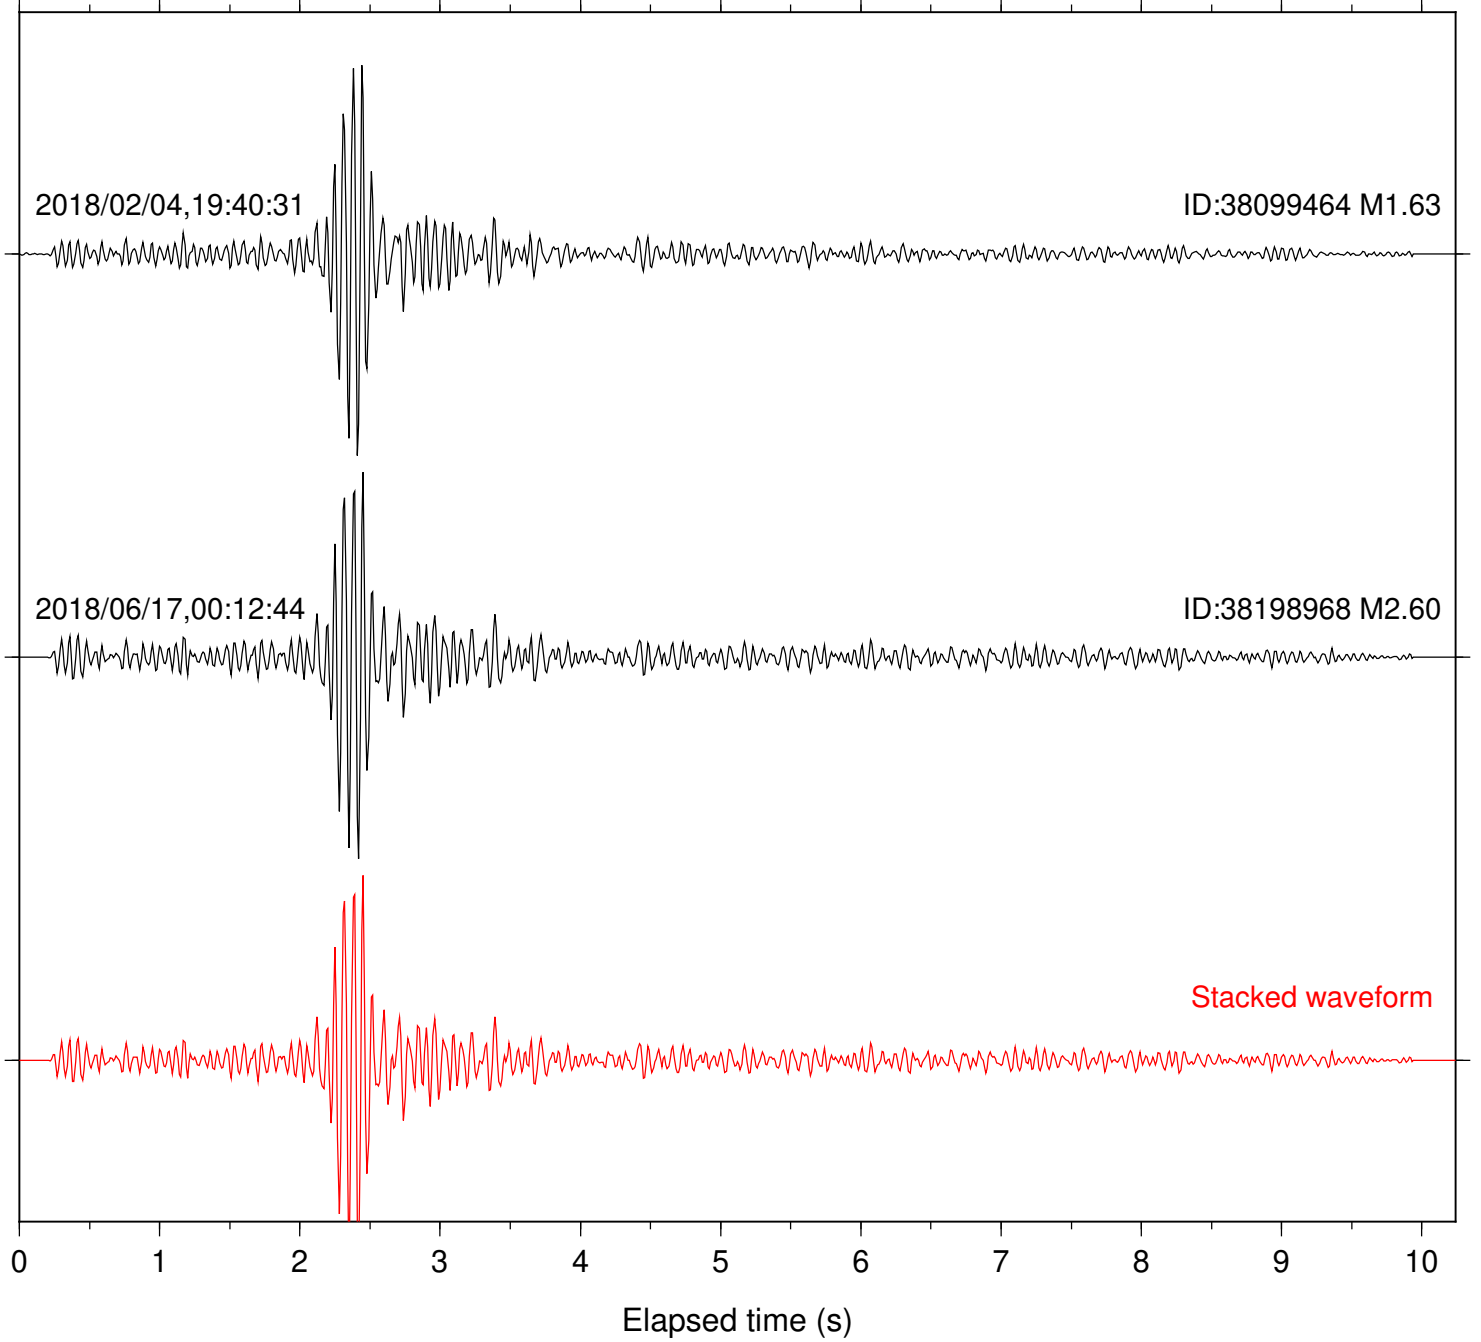

Station: BAC Com: EHZ

Focal depth: 6.93 km

Station: CRY Com: HHZ

Focal depth: 6.93 km

2018/02/04,19:40:31

ID:38099464 M1.63

2018/02/07,07:49:08

ID:37868439 M1.04

2018/06/17,00:12:44

ID:38198968 M2.60

Stacked waveform

0 1 2 3 4 5 6 7 8 9 10  
Elapsed time (s)

Station: CSH Com: HHZ

Focal depth: 6.93 km

Station: DNR Com: HHZ

Focal depth: 5.89 km

Station: HMT2 Com: HHZ

Focal depth: 6.93 km

Station: PFO Com: HHZ

Focal depth: 6.93 km

Station: POB2 Com: HHZ

Focal depth: 5.89 km

Station: RDM Com: HHZ

Focal depth: 6.93 km

Station: SND Com: HHZ

Focal depth: 6.93 km