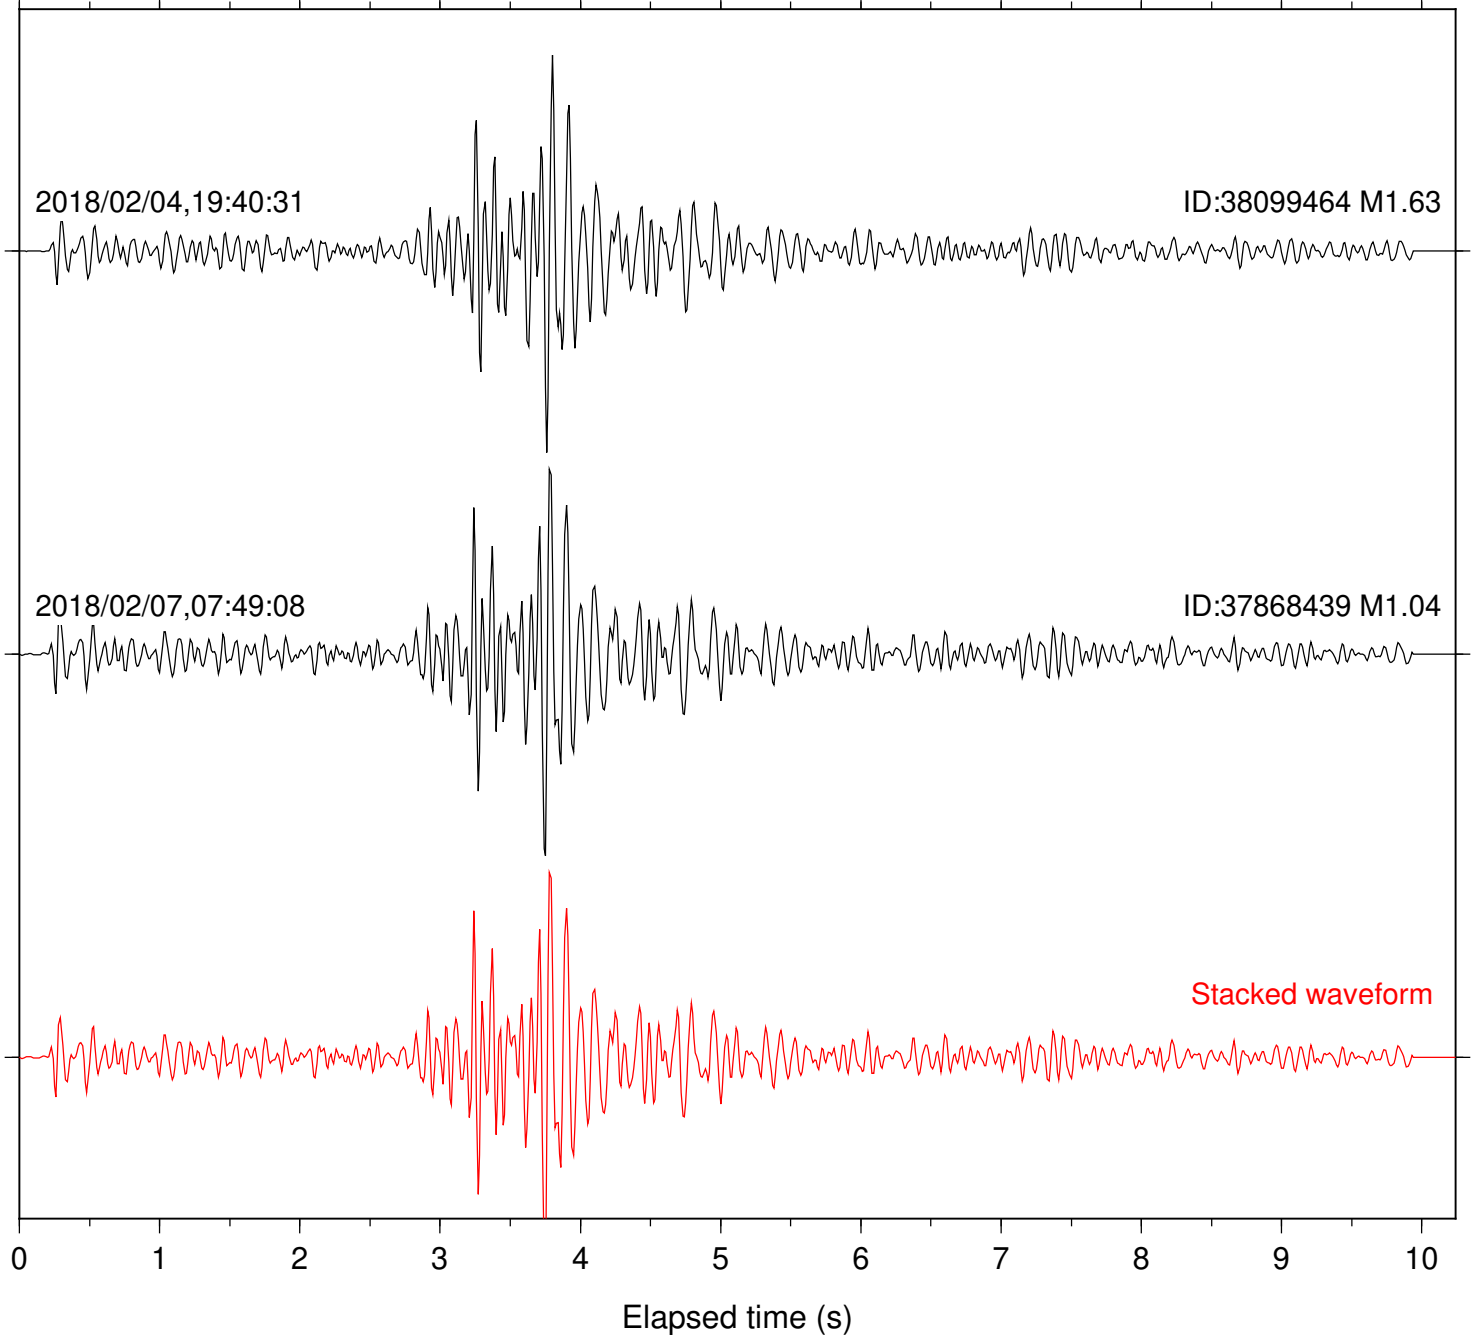

2018/06/17,00:12:44

ID:38198968 M2.60

Stacked waveform

0 1 2 3 4 5 6 7 8 9 10  
Elapsed time (s)

Station: CSH Com: HHZ

Focal depth: 6.93 km

Station: DNR Com: HHZ

Focal depth: 5.89 km

Station: HMT2 Com: HHZ

Focal depth: 6.93 km

Station: PFO Com: HHZ

Focal depth: 6.93 km

Station: POB2 Com: HHZ

Focal depth: 5.89 km

Station: RDM Com: HHZ

Focal depth: 6.93 km

Station: SND Com: HHZ

Focal depth: 6.93 km