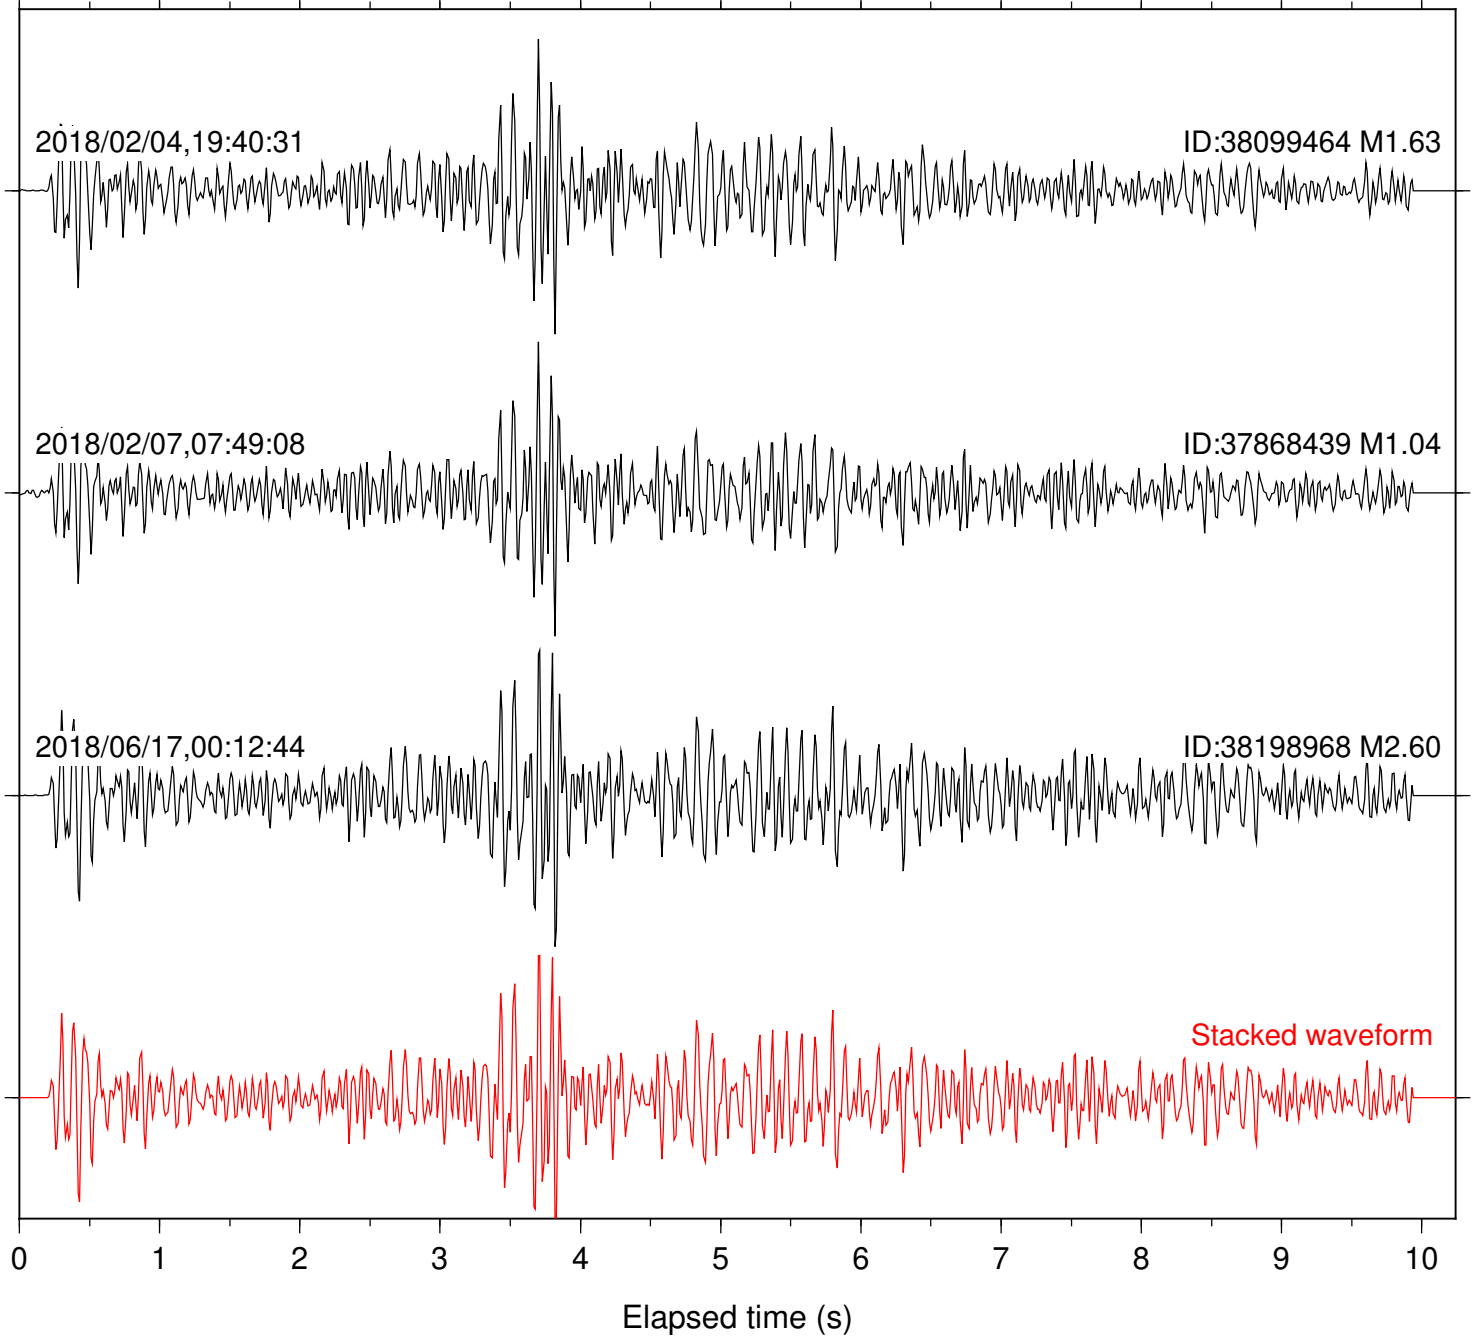

Station: B081 Com: EHZ

Focal depth: 6.93 km

Station: B082 Com: EHZ

Focal depth: 6.93 km

Station: B084 Com: EHZ

Focal depth: 6.93 km

Station: B093 Com: EHZ

Focal depth: 6.93 km

Station: BAC Com: EHZ

Focal depth: 6.93 km

Station: CRY Com: HHZ

Focal depth: 6.93 km

2018/02/04,19:40:31

ID:38099464 M1.63

2018/02/07,07:49:08

ID:37868439 M1.04

2018/06/17,00:12:44

ID:38198968 M2.60

Stacked waveform

0 1 2 3 4 5 6 7 8 9 10  
Elapsed time (s)

Station: CSH Com: HHZ

Focal depth: 6.93 km

Station: DNR Com: HHZ

Focal depth: 5.89 km

Station: SND Com: HHZ

Focal depth: 6.93 km