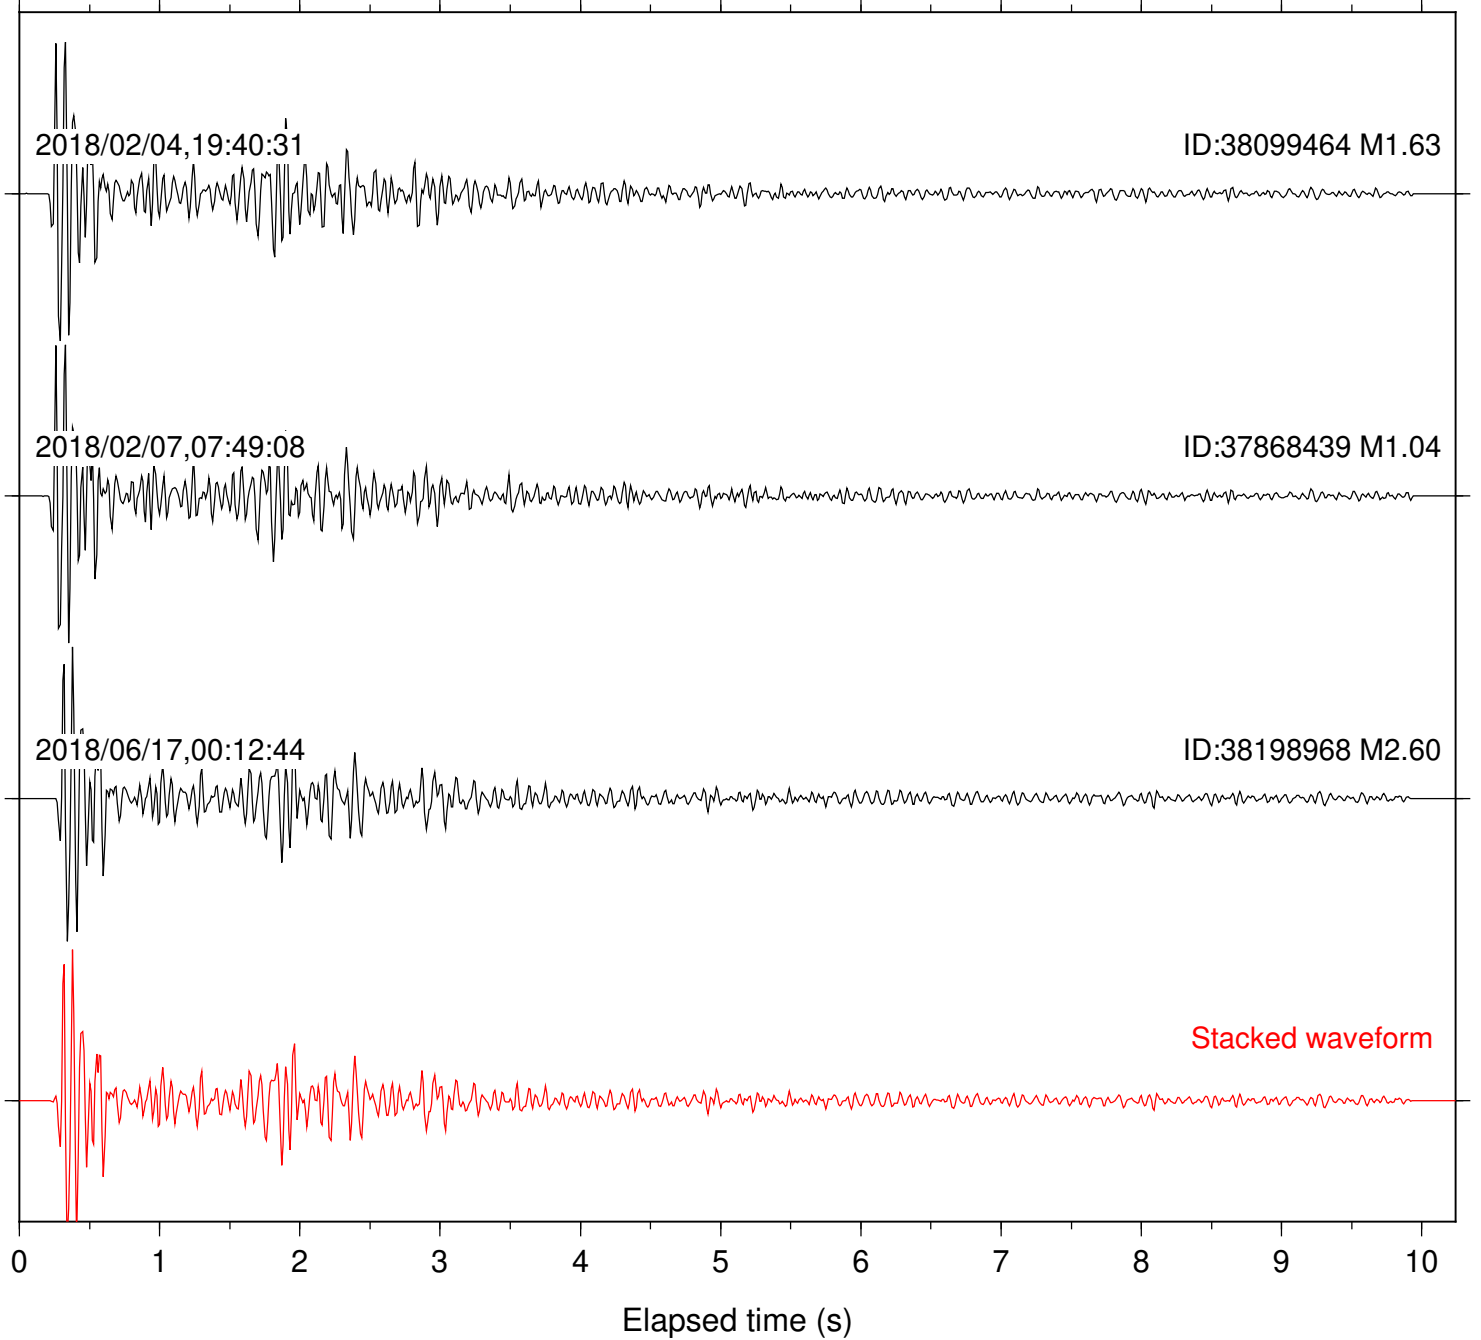

Station: B081 Com: EHZ

Focal depth: 6.93 km

Station: B082 Com: EHZ

Focal depth: 6.93 km

Station: B084 Com: EHZ

Focal depth: 6.93 km

Station: B093 Com: EHZ

Focal depth: 6.93 km

Station: BAC Com: EHZ

Focal depth: 6.93 km

Station: CRY Com: HHZ

Focal depth: 6.93 km

2018/02/04,19:40:31

ID:38099464 M1.63

2018/02/07,07:49:08

ID:37868439 M1.04

2018/06/17,00:12:44

ID:38198968 M2.60

Stacked waveform

0 1 2 3 4 5 6 7 8 9 10  
Elapsed time (s)

Station: CSH Com: HHZ

Focal depth: 6.93 km

Station: DNR Com: HHZ

Focal depth: 5.89 km

Station: SND Com: HHZ

Focal depth: 6.93 km