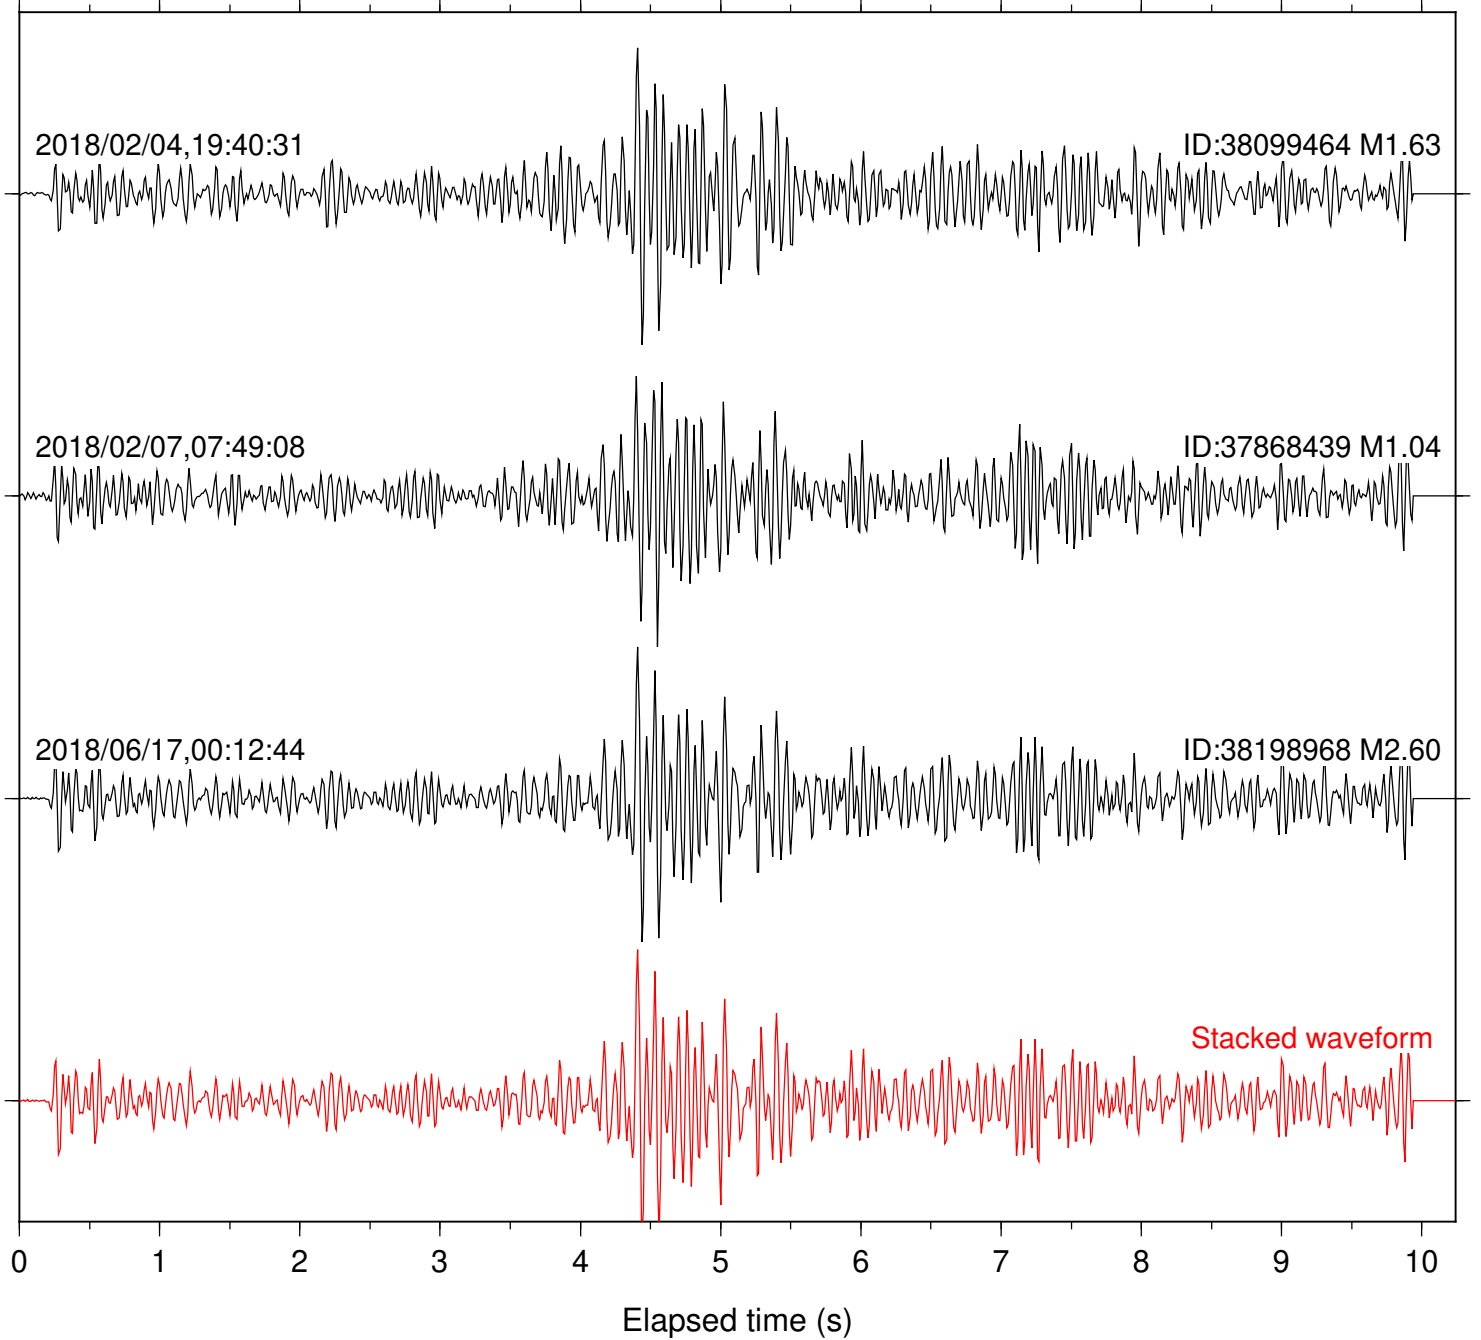

Station: BAC Com: EHZ

Focal depth: 6.93 km

Station: CRY Com: HHZ

Focal depth: 6.93 km

2018/02/04,19:40:31

ID:38099464 M1.63

2018/02/07,07:49:08

ID:37868439 M1.04

2018/06/17,00:12:44

ID:38198968 M2.60

Stacked waveform

0 1 2 3 4 5 6 7 8 9 10  
Elapsed time (s)

Station: CSH Com: HHZ

Focal depth: 6.93 km

Station: DNR Com: HHZ

Focal depth: 5.89 km

Station: HMT2 Com: HHZ

Focal depth: 6.93 km

Station: PFO Com: HHZ

Focal depth: 6.93 km

Station: POB2 Com: HHZ

Focal depth: 5.89 km

Station: RDM Com: HHZ

Focal depth: 6.93 km

Station: SND Com: HHZ

Focal depth: 6.93 km