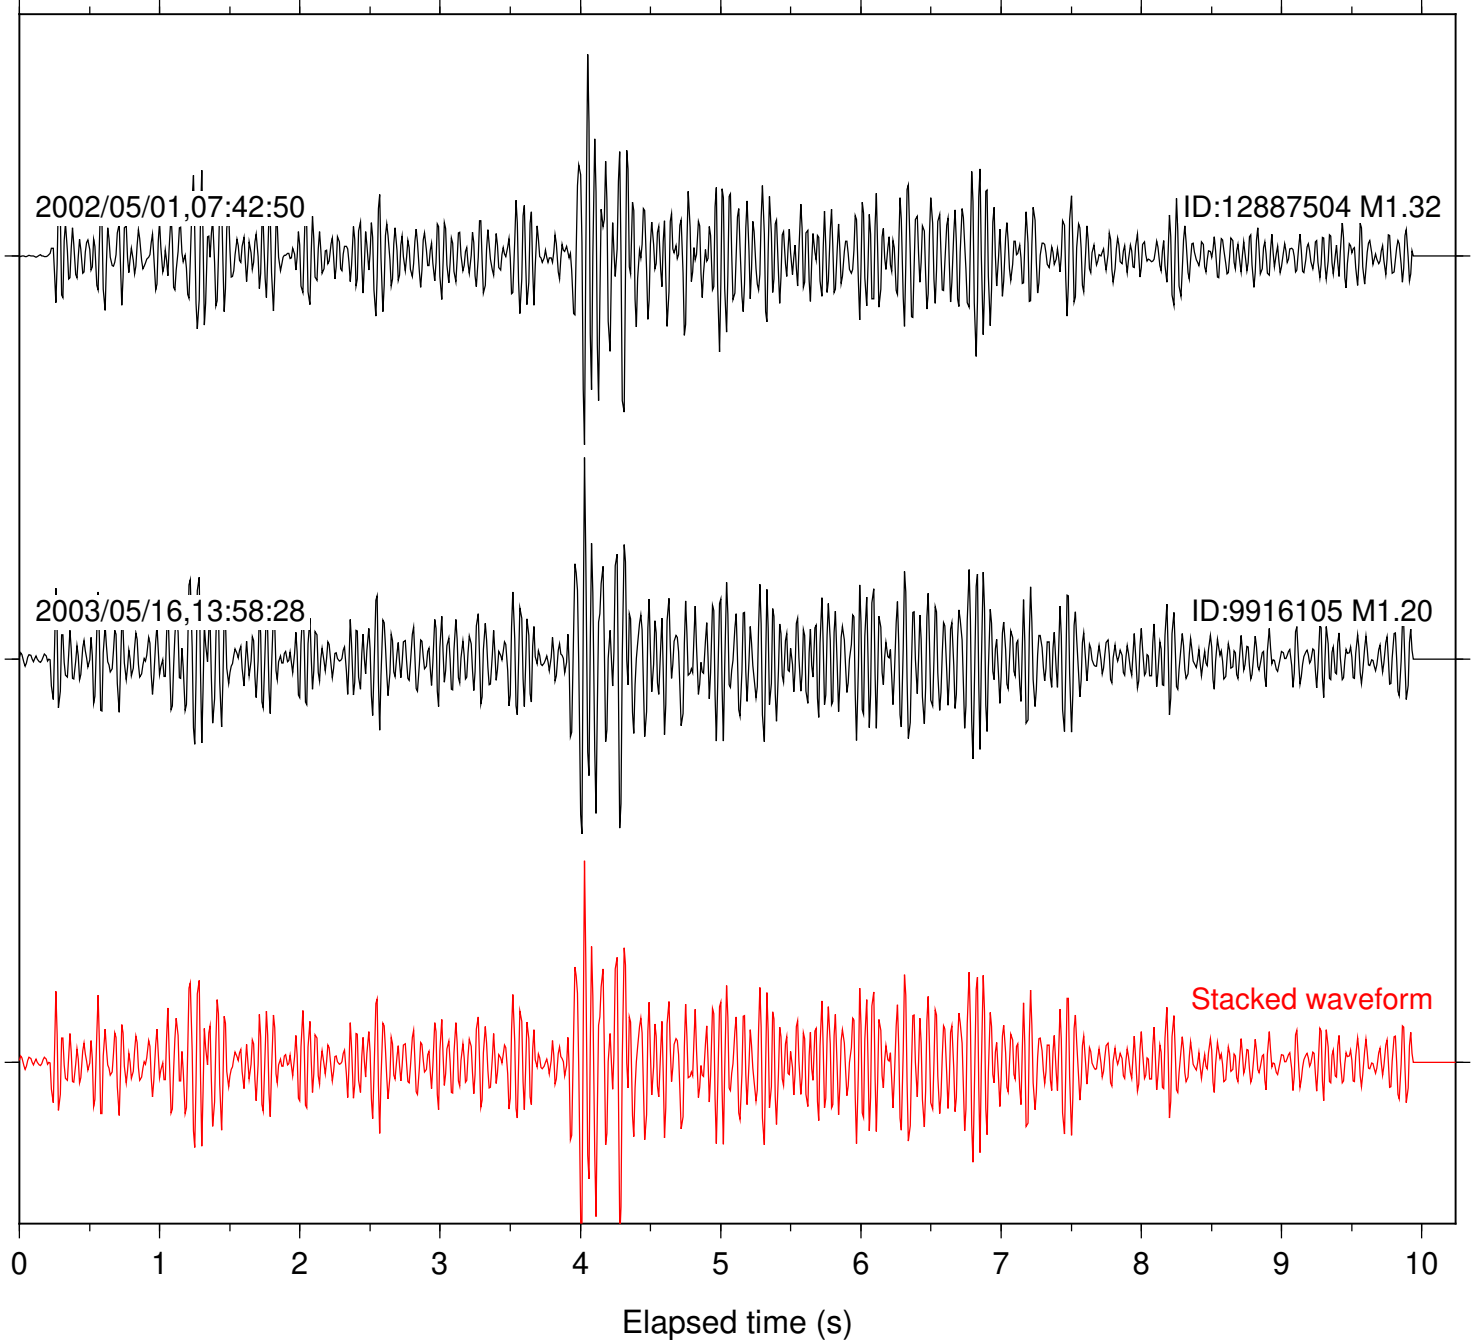

Station: AGA Com: HHZ

Focal depth: 9.14 km

Station: DGR Com: HHZ

Focal depth: 9.14 km

Station: FRD Com: HHZ

Focal depth: 9.14 km