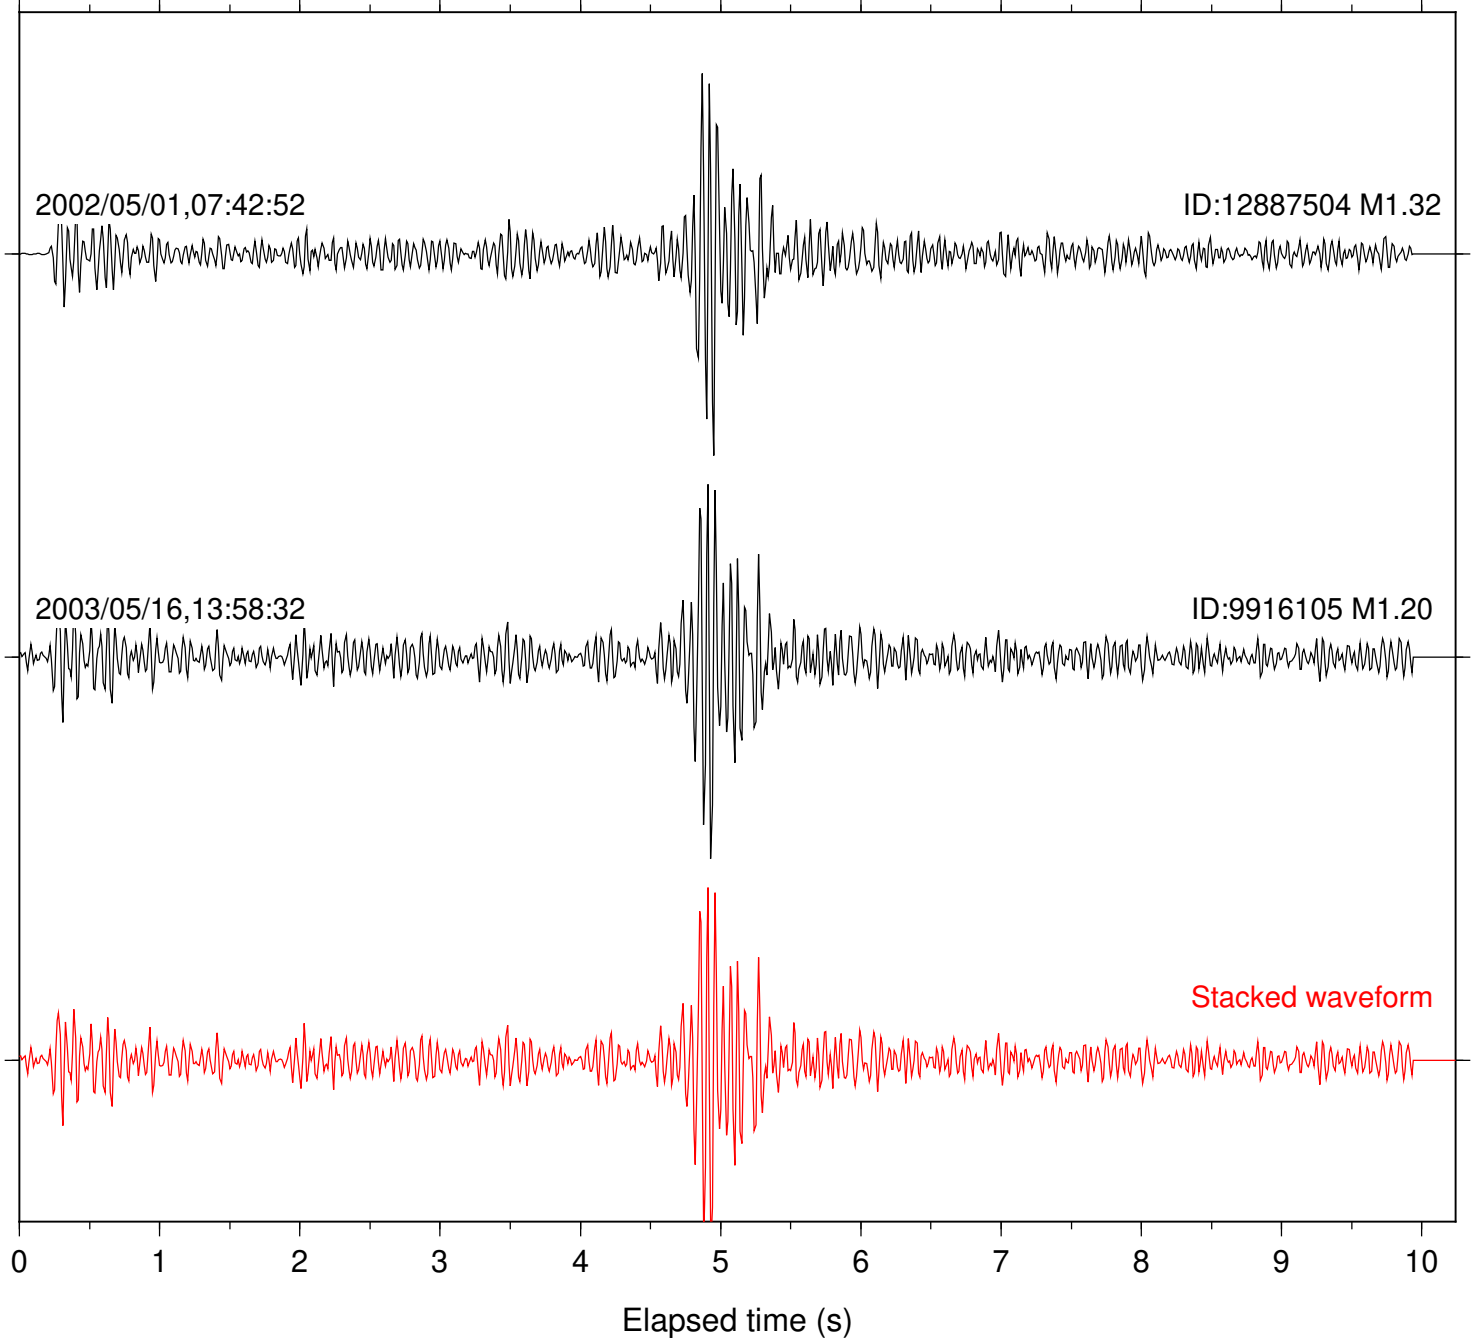

Station: AGA Com: HHZ

Focal depth: 9.14 km

Station: DGR Com: HHZ

Focal depth: 9.14 km

Station: FRD Com: HHZ

Focal depth: 9.14 km