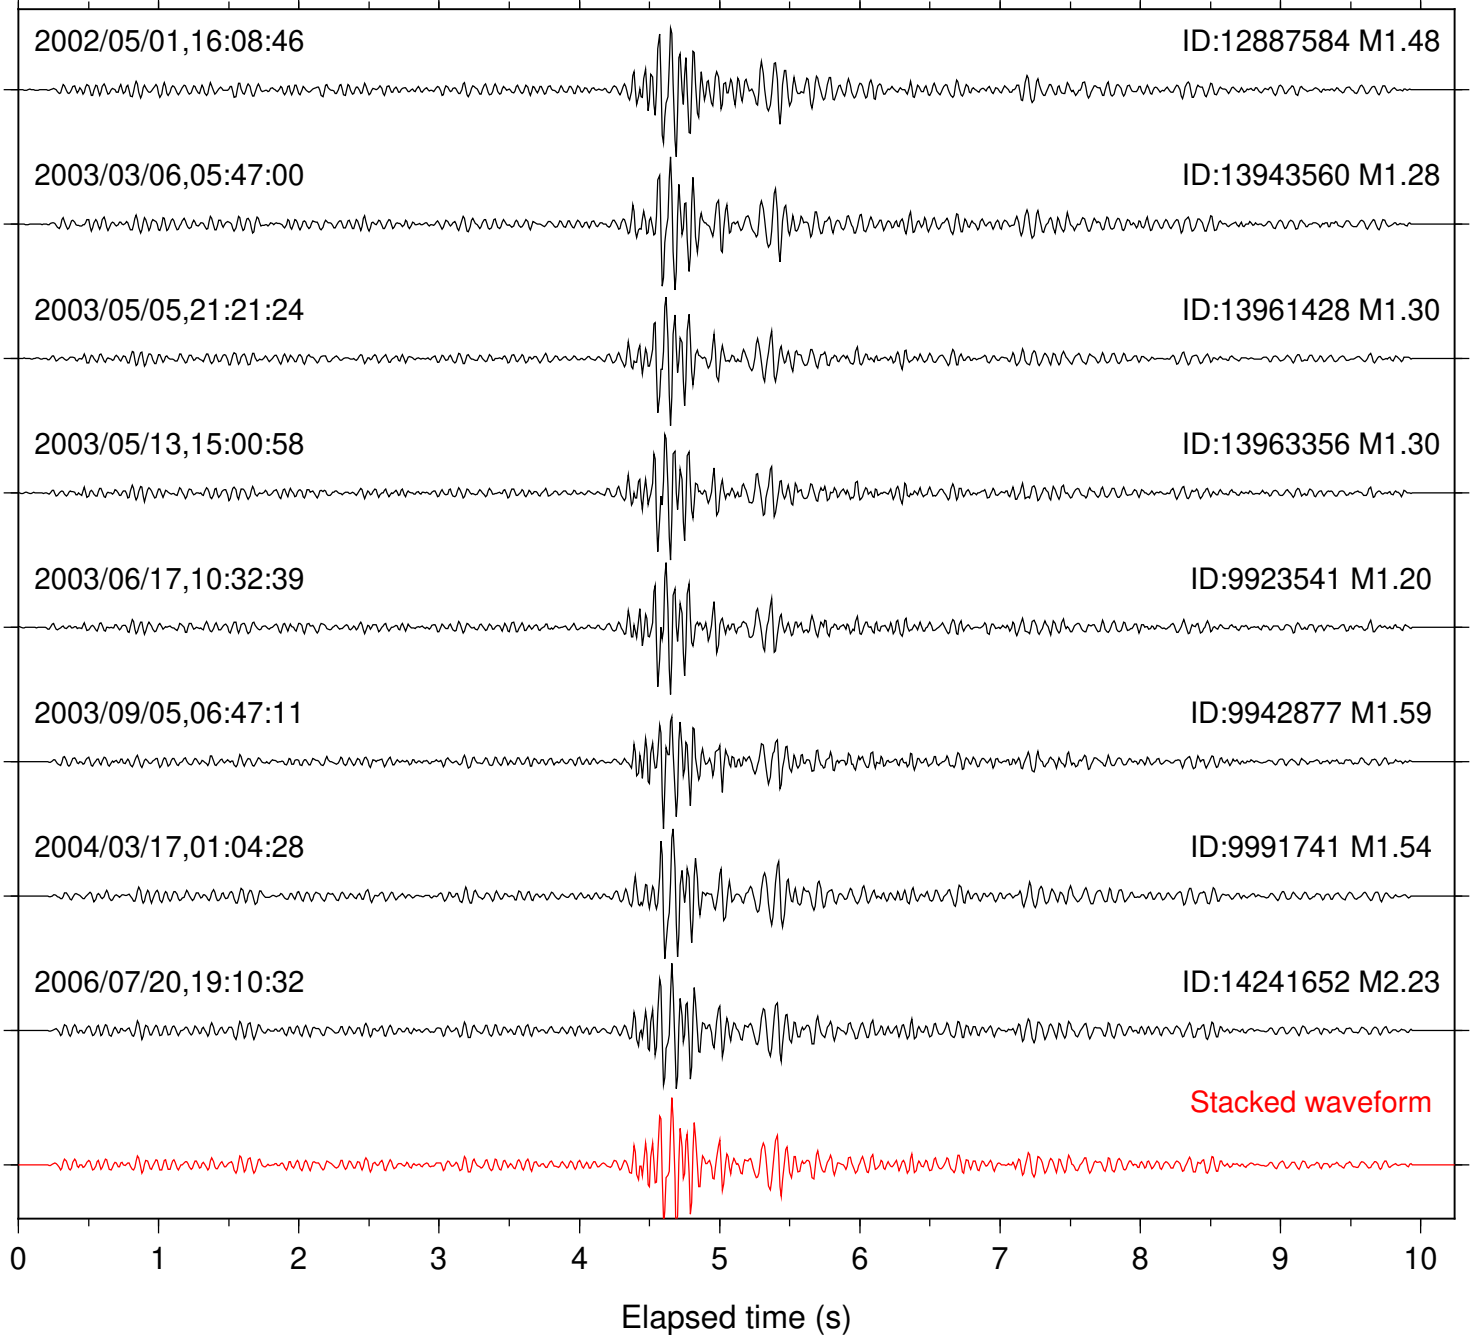

Station: AGA Com: HHZ

Focal depth: 7.51 km

Station: BOR Com: HHZ

Focal depth: 7.58 km

Station: BZN Com: HHZ

Focal depth: 7.49 km

Station: CRY Com: HHZ

Focal depth: 7.60 km

Station: DNR Com: HHZ

Focal depth: 7.58 km

Station: FRD Com: HHZ

Focal depth: 7.49 km

Station: KNW Com: HHZ

Focal depth: 7.49 km

Station: LVA2 Com: HHZ

Focal depth: 7.47 km

Station: MIR Com: EHZ

Focal depth: 7.49 km

Station: PFO Com: HHZ

Focal depth: 7.51 km

Station: SND Com: HHZ

Focal depth: 7.47 km

Station: TRO Com: HHZ

Focal depth: 7.51 km