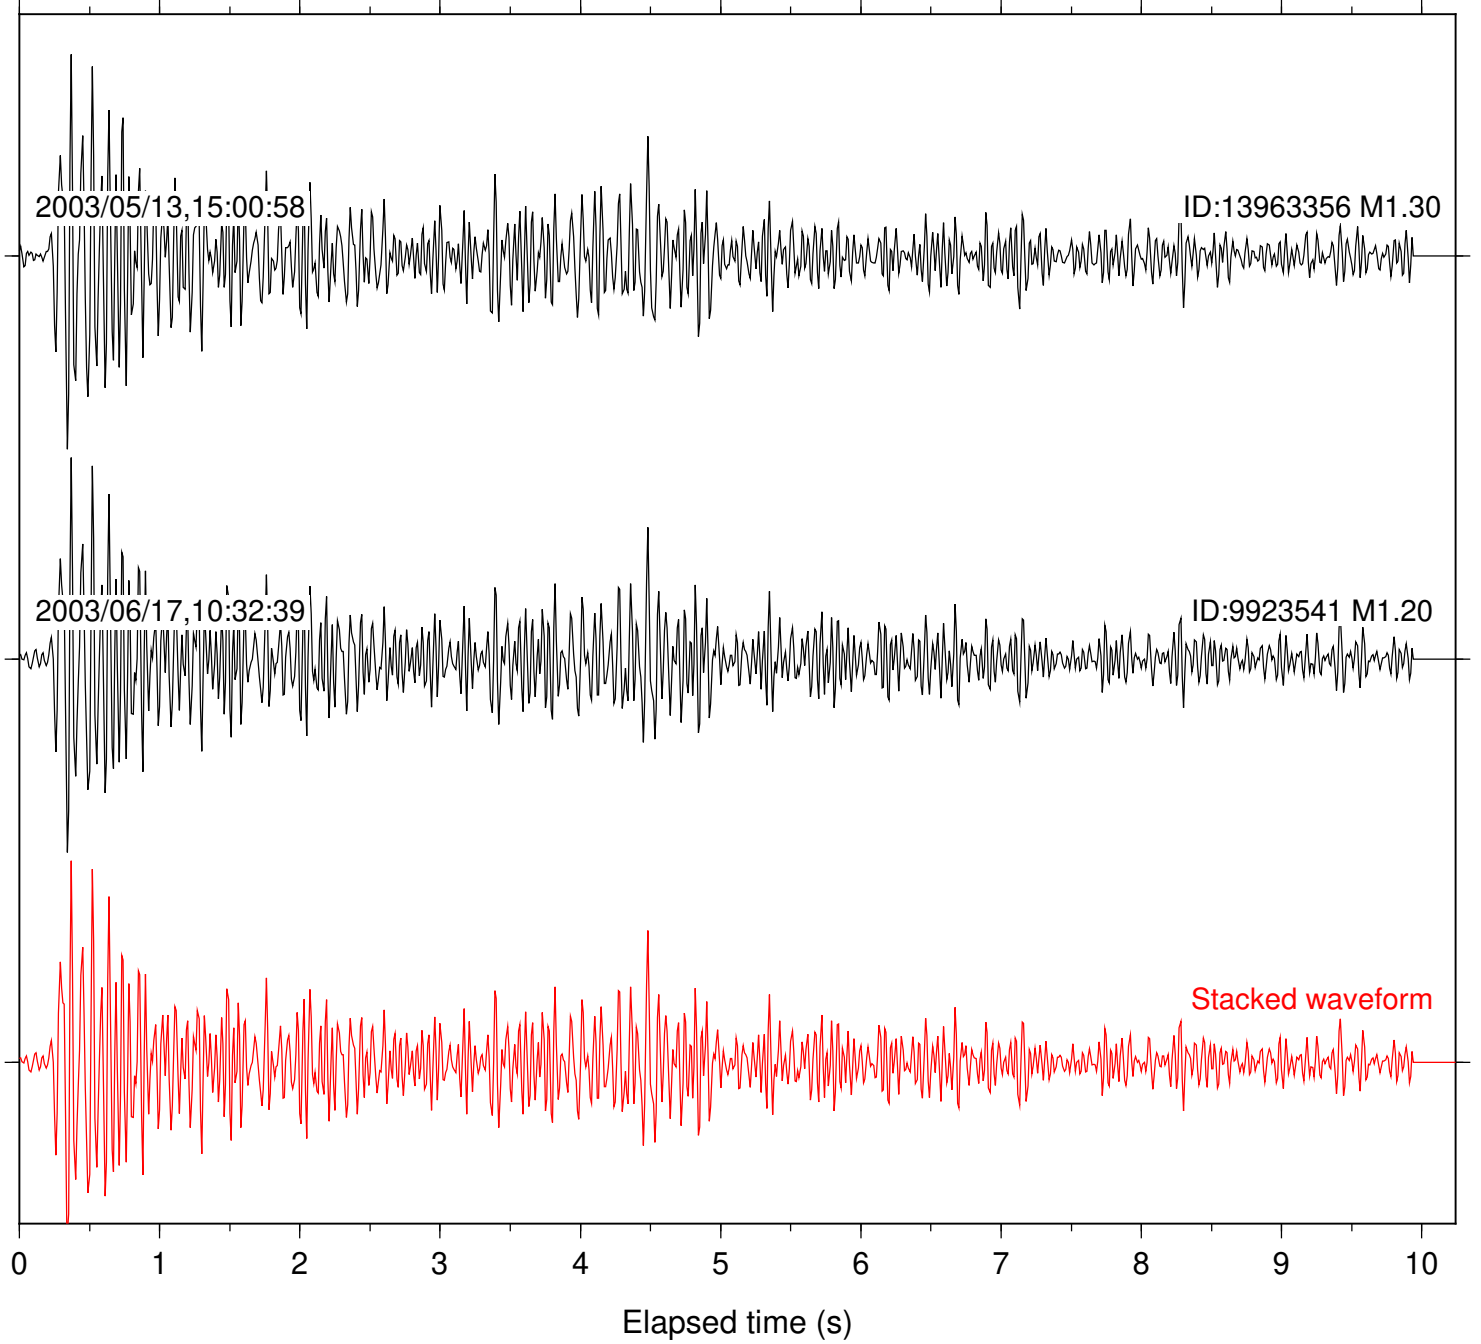

Station: AGA Com: HHZ

Focal depth: 7.51 km

Station: BOR Com: HHZ

Focal depth: 7.58 km

Station: BZN Com: HHZ

Focal depth: 7.49 km

Station: CRY Com: HHZ

Focal depth: 7.60 km

Station: DNR Com: HHZ

Focal depth: 7.58 km

Station: FRD Com: HHZ

Focal depth: 7.49 km

Station: KNW Com: HHZ

Focal depth: 7.49 km

Station: LVA2 Com: HHZ

Focal depth: 7.47 km

Station: MIR Com: EHZ

Focal depth: 7.49 km

Station: PFO Com: HHZ

Focal depth: 7.51 km

Station: SND Com: HHZ

Focal depth: 7.47 km

Station: TRO Com: HHZ

Focal depth: 7.51 km