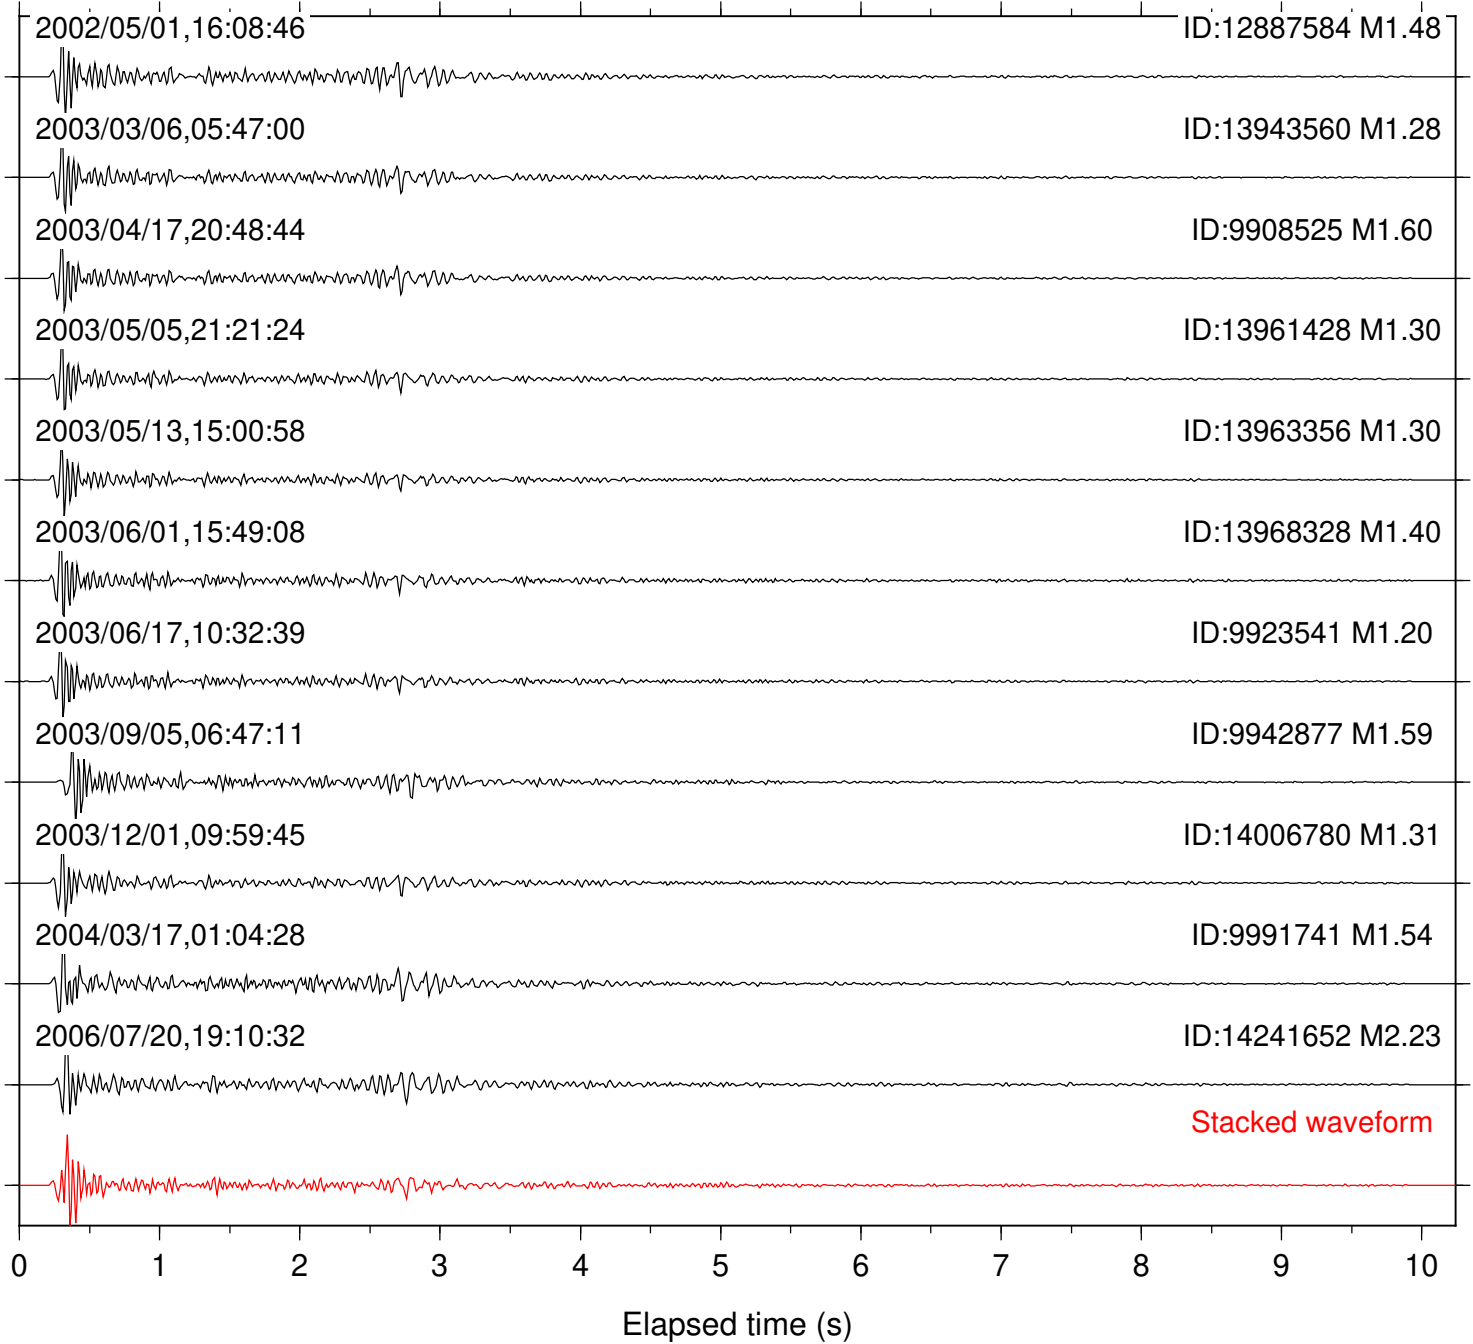

Station: AGA Com: HHZ

Focal depth: 7.51 km

Station: BOR Com: HHZ

Focal depth: 7.58 km

Station: BZN Com: HHZ

Focal depth: 7.49 km

Station: CRY Com: HHZ

Focal depth: 7.60 km

Station: DNR Com: HHZ

Focal depth: 7.58 km

Station: FRD Com: HHZ

Focal depth: 7.49 km

Station: KNW Com: HHZ

Focal depth: 7.49 km

Station: LVA2 Com: HHZ

Focal depth: 7.47 km

Station: MIR Com: EHZ

Focal depth: 7.49 km

Station: PFO Com: HHZ

Focal depth: 7.51 km

Station: SND Com: HHZ

Focal depth: 7.47 km

Station: TRO Com: HHZ

Focal depth: 7.51 km