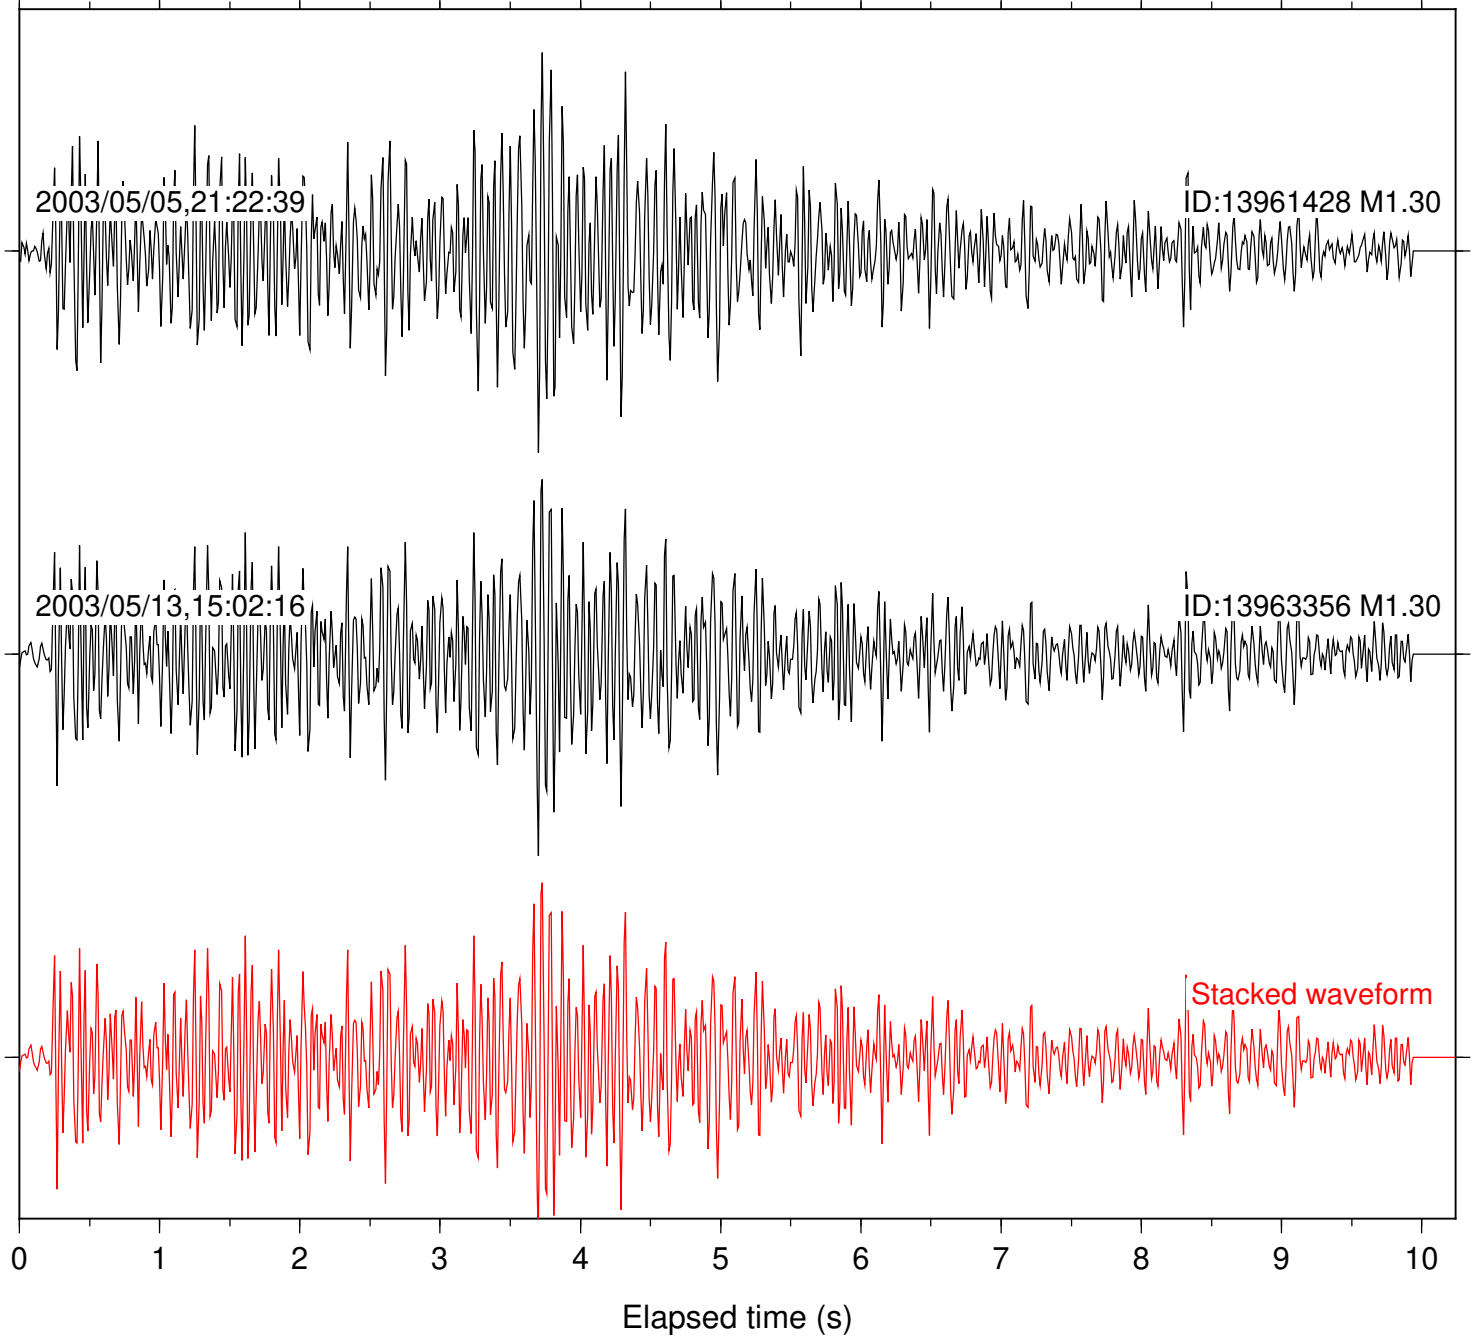

Station: AGA Com: HHZ

Focal depth: 7.51 km

Station: BOR Com: HHZ

Focal depth: 7.58 km

Station: BZN Com: HHZ

Focal depth: 7.49 km

Station: CRY Com: HHZ

Focal depth: 7.60 km

Station: DNR Com: HHZ

Focal depth: 7.58 km

Station: FRD Com: HHZ

Focal depth: 7.49 km

Station: KNW Com: HHZ

Focal depth: 7.49 km

Station: LVA2 Com: HHZ

Focal depth: 7.47 km

Station: MIR Com: EHZ

Focal depth: 7.49 km

Station: PFO Com: HHZ

Focal depth: 7.51 km

Station: SND Com: HHZ

Focal depth: 7.47 km

Station: TRO Com: HHZ

Focal depth: 7.51 km