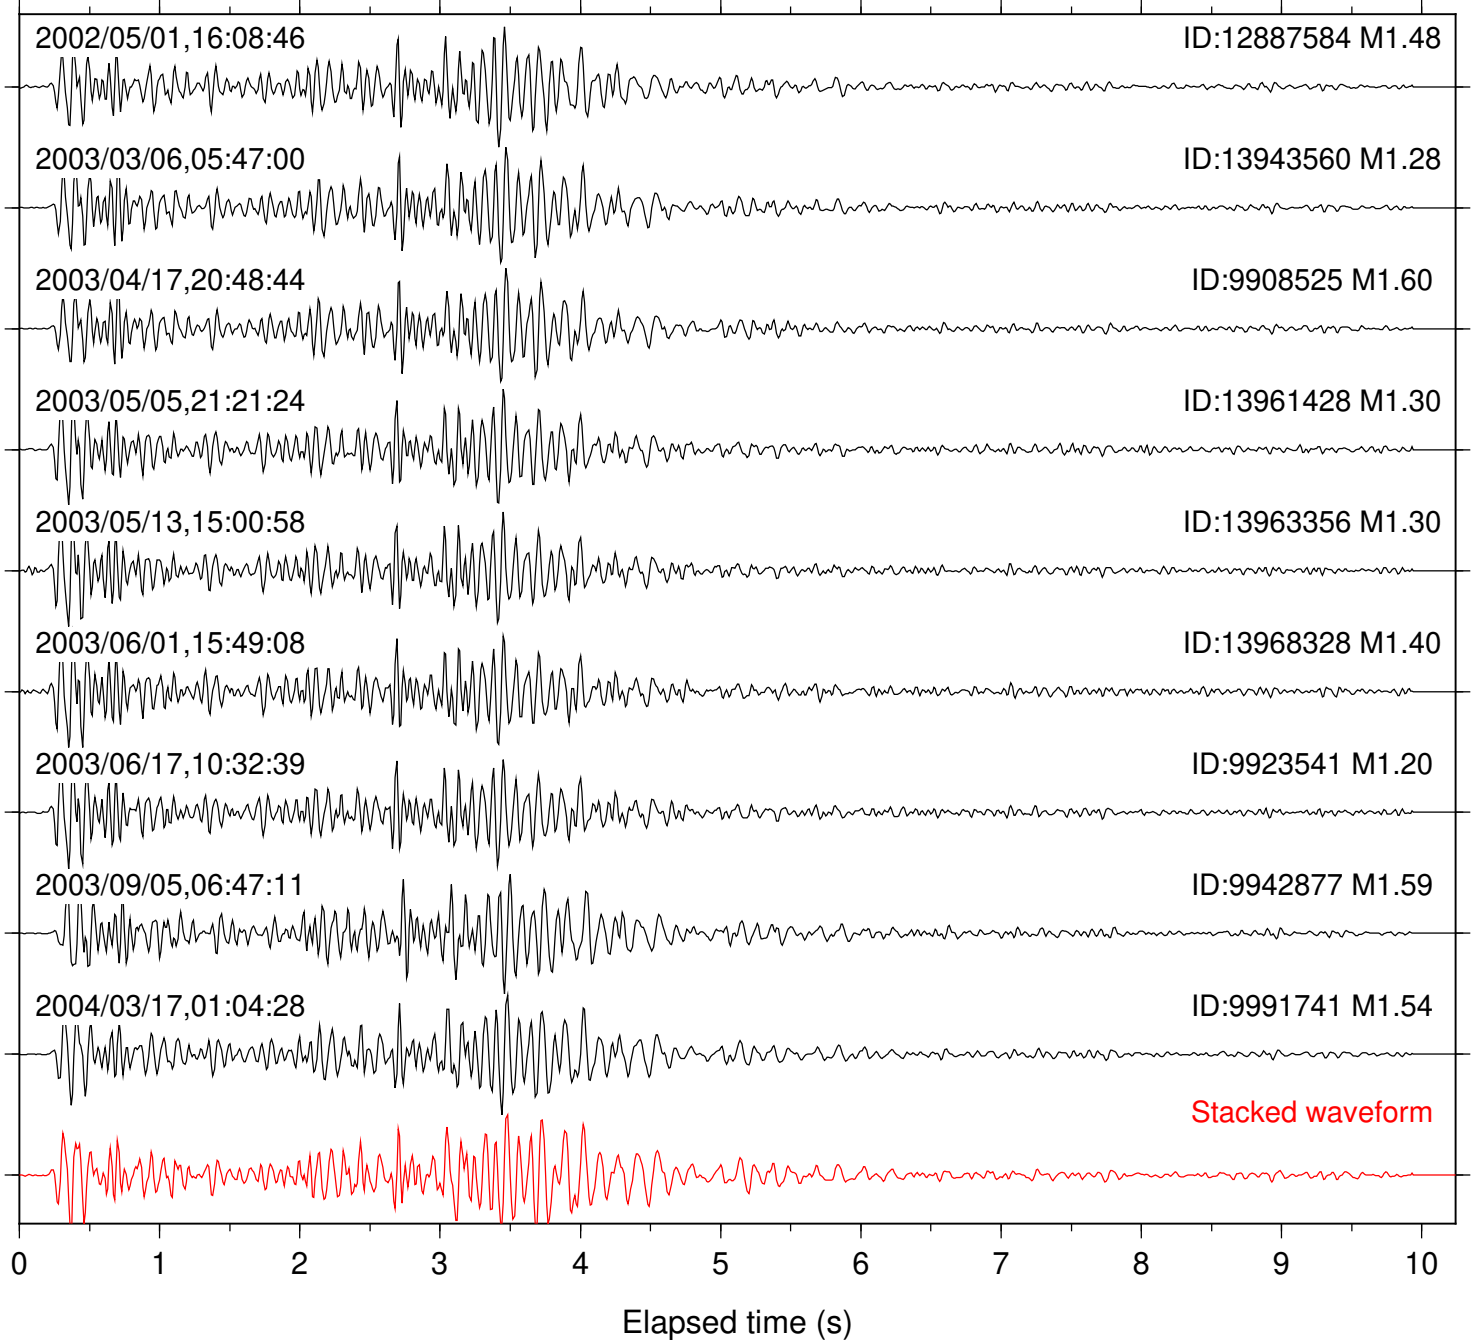

Station: AGA Com: HHZ

Focal depth: 7.51 km

Station: BOR Com: HHZ

Focal depth: 7.58 km

Station: BZN Com: HHZ

Focal depth: 7.49 km

Station: CRY Com: HHZ

Focal depth: 7.60 km

Station: DNR Com: HHZ

Focal depth: 7.58 km

Station: FRD Com: HHZ

Focal depth: 7.49 km

Station: KNW Com: HHZ

Focal depth: 7.49 km

Station: LVA2 Com: HHZ

Focal depth: 7.47 km

Station: MIR Com: EHZ

Focal depth: 7.49 km

Station: PFO Com: HHZ

Focal depth: 7.51 km

Station: SND Com: HHZ

Focal depth: 7.47 km

Station: TRO Com: HHZ

Focal depth: 7.51 km