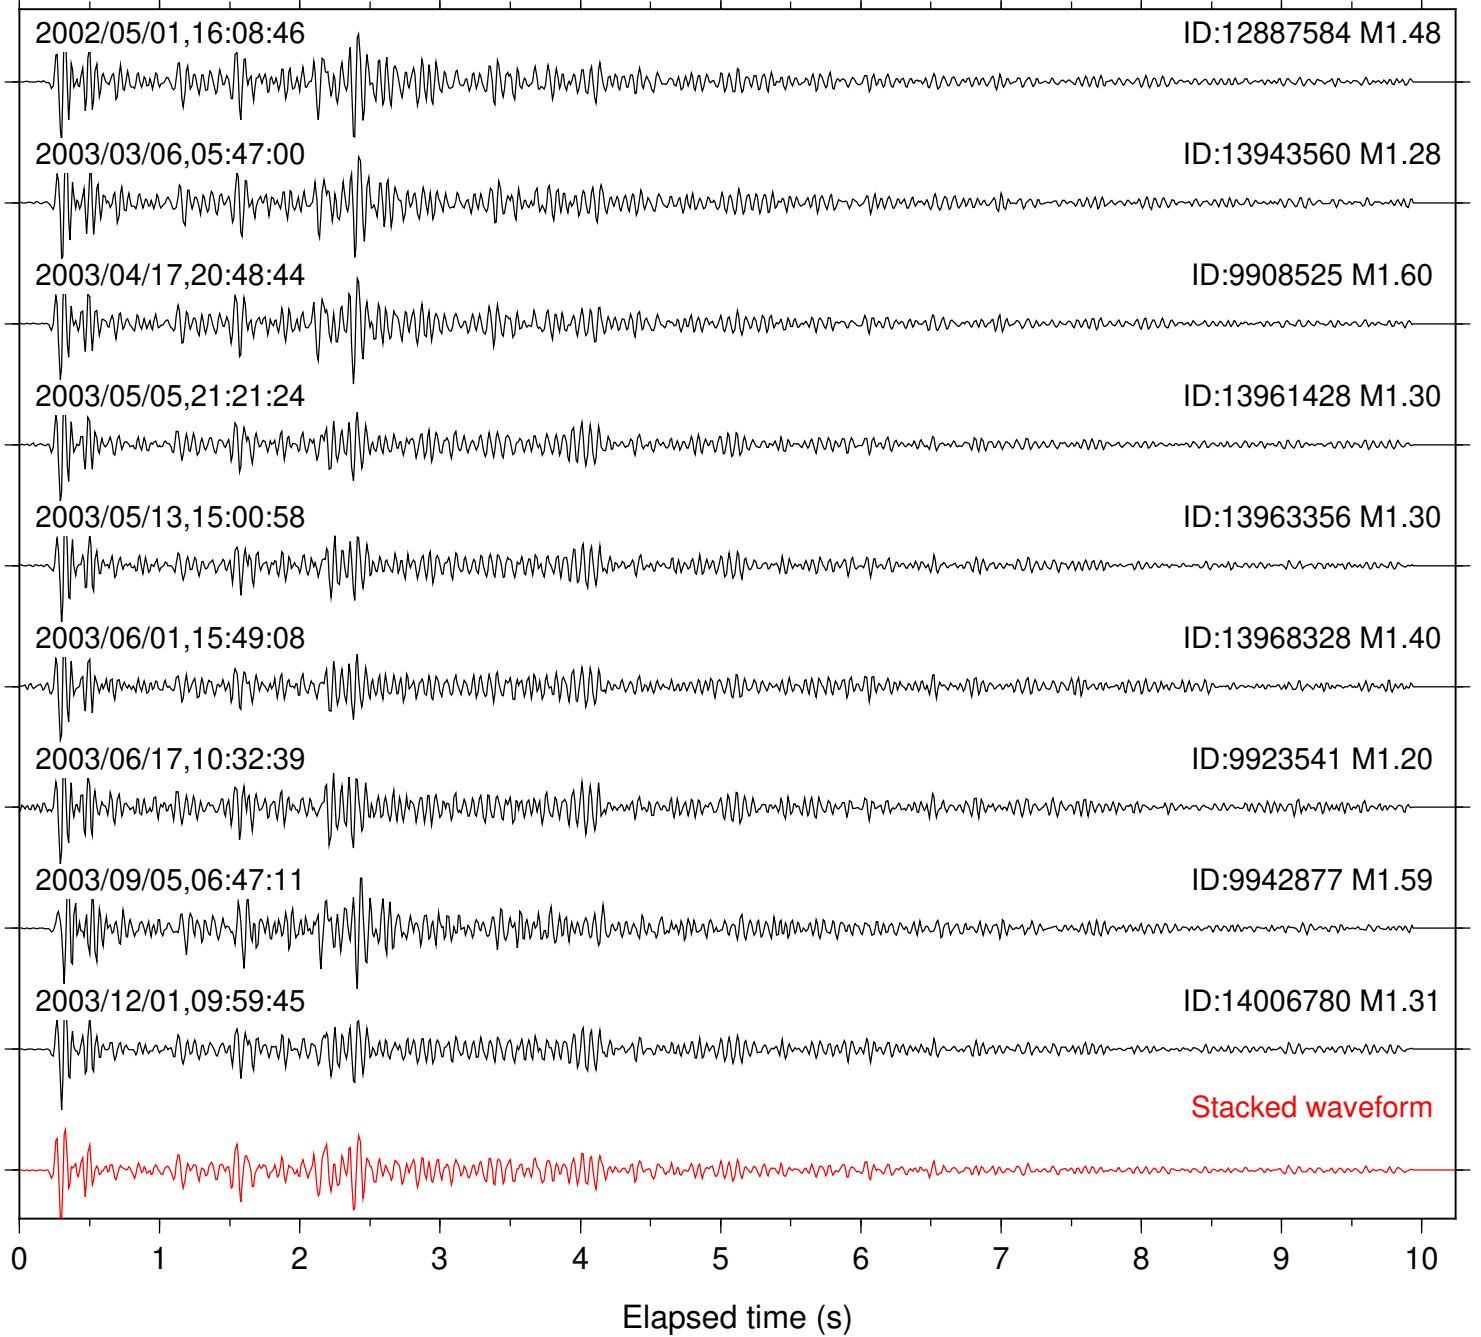

Station: AGA Com: HHZ

Focal depth: 7.51 km

Station: BOR Com: HHZ

Focal depth: 7.58 km

Station: BZN Com: HHZ

Focal depth: 7.49 km

Station: CRY Com: HHZ

Focal depth: 7.60 km

Station: DNR Com: HHZ

Focal depth: 7.58 km

Station: FRD Com: HHZ

Focal depth: 7.49 km

Station: KNW Com: HHZ

Focal depth: 7.49 km

Station: LVA2 Com: HHZ

Focal depth: 7.47 km

Station: MIR Com: EHZ

Focal depth: 7.49 km

Station: PFO Com: HHZ

Focal depth: 7.51 km

Station: SND Com: HHZ

Focal depth: 7.47 km

Station: TRO Com: HHZ

Focal depth: 7.51 km