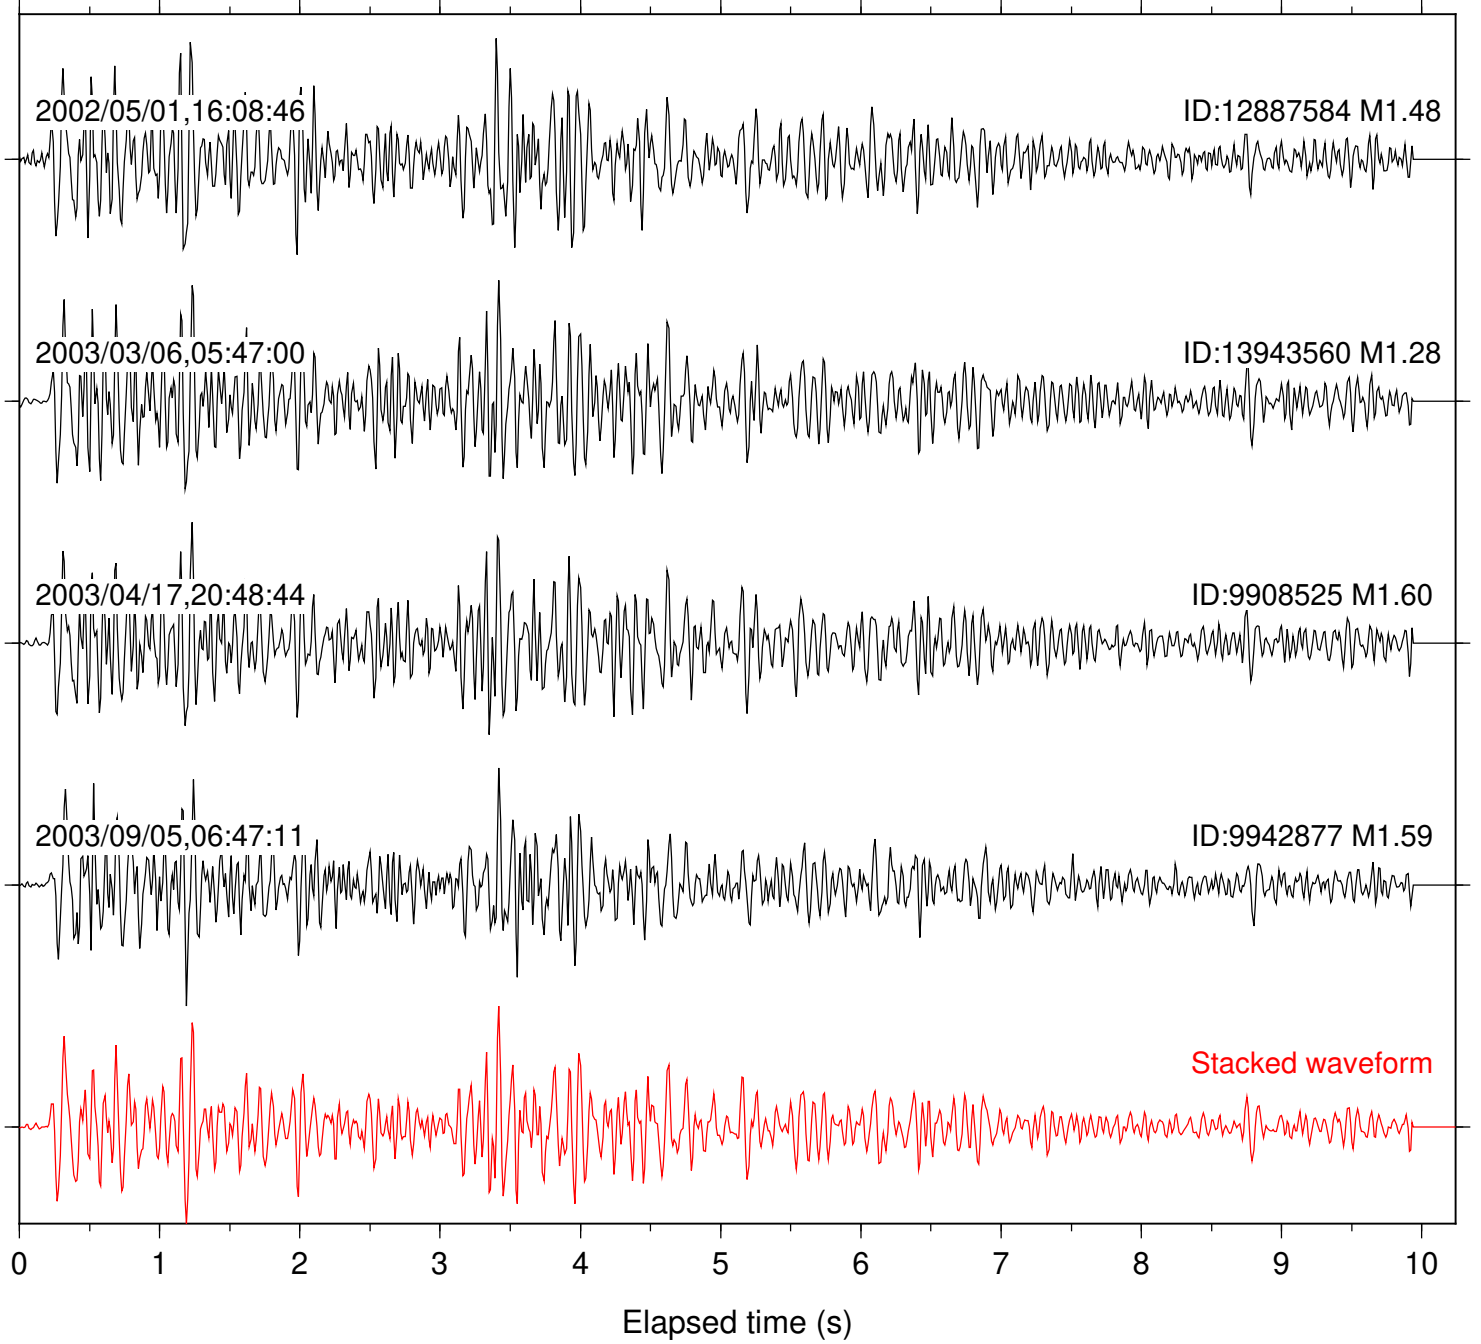

Station: AGA Com: HHZ

Focal depth: 7.51 km

Station: BOR Com: HHZ

Focal depth: 7.58 km

Station: BZN Com: HHZ

Focal depth: 7.49 km

Station: CRY Com: HHZ

Focal depth: 7.60 km

Station: DNR Com: HHZ

Focal depth: 7.58 km

Station: FRD Com: HHZ

Focal depth: 7.49 km

Station: KNW Com: HHZ

Focal depth: 7.49 km

Station: LVA2 Com: HHZ

Focal depth: 7.47 km

Station: MIR Com: EHZ

Focal depth: 7.49 km

Station: PFO Com: HHZ

Focal depth: 7.51 km

Station: SND Com: HHZ

Focal depth: 7.47 km

Station: TRO Com: HHZ

Focal depth: 7.51 km