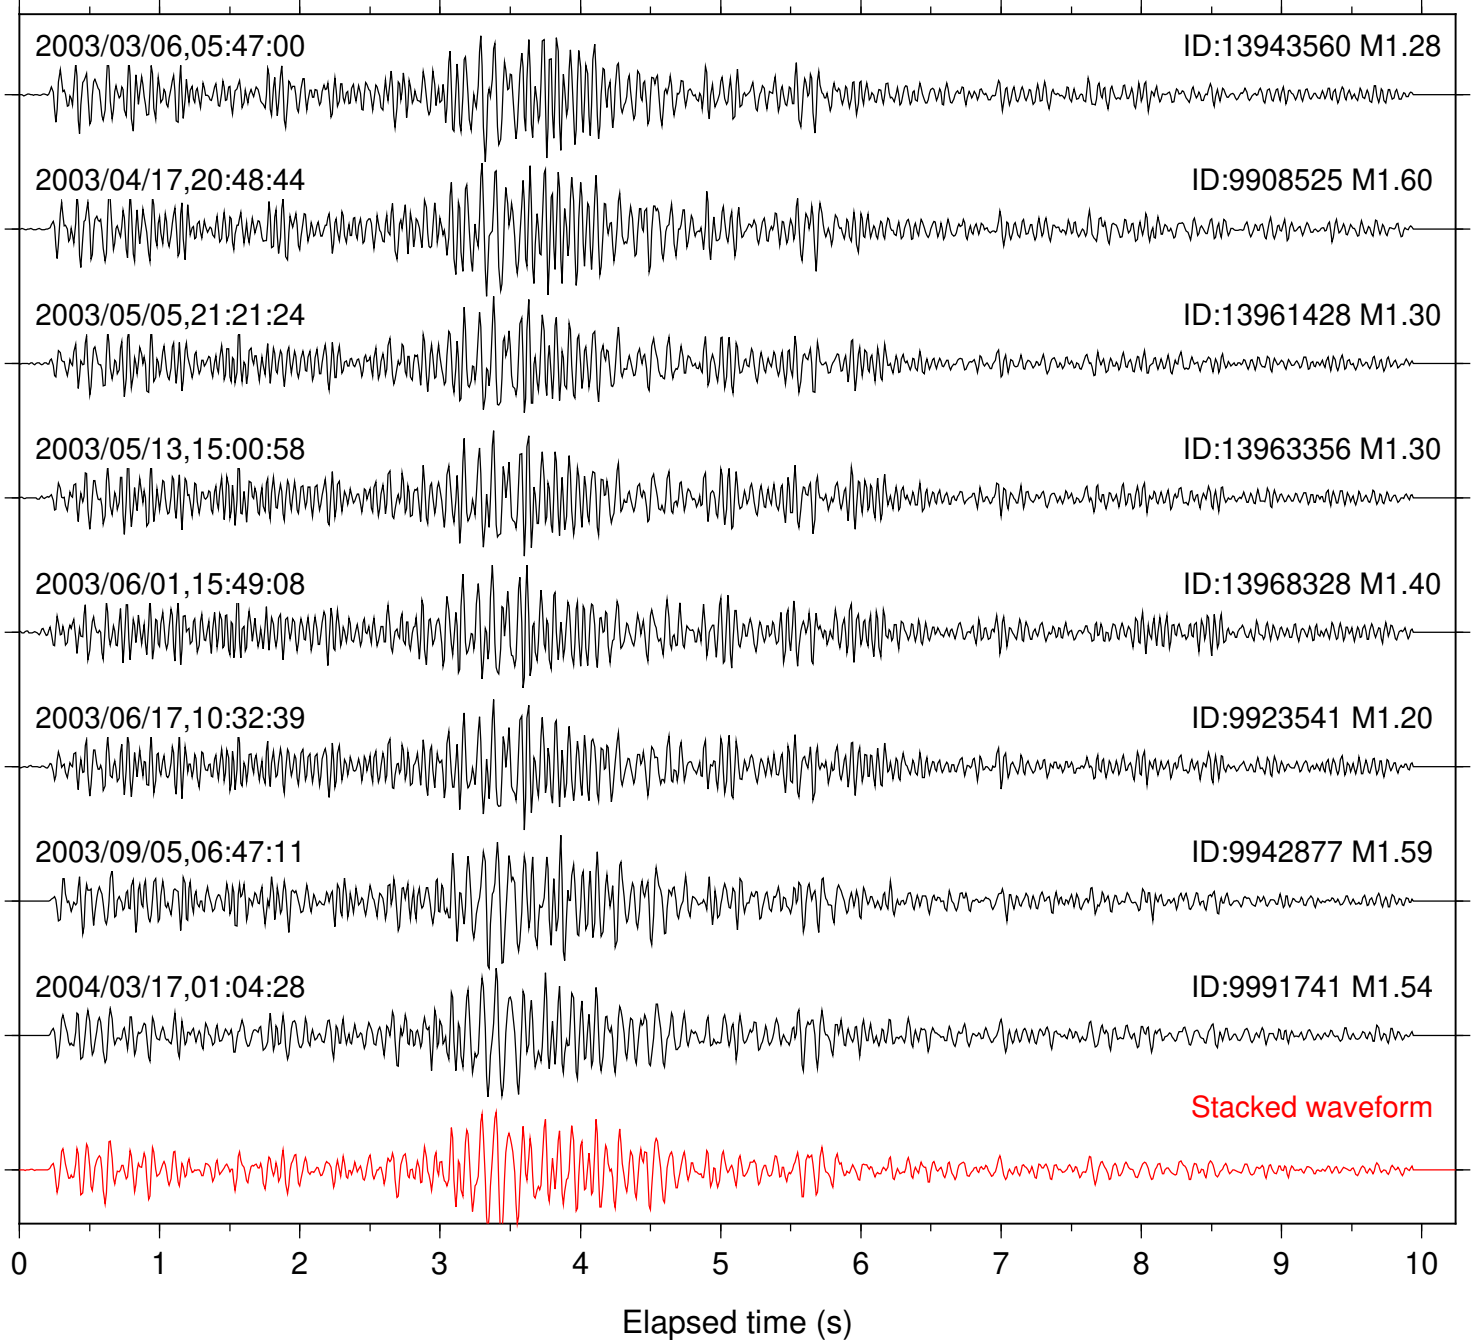

Station: AGA Com: HHZ

Focal depth: 7.51 km

Station: BOR Com: HHZ

Focal depth: 7.58 km

Station: BZN Com: HHZ

Focal depth: 7.49 km

Station: CRY Com: HHZ

Focal depth: 7.60 km

Station: DNR Com: HHZ

Focal depth: 7.58 km

Station: FRD Com: HHZ

Focal depth: 7.49 km

Station: KNW Com: HHZ

Focal depth: 7.49 km

Station: LVA2 Com: HHZ

Focal depth: 7.47 km

Station: MIR Com: EHZ

Focal depth: 7.49 km

Station: PFO Com: HHZ

Focal depth: 7.51 km

Station: SND Com: HHZ

Focal depth: 7.47 km

Station: TRO Com: HHZ

Focal depth: 7.51 km