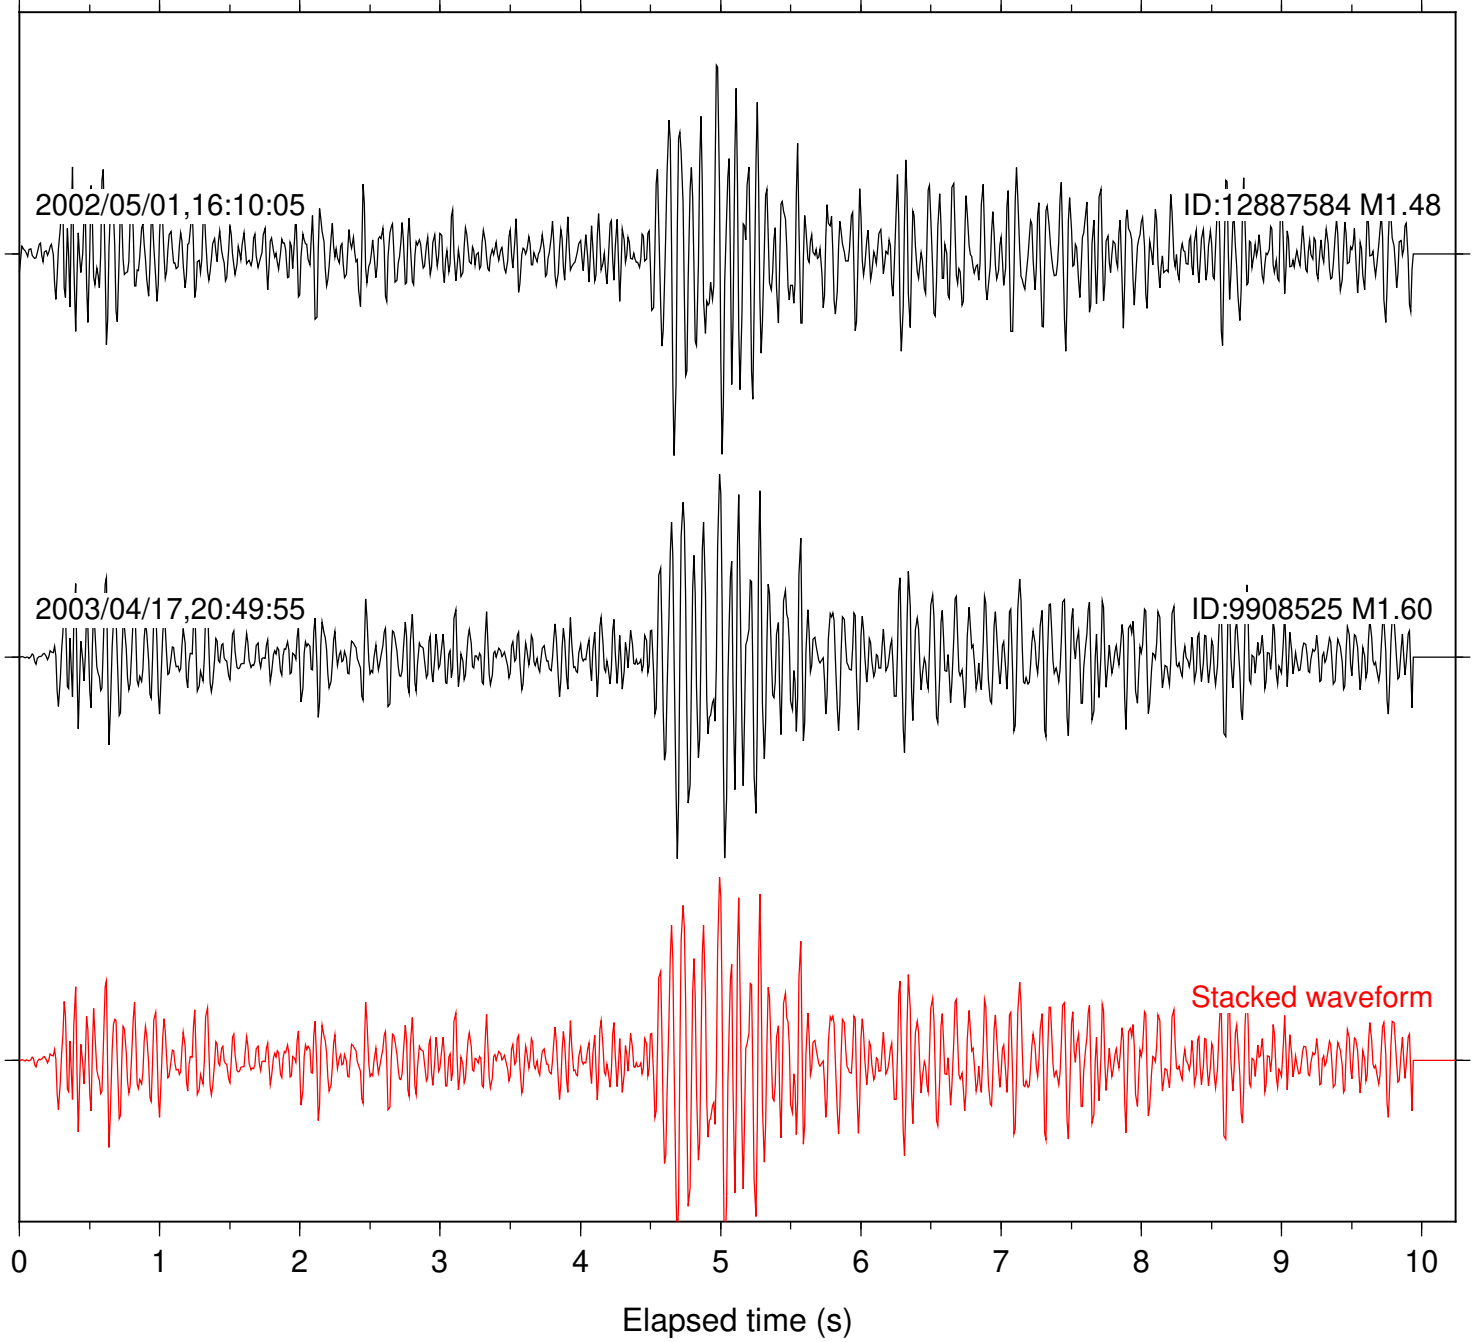

Station: AGA Com: HHZ

Focal depth: 7.51 km

Station: BOR Com: HHZ

Focal depth: 7.58 km

Station: BZN Com: HHZ

Focal depth: 7.49 km

Station: CRY Com: HHZ

Focal depth: 7.60 km

Station: DNR Com: HHZ

Focal depth: 7.58 km

Station: FRD Com: HHZ

Focal depth: 7.49 km

Station: KNW Com: HHZ

Focal depth: 7.49 km

Station: LVA2 Com: HHZ

Focal depth: 7.47 km

Station: MIR Com: EHZ

Focal depth: 7.49 km

Station: PFO Com: HHZ

Focal depth: 7.51 km

Station: SND Com: HHZ

Focal depth: 7.47 km

Station: TRO Com: HHZ

Focal depth: 7.51 km