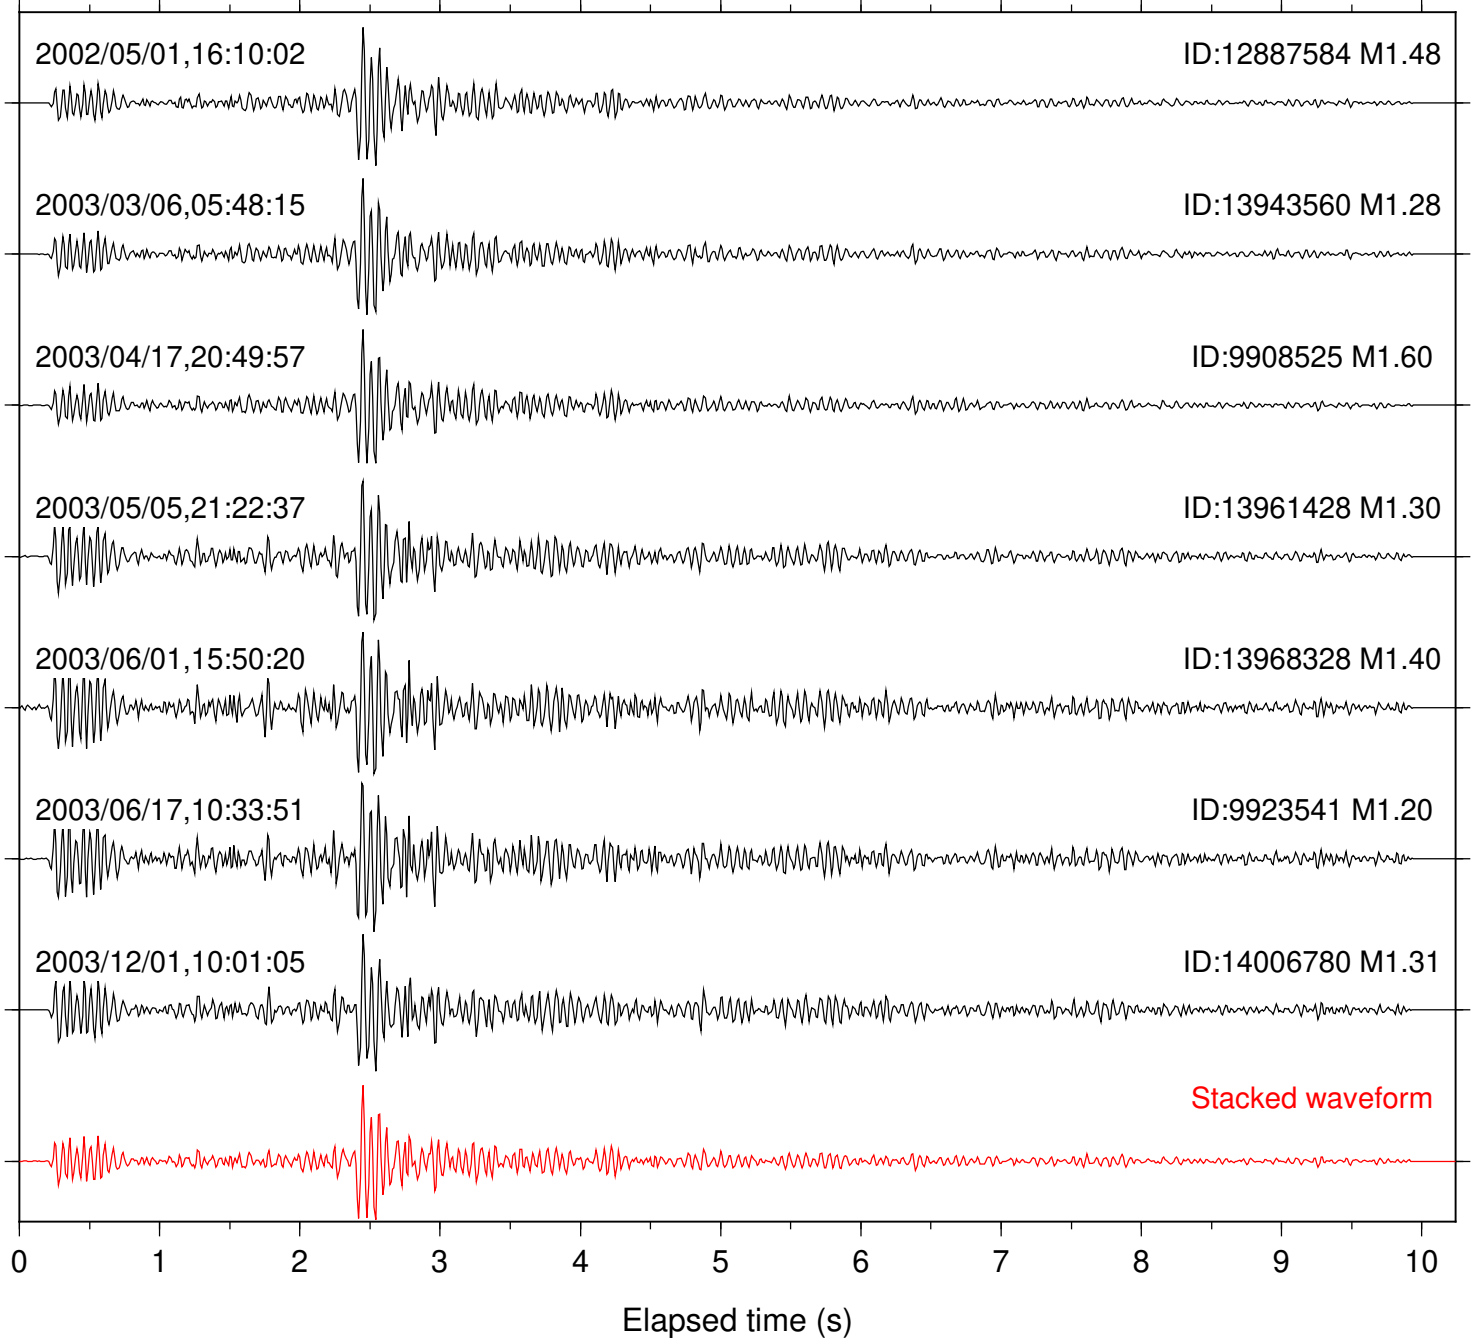

Station: AGA Com: HHZ

Focal depth: 7.51 km

Station: BOR Com: HHZ

Focal depth: 7.58 km

Station: BZN Com: HHZ

Focal depth: 7.49 km

Station: CRY Com: HHZ

Focal depth: 7.60 km

Station: DNR Com: HHZ

Focal depth: 7.58 km

Station: FRD Com: HHZ

Focal depth: 7.49 km

Station: KNW Com: HHZ

Focal depth: 7.49 km

Station: LVA2 Com: HHZ

Focal depth: 7.47 km

Station: MIR Com: EHZ

Focal depth: 7.49 km

Station: PFO Com: HHZ

Focal depth: 7.51 km

Station: SND Com: HHZ

Focal depth: 7.47 km

Station: TRO Com: HHZ

Focal depth: 7.51 km