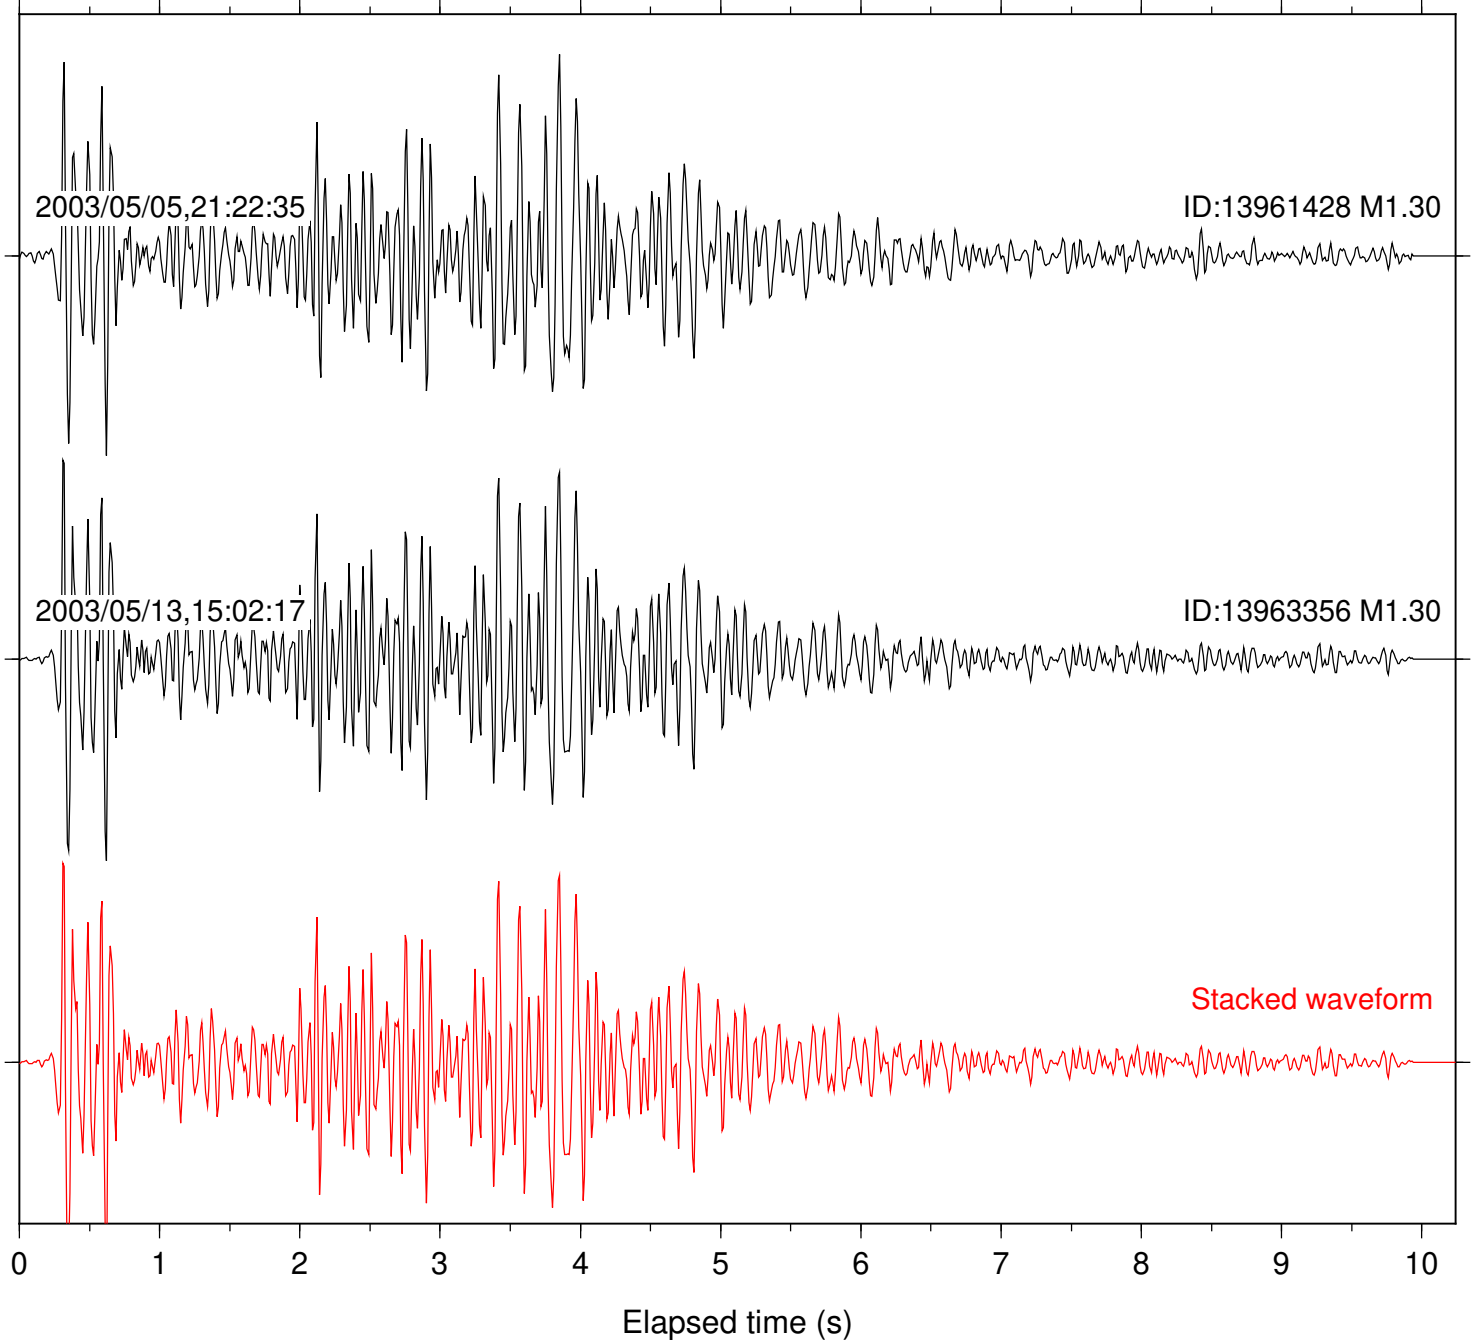

Station: AGA Com: HHZ

Focal depth: 7.51 km

Station: BOR Com: HHZ

Focal depth: 7.58 km

Station: BZN Com: HHZ

Focal depth: 7.49 km

Station: CRY Com: HHZ

Focal depth: 7.60 km

Station: DNR Com: HHZ

Focal depth: 7.58 km

Station: FRD Com: HHZ

Focal depth: 7.49 km

Station: KNW Com: HHZ

Focal depth: 7.49 km

Station: LVA2 Com: HHZ

Focal depth: 7.47 km

Station: MIR Com: EHZ

Focal depth: 7.49 km

Station: PFO Com: HHZ

Focal depth: 7.51 km

Station: SND Com: HHZ

Focal depth: 7.47 km

Station: TRO Com: HHZ

Focal depth: 7.51 km