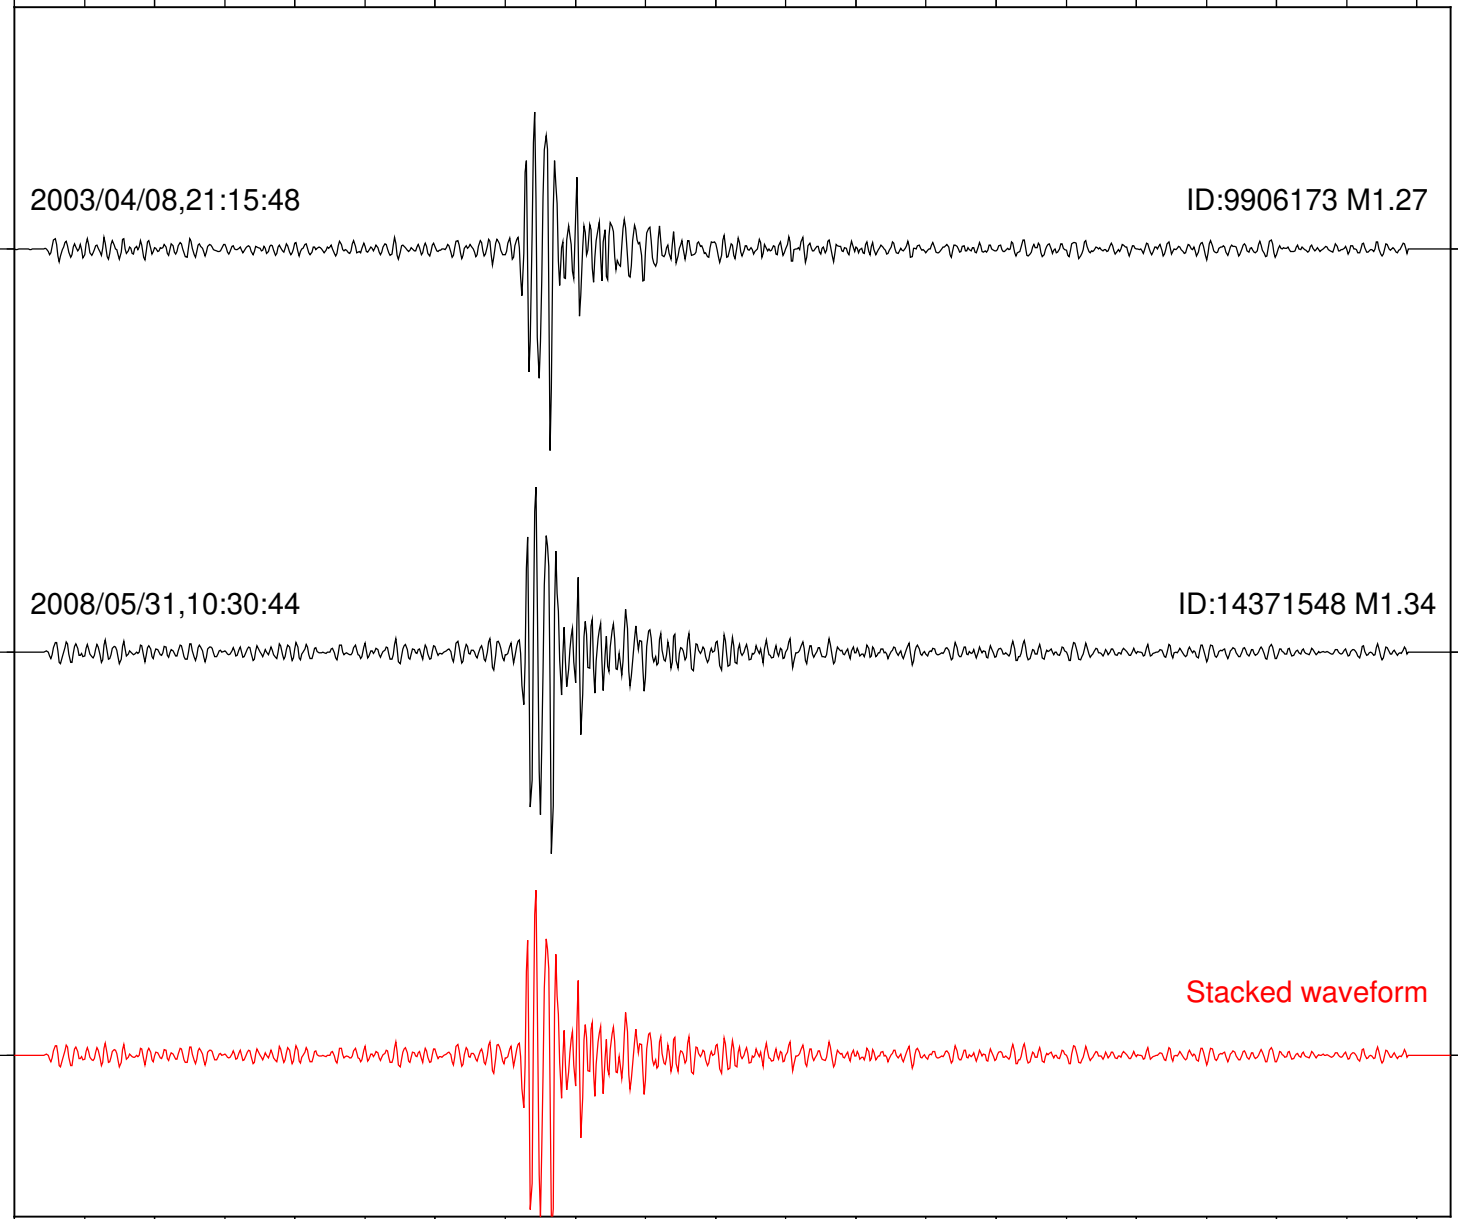

Station: KNW Com: HHZ

Focal depth: 12.63 km

2003/04/08,21:15:48

ID:9906173 M1.27

2008/05/31,10:30:44

ID:14371548 M1.34

Stacked waveform

0 1 2 3 4 5 6 7 8 9 10
Elapsed time (s)

Station: PFO Com: HHZ

Focal depth: 12.63 km

2003/04/08,21:15:48

ID:9906173 M1.27

2008/05/31,10:30:44

ID:14371548 M1.34

Stacked waveform