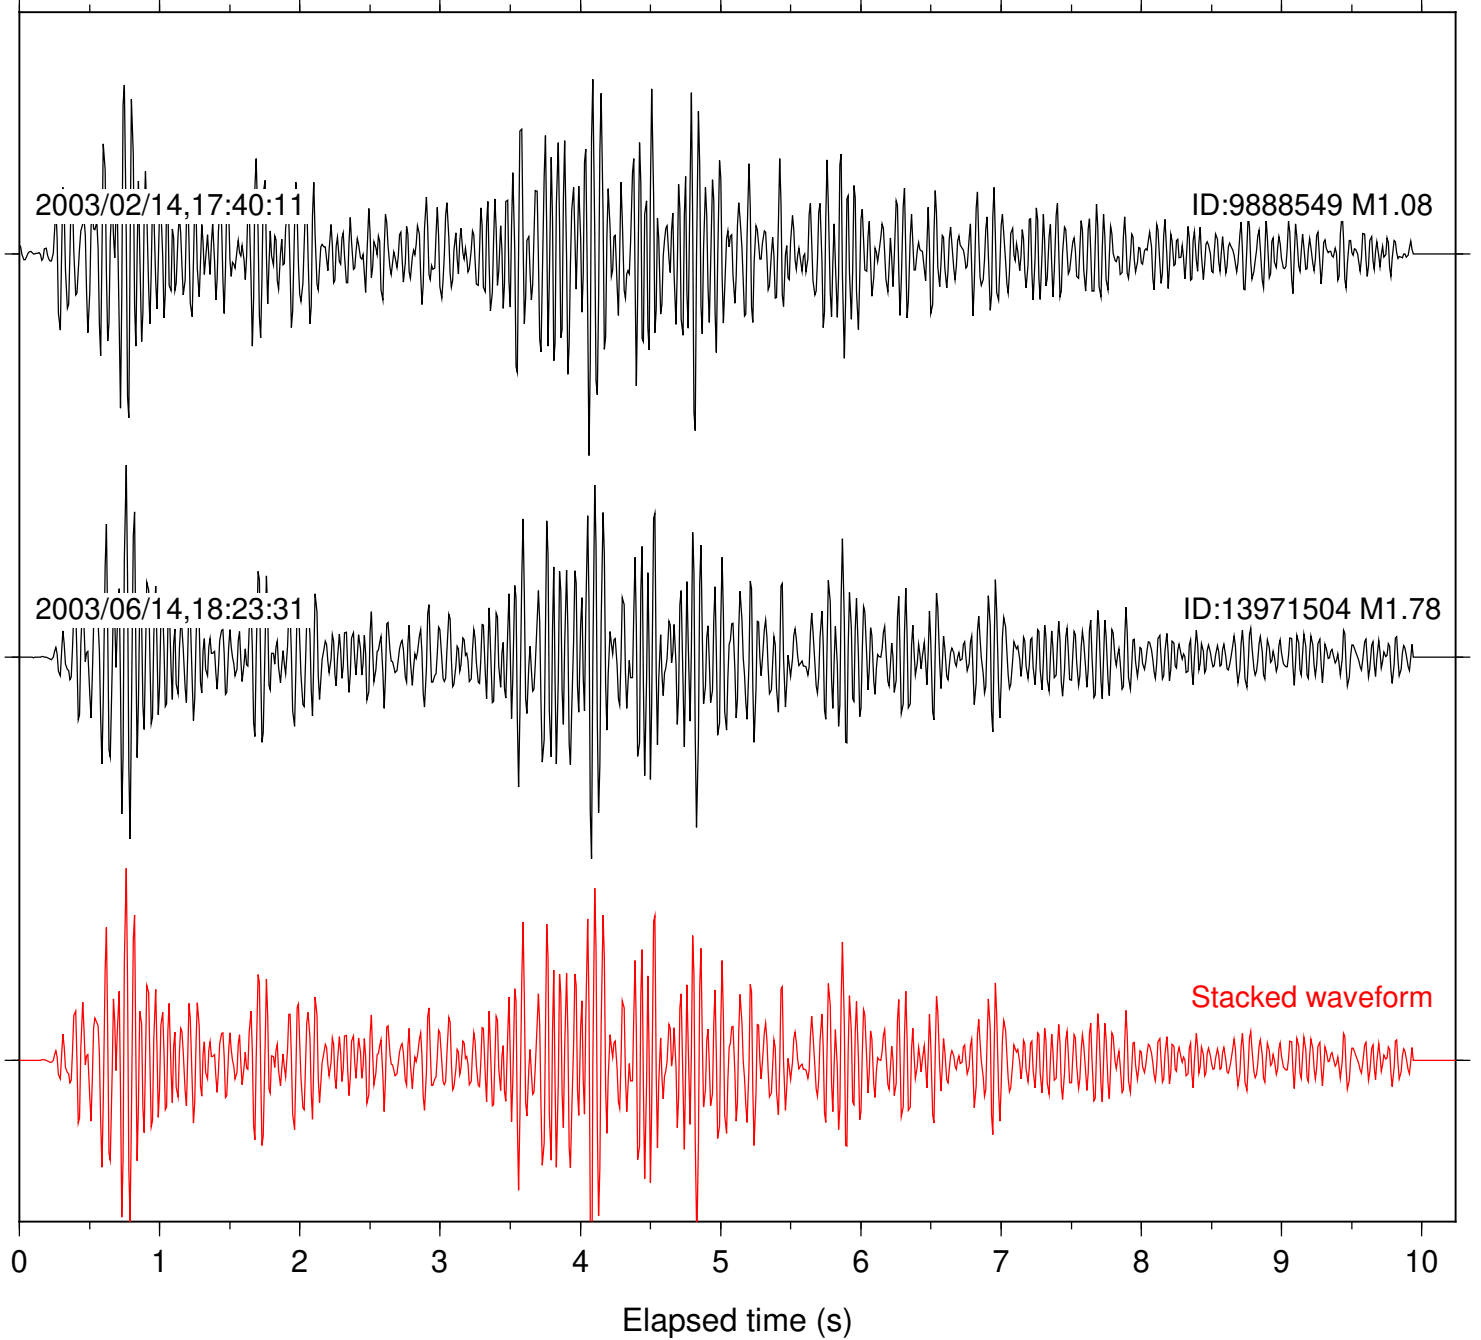

Station: DGR Com: HHZ

Focal depth: 8.72 km

Station: FRD Com: HHZ

Focal depth: 8.72 km