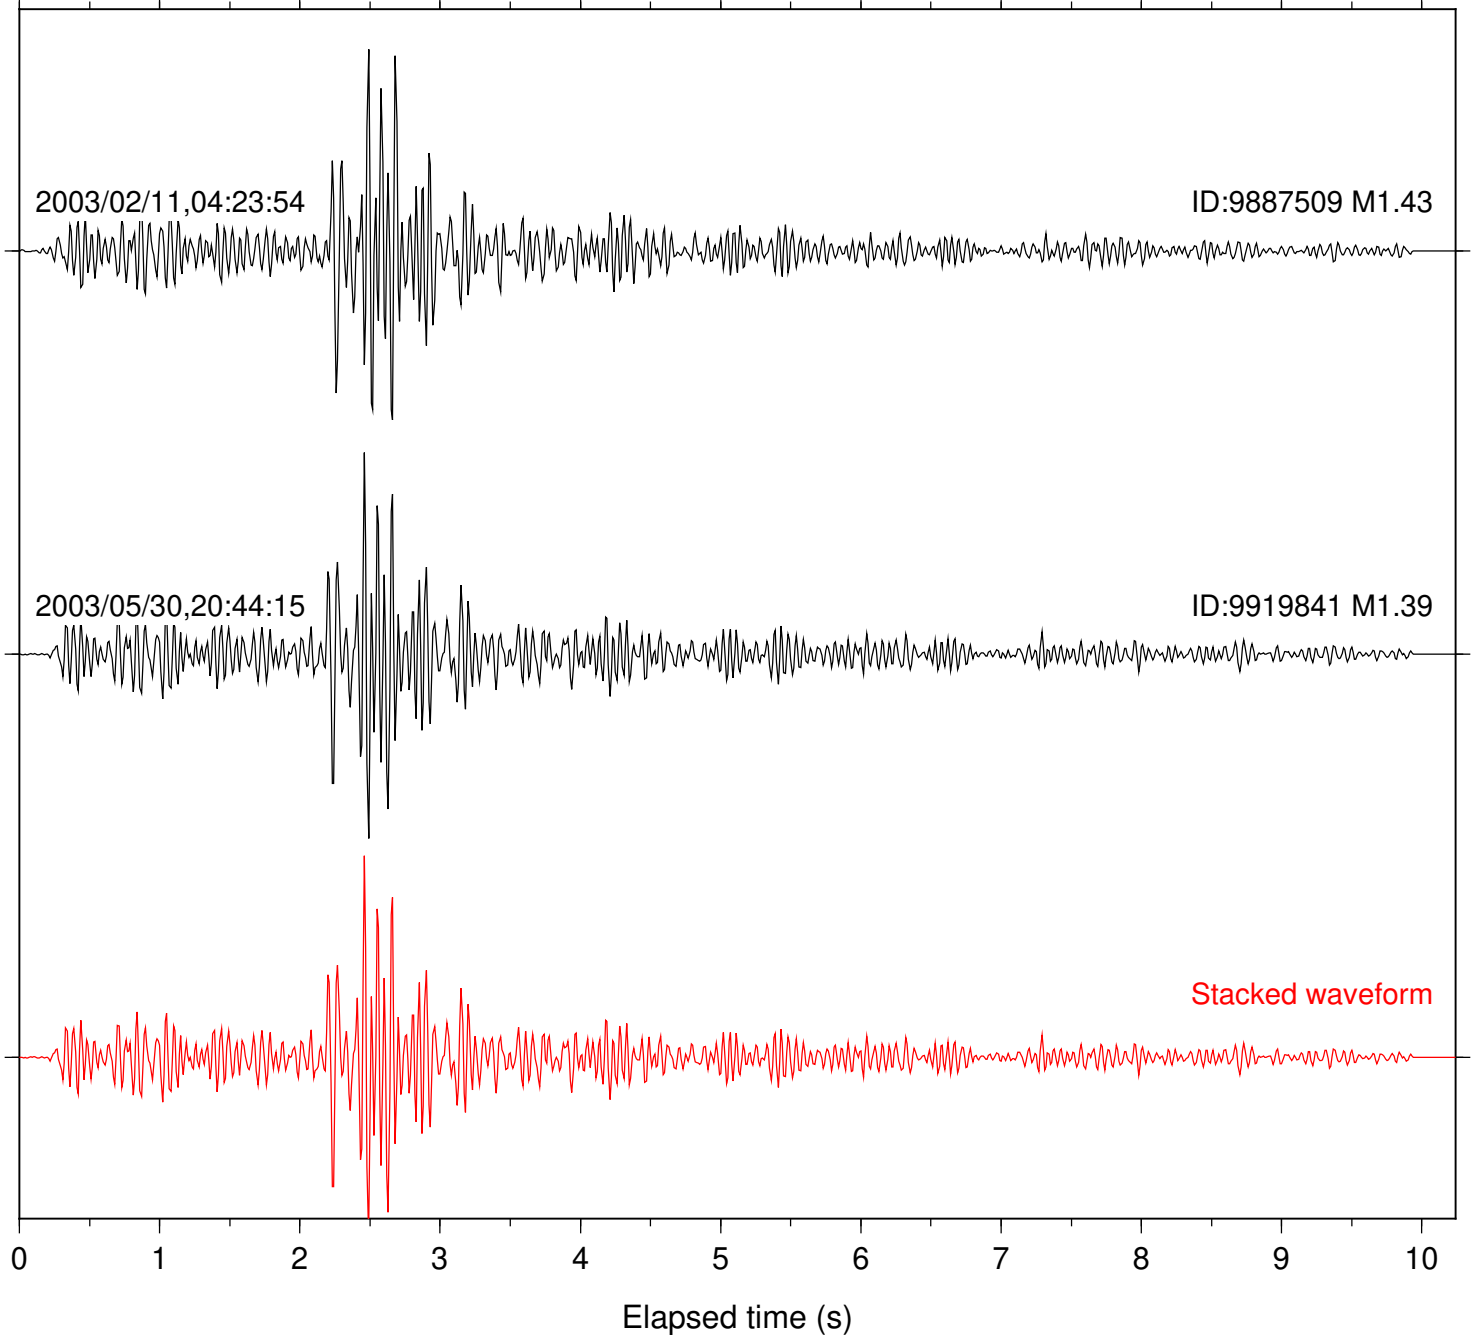

Station: BAC Com: EHZ

Focal depth: 10.37 km

Station: DGR Com: HHZ

Focal depth: 10.37 km

Station: FRD Com: HHZ

Focal depth: 10.37 km