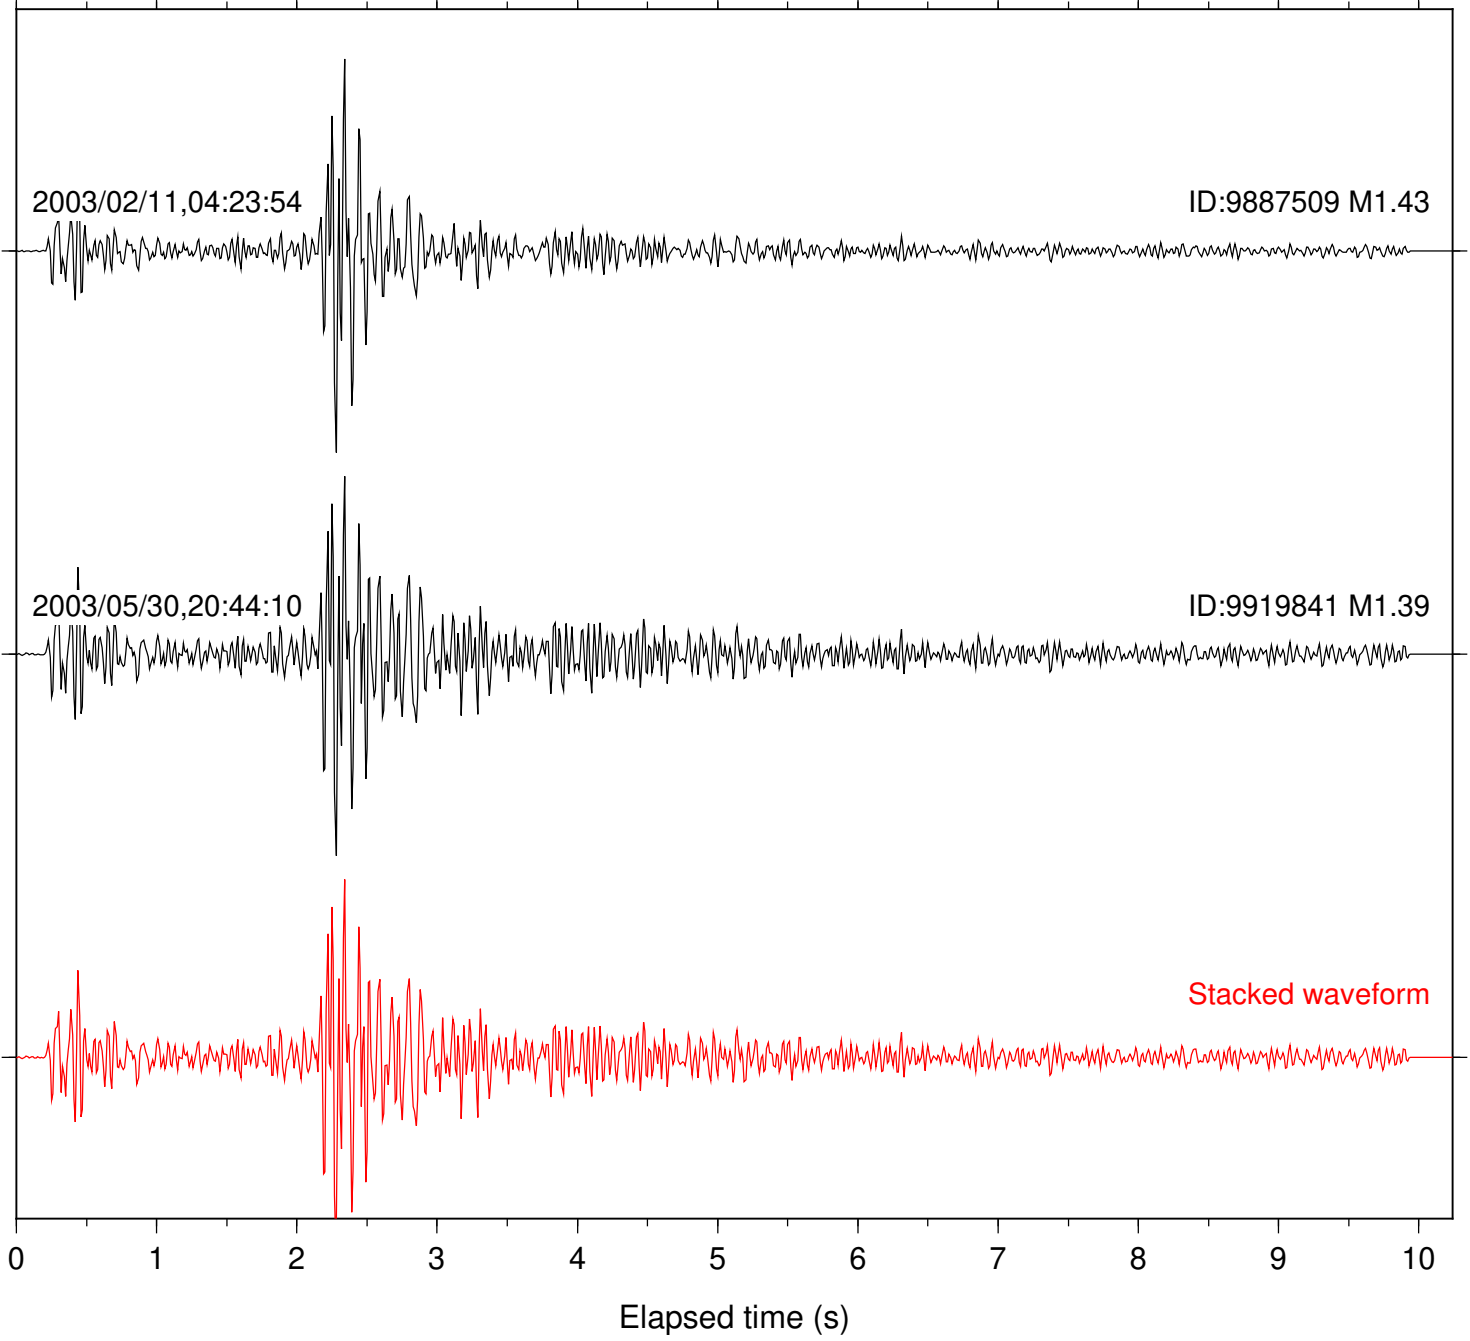

Station: BAC Com: EHZ

Focal depth: 10.37 km

Station: DGR Com: HHZ

Focal depth: 10.37 km

Station: FRD Com: HHZ

Focal depth: 10.37 km