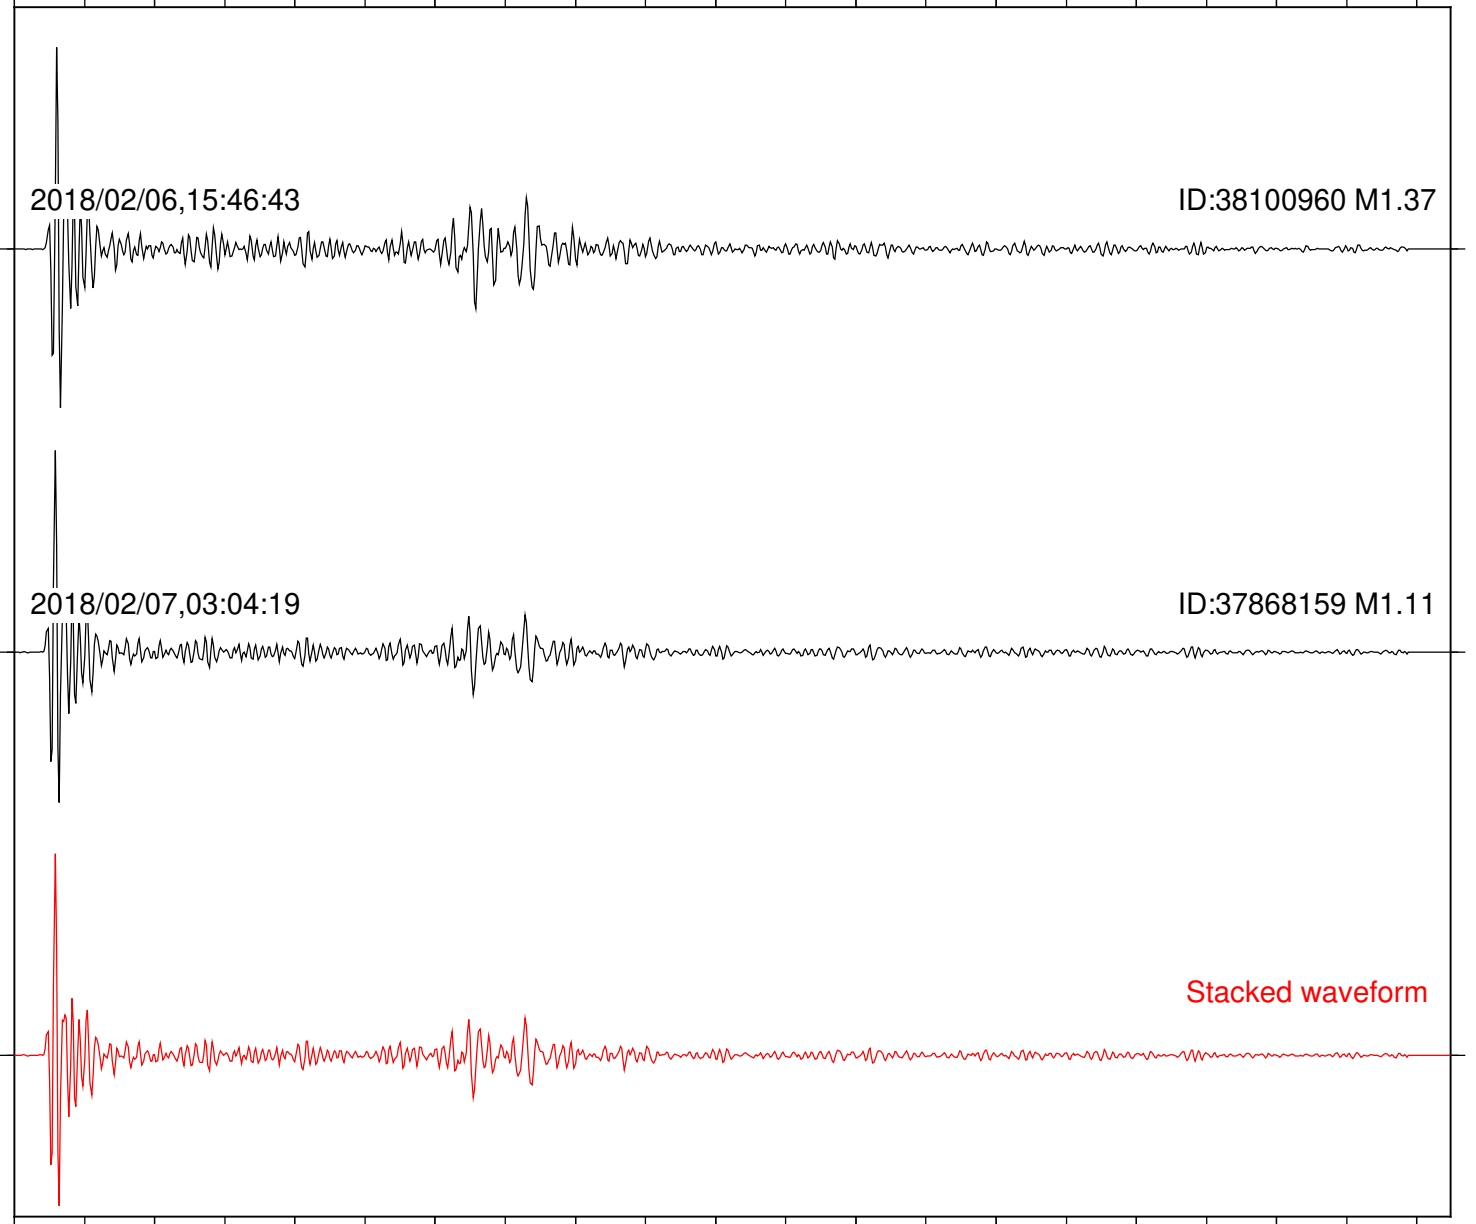

Station: B082 Com: EHZ

Focal depth: 8.67 km

Station: B087 Com: EHZ

Focal depth: 8.67 km

2018/02/06,15:46:43

ID:38100960 M1.37

2018/02/07,03:04:19

ID:37868159 M1.11

Stacked waveform

0 1 2 3 4 5 6 7 8 9 10
Elapsed time (s)

Station: B093 Com: EHZ

Focal depth: 8.67 km

2018/02/06,15:46:43

ID:38100960 M1.37

2018/02/07,03:04:19

ID:37868159 M1.11

Stacked waveform

0 1 2 3 4 5 6 7 8 9 10
Elapsed time (s)

Station: BZN Com: HHZ

Focal depth: 8.67 km

2018/02/06,15:46:43

ID:38100960 M1.37

2018/02/07,03:04:19

ID:37868159 M1.11

Focal depth: 8.67 km