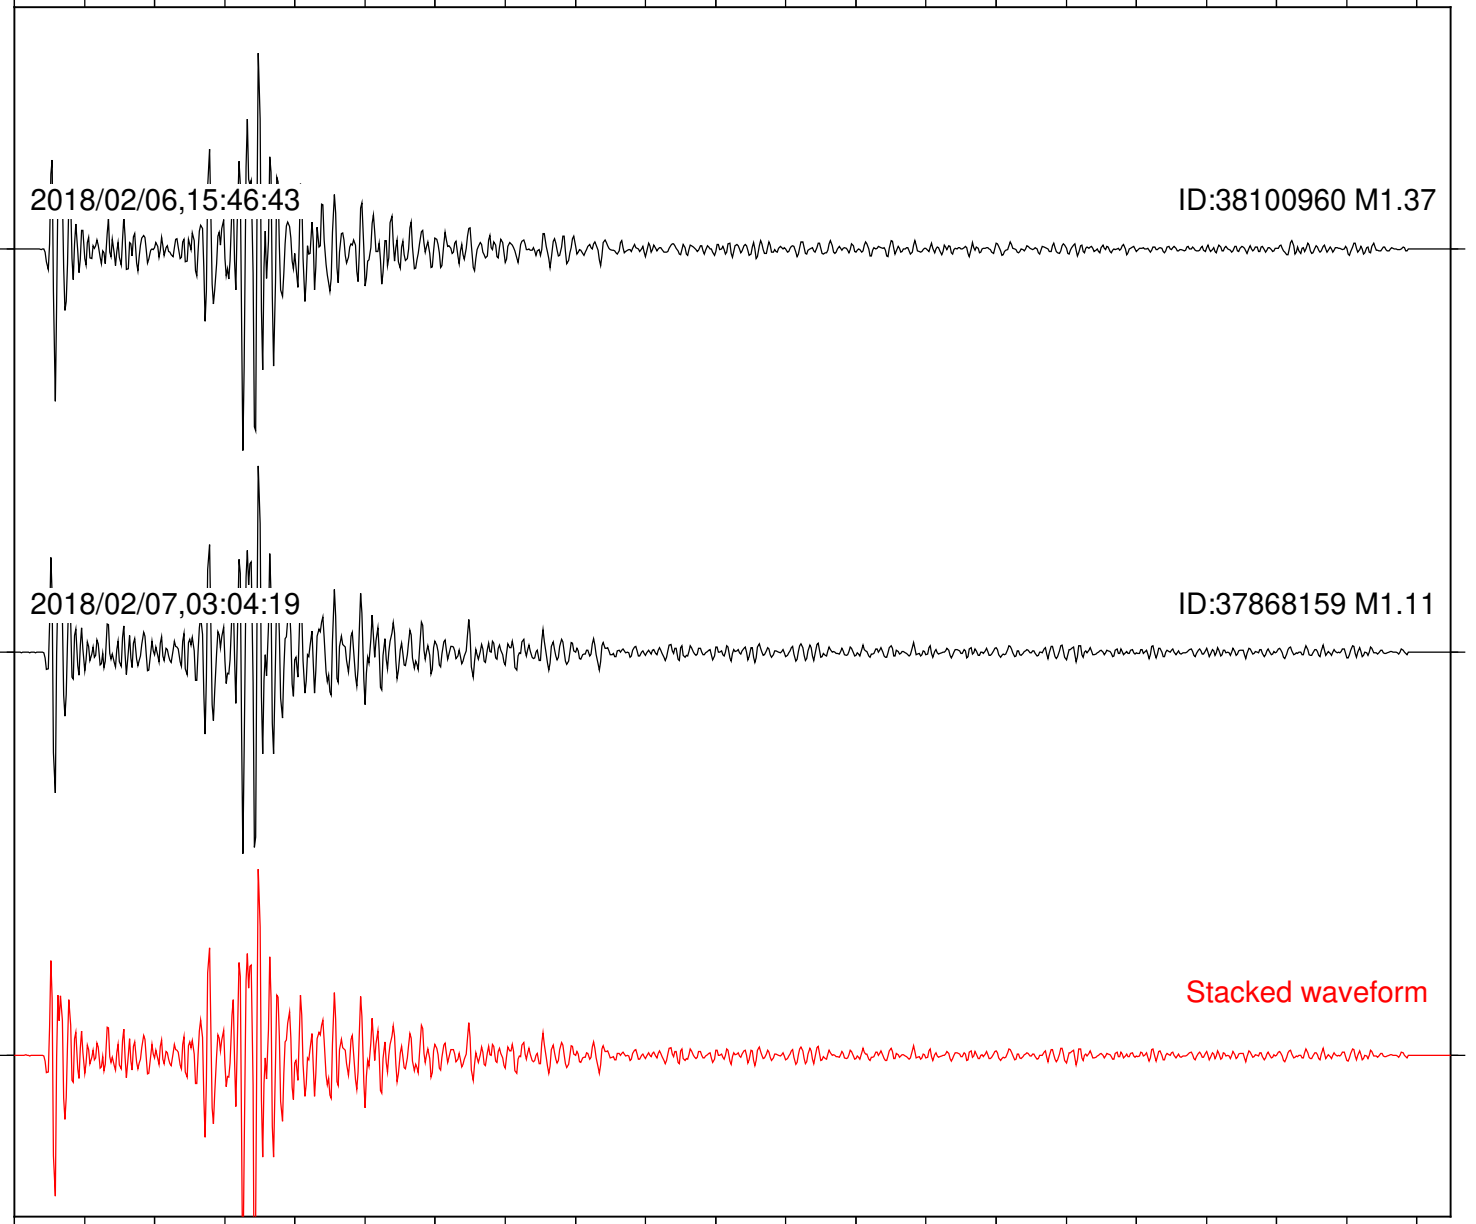

Station: B082 Com: EHZ

Focal depth: 8.67 km

Station: B087 Com: EHZ

Focal depth: 8.67 km

2018/02/06,15:46:43

ID:38100960 M1.37

2018/02/07,03:04:19

ID:37868159 M1.11

Stacked waveform

0 1 2 3 4 5 6 7 8 9 10
Elapsed time (s)

Station: B093 Com: EHZ

Focal depth: 8.67 km

2018/02/06,15:46:43

ID:38100960 M1.37

2018/02/07,03:04:19

ID:37868159 M1.11

Stacked waveform

0 1 2 3 4 5 6 7 8 9 10
Elapsed time (s)

Station: BZN Com: HHZ

Focal depth: 8.67 km

2018/02/06,15:46:43

ID:38100960 M1.37

2018/02/07,03:04:19

ID:37868159 M1.11

Focal depth: 8.67 km