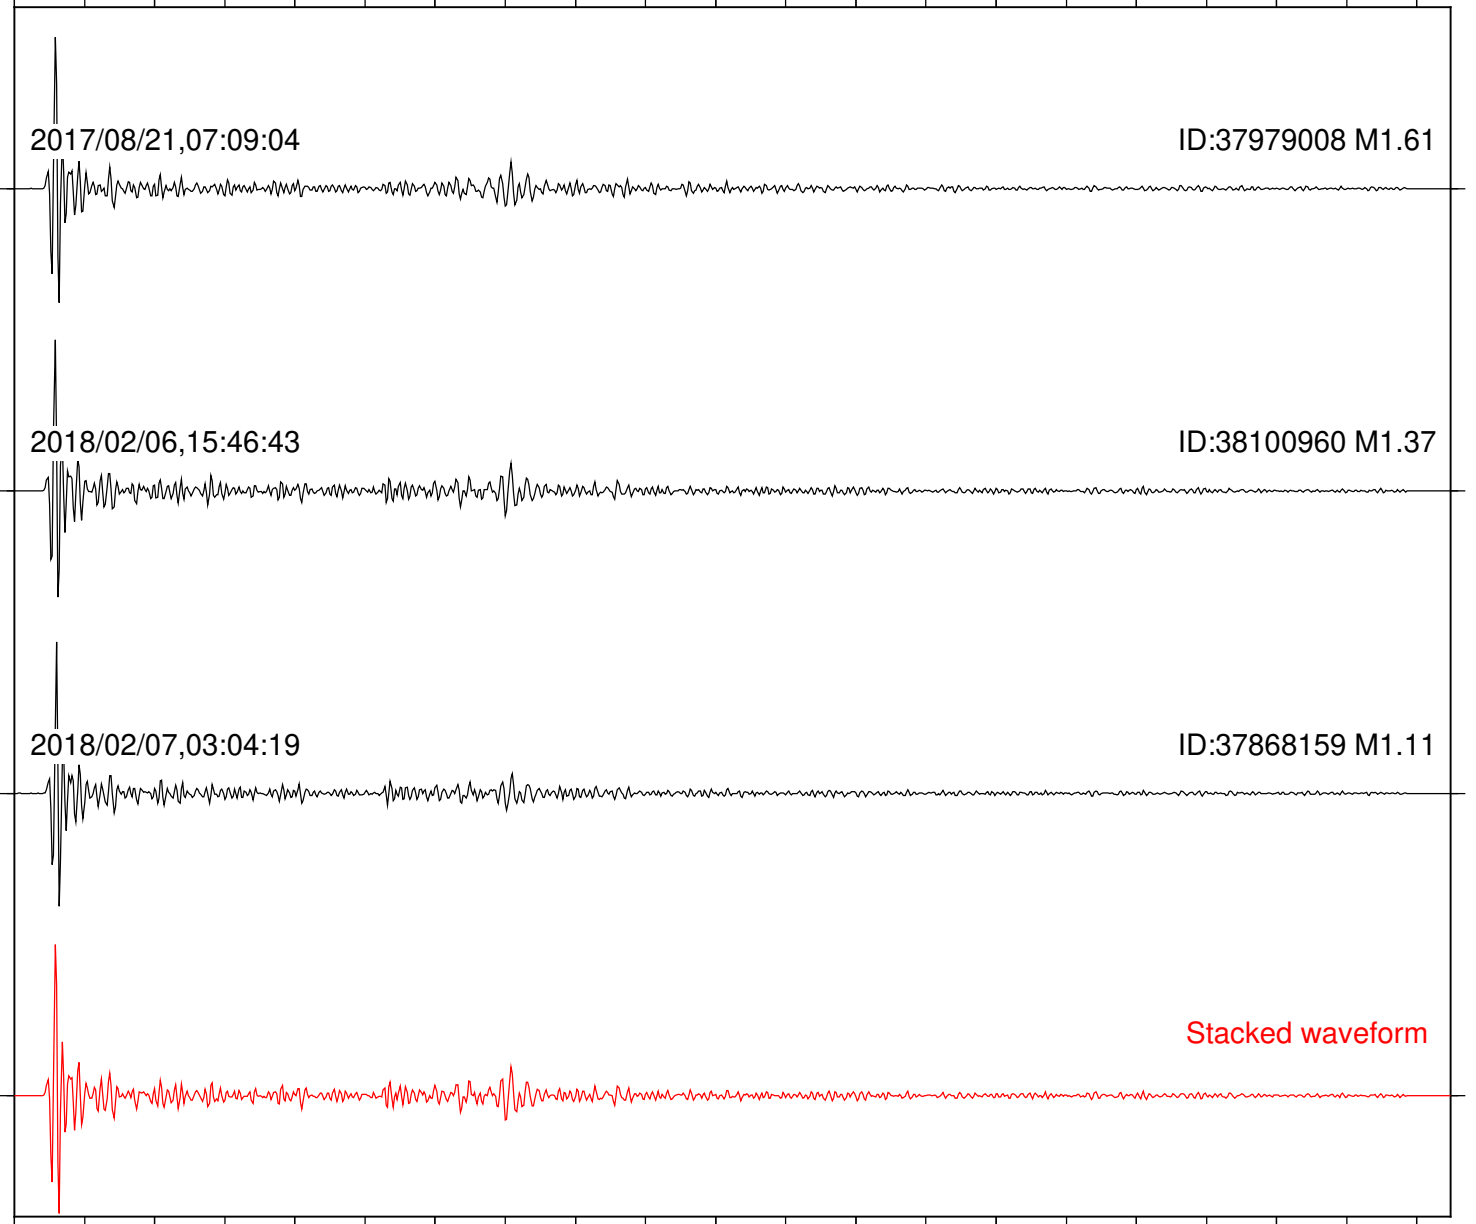

Station: B082 Com: EHZ

Focal depth: 8.67 km

Station: B087 Com: EHZ

Focal depth: 8.67 km

2018/02/06,15:46:43

ID:38100960 M1.37

2018/02/07,03:04:19

ID:37868159 M1.11

Stacked waveform

0 1 2 3 4 5 6 7 8 9 10

Elapsed time (s)

Station: CSH Com: HHZ

Focal depth: 8.67 km

Station: FRD Com: HHZ

Focal depth: 8.67 km

2017/08/21,07:09:04

ID:37979008 M1.61

2018/02/06,15:46:43

ID:38100960 M1.37

2018/02/07,03:04:19

ID:37868159 M1.11

Stacked waveform

0 1 2 3 4 5 6 7 8 9 10
Elapsed time (s)

Station: RDM Com: HHZ

Focal depth: 8.67 km