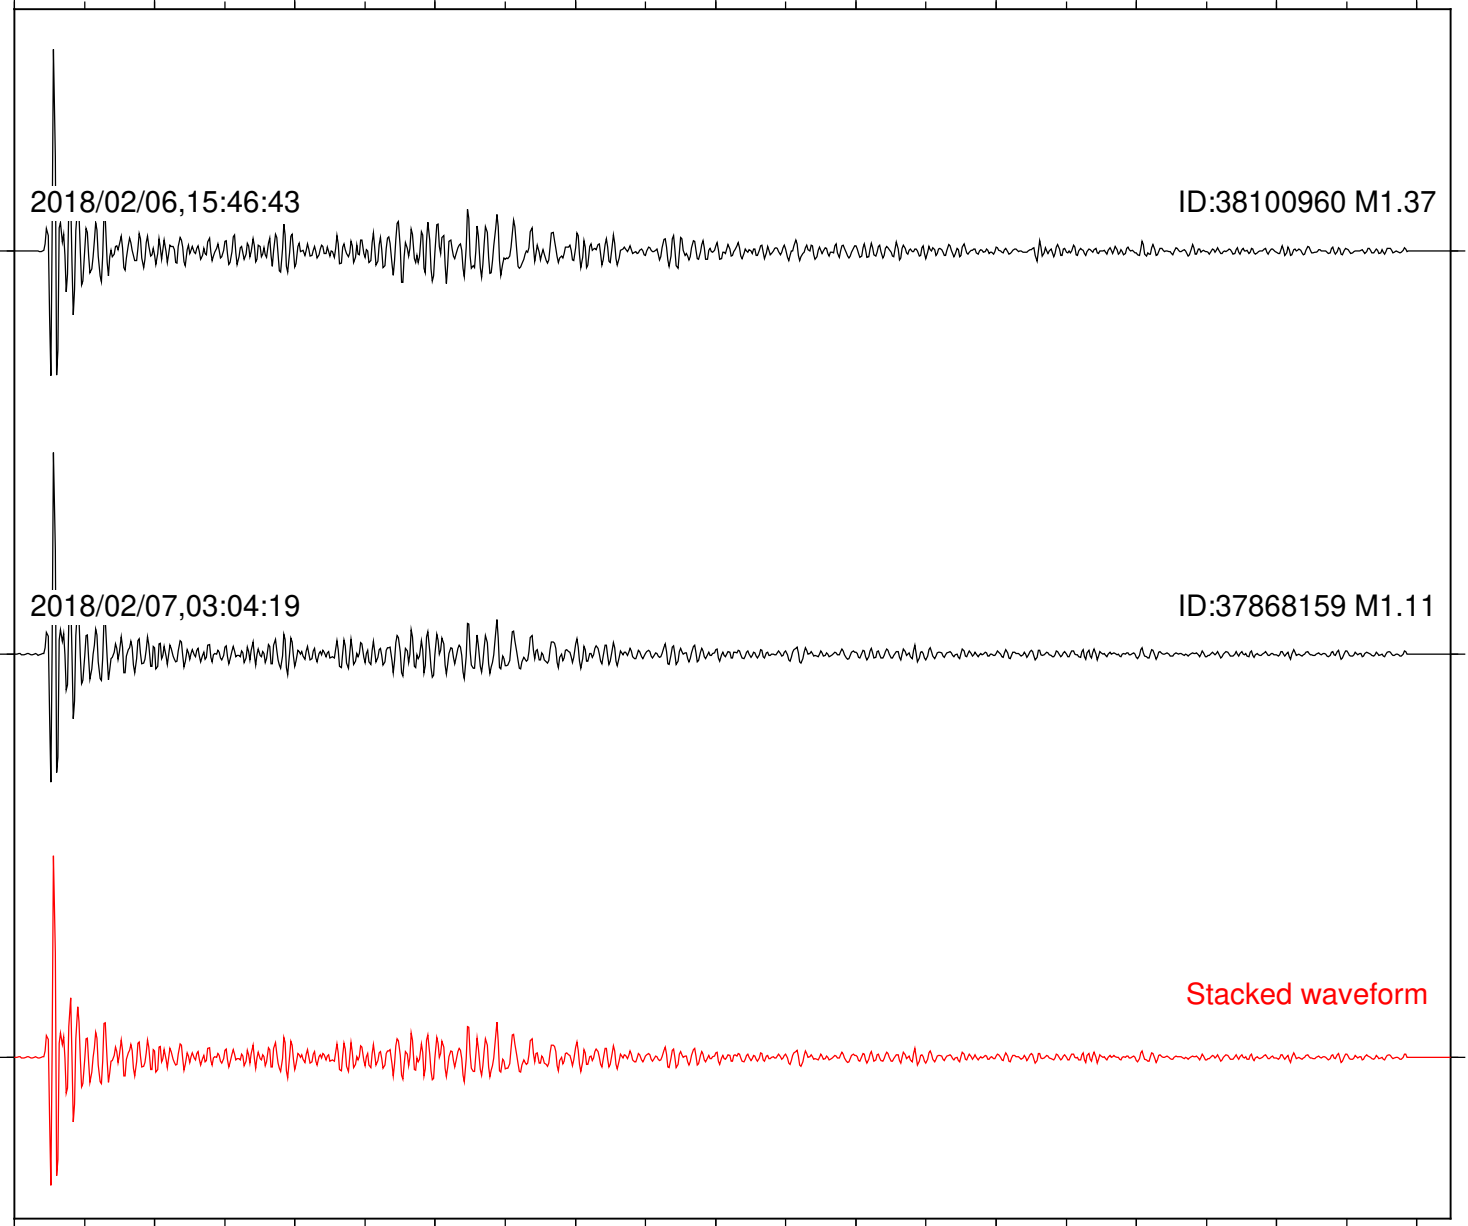

Station: B082 Com: EHZ

Focal depth: 8.67 km

Station: B087 Com: EHZ

Focal depth: 8.67 km

2018/02/06,15:46:43

ID:38100960 M1.37

2018/02/07,03:04:19

ID:37868159 M1.11

Stacked waveform

0 1 2 3 4 5 6 7 8 9 10
Elapsed time (s)

Station: BZN Com: HHZ

Focal depth: 8.67 km

2018/02/06,15:46:43

ID:38100960 M1.37

2018/02/07,03:04:19

ID:37868159 M1.11

Stacked waveform

0 1 2 3 4 5 6 7 8 9 10

Elapsed time (s)

Station: CSH Com: HHZ

Focal depth: 8.67 km

Station: FRD Com: HHZ

Focal depth: 8.67 km

2017/08/21,07:09:04

Focal depth: 8.67 km