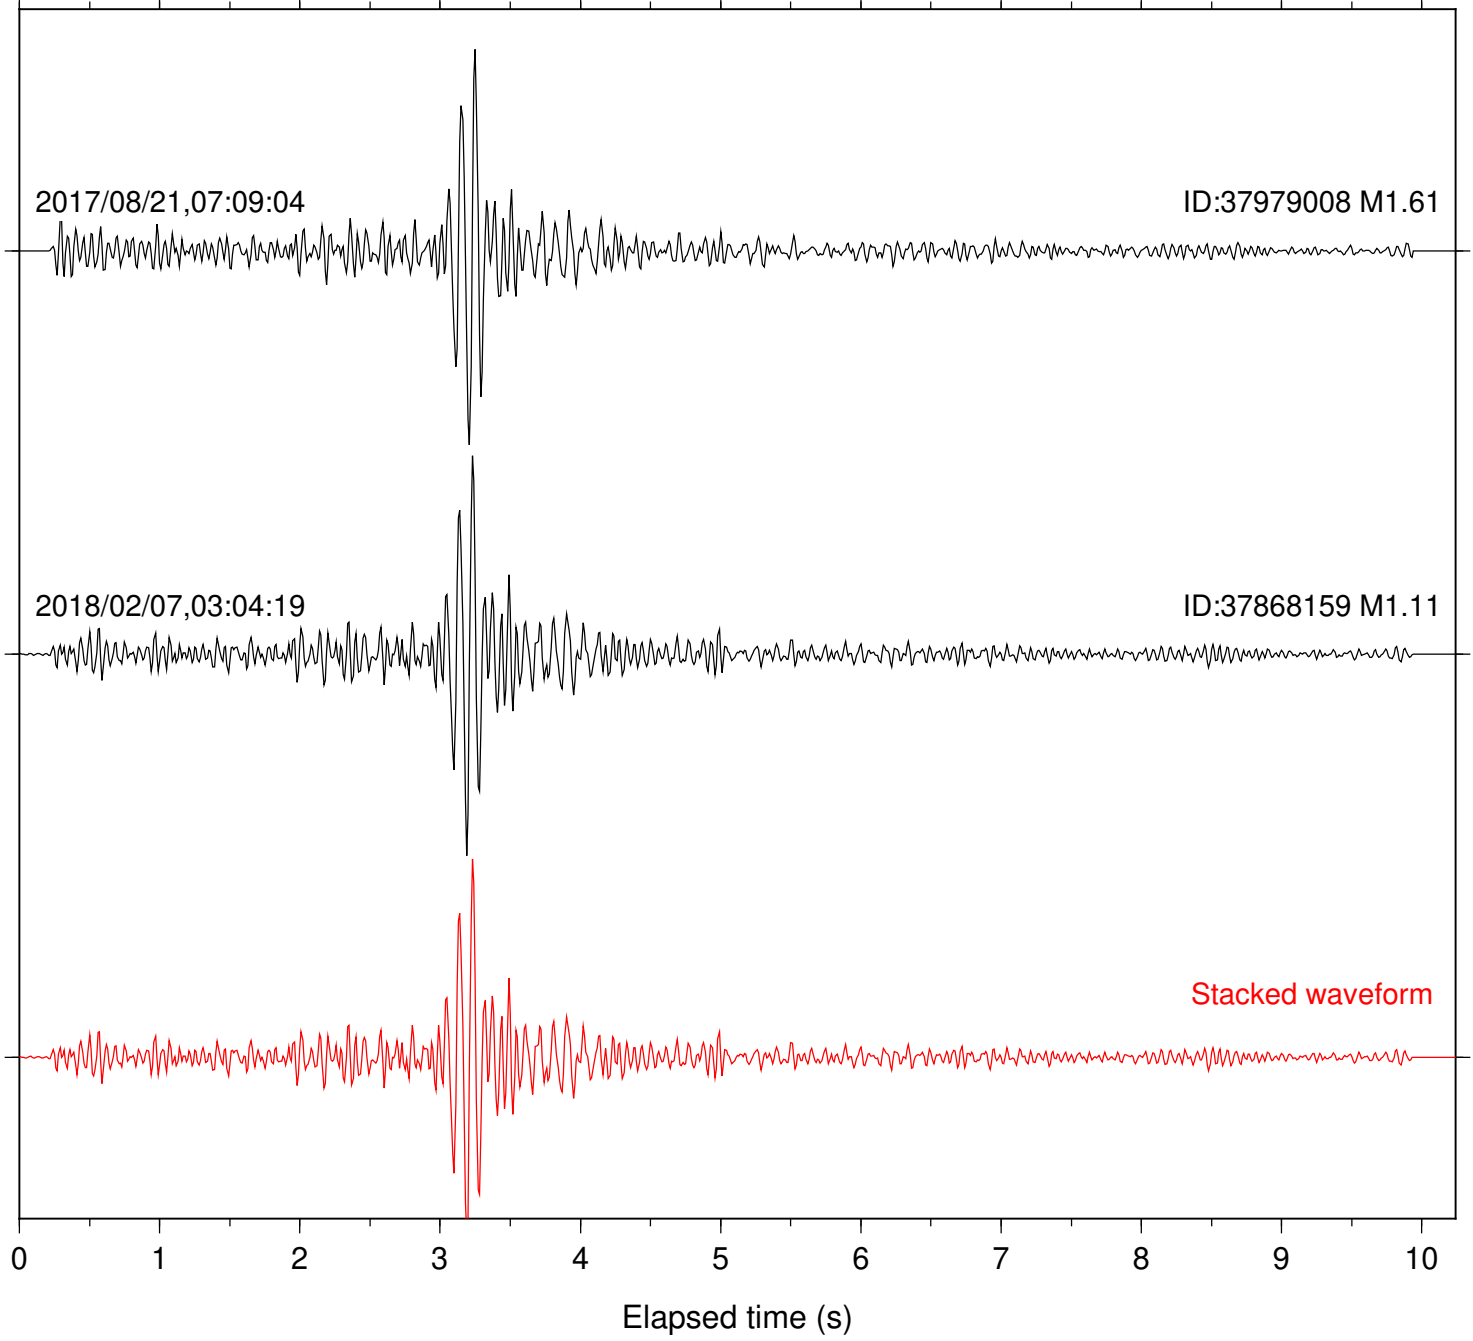

Stacked waveform

0 1 2 3 4 5 6 7 8 9 10
Elapsed time (s)

Station: BZN Com: HHZ

Focal depth: 8.67 km

2018/02/06,15:46:43

ID:38100960 M1.37

2018/02/07,03:04:19

ID:37868159 M1.11

Stacked waveform

0 1 2 3 4 5 6 7 8 9 10

Elapsed time (s)

Station: CSH Com: HHZ

Focal depth: 8.67 km

Station: FRD Com: HHZ

Focal depth: 8.67 km

2017/08/21,07:09:04

ID:37979008 M1.61

2018/02/06,15:46:43

ID:38100960 M1.37

2018/02/07,03:04:19

ID:37868159 M1.11

Stacked waveform

0 1 2 3 4 5 6 7 8 9 10
Elapsed time (s)

Station: RDM Com: HHZ

Focal depth: 8.67 km