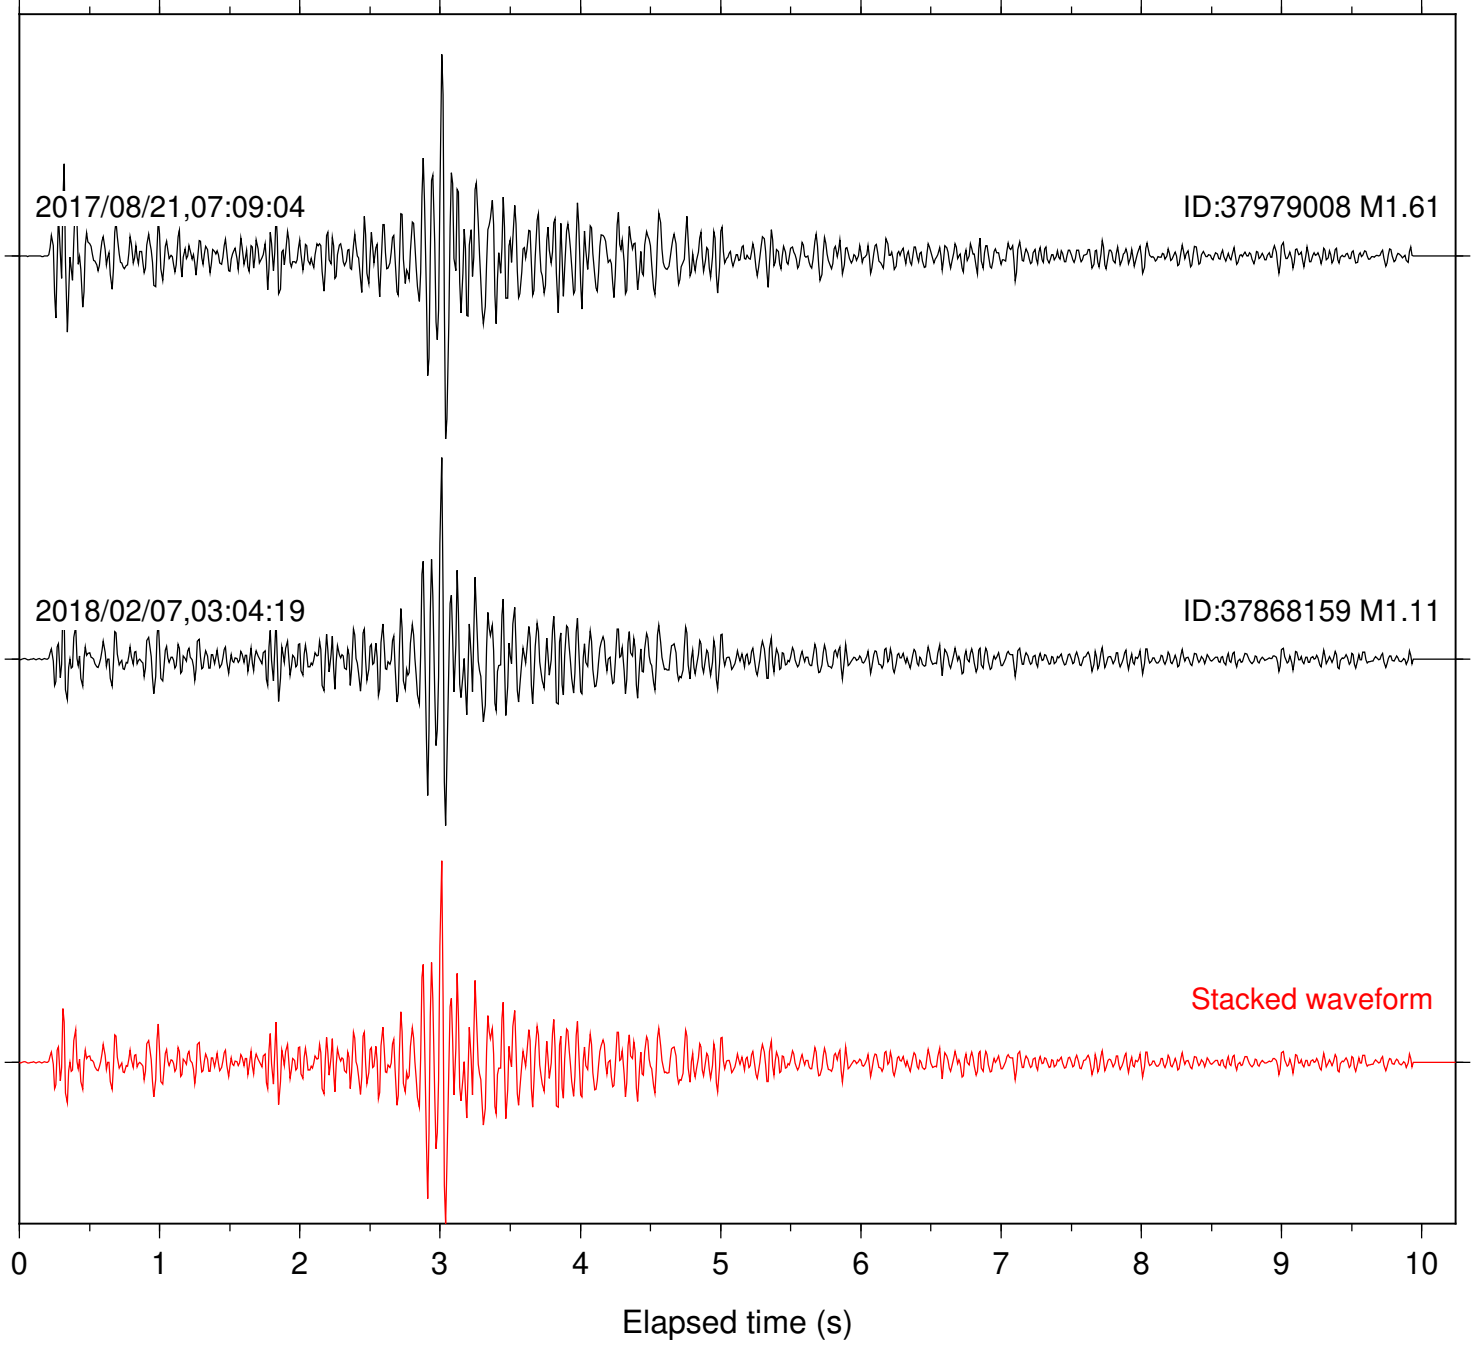

Station: B082 Com: EHZ

Focal depth: 8.67 km

Station: B087 Com: EHZ

Focal depth: 8.67 km

2018/02/06,15:46:43

ID:38100960 M1.37

2018/02/07,03:04:19

ID:37868159 M1.11

Stacked waveform

0 1 2 3 4 5 6 7 8 9 10
Elapsed time (s)

Station: B093 Com: EHZ

Focal depth: 8.67 km

2018/02/06,15:46:43

ID:38100960 M1.37

2018/02/07,03:04:19

ID:37868159 M1.11

Stacked waveform

0 1 2 3 4 5 6 7 8 9 10
Elapsed time (s)

Station: BZN Com: HHZ

Focal depth: 8.67 km

2018/02/06,15:46:43

ID:38100960 M1.37

2018/02/07,03:04:19

ID:37868159 M1.11

Focal depth: 8.67 km