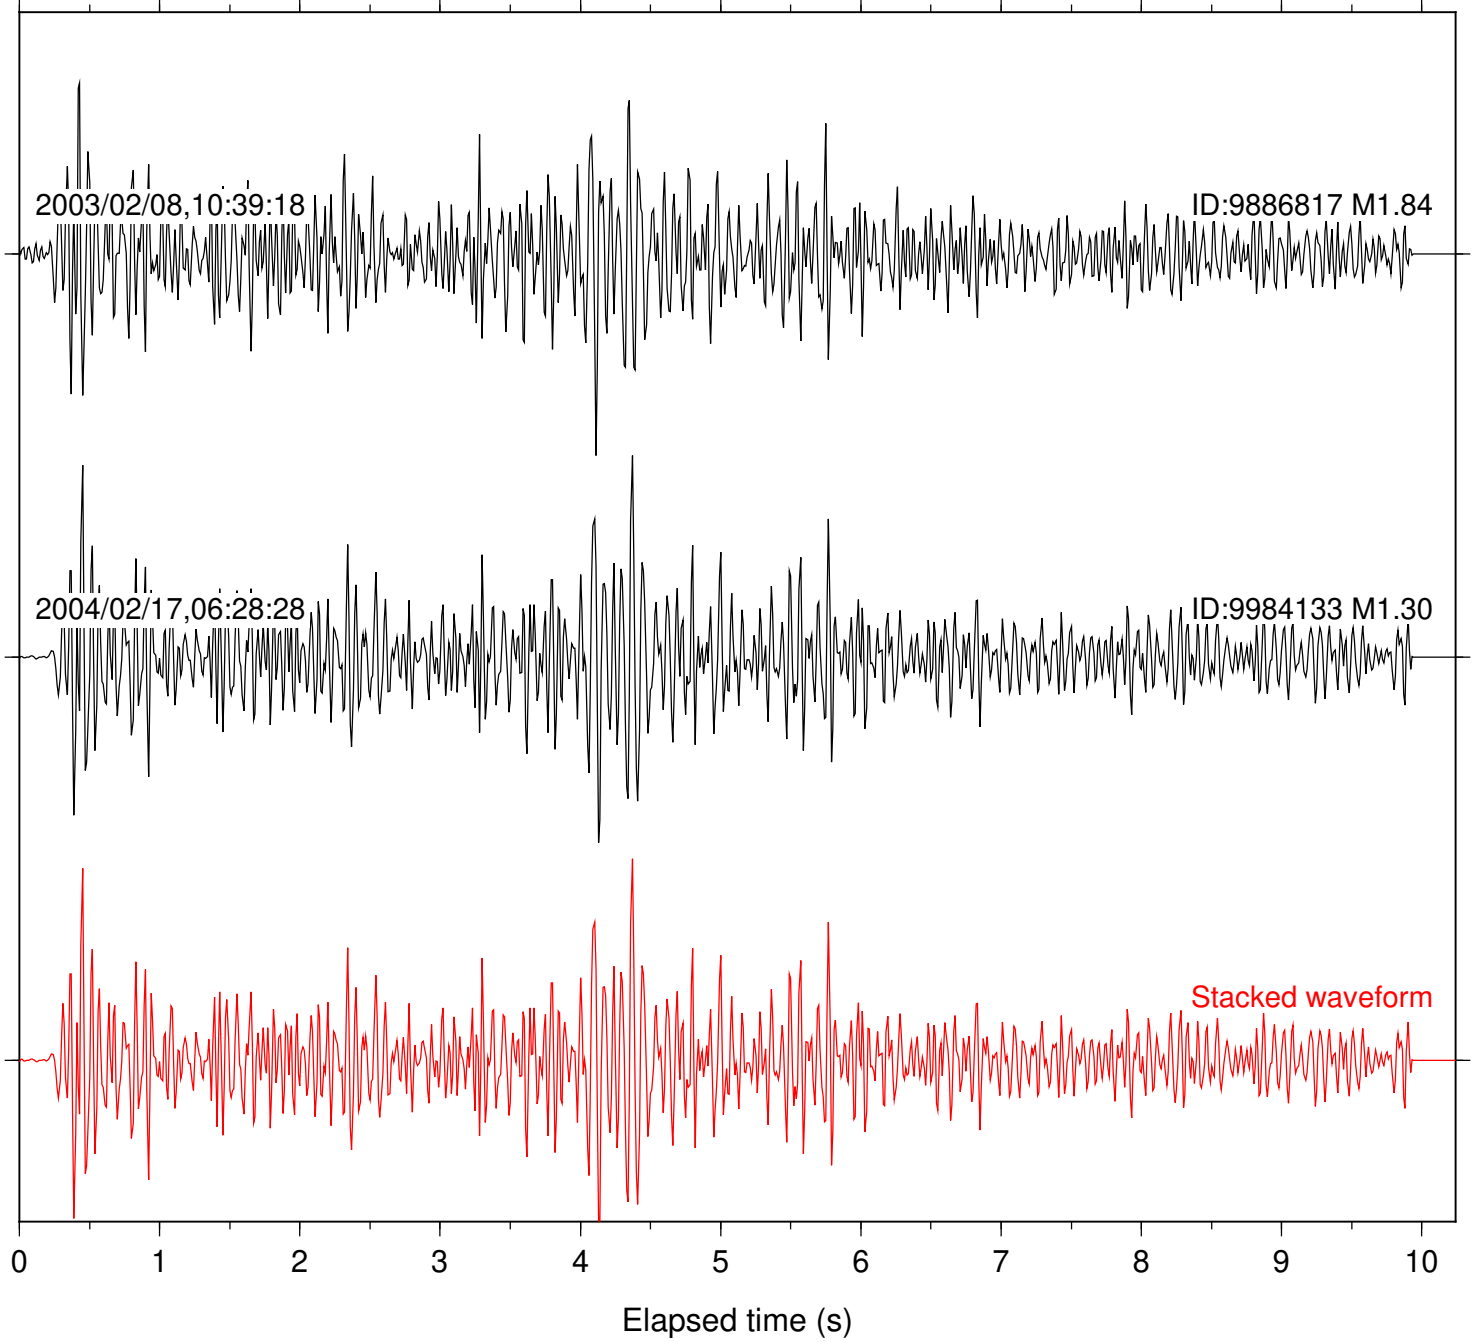

Station: AGA Com: HHZ

Focal depth: 5.61 km

Station: CRY Com: HHZ

Focal depth: 5.61 km

Station: FRD Com: HHZ

Focal depth: 5.61 km

Station: KNW Com: HHZ

Focal depth: 5.61 km

Station: PFO Com: HHZ

Focal depth: 5.61 km

Station: SND Com: HHZ

Focal depth: 5.61 km