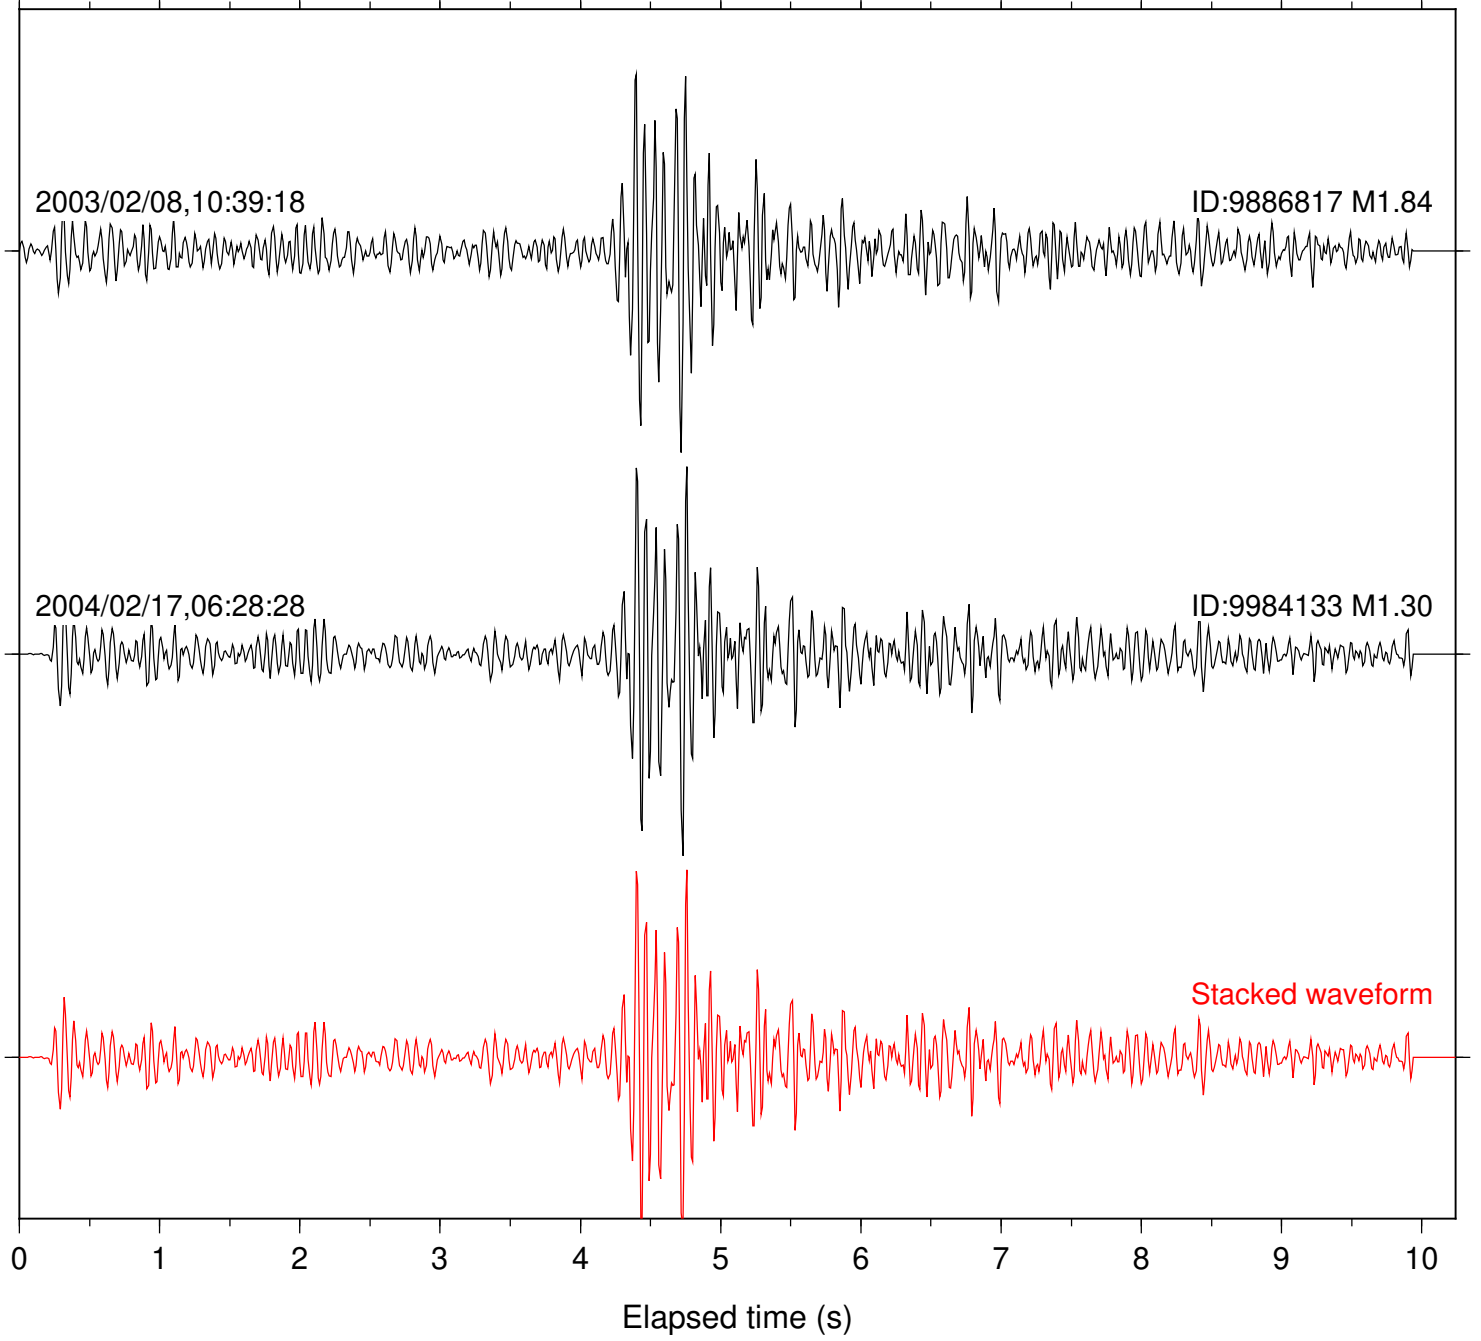

Station: AGA Com: HHZ

Focal depth: 5.61 km

Station: CRY Com: HHZ

Focal depth: 5.61 km

Station: FRD Com: HHZ

Focal depth: 5.61 km

Station: KNW Com: HHZ

Focal depth: 5.61 km

Station: PFO Com: HHZ

Focal depth: 5.61 km

Station: SND Com: HHZ

Focal depth: 5.61 km