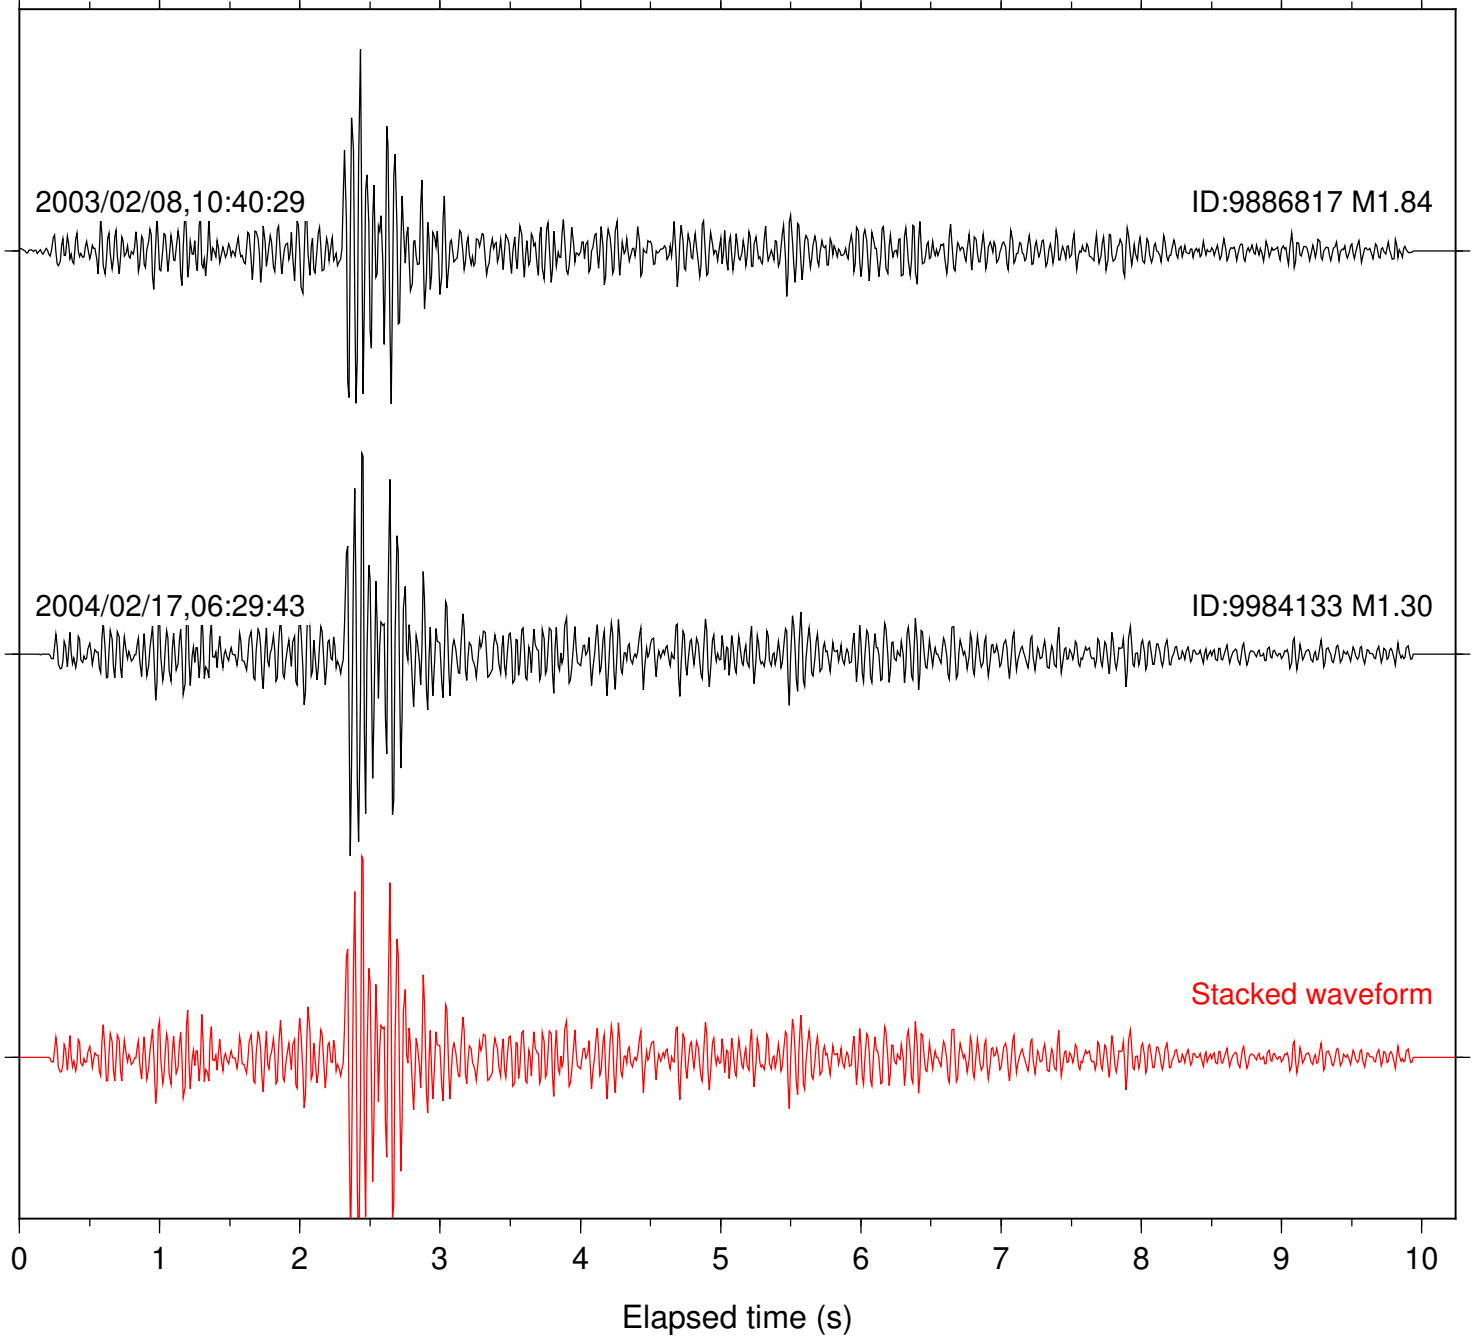

Station: AGA Com: HHZ

Focal depth: 5.61 km

Station: CRY Com: HHZ

Focal depth: 5.61 km

Station: FRD Com: HHZ

Focal depth: 5.61 km

Station: KNW Com: HHZ

Focal depth: 5.61 km

Station: PFO Com: HHZ

Focal depth: 5.61 km

Station: SND Com: HHZ

Focal depth: 5.61 km