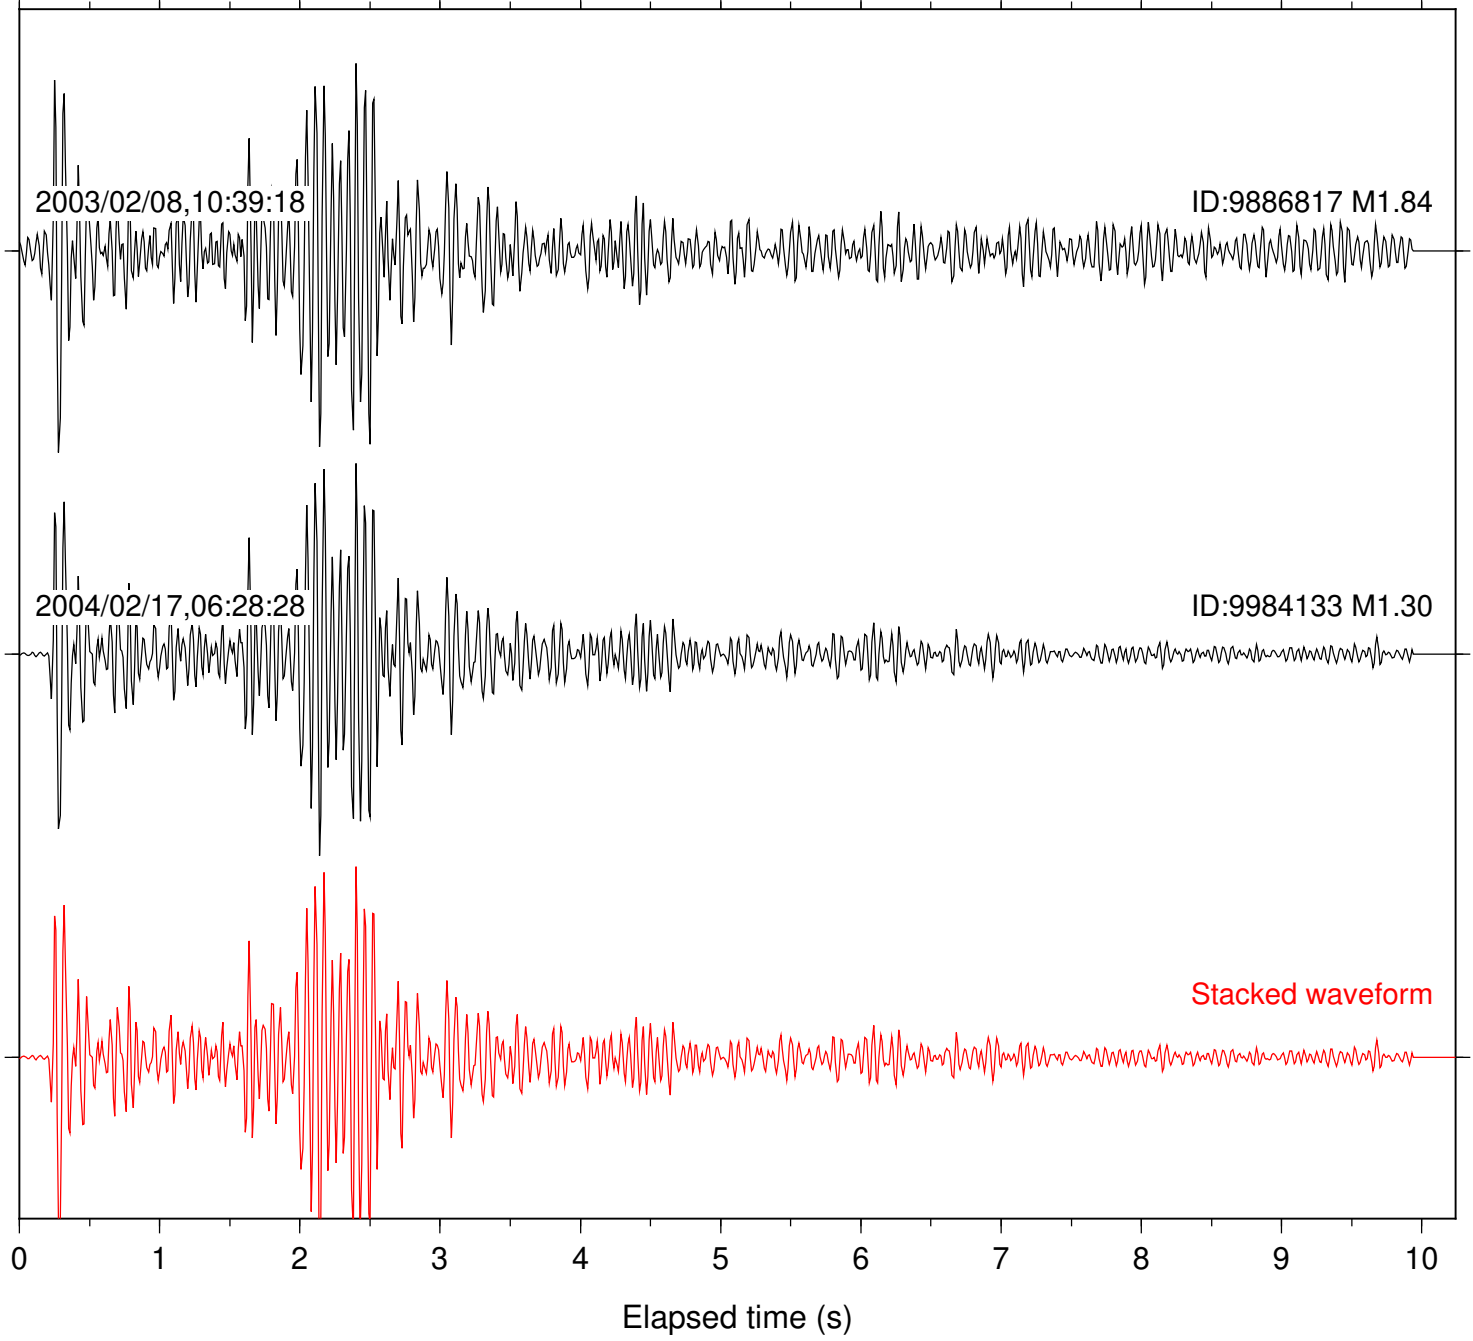

Station: AGA Com: HHZ

Focal depth: 5.61 km

Station: CRY Com: HHZ

Focal depth: 5.61 km

Station: FRD Com: HHZ

Focal depth: 5.61 km

Station: KNW Com: HHZ

Focal depth: 5.61 km

Station: PFO Com: HHZ

Focal depth: 5.61 km

Station: SND Com: HHZ

Focal depth: 5.61 km