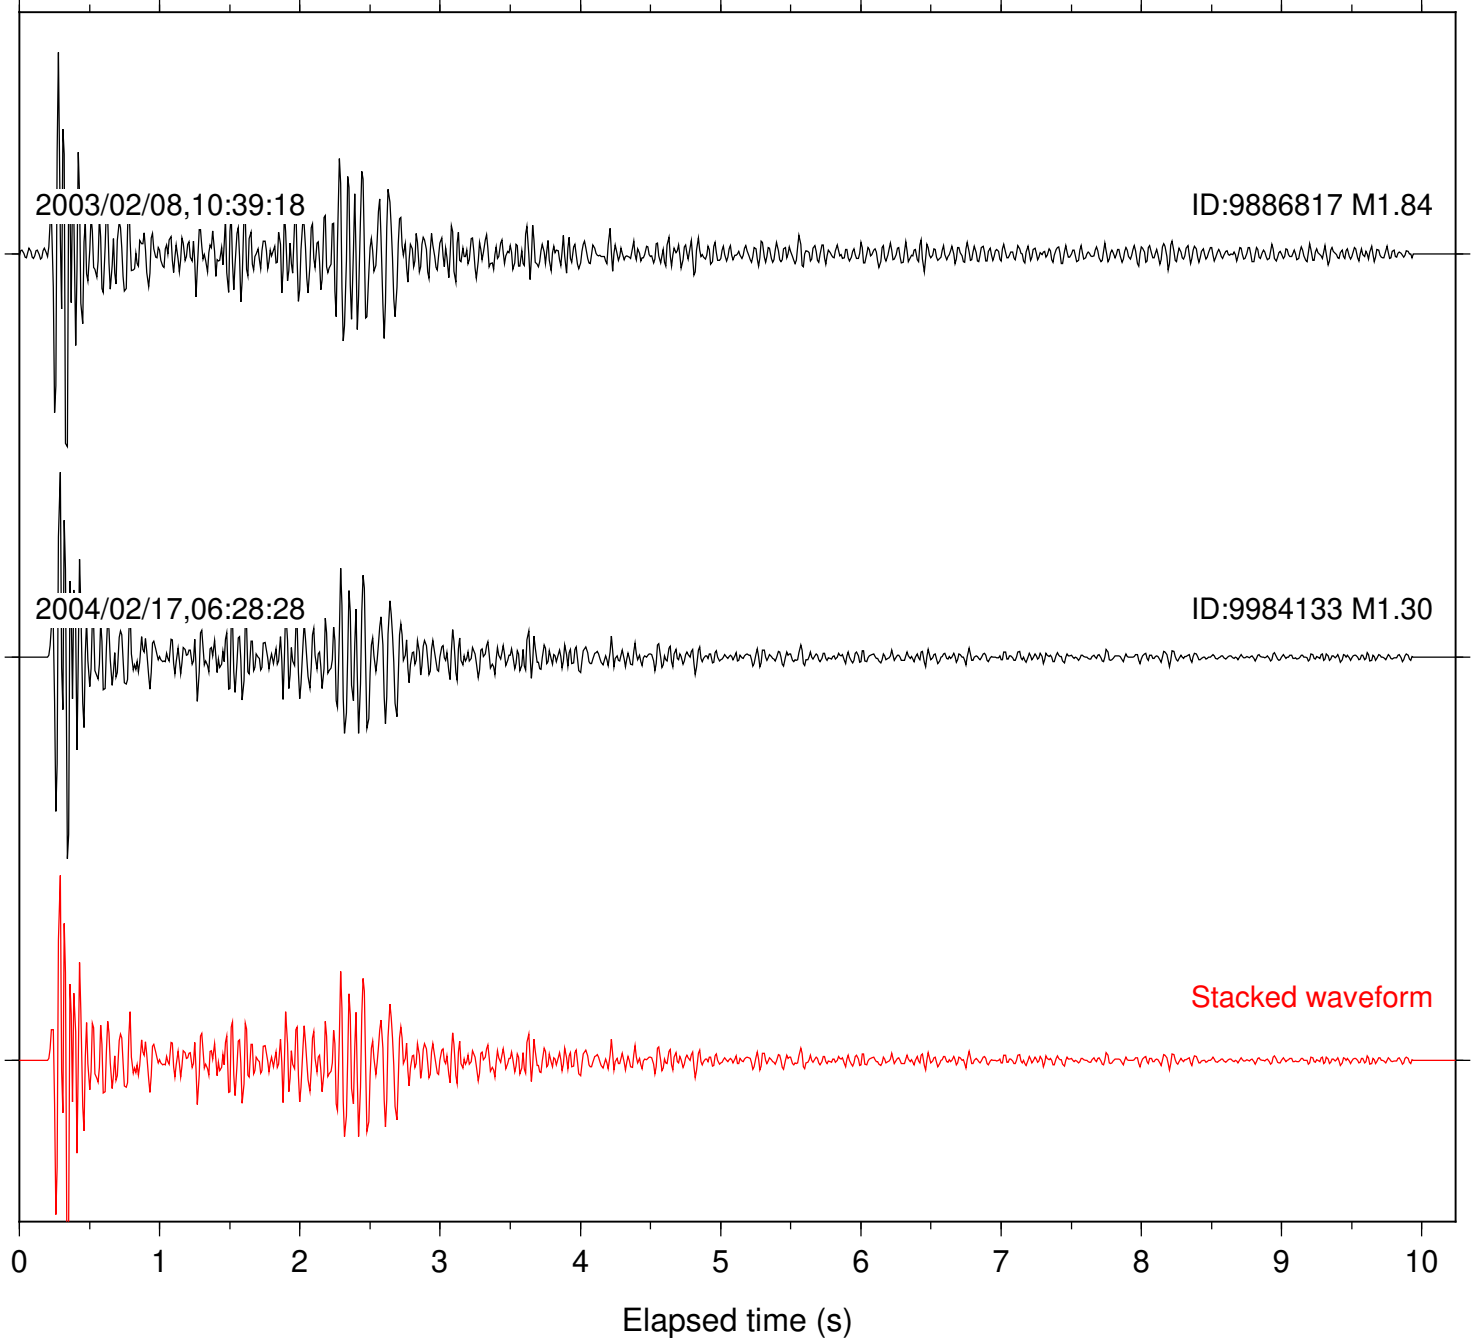

Station: AGA Com: HHZ

Focal depth: 5.61 km

Station: CRY Com: HHZ

Focal depth: 5.61 km

Station: FRD Com: HHZ

Focal depth: 5.61 km

Station: KNW Com: HHZ

Focal depth: 5.61 km

Station: PFO Com: HHZ

Focal depth: 5.61 km

Station: SND Com: HHZ

Focal depth: 5.61 km