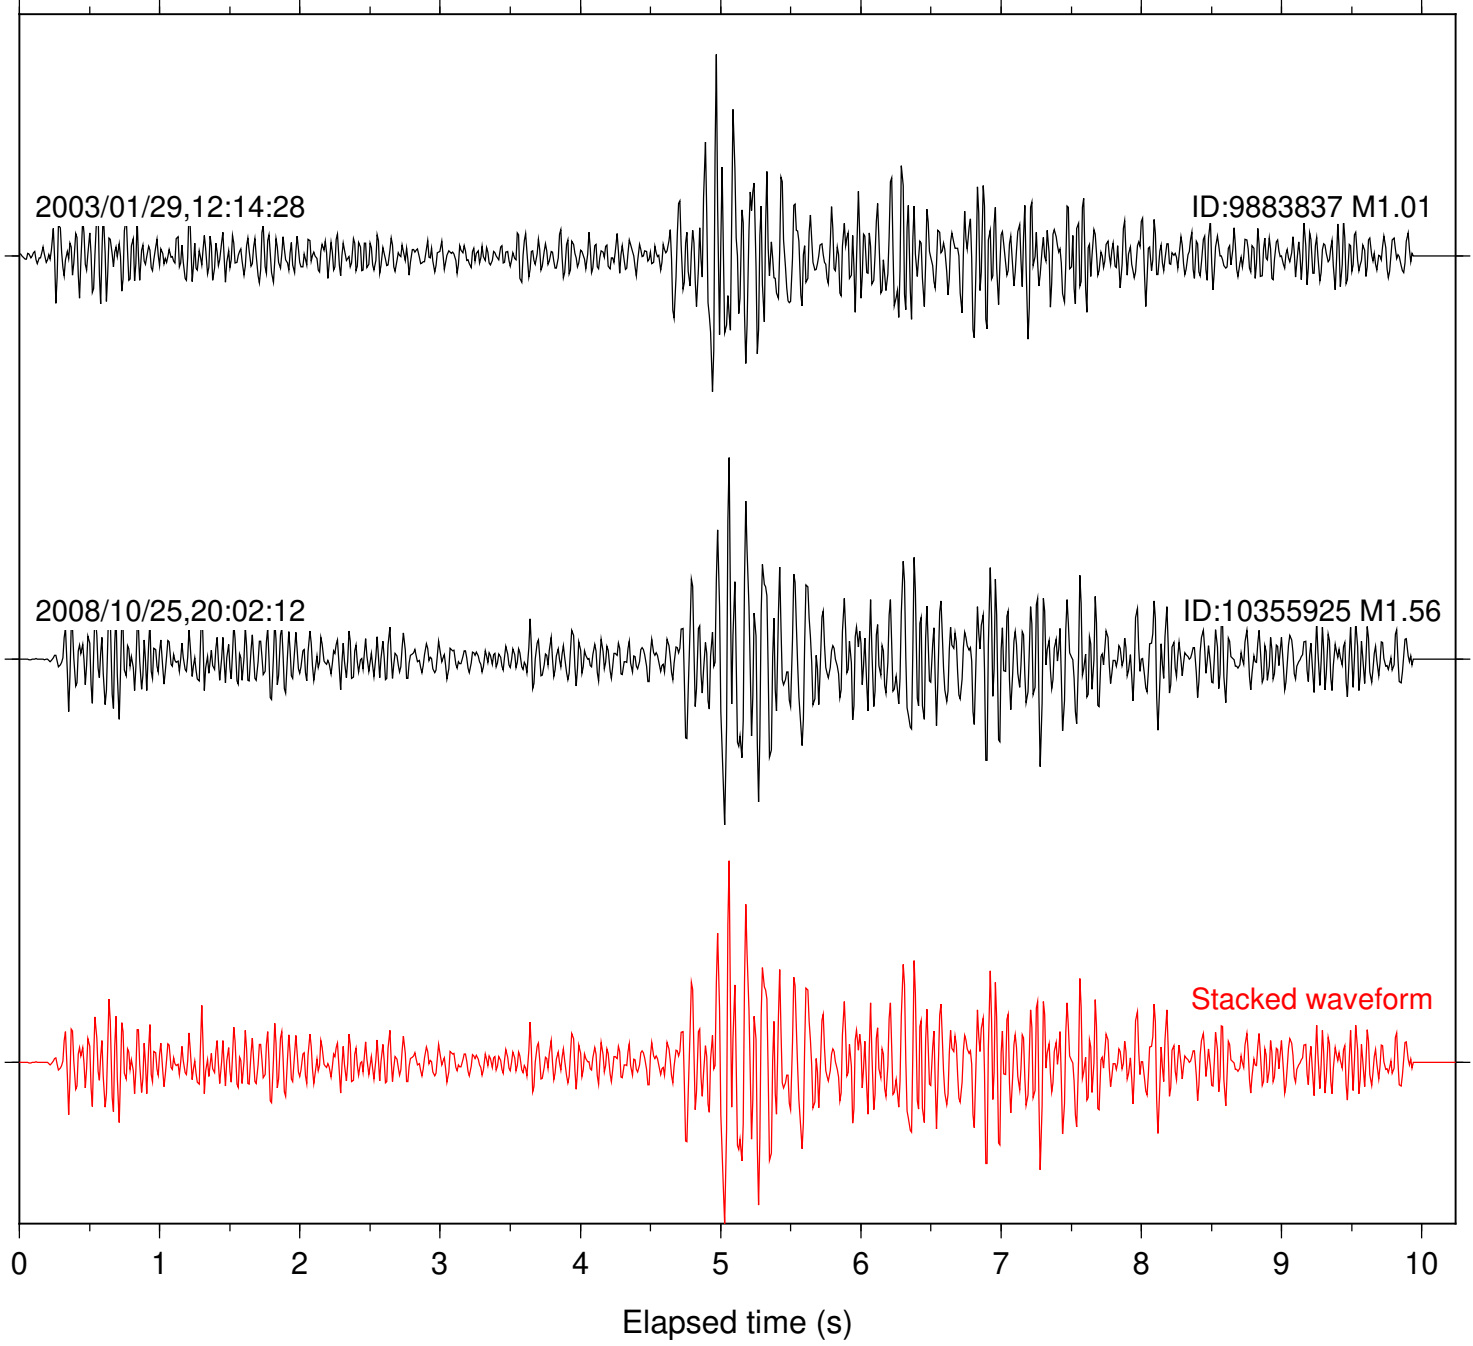

Station: BAC Com: EHZ

Focal depth: 17.32 km

Station: FRD Com: HHZ

Focal depth: 17.32 km

Station: PFO Com: HHZ

Focal depth: 17.32 km

Station: SND Com: HHZ

Focal depth: 17.32 km