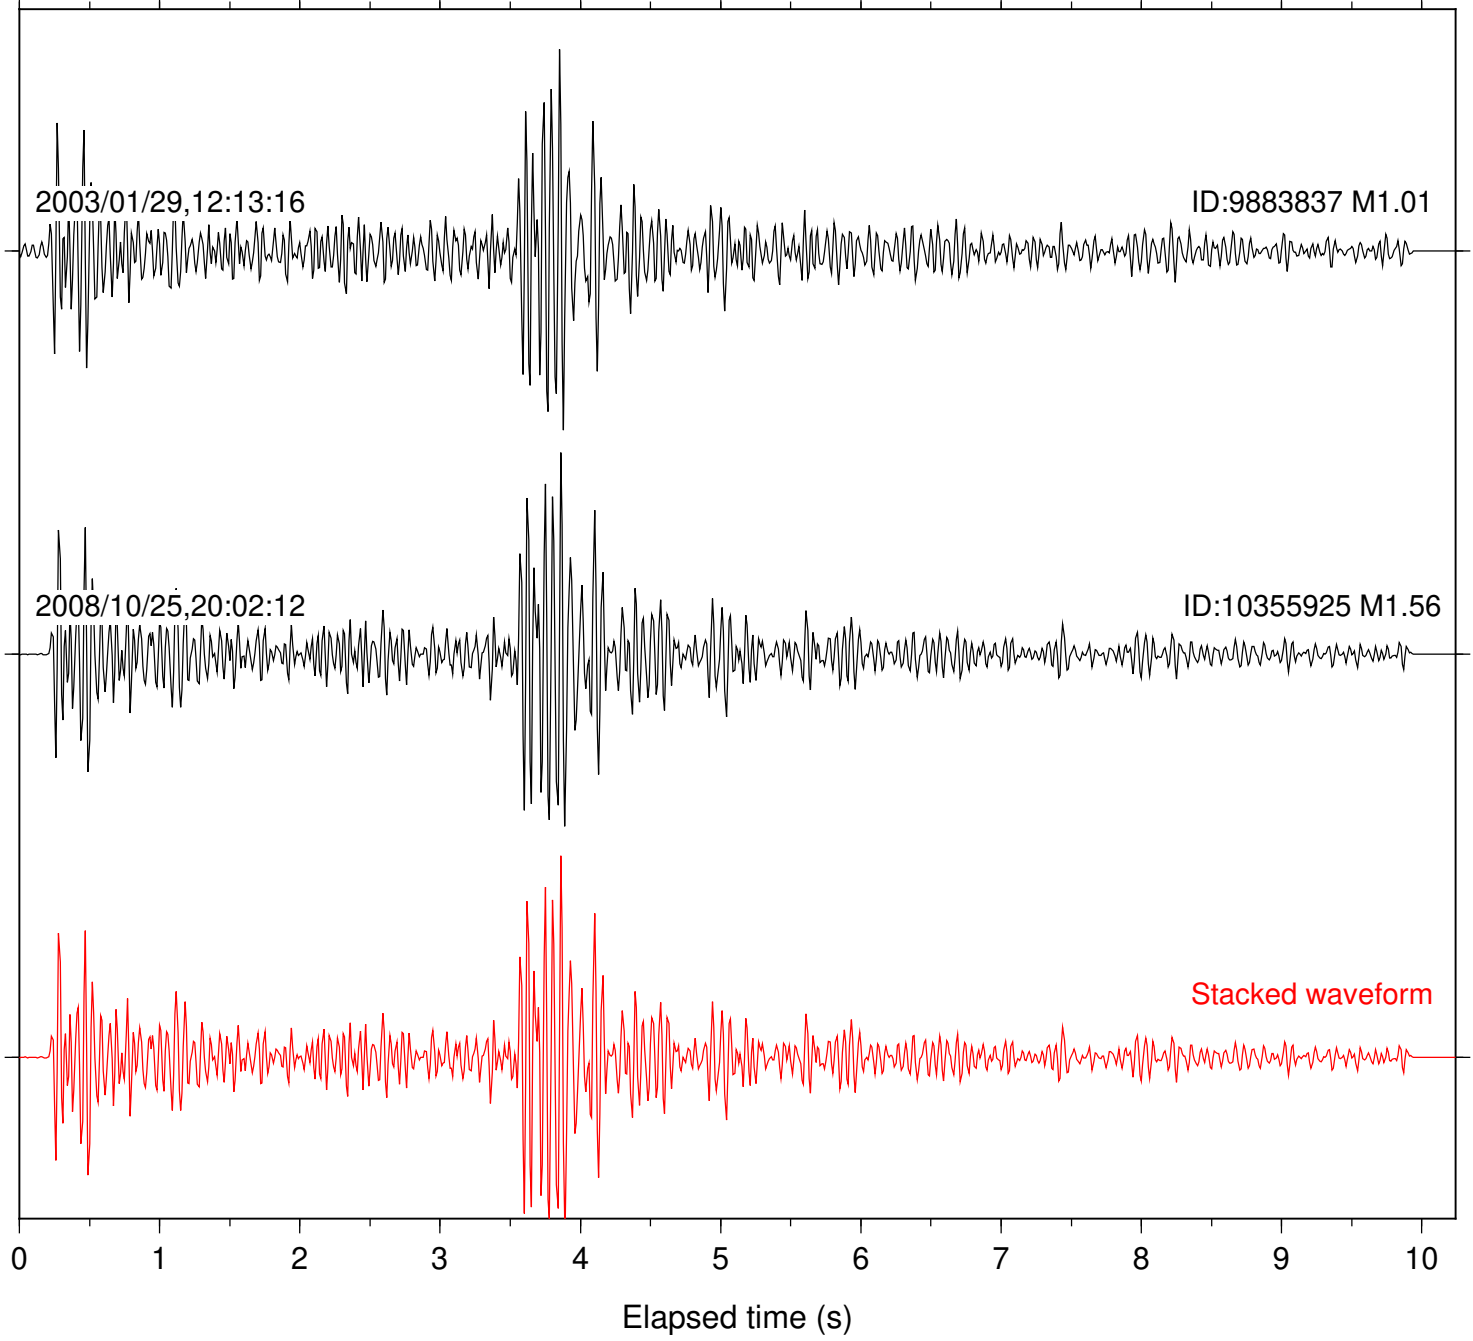

Station: BAC Com: EHZ

Focal depth: 17.32 km

Station: FRD Com: HHZ

Focal depth: 17.32 km

Station: PFO Com: HHZ

Focal depth: 17.32 km

Station: SND Com: HHZ

Focal depth: 17.32 km