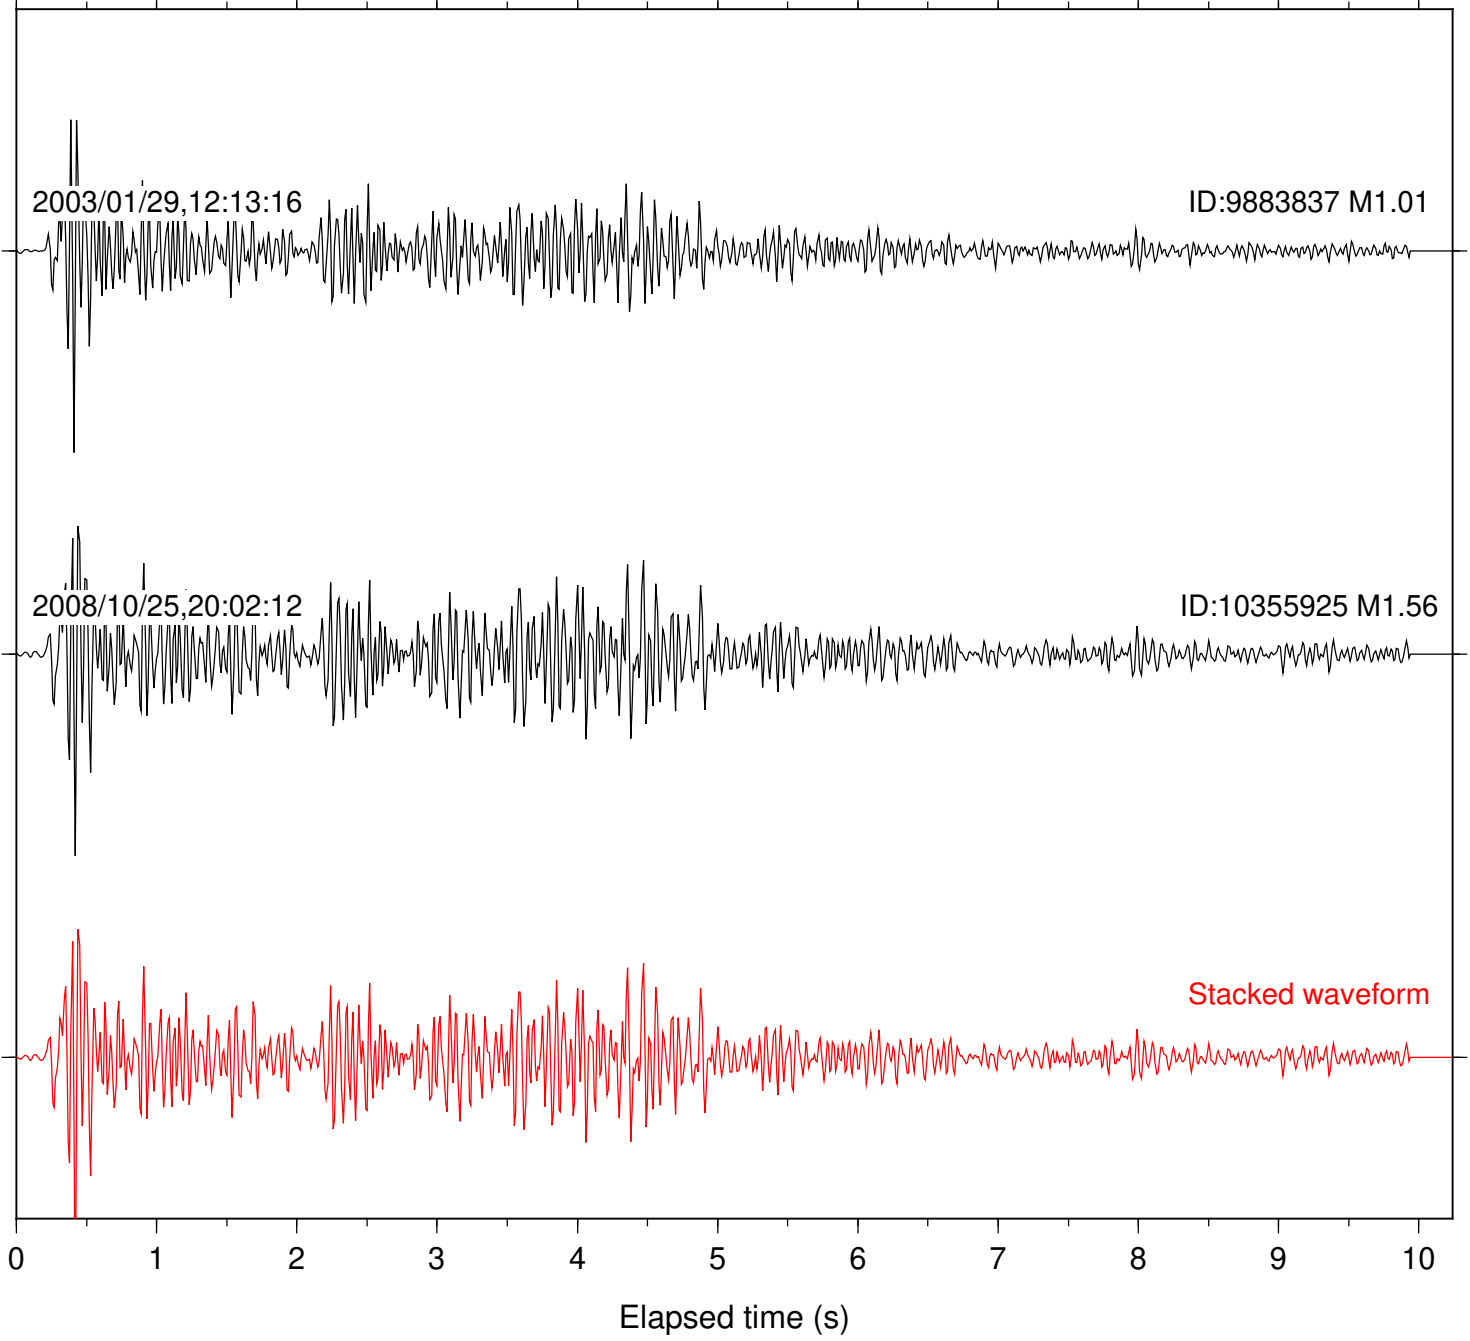

Station: BAC Com: EHZ

Focal depth: 17.32 km

Station: FRD Com: HHZ

Focal depth: 17.32 km

Station: PFO Com: HHZ

Focal depth: 17.32 km

Station: SND Com: HHZ

Focal depth: 17.32 km