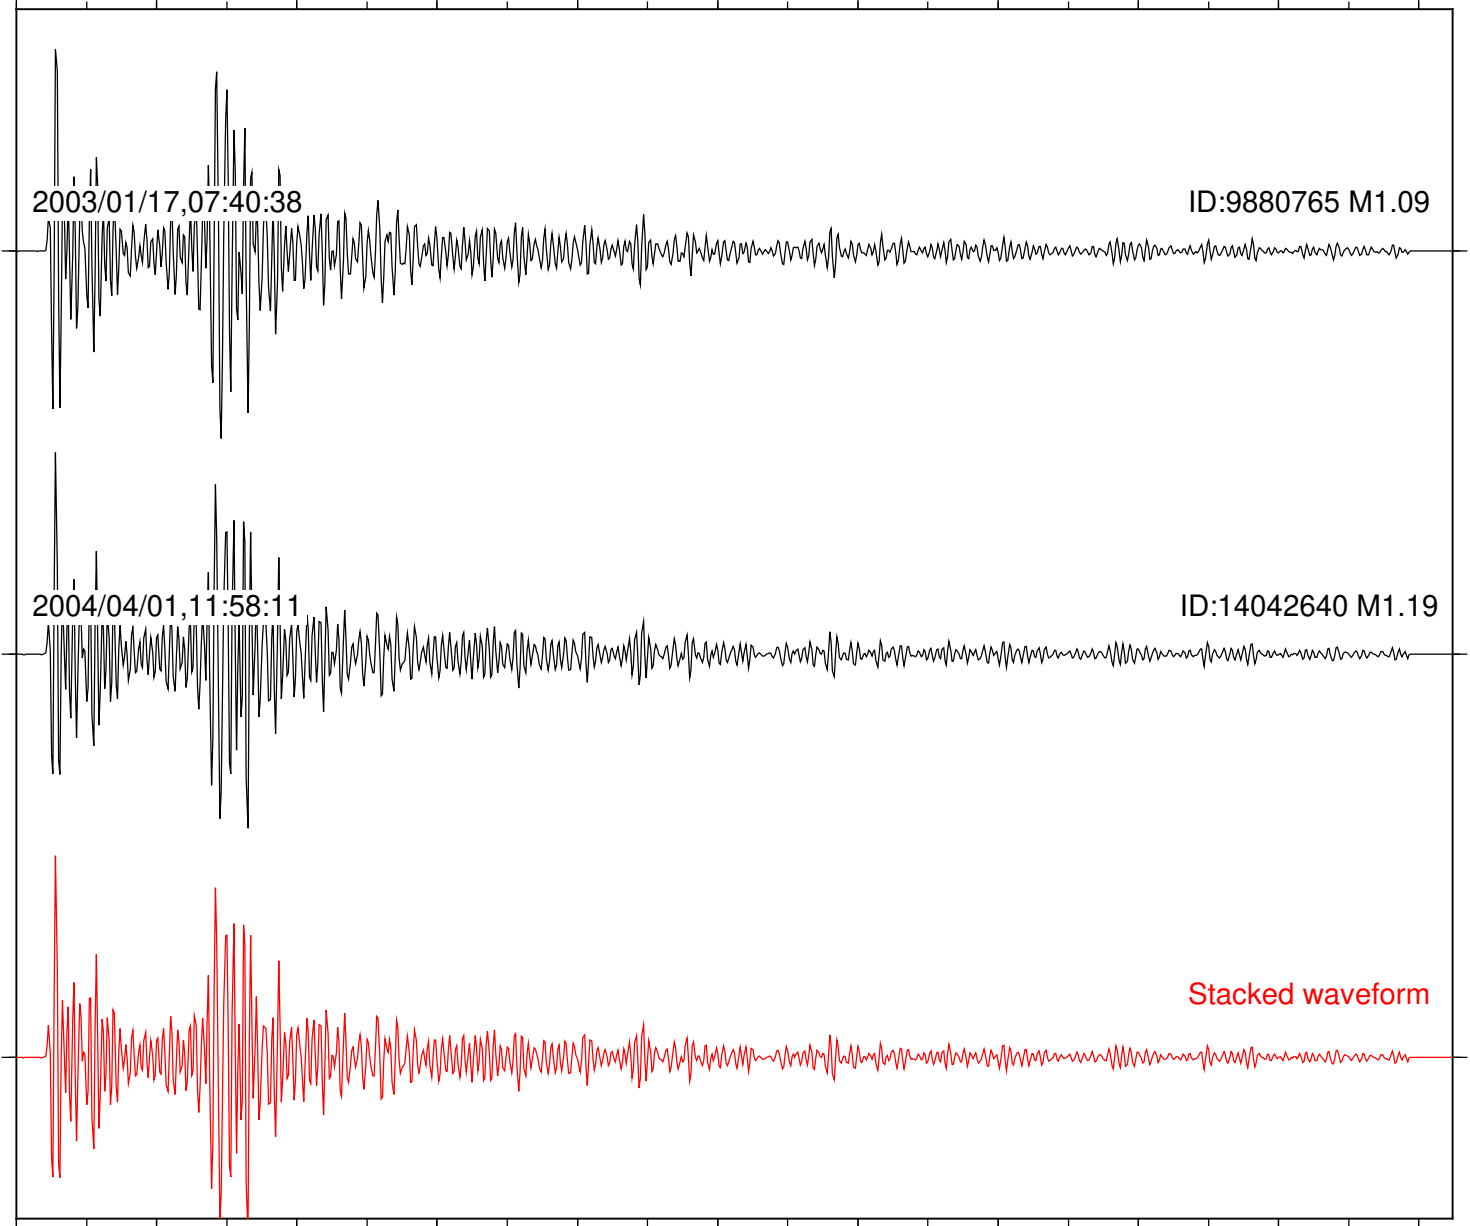

Station: BAC Com: EHZ

Focal depth: 3.81 km

2003/01/17,07:40:41

ID:9880765 M1.09

2004/04/01,11:58:10

ID:14042640 M1.19

Stacked waveform

Station: DGR Com: HHZ

Focal depth: 3.81 km

2003/01/17,07:40:38

ID:9880765 M1.09

2004/04/01,11:58:11

ID:14042640 M1.19

Stacked waveform

0 1 2 3 4 5 6 7 8 9 10

Elapsed time (s)

Station: FRD Com: HHZ

Focal depth: 3.81 km

Station: HMT2 Com: HHZ

Focal depth: 3.81 km

Station: POB2 Com: HHZ

Focal depth: 3.81 km

Station: RDM Com: HHZ

Focal depth: 3.81 km

Station: SND Com: HHZ

Focal depth: 3.81 km