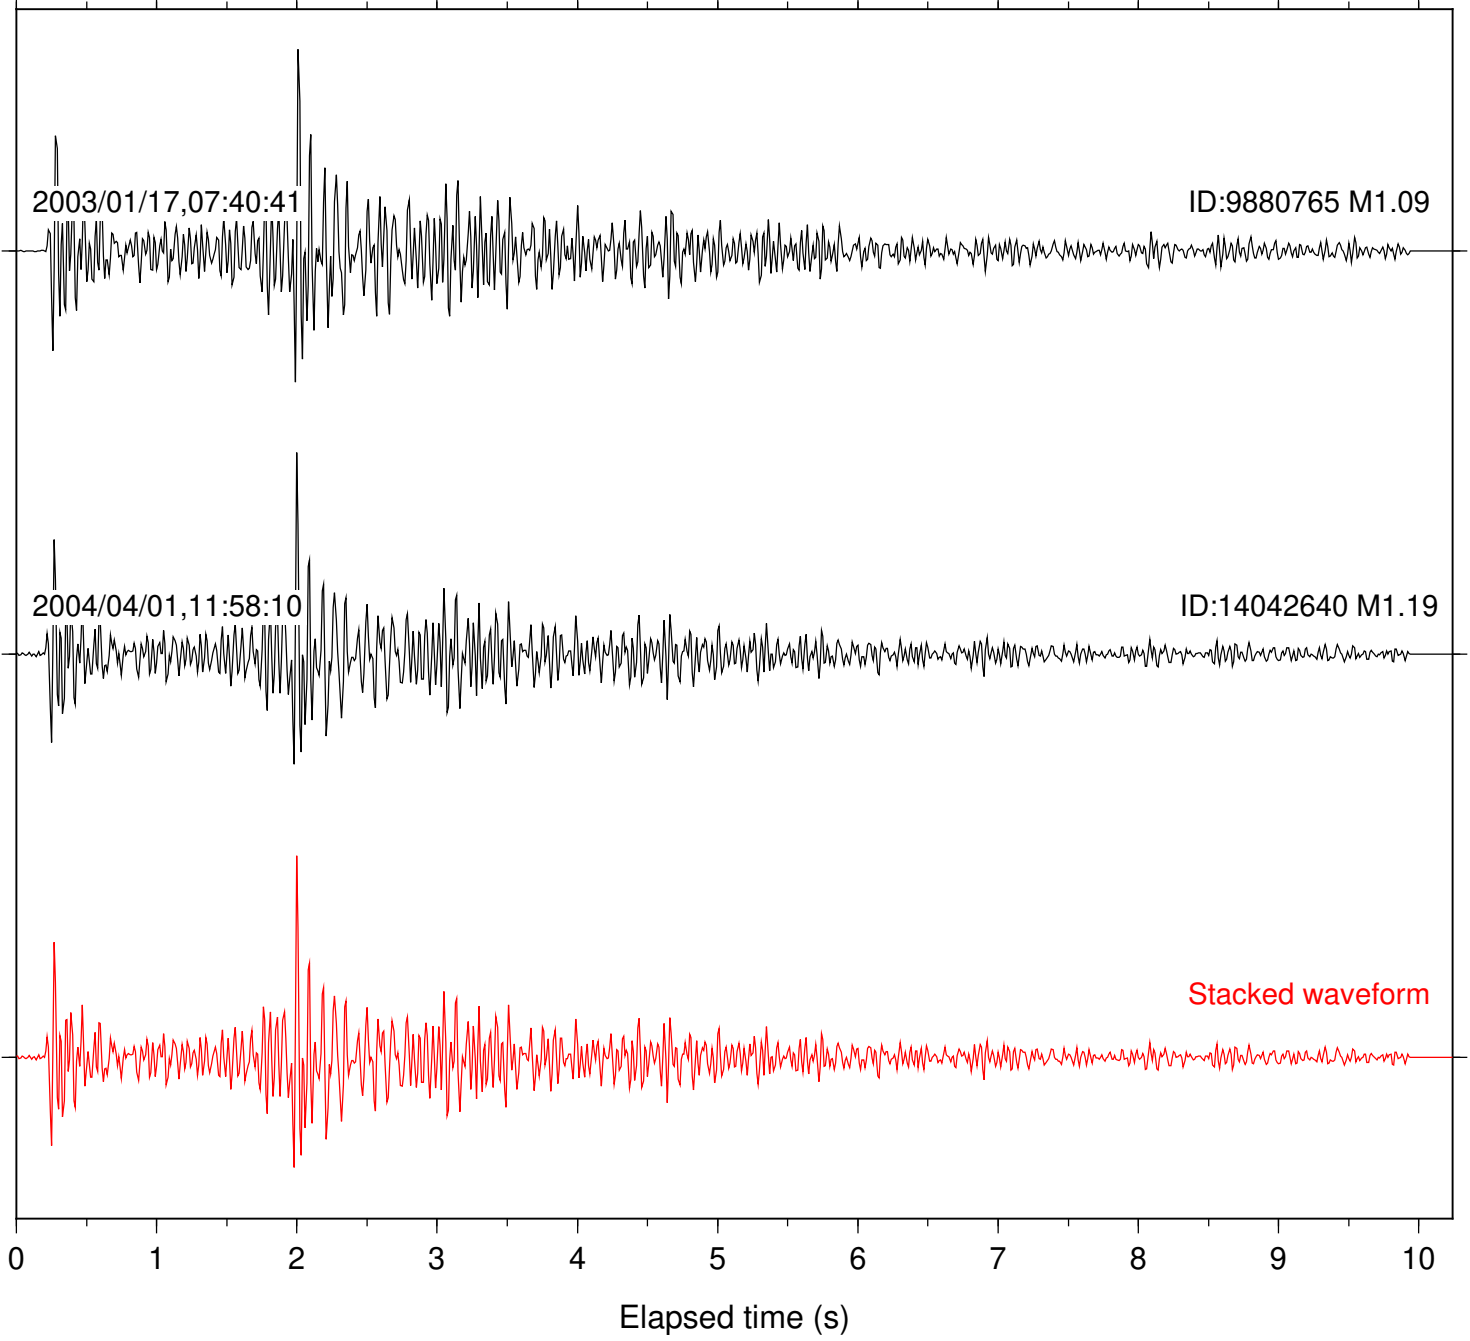

Station: BAC Com: EHZ

Focal depth: 3.81 km

2003/01/17,07:40:41

ID:9880765 M1.09

2004/04/01,11:58:10

ID:14042640 M1.19

Stacked waveform

Station: DGR Com: HHZ

Focal depth: 3.81 km

2003/01/17,07:40:38

ID:9880765 M1.09

2004/04/01,11:58:11

ID:14042640 M1.19

Stacked waveform

0 1 2 3 4 5 6 7 8 9 10

Elapsed time (s)

Station: FRD Com: HHZ

Focal depth: 3.81 km

Station: HMT2 Com: HHZ

Focal depth: 3.81 km

Station: POB2 Com: HHZ

Focal depth: 3.81 km

Station: RDM Com: HHZ

Focal depth: 3.81 km

Station: SND Com: HHZ

Focal depth: 3.81 km