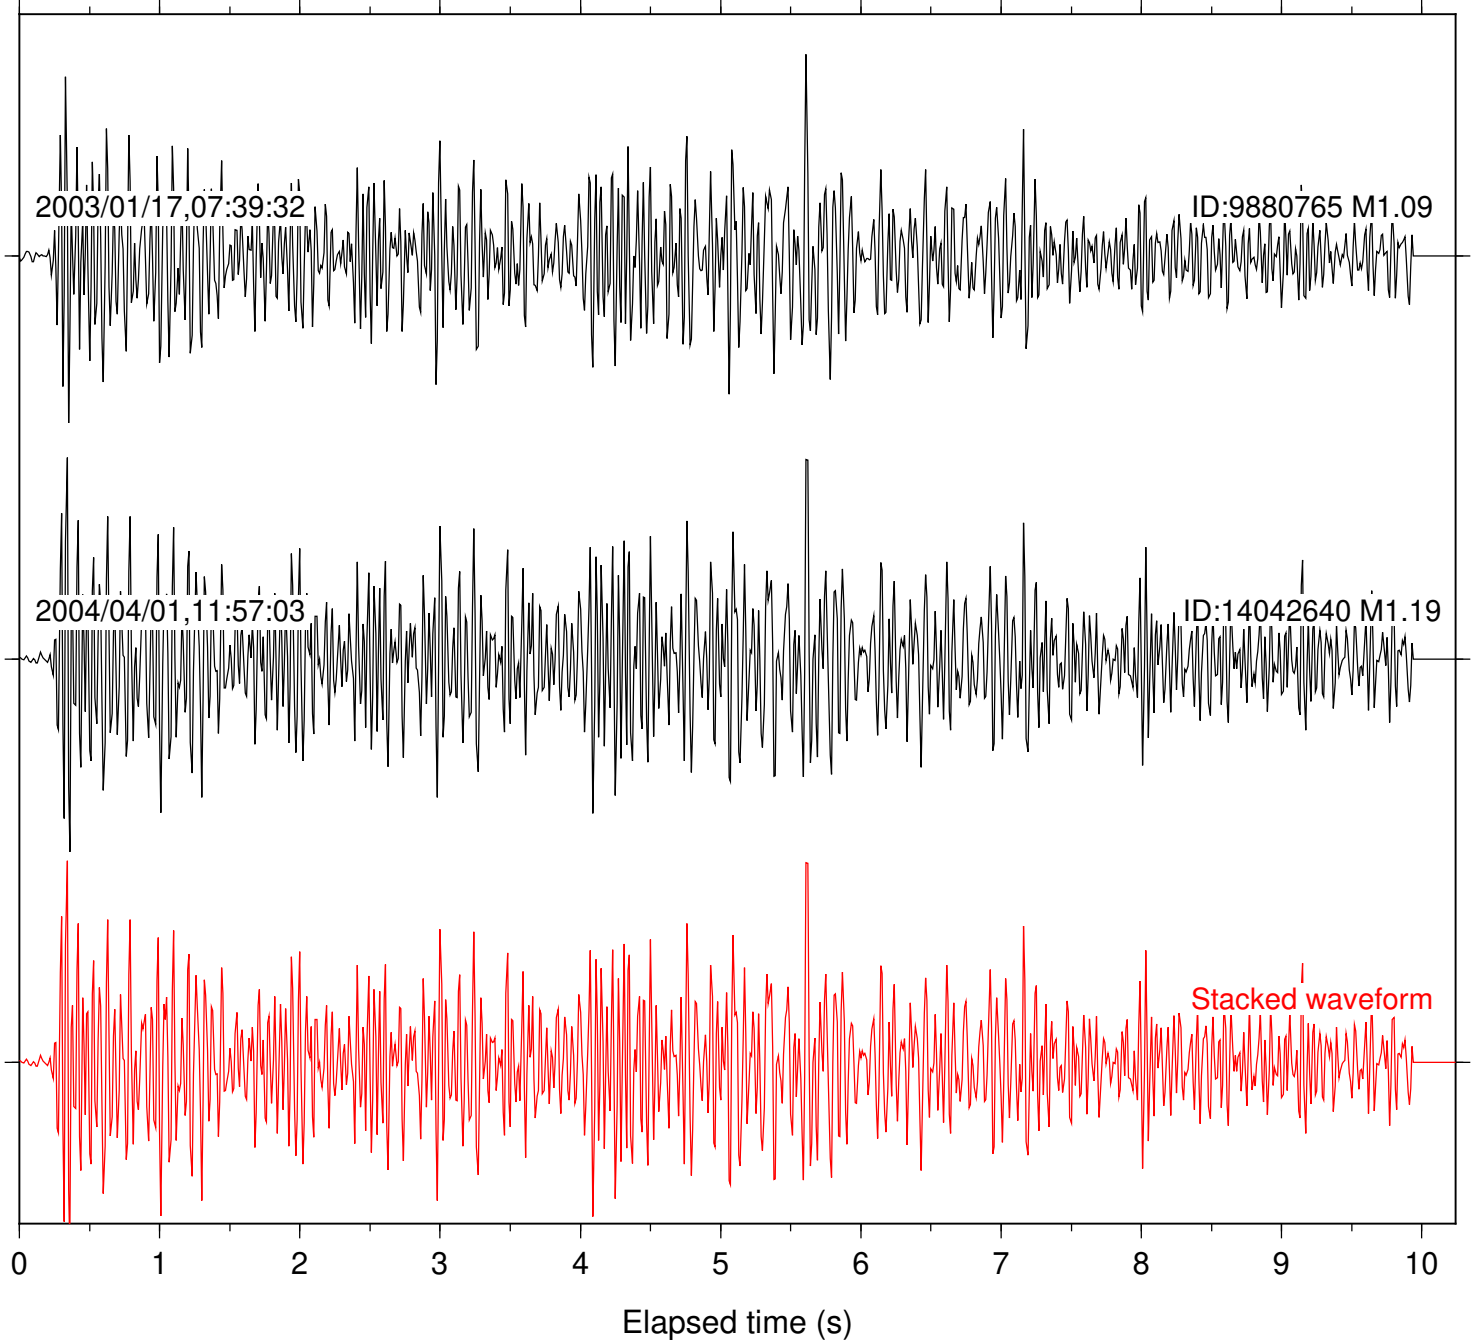

Station: BAC Com: EHZ

Focal depth: 3.81 km

2003/01/17,07:40:41

ID:9880765 M1.09

2004/04/01,11:58:10

ID:14042640 M1.19

Stacked waveform

Station: DGR Com: HHZ

Focal depth: 3.81 km

2003/01/17,07:40:38

ID:9880765 M1.09

2004/04/01,11:58:11

ID:14042640 M1.19

Stacked waveform

0 1 2 3 4 5 6 7 8 9 10

Elapsed time (s)

Station: FRD Com: HHZ

Focal depth: 3.81 km

Station: HMT2 Com: HHZ

Focal depth: 3.81 km

Station: POB2 Com: HHZ

Focal depth: 3.81 km

Station: RDM Com: HHZ

Focal depth: 3.81 km

Station: SND Com: HHZ

Focal depth: 3.81 km