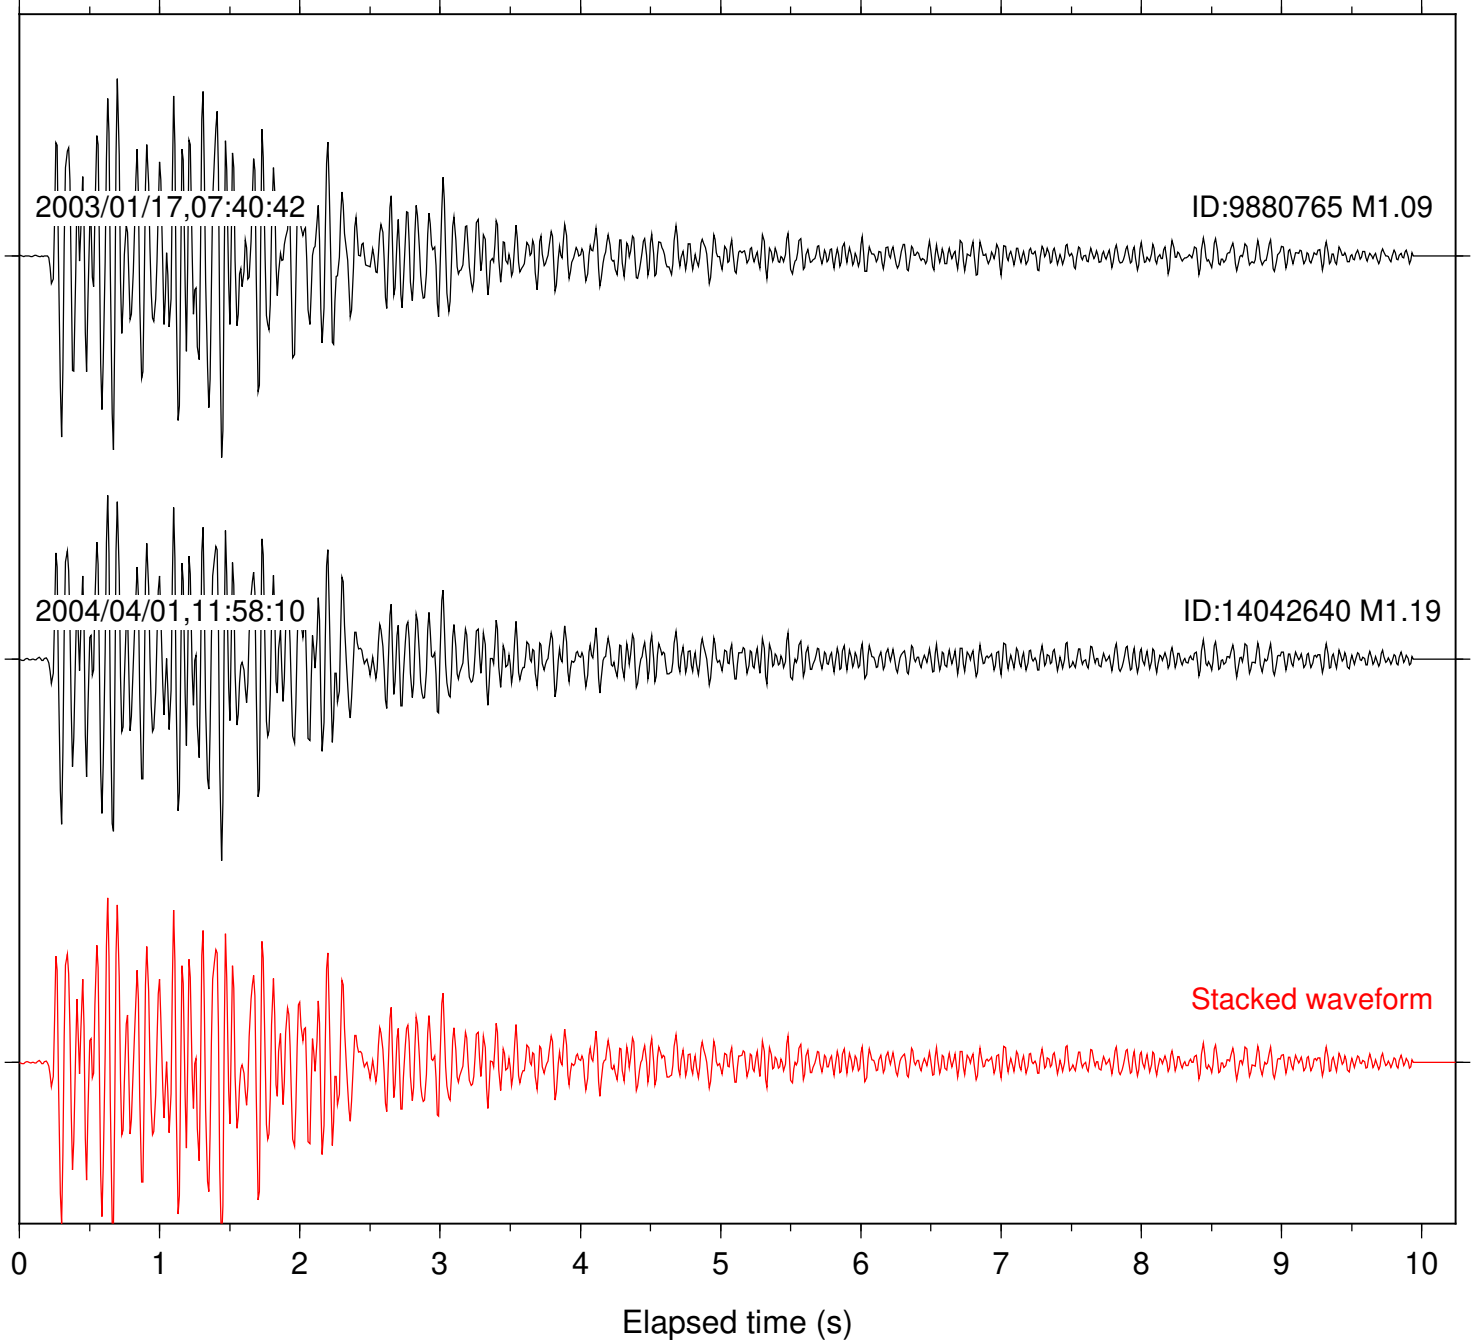

Focal depth: 3.81 km

2003/01/17,07:40:38

ID:9880765 M1.09

2004/04/01,11:58:11

ID:14042640 M1.19

Stacked waveform

0 1 2 3 4 5 6 7 8 9 10

Elapsed time (s)

Station: FRD Com: HHZ

Focal depth: 3.81 km

Station: HMT2 Com: HHZ

Focal depth: 3.81 km

Station: POB2 Com: HHZ

Focal depth: 3.81 km

Station: RDM Com: HHZ

Focal depth: 3.81 km

Station: SND Com: HHZ

Focal depth: 3.81 km