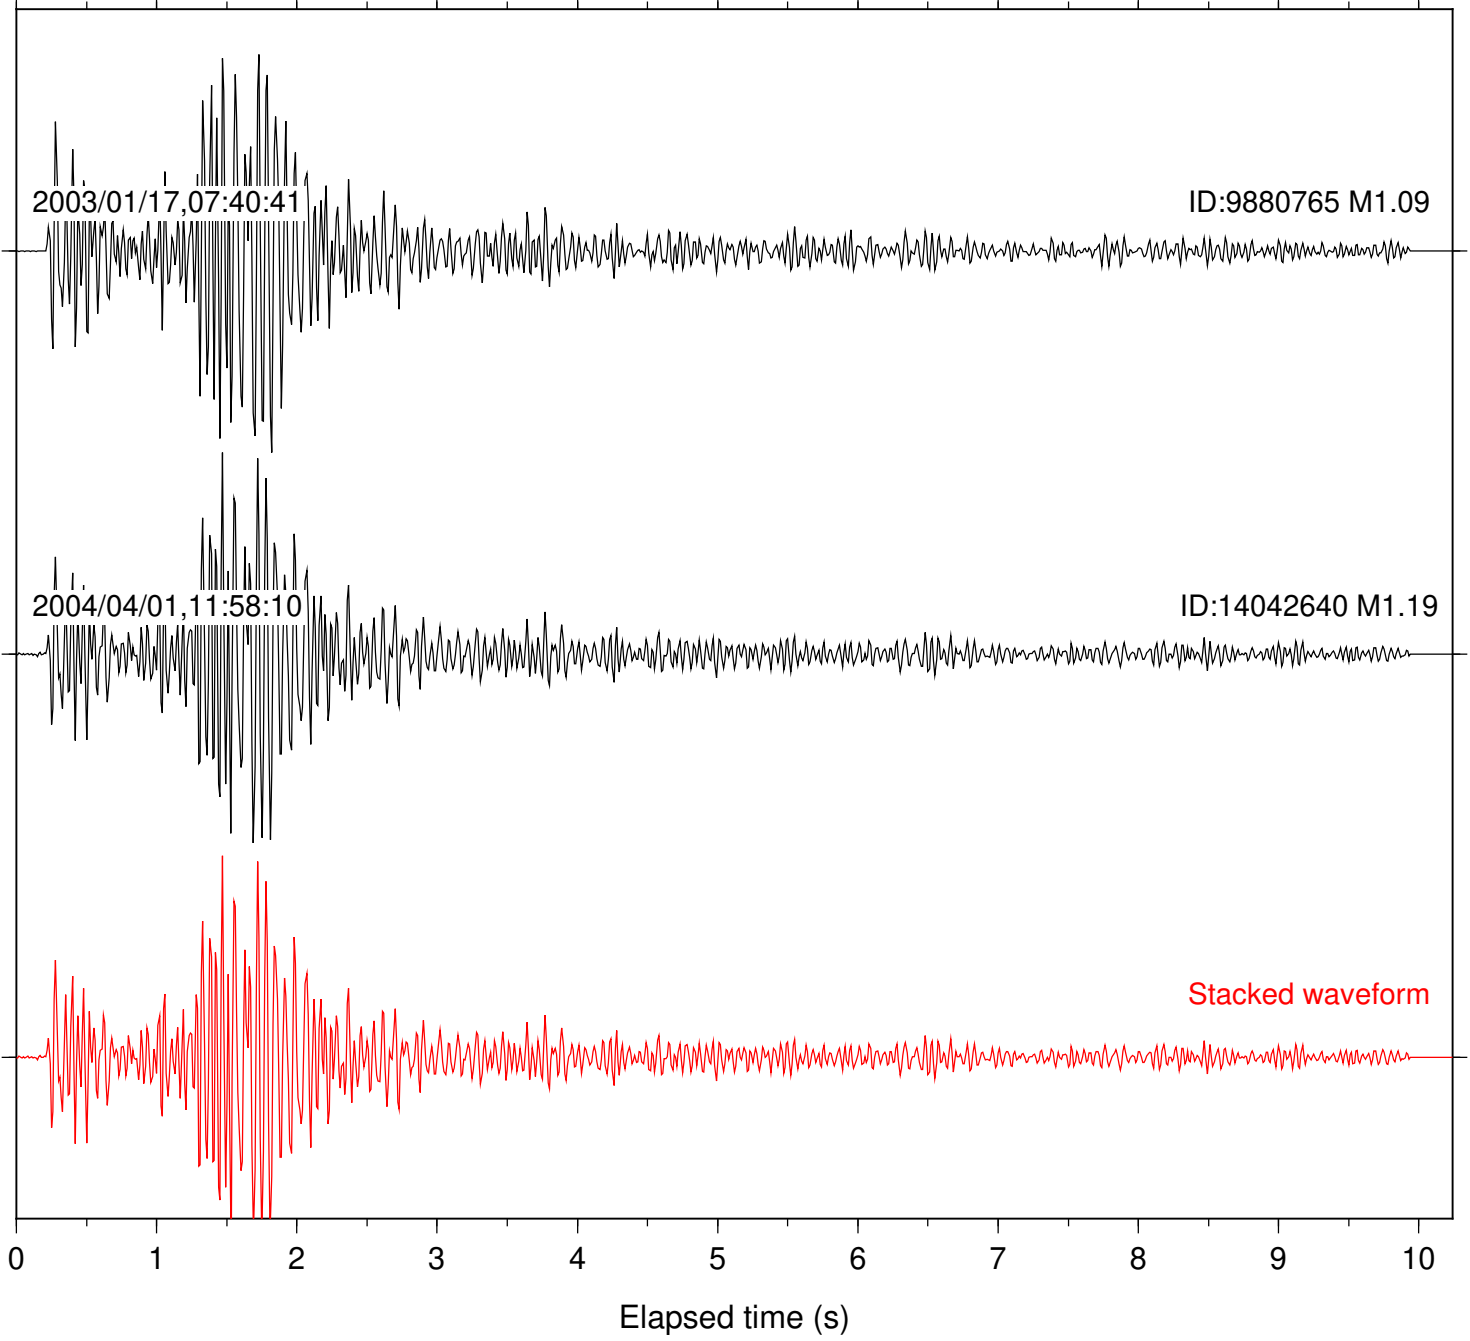

Station: BAC Com: EHZ

Focal depth: 3.81 km

2003/01/17,07:40:41

ID:9880765 M1.09

2004/04/01,11:58:10

ID:14042640 M1.19

Stacked waveform

Station: DGR Com: HHZ

Focal depth: 3.81 km

2003/01/17,07:40:38

ID:9880765 M1.09

2004/04/01,11:58:11

ID:14042640 M1.19

Stacked waveform

0 1 2 3 4 5 6 7 8 9 10

Elapsed time (s)

Station: FRD Com: HHZ

Focal depth: 3.81 km

Station: HMT2 Com: HHZ

Focal depth: 3.81 km

Station: POB2 Com: HHZ

Focal depth: 3.81 km

Station: RDM Com: HHZ

Focal depth: 3.81 km

Station: SND Com: HHZ

Focal depth: 3.81 km