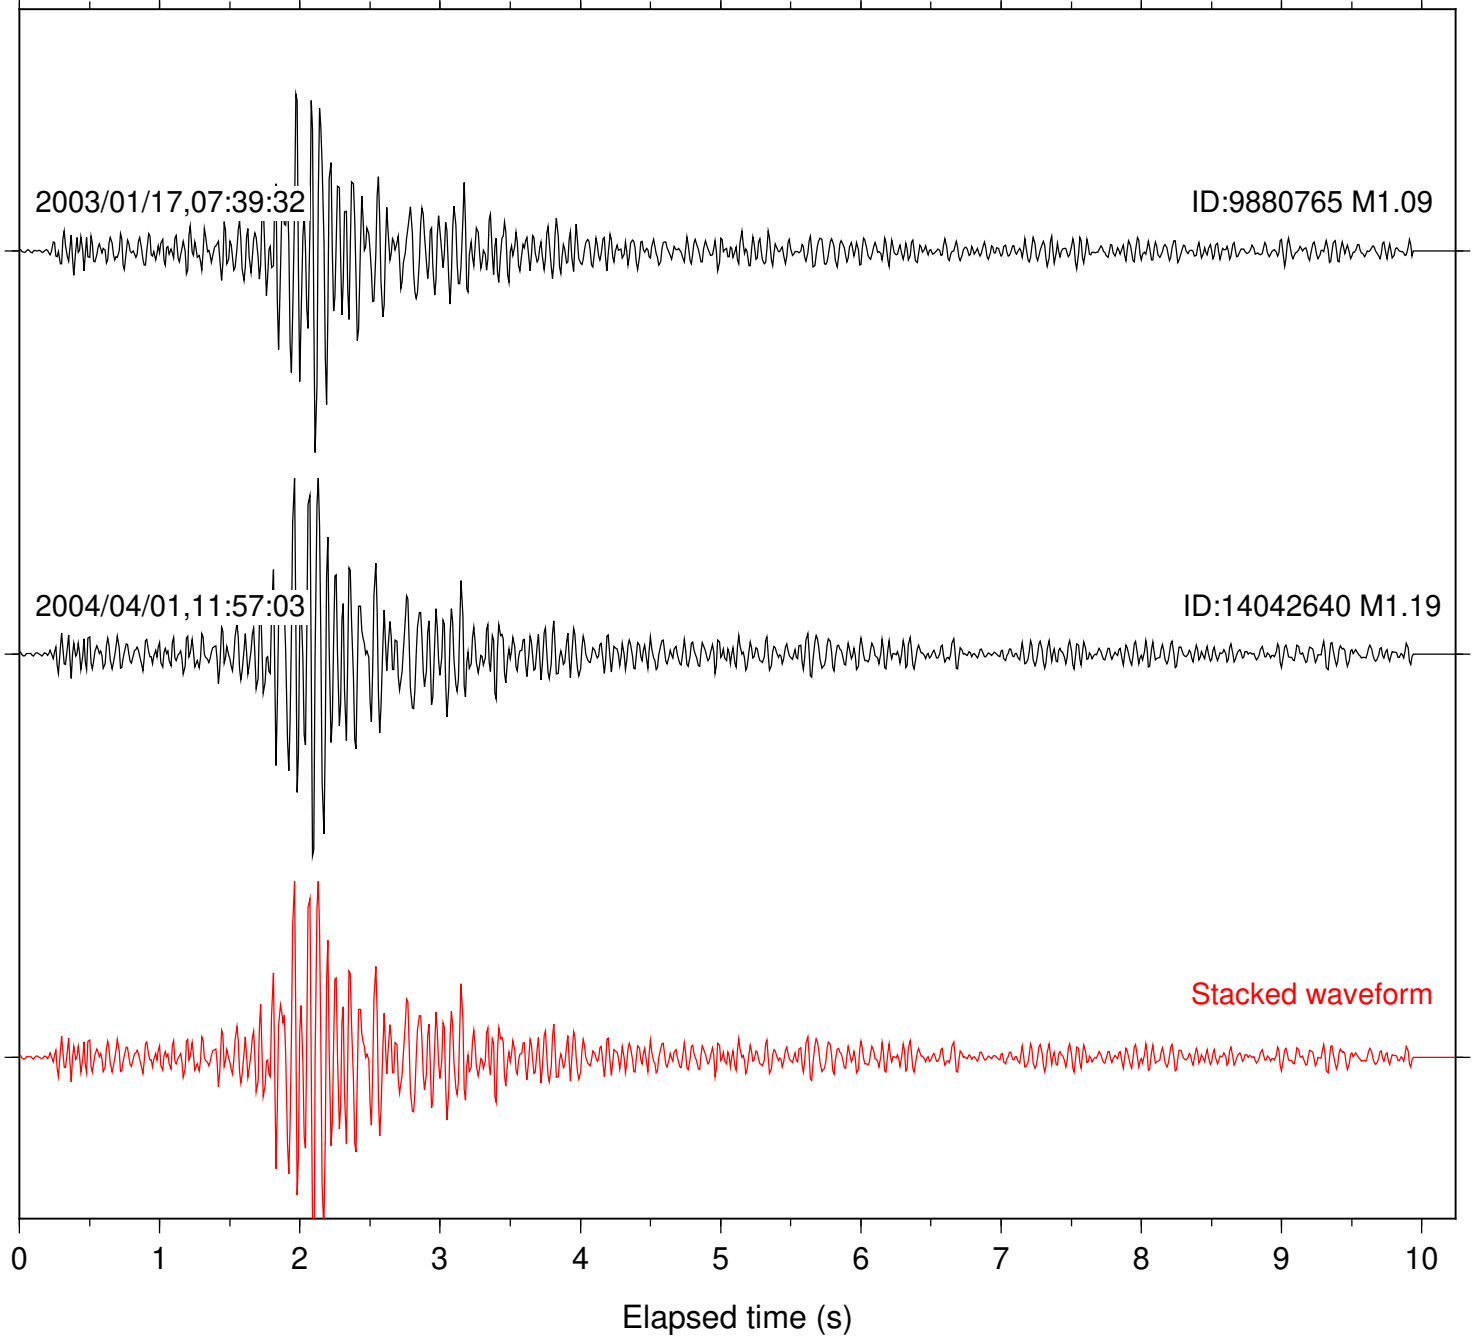

Focal depth: 3.81 km

2003/01/17,07:40:38

ID:9880765 M1.09

2004/04/01,11:58:11

ID:14042640 M1.19

Stacked waveform

0 1 2 3 4 5 6 7 8 9 10

Elapsed time (s)

Station: FRD Com: HHZ

Focal depth: 3.81 km

Station: HMT2 Com: HHZ

Focal depth: 3.81 km

Station: POB2 Com: HHZ

Focal depth: 3.81 km

Station: RDM Com: HHZ

Focal depth: 3.81 km

Station: SND Com: HHZ

Focal depth: 3.81 km