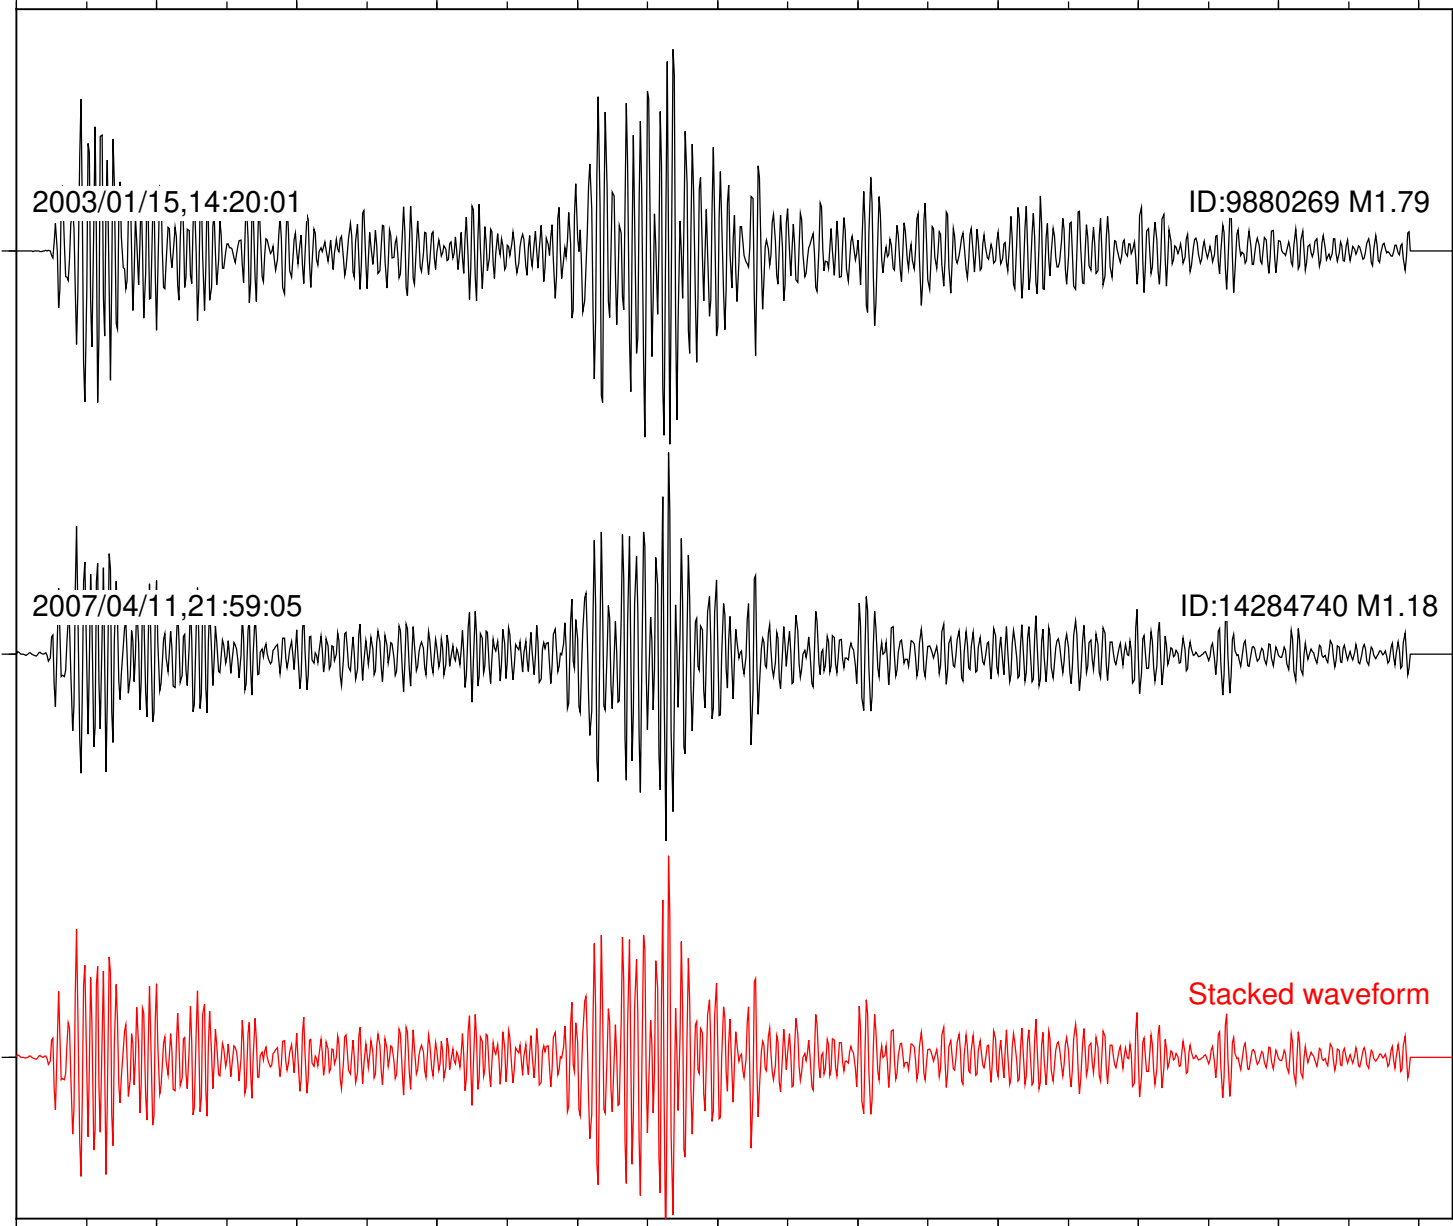

Station: BAC Com: EHZ

Focal depth: 16.92 km

2003/01/15,14:20:02

ID:9880269 M1.79

2007/04/11,21:59:05

ID:14284740 M1.18

Stacked waveform

0 1 2 3 4 5 6 7 8 9 10
Elapsed time (s)

Station: DGR Com: HHZ

Focal depth: 16.92 km

2003/01/15,14:20:01

ID:9880269 M1.79

2007/04/11,21:59:05

ID:14284740 M1.18

Stacked waveform

0 1 2 3 4 5 6 7 8 9 10
Elapsed time (s)

Station: FRD Com: HHZ

Focal depth: 16.92 km