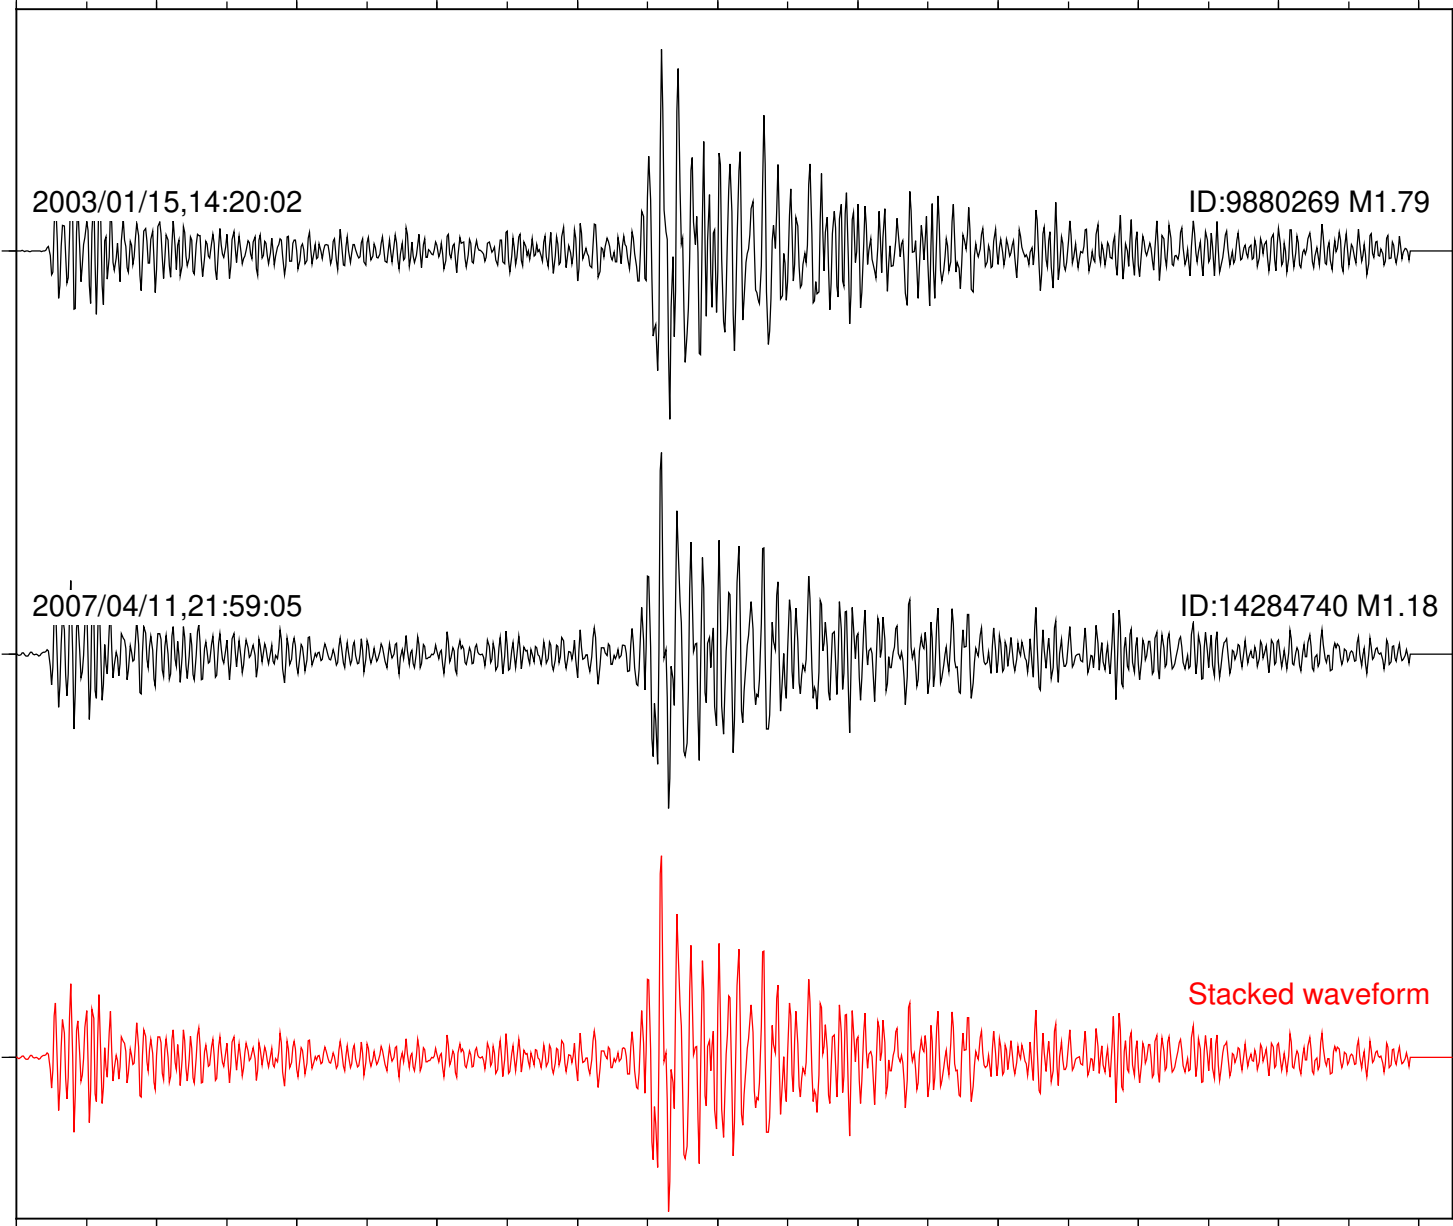

Station: BAC Com: EHZ

Focal depth: 16.92 km

2003/01/15,14:20:02

ID:9880269 M1.79

2007/04/11,21:59:05

ID:14284740 M1.18

Stacked waveform

0 1 2 3 4 5 6 7 8 9 10
Elapsed time (s)

Station: DGR Com: HHZ

Focal depth: 16.92 km

2003/01/15,14:20:01

ID:9880269 M1.79

2007/04/11,21:59:05

ID:14284740 M1.18

Stacked waveform

0 1 2 3 4 5 6 7 8 9 10
Elapsed time (s)

Station: FRD Com: HHZ

Focal depth: 16.92 km