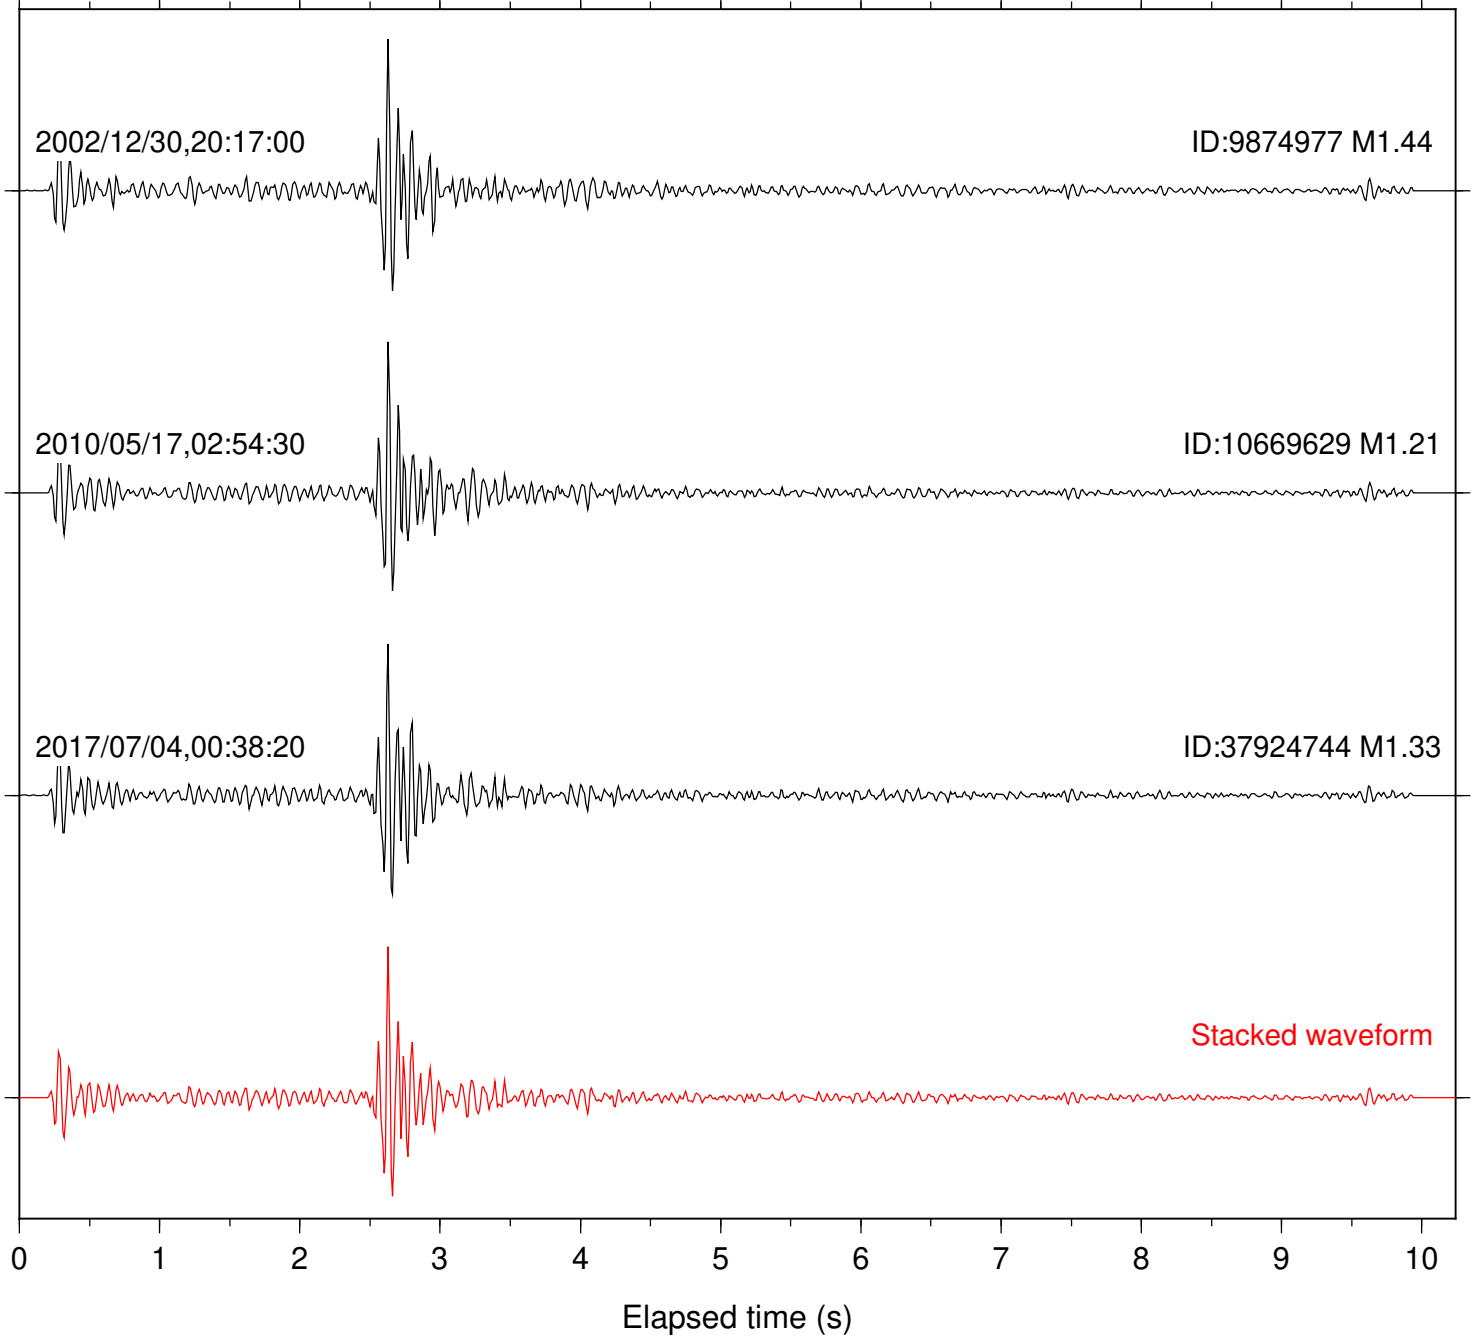

Station: B081 Com: EHZ

Focal depth: 17.70 km

Station: B082 Com: EHZ

Focal depth: 17.70 km

Station: B084 Com: EHZ

Focal depth: 17.70 km

Station: B086 Com: EHZ

Focal depth: 17.70 km

Station: B087 Com: EHZ

Focal depth: 17.70 km

Station: B088 Com: EHZ

Focal depth: 17.70 km

Station: B093 Com: EHZ

Focal depth: 17.70 km

Station: CRY Com: HHZ

Focal depth: 17.70 km

Station: DGR Com: HHZ

Focal depth: 17.70 km

Station: FRD Com: HHZ

Focal depth: 17.70 km

Station: HMT2 Com: HHZ

Focal depth: 17.72 km

Station: KNW Com: HHZ

Focal depth: 17.70 km

Station: PFO Com: HHZ

Focal depth: 17.70 km

Station: PMD Com: HHZ

Focal depth: 17.70 km