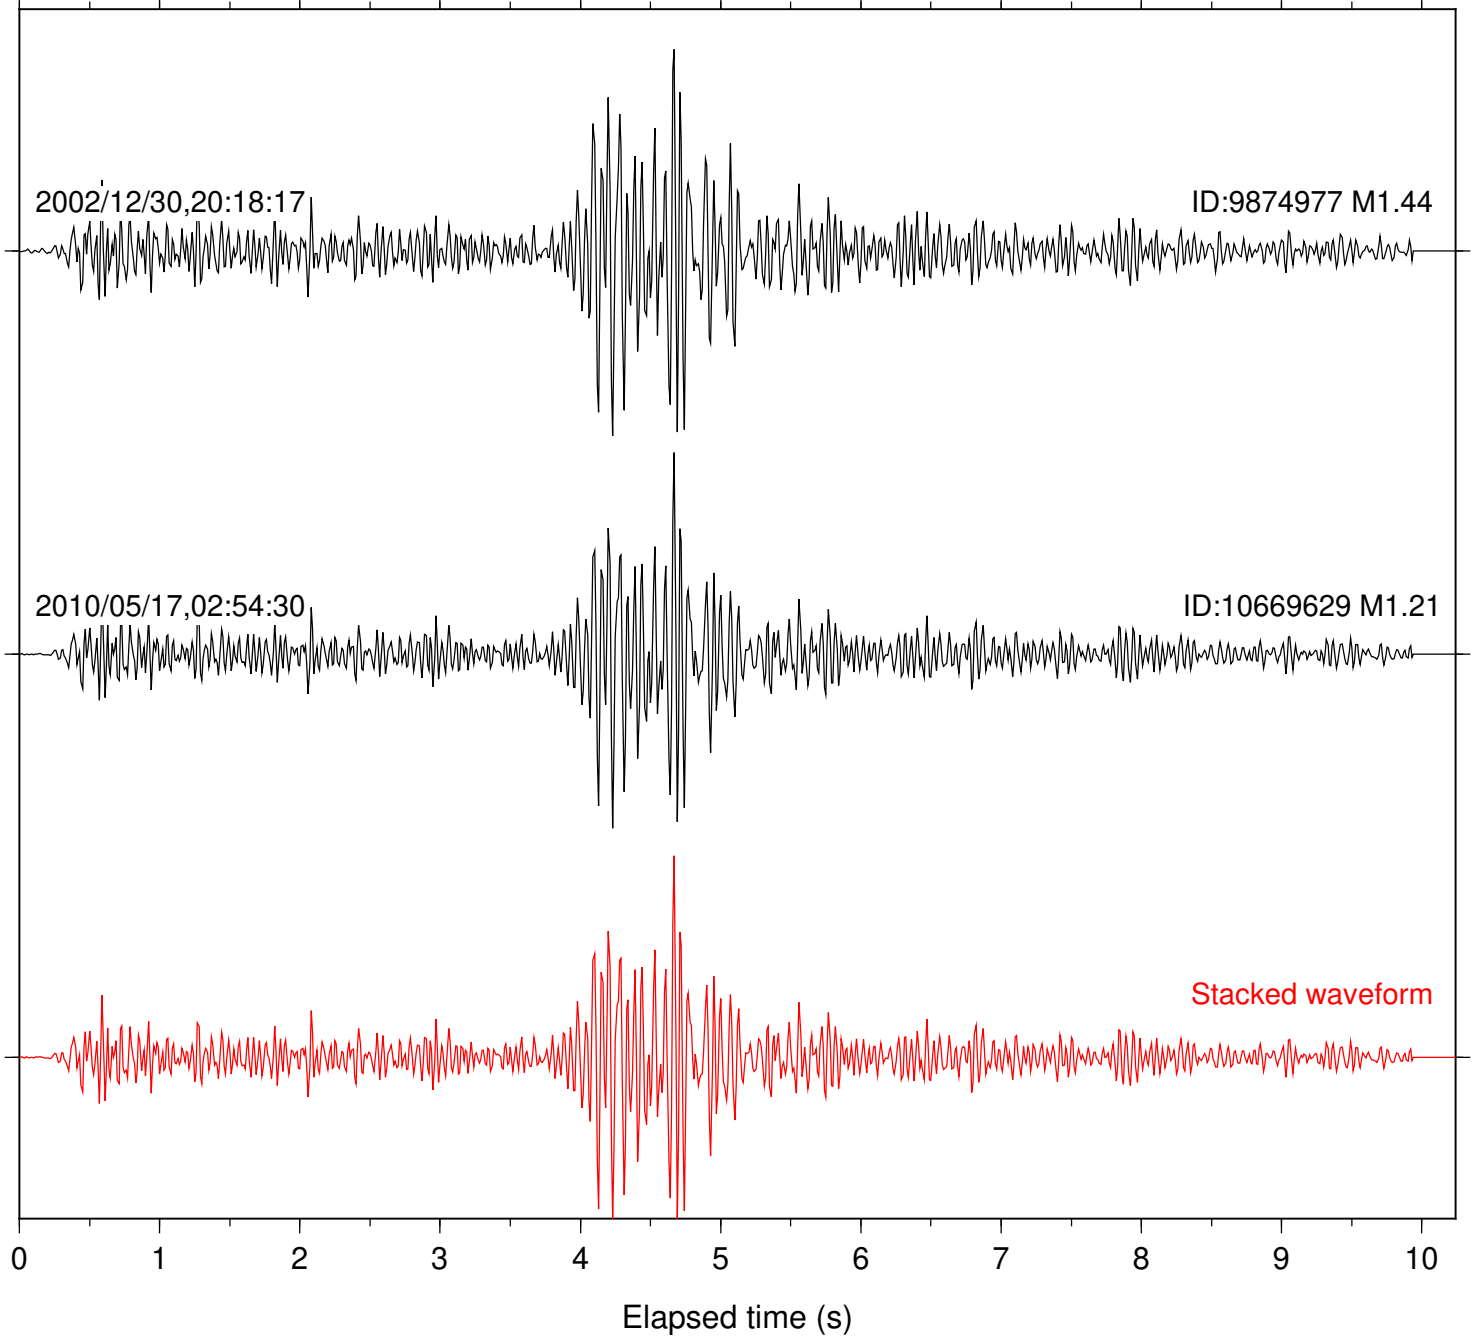

Station: B081 Com: EHZ

Focal depth: 17.70 km

Station: B082 Com: EHZ

Focal depth: 17.70 km

Station: B084 Com: EHZ

Focal depth: 17.70 km

Station: B086 Com: EHZ

Focal depth: 17.70 km

Station: B087 Com: EHZ

Focal depth: 17.70 km

Station: B088 Com: EHZ

Focal depth: 17.70 km

Station: B093 Com: EHZ

Focal depth: 17.70 km

Station: CRY Com: HHZ

Focal depth: 17.70 km

Station: DGR Com: HHZ

Focal depth: 17.70 km

Station: FRD Com: HHZ

Focal depth: 17.70 km

Station: HMT2 Com: HHZ

Focal depth: 17.72 km

Station: KNW Com: HHZ

Focal depth: 17.70 km

Station: PFO Com: HHZ

Focal depth: 17.70 km

Station: PMD Com: HHZ

Focal depth: 17.70 km