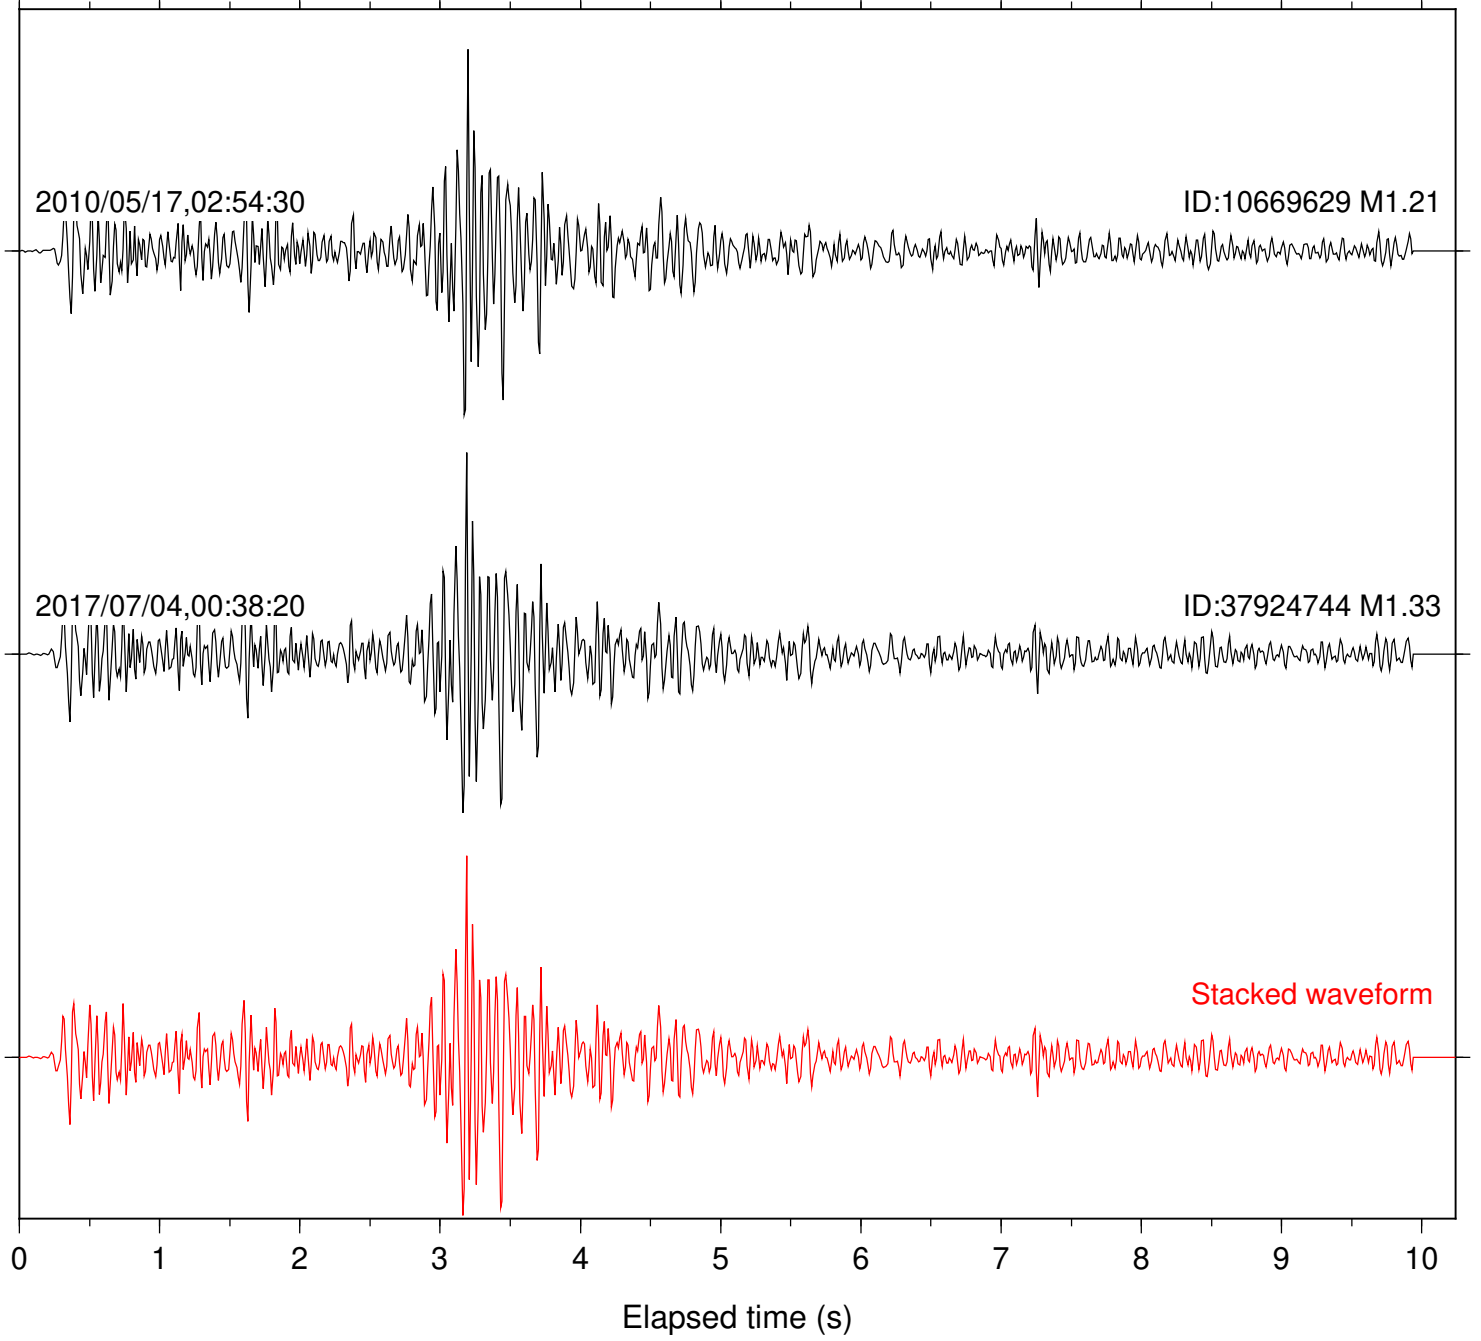

Station: B081 Com: EHZ

Focal depth: 17.70 km

Station: B082 Com: EHZ

Focal depth: 17.70 km

Station: B084 Com: EHZ

Focal depth: 17.70 km

Station: B086 Com: EHZ

Focal depth: 17.70 km

Station: B087 Com: EHZ

Focal depth: 17.70 km

Station: B088 Com: EHZ

Focal depth: 17.70 km

Station: B093 Com: EHZ

Focal depth: 17.70 km

Station: CRY Com: HHZ

Focal depth: 17.70 km

Station: DGR Com: HHZ

Focal depth: 17.70 km

Station: FRD Com: HHZ

Focal depth: 17.70 km

Station: HMT2 Com: HHZ

Focal depth: 17.72 km

Station: KNW Com: HHZ

Focal depth: 17.70 km

Station: PFO Com: HHZ

Focal depth: 17.70 km

Station: PMD Com: HHZ

Focal depth: 17.70 km