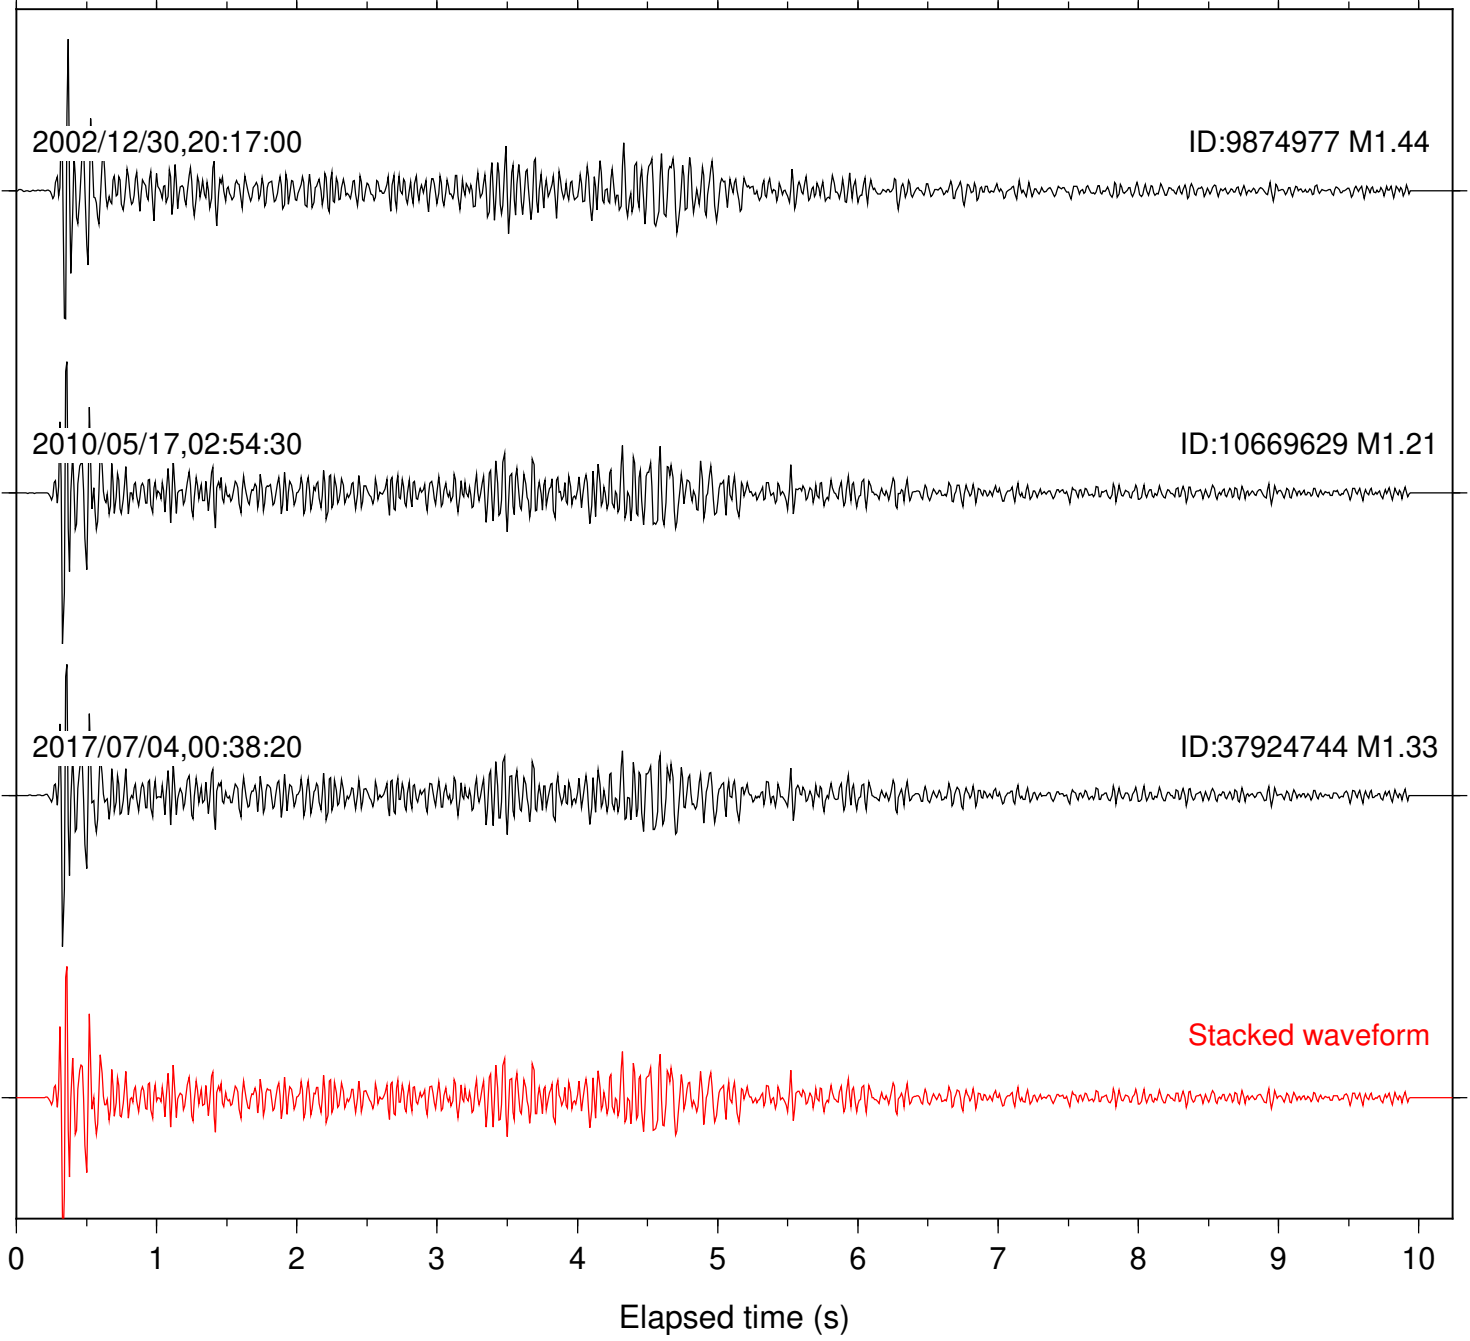

Station: B081 Com: EHZ

Focal depth: 17.70 km

Station: B082 Com: EHZ

Focal depth: 17.70 km

Station: B084 Com: EHZ

Focal depth: 17.70 km

Station: B086 Com: EHZ

Focal depth: 17.70 km

Station: B087 Com: EHZ

Focal depth: 17.70 km

Station: B088 Com: EHZ

Focal depth: 17.70 km

Station: B093 Com: EHZ

Focal depth: 17.70 km

Station: CRY Com: HHZ

Focal depth: 17.70 km

Station: DGR Com: HHZ

Focal depth: 17.70 km

Station: FRD Com: HHZ

Focal depth: 17.70 km

Station: HMT2 Com: HHZ

Focal depth: 17.72 km

Station: KNW Com: HHZ

Focal depth: 17.70 km

Station: PFO Com: HHZ

Focal depth: 17.70 km

Station: PMD Com: HHZ

Focal depth: 17.70 km