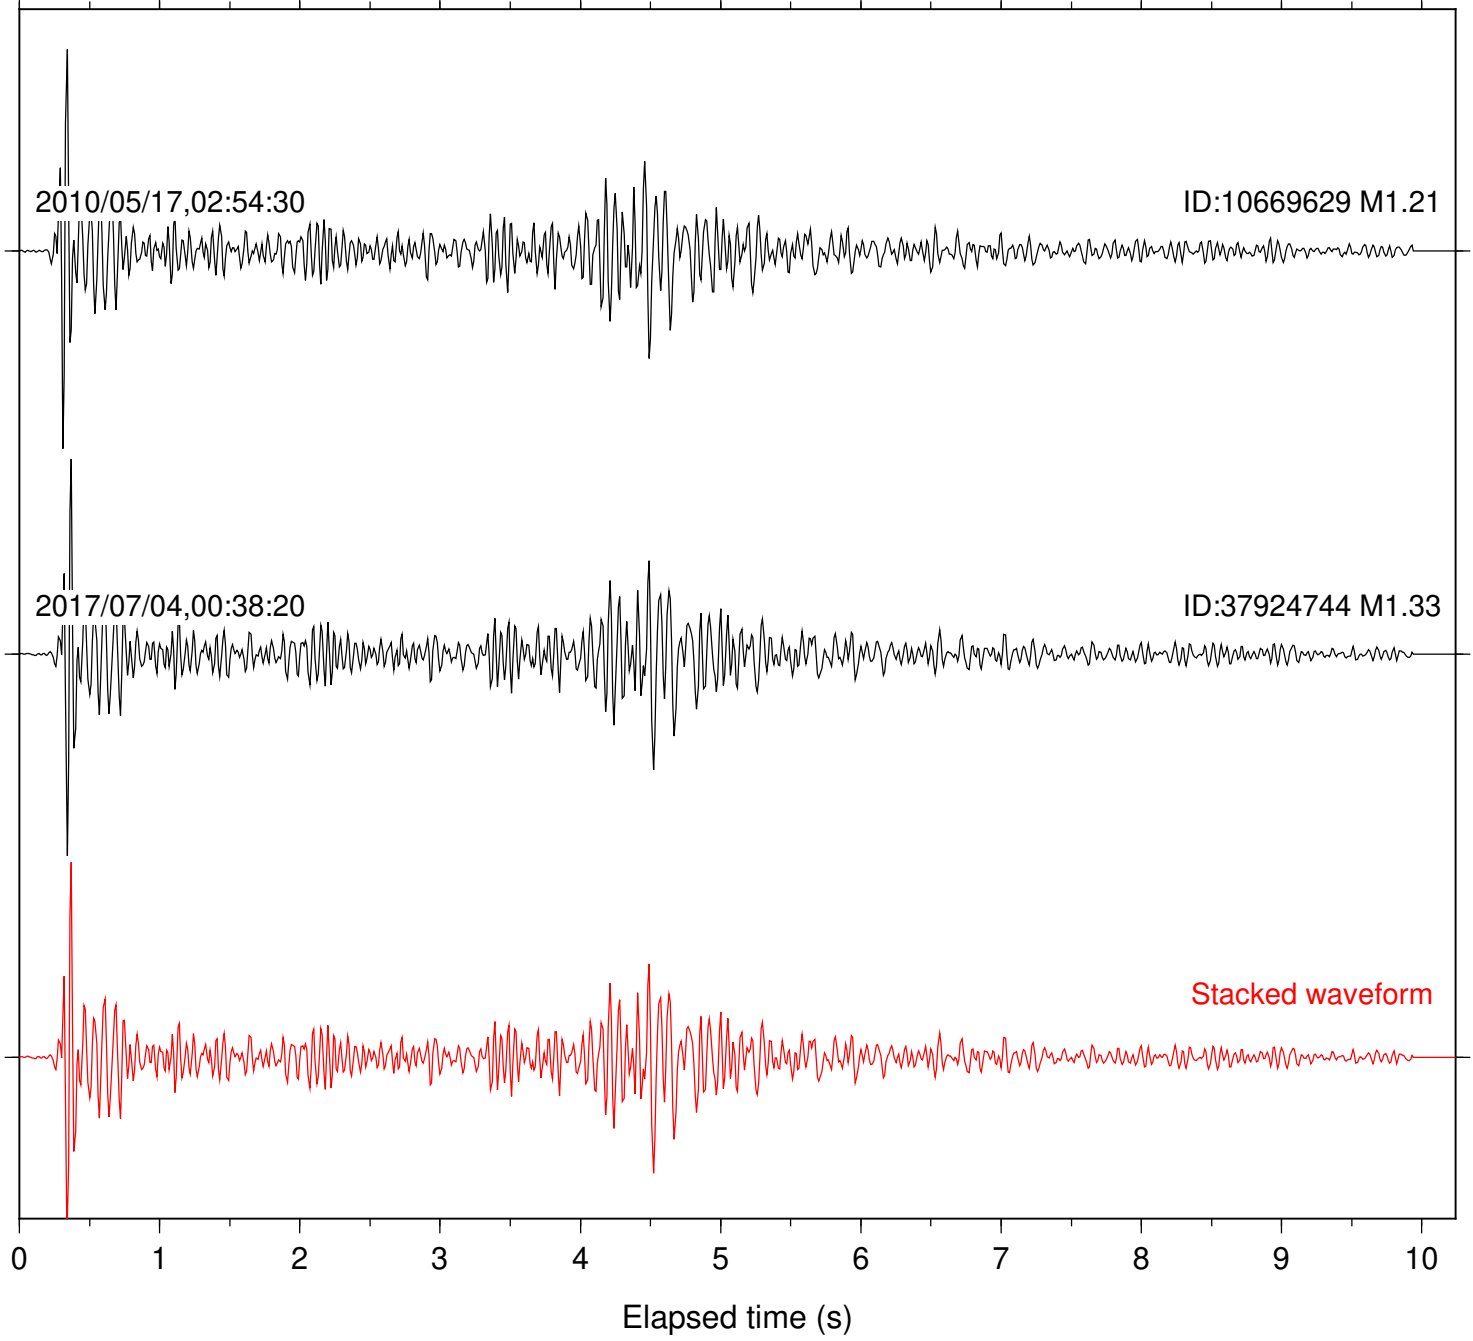

Station: B081 Com: EHZ

Focal depth: 17.70 km

Station: B082 Com: EHZ

Focal depth: 17.70 km

Station: B084 Com: EHZ

Focal depth: 17.70 km

Station: B086 Com: EHZ

Focal depth: 17.70 km

Station: B087 Com: EHZ

Focal depth: 17.70 km

Station: B088 Com: EHZ

Focal depth: 17.70 km

Station: B093 Com: EHZ

Focal depth: 17.70 km

Station: CRY Com: HHZ

Focal depth: 17.70 km

Station: DGR Com: HHZ

Focal depth: 17.70 km

Station: FRD Com: HHZ

Focal depth: 17.70 km

Station: HMT2 Com: HHZ

Focal depth: 17.72 km

Station: KNW Com: HHZ

Focal depth: 17.70 km

Station: PFO Com: HHZ

Focal depth: 17.70 km

Station: PMD Com: HHZ

Focal depth: 17.70 km