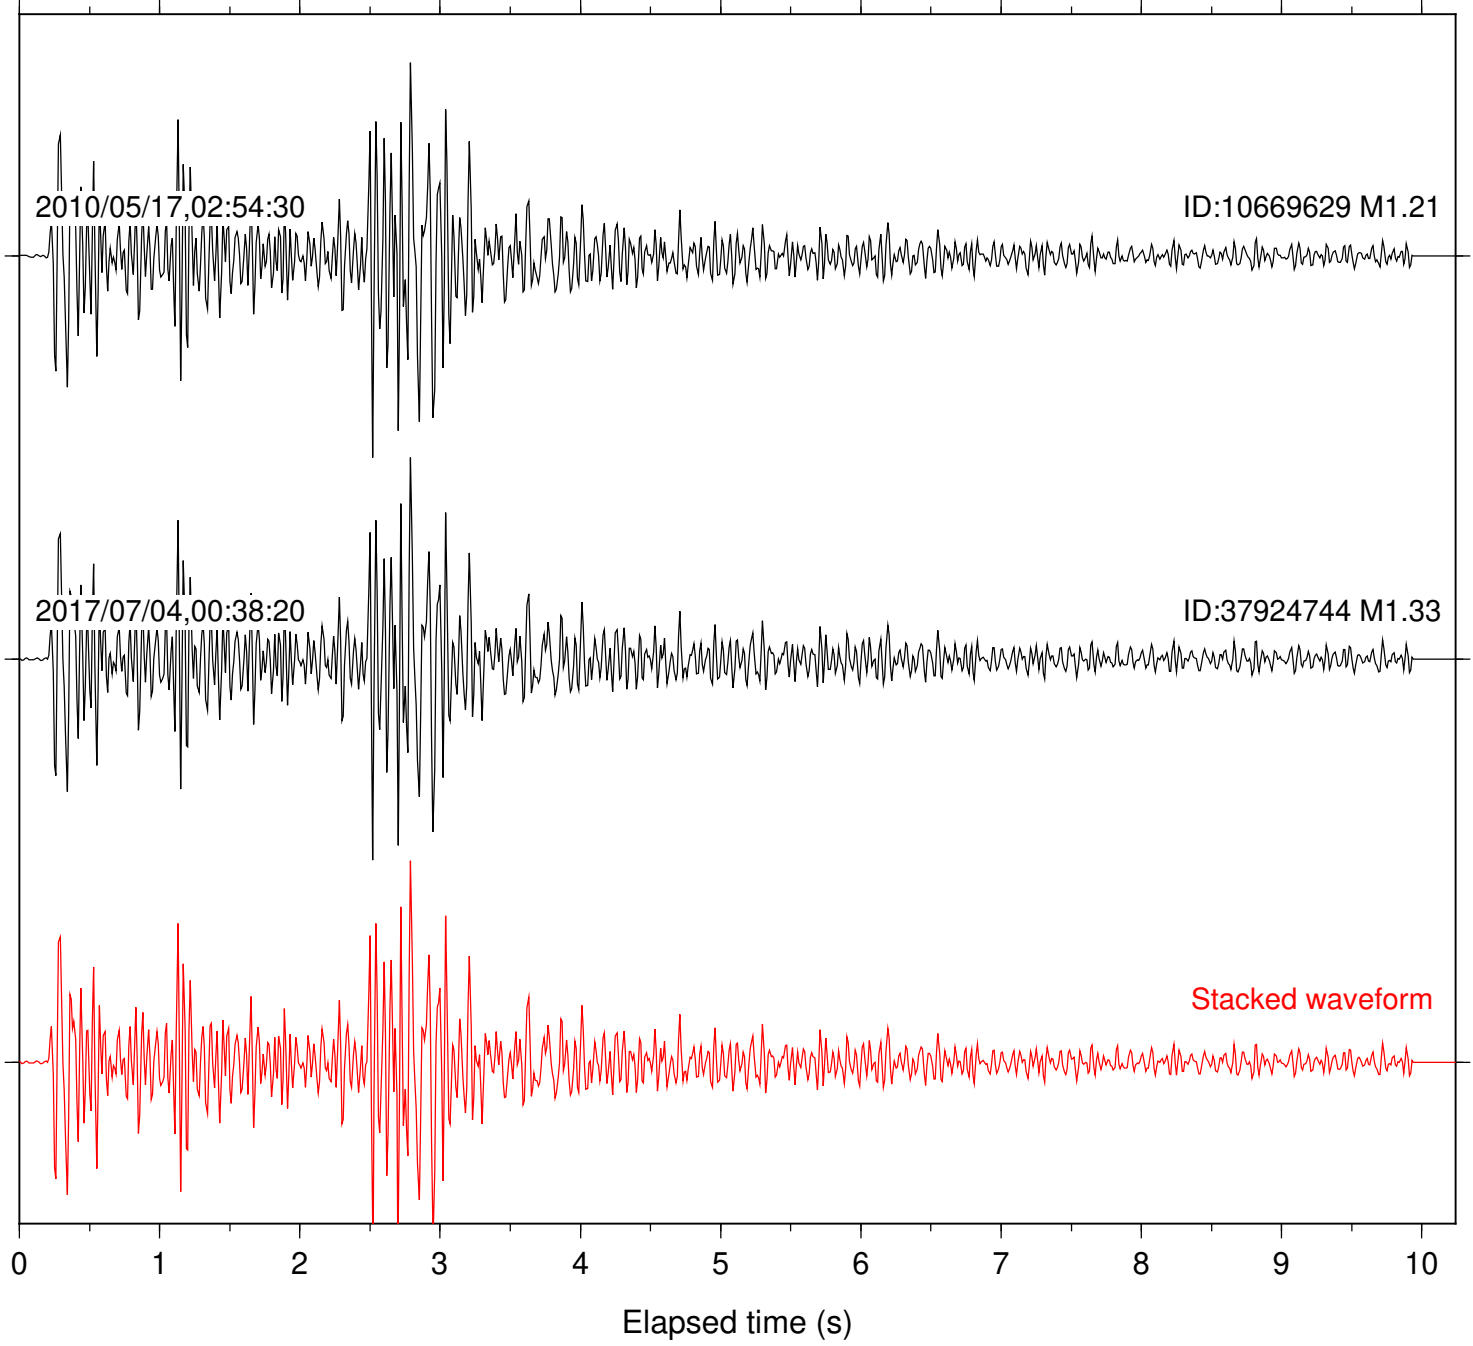

Station: B081 Com: EHZ

Focal depth: 17.70 km

Station: B082 Com: EHZ

Focal depth: 17.70 km

Station: B084 Com: EHZ

Focal depth: 17.70 km

Station: B086 Com: EHZ

Focal depth: 17.70 km

Station: B087 Com: EHZ

Focal depth: 17.70 km

Station: B088 Com: EHZ

Focal depth: 17.70 km

Station: B093 Com: EHZ

Focal depth: 17.70 km

Station: CRY Com: HHZ

Focal depth: 17.70 km

Station: DGR Com: HHZ

Focal depth: 17.70 km

Station: FRD Com: HHZ

Focal depth: 17.70 km

Station: HMT2 Com: HHZ

Focal depth: 17.72 km

Station: KNW Com: HHZ

Focal depth: 17.70 km

Station: PFO Com: HHZ

Focal depth: 17.70 km

Station: PMD Com: HHZ

Focal depth: 17.70 km