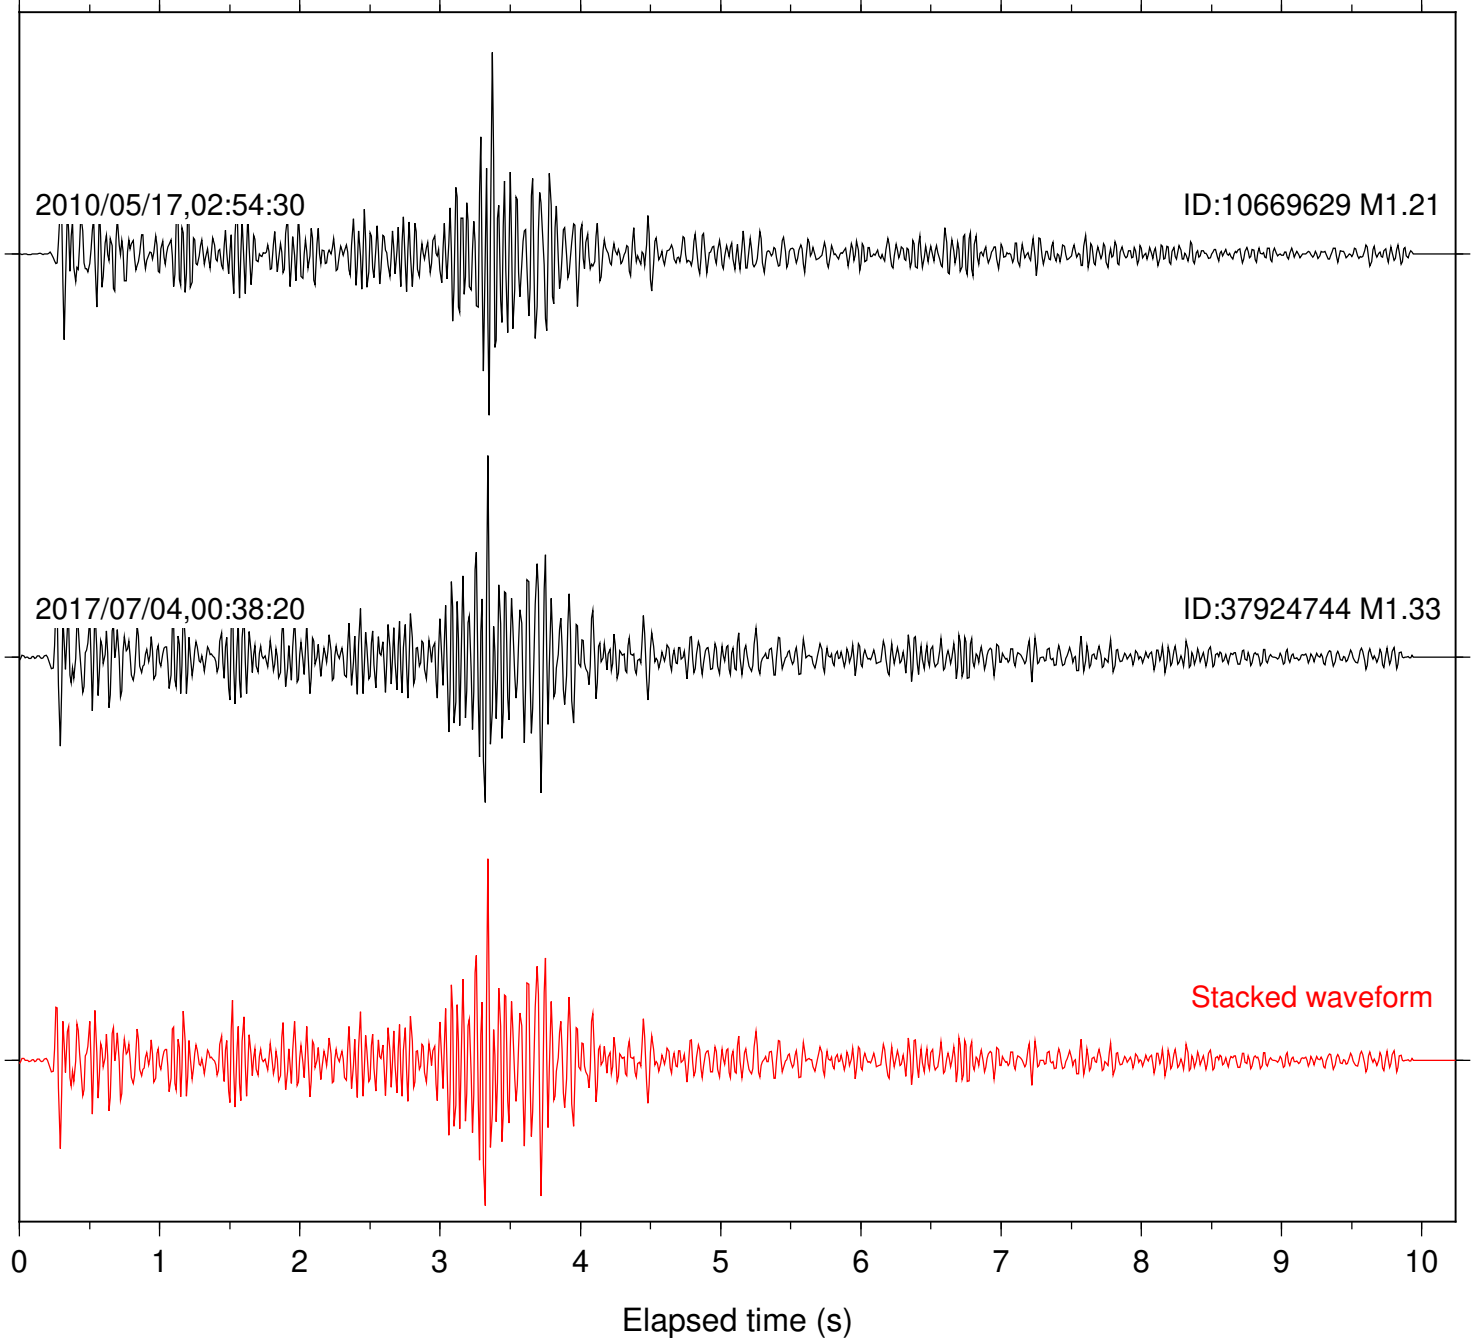

Station: B081 Com: EHZ

Focal depth: 17.70 km

Station: B082 Com: EHZ

Focal depth: 17.70 km

Station: B084 Com: EHZ

Focal depth: 17.70 km

Station: B086 Com: EHZ

Focal depth: 17.70 km

Station: B087 Com: EHZ

Focal depth: 17.70 km

Station: B088 Com: EHZ

Focal depth: 17.70 km

Station: B093 Com: EHZ

Focal depth: 17.70 km

Station: CRY Com: HHZ

Focal depth: 17.70 km

Station: DGR Com: HHZ

Focal depth: 17.70 km

Station: FRD Com: HHZ

Focal depth: 17.70 km

Station: HMT2 Com: HHZ

Focal depth: 17.72 km

Station: KNW Com: HHZ

Focal depth: 17.70 km

Station: PFO Com: HHZ

Focal depth: 17.70 km

Station: PMD Com: HHZ

Focal depth: 17.70 km