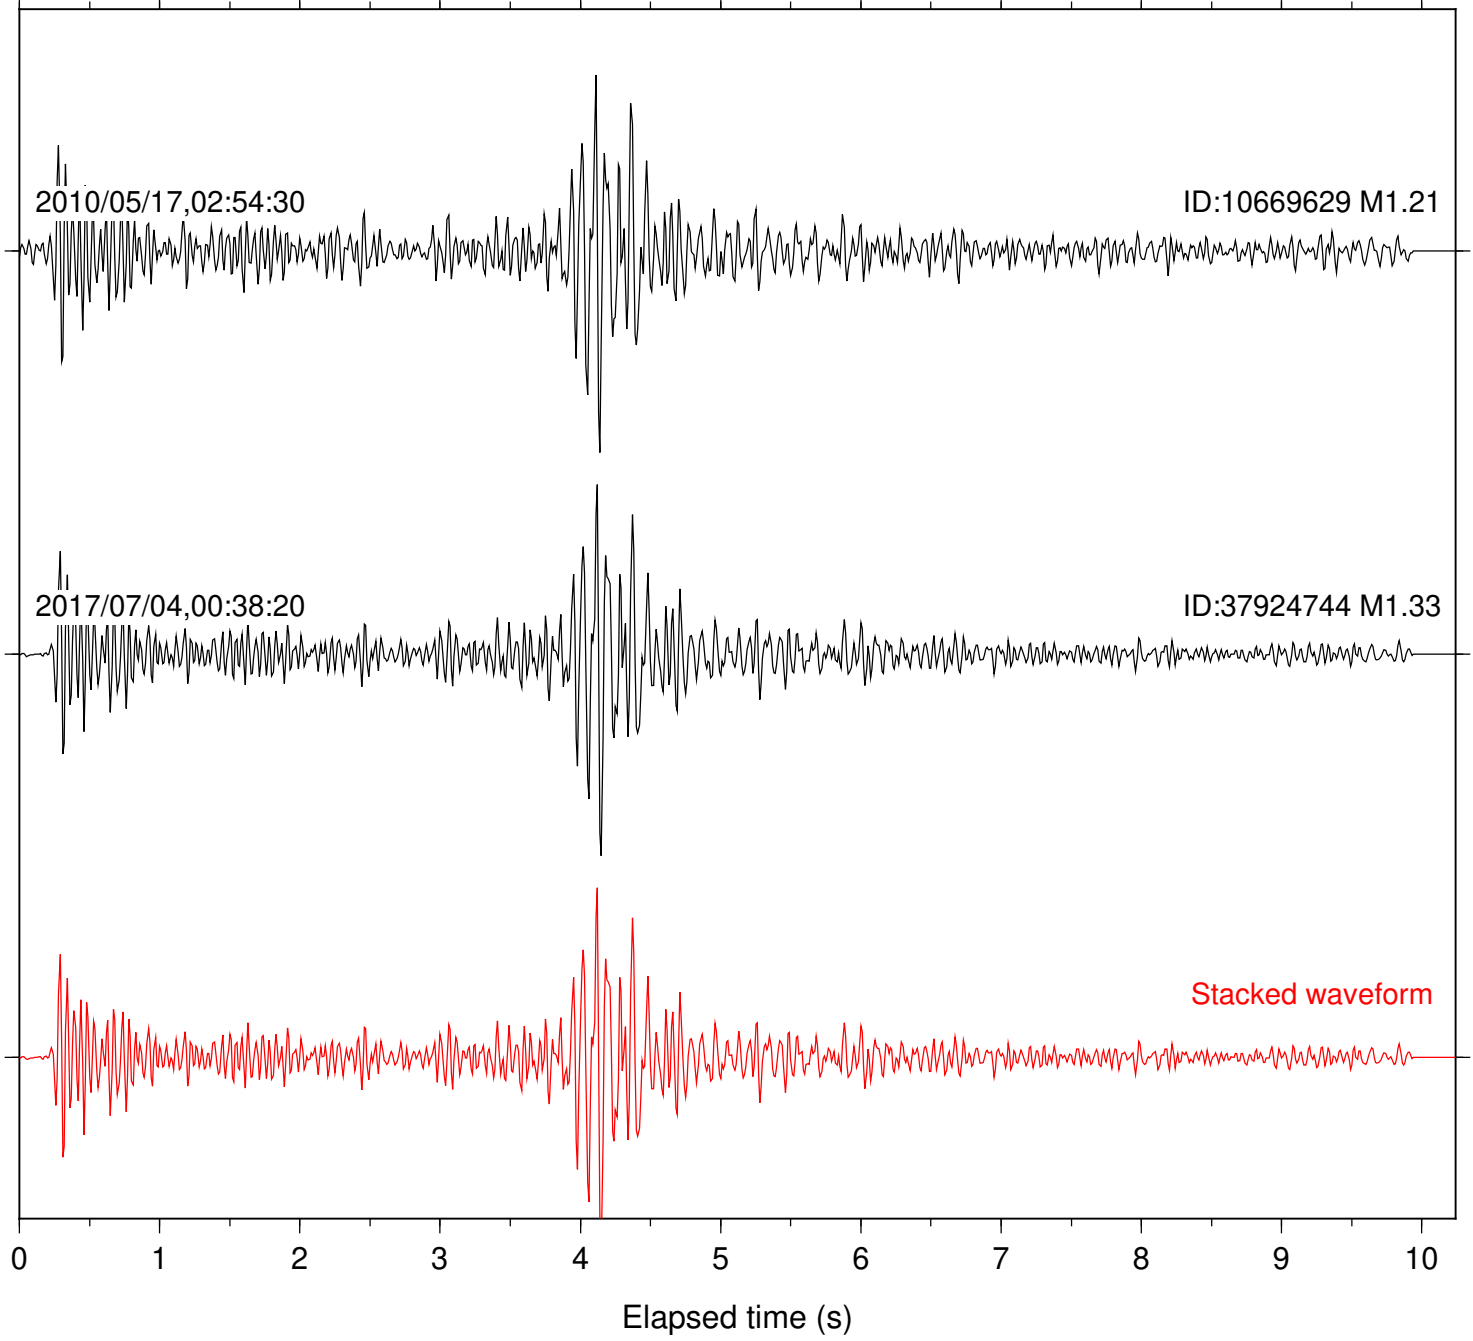

Station: B081 Com: EHZ

Focal depth: 17.70 km

Station: B082 Com: EHZ

Focal depth: 17.70 km

Station: B084 Com: EHZ

Focal depth: 17.70 km

Station: B086 Com: EHZ

Focal depth: 17.70 km

Station: B087 Com: EHZ

Focal depth: 17.70 km

Station: B088 Com: EHZ

Focal depth: 17.70 km

Station: B093 Com: EHZ

Focal depth: 17.70 km

Station: CRY Com: HHZ

Focal depth: 17.70 km

Station: DGR Com: HHZ

Focal depth: 17.70 km

Station: FRD Com: HHZ

Focal depth: 17.70 km

Station: HMT2 Com: HHZ

Focal depth: 17.72 km

Station: KNW Com: HHZ

Focal depth: 17.70 km

Station: PFO Com: HHZ

Focal depth: 17.70 km

Station: PMD Com: HHZ

Focal depth: 17.70 km