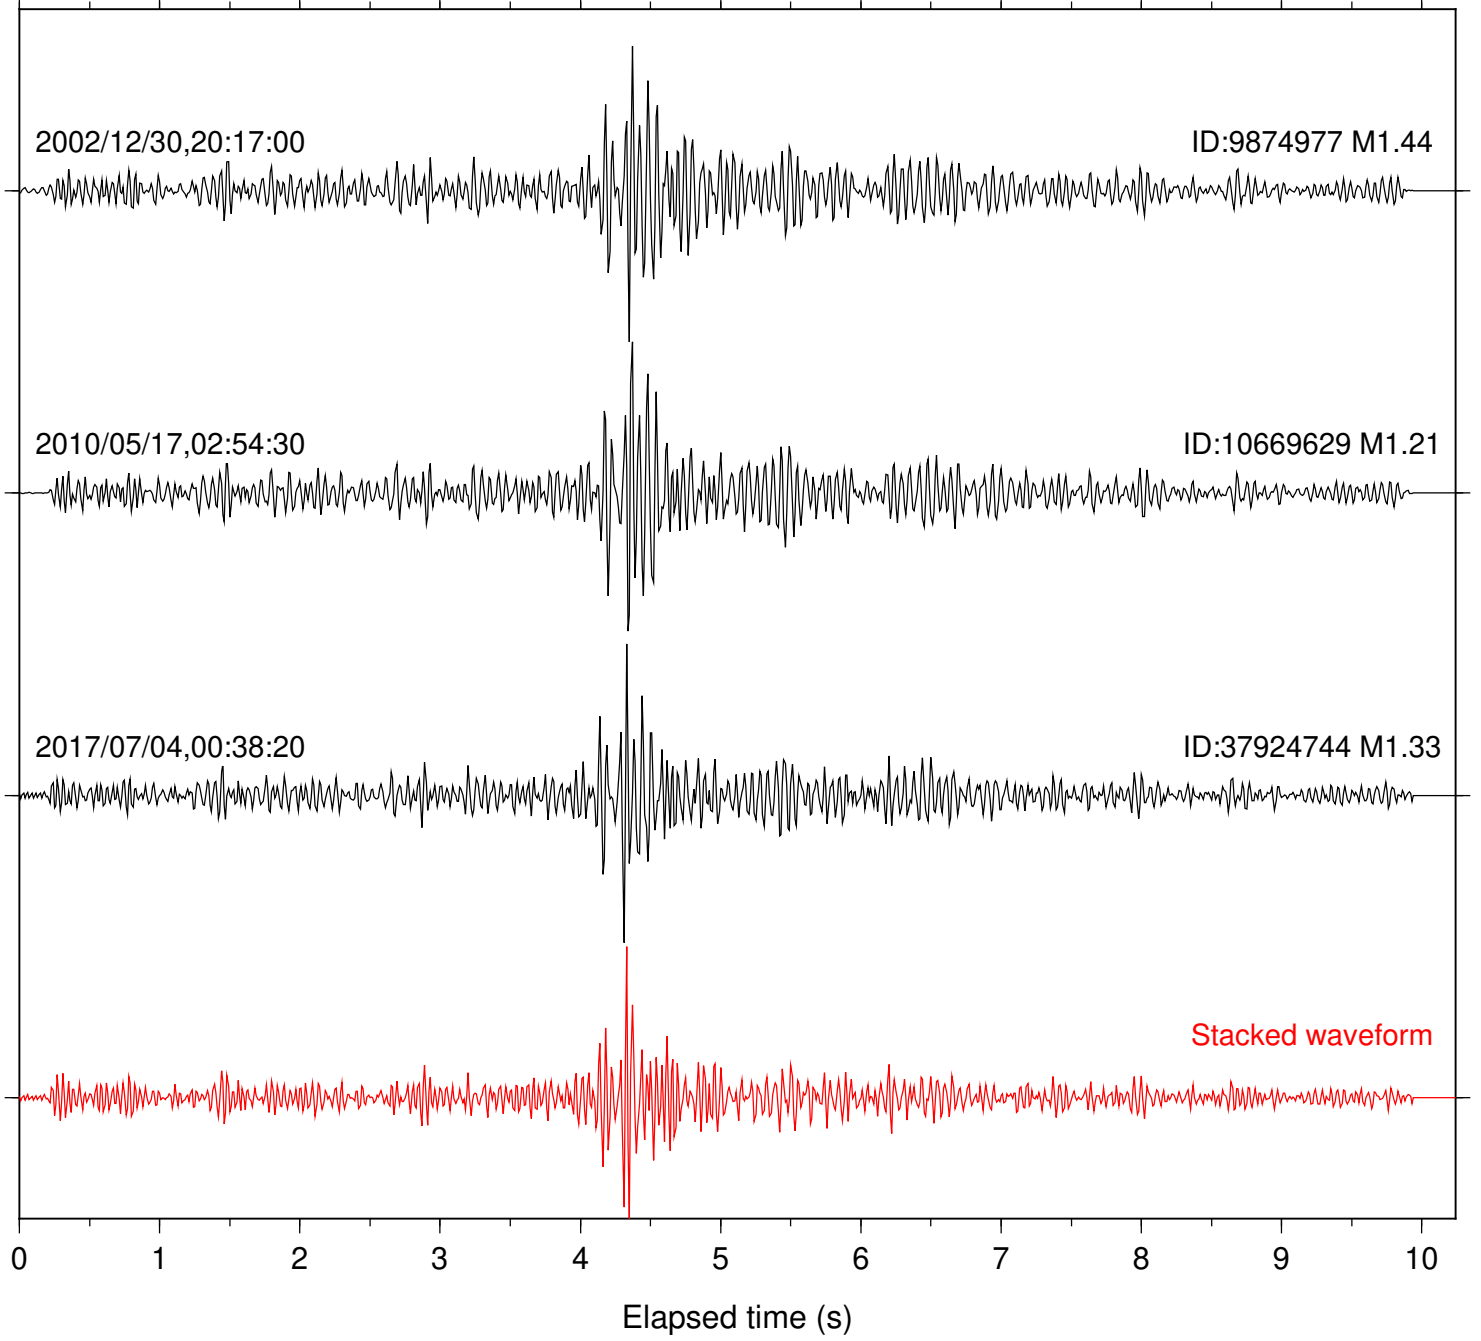

Station: B081 Com: EHZ

Focal depth: 17.70 km

Station: B082 Com: EHZ

Focal depth: 17.70 km

Station: B084 Com: EHZ

Focal depth: 17.70 km

Station: B086 Com: EHZ

Focal depth: 17.70 km

Station: B087 Com: EHZ

Focal depth: 17.70 km

Station: B088 Com: EHZ

Focal depth: 17.70 km

Station: B093 Com: EHZ

Focal depth: 17.70 km

Station: CRY Com: HHZ

Focal depth: 17.70 km

Station: DGR Com: HHZ

Focal depth: 17.70 km

Station: FRD Com: HHZ

Focal depth: 17.70 km

Station: HMT2 Com: HHZ

Focal depth: 17.72 km

Station: KNW Com: HHZ

Focal depth: 17.70 km

Station: PFO Com: HHZ

Focal depth: 17.70 km

Station: PMD Com: HHZ

Focal depth: 17.70 km