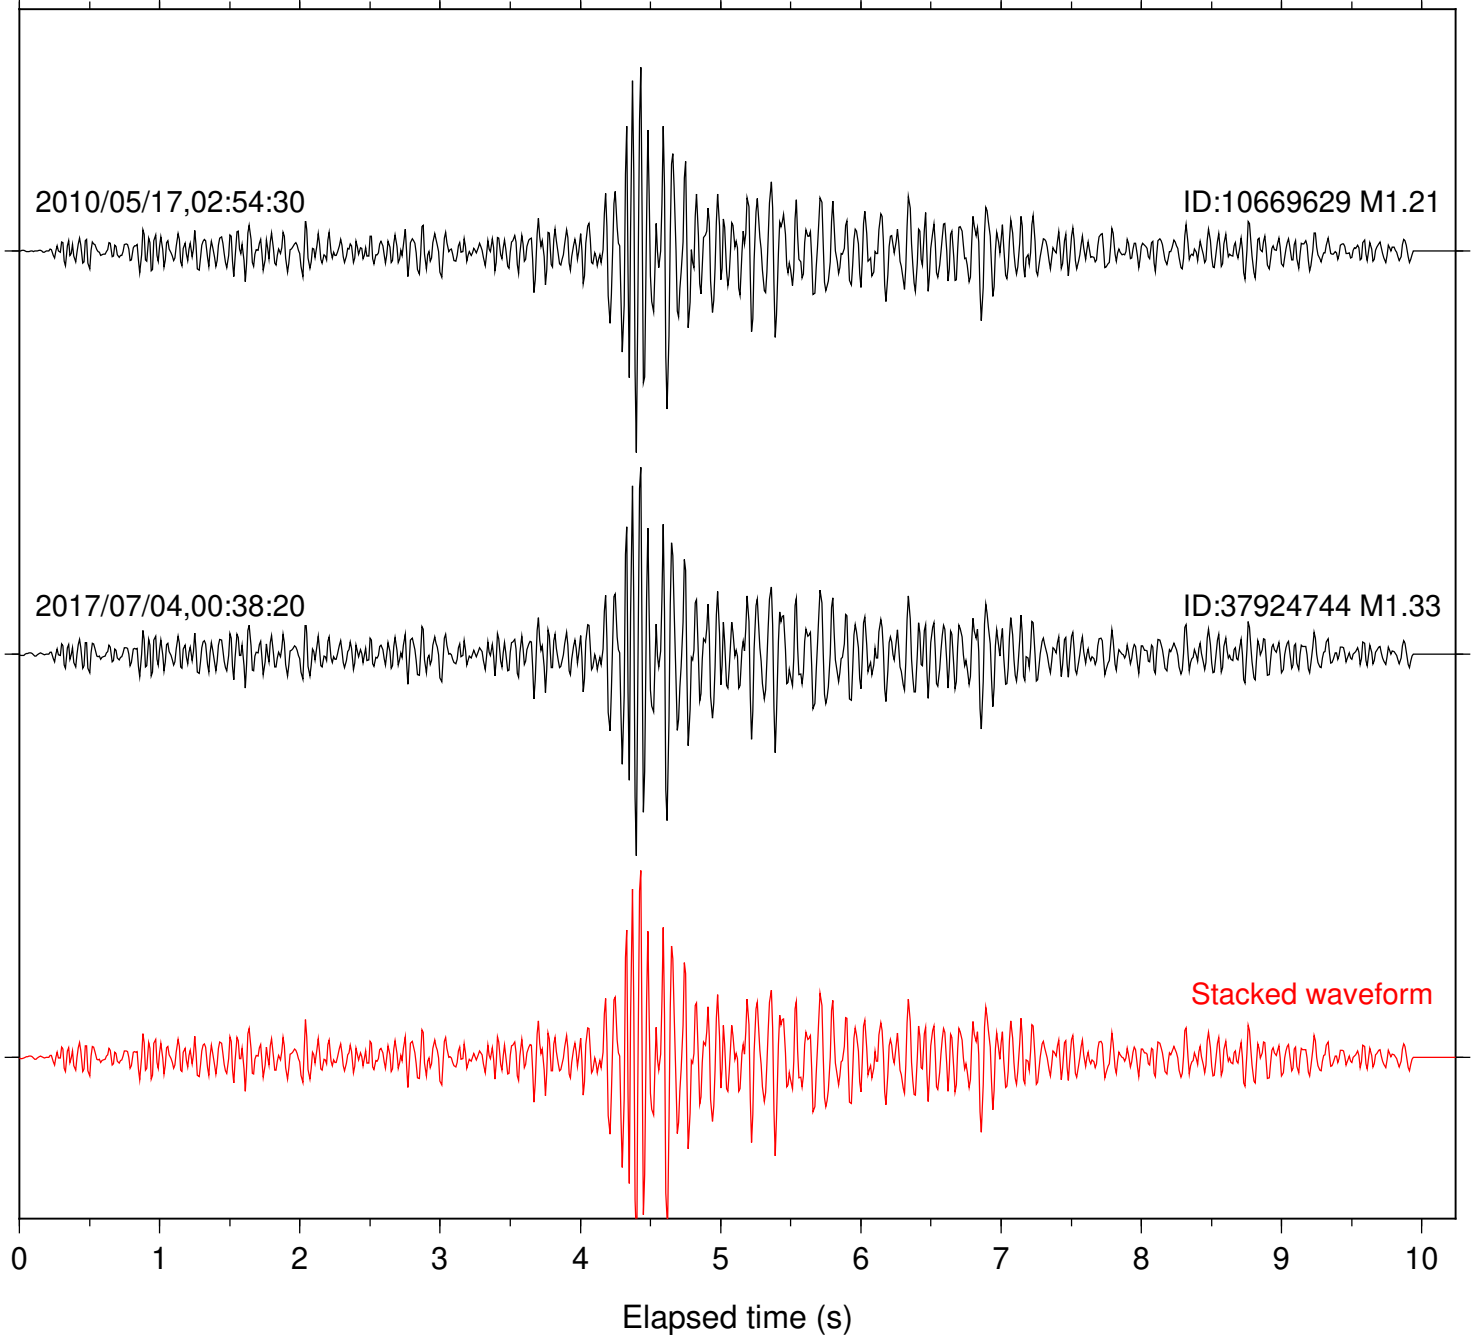

Station: B081 Com: EHZ

Focal depth: 17.70 km

Station: B082 Com: EHZ

Focal depth: 17.70 km

Station: B084 Com: EHZ

Focal depth: 17.70 km

Station: B086 Com: EHZ

Focal depth: 17.70 km

Station: B087 Com: EHZ

Focal depth: 17.70 km

Station: B088 Com: EHZ

Focal depth: 17.70 km

Station: B093 Com: EHZ

Focal depth: 17.70 km

Station: CRY Com: HHZ

Focal depth: 17.70 km

Station: DGR Com: HHZ

Focal depth: 17.70 km

Station: FRD Com: HHZ

Focal depth: 17.70 km

Station: HMT2 Com: HHZ

Focal depth: 17.72 km

Station: KNW Com: HHZ

Focal depth: 17.70 km

Station: PFO Com: HHZ

Focal depth: 17.70 km

Station: PMD Com: HHZ

Focal depth: 17.70 km