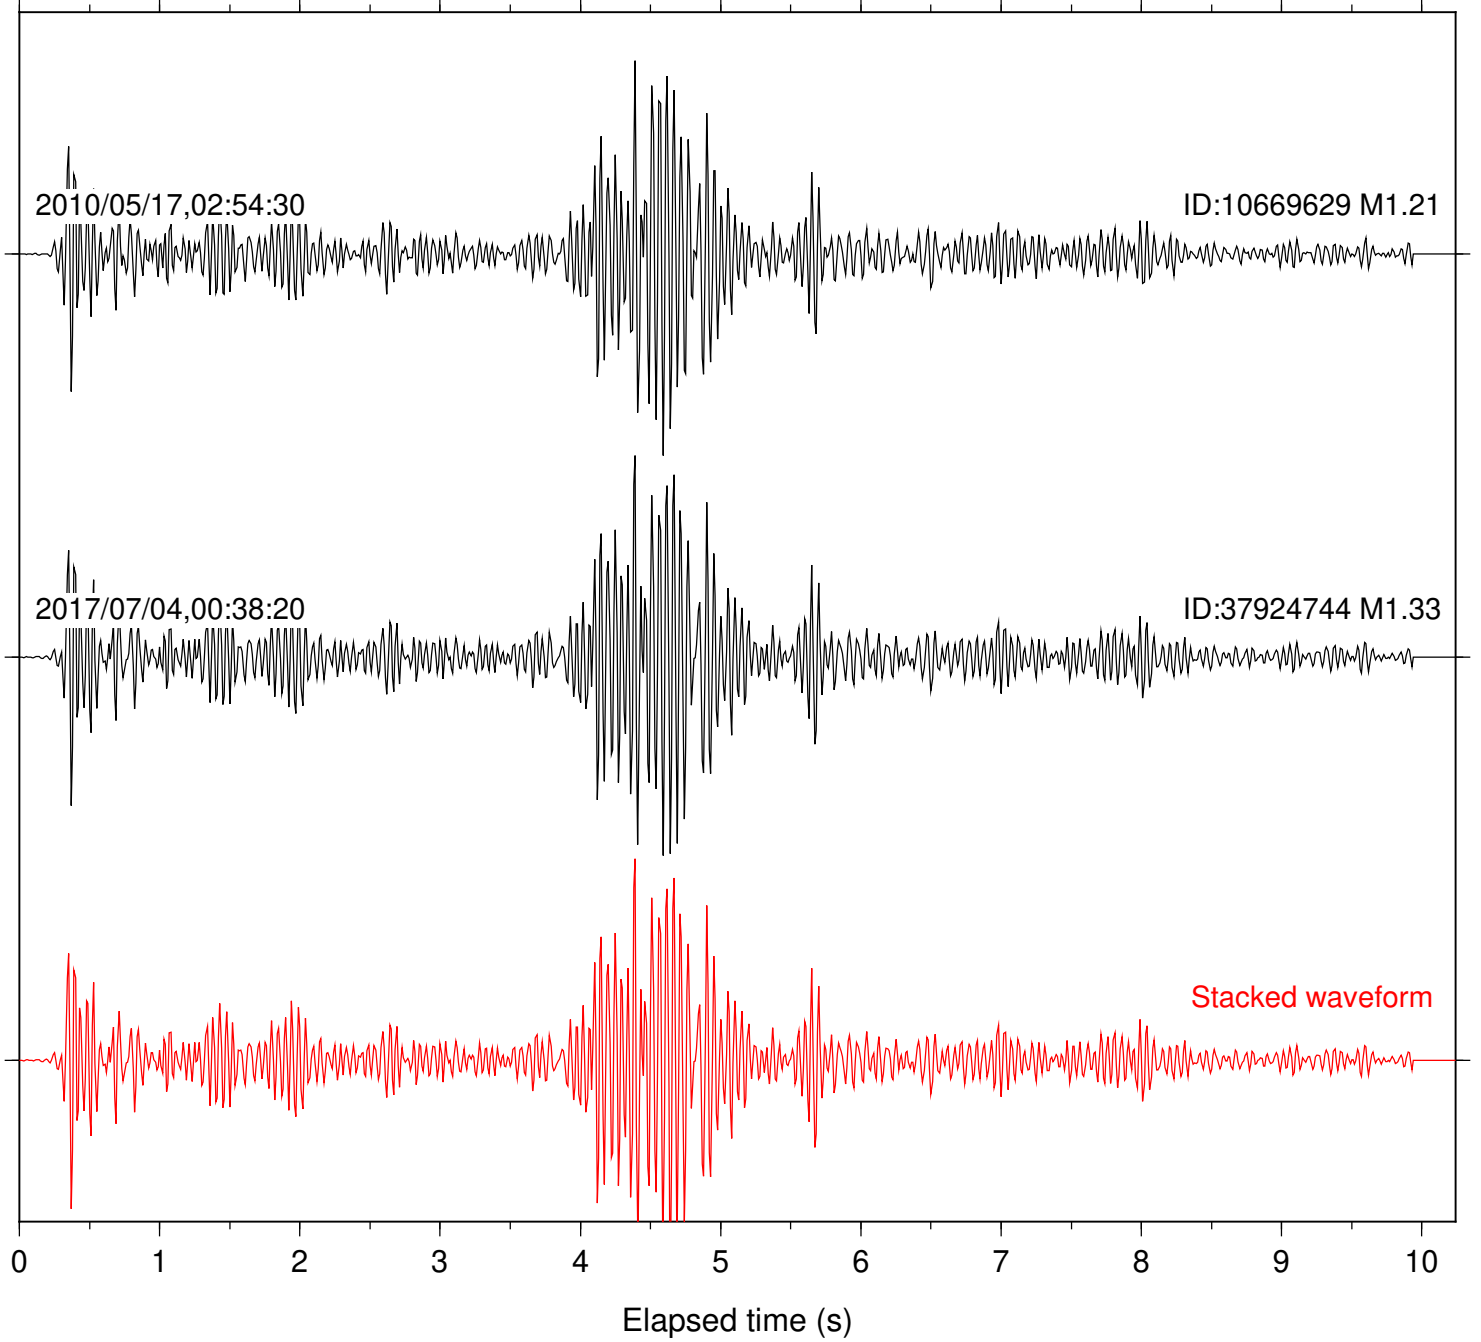

Station: B081 Com: EHZ

Focal depth: 17.70 km

Station: B082 Com: EHZ

Focal depth: 17.70 km

Station: B084 Com: EHZ

Focal depth: 17.70 km

Station: B086 Com: EHZ

Focal depth: 17.70 km

Station: B087 Com: EHZ

Focal depth: 17.70 km

Station: B088 Com: EHZ

Focal depth: 17.70 km

Station: B093 Com: EHZ

Focal depth: 17.70 km

Station: CRY Com: HHZ

Focal depth: 17.70 km

Station: DGR Com: HHZ

Focal depth: 17.70 km

Station: FRD Com: HHZ

Focal depth: 17.70 km

Station: HMT2 Com: HHZ

Focal depth: 17.72 km

Station: KNW Com: HHZ

Focal depth: 17.70 km

Station: PFO Com: HHZ

Focal depth: 17.70 km

Station: PMD Com: HHZ

Focal depth: 17.70 km