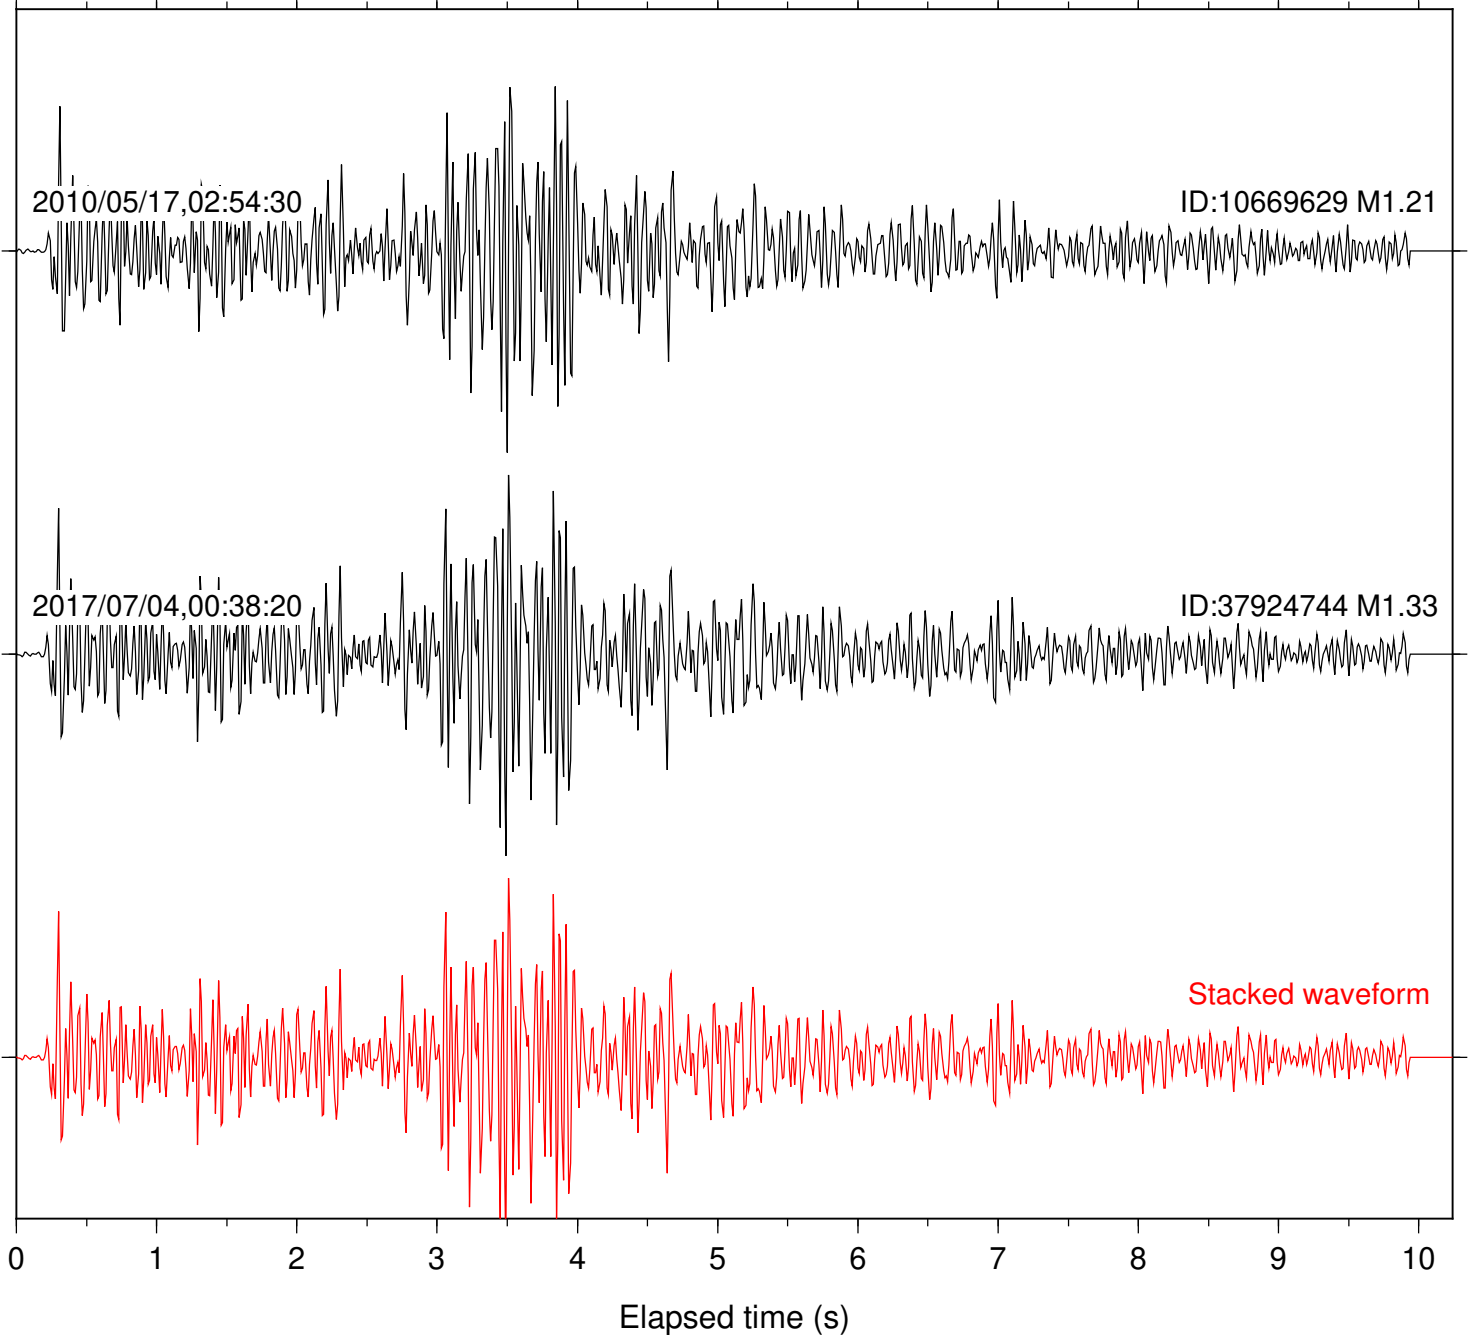

Station: B081 Com: EHZ

Focal depth: 17.70 km

Station: B082 Com: EHZ

Focal depth: 17.70 km

Station: B084 Com: EHZ

Focal depth: 17.70 km

Station: B086 Com: EHZ

Focal depth: 17.70 km

Station: B087 Com: EHZ

Focal depth: 17.70 km

Station: B088 Com: EHZ

Focal depth: 17.70 km

Station: B093 Com: EHZ

Focal depth: 17.70 km

Station: CRY Com: HHZ

Focal depth: 17.70 km

Station: DGR Com: HHZ

Focal depth: 17.70 km

Station: FRD Com: HHZ

Focal depth: 17.70 km

Station: HMT2 Com: HHZ

Focal depth: 17.72 km

Station: KNW Com: HHZ

Focal depth: 17.70 km

Station: PFO Com: HHZ

Focal depth: 17.70 km

Station: PMD Com: HHZ

Focal depth: 17.70 km