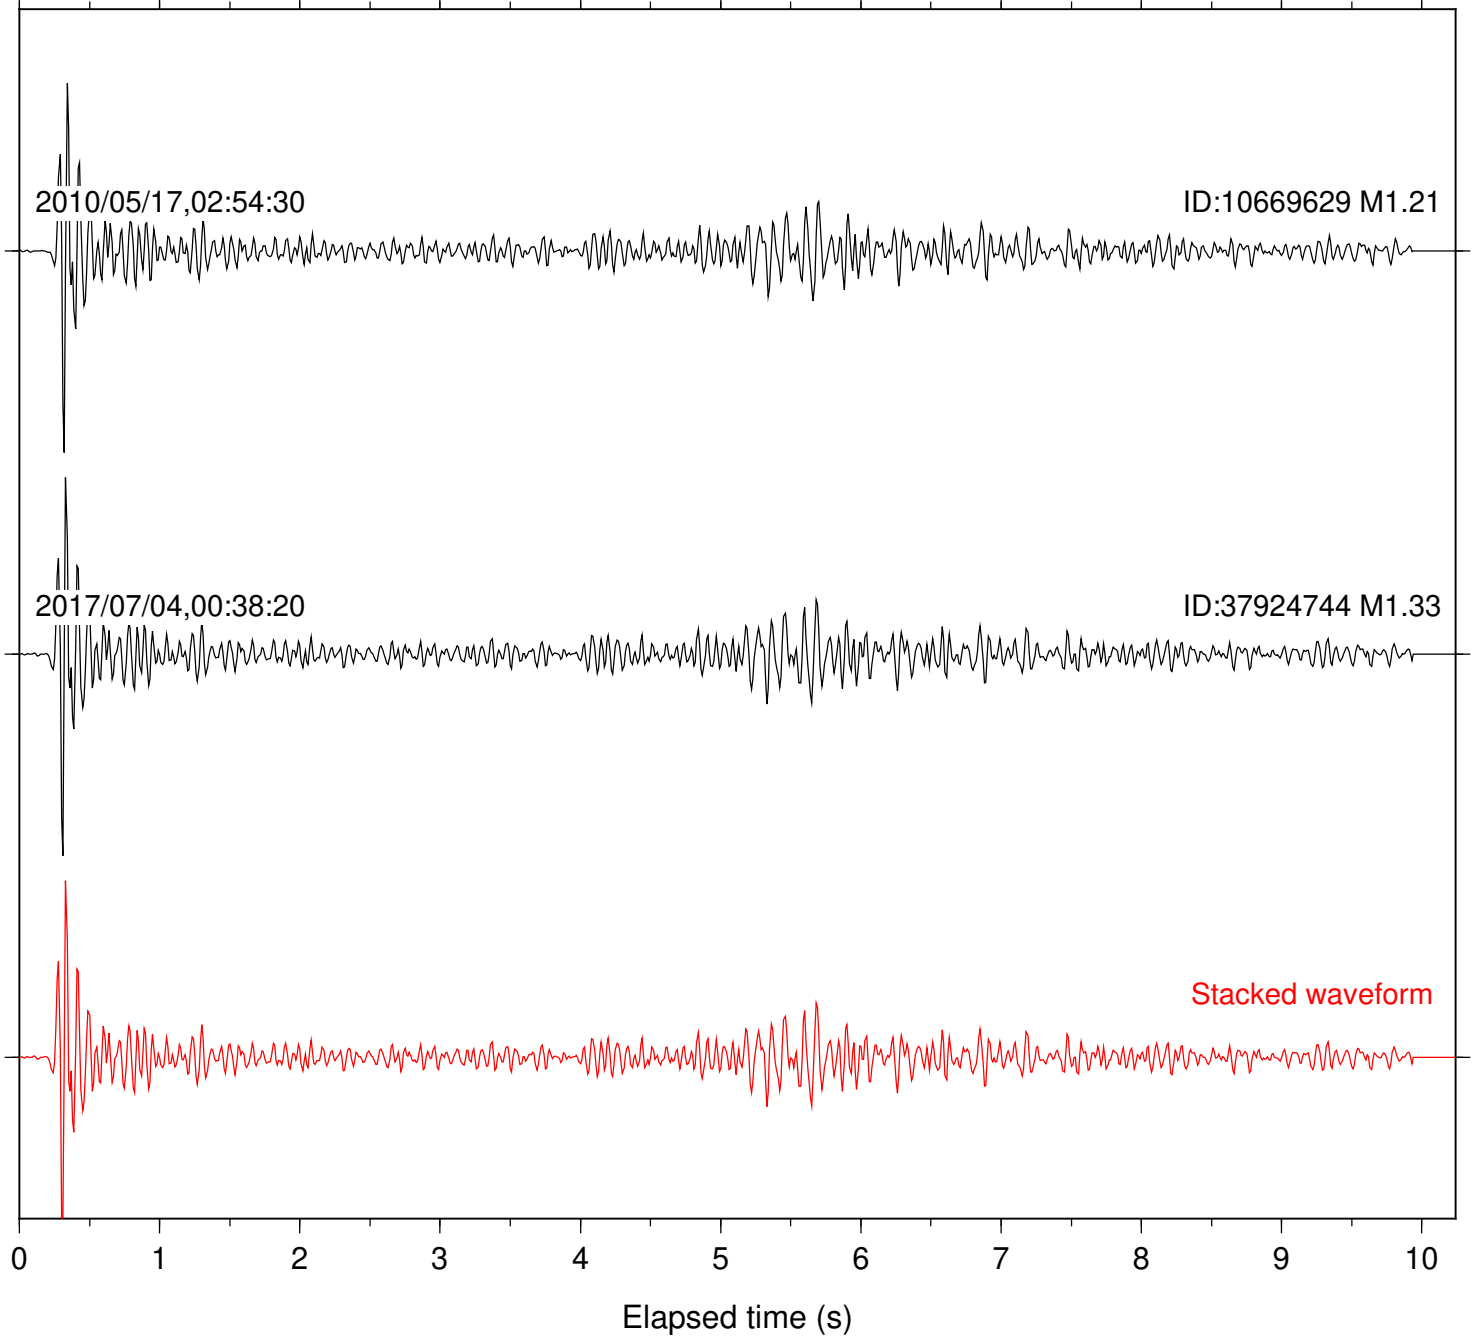

Station: B081 Com: EHZ

Focal depth: 17.70 km

Station: B082 Com: EHZ

Focal depth: 17.70 km

Station: B084 Com: EHZ

Focal depth: 17.70 km

Station: B086 Com: EHZ

Focal depth: 17.70 km

Station: B087 Com: EHZ

Focal depth: 17.70 km

Station: B088 Com: EHZ

Focal depth: 17.70 km

Station: B093 Com: EHZ

Focal depth: 17.70 km

Station: CRY Com: HHZ

Focal depth: 17.70 km

Station: DGR Com: HHZ

Focal depth: 17.70 km

Station: FRD Com: HHZ

Focal depth: 17.70 km

Station: HMT2 Com: HHZ

Focal depth: 17.72 km

Station: KNW Com: HHZ

Focal depth: 17.70 km

Station: PFO Com: HHZ

Focal depth: 17.70 km

Station: PMD Com: HHZ

Focal depth: 17.70 km