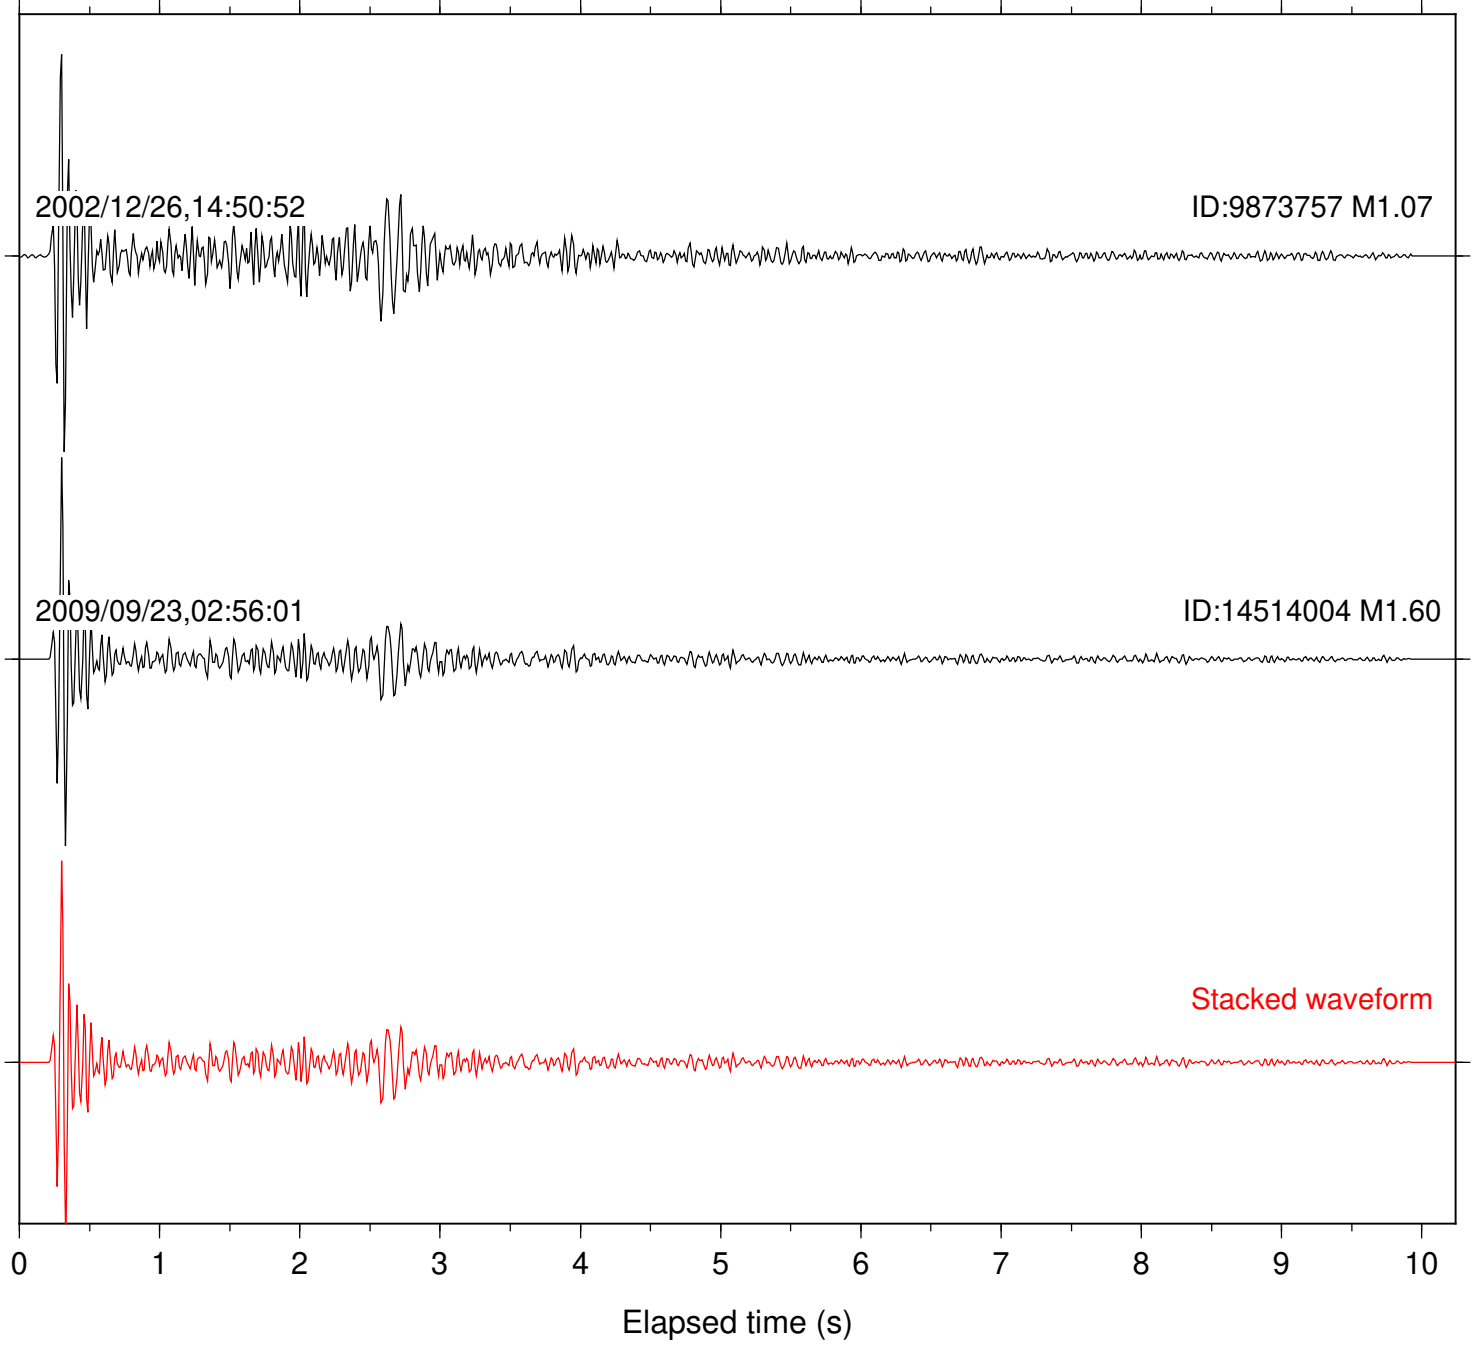

Station: FRD Com: HHZ

Focal depth: 6.13 km

Station: PFO Com: HHZ

Focal depth: 6.13 km