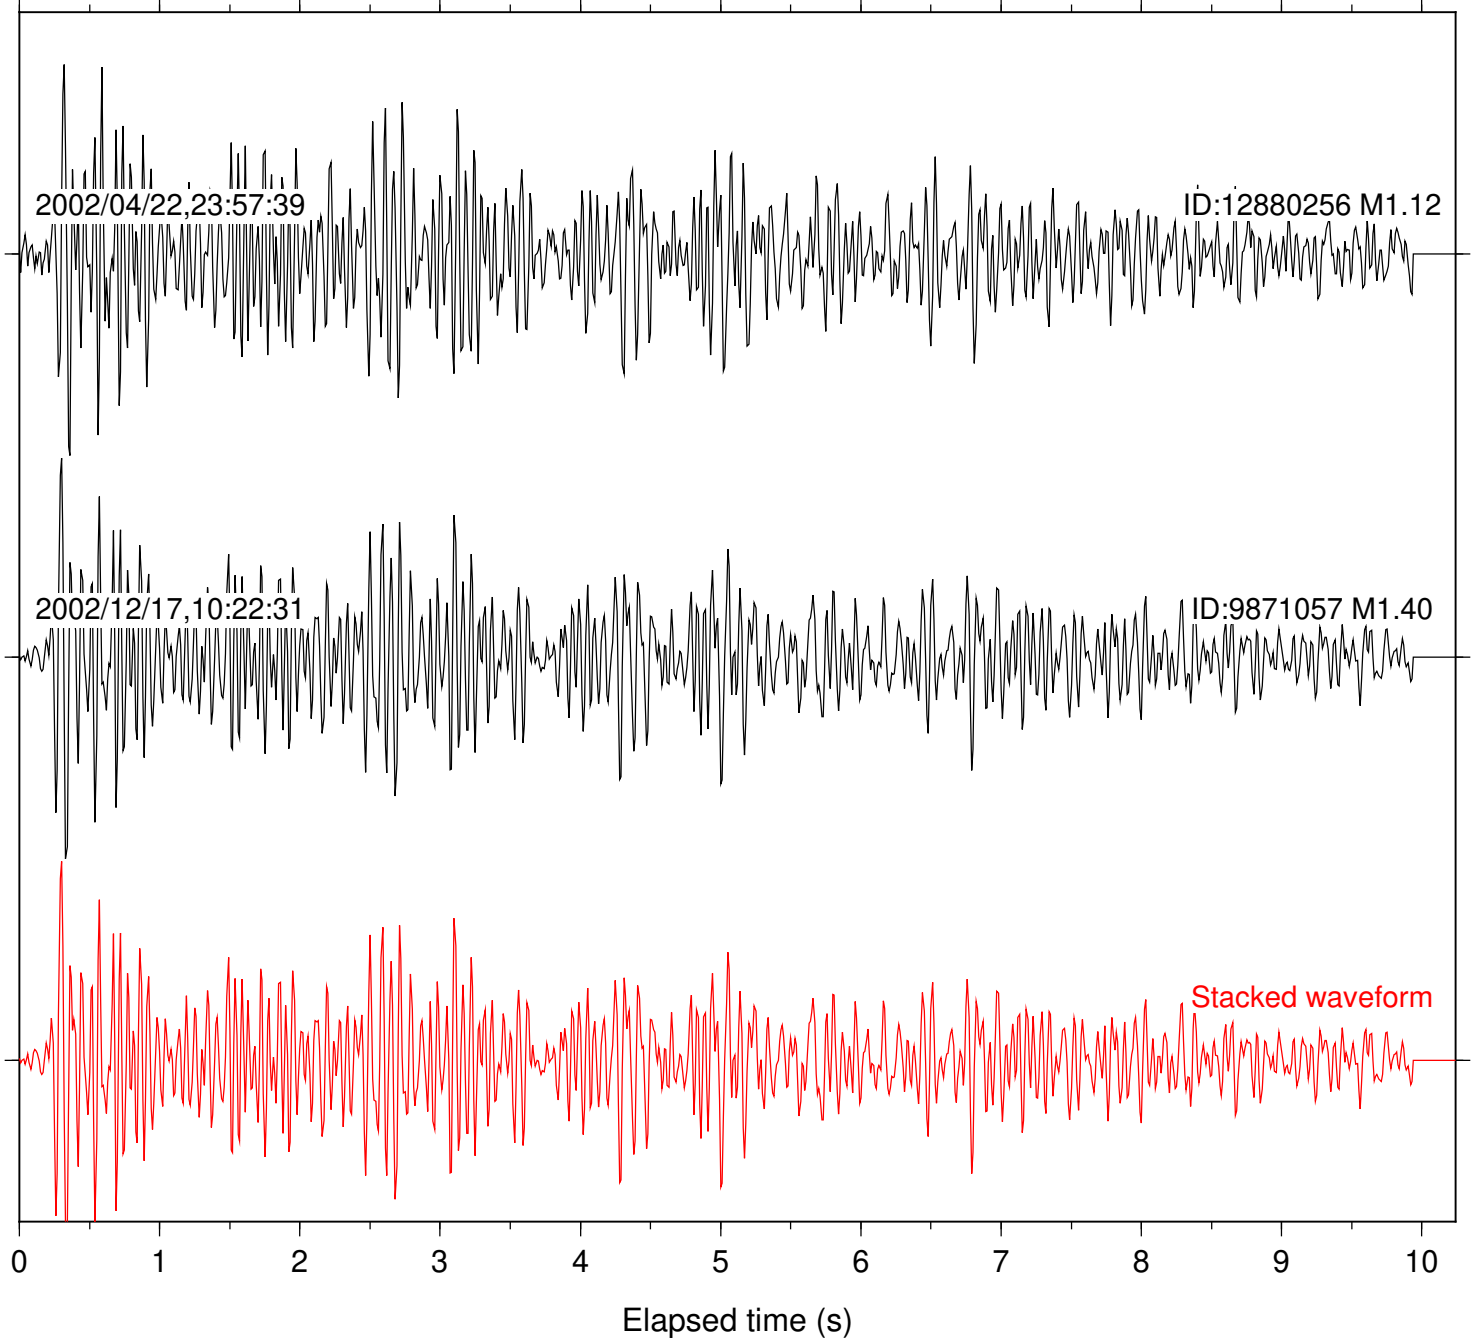

Station: CBK Com: EHZ

Focal depth: 7.27 km

Station: COK2 Com: EHZ

Focal depth: 7.27 km

Station: CRR Com: EHZ

Focal depth: 7.27 km

Station: YUH2 Com: HHZ

Focal depth: 7.27 km