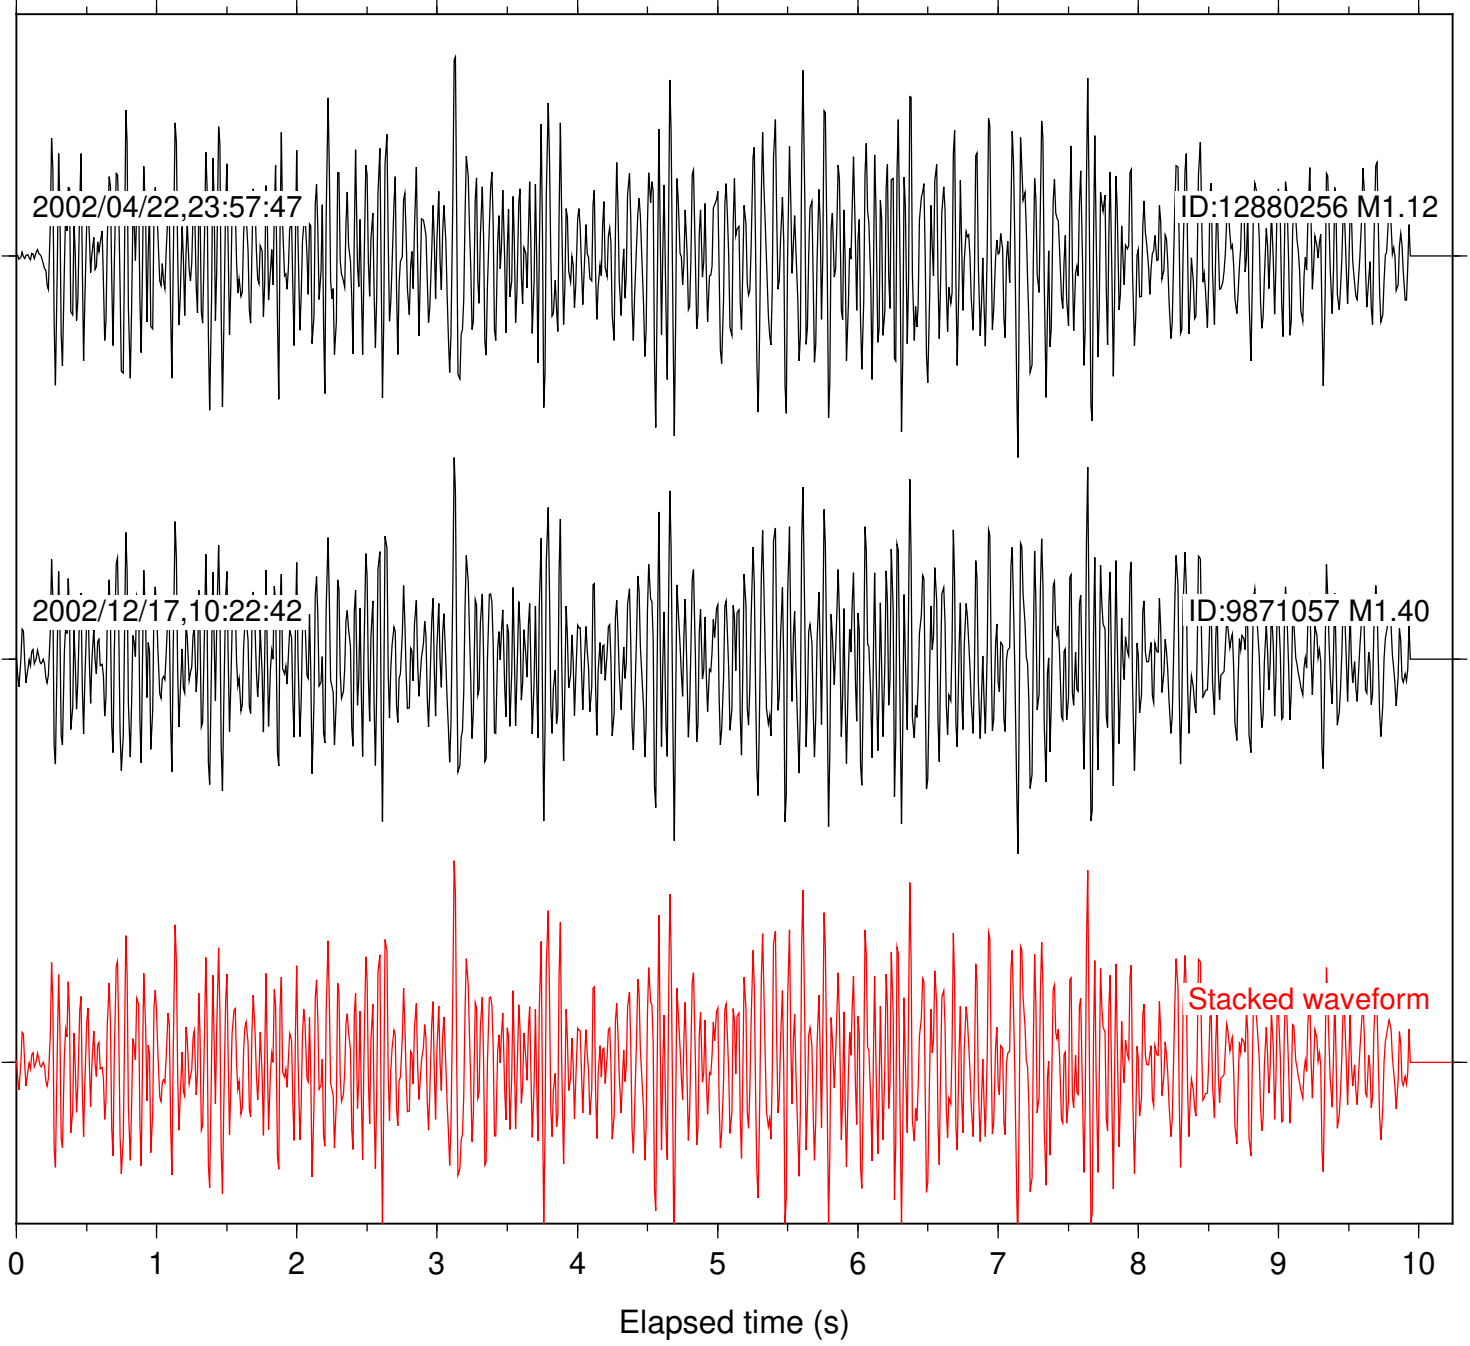

Station: CBK Com: EHZ

Focal depth: 7.27 km

Station: COK2 Com: EHZ

Focal depth: 7.27 km

Station: CRR Com: EHZ

Focal depth: 7.27 km

Station: YUH2 Com: HHZ

Focal depth: 7.27 km