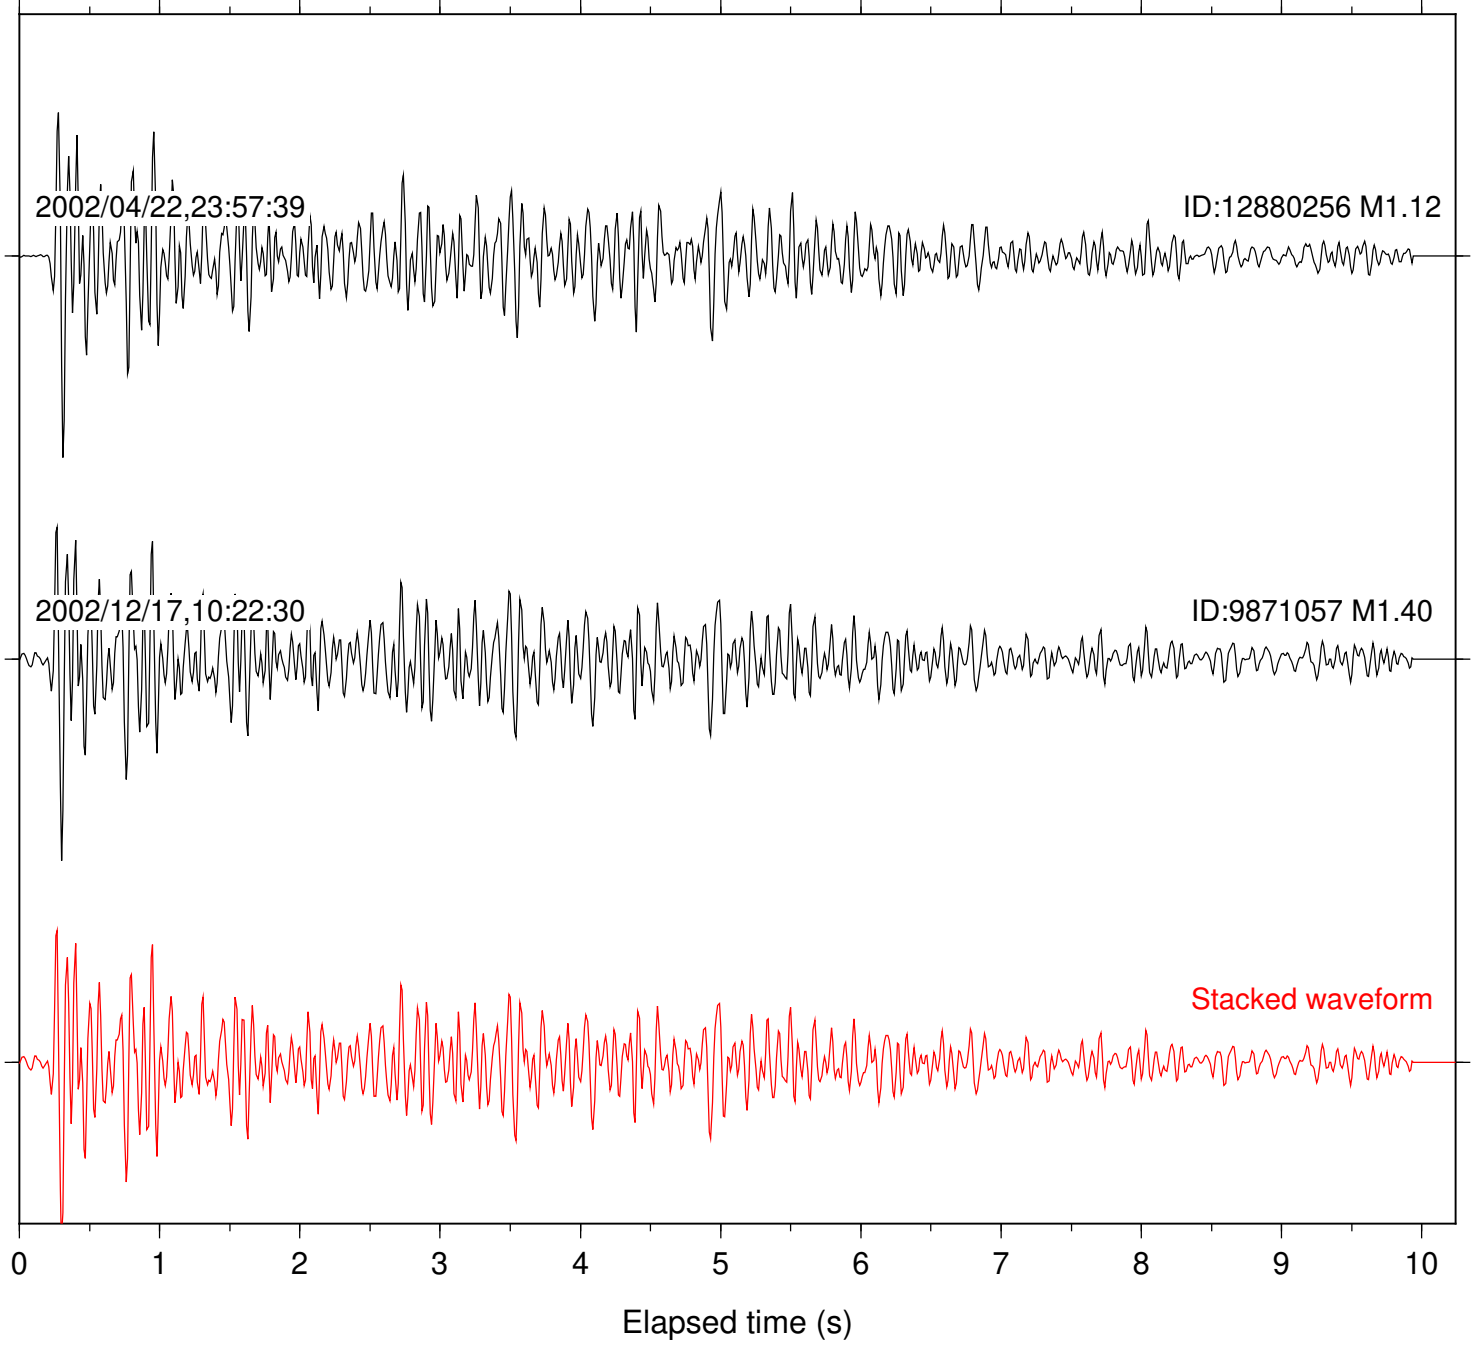

Station: CBK Com: EHZ

Focal depth: 7.27 km

Station: COK2 Com: EHZ

Focal depth: 7.27 km

Station: CRR Com: EHZ

Focal depth: 7.27 km

Station: YUH2 Com: HHZ

Focal depth: 7.27 km