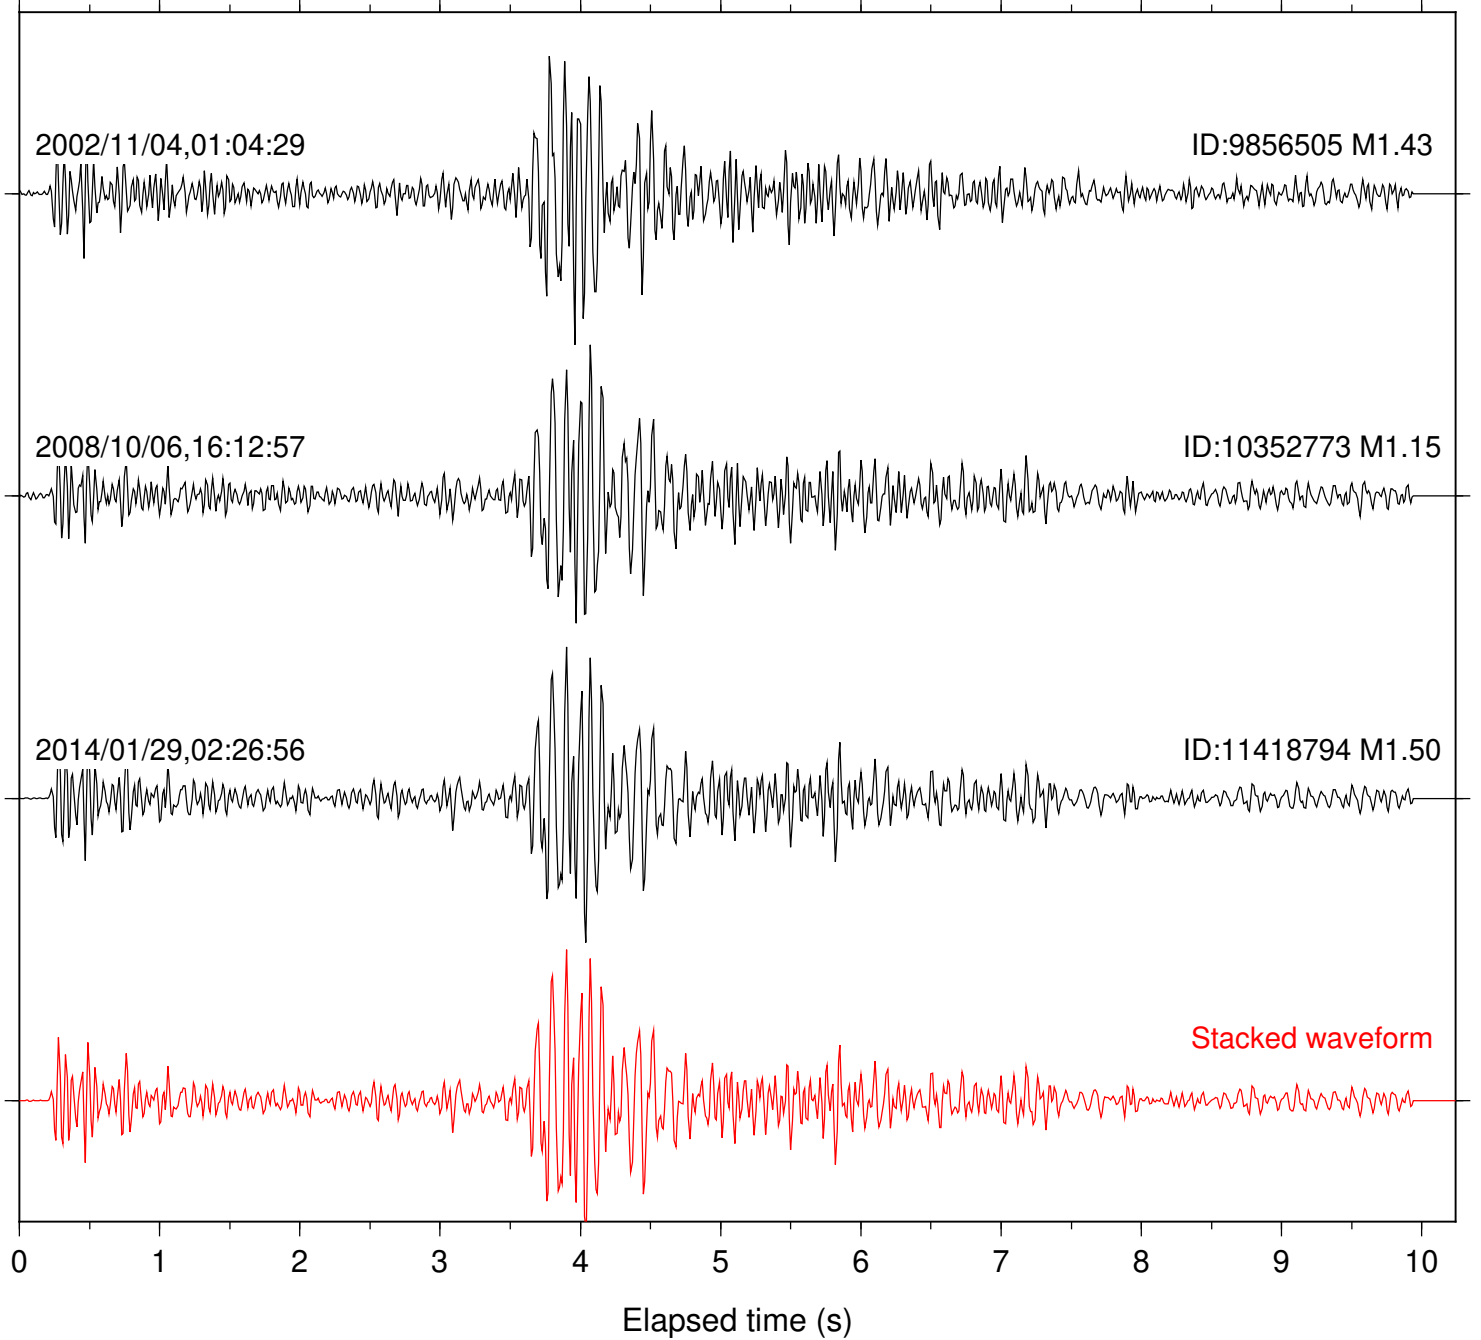

Station: B081 Com: EHZ

Focal depth: 16.33 km

Station: BAC Com: EHZ

Focal depth: 16.33 km

Station: DGR Com: HHZ

Focal depth: 16.33 km