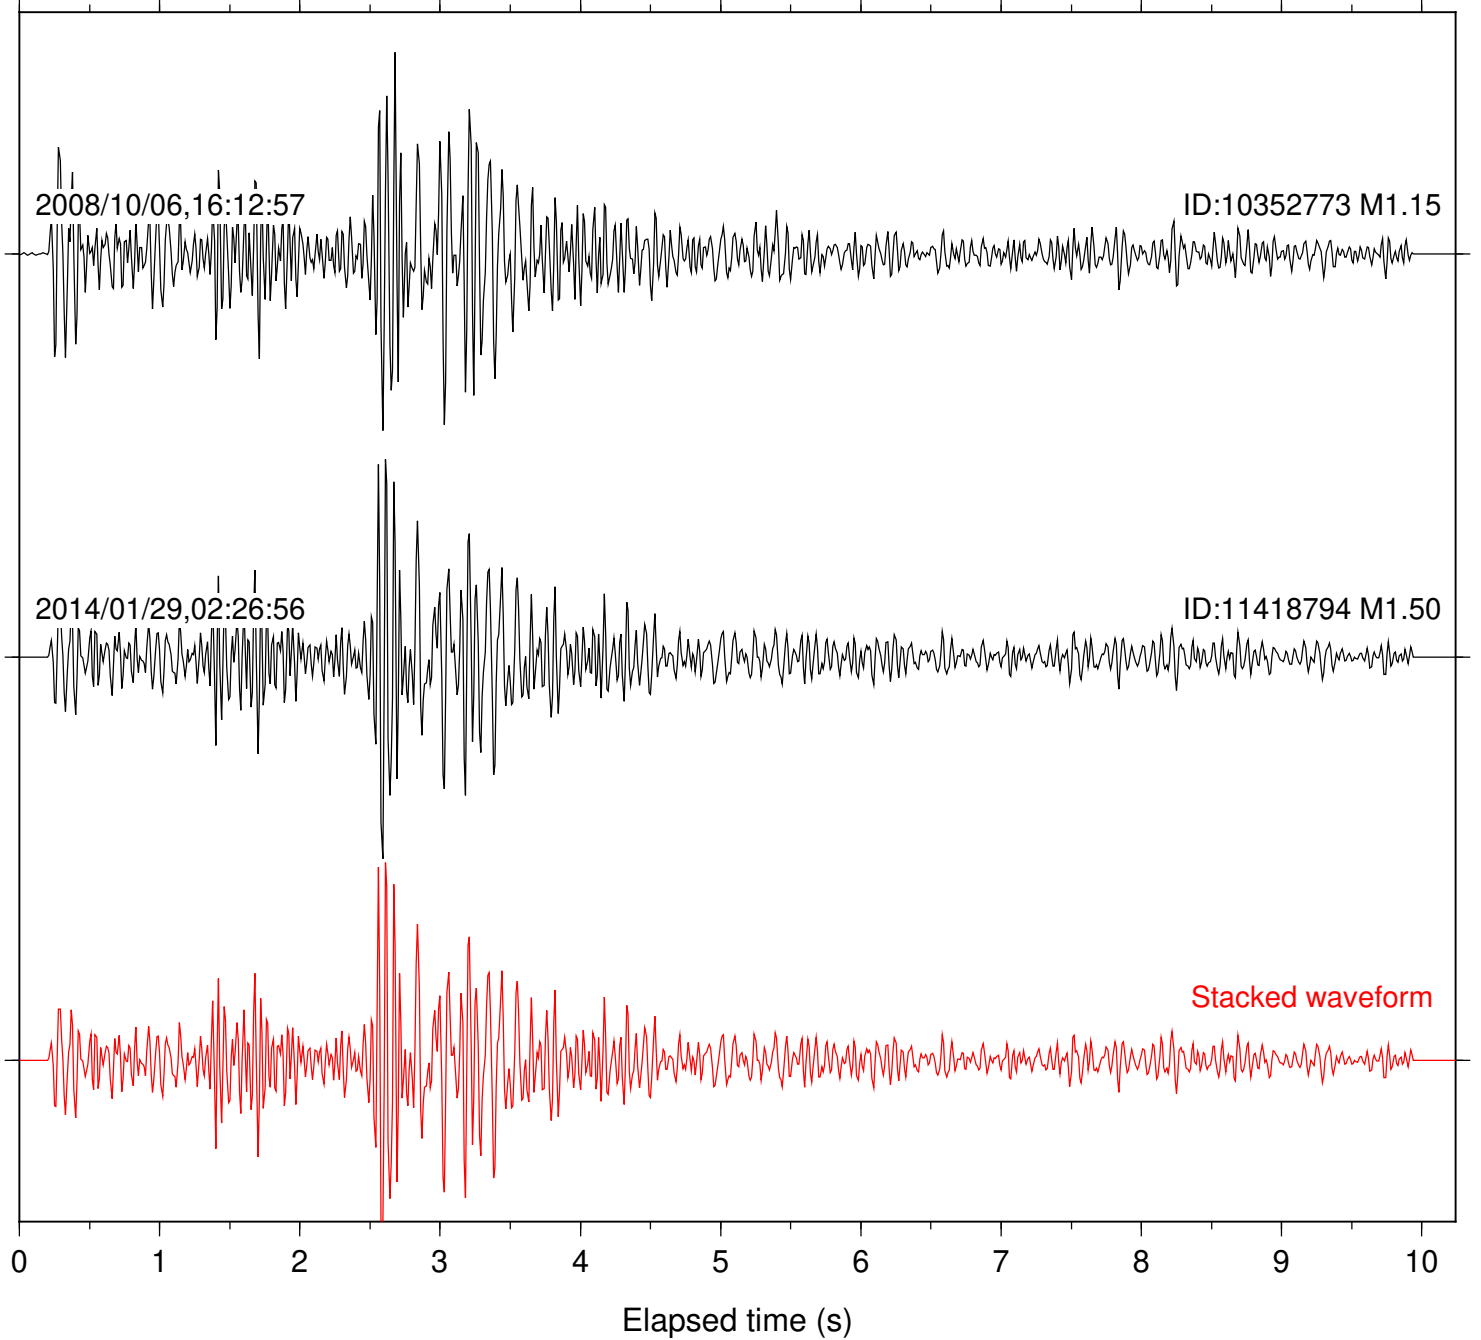

Station: B081 Com: EHZ

Focal depth: 16.33 km

Station: BAC Com: EHZ

Focal depth: 16.33 km

Station: DGR Com: HHZ

Focal depth: 16.33 km