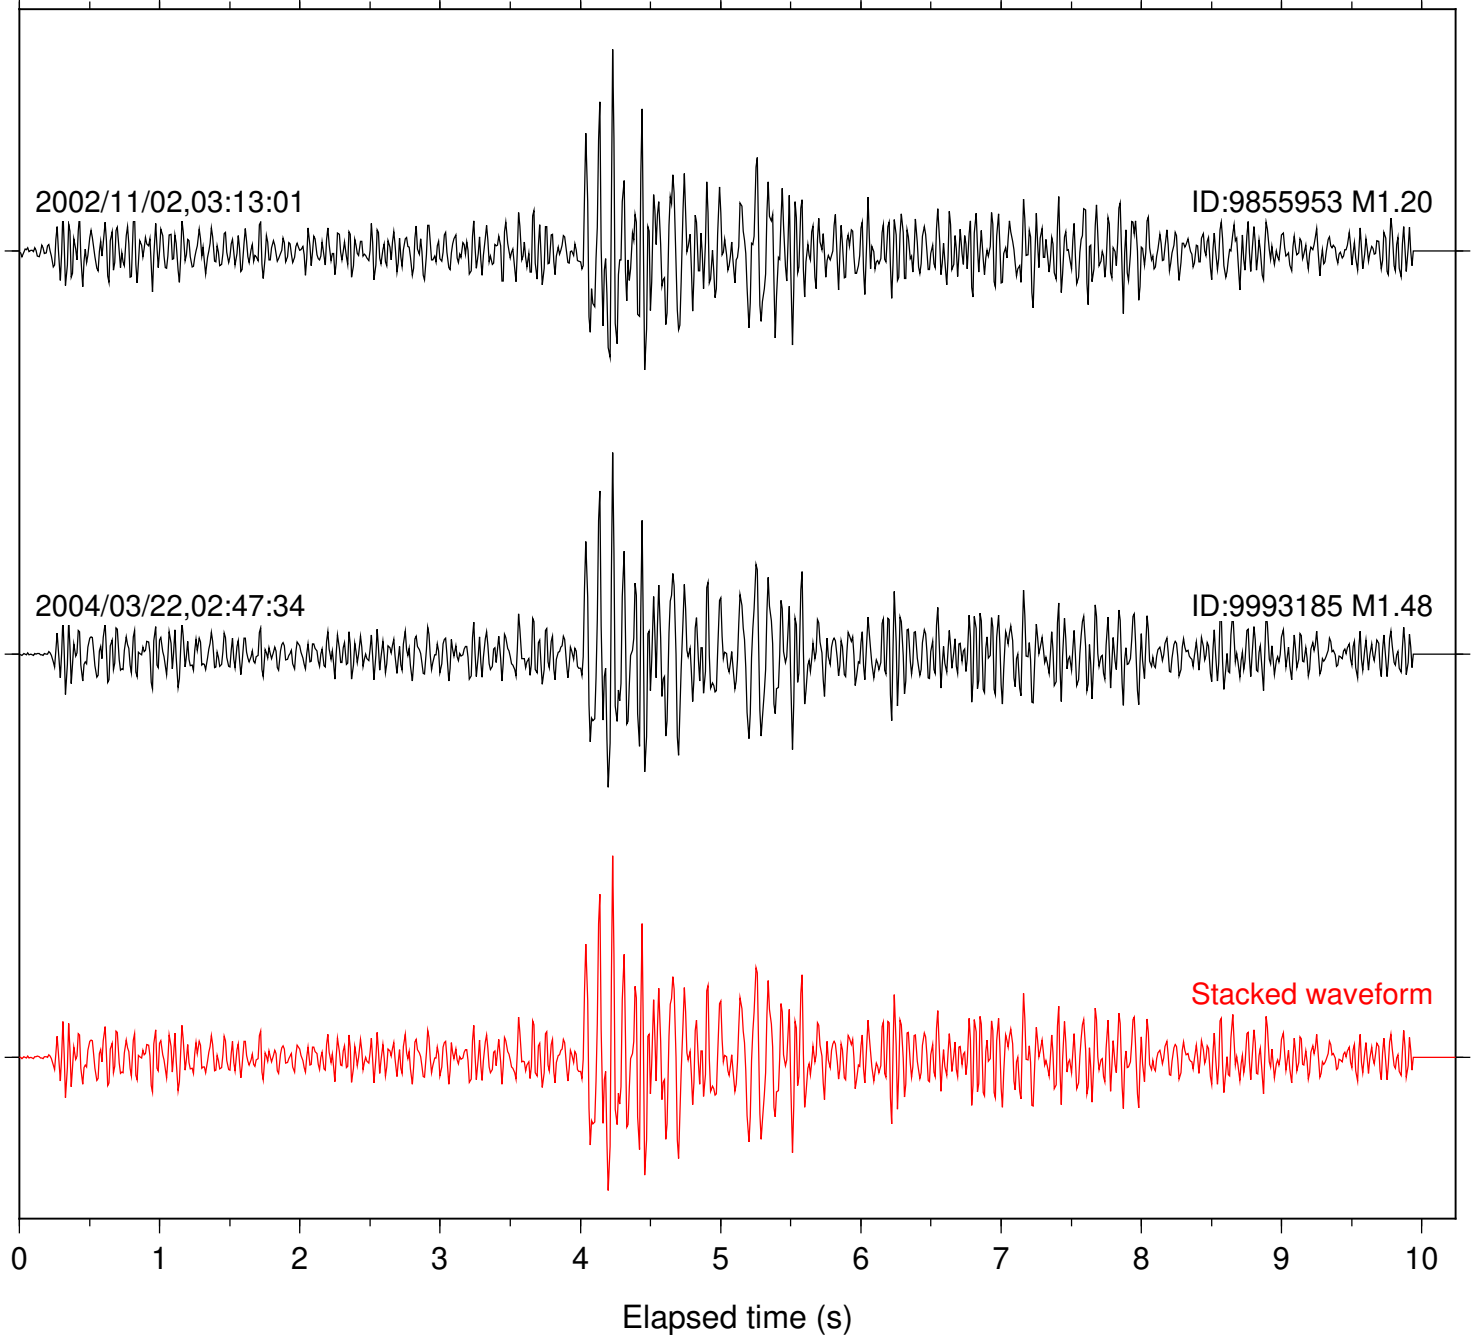

Station: AGA Com: HHZ

Focal depth: 16.24 km

Station: B081 Com: EHZ

Focal depth: 16.34 km

2015/01/10,19:40:50

ID:37304184 M1.54

2015/06/27,04:16:29

ID:37192143 M1.00

Stacked waveform

Station: BAC Com: EHZ

Focal depth: 16.24 km

Station: KNW Com: HHZ

Focal depth: 16.34 km

Station: PFO Com: HHZ

Focal depth: 16.28 km