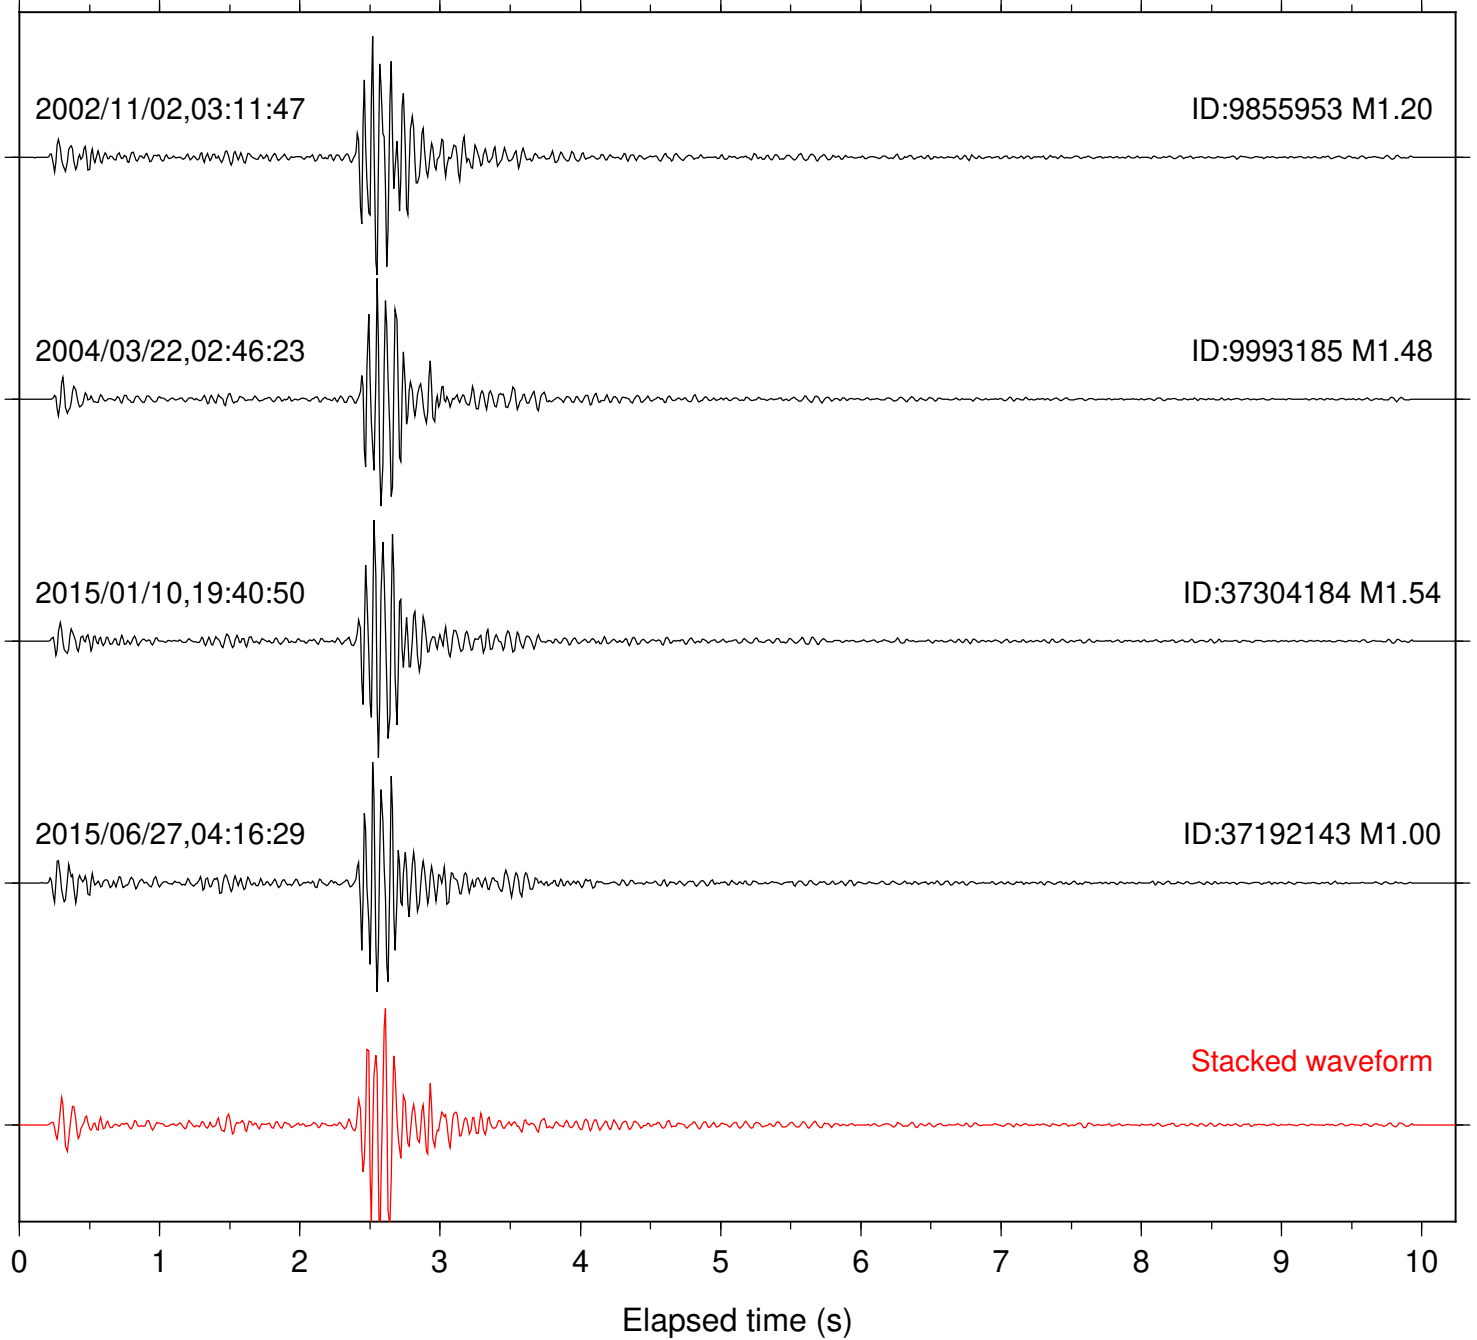

Station: AGA Com: HHZ

Focal depth: 16.24 km

Station: B081 Com: EHZ

Focal depth: 16.34 km

2015/01/10,19:40:50

ID:37304184 M1.54

2015/06/27,04:16:29

ID:37192143 M1.00

Stacked waveform

Station: BAC Com: EHZ

Focal depth: 16.24 km

Station: KNW Com: HHZ

Focal depth: 16.34 km

Station: PFO Com: HHZ

Focal depth: 16.28 km