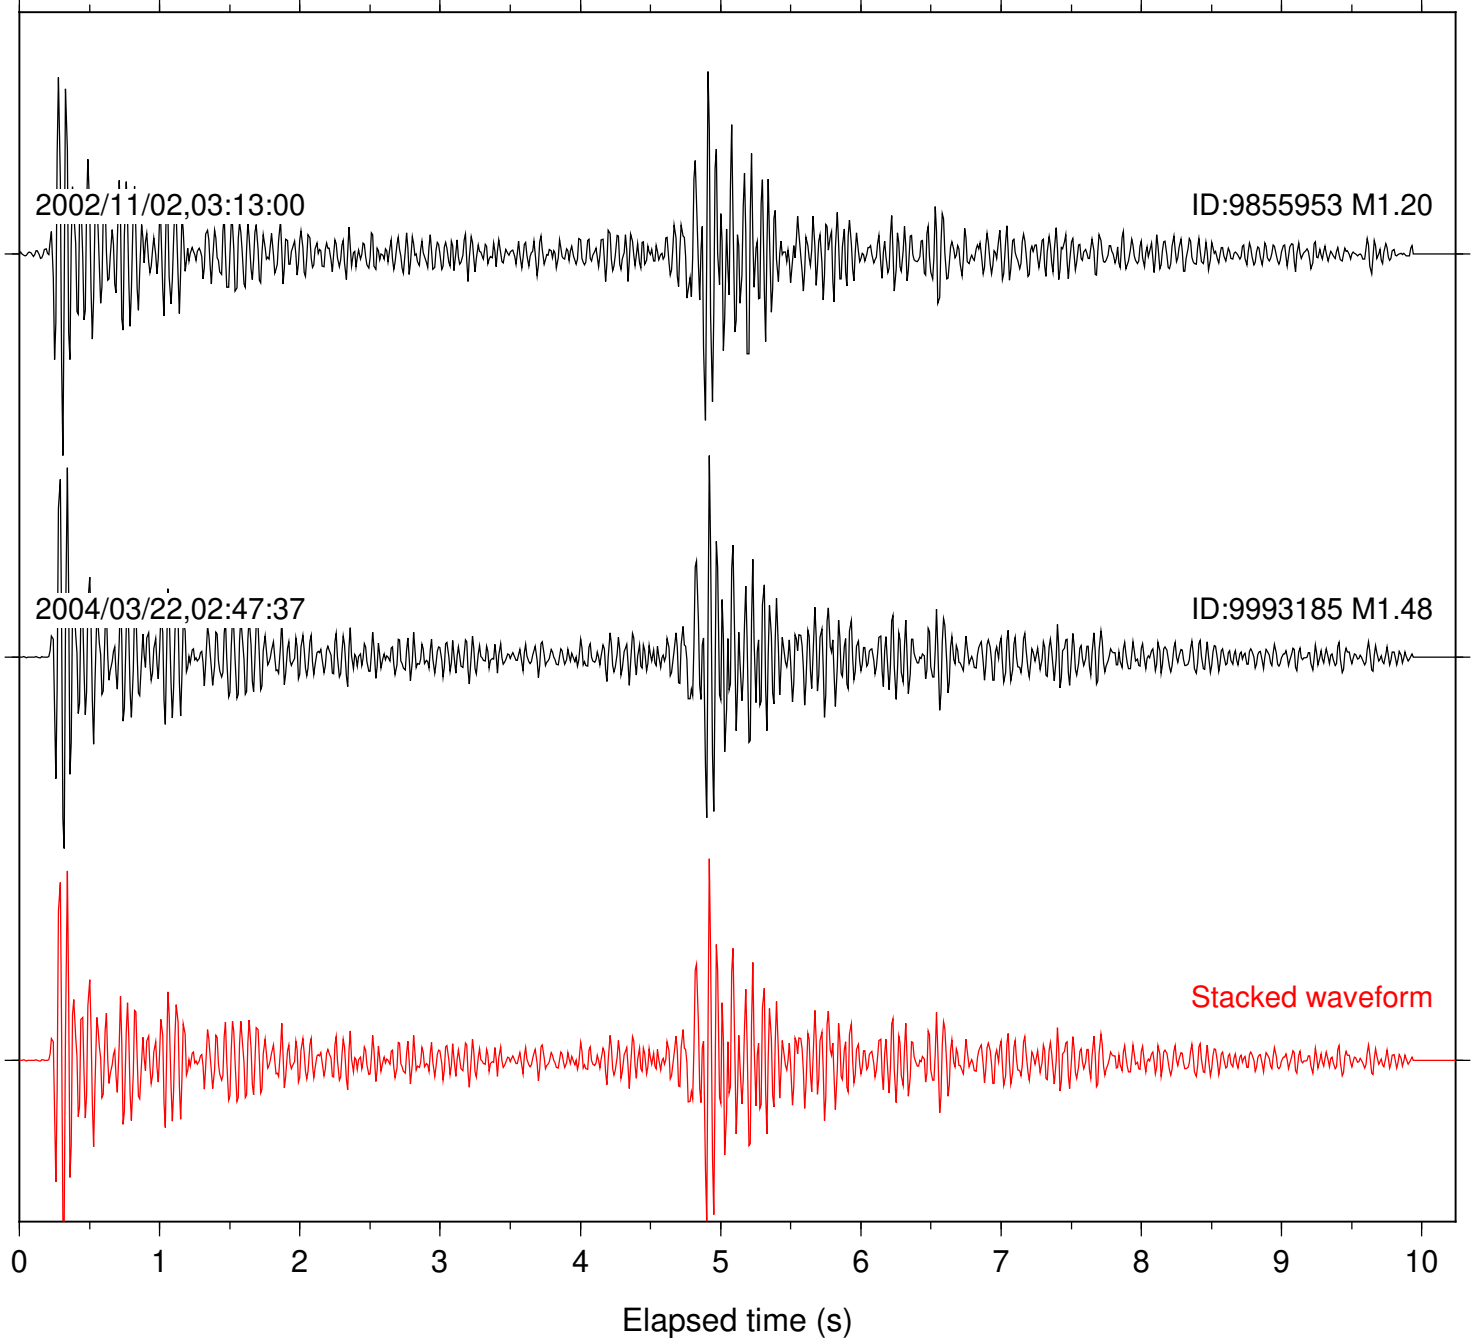

Station: AGA Com: HHZ

Focal depth: 16.24 km

Station: B081 Com: EHZ

Focal depth: 16.34 km

2015/01/10,19:40:50

ID:37304184 M1.54

2015/06/27,04:16:29

ID:37192143 M1.00

Stacked waveform

Station: BAC Com: EHZ

Focal depth: 16.24 km

Station: KNW Com: HHZ

Focal depth: 16.34 km

Station: PFO Com: HHZ

Focal depth: 16.28 km