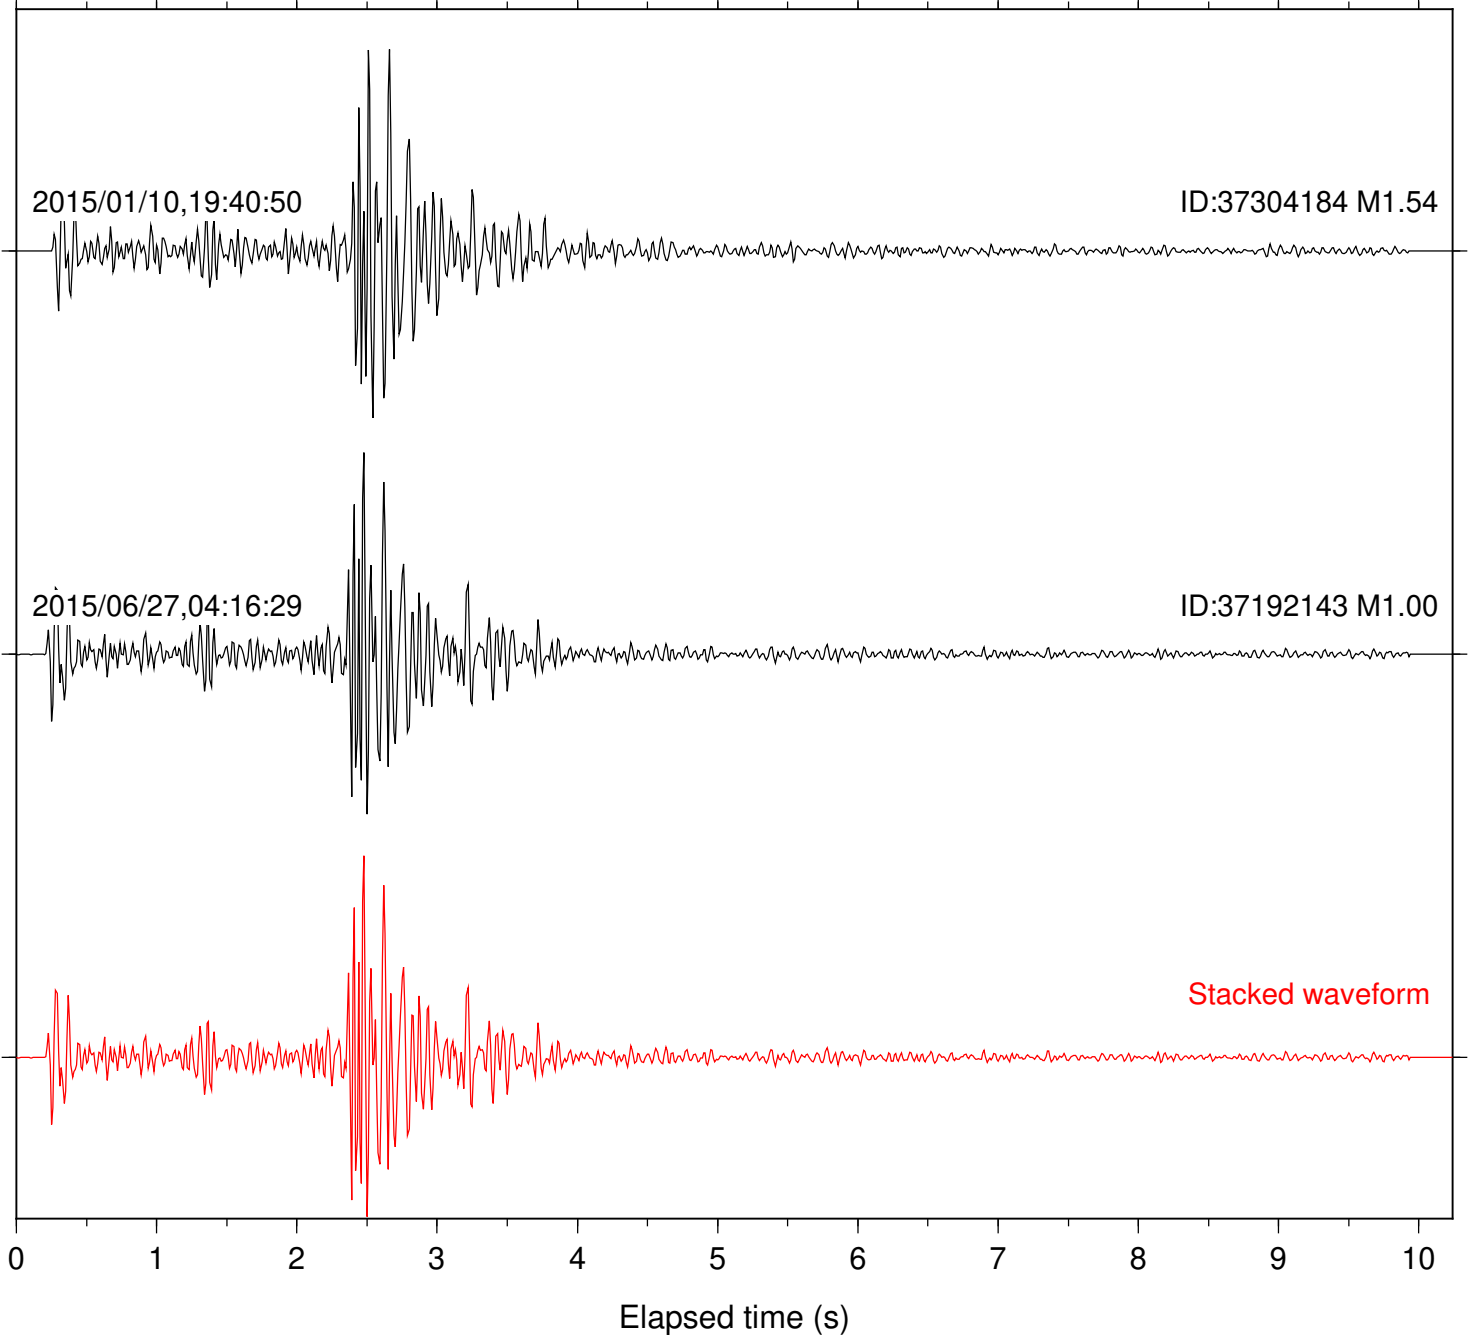

Station: AGA Com: HHZ

Focal depth: 16.24 km

Station: B081 Com: EHZ

Focal depth: 16.34 km

2015/01/10,19:40:50

ID:37304184 M1.54

2015/06/27,04:16:29

ID:37192143 M1.00

Stacked waveform

Station: BAC Com: EHZ

Focal depth: 16.24 km

Station: KNW Com: HHZ

Focal depth: 16.34 km

Station: PFO Com: HHZ

Focal depth: 16.28 km