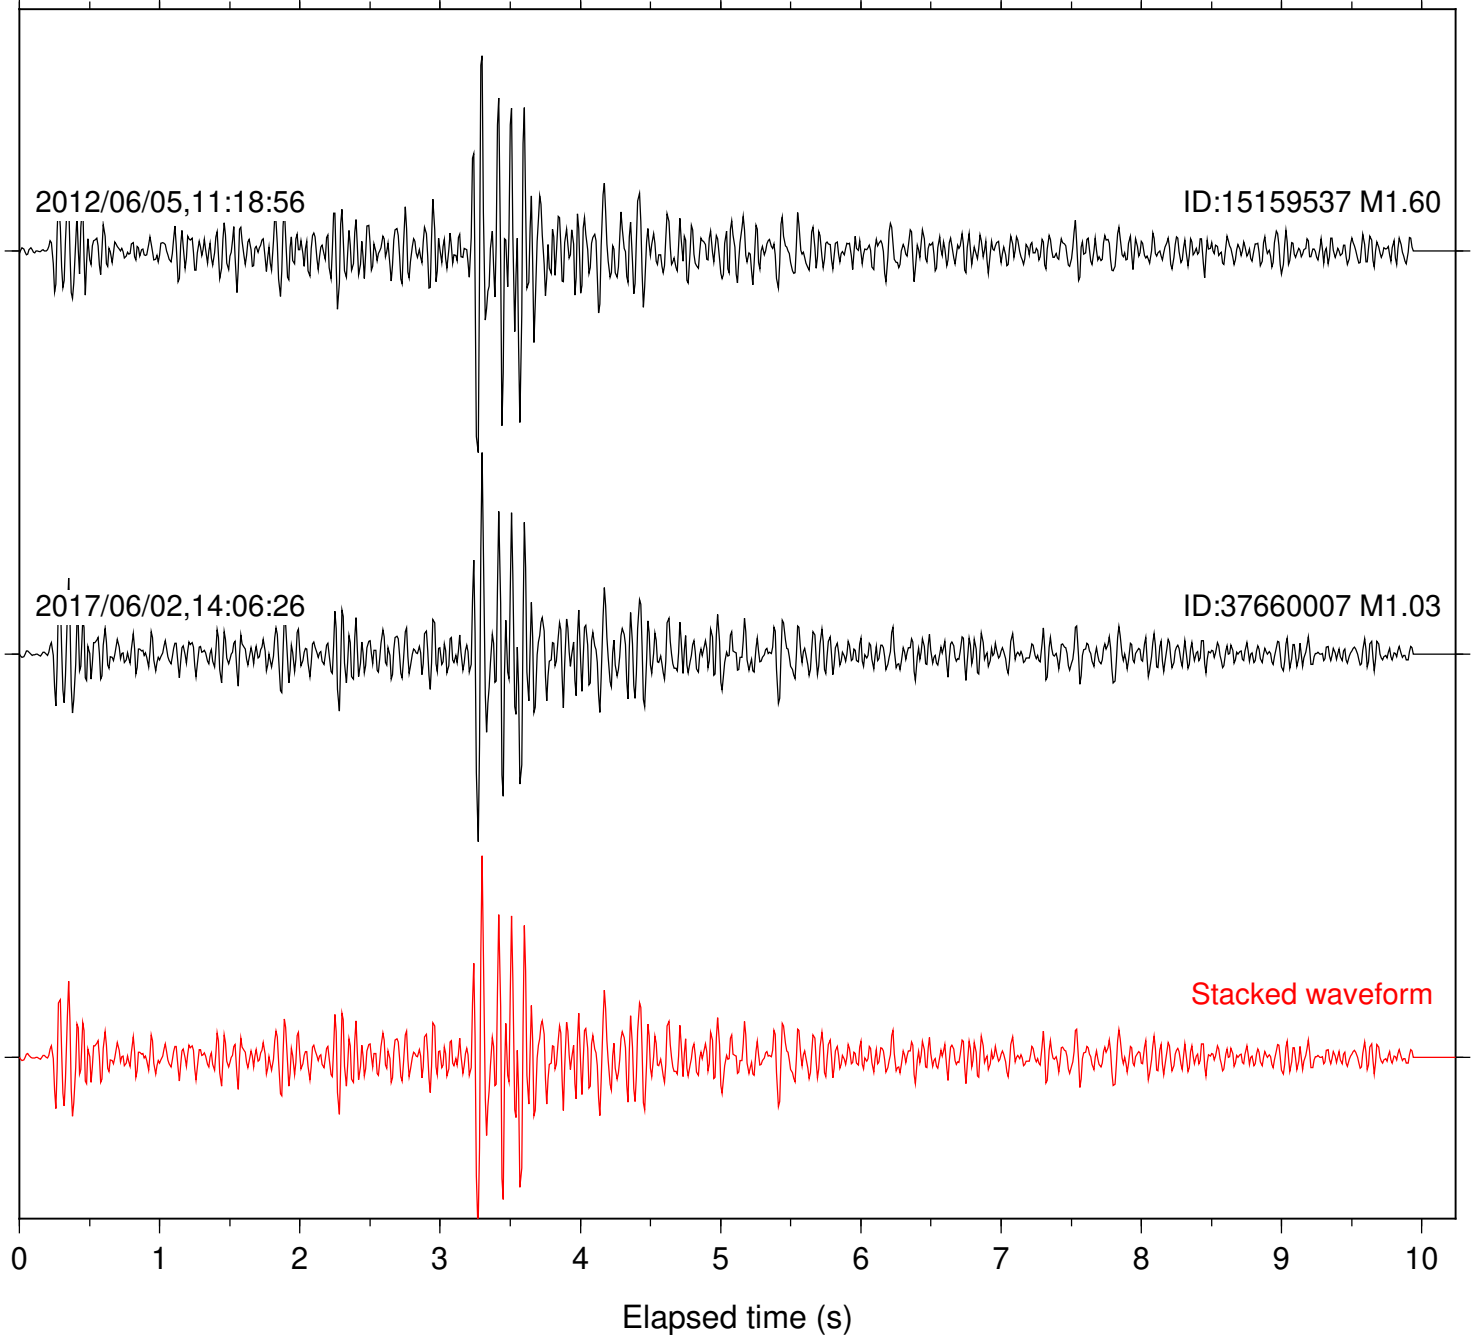

Station: B081 Com: EHZ

Focal depth: 7.92 km

Station: B093 Com: EHZ

Focal depth: 7.92 km

Station: BAC Com: EHZ

Focal depth: 7.90 km

2002/10/11,12:14:37

ID:9849621 M1.33

2012/06/05,11:20:17

ID:15159537 M1.60

Stacked waveform

0 1 2 3 4 5 6 7 8 9 10
Elapsed time (s)

Station: DGR Com: HHZ

Focal depth: 7.92 km

Station: FRD Com: HHZ

Focal depth: 7.90 km