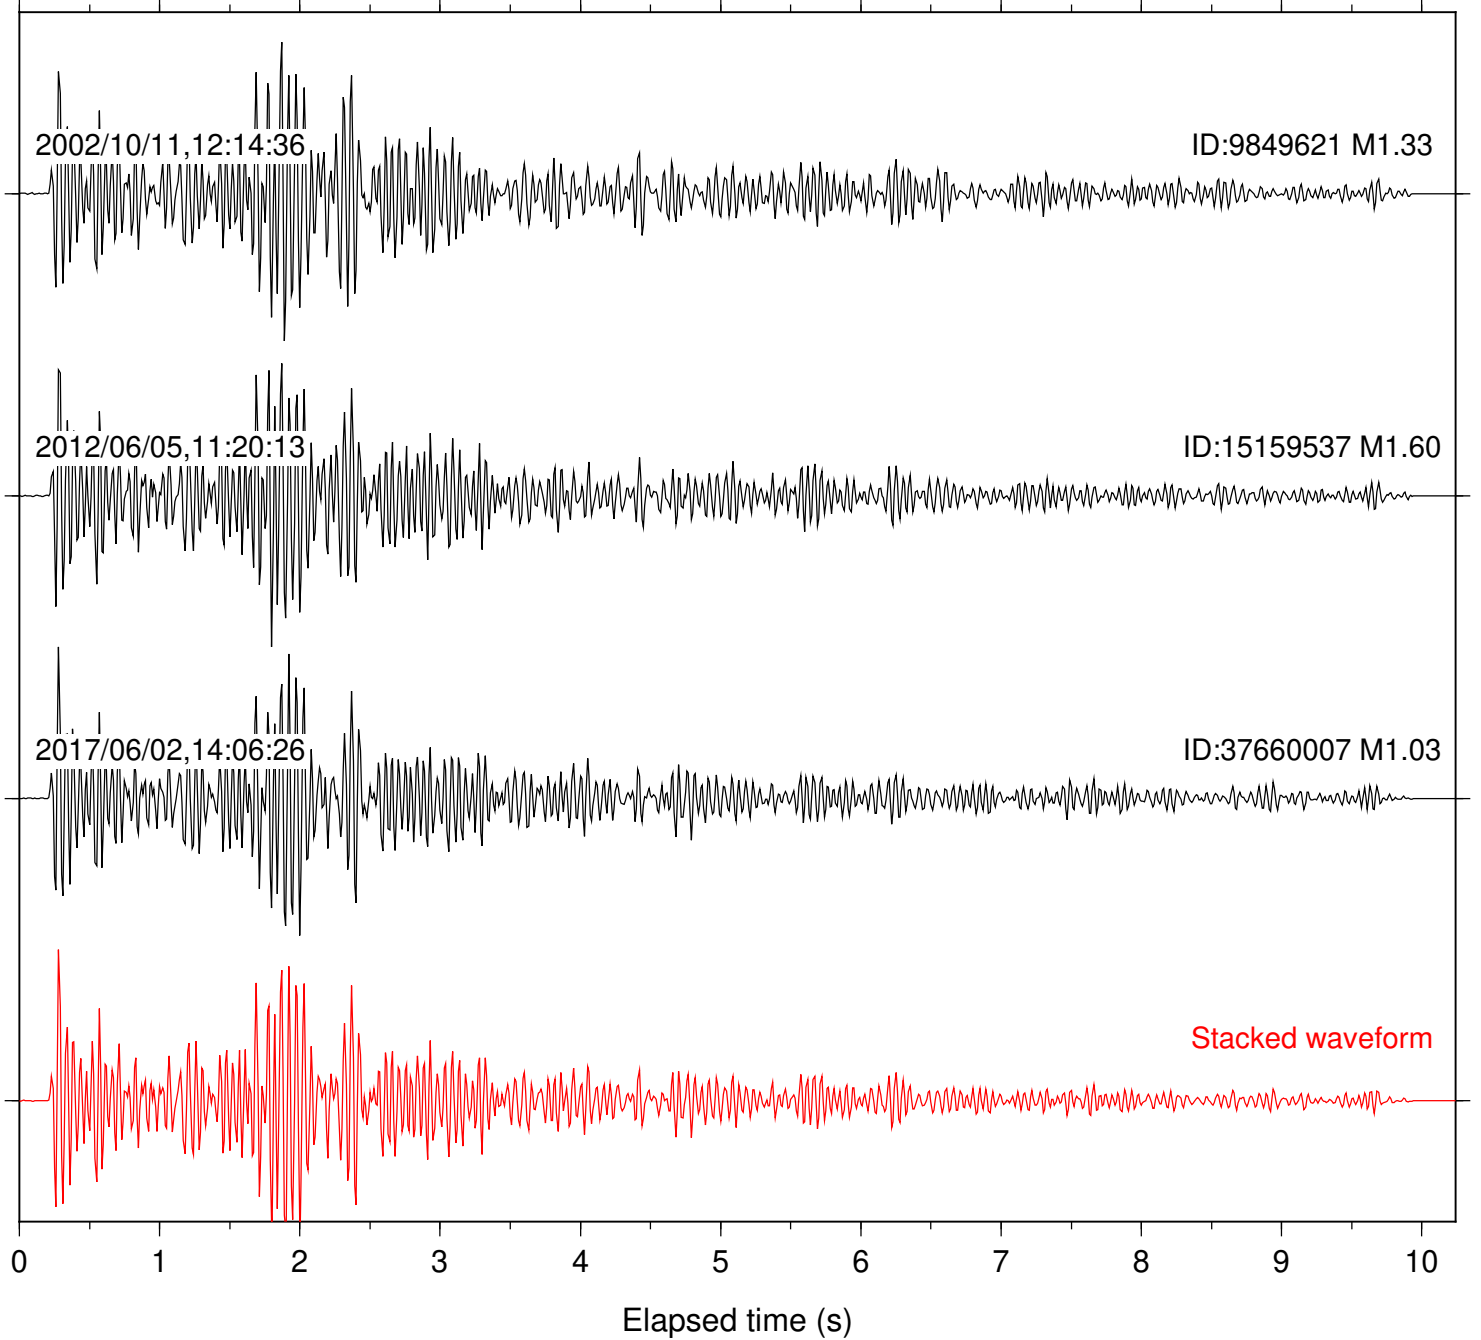

Station: B081 Com: EHZ

Focal depth: 7.92 km

Station: B093 Com: EHZ

Focal depth: 7.92 km

Station: BAC Com: EHZ

Focal depth: 7.90 km

2002/10/11,12:14:37

ID:9849621 M1.33

2012/06/05,11:20:17

ID:15159537 M1.60

Stacked waveform

0 1 2 3 4 5 6 7 8 9 10
Elapsed time (s)

Station: DGR Com: HHZ

Focal depth: 7.92 km

Station: FRD Com: HHZ

Focal depth: 7.90 km