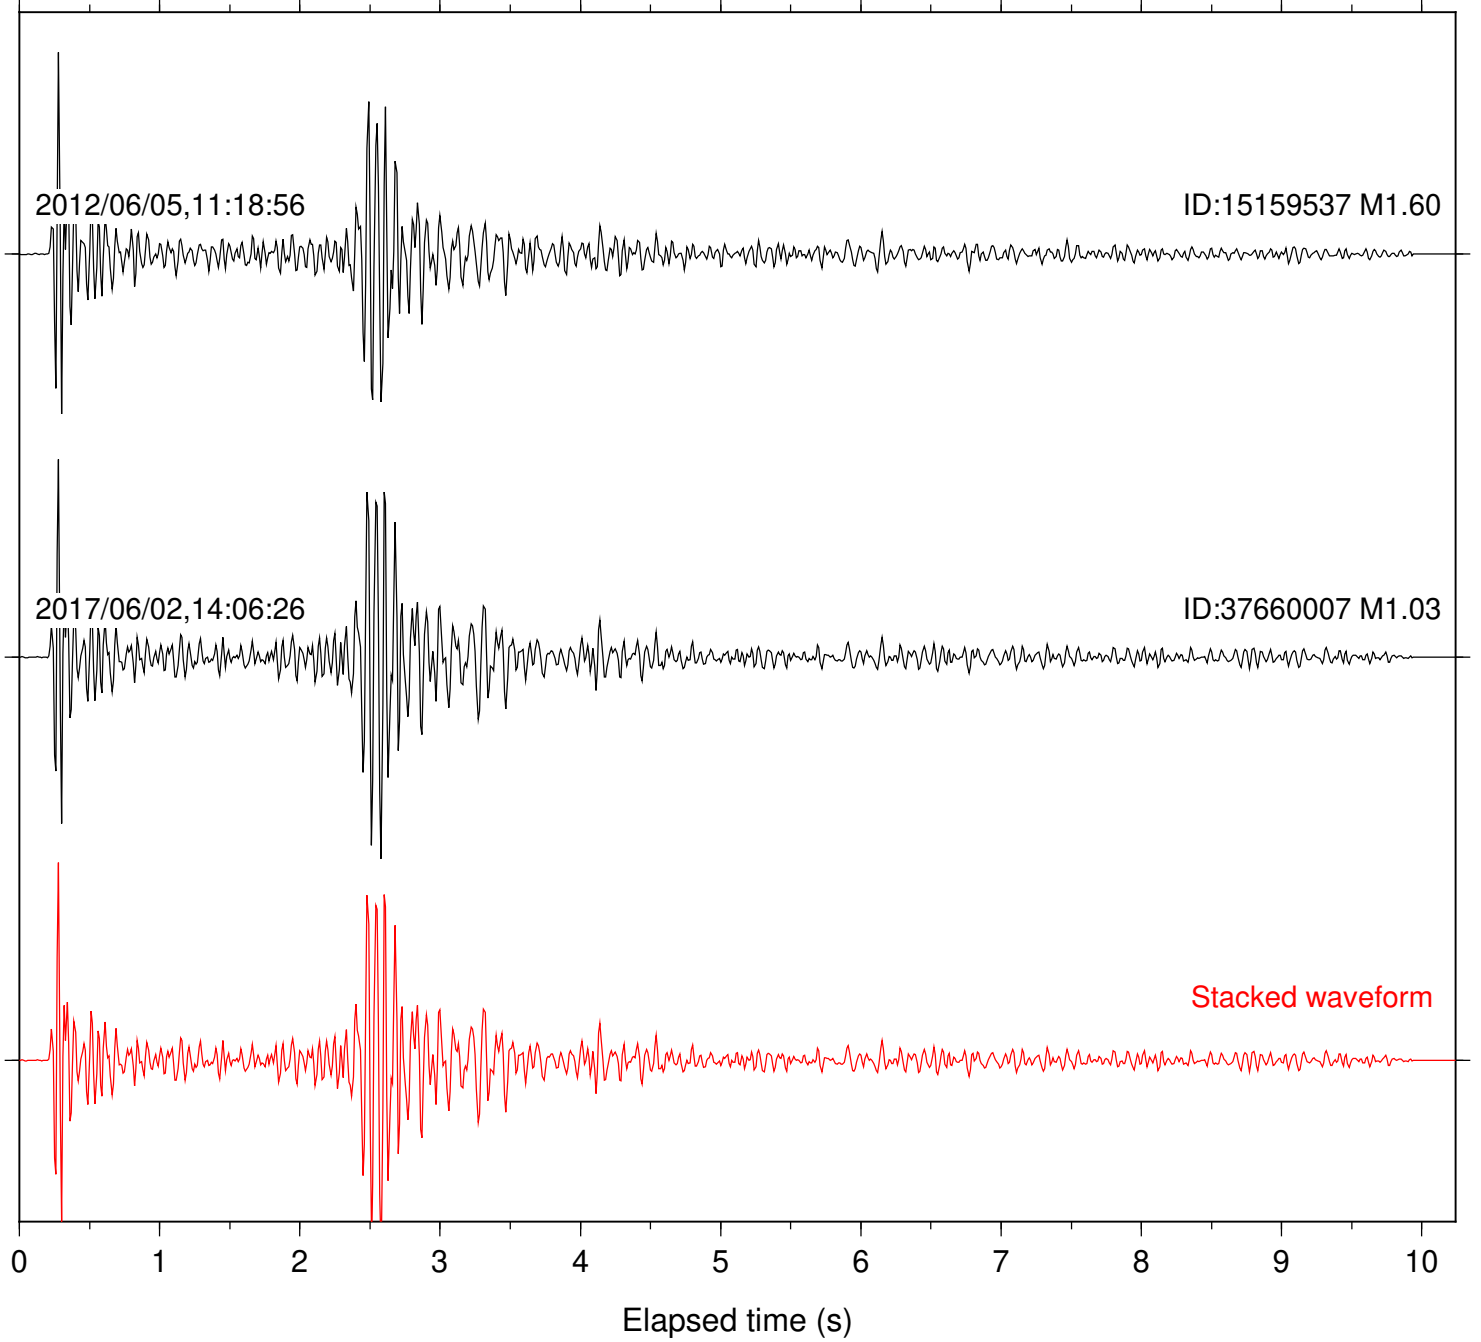

Station: B081 Com: EHZ

Focal depth: 7.92 km

Station: B093 Com: EHZ

Focal depth: 7.92 km

Station: BAC Com: EHZ

Focal depth: 7.90 km

2002/10/11,12:14:37

ID:9849621 M1.33

2012/06/05,11:20:17

ID:15159537 M1.60

Stacked waveform

0 1 2 3 4 5 6 7 8 9 10
Elapsed time (s)

Station: DGR Com: HHZ

Focal depth: 7.92 km

Station: FRD Com: HHZ

Focal depth: 7.90 km