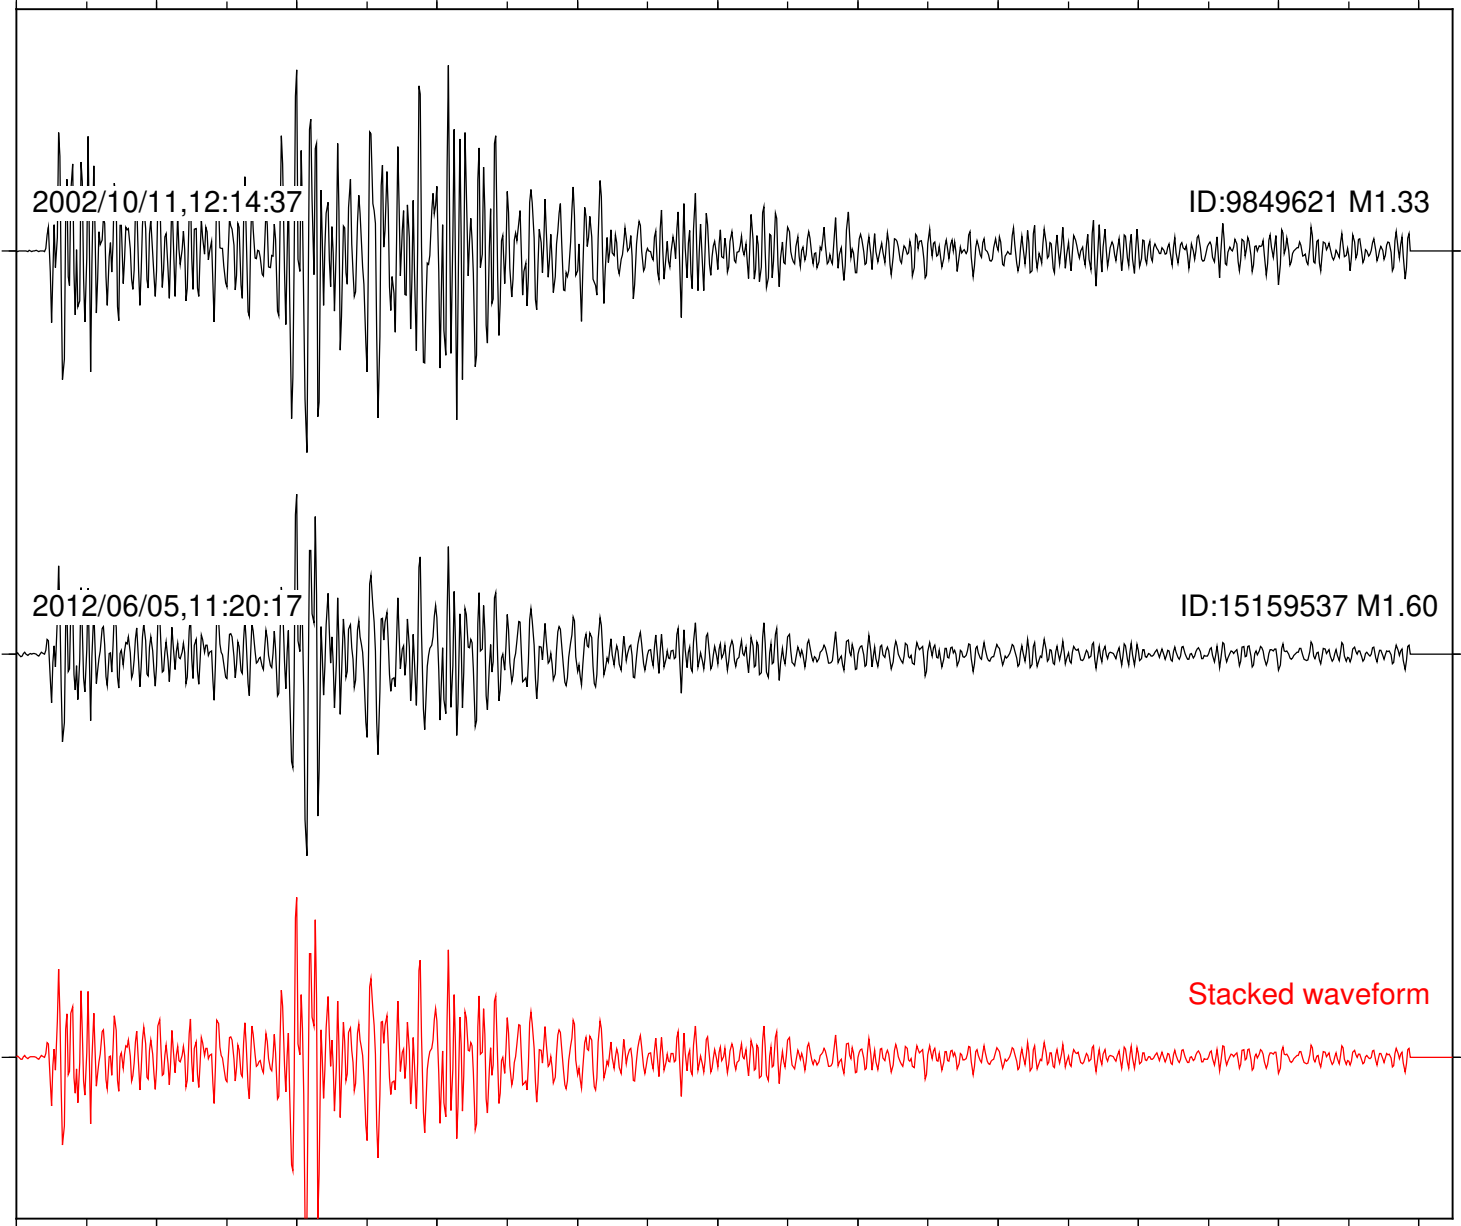

Station: B081 Com: EHZ

Focal depth: 7.92 km

Station: B093 Com: EHZ

Focal depth: 7.92 km

Station: BAC Com: EHZ

Focal depth: 7.90 km

2002/10/11,12:14:37

ID:9849621 M1.33

2012/06/05,11:20:17

ID:15159537 M1.60

Stacked waveform

0 1 2 3 4 5 6 7 8 9 10
Elapsed time (s)

Station: DGR Com: HHZ

Focal depth: 7.92 km

Station: FRD Com: HHZ

Focal depth: 7.90 km