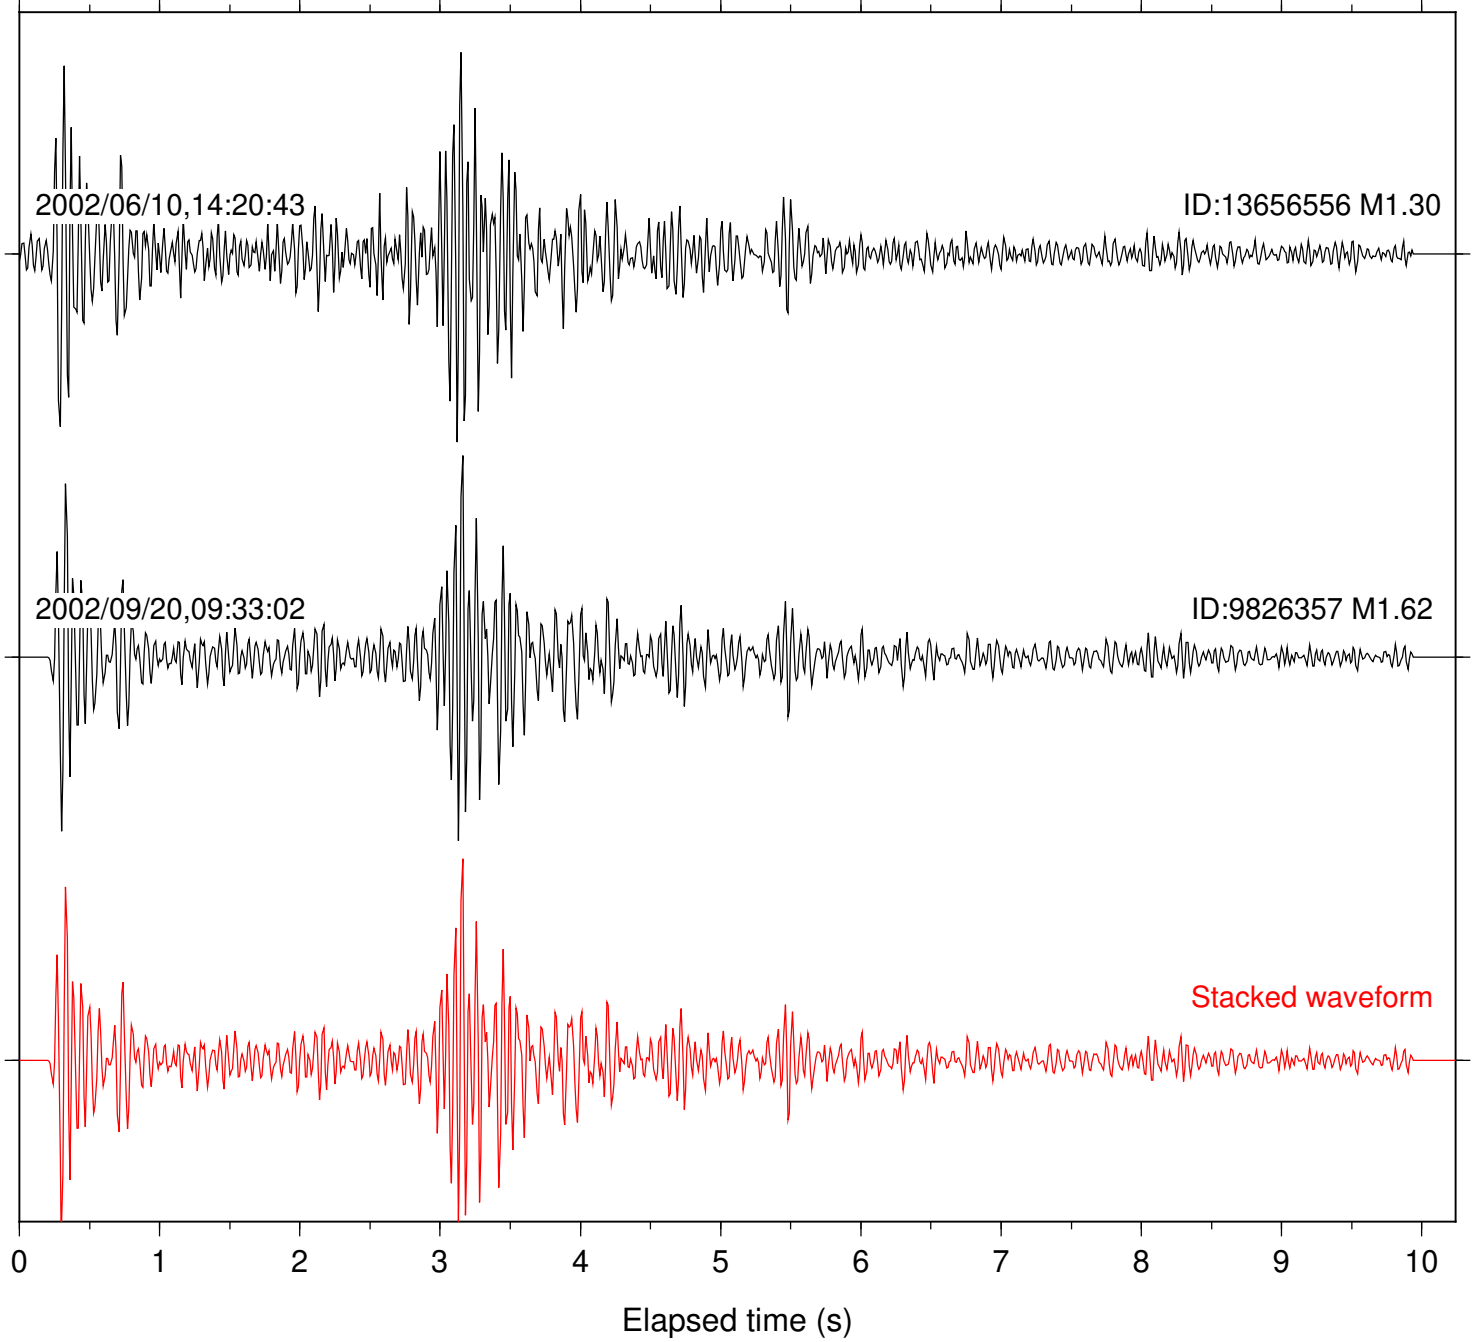

Station: AGA Com: HHZ

Focal depth: 8.61 km

Station: CRY Com: HHZ

Focal depth: 8.61 km

Station: PFO Com: HHZ

Focal depth: 8.61 km