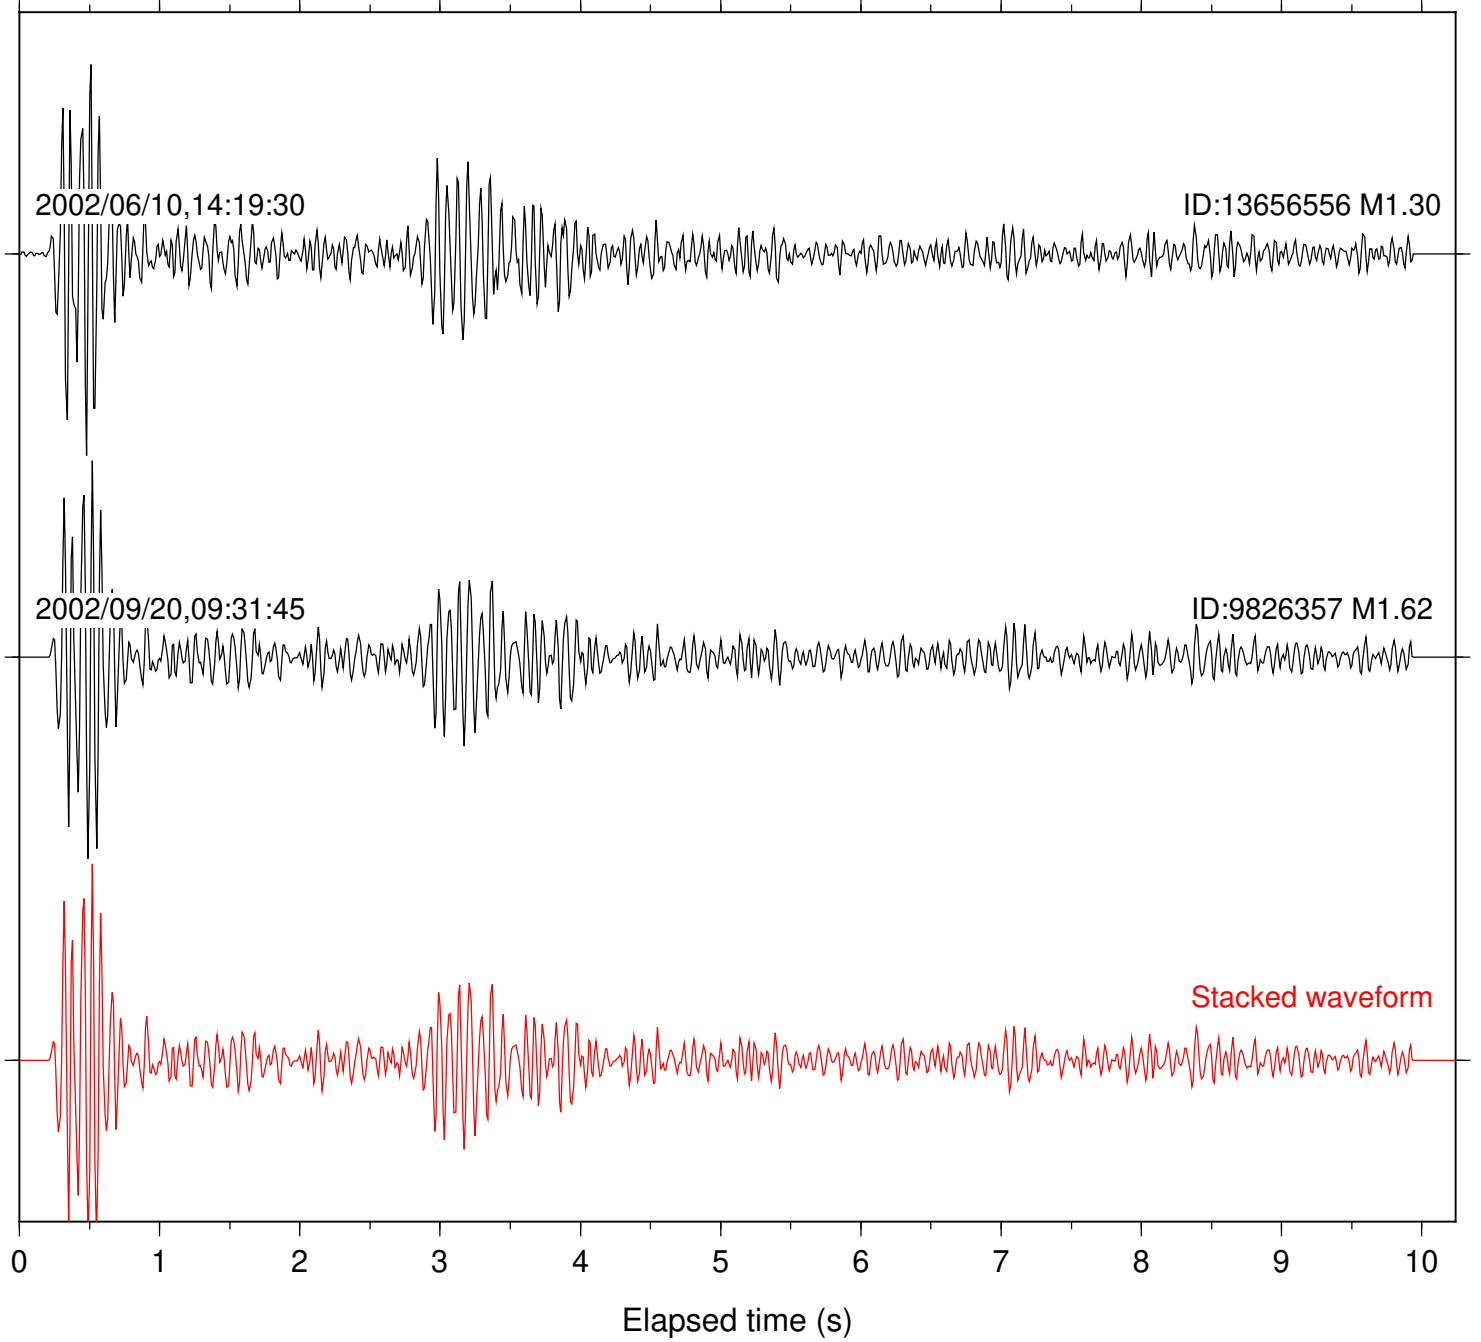

Station: AGA Com: HHZ

Focal depth: 8.61 km

Station: CRY Com: HHZ

Focal depth: 8.61 km

Station: PFO Com: HHZ

Focal depth: 8.61 km